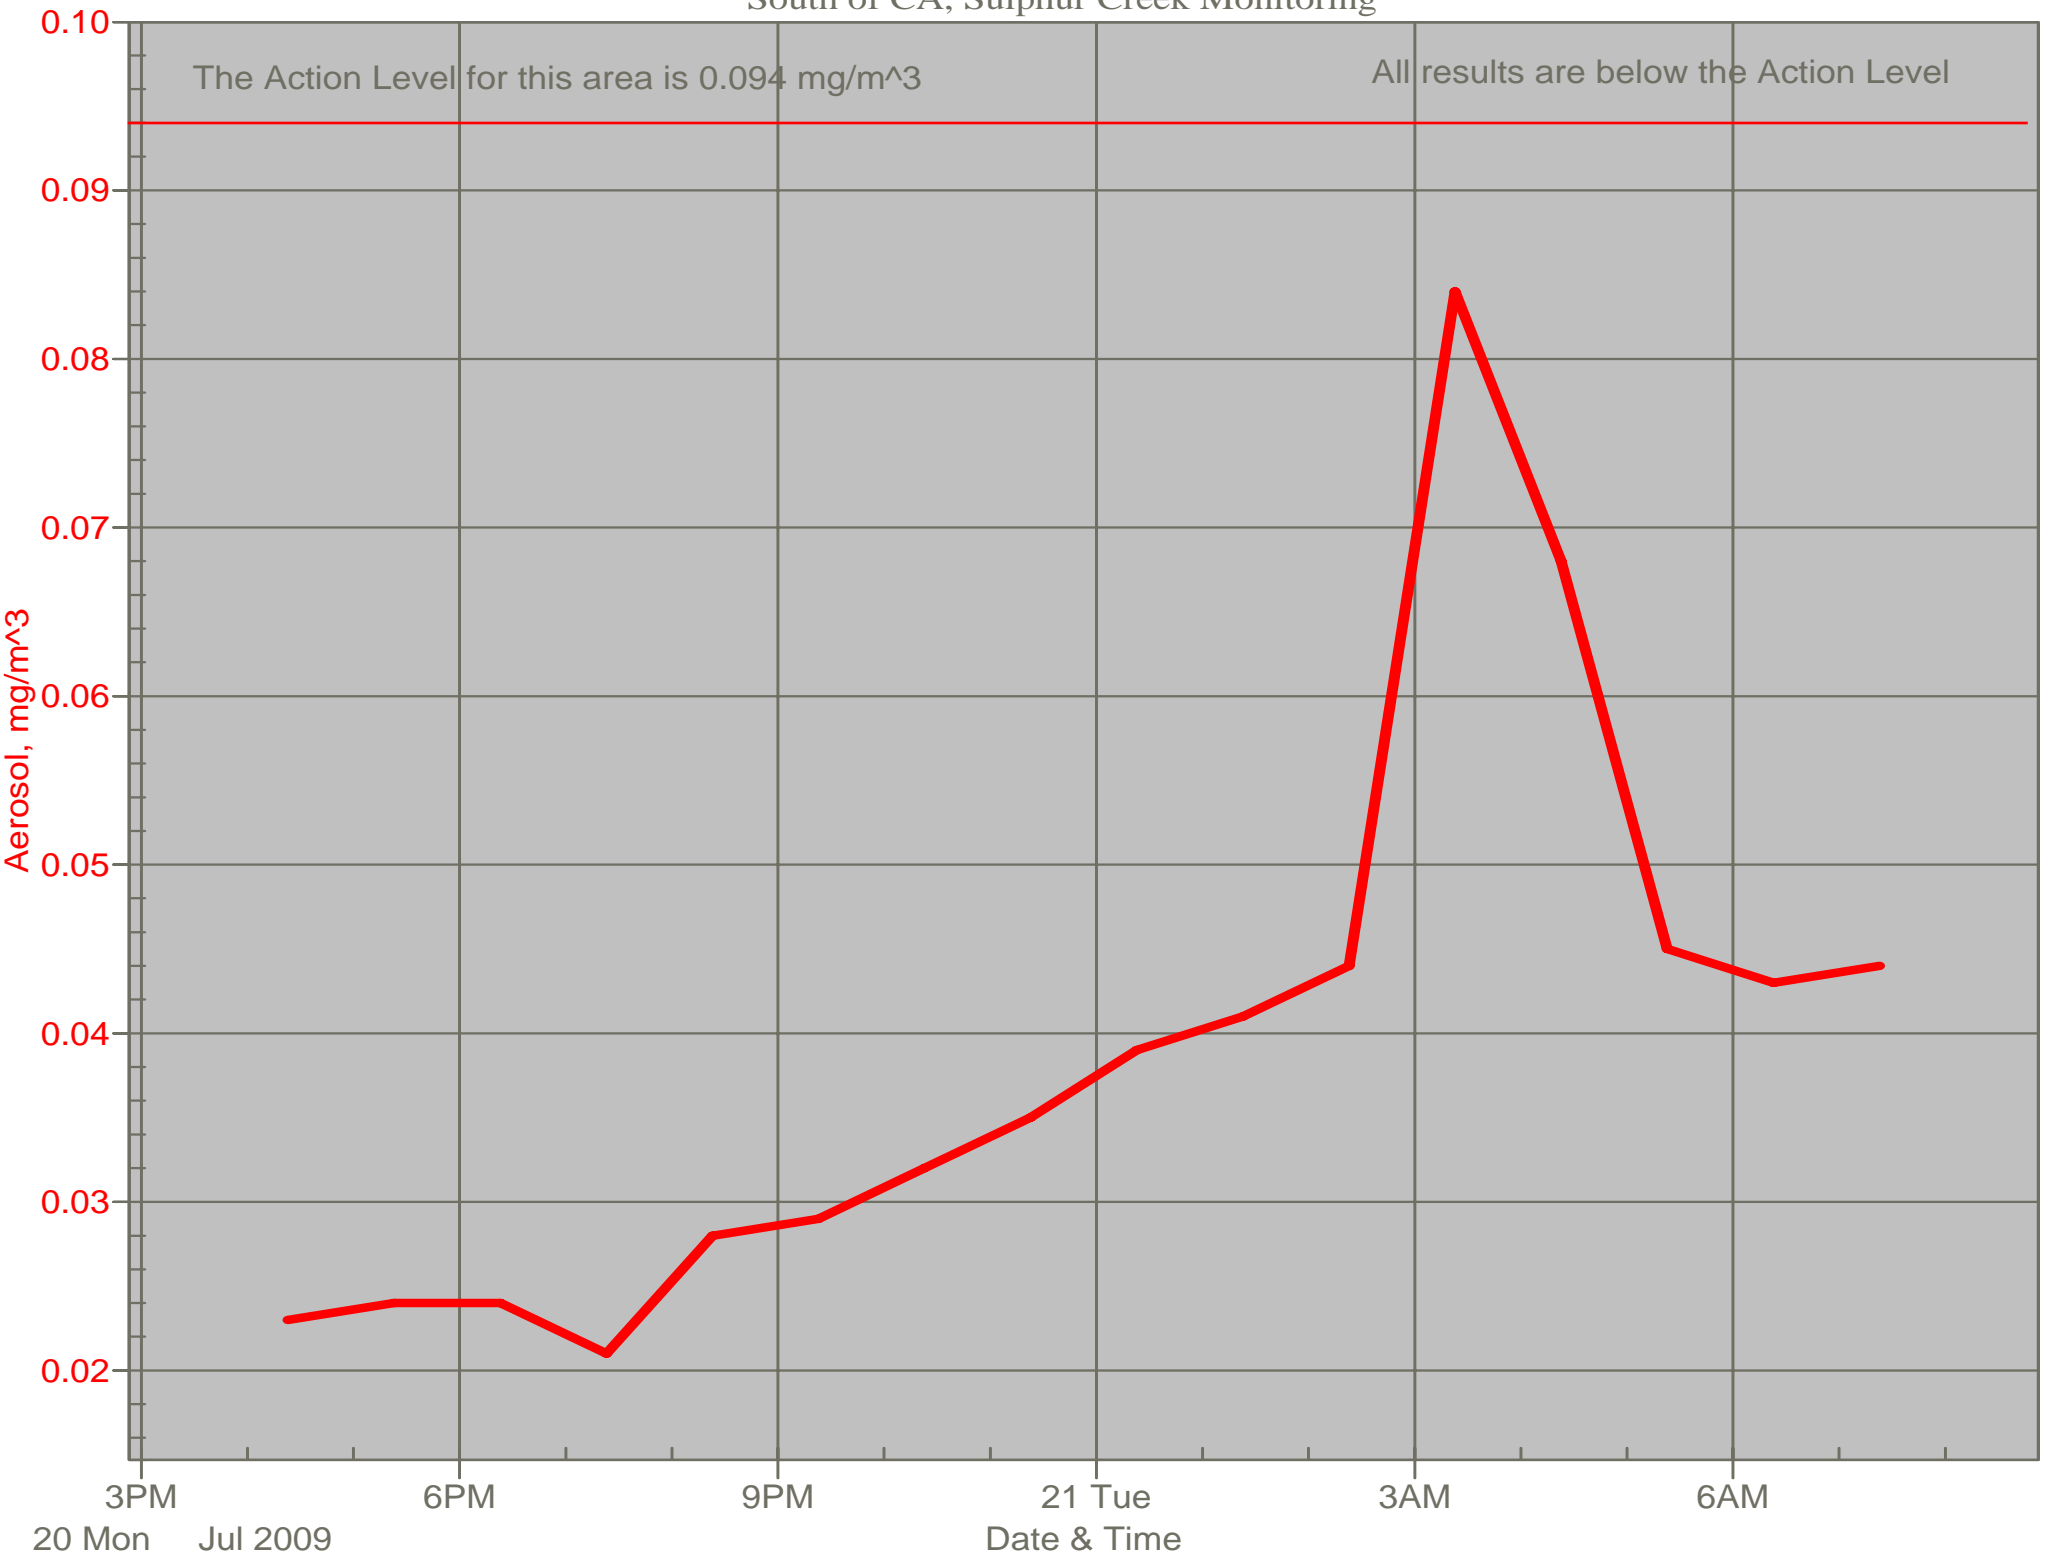

Air Monitor 1 Non-Working Hours

East of CA, Downwind of CA Material

Air Monitor 2 Non-Working Hours

South of CA, Sulphur Creek Monitoring

Air Monitor 4 Non-Working Hours

Southwest of CA, Upwind of Site