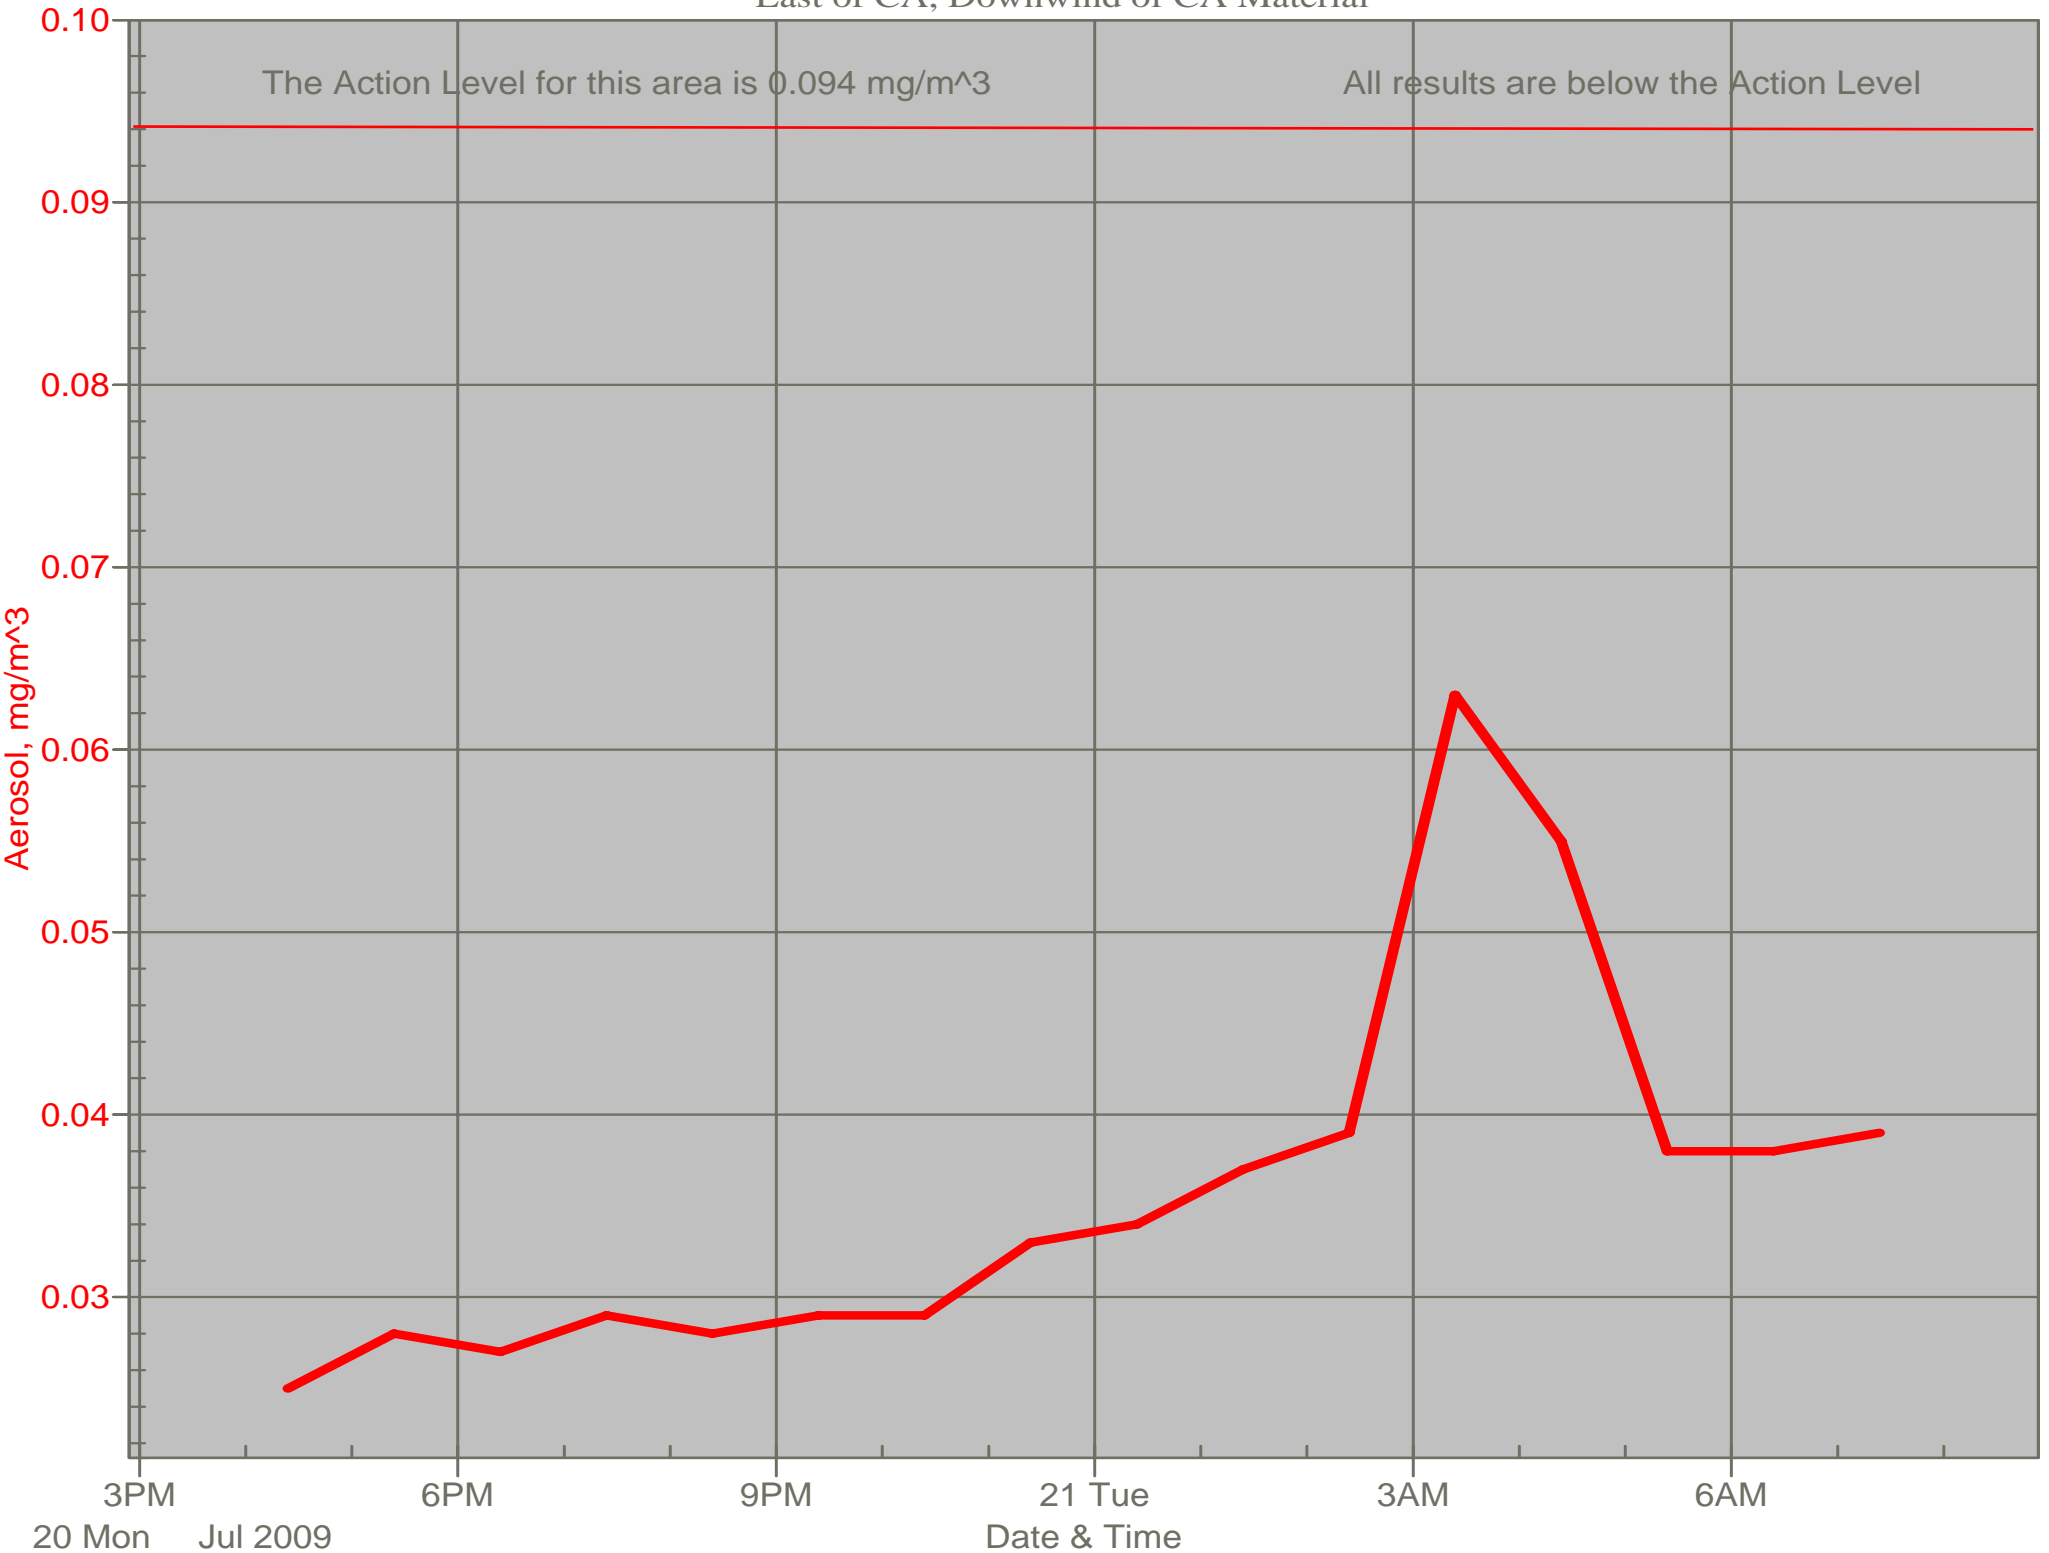

Air Monitor 1 Non-Working Hours

East of CA, Downwind of CA Material

Air Monitor 2 Non-Working Hours

South of CA, Sulphur Creek Monitoring

Air Monitor 4 Non-Working Hours

Southwest of CA, Upwind of Site