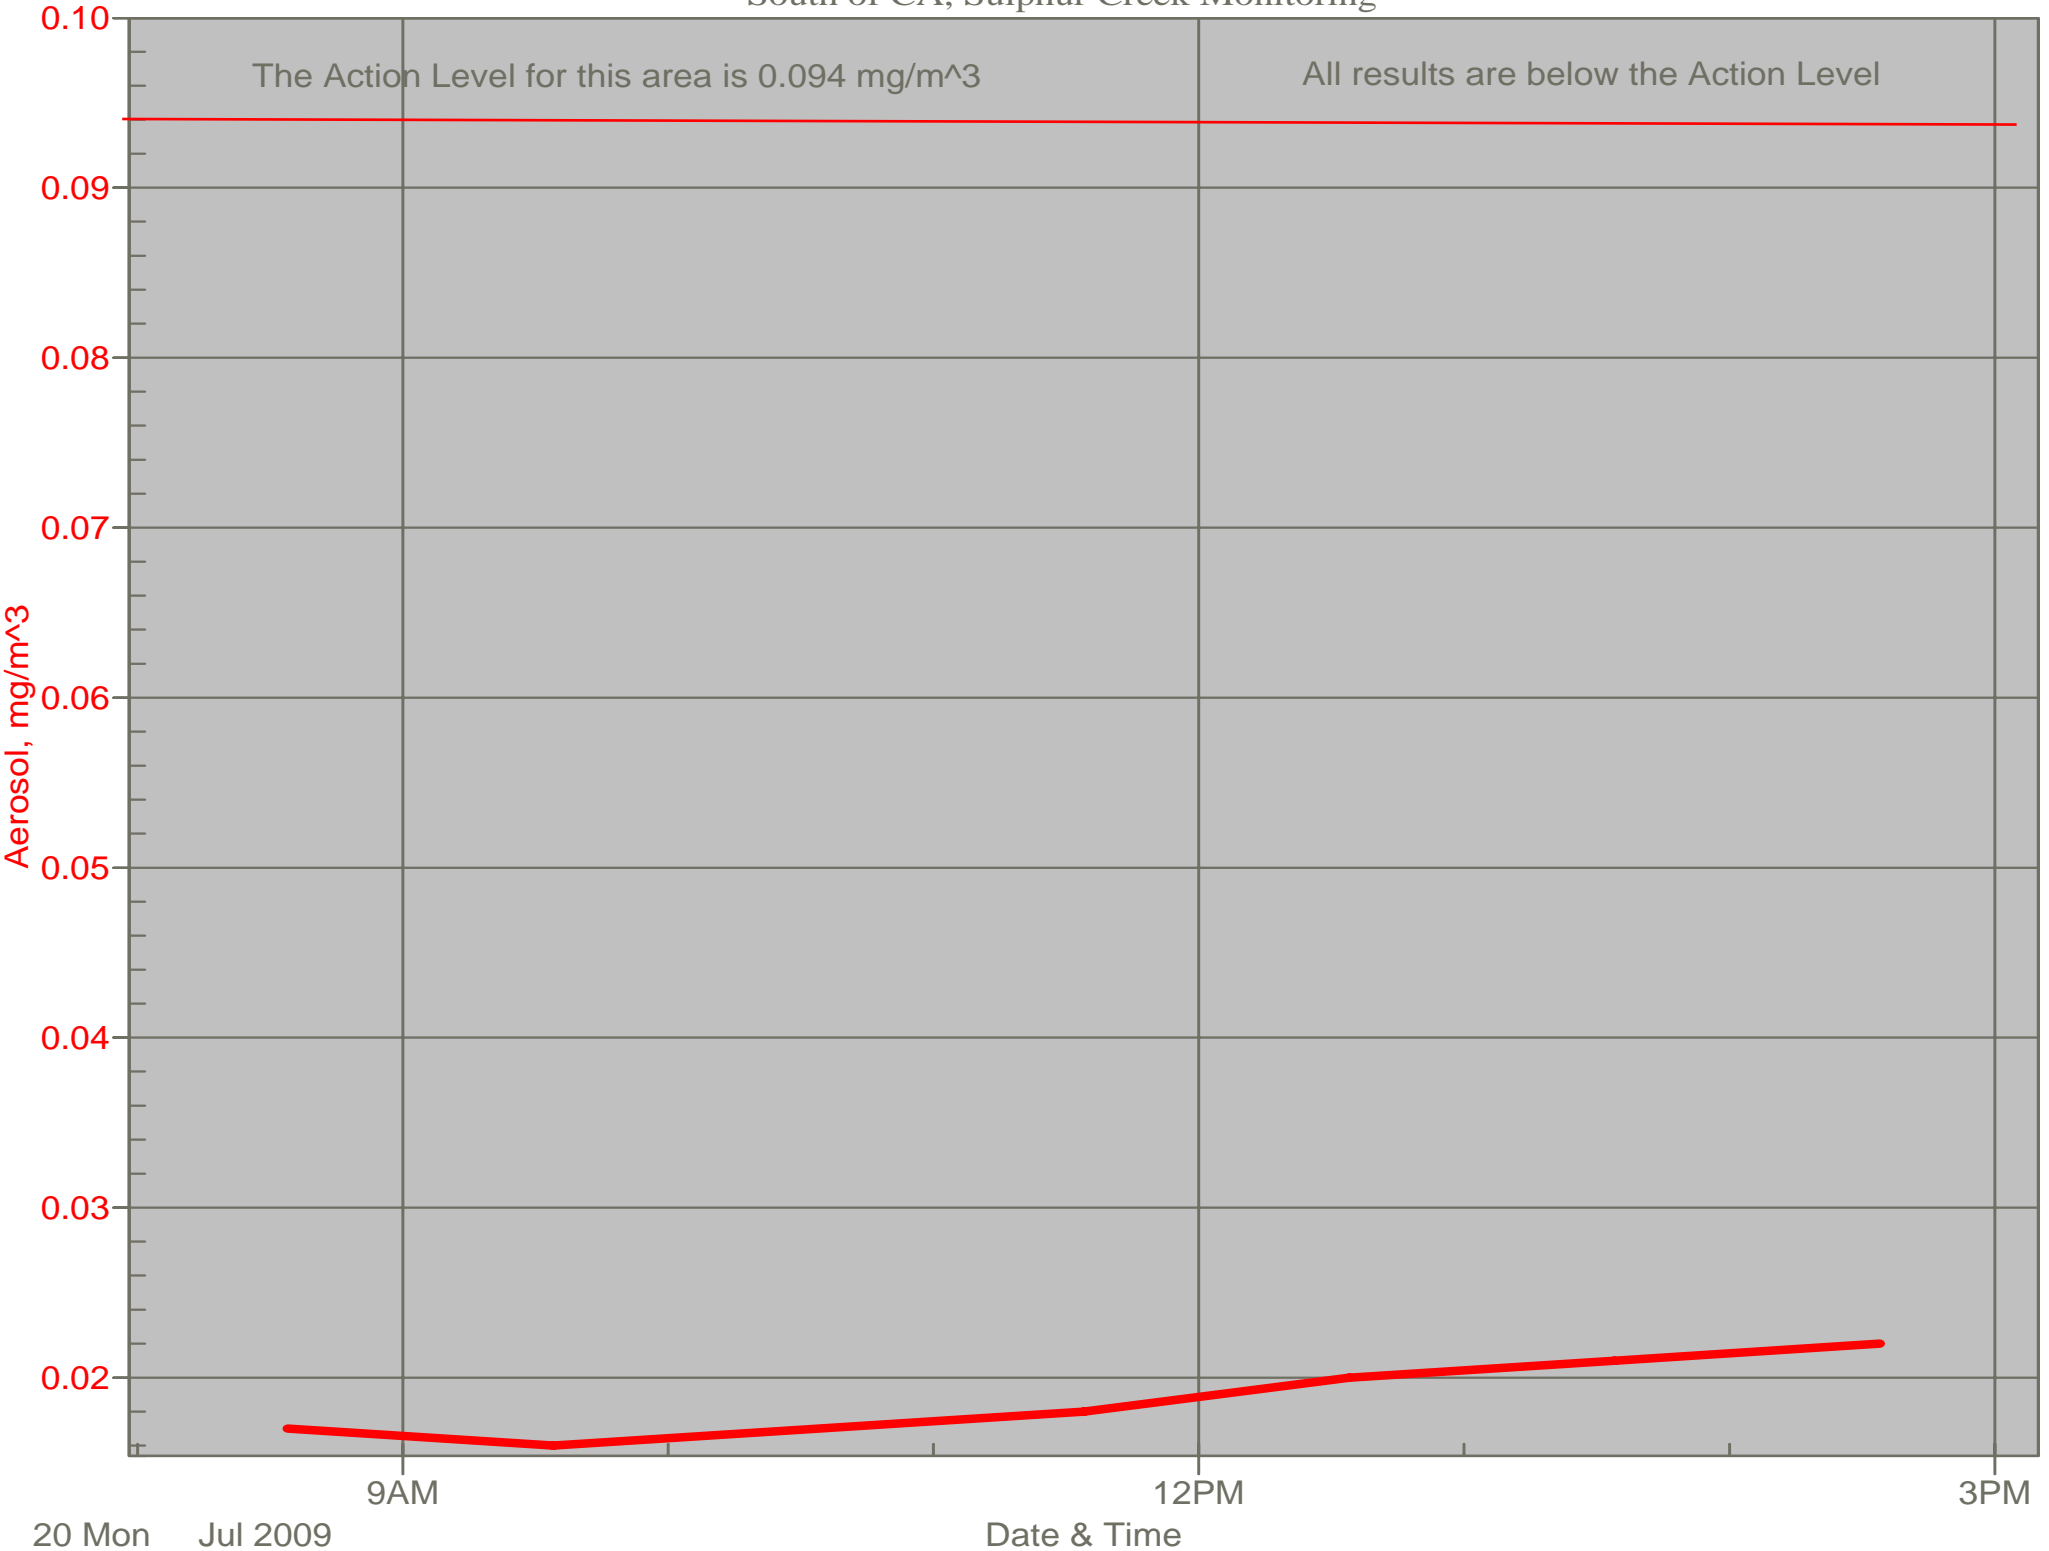

Air Monitor 1

East of CA, Downwind of CA Material

Air Monitor 2

South of CA, Sulphur Creek Monitoring

Air Monitor 4

Southwest of CA, Upwind of Site