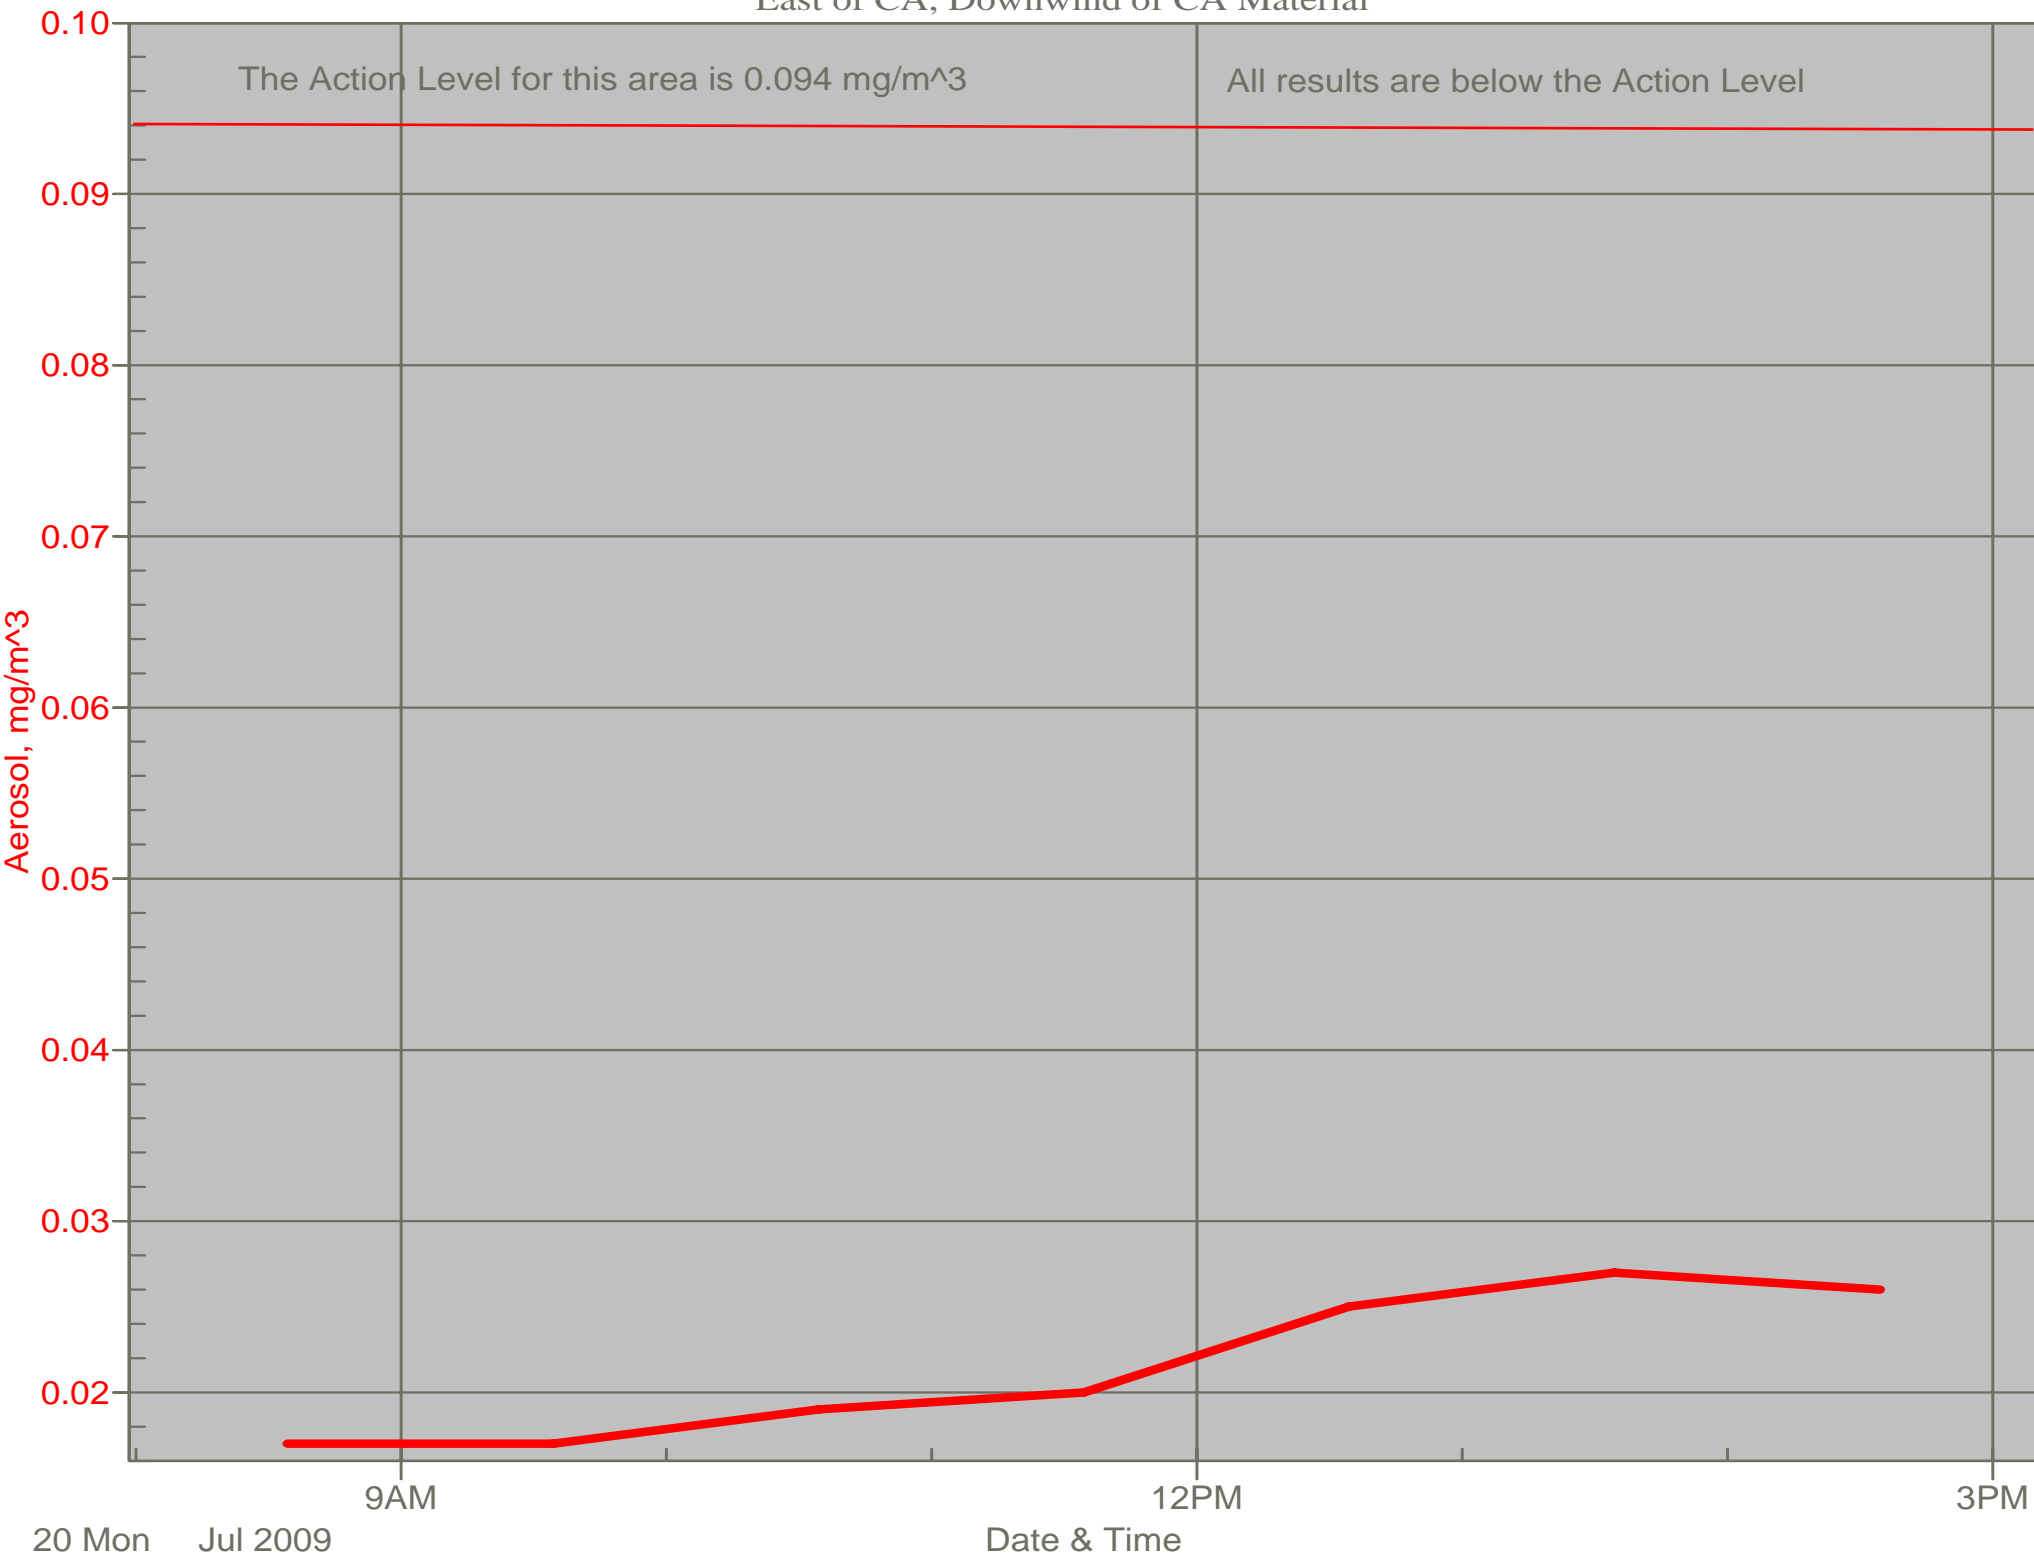

Air Monitor 1

East of CA, Downwind of CA Material

Air Monitor 2

South of CA, Sulphur Creek Monitoring

Air Monitor 4

Southwest of CA, Upwind of Site