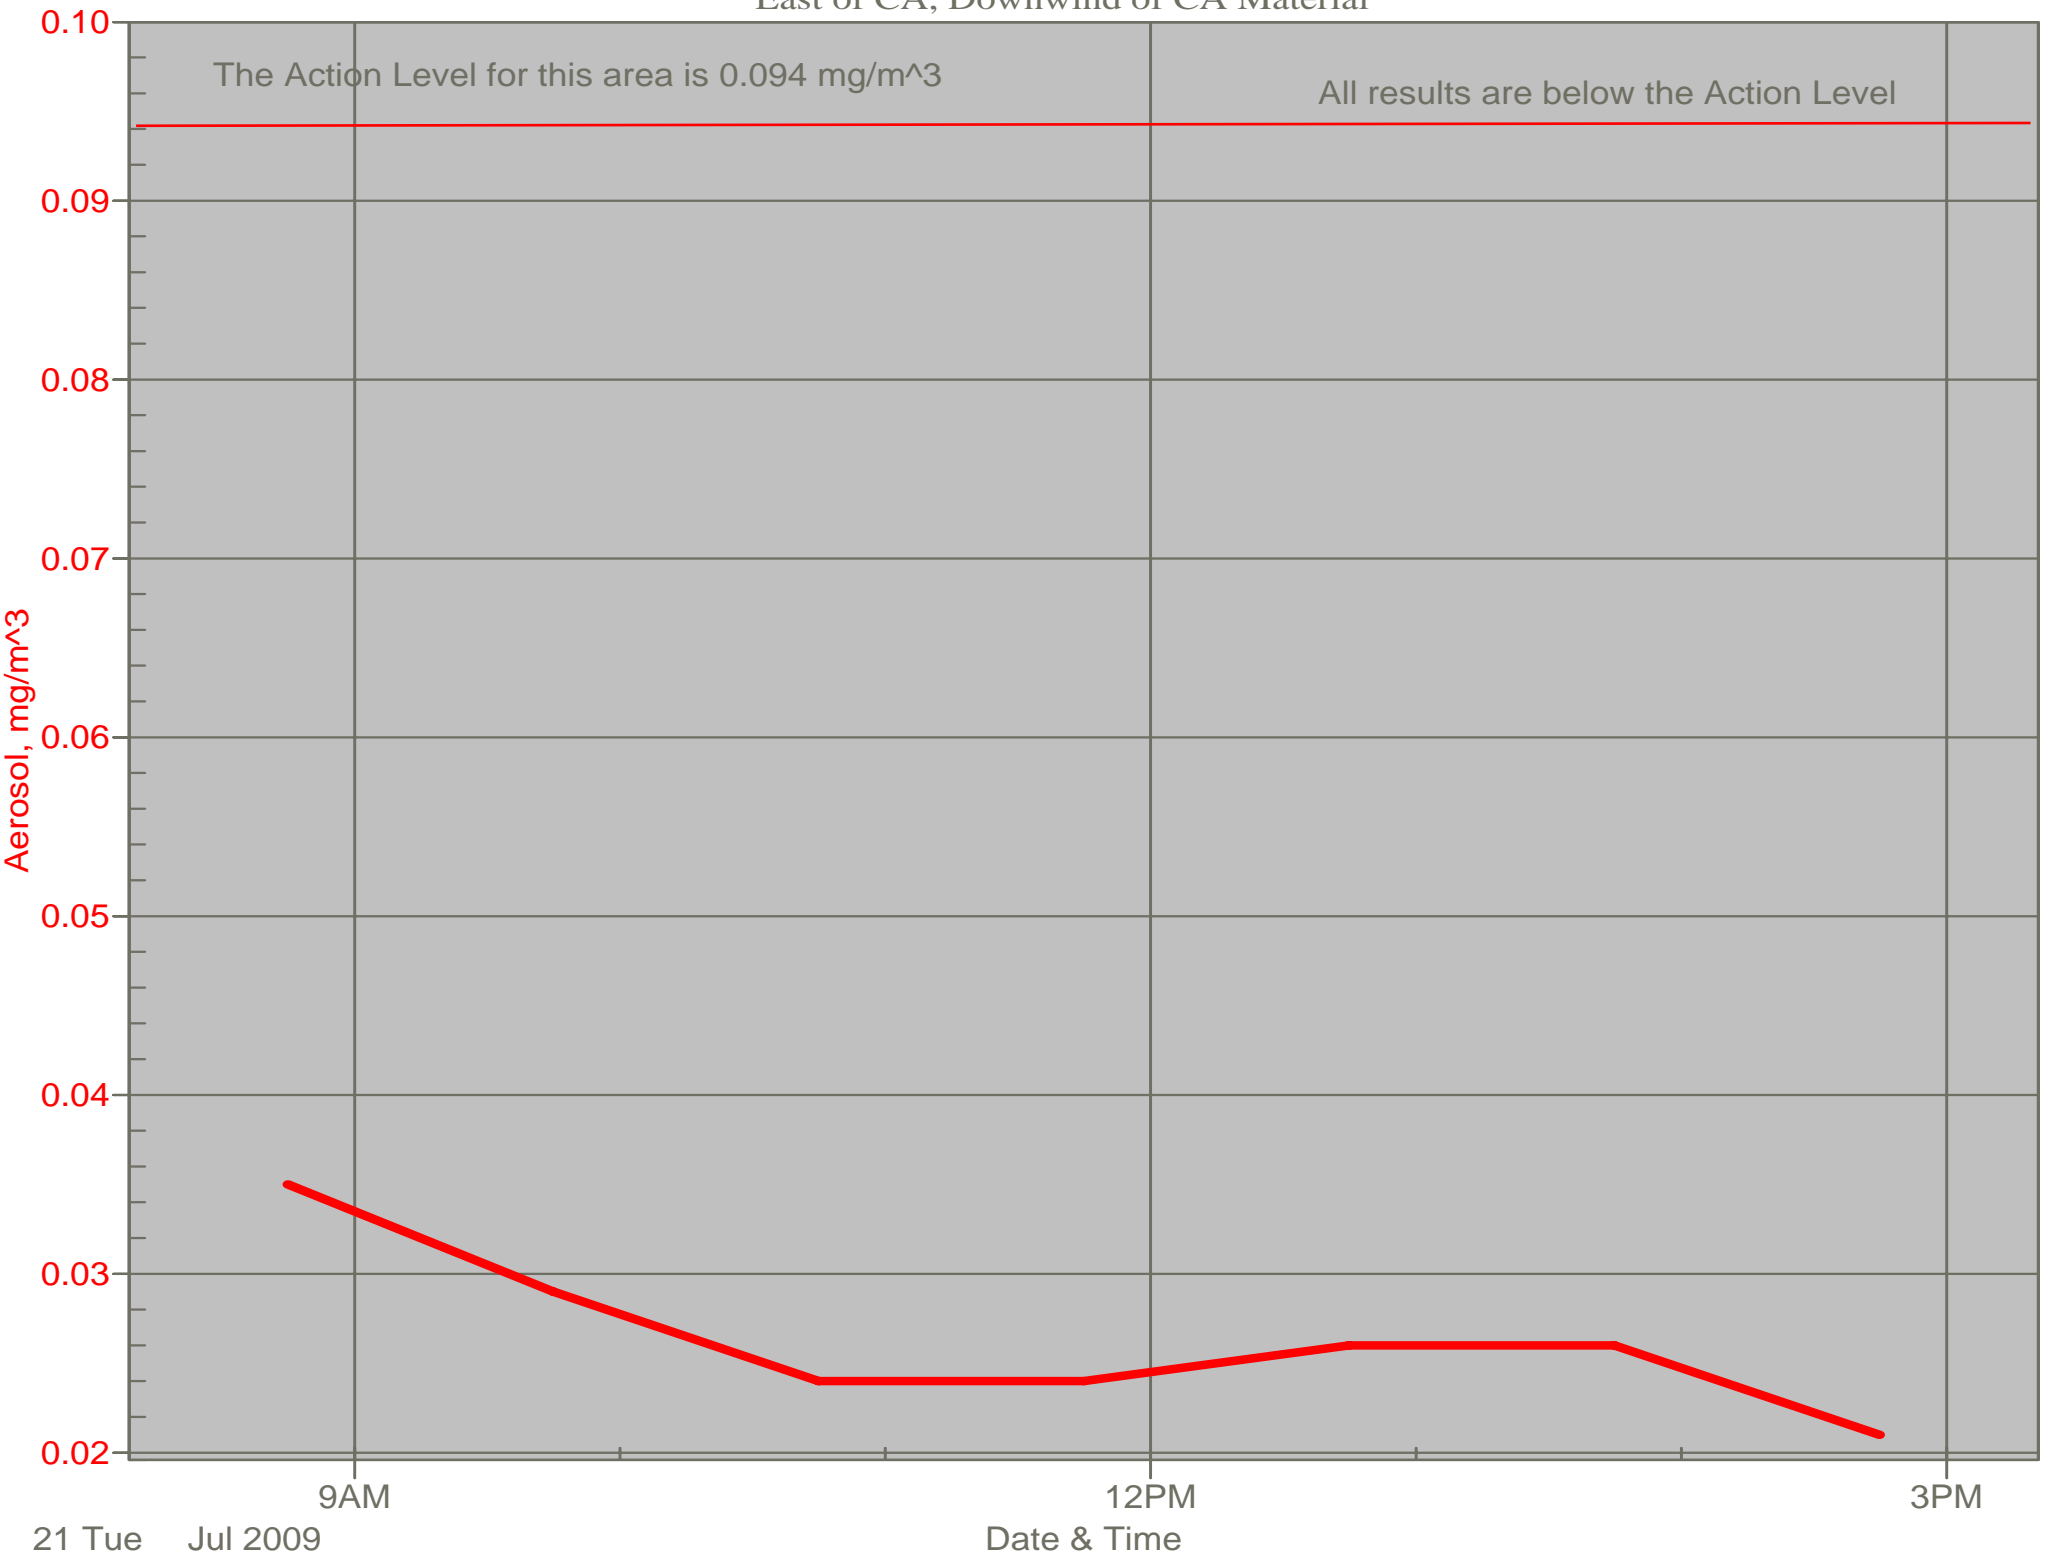

Air Monitor 1

East of CA, Downwind of CA Material

Air Monitor 2

South of CA, Sulphur Creek Monitoring

Air Monitor 3

East of Area H, Downwind of Area H

Air Monitor 4

Southwest of CA, Upwind of Site Activities