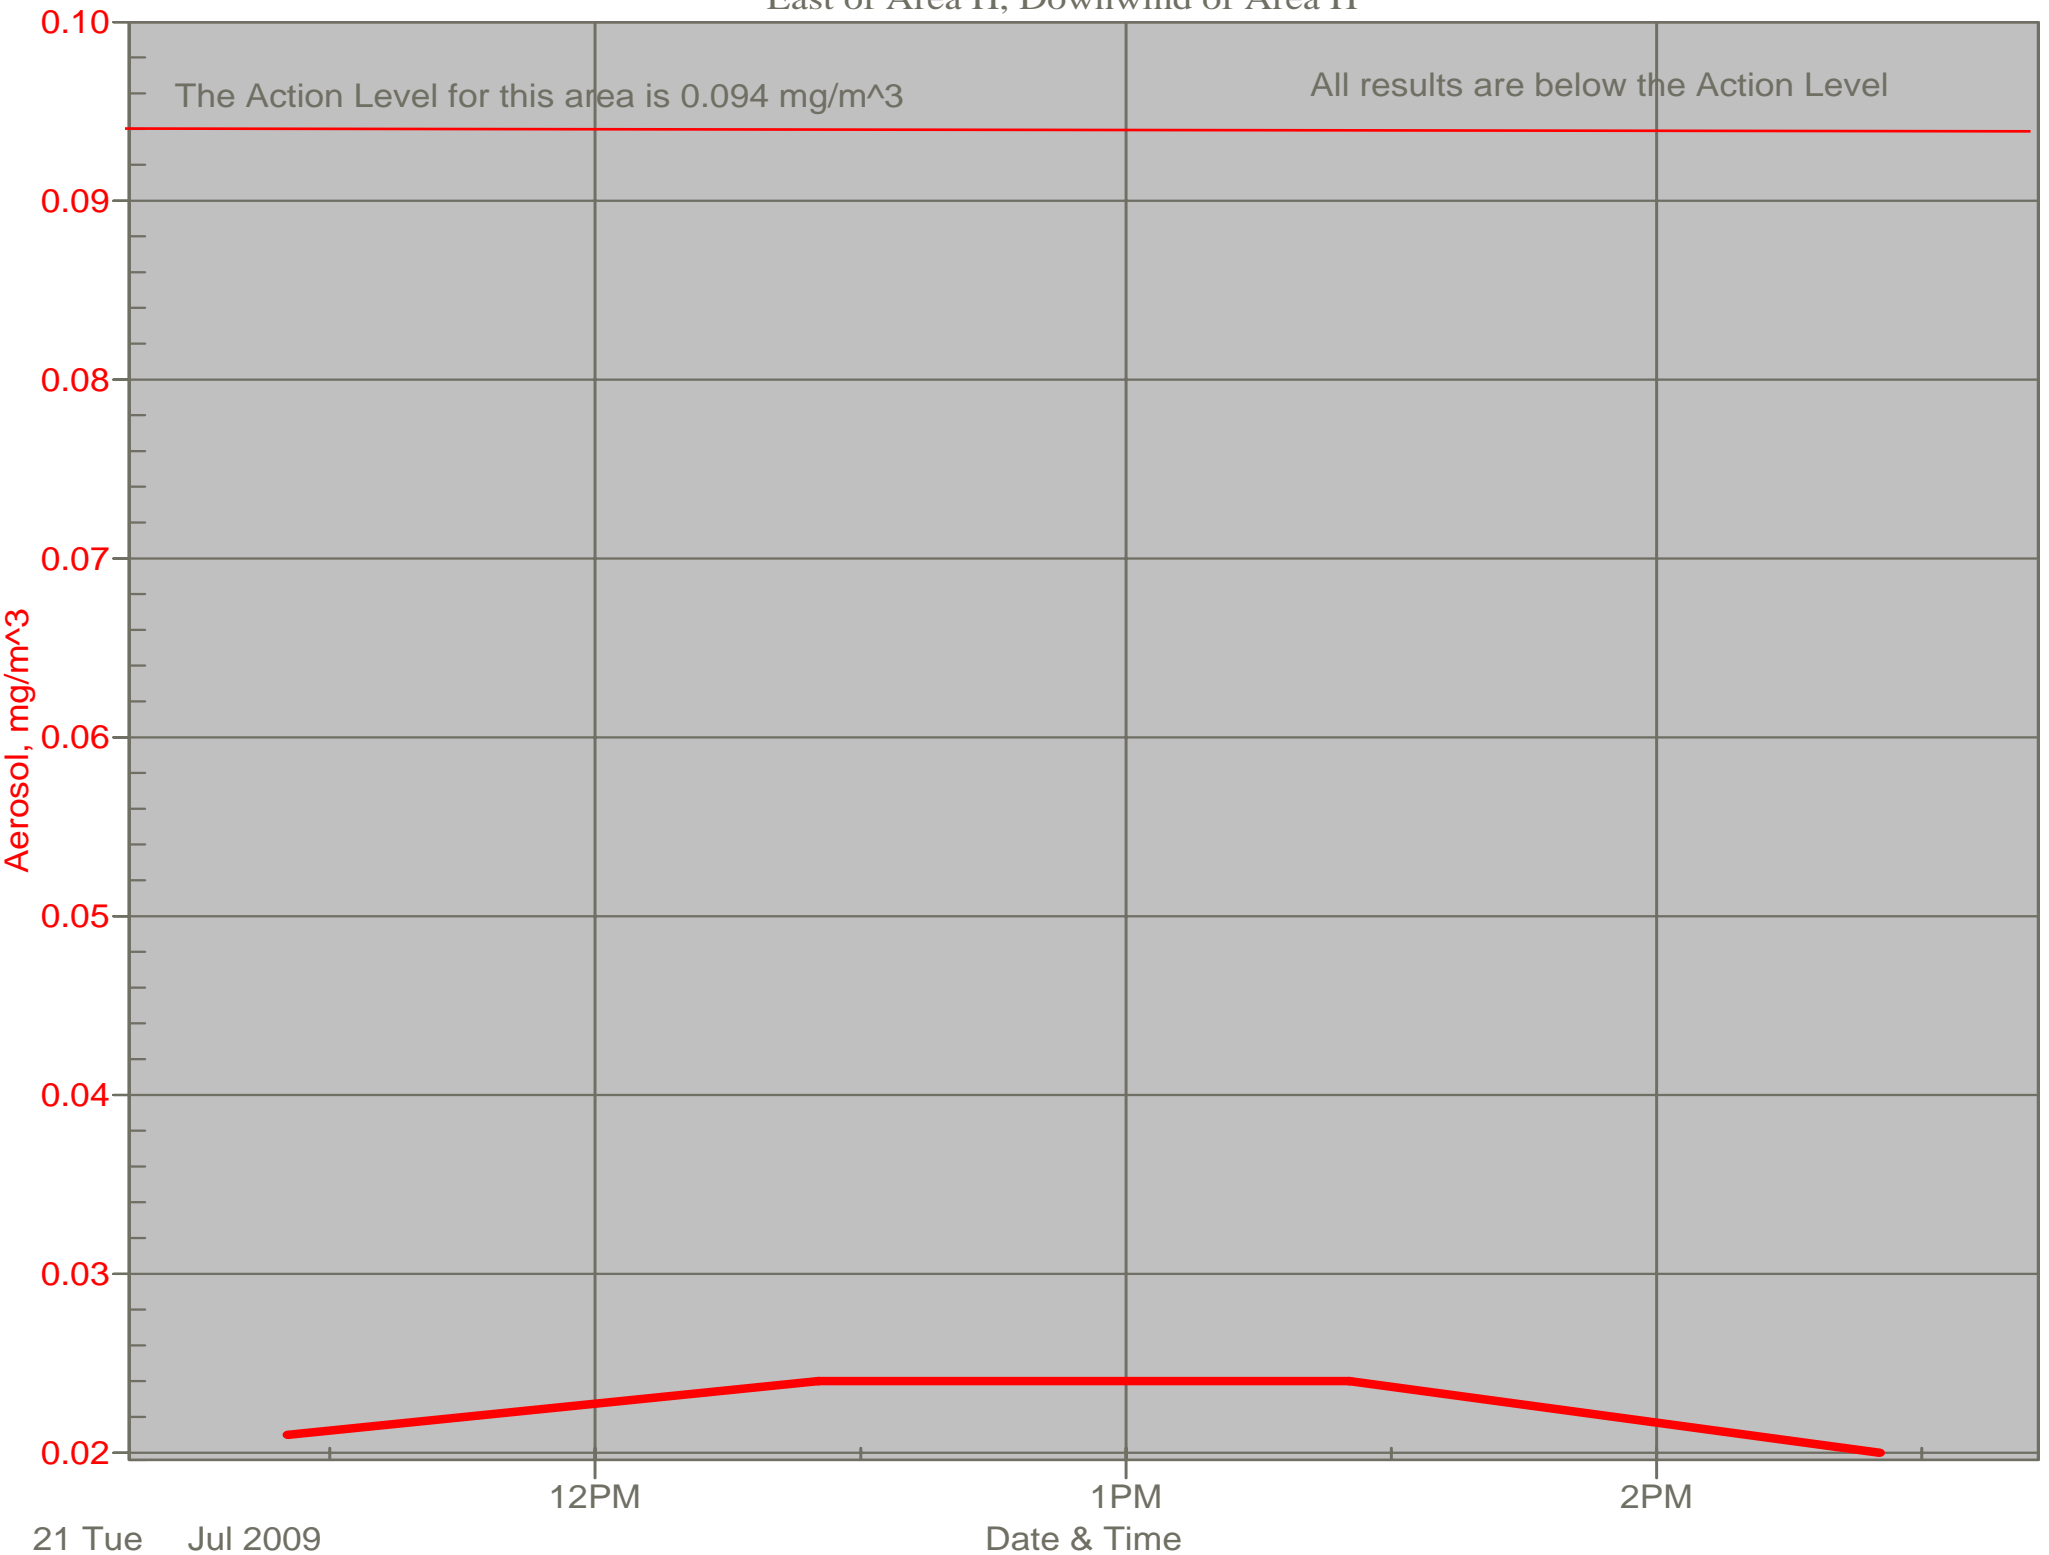

Air Monitor 1

East of CA, Downwind of CA Material

Air Monitor 2

South of CA, Sulphur Creek Monitoring

Air Monitor 3

East of Area H, Downwind of Area H

Air Monitor 4

Southwest of CA, Upwind of Site Activities