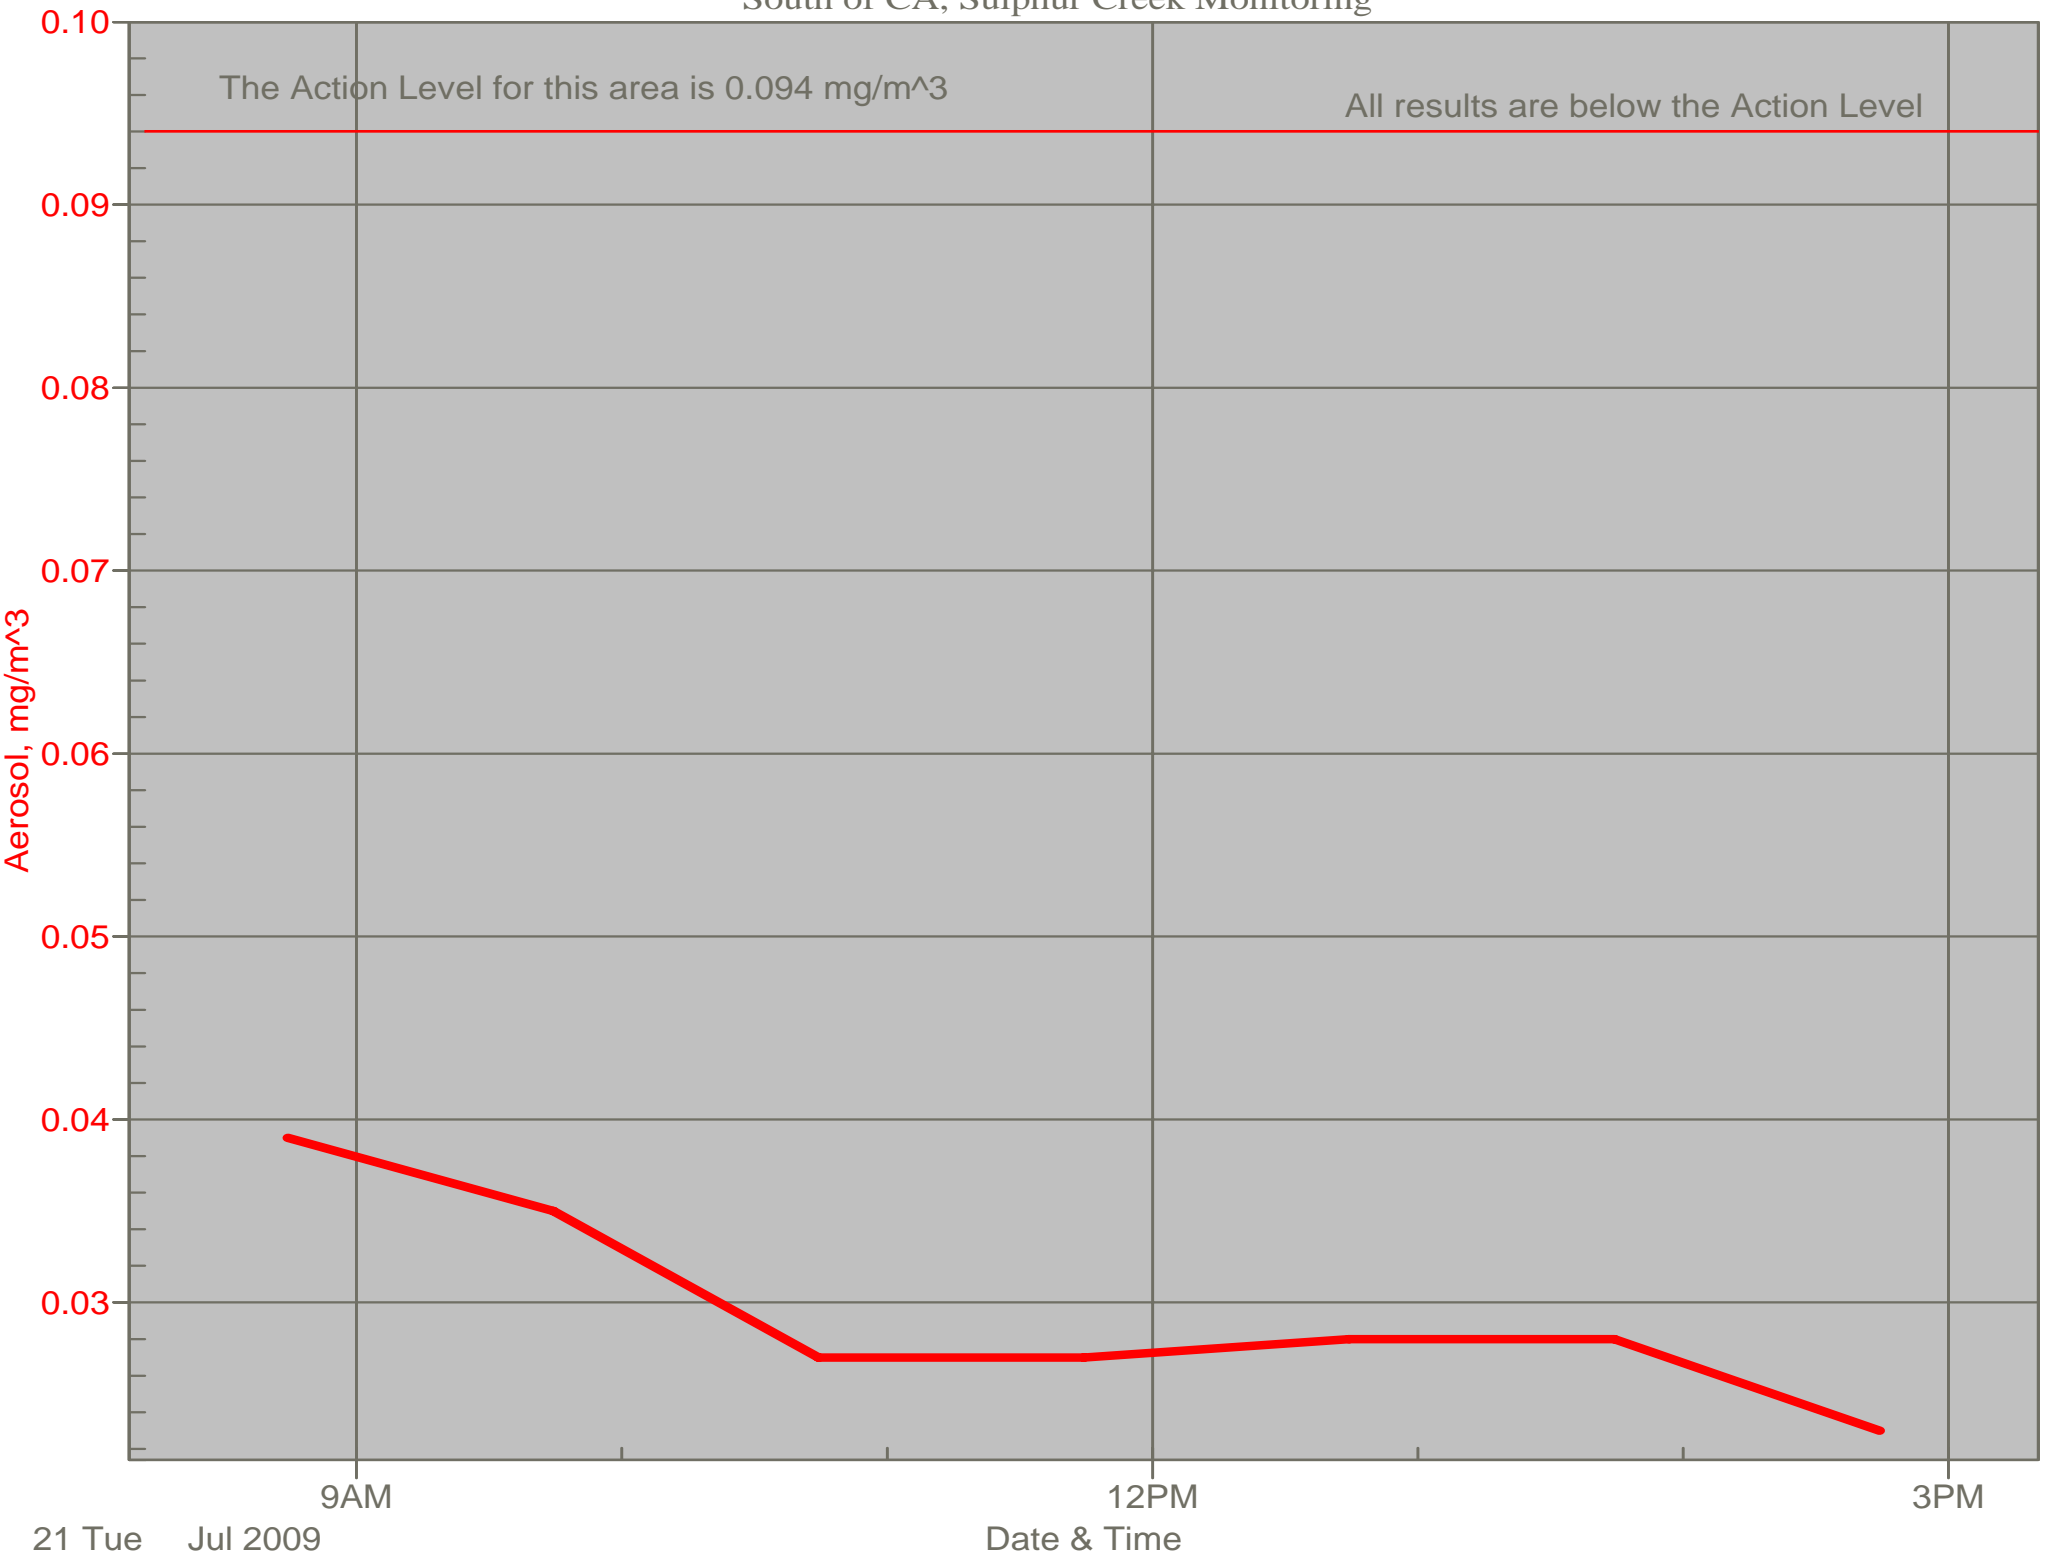

Air Monitor 1

East of CA, Downwind of CA Material

Air Monitor 2

South of CA, Sulphur Creek Monitoring

Air Monitor 3

East of Area H, Downwind of Area H

Air Monitor 4

Southwest of CA, Upwind of Site Activities