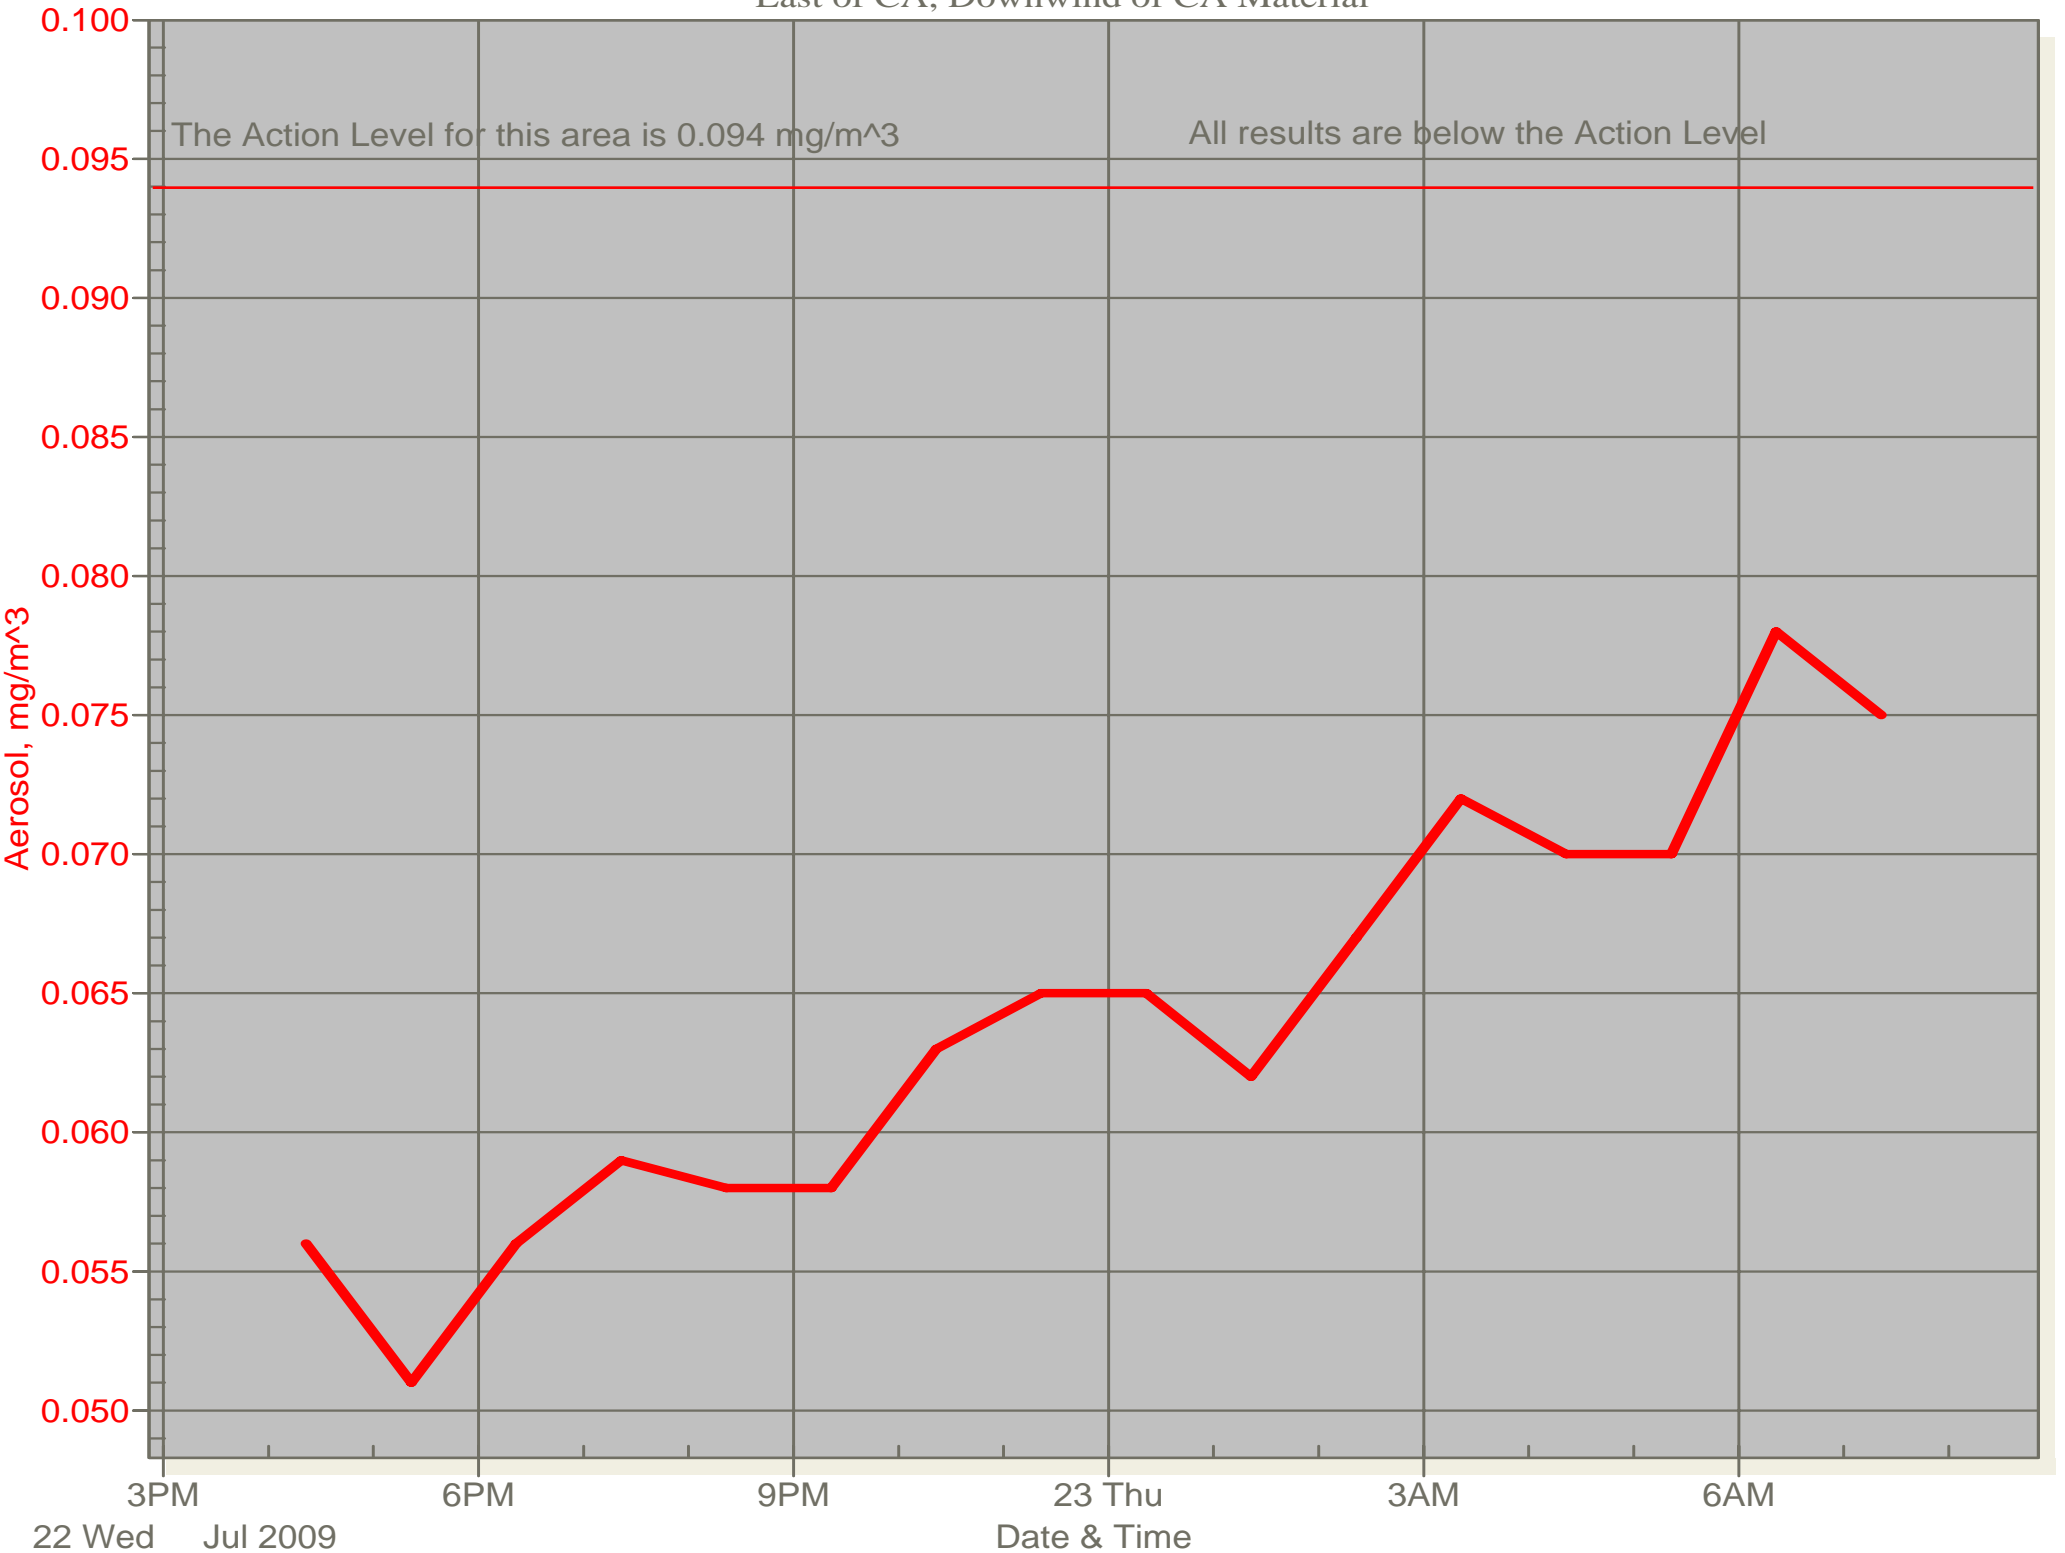

Air Monitor 1 Non-Working Hours

East of CA, Downwind of CA Material

Air Monitor 2 Non-Working Hours

South of CA, Sulphur Creek Monitoring

Air Monitor 3 Non-Working Hours

East of Area H, Downwind of Area H

Air Monitor 4 Non-Working Hours

Southwest of CA, Upwind of Site