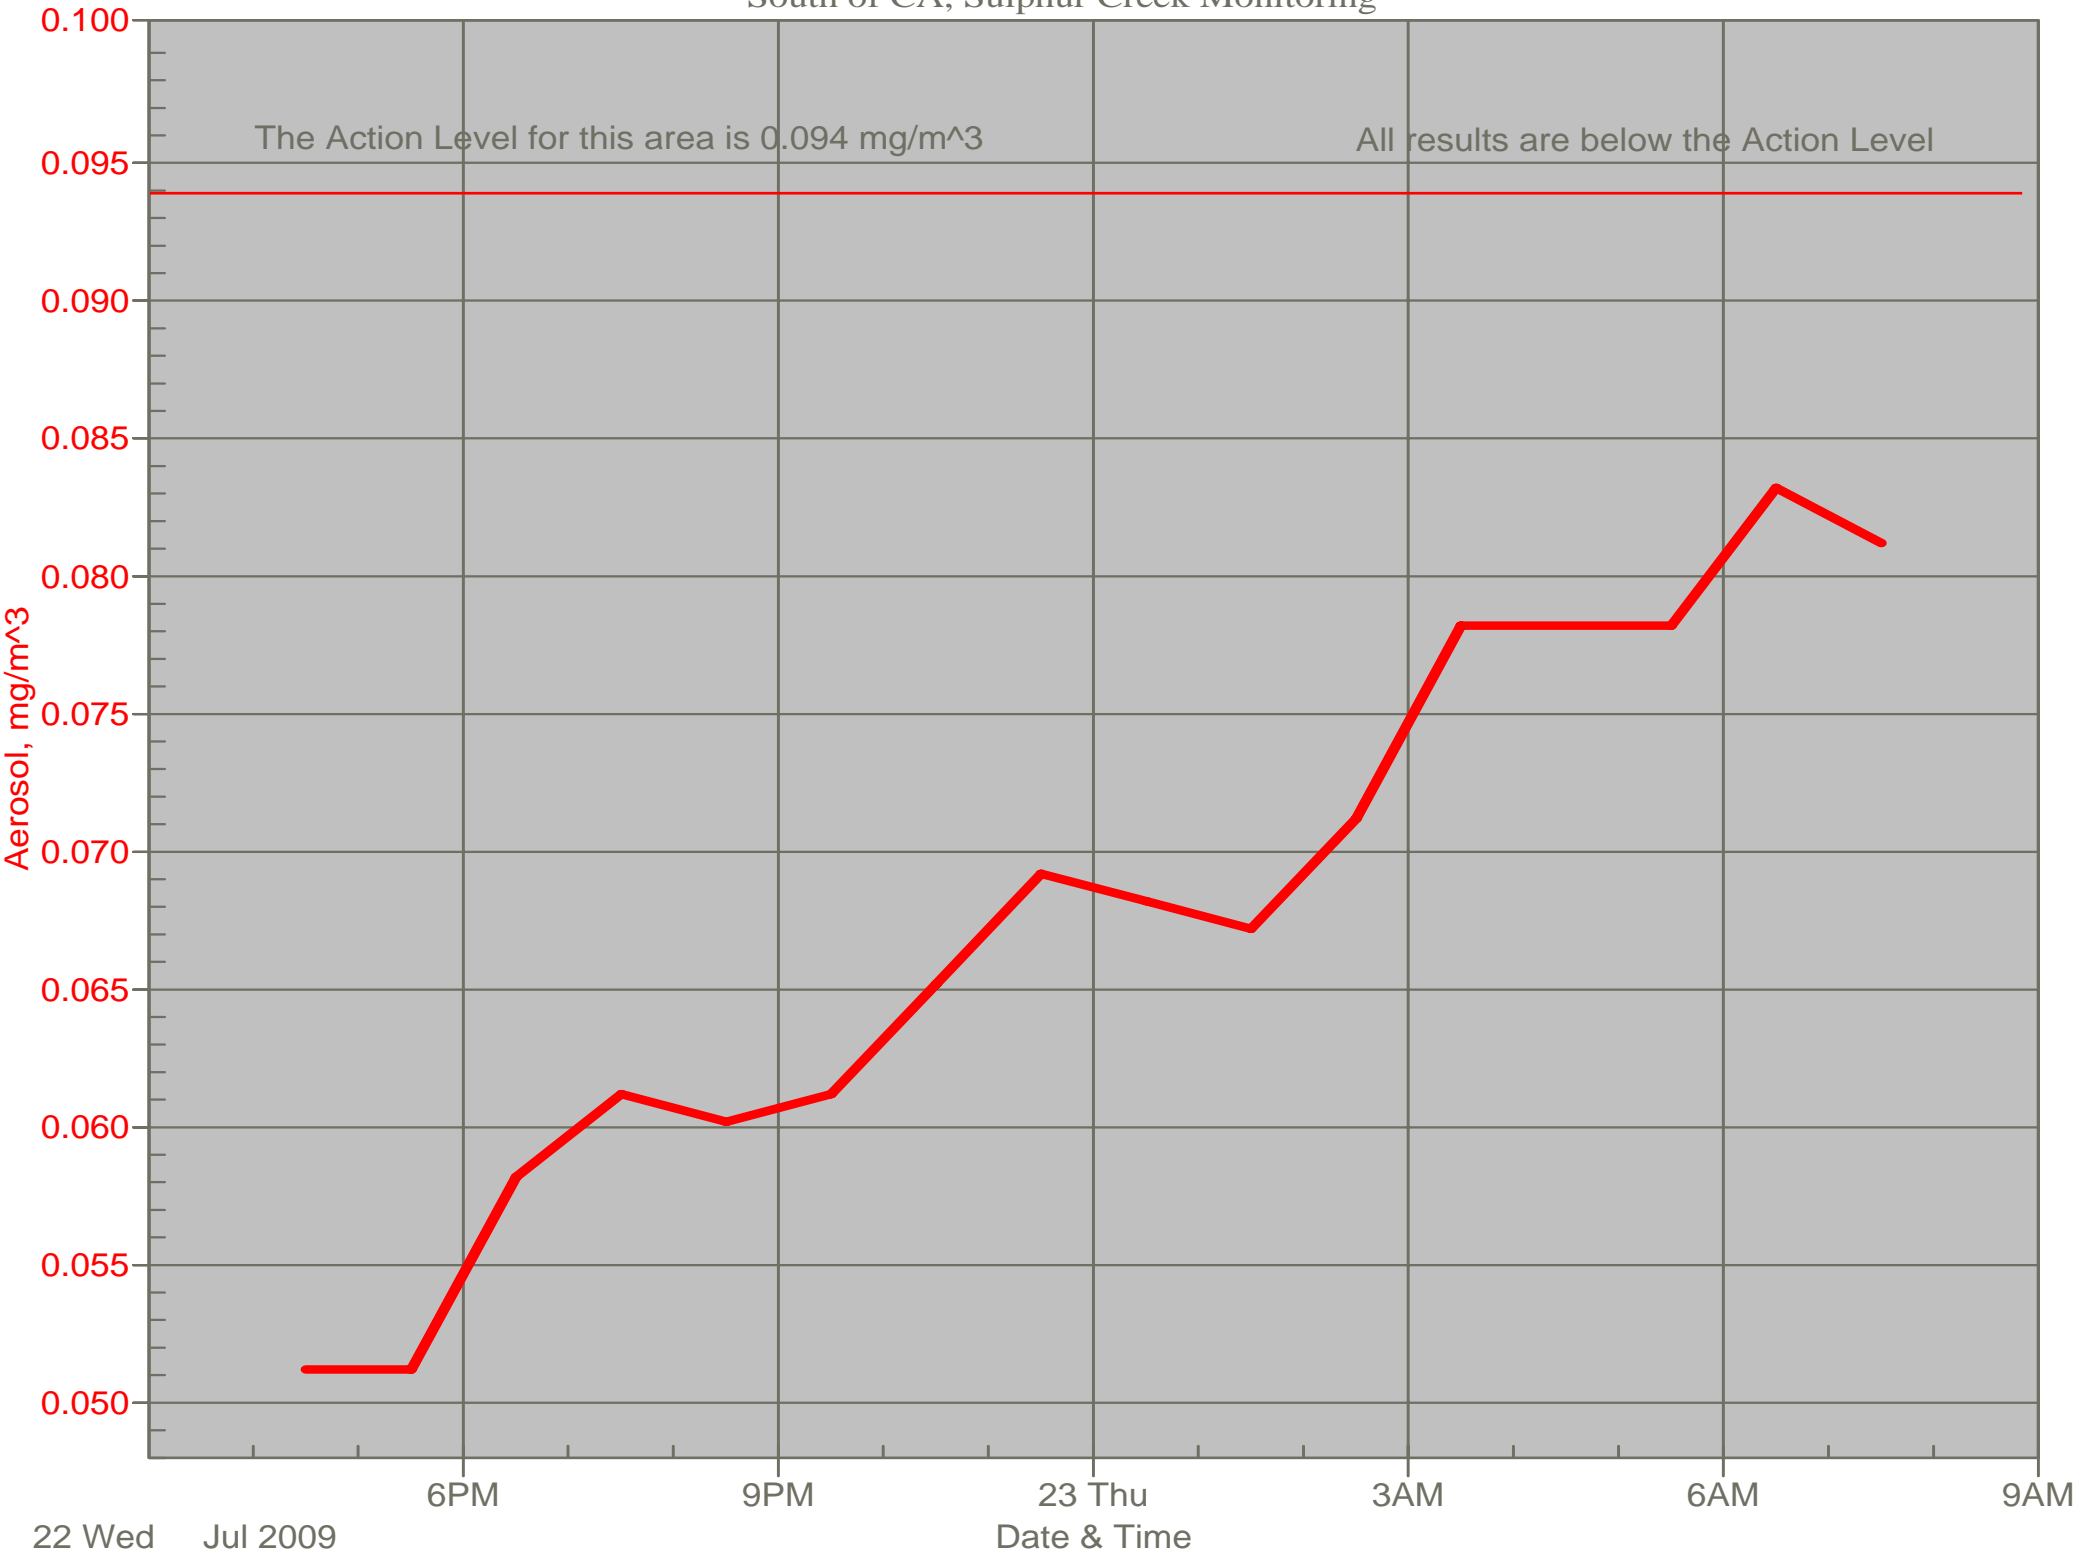

Air Monitor 1 Non-Working Hours

East of CA, Downwind of CA Material

Air Monitor 2 Non-Working Hours

South of CA, Sulphur Creek Monitoring

Air Monitor 3 Non-Working Hours

East of Area H, Downwind of Area H

Air Monitor 4 Non-Working Hours

Southwest of CA, Upwind of Site