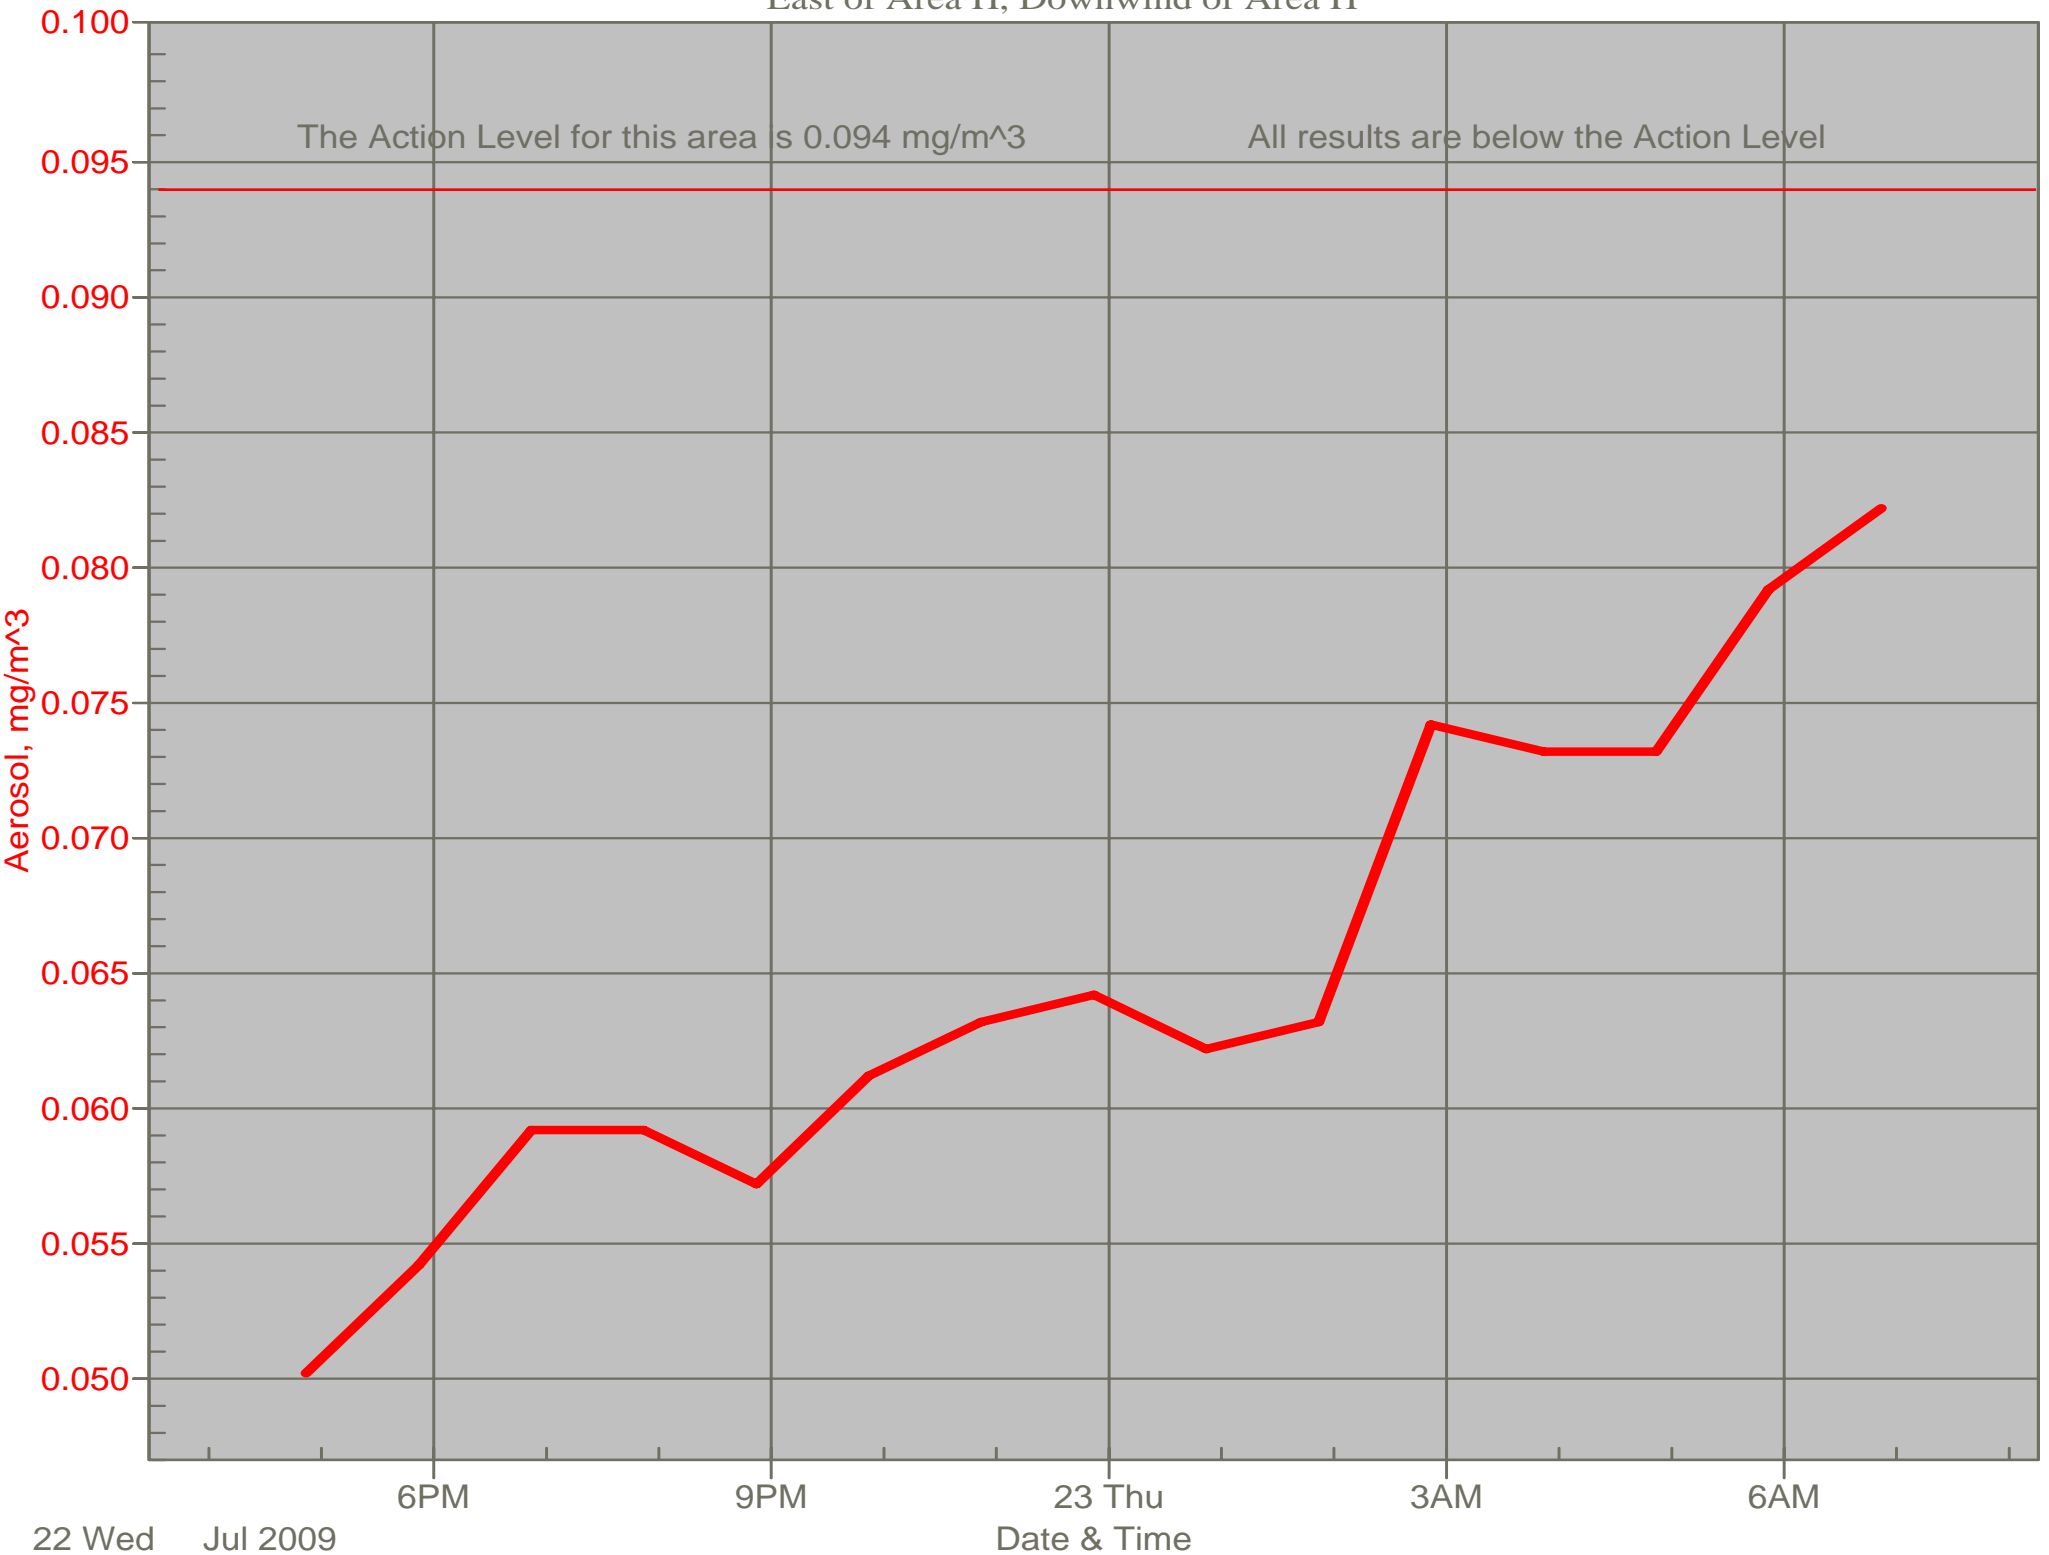

Air Monitor 1 Non-Working Hours

East of CA, Downwind of CA Material

Air Monitor 2 Non-Working Hours

South of CA, Sulphur Creek Monitoring

Air Monitor 3 Non-Working Hours

East of Area H, Downwind of Area H

Air Monitor 4 Non-Working Hours

Southwest of CA, Upwind of Site