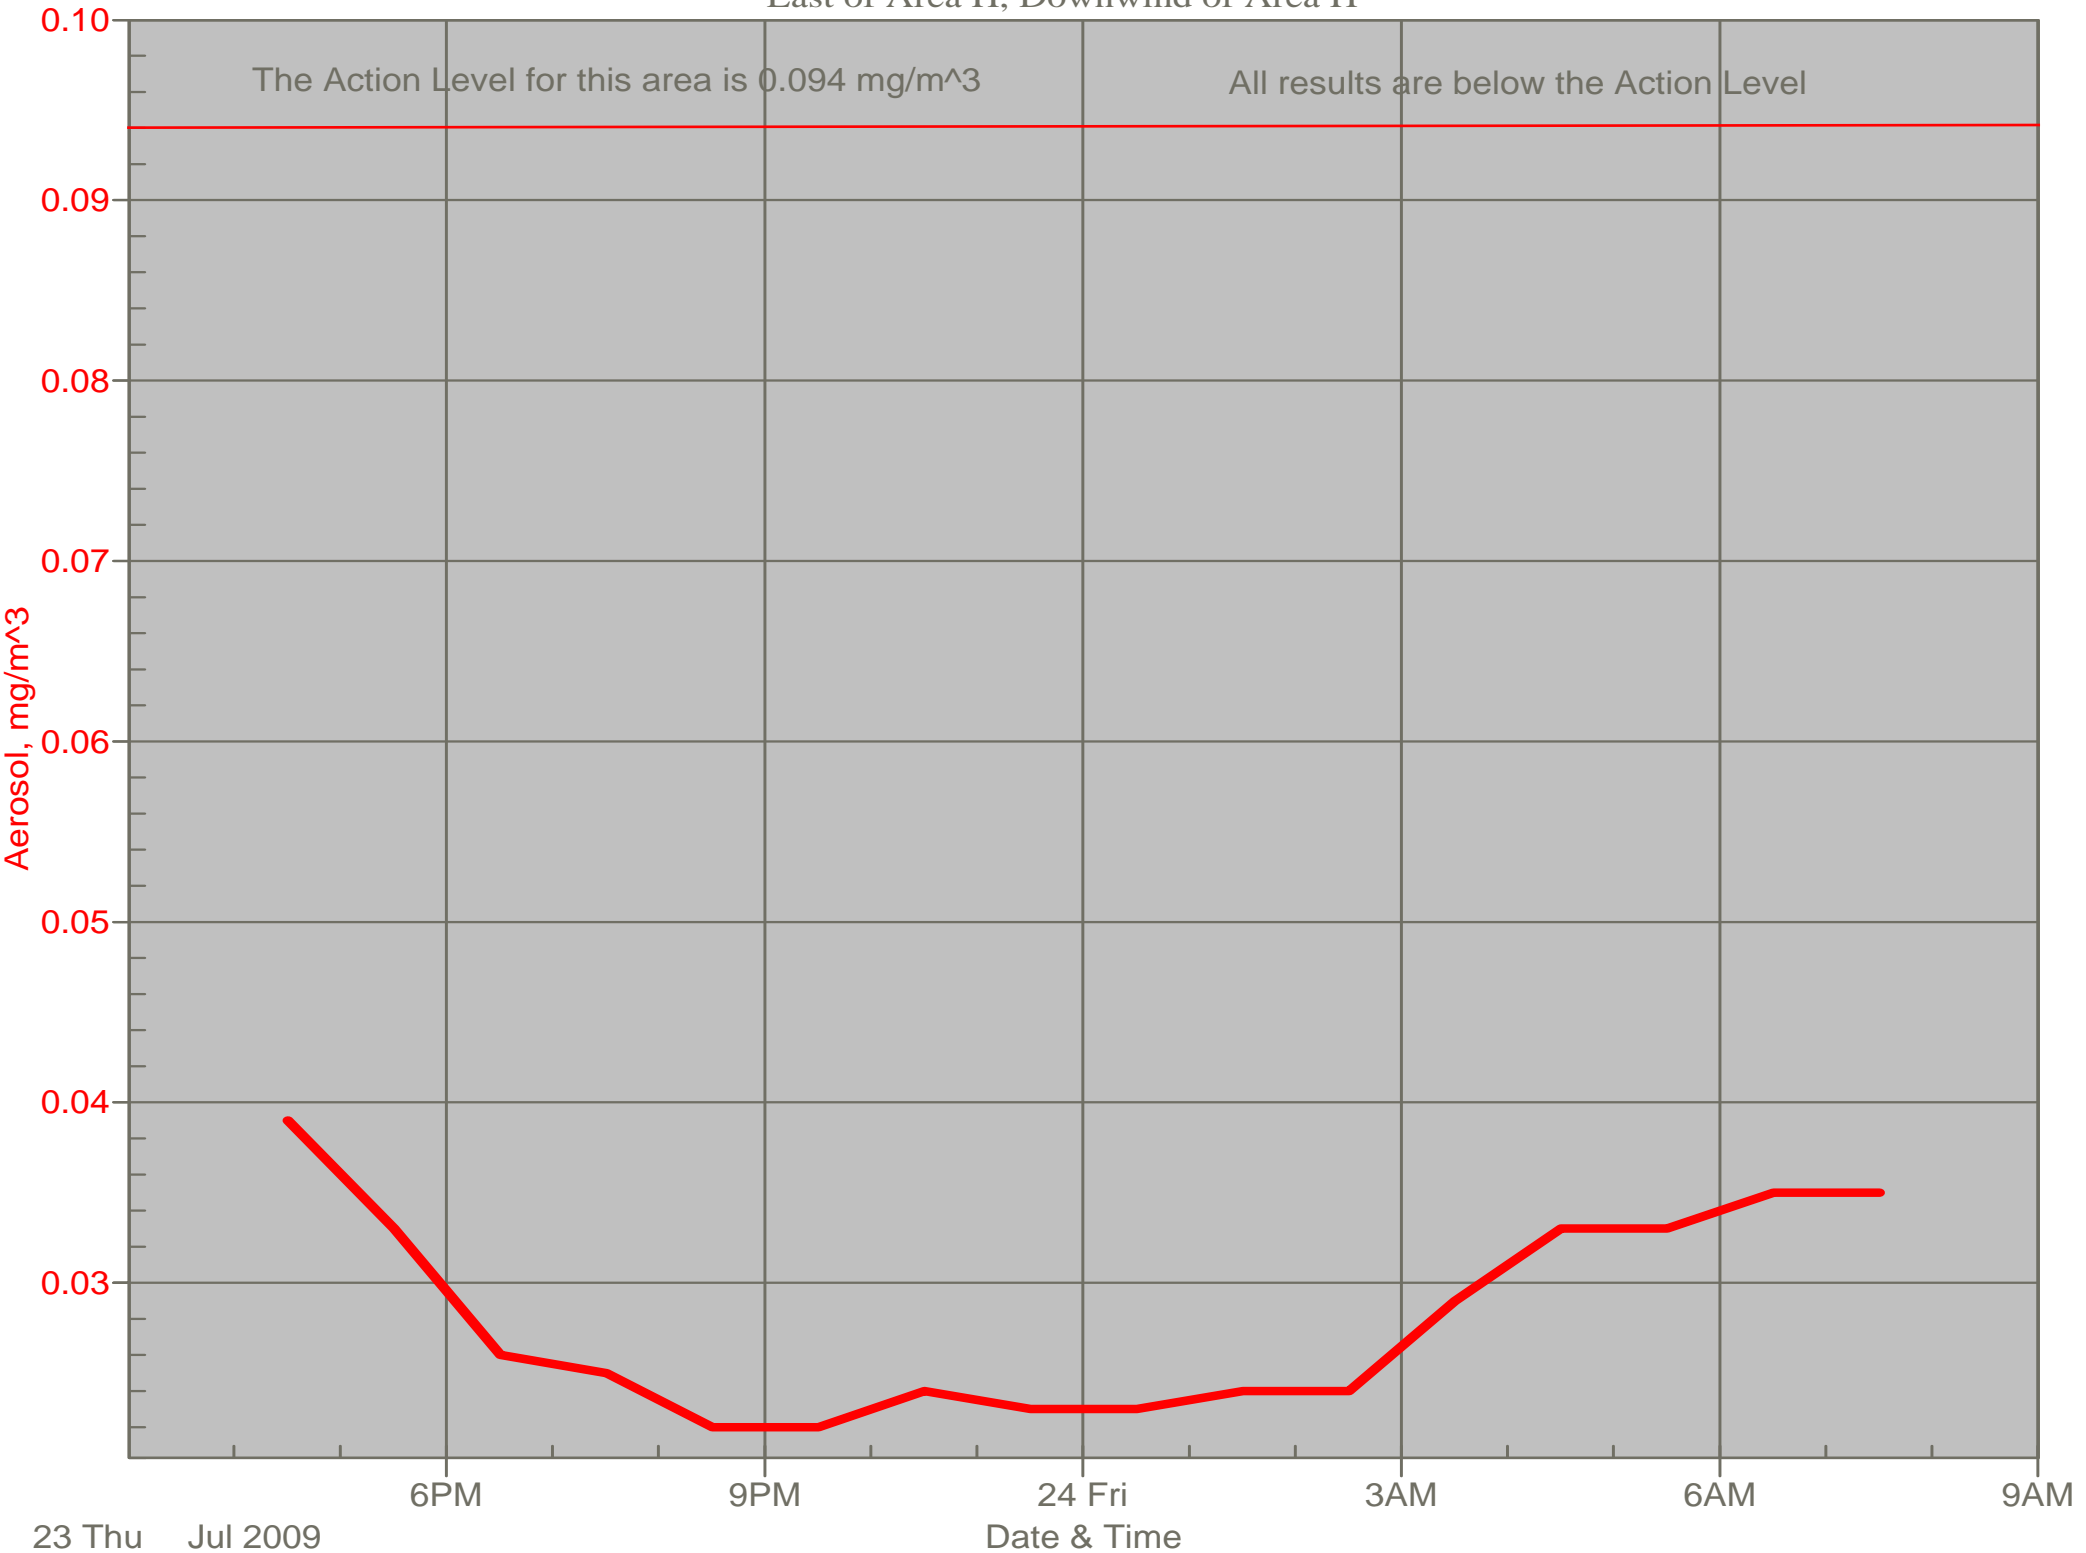

Air Monitor 1 Non-Working Hours

East of CA, Downwind of CA Material

Air Monitor 2 Non-Working Hours

South of CA, Sulphur Creek Monitoring

Air Monitor 3 Non-Working Hours

East of Area H, Downwind of Area H

Air Monitor 4 Non-Working Hours

Southwest of CA, Upwind of Site