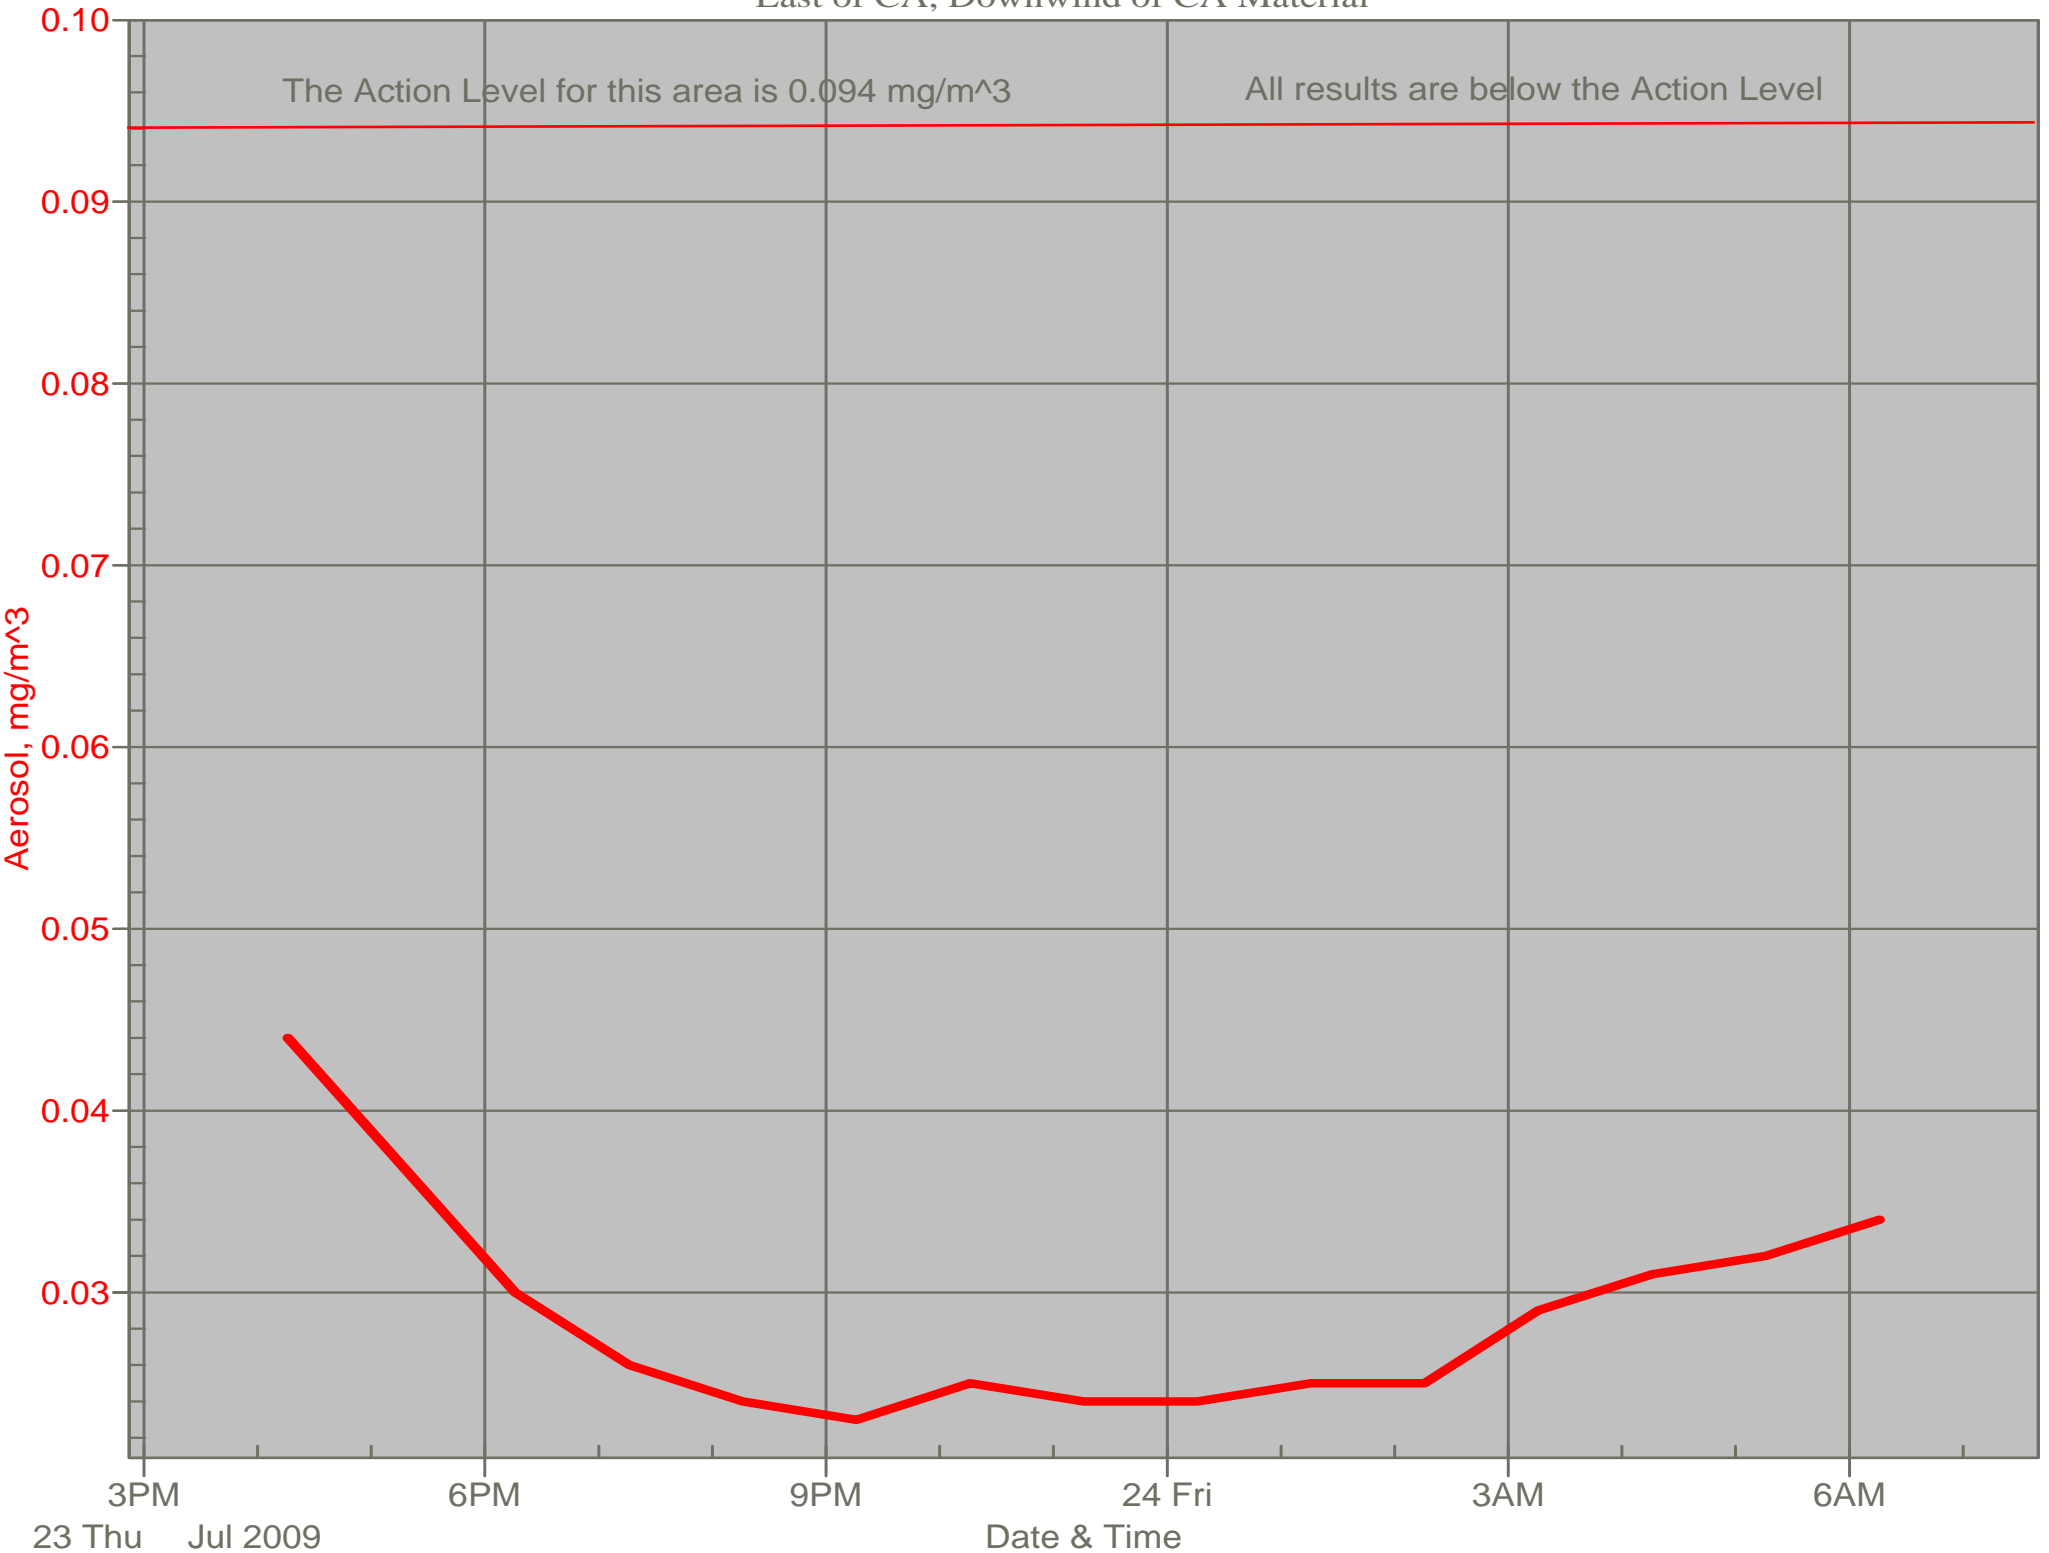

Air Monitor 1 Non-Working Hours

East of CA, Downwind of CA Material

Air Monitor 2 Non-Working Hours

South of CA, Sulphur Creek Monitoring

Air Monitor 3 Non-Working Hours

East of Area H, Downwind of Area H

Air Monitor 4 Non-Working Hours

Southwest of CA, Upwind of Site