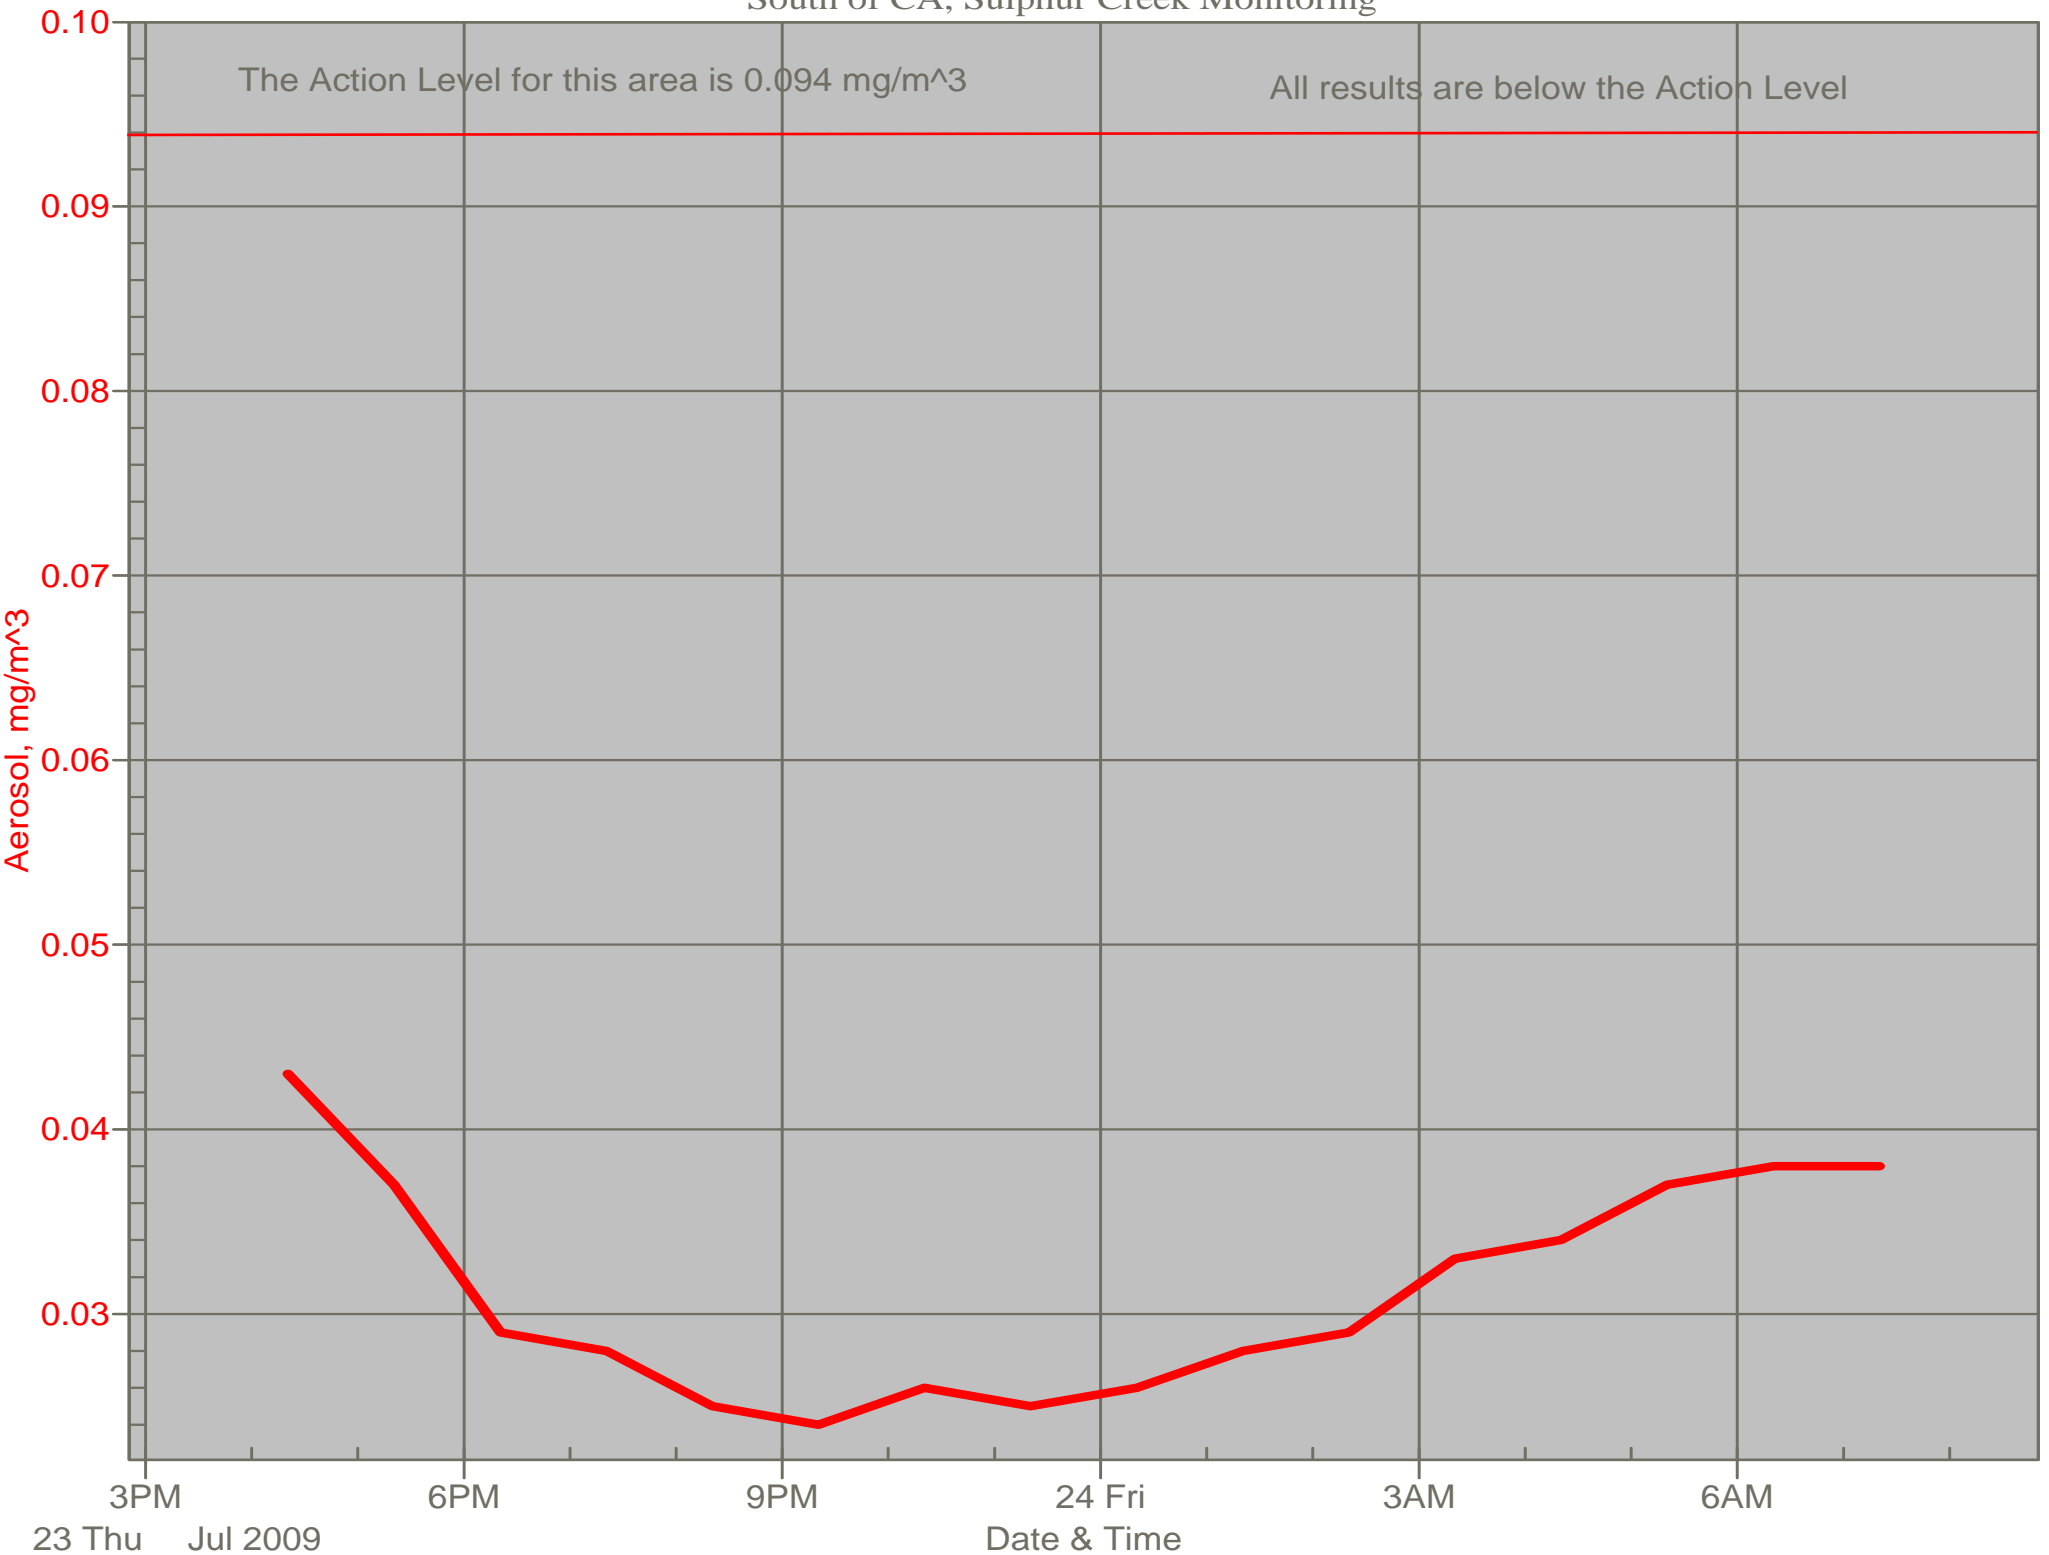

Air Monitor 1 Non-Working Hours

East of CA, Downwind of CA Material

Air Monitor 2 Non-Working Hours

South of CA, Sulphur Creek Monitoring

Air Monitor 3 Non-Working Hours

East of Area H, Downwind of Area H

Air Monitor 4 Non-Working Hours

Southwest of CA, Upwind of Site