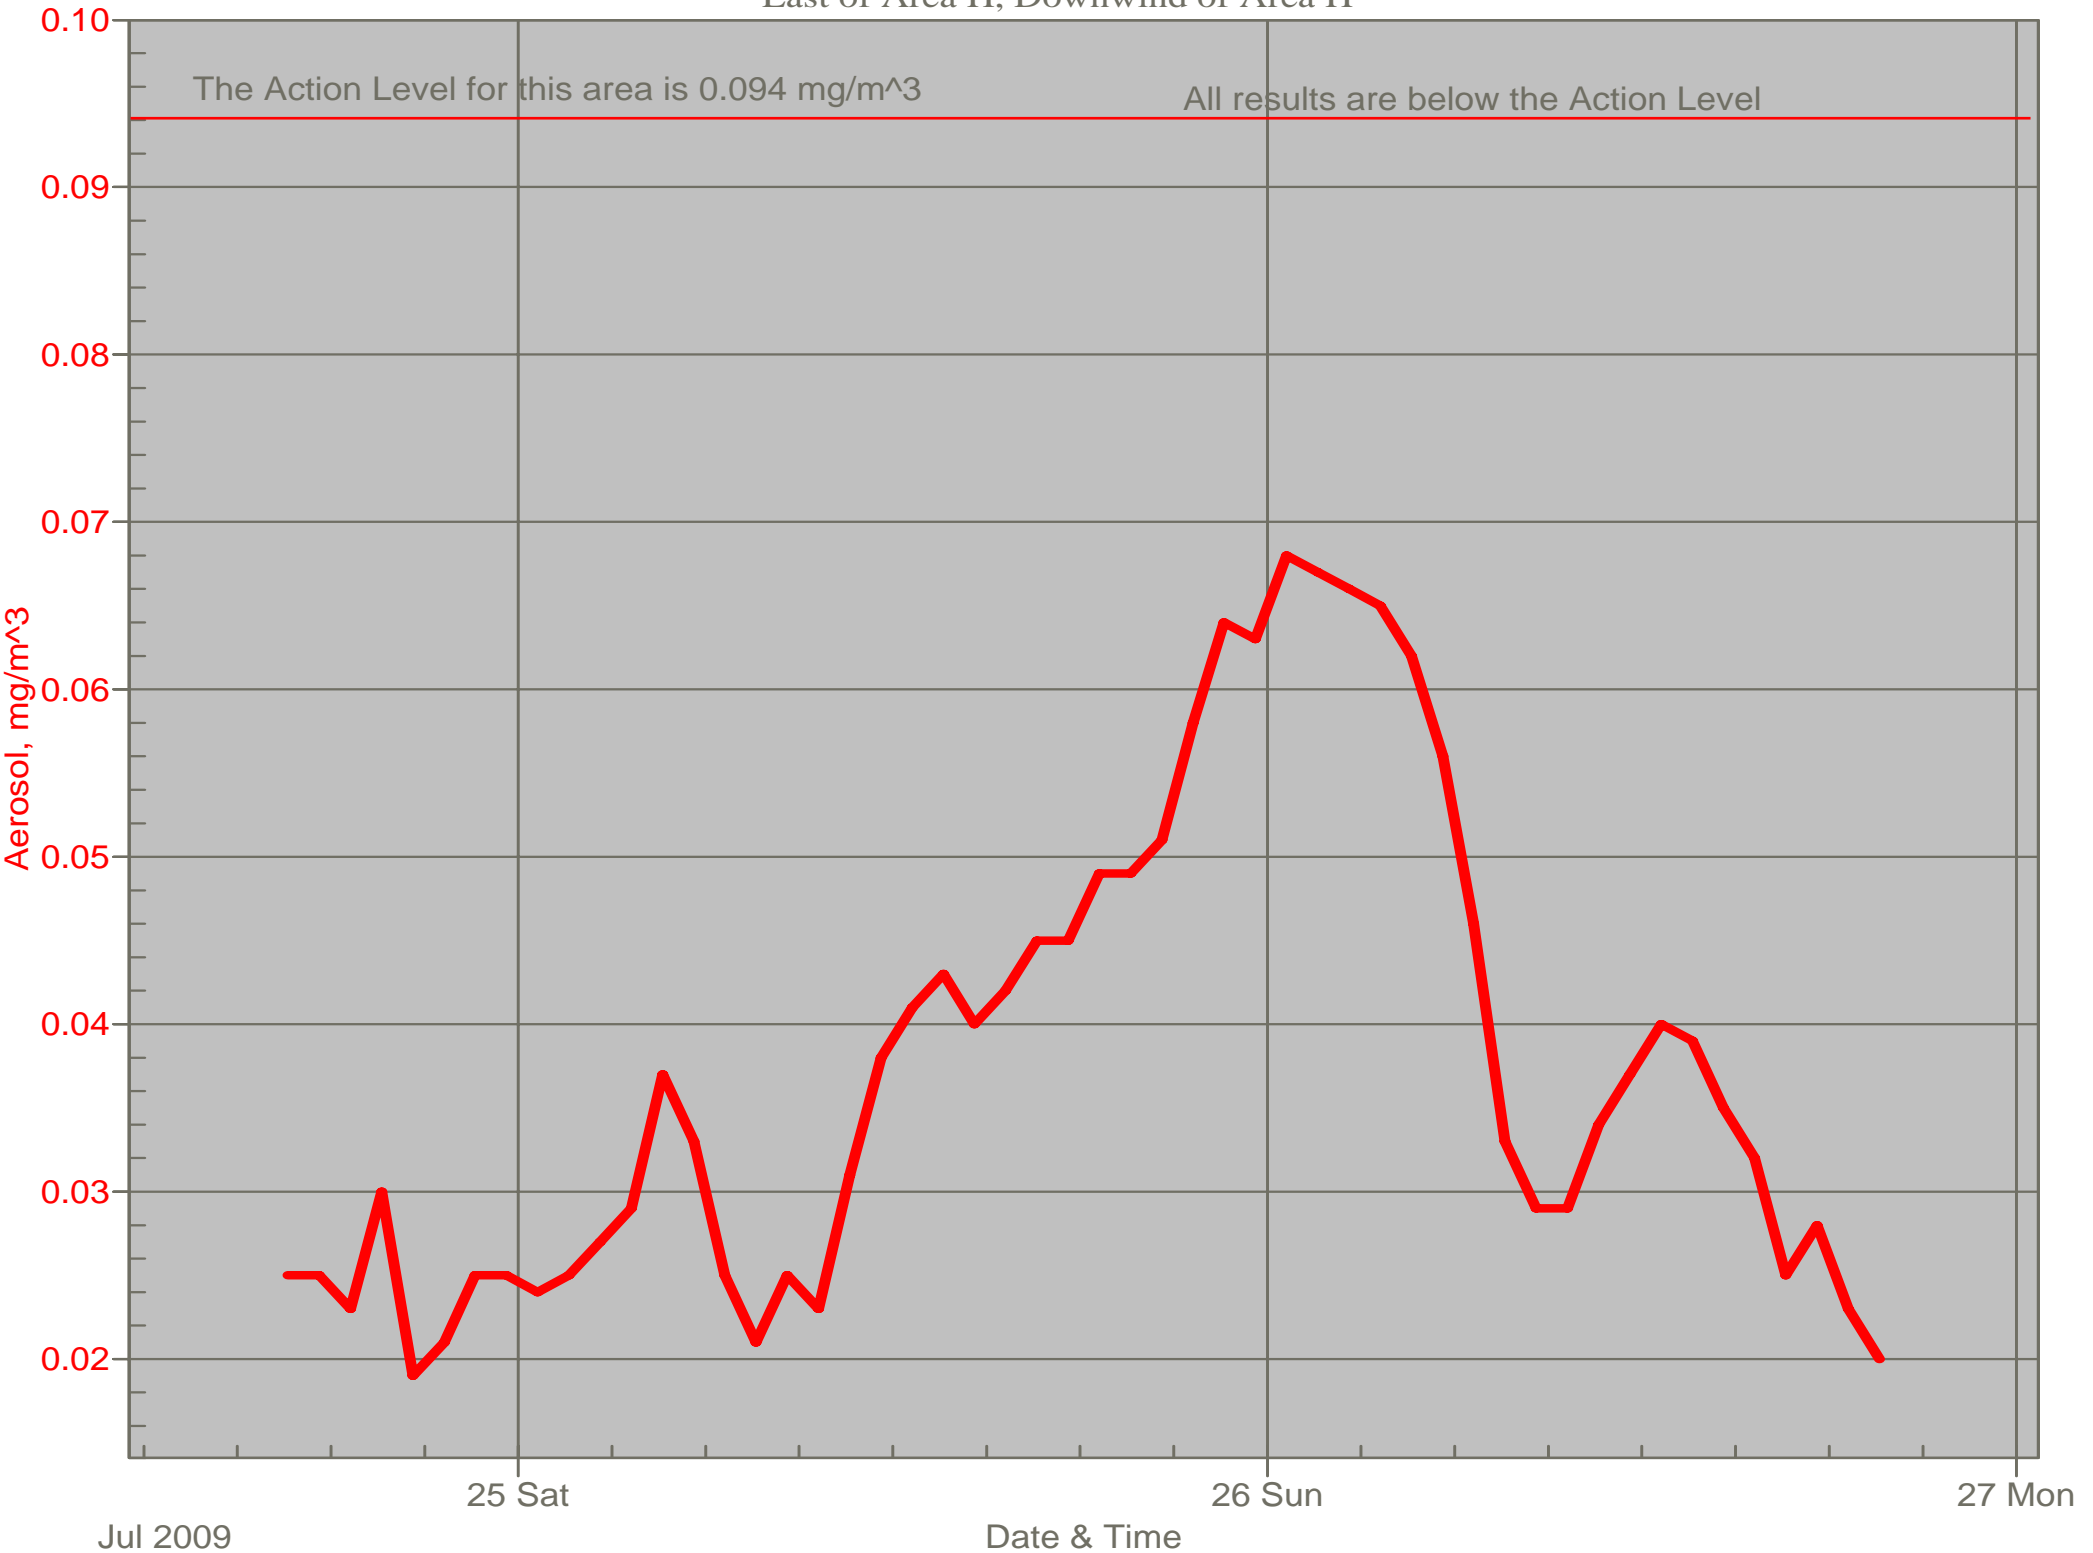

Air Monitor 1 Non-Working Hours

East of CA, Downwind of CA Material

Air Monitor 2 Non-Working Hours

South of CA, Sulphur Creek Monitoring

Air Monitor 3 Non-Working Hours

East of Area H, Downwind of Area H

Air Monitor 4 Non-Working Hours

Southwest of CA, Upwind of Site