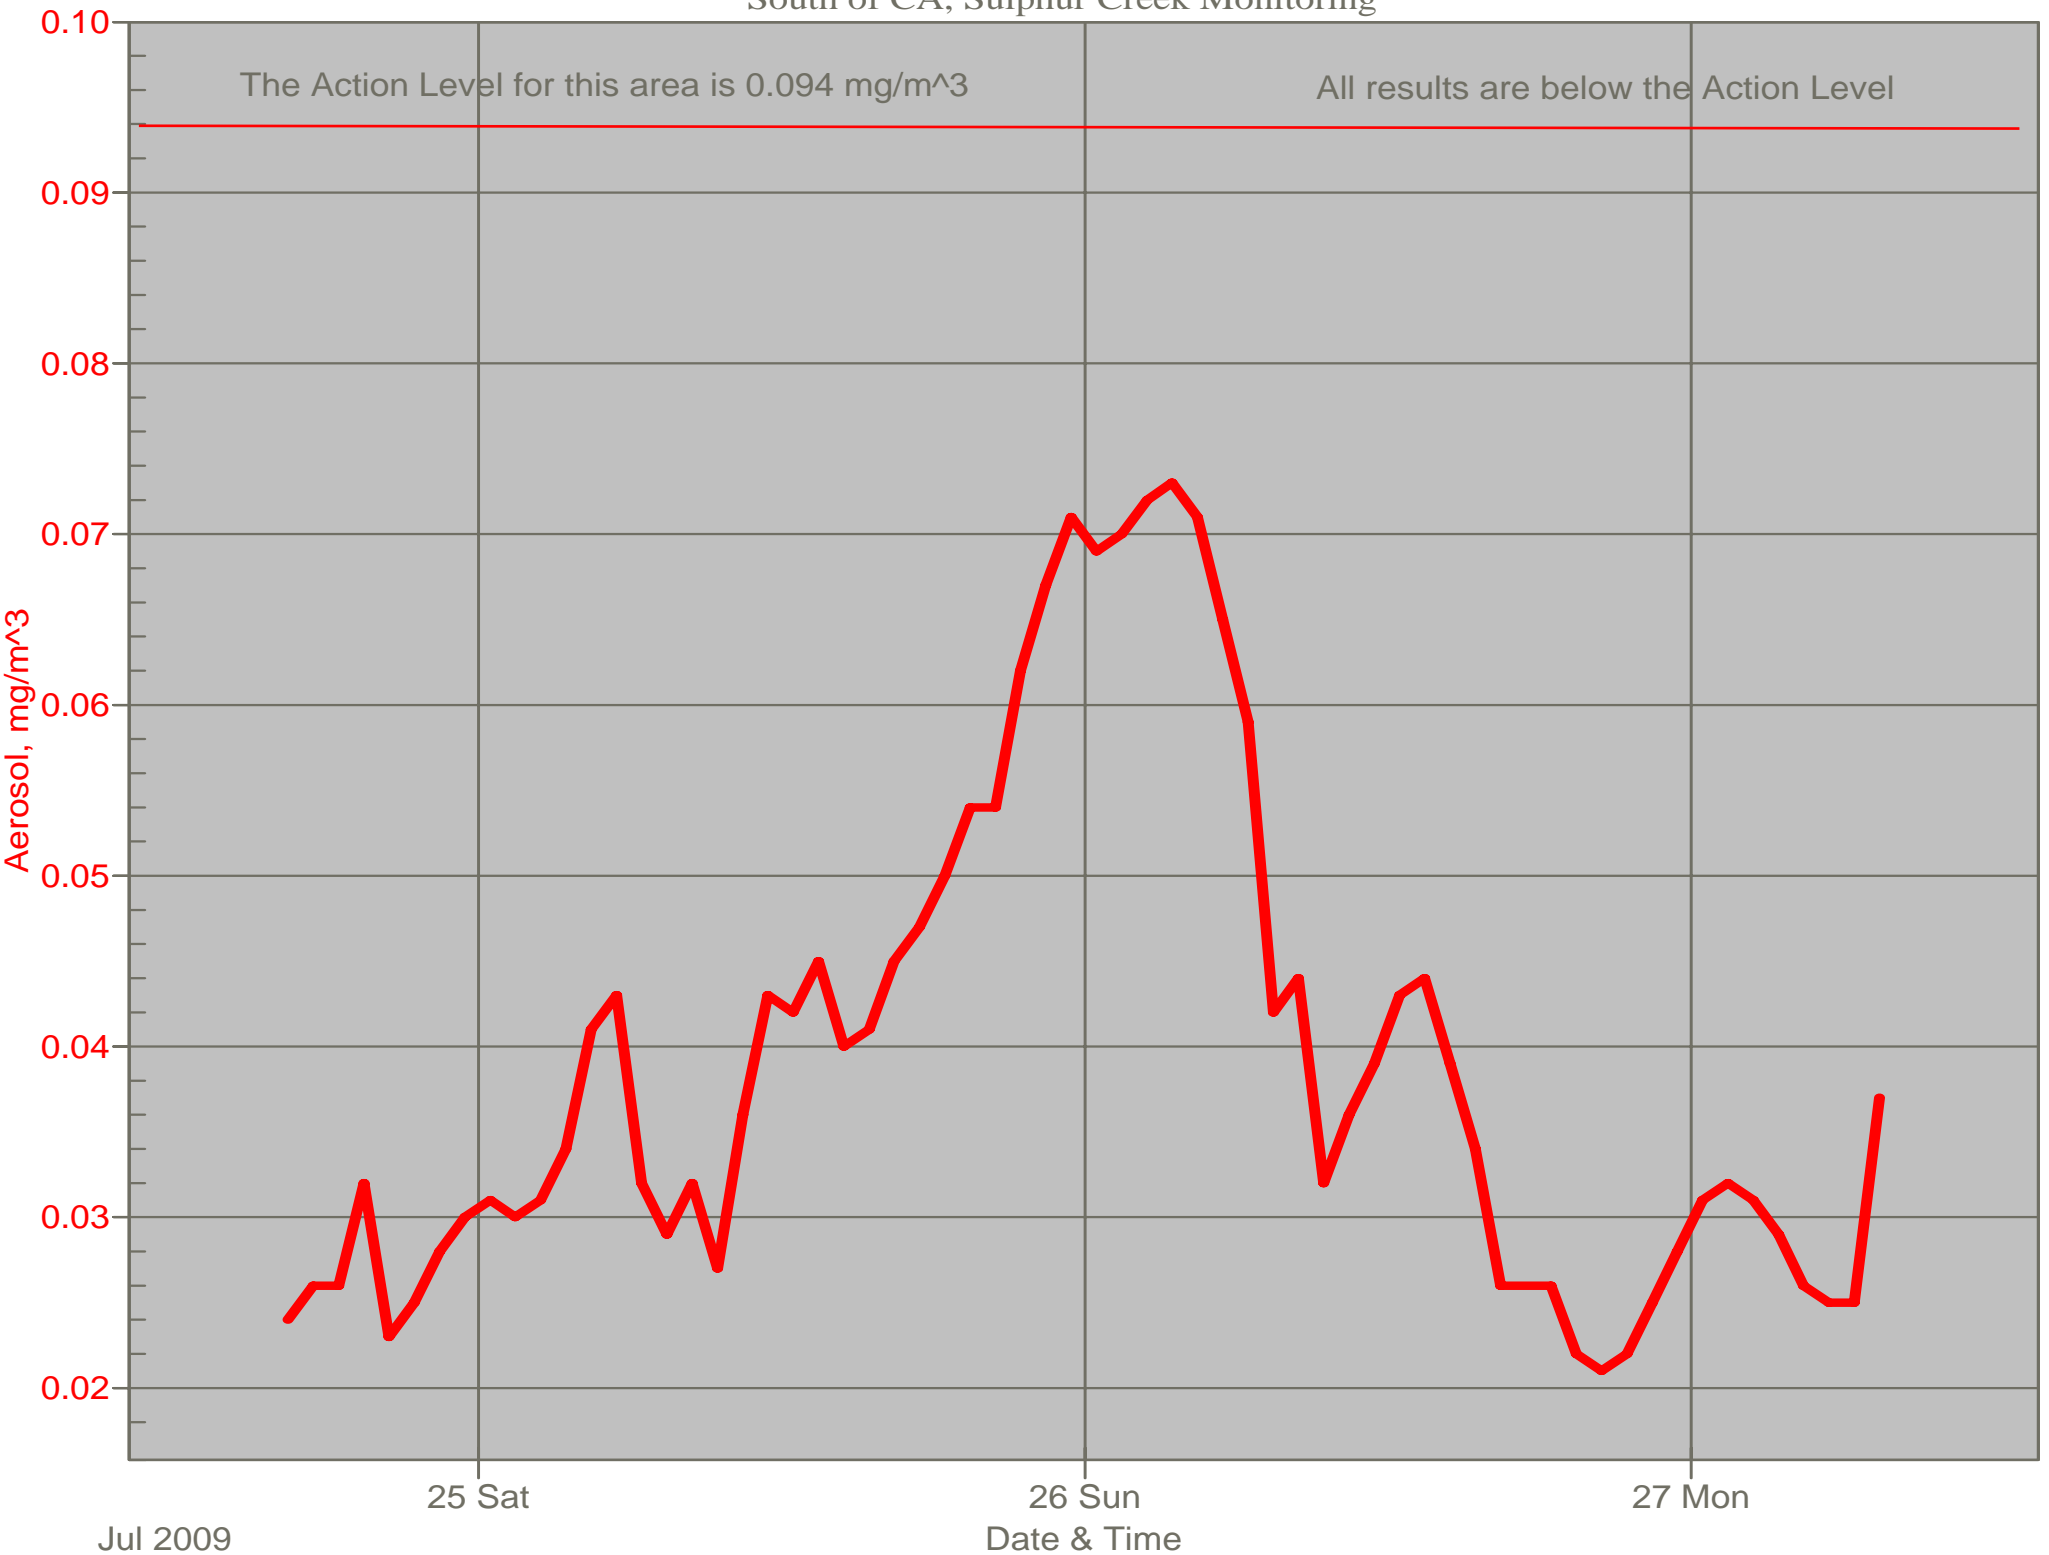

Air Monitor 1 Non-Working Hours

East of CA, Downwind of CA Material

Air Monitor 2 Non-Working Hours

South of CA, Sulphur Creek Monitoring

Air Monitor 3 Non-Working Hours

East of Area H, Downwind of Area H

Air Monitor 4 Non-Working Hours

Southwest of CA, Upwind of Site