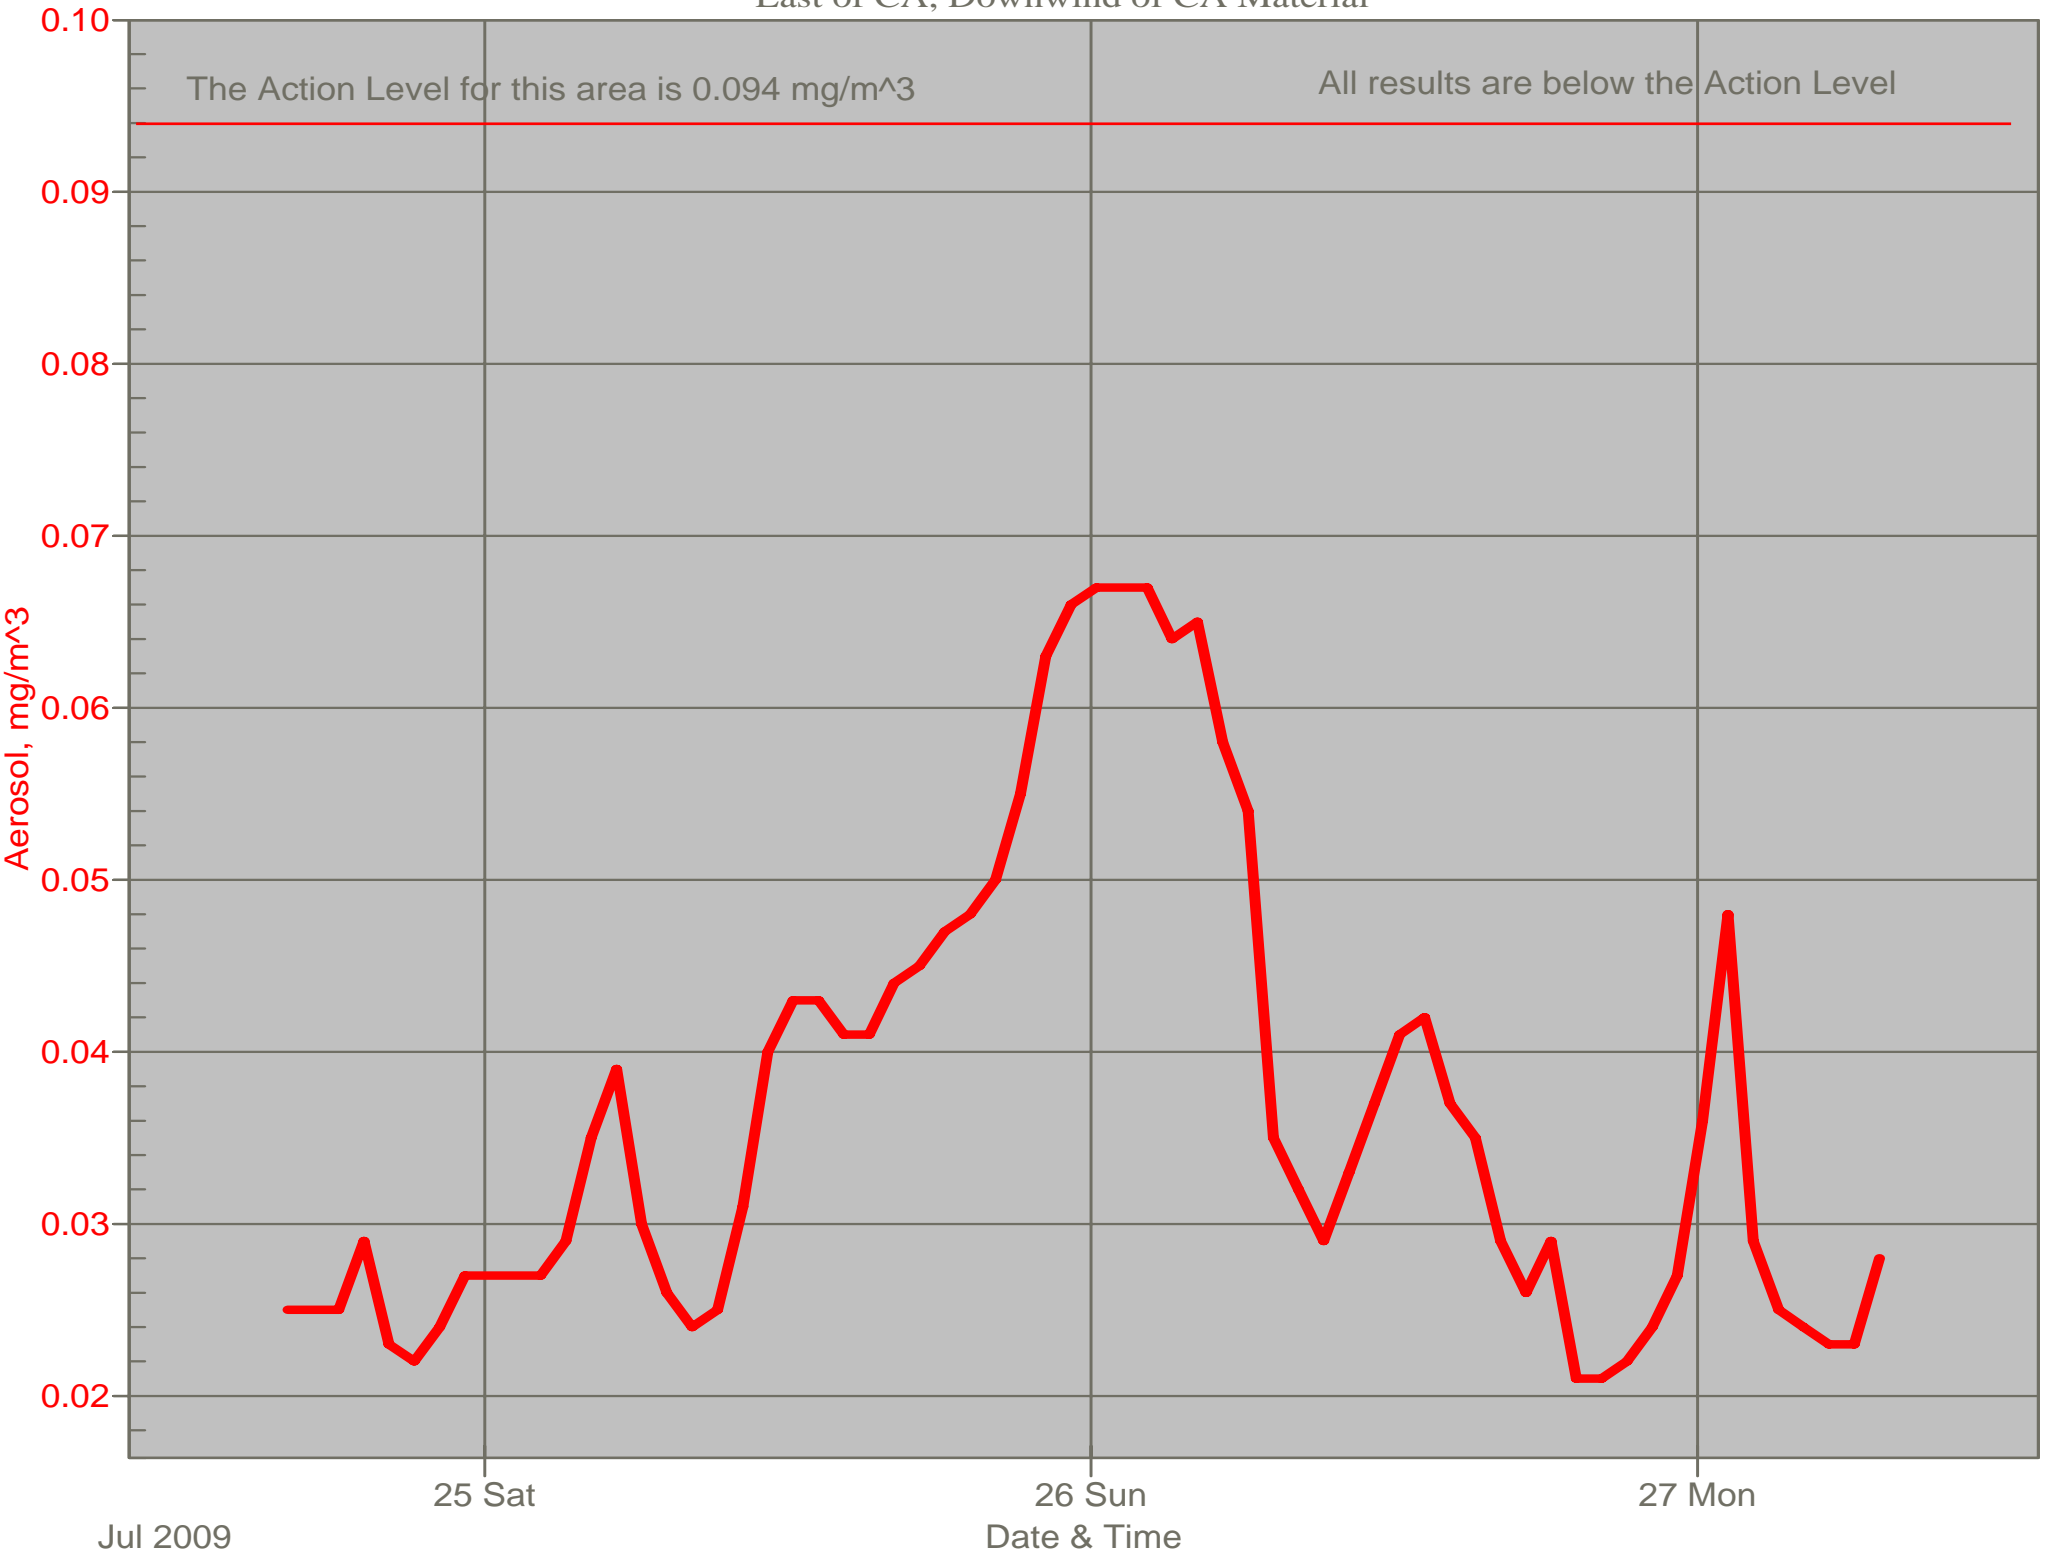

Air Monitor 1 Non-Working Hours

East of CA, Downwind of CA Material

Air Monitor 2 Non-Working Hours

South of CA, Sulphur Creek Monitoring

Air Monitor 3 Non-Working Hours

East of Area H, Downwind of Area H

Air Monitor 4 Non-Working Hours

Southwest of CA, Upwind of Site