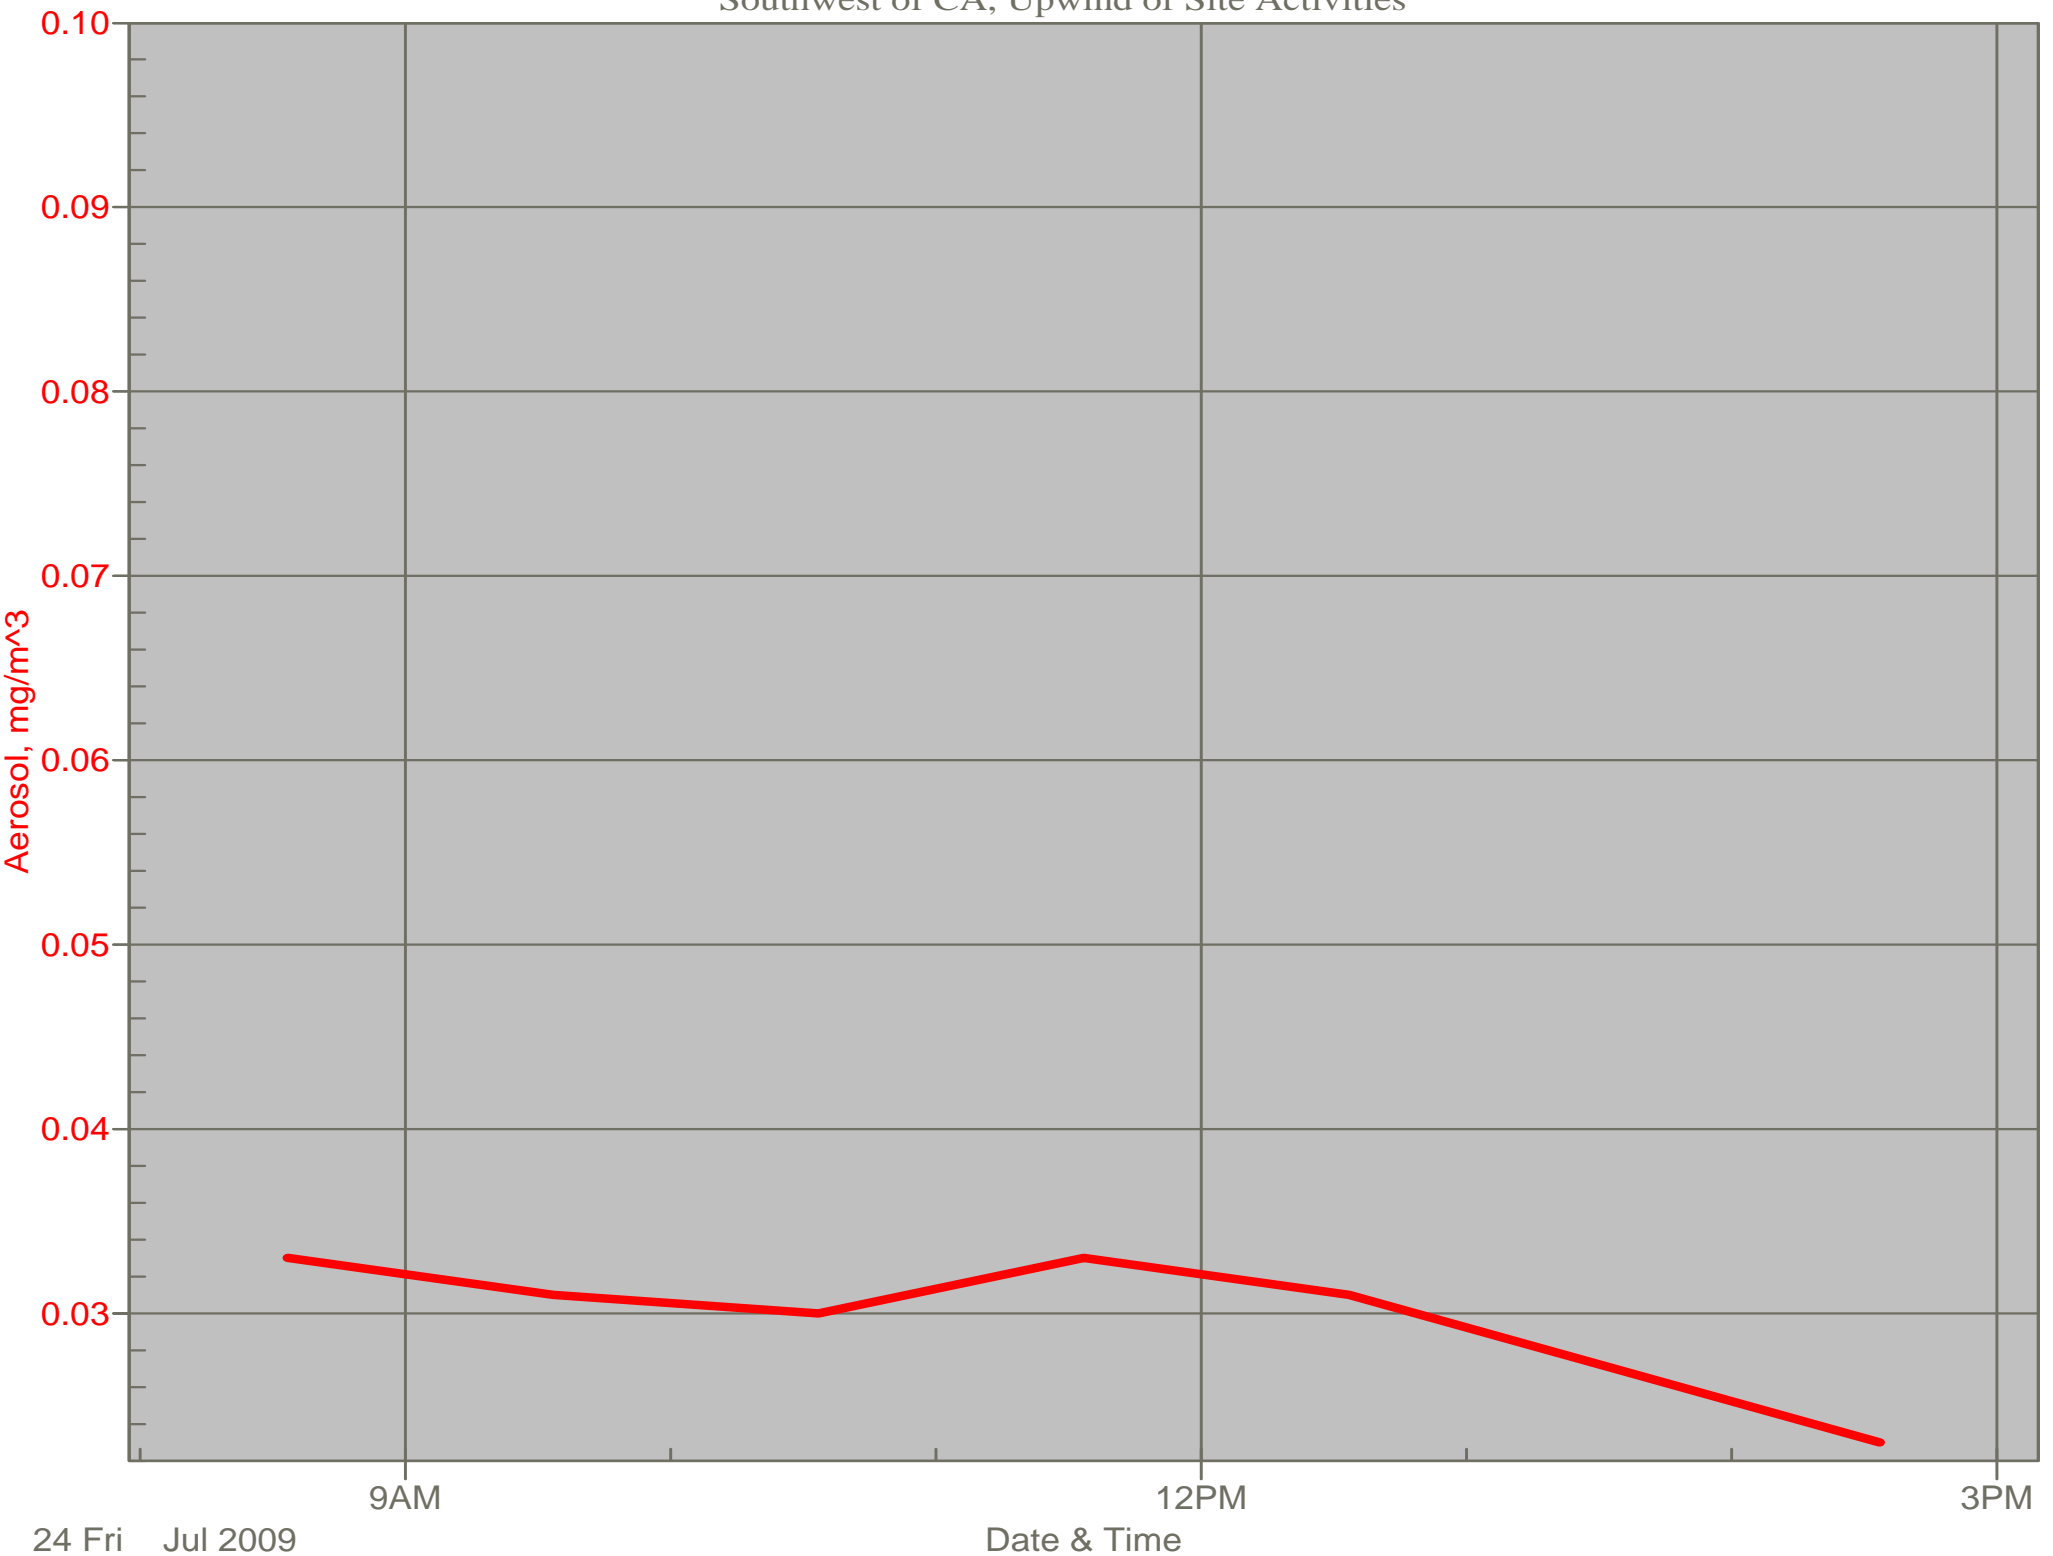

Air Monitor 4

Southwest of CA, Upwind of Site Activities