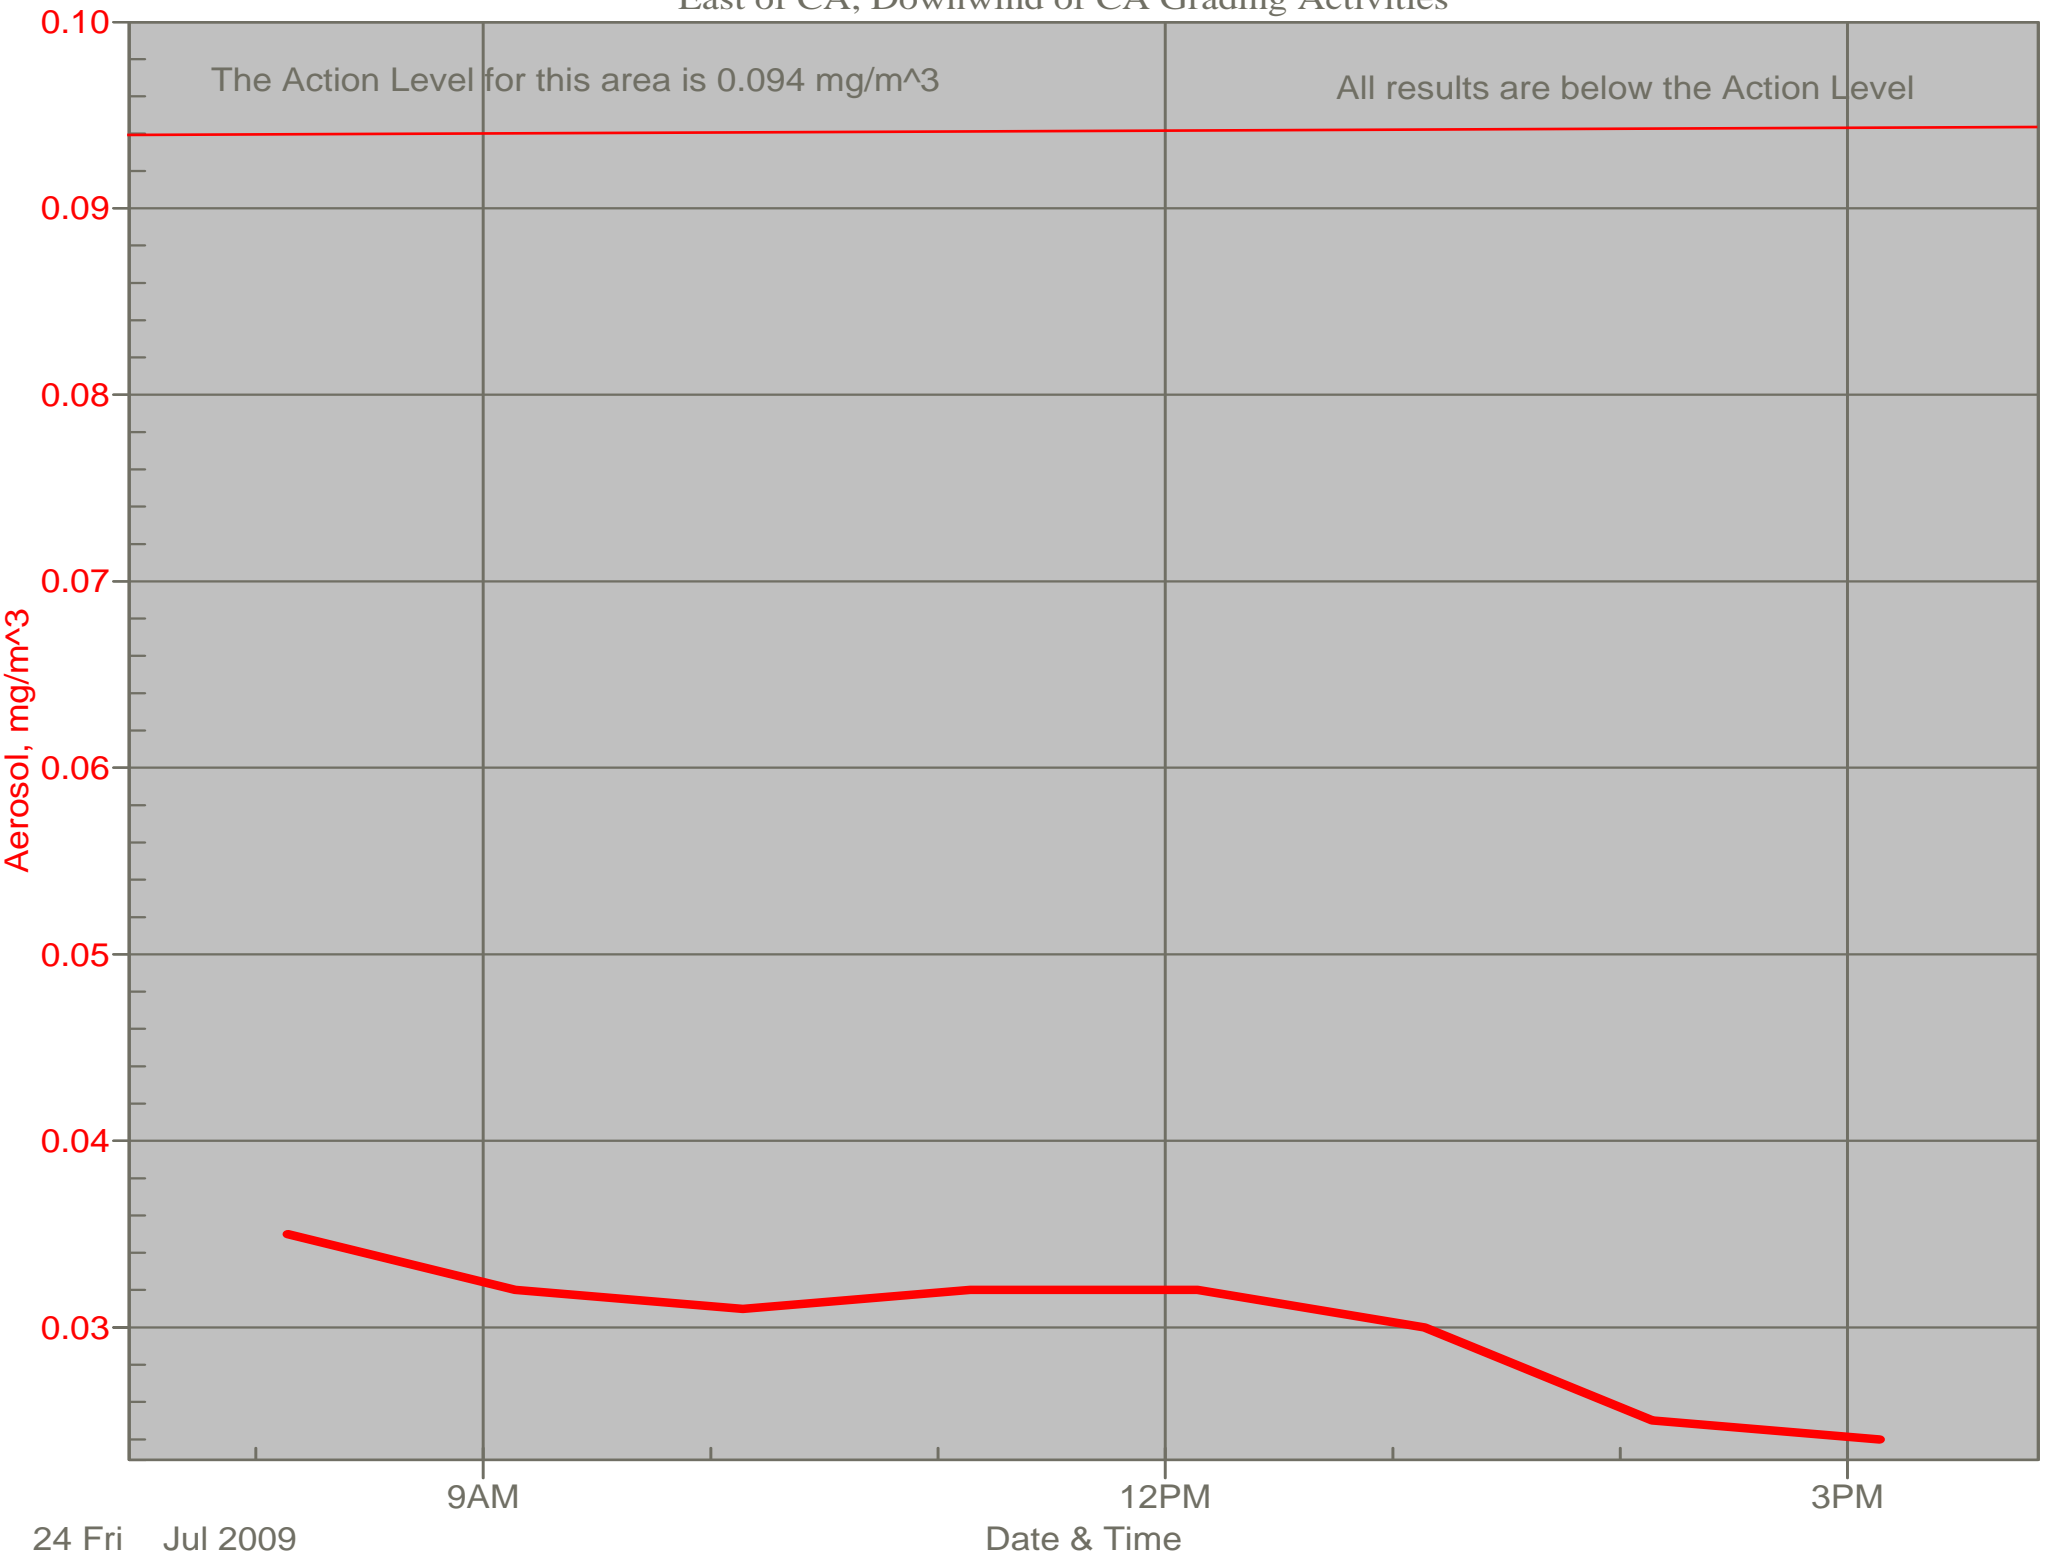

# Air Monitor 1

East of CA, Downwind of CA Grading Activities

# Air Monitor 2

South of CA, Sulphur Creek Monitoring

# Air Monitor 4

Southwest of CA, Upwind of Site Activities