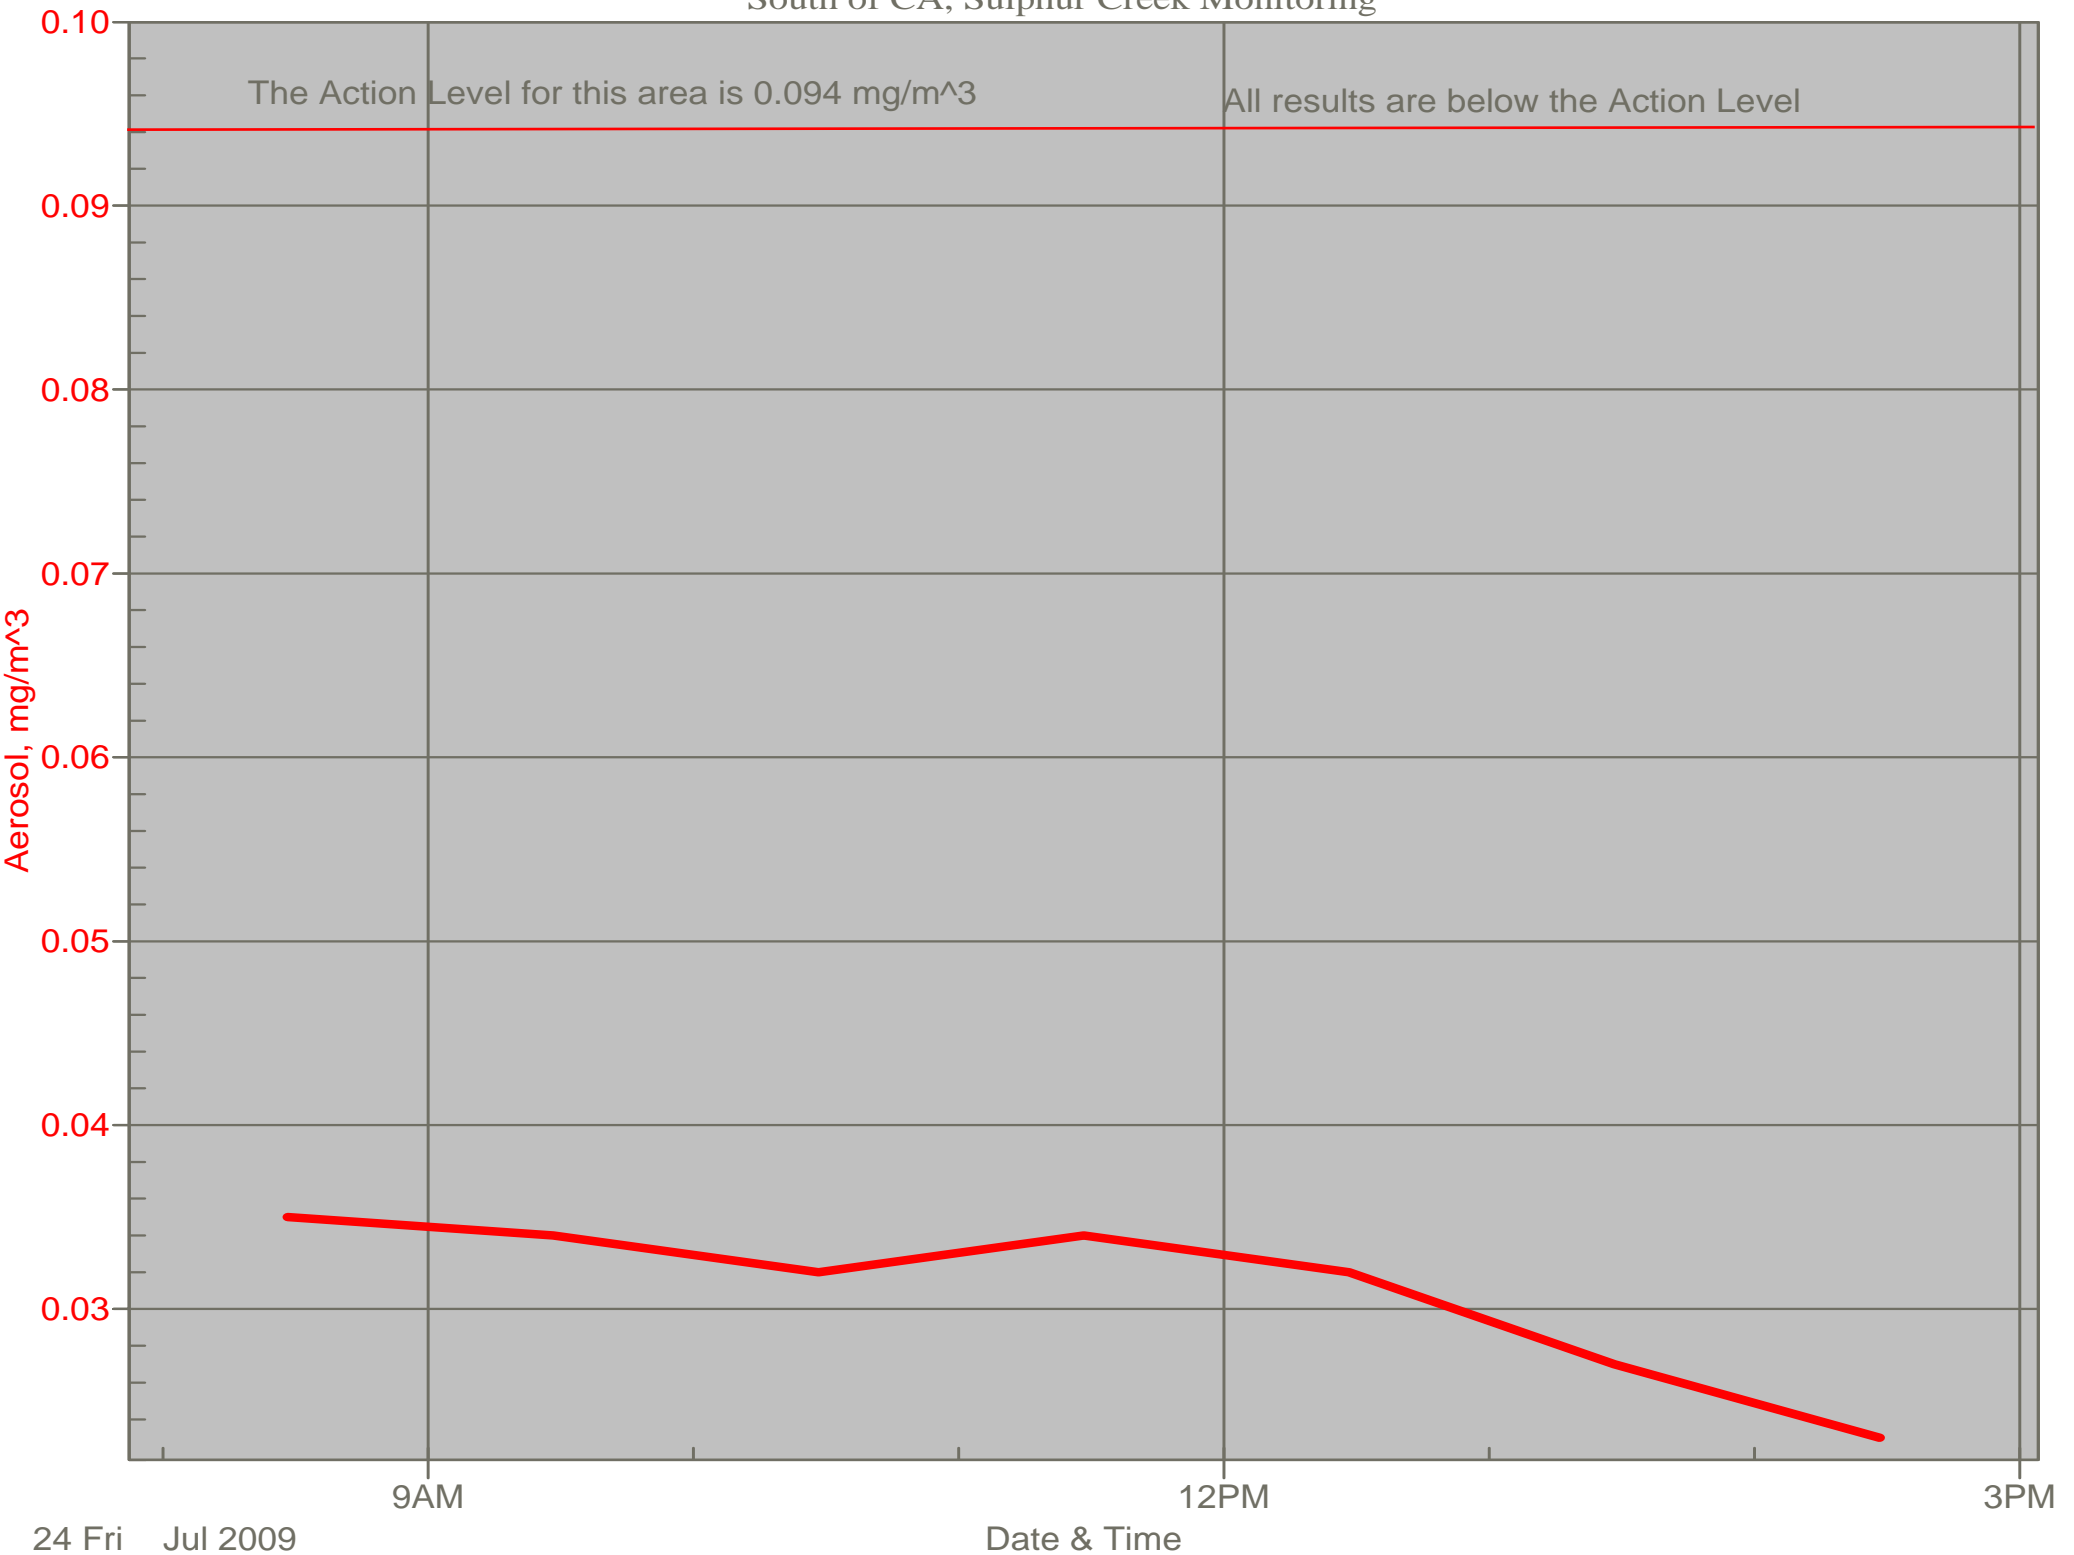

# Air Monitor 1

East of CA, Downwind of CA Grading Activities

# Air Monitor 2

South of CA, Sulphur Creek Monitoring

# Air Monitor 4

Southwest of CA, Upwind of Site Activities