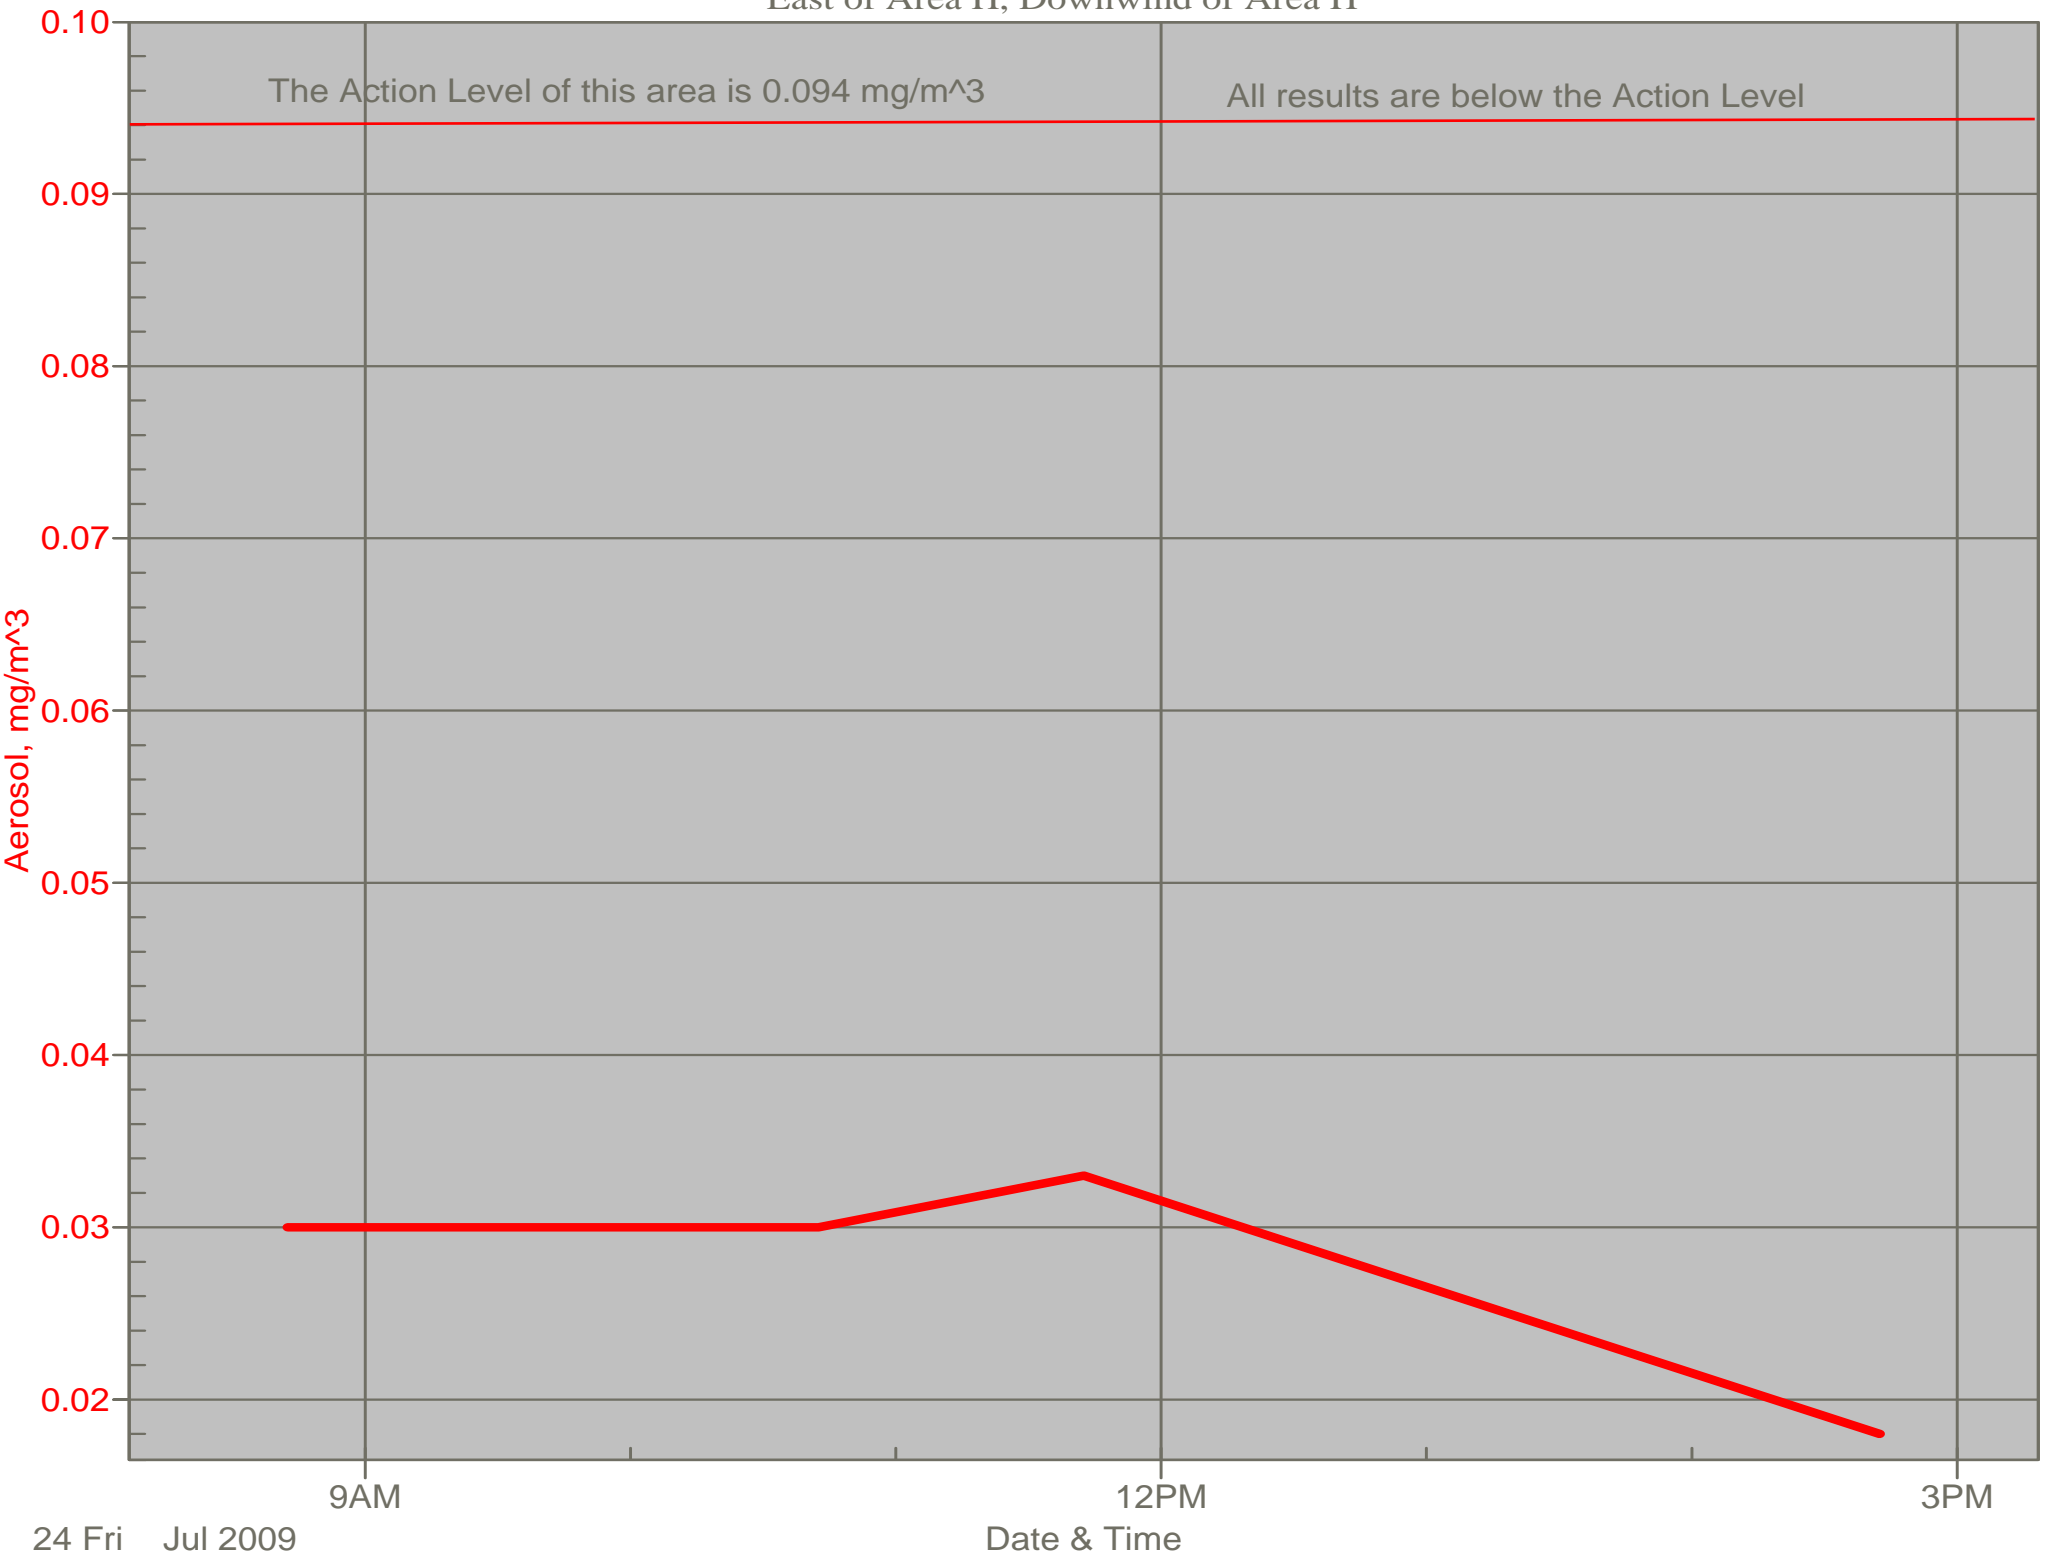

# Air Monitor 1

East of CA, Downwind of CA Grading Activities

# Air Monitor 2

South of CA, Sulphur Creek Monitoring

# Air Monitor 4

Southwest of CA, Upwind of Site Activities