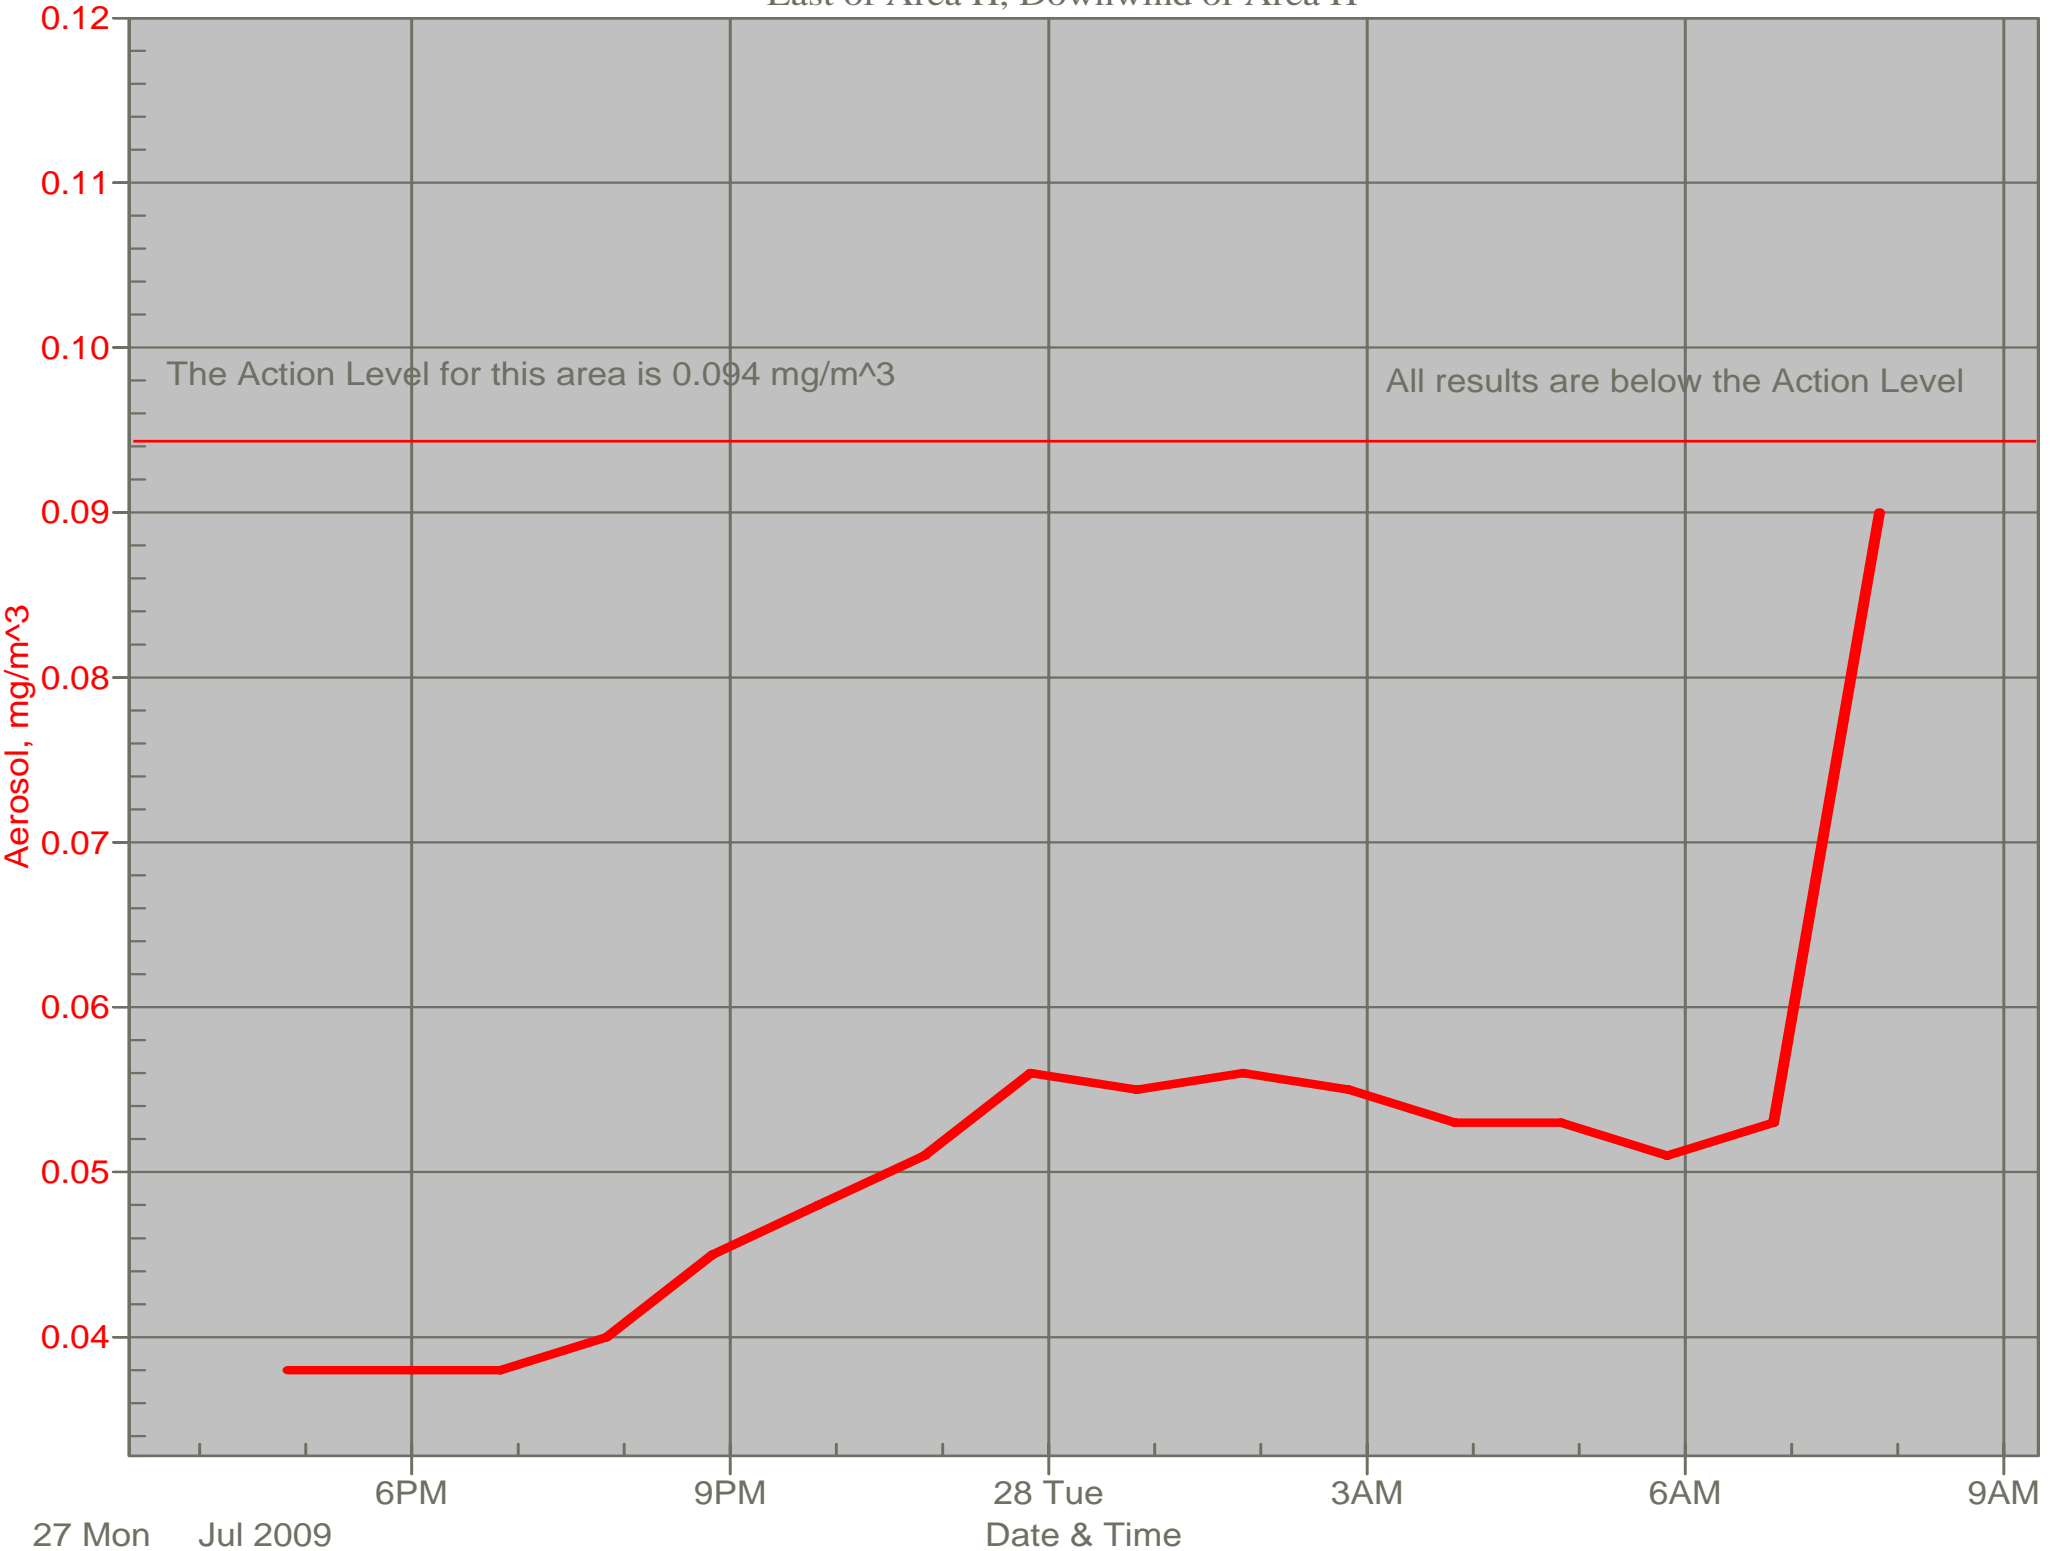

# Air Monitor 1 Non-Working Hours

East of CA, Downwind of CA Material

# Air Monitor 2 Non-Working Hours

South of CA, Sulphur Creek Monitoring

# Air Monitor 3 Non-Working Hours

East of Area H, Downwind of Area H

# Air Monitor 4 Non-Working Hours

Southwest of CA, Upwind of Site