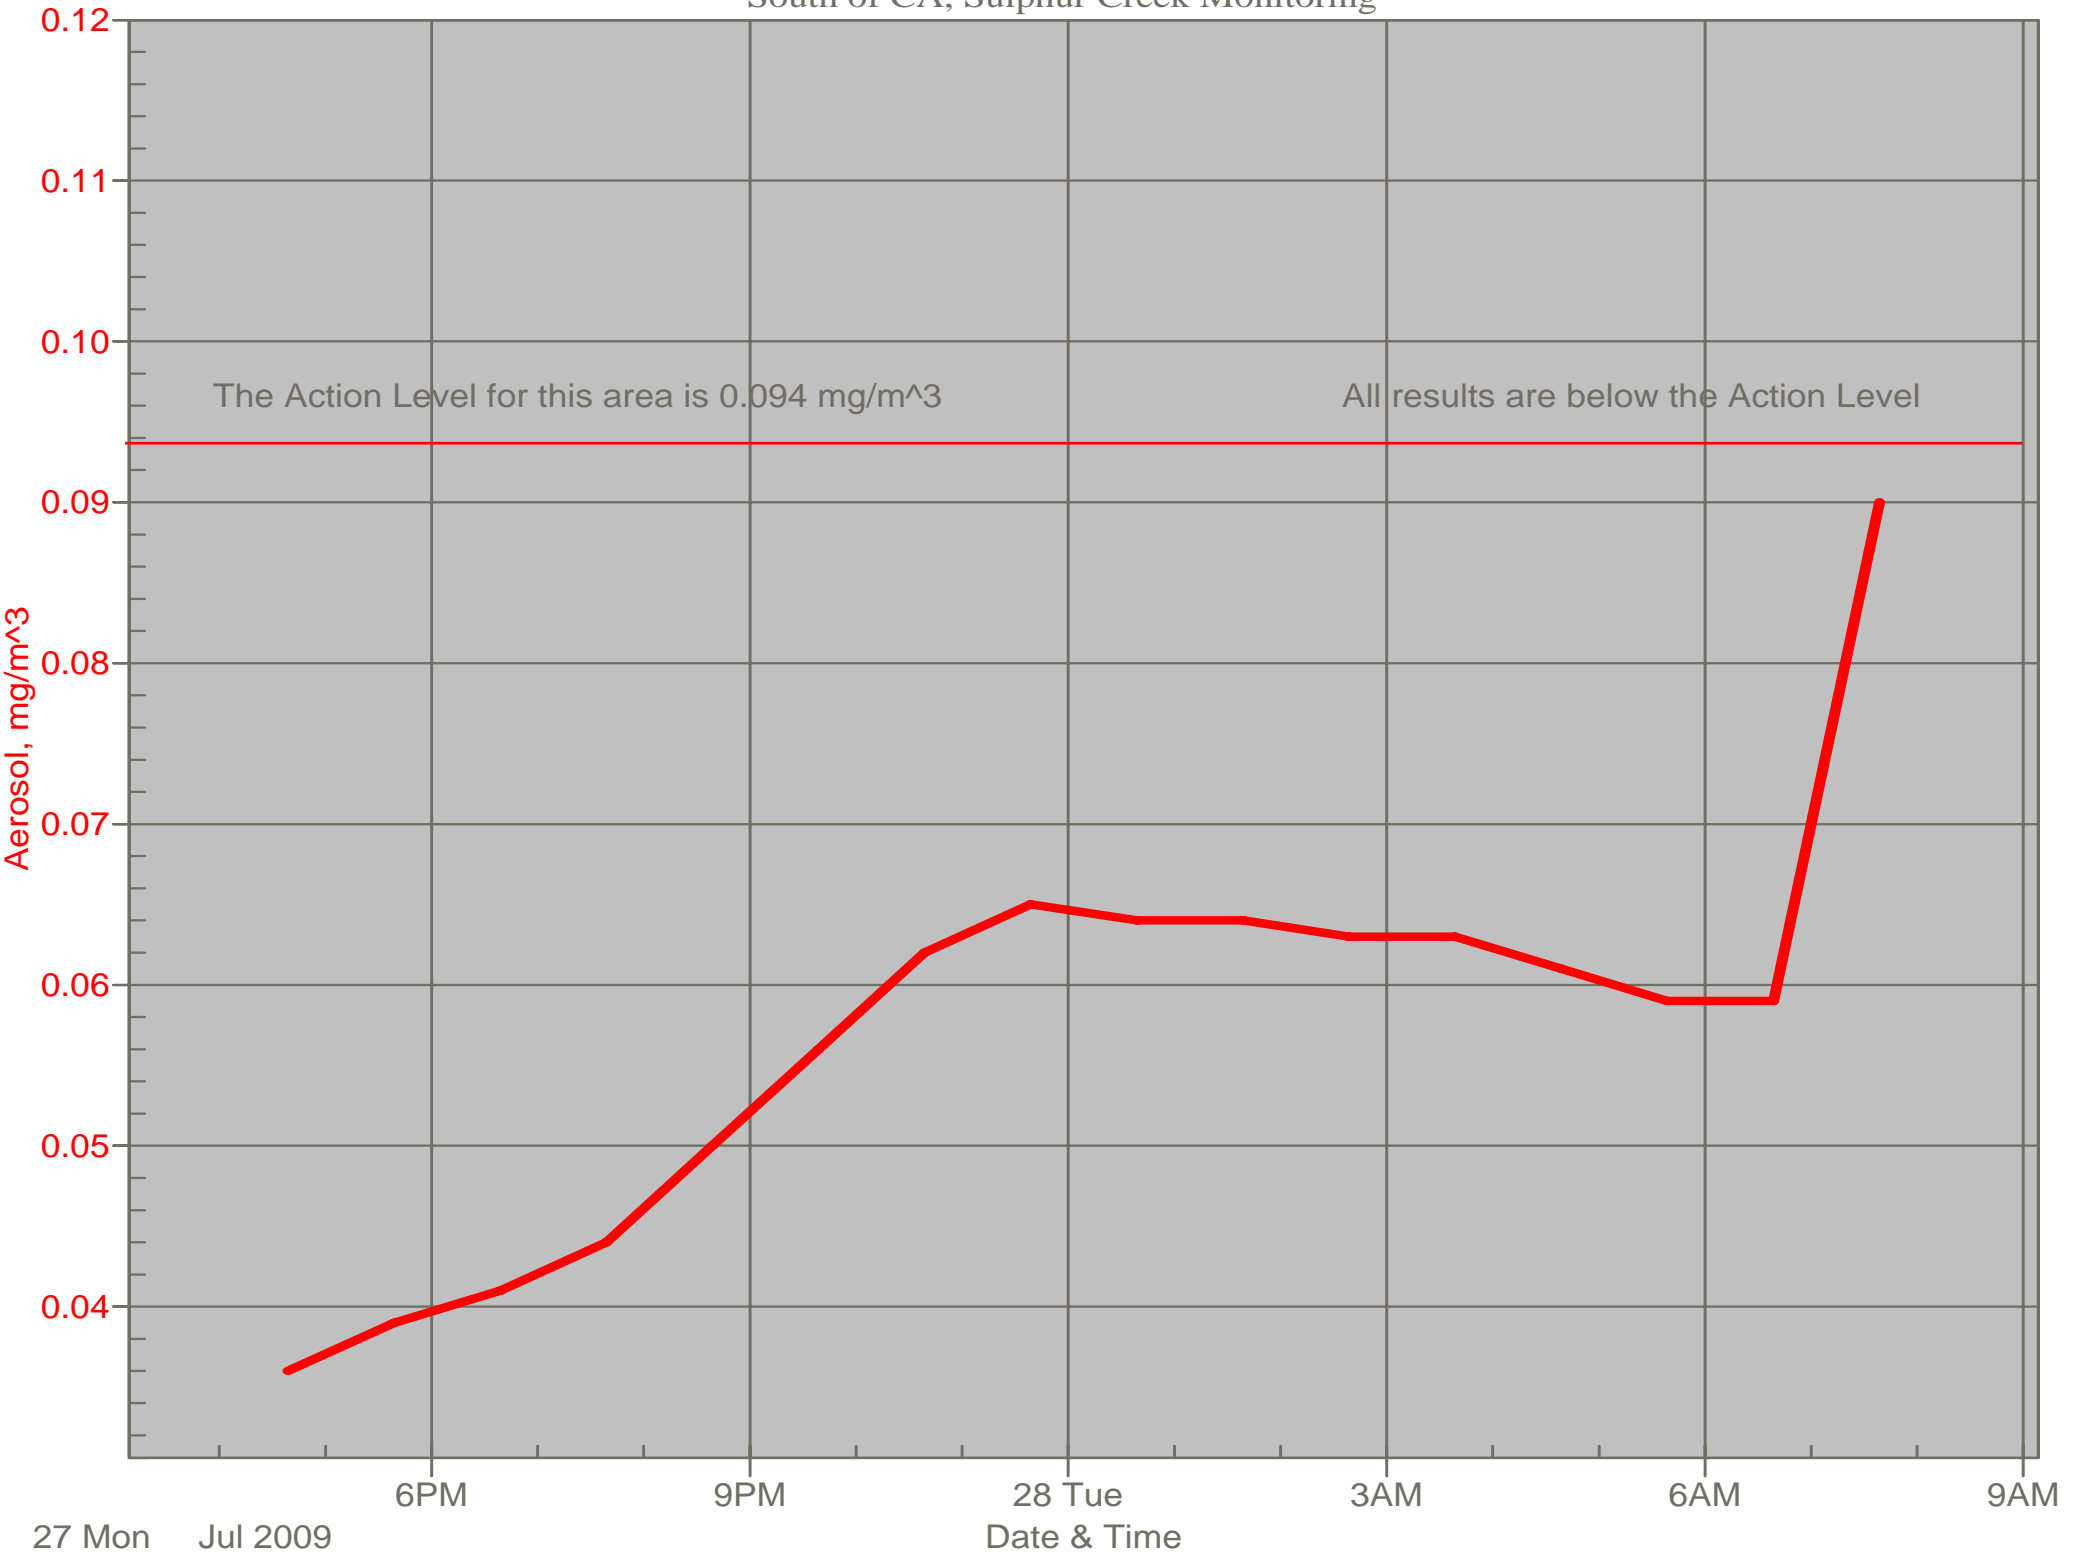

# Air Monitor 1 Non-Working Hours

East of CA, Downwind of CA Material

# Air Monitor 2 Non-Working Hours

South of CA, Sulphur Creek Monitoring

# Air Monitor 3 Non-Working Hours

East of Area H, Downwind of Area H

# Air Monitor 4 Non-Working Hours

Southwest of CA, Upwind of Site