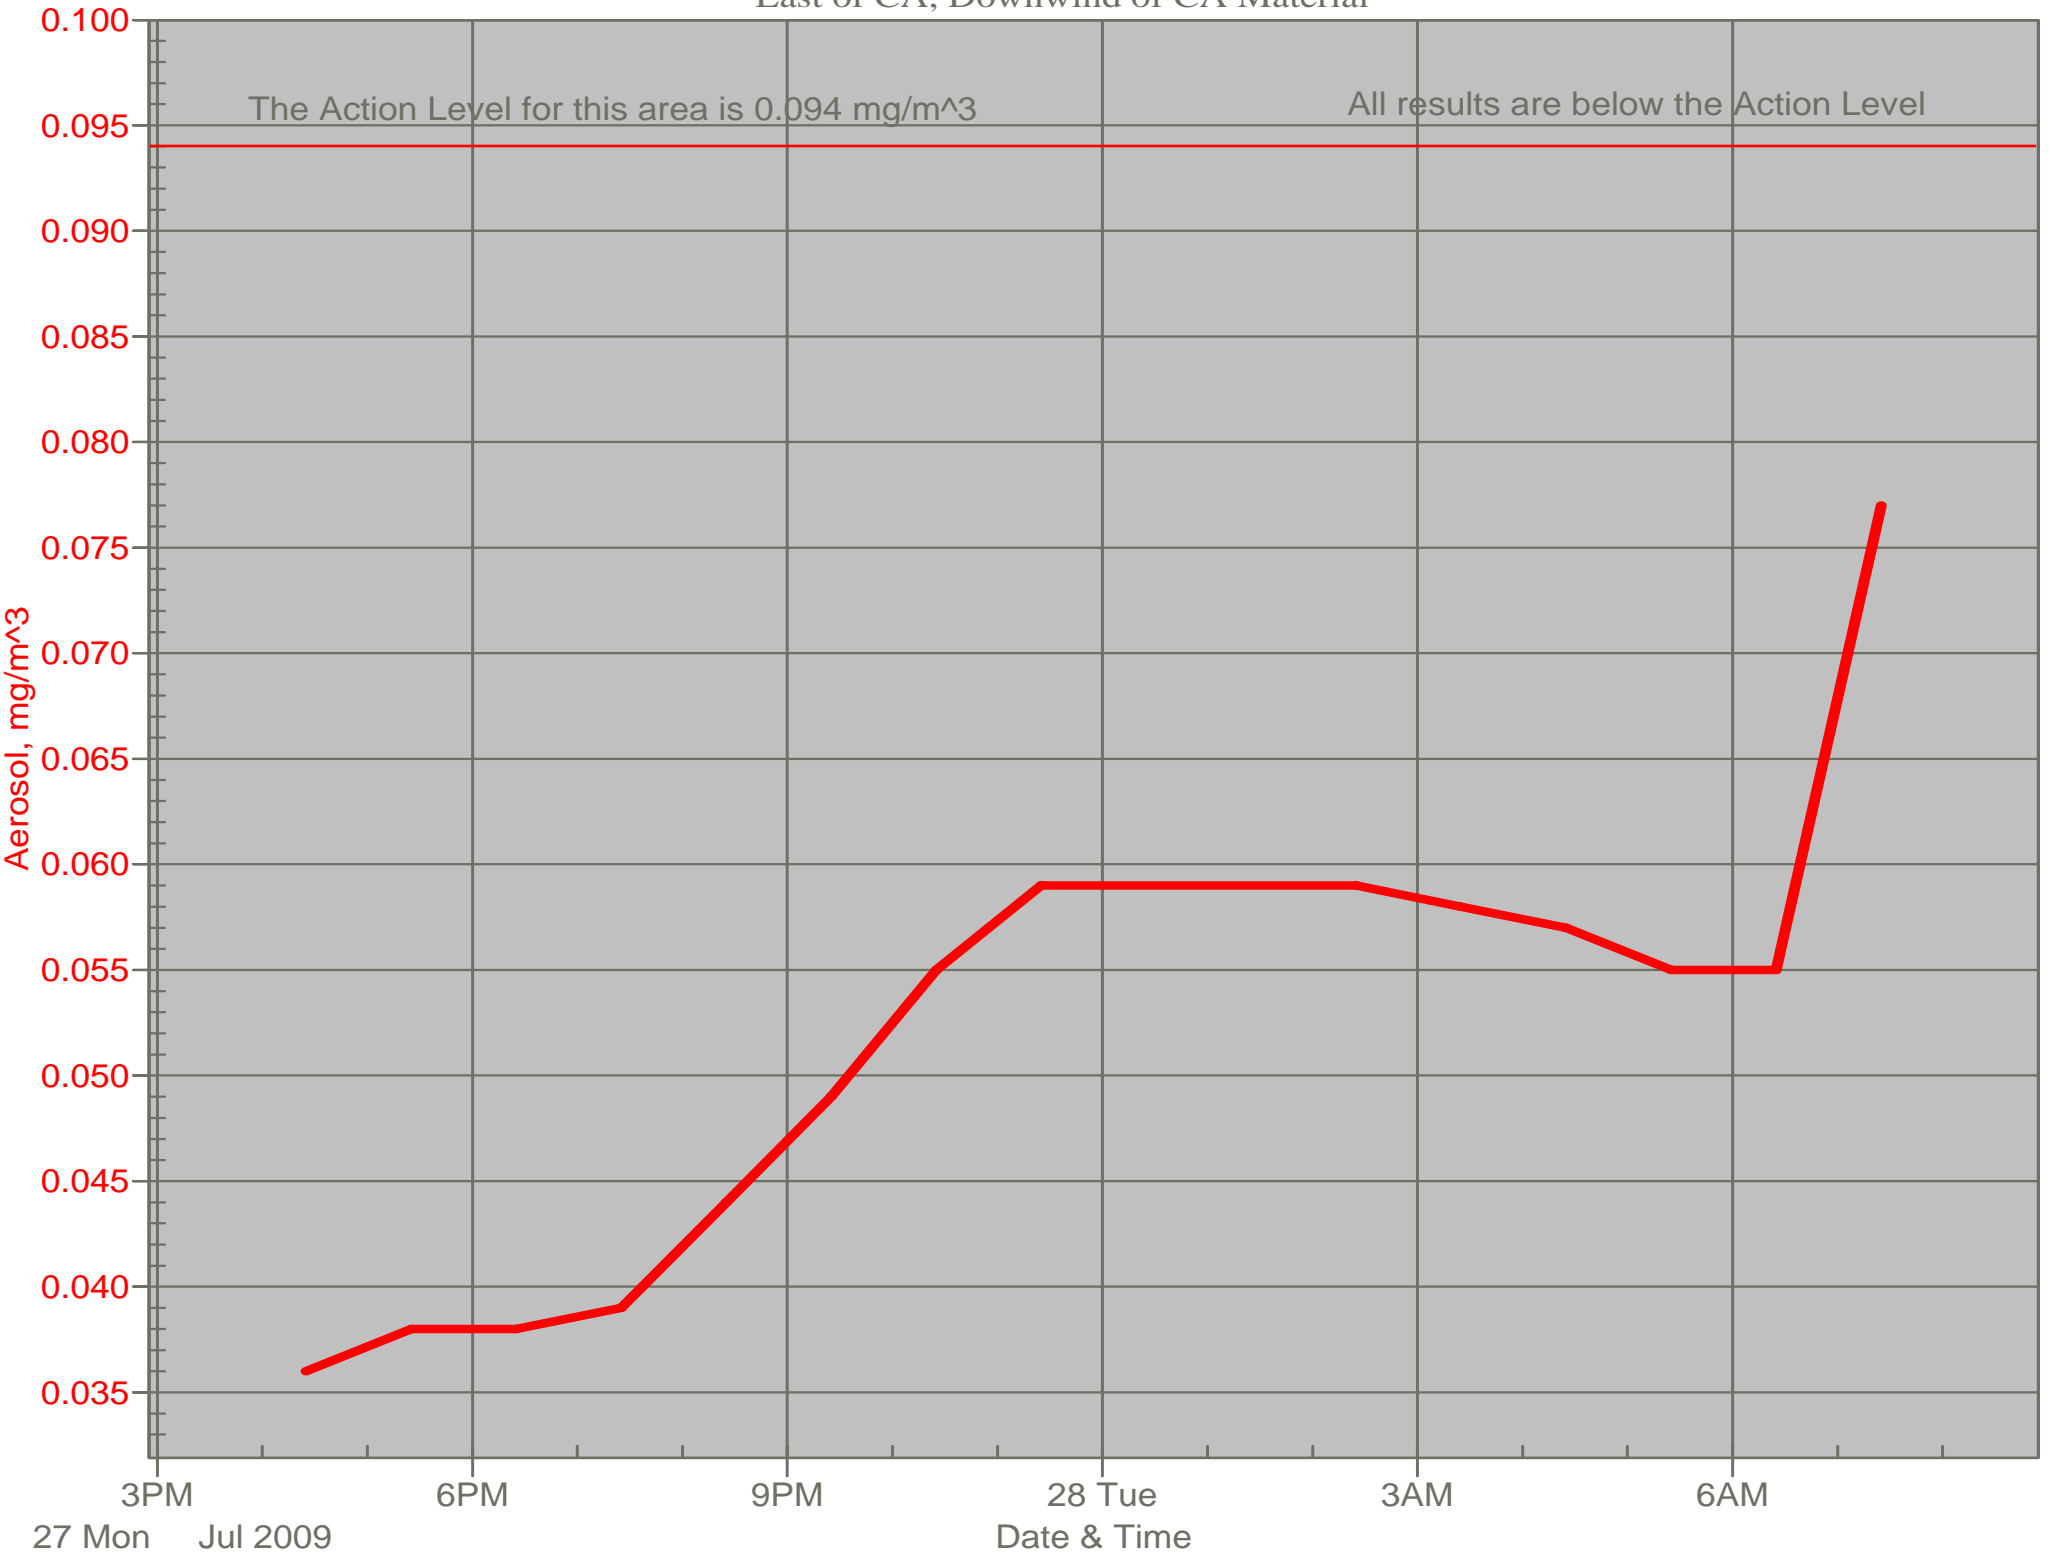

# Air Monitor 1 Non-Working Hours

East of CA, Downwind of CA Material

# Air Monitor 2 Non-Working Hours

South of CA, Sulphur Creek Monitoring

# Air Monitor 3 Non-Working Hours

East of Area H, Downwind of Area H