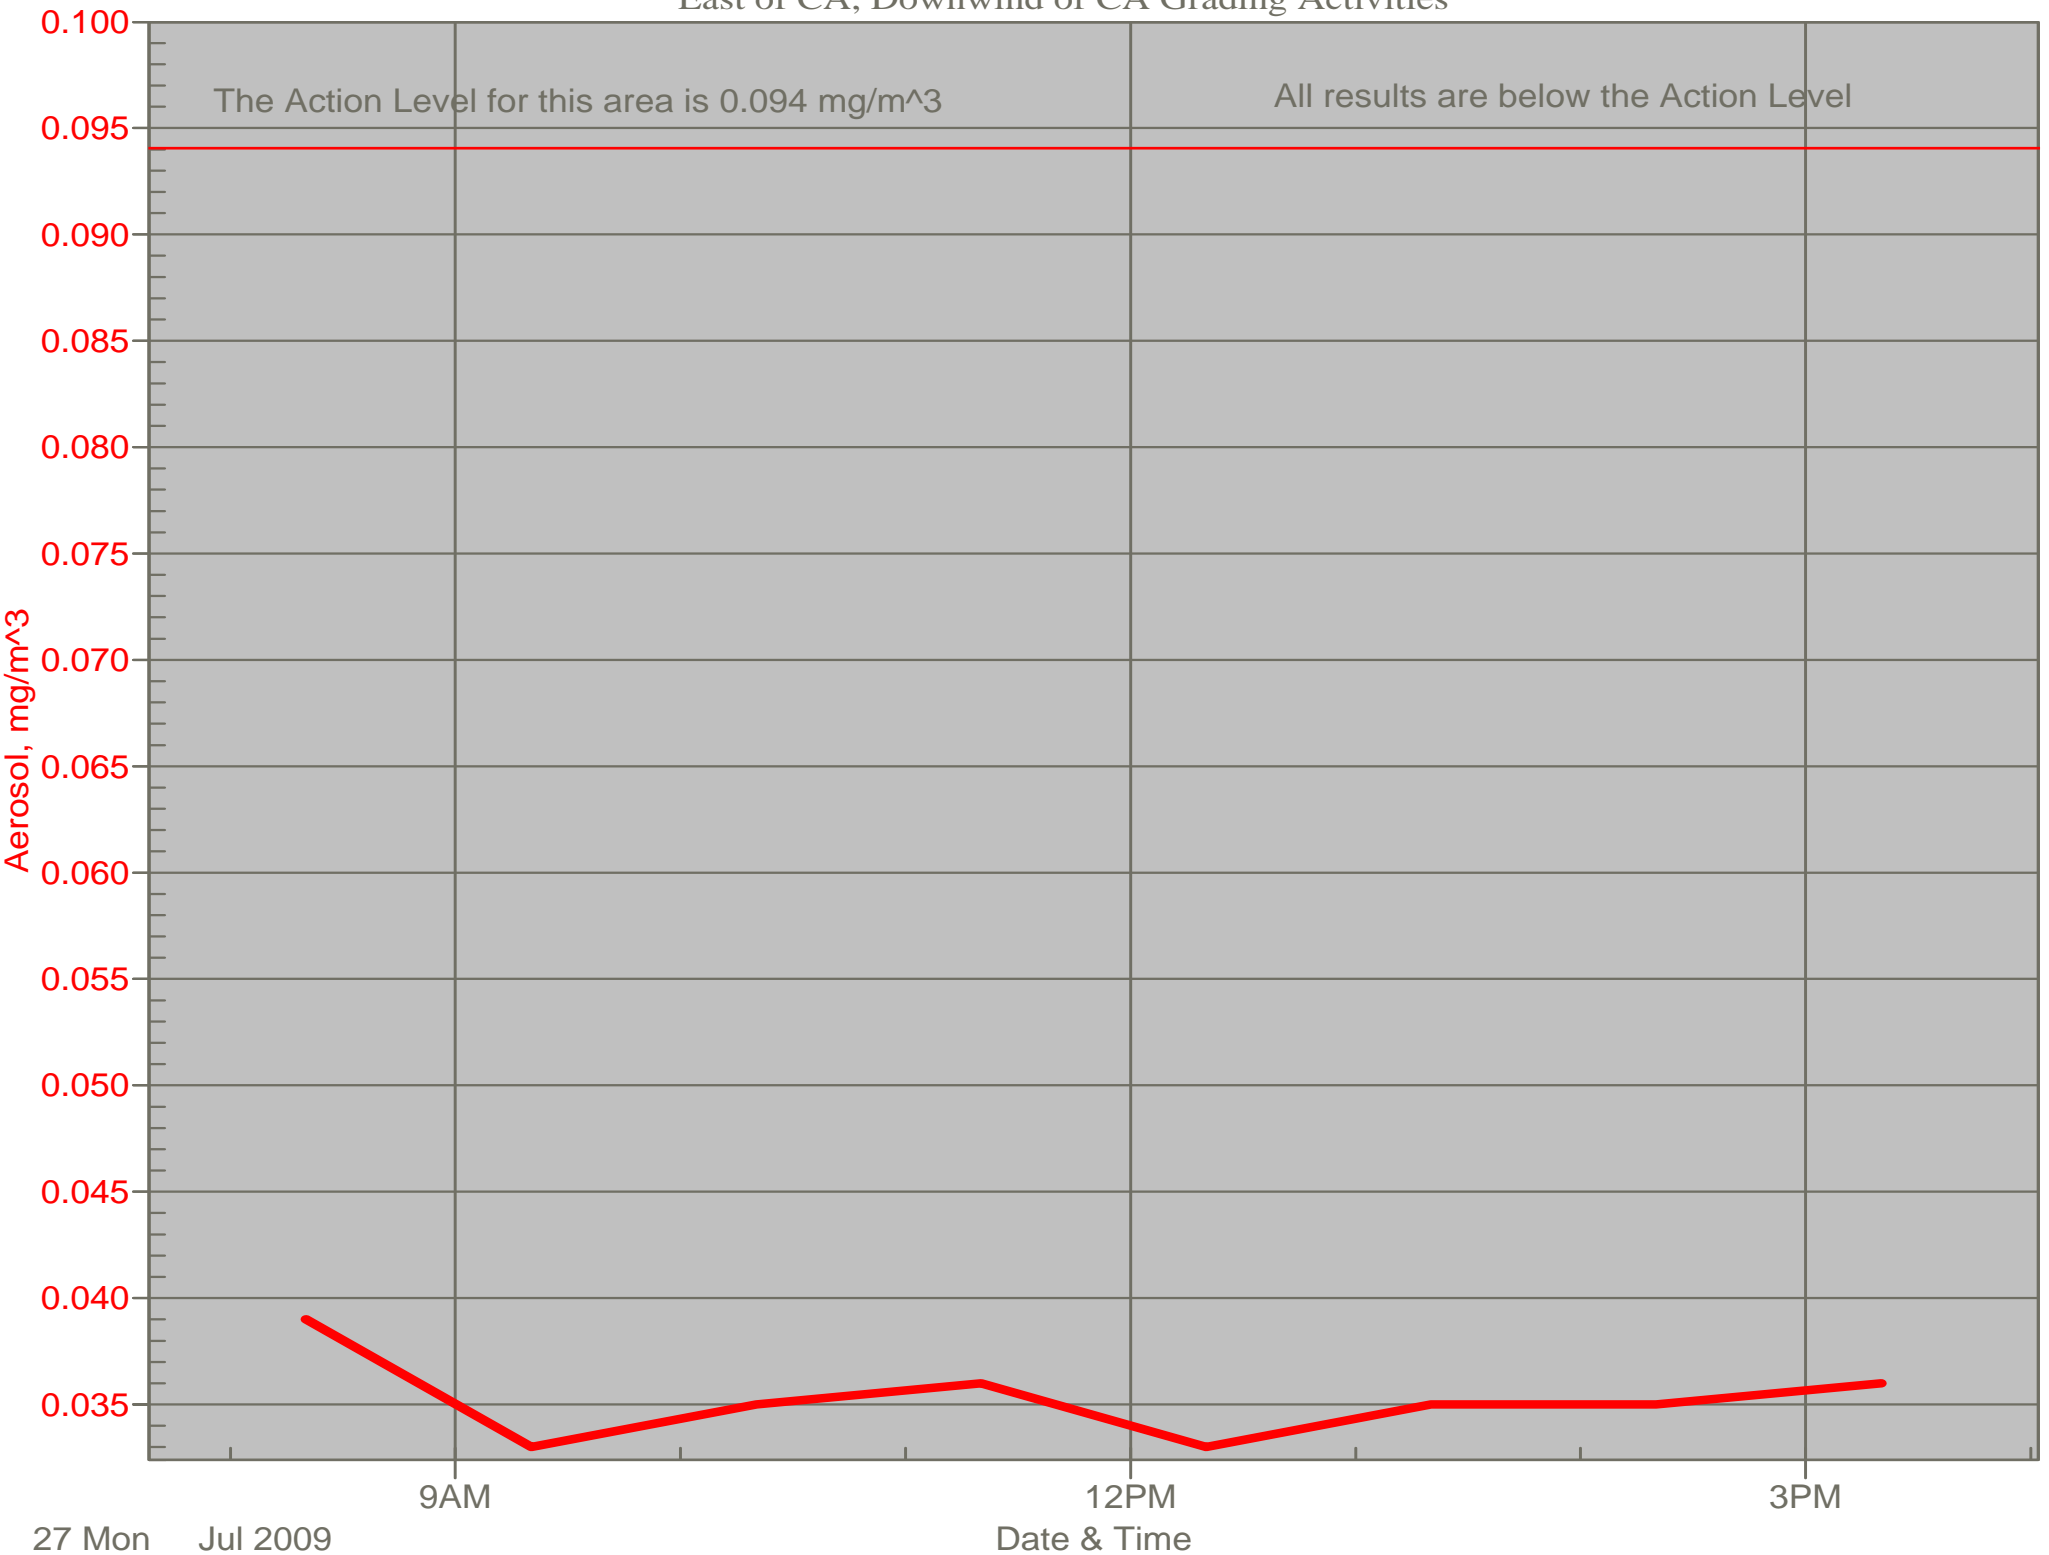

# Air Monitor 1

East of CA, Downwind of CA Grading Activities

# Air Monitor 2

South of CA, Sulphur Creek Monitoring

# Air Monitor 4

Southwest of CA, Upwind of Site Activities