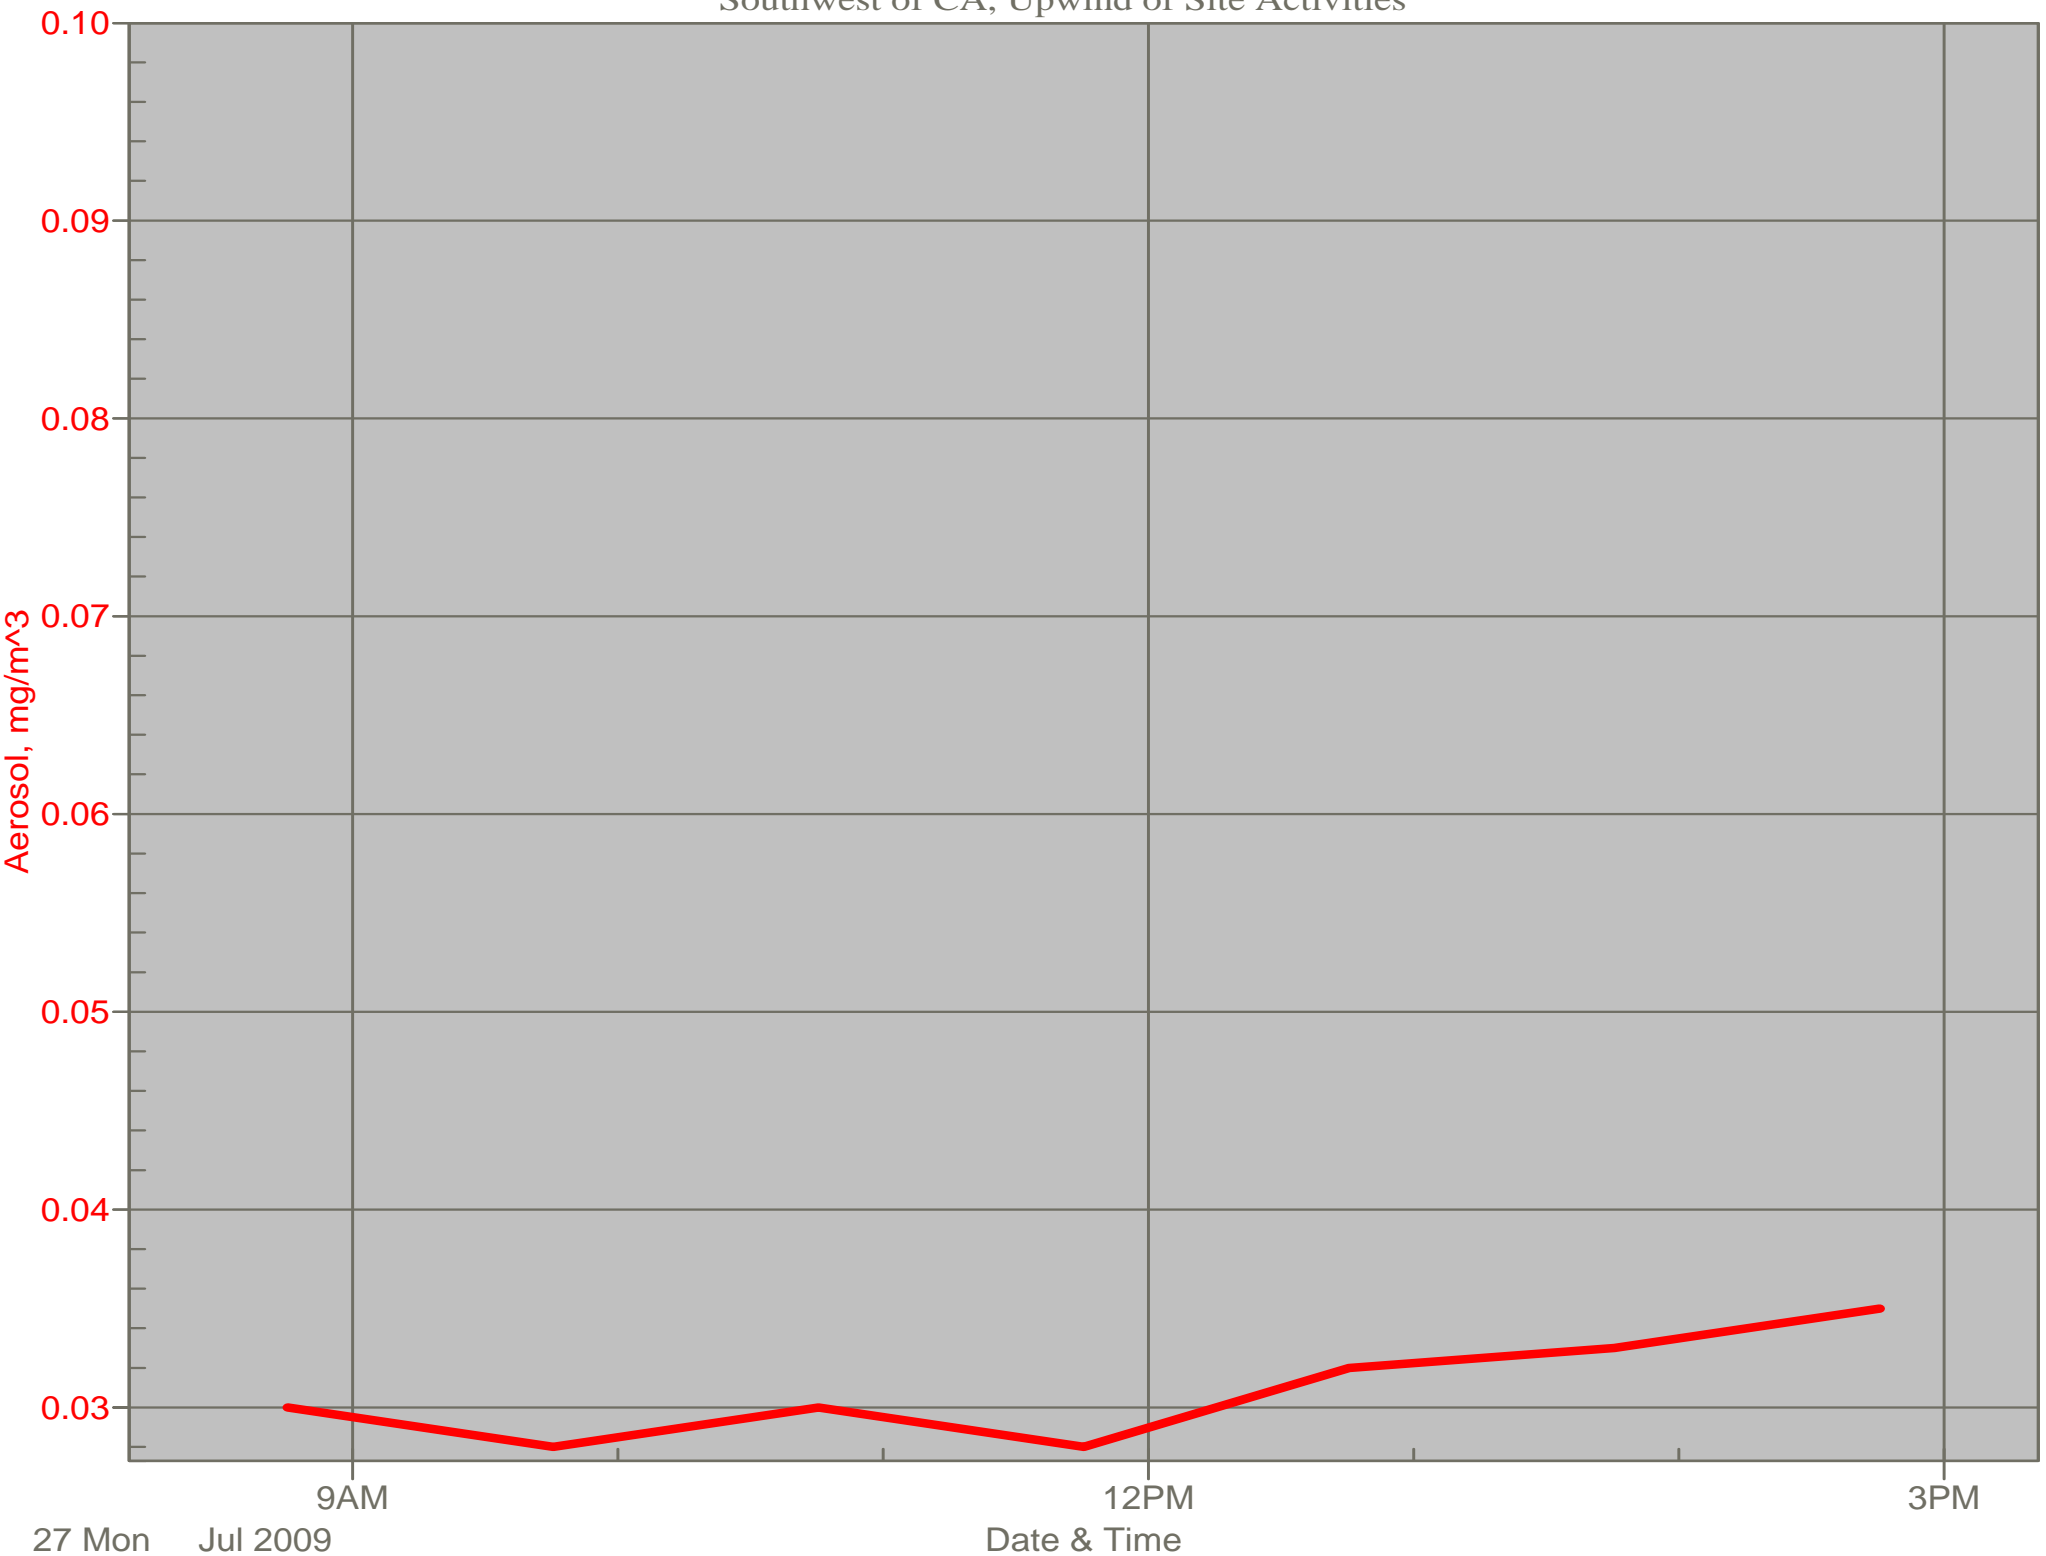

Air Monitor 4

Southwest of CA, Upwind of Site Activities