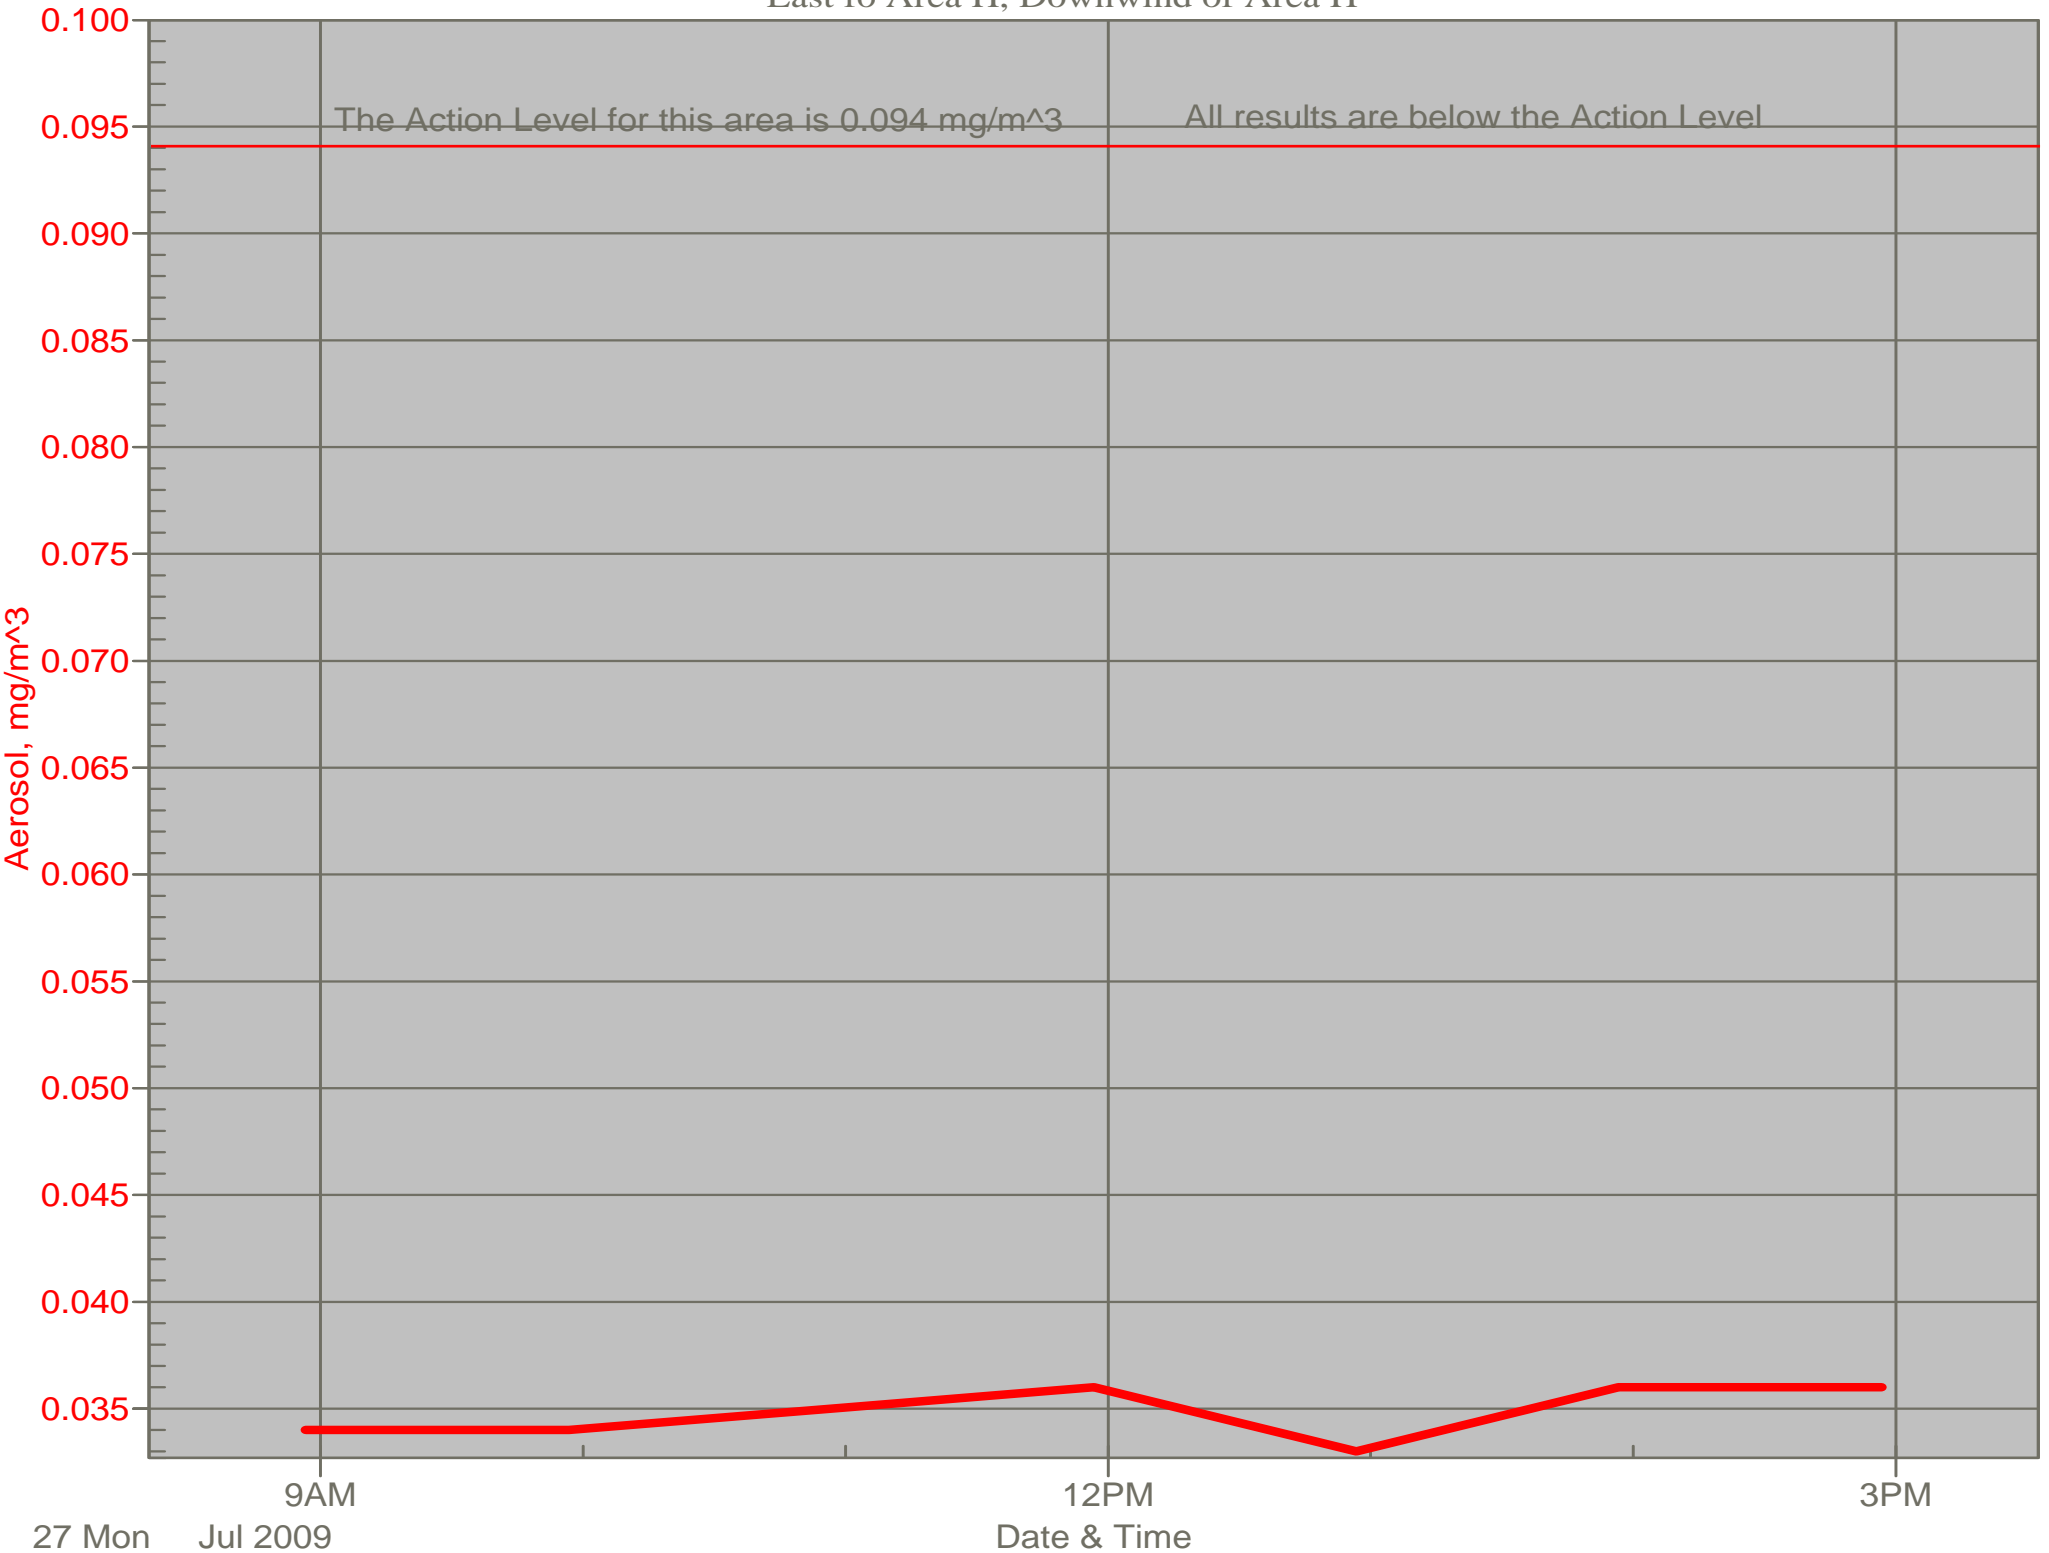

# Air Monitor 1

East of CA, Downwind of CA Grading Activities

# Air Monitor 2

South of CA, Sulphur Creek Monitoring

# Air Monitor 4

Southwest of CA, Upwind of Site Activities