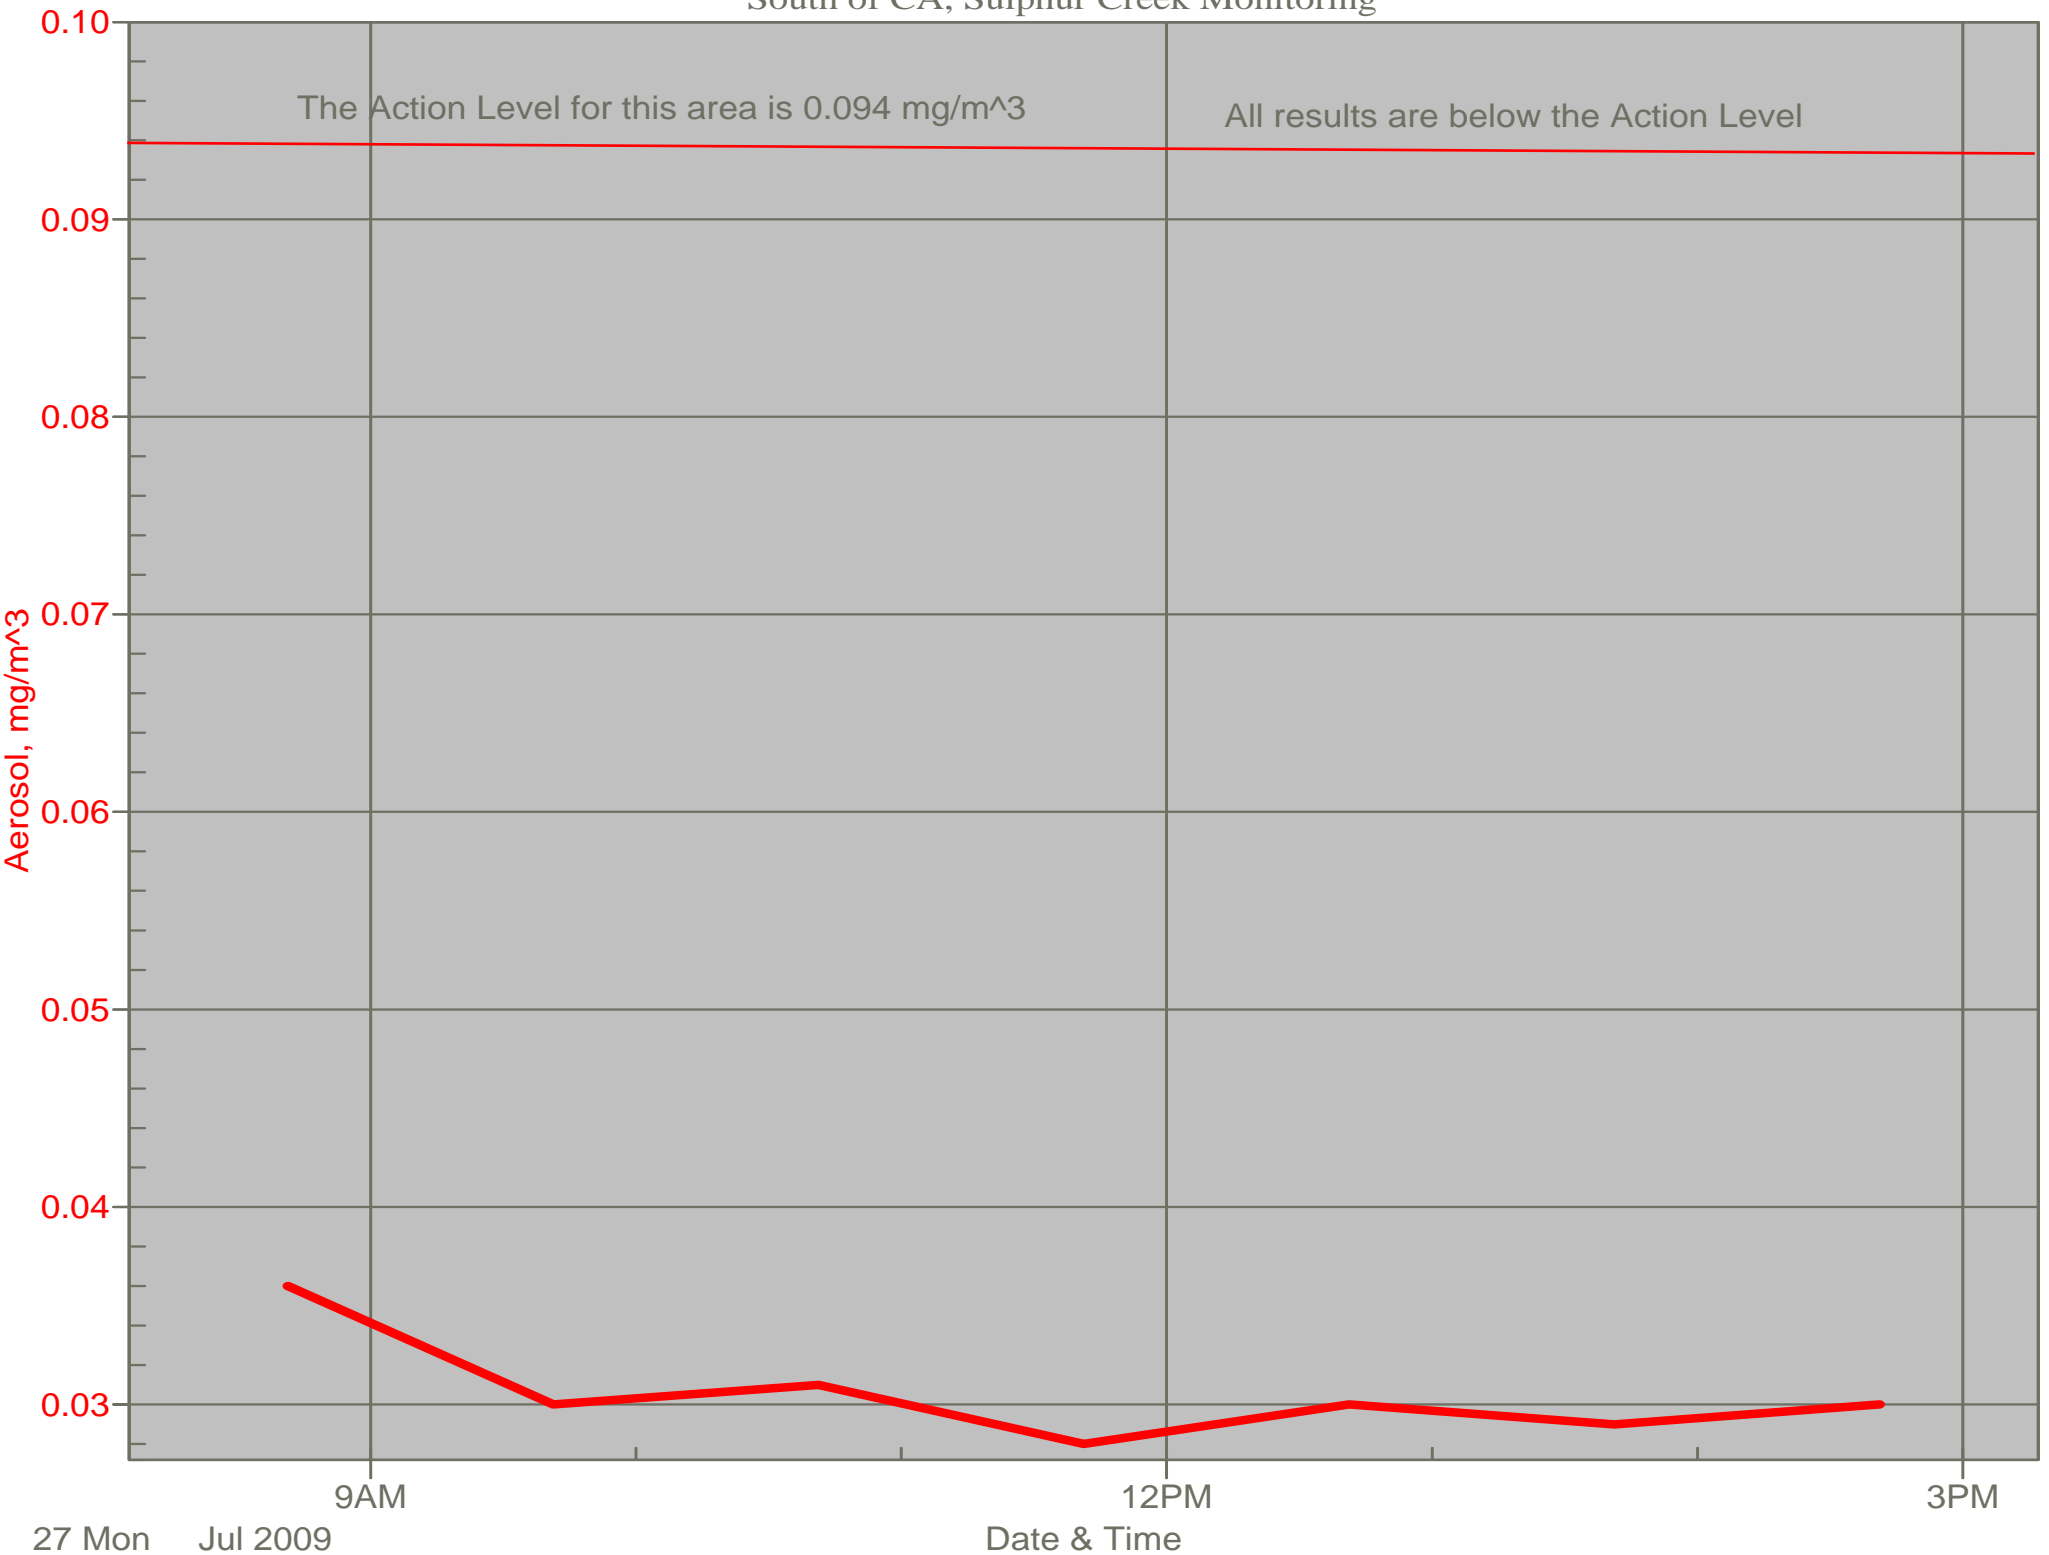

# Air Monitor 1

East of CA, Downwind of CA Grading Activities

# Air Monitor 2

South of CA, Sulphur Creek Monitoring