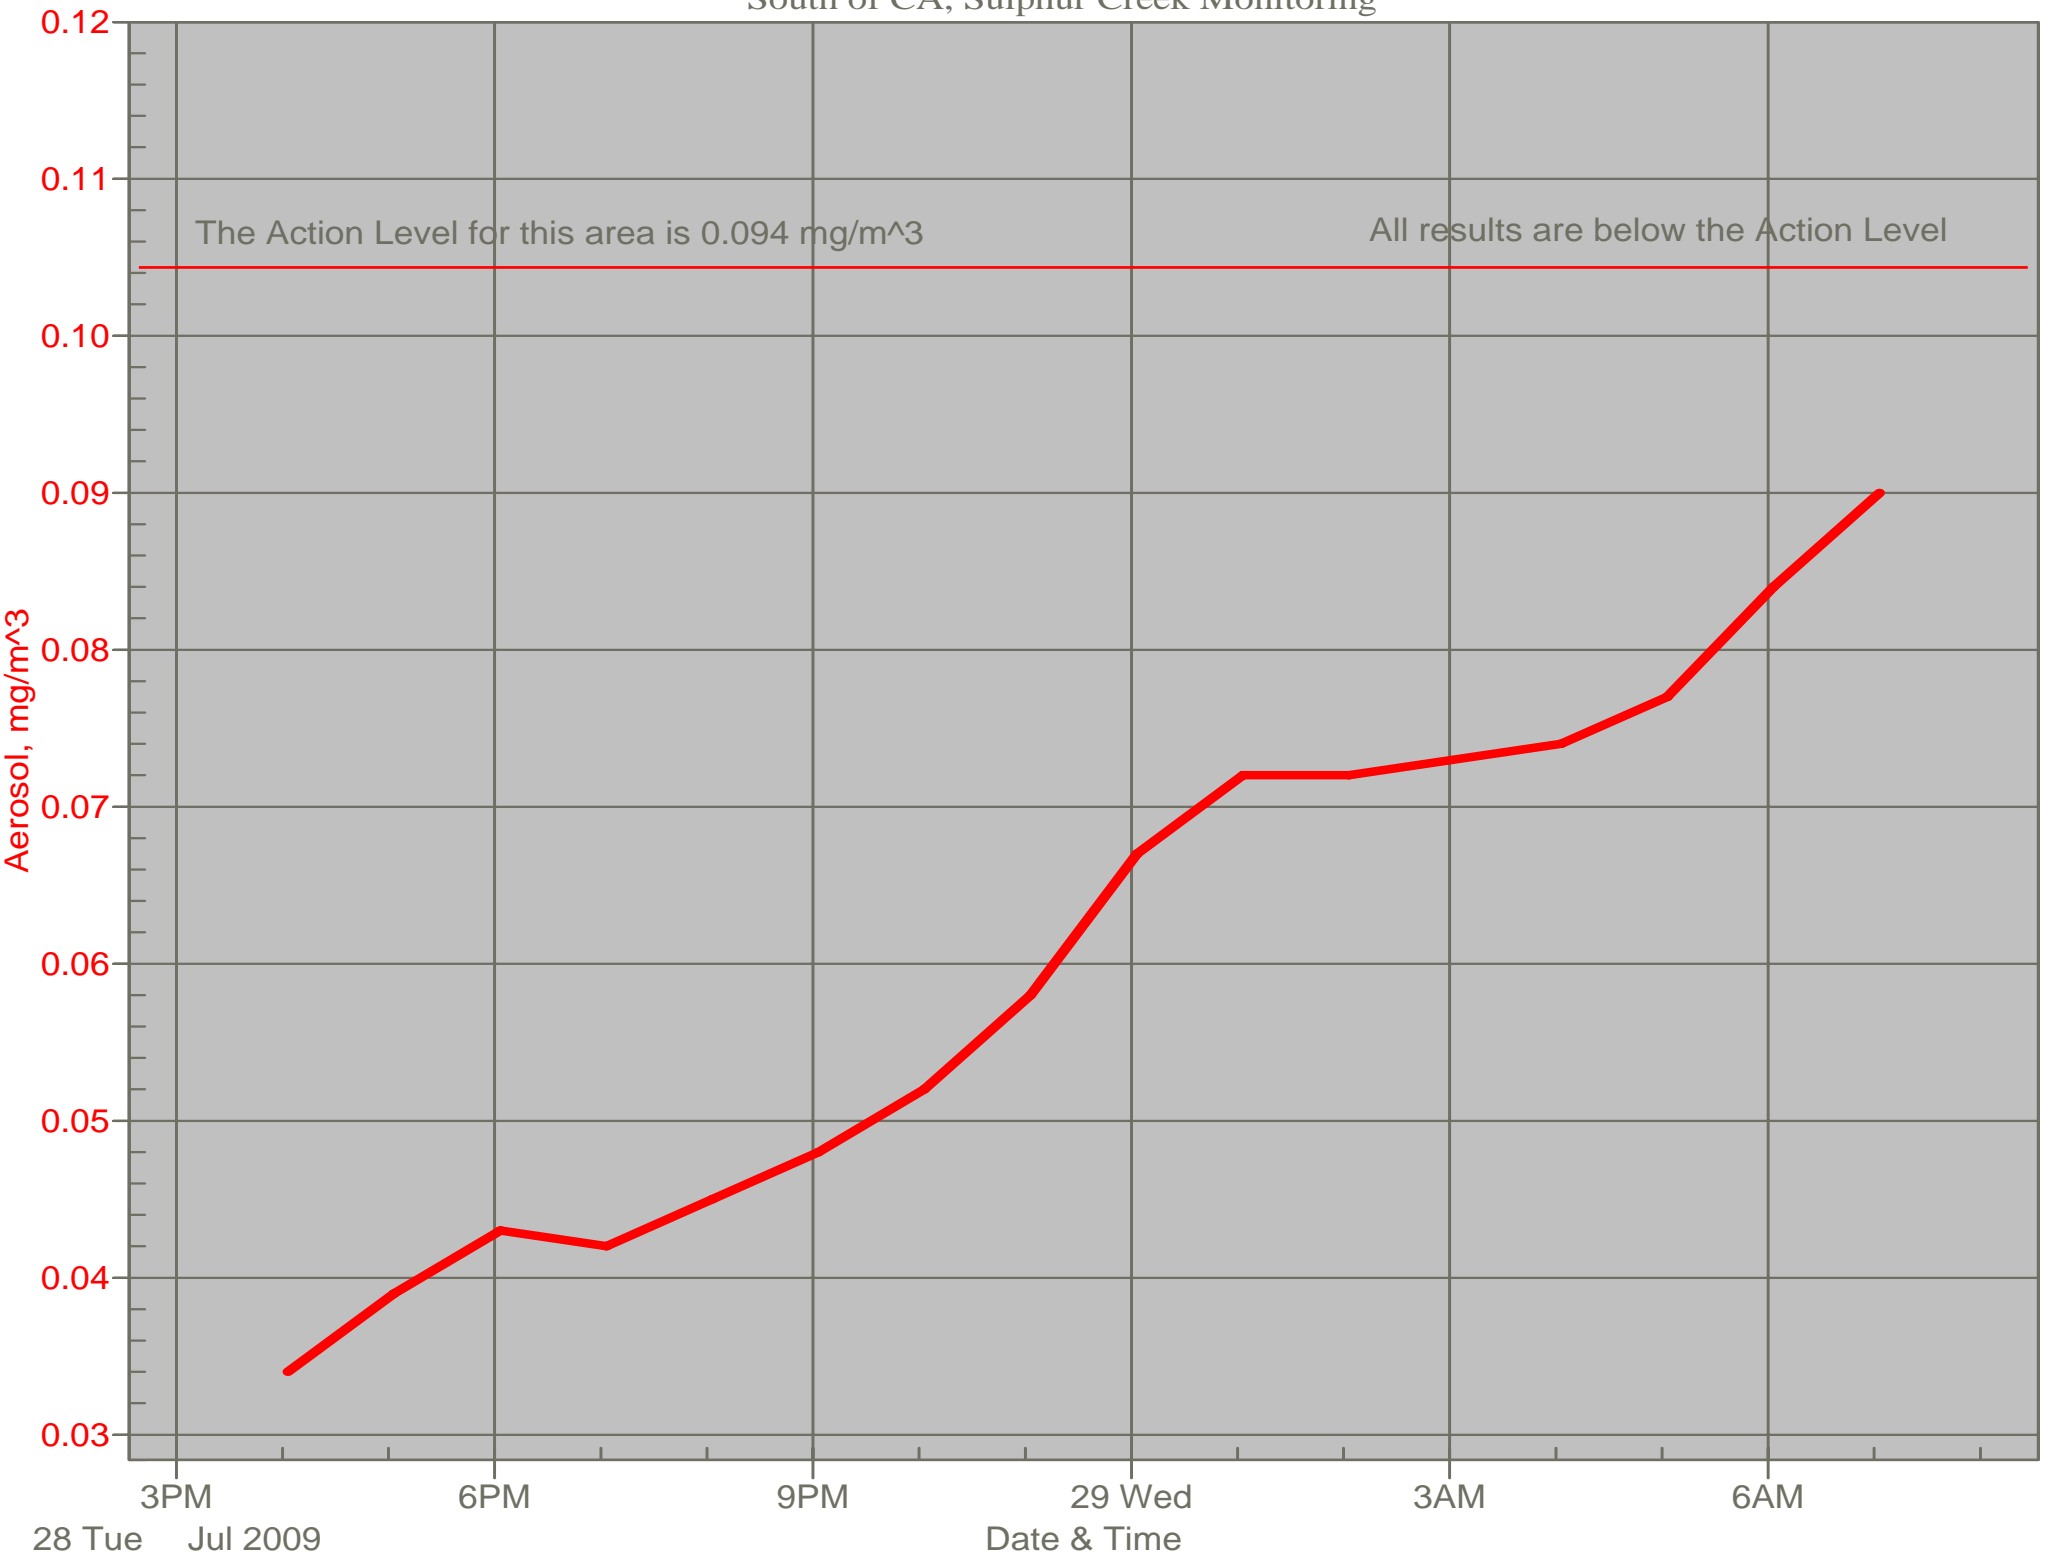

# Air Monitor 1 Non-Working Hours

East of CA, Downwind of CA Material

# Air Monitor 2 Non-Working Hours

South of CA, Sulphur Creek Monitoring