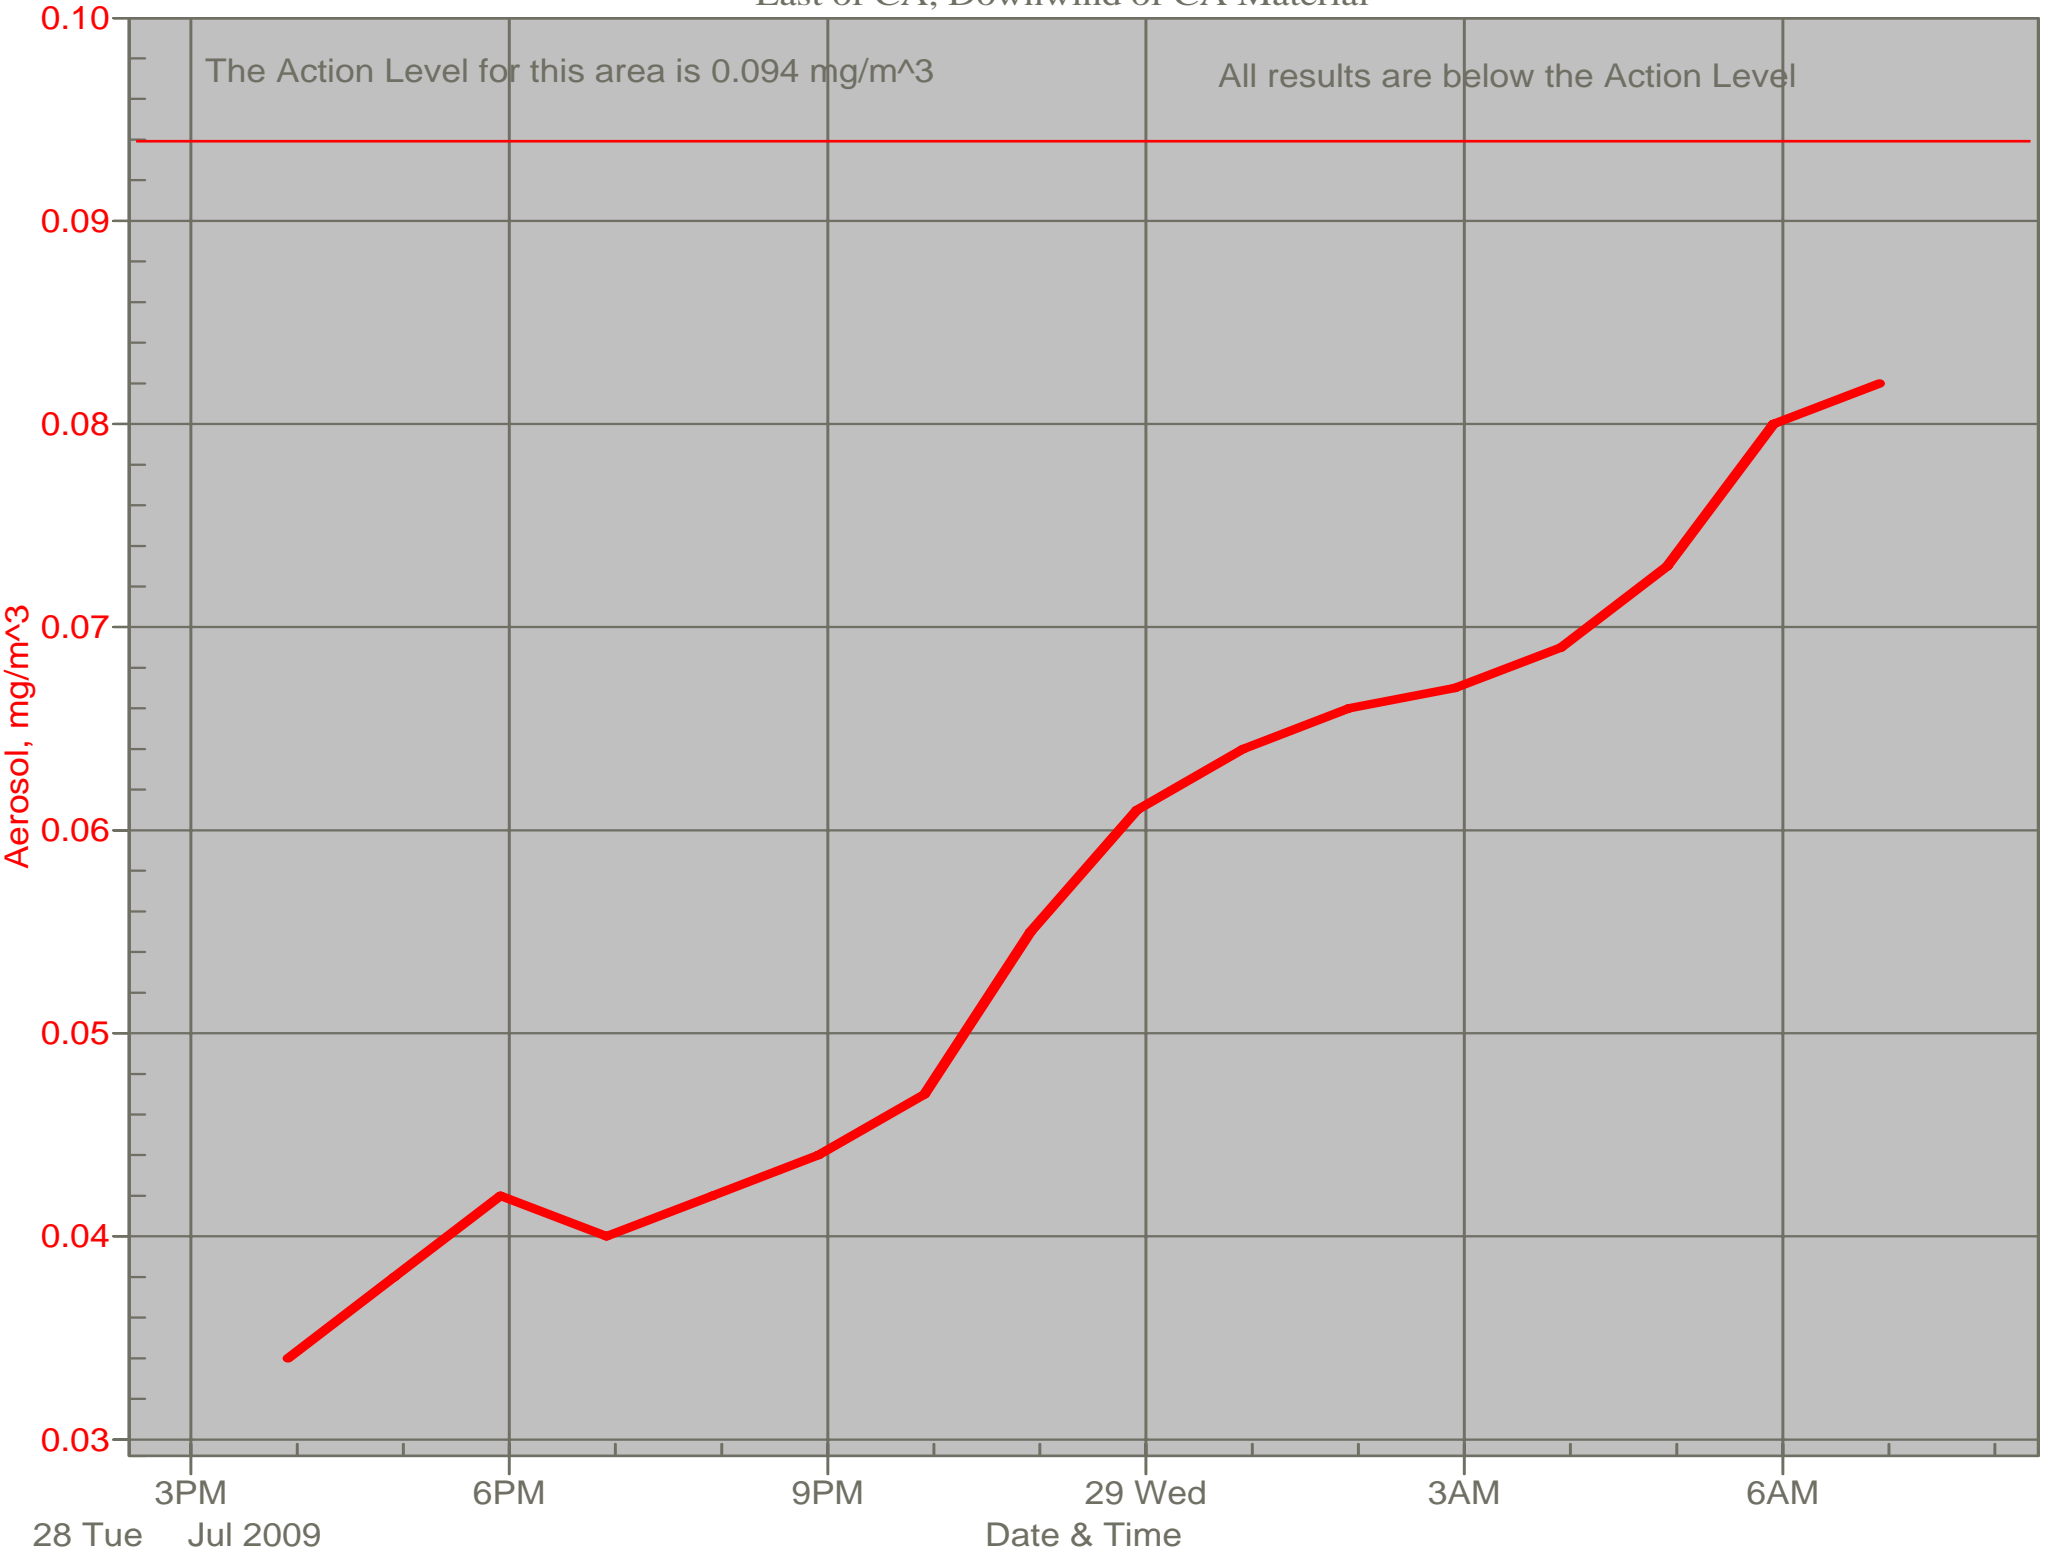

# Air Monitor 1 Non-Working Hours

East of CA, Downwind of CA Material

# Air Monitor 2 Non-Working Hours

South of CA, Sulphur Creek Monitoring

# Air Monitor 3 Non-Working Hours

East of Area H, Downwind of Area H