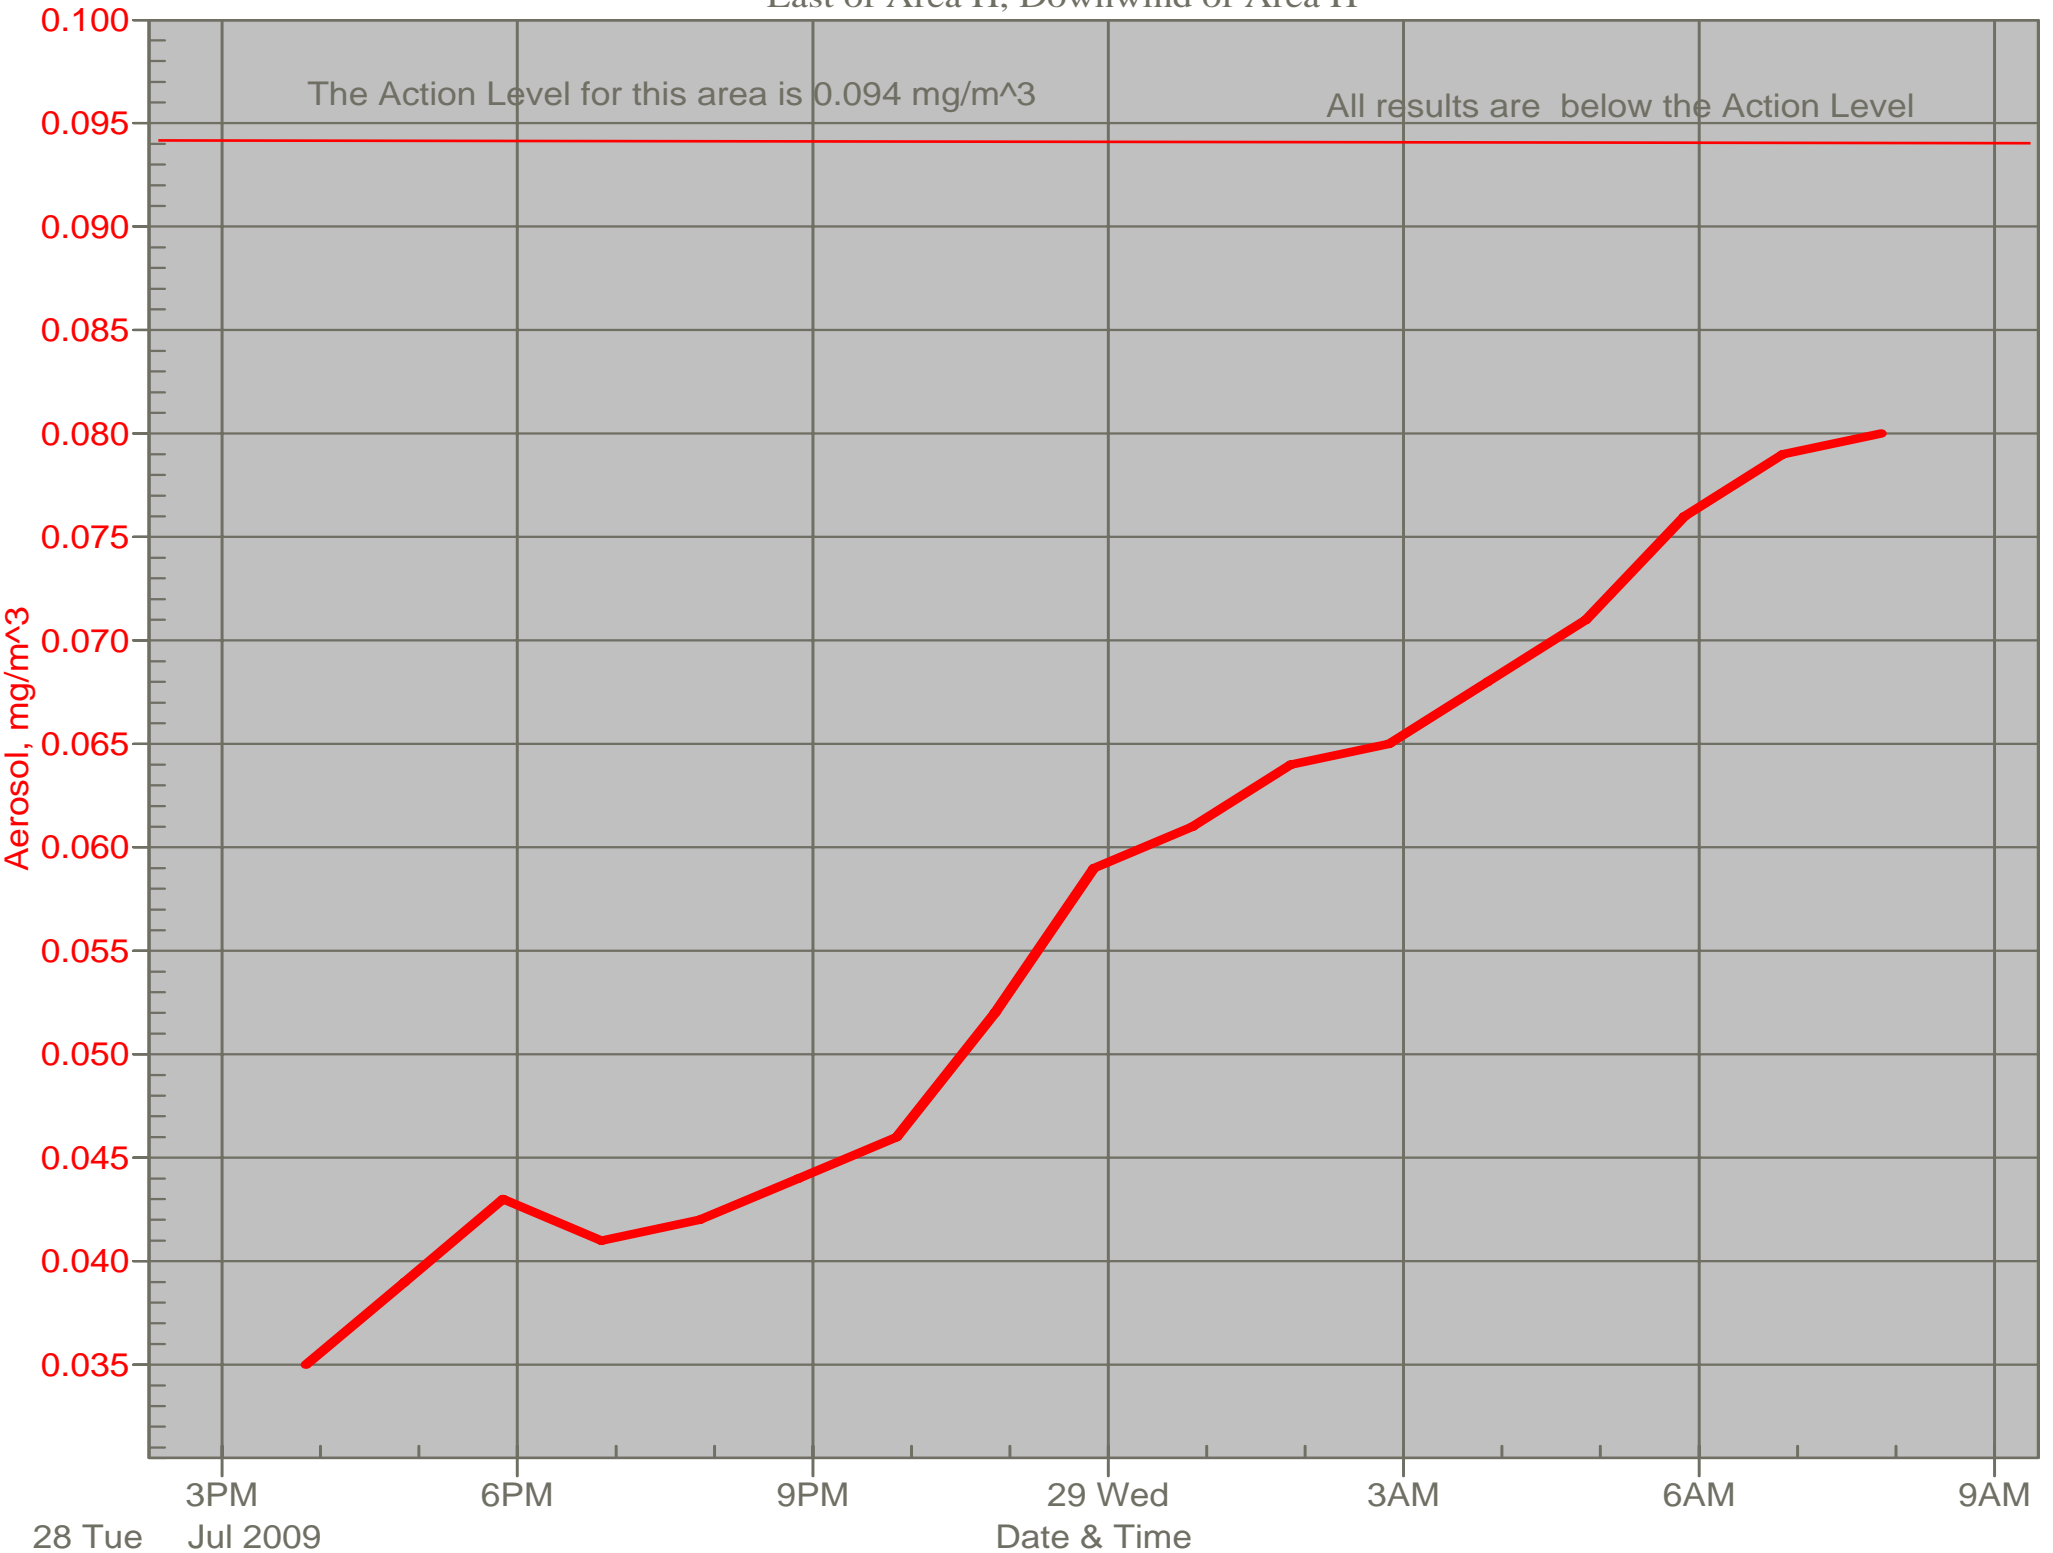

# Air Monitor 1 Non-Working Hours

East of CA, Downwind of CA Material

# Air Monitor 2 Non-Working Hours

South of CA, Sulphur Creek Monitoring

# Air Monitor 3 Non-Working Hours

East of Area H, Downwind of Area H