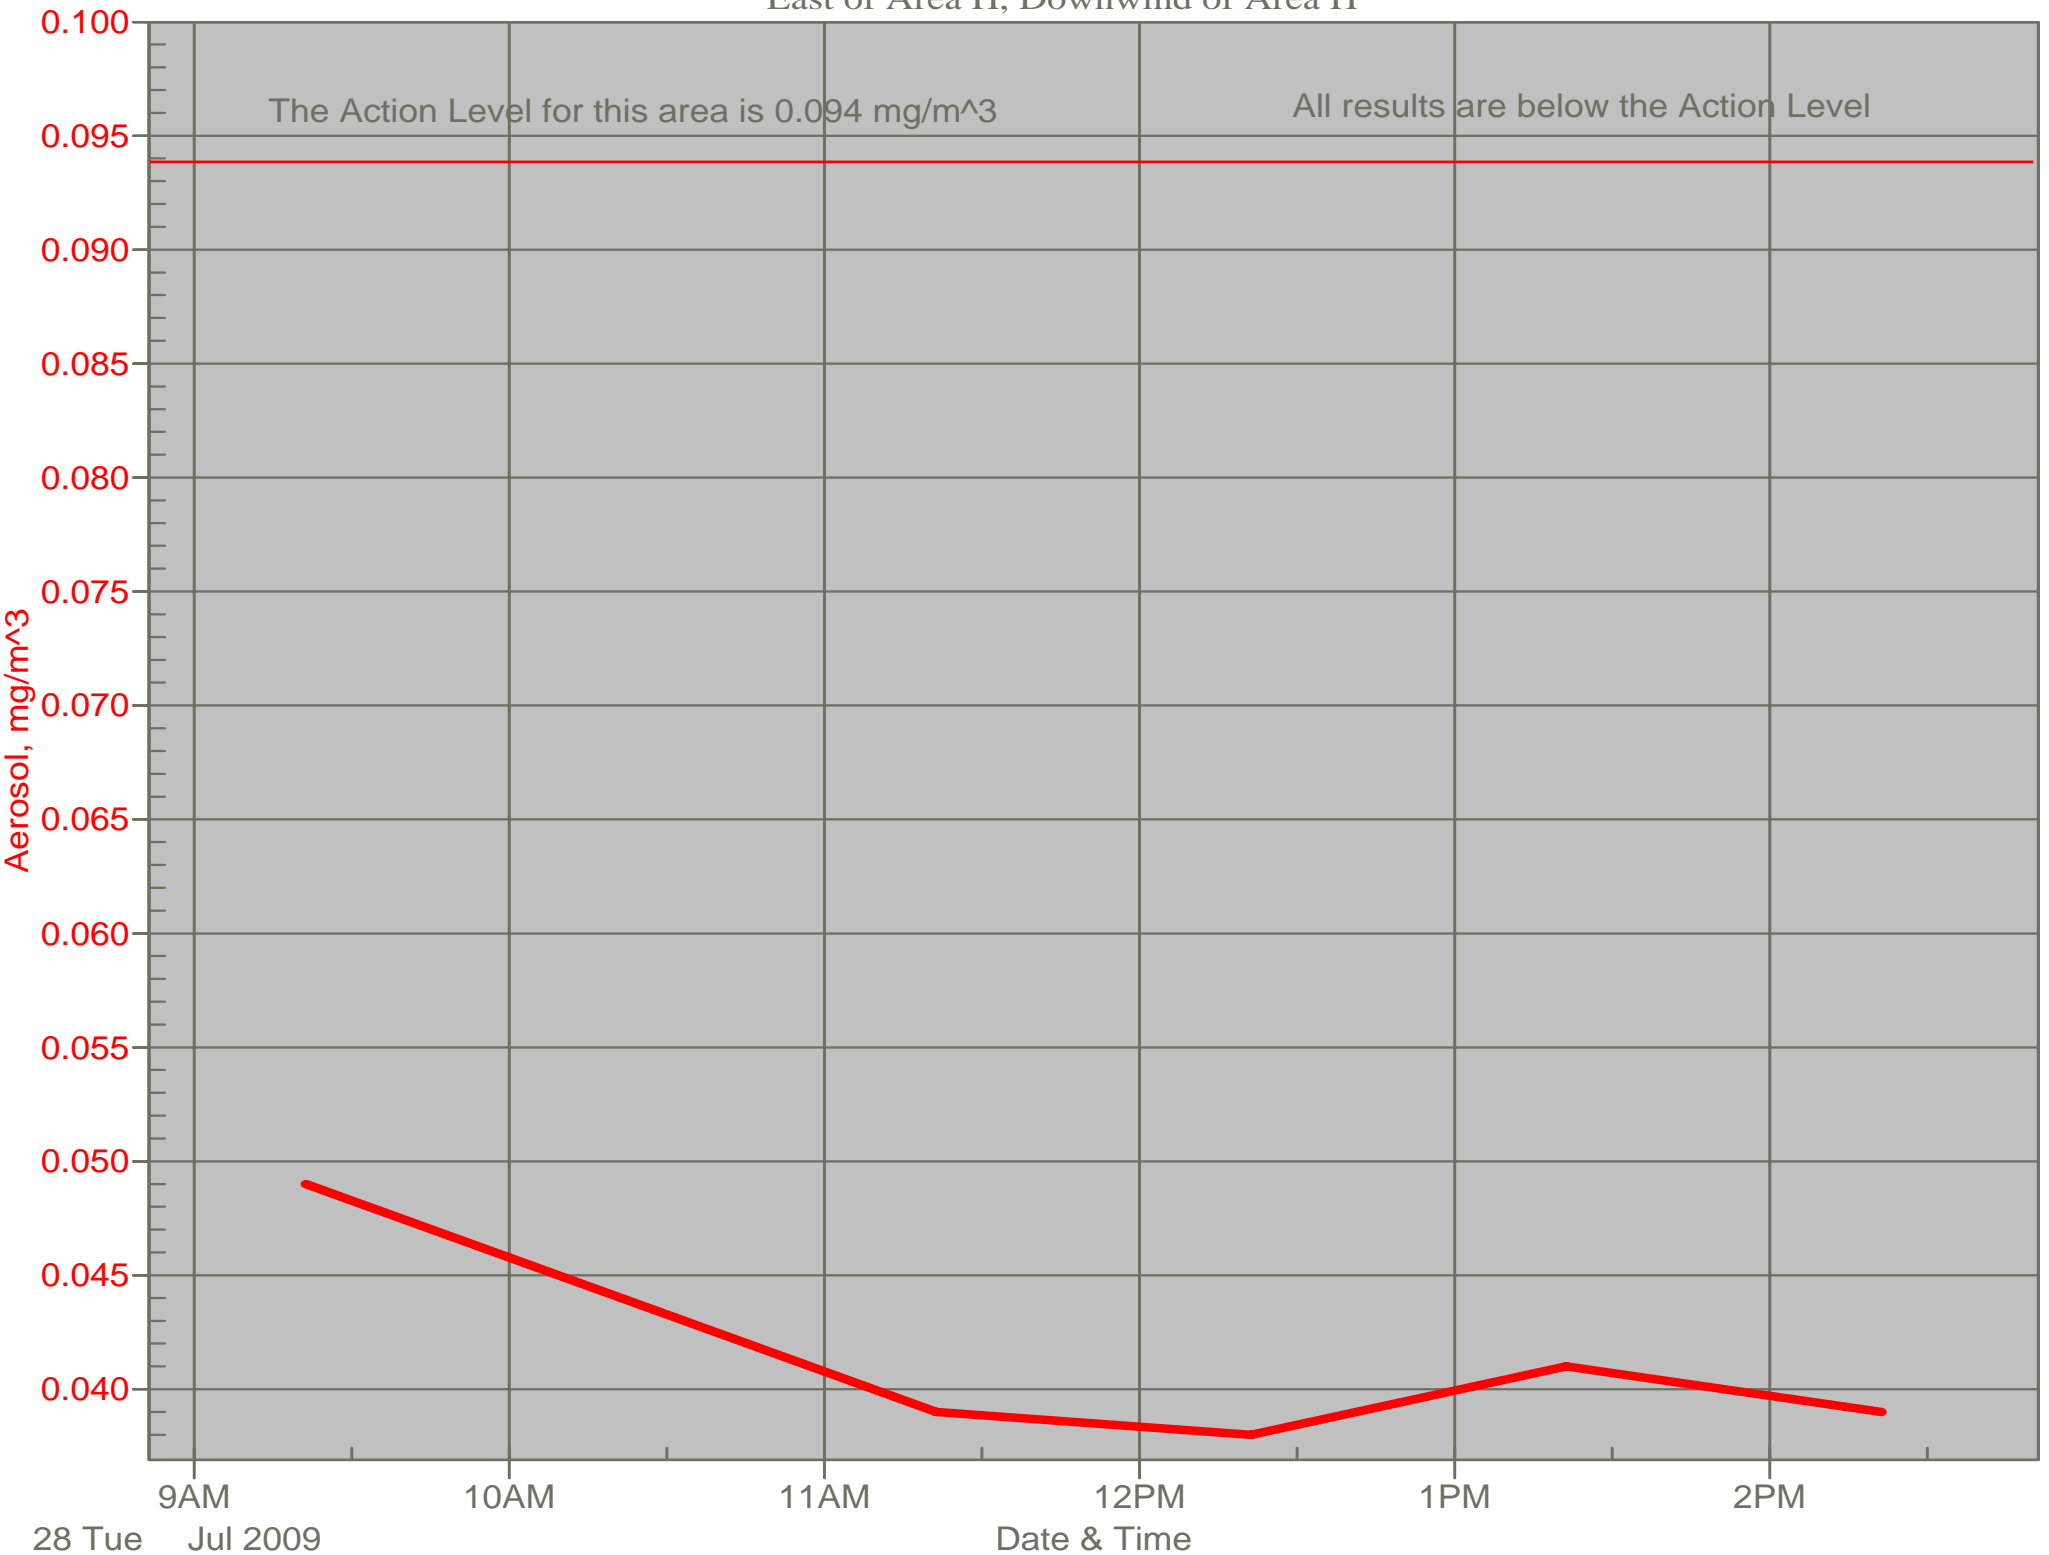

Air Monitor 1

East of CA, Downwind of CA Material Grading

Air Monitor 2

South of CA, Sulphur Creek Monitoring

Air Monitor 3

East of Area H, Downwind of Area H

Air Monitor 4

Southwest of CA, Upwind of Site Activities

Air Monitor 6

South of CA, Sulphur Creek Monitoring (2)