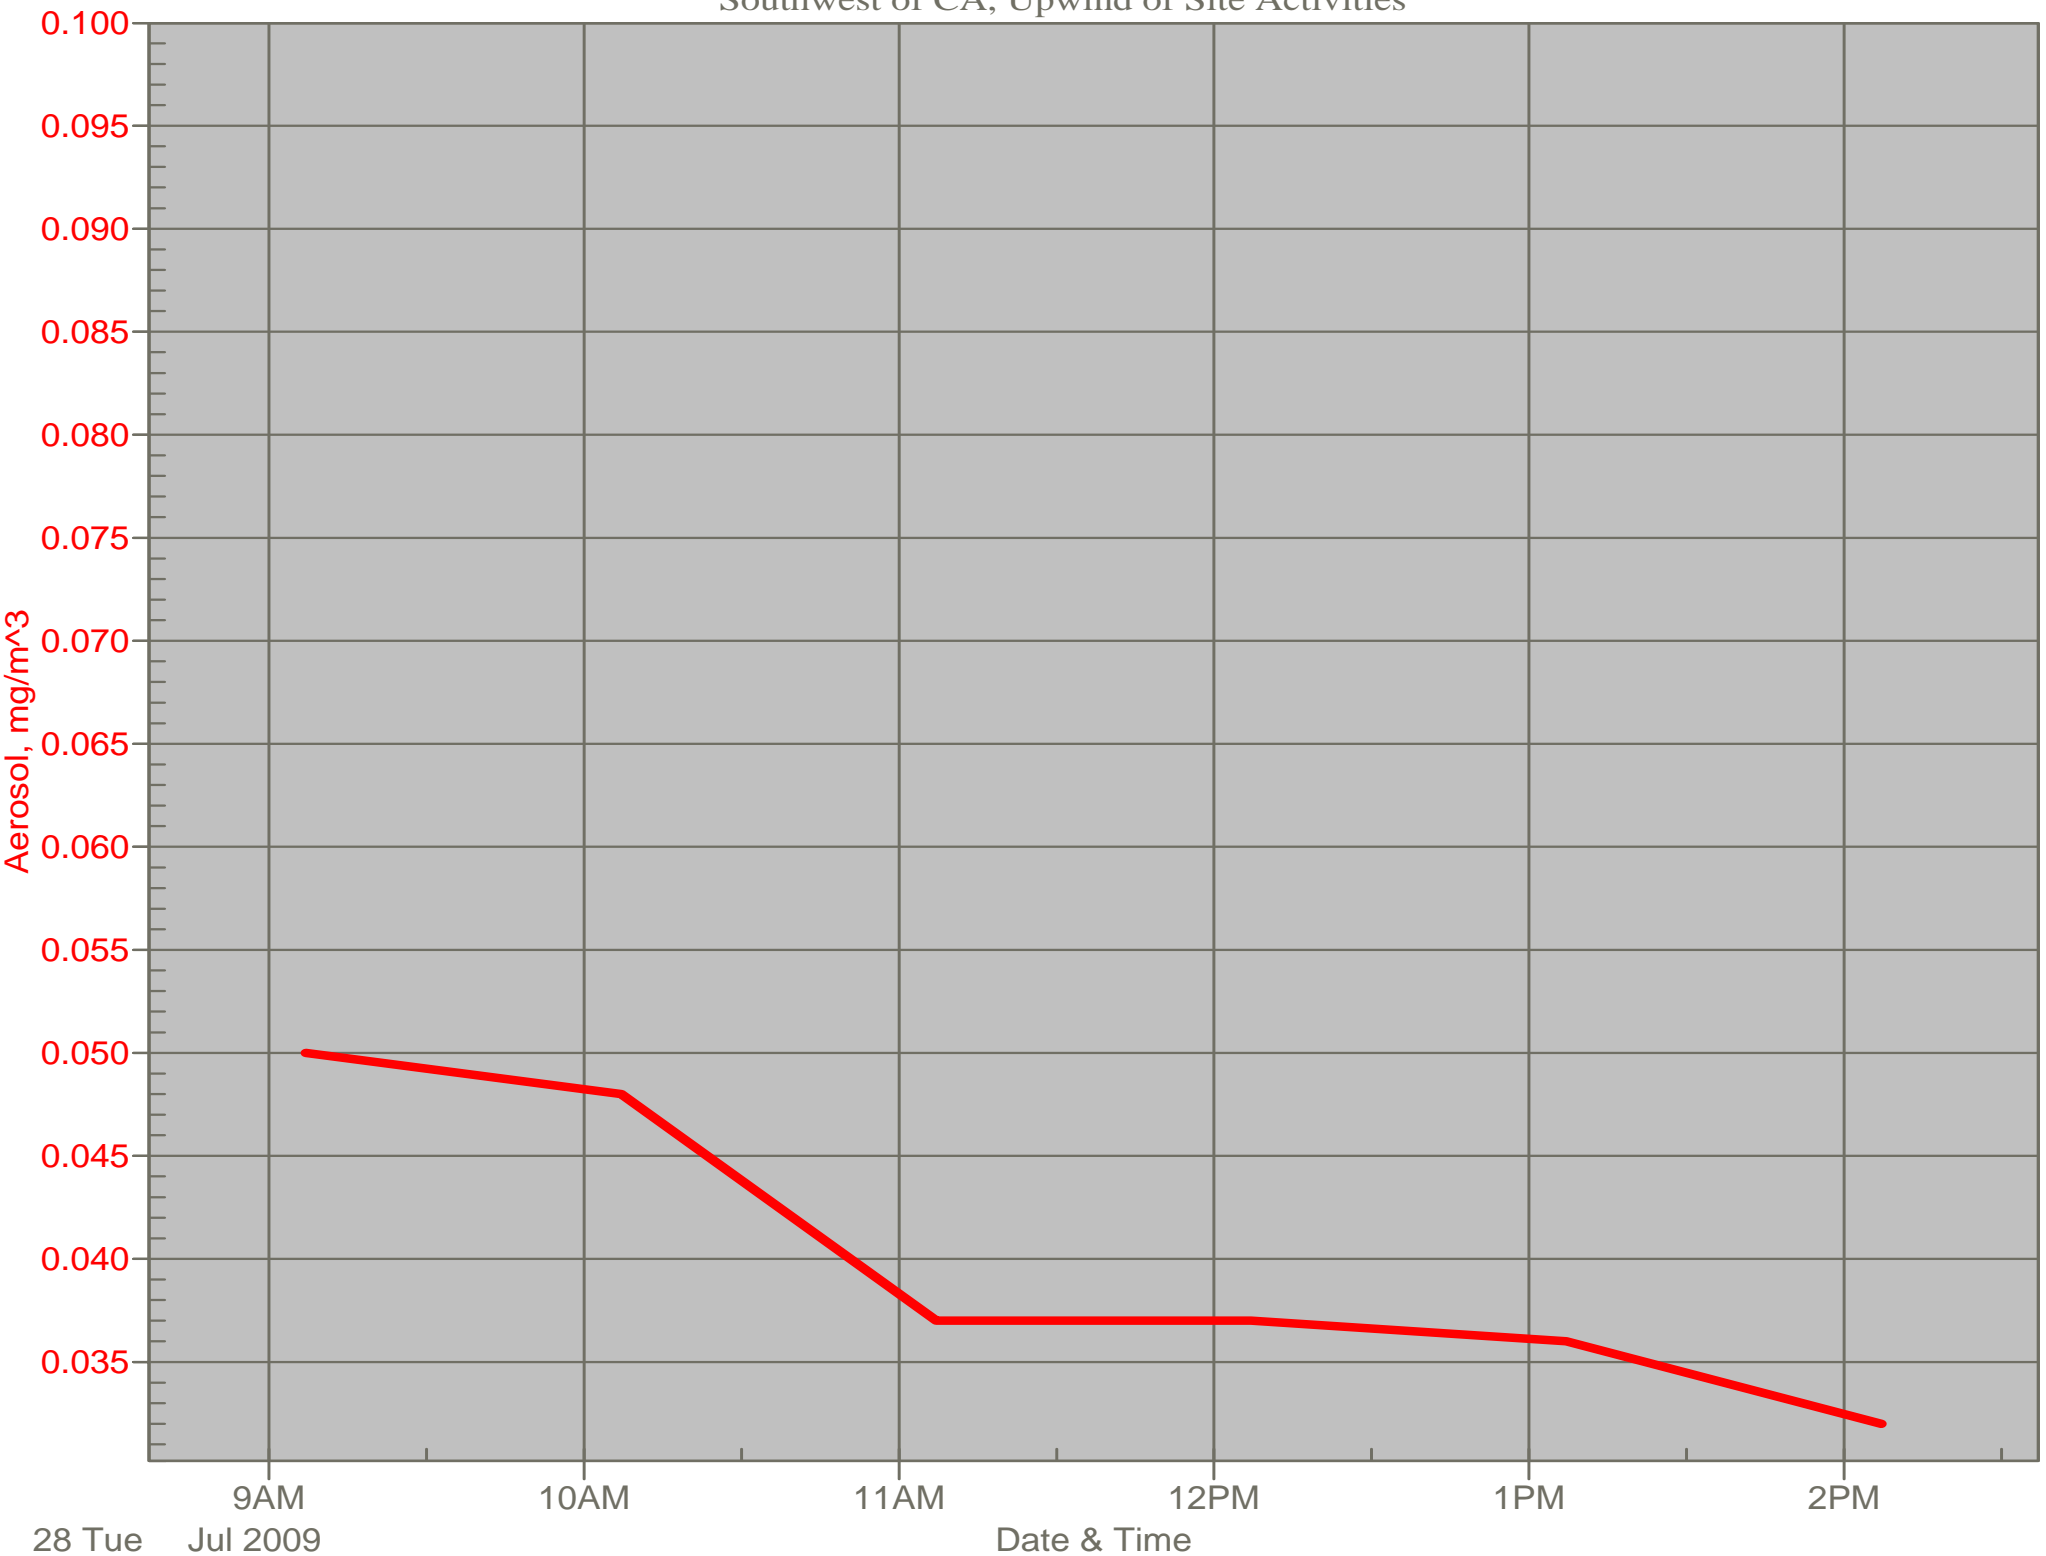

Air Monitor 1

East of CA, Downwind of CA Material Grading

Air Monitor 2

South of CA, Sulphur Creek Monitoring

Air Monitor 3

East of Area H, Downwind of Area H

Air Monitor 4

Southwest of CA, Upwind of Site Activities

Air Monitor 6

South of CA, Sulphur Creek Monitoring (2)