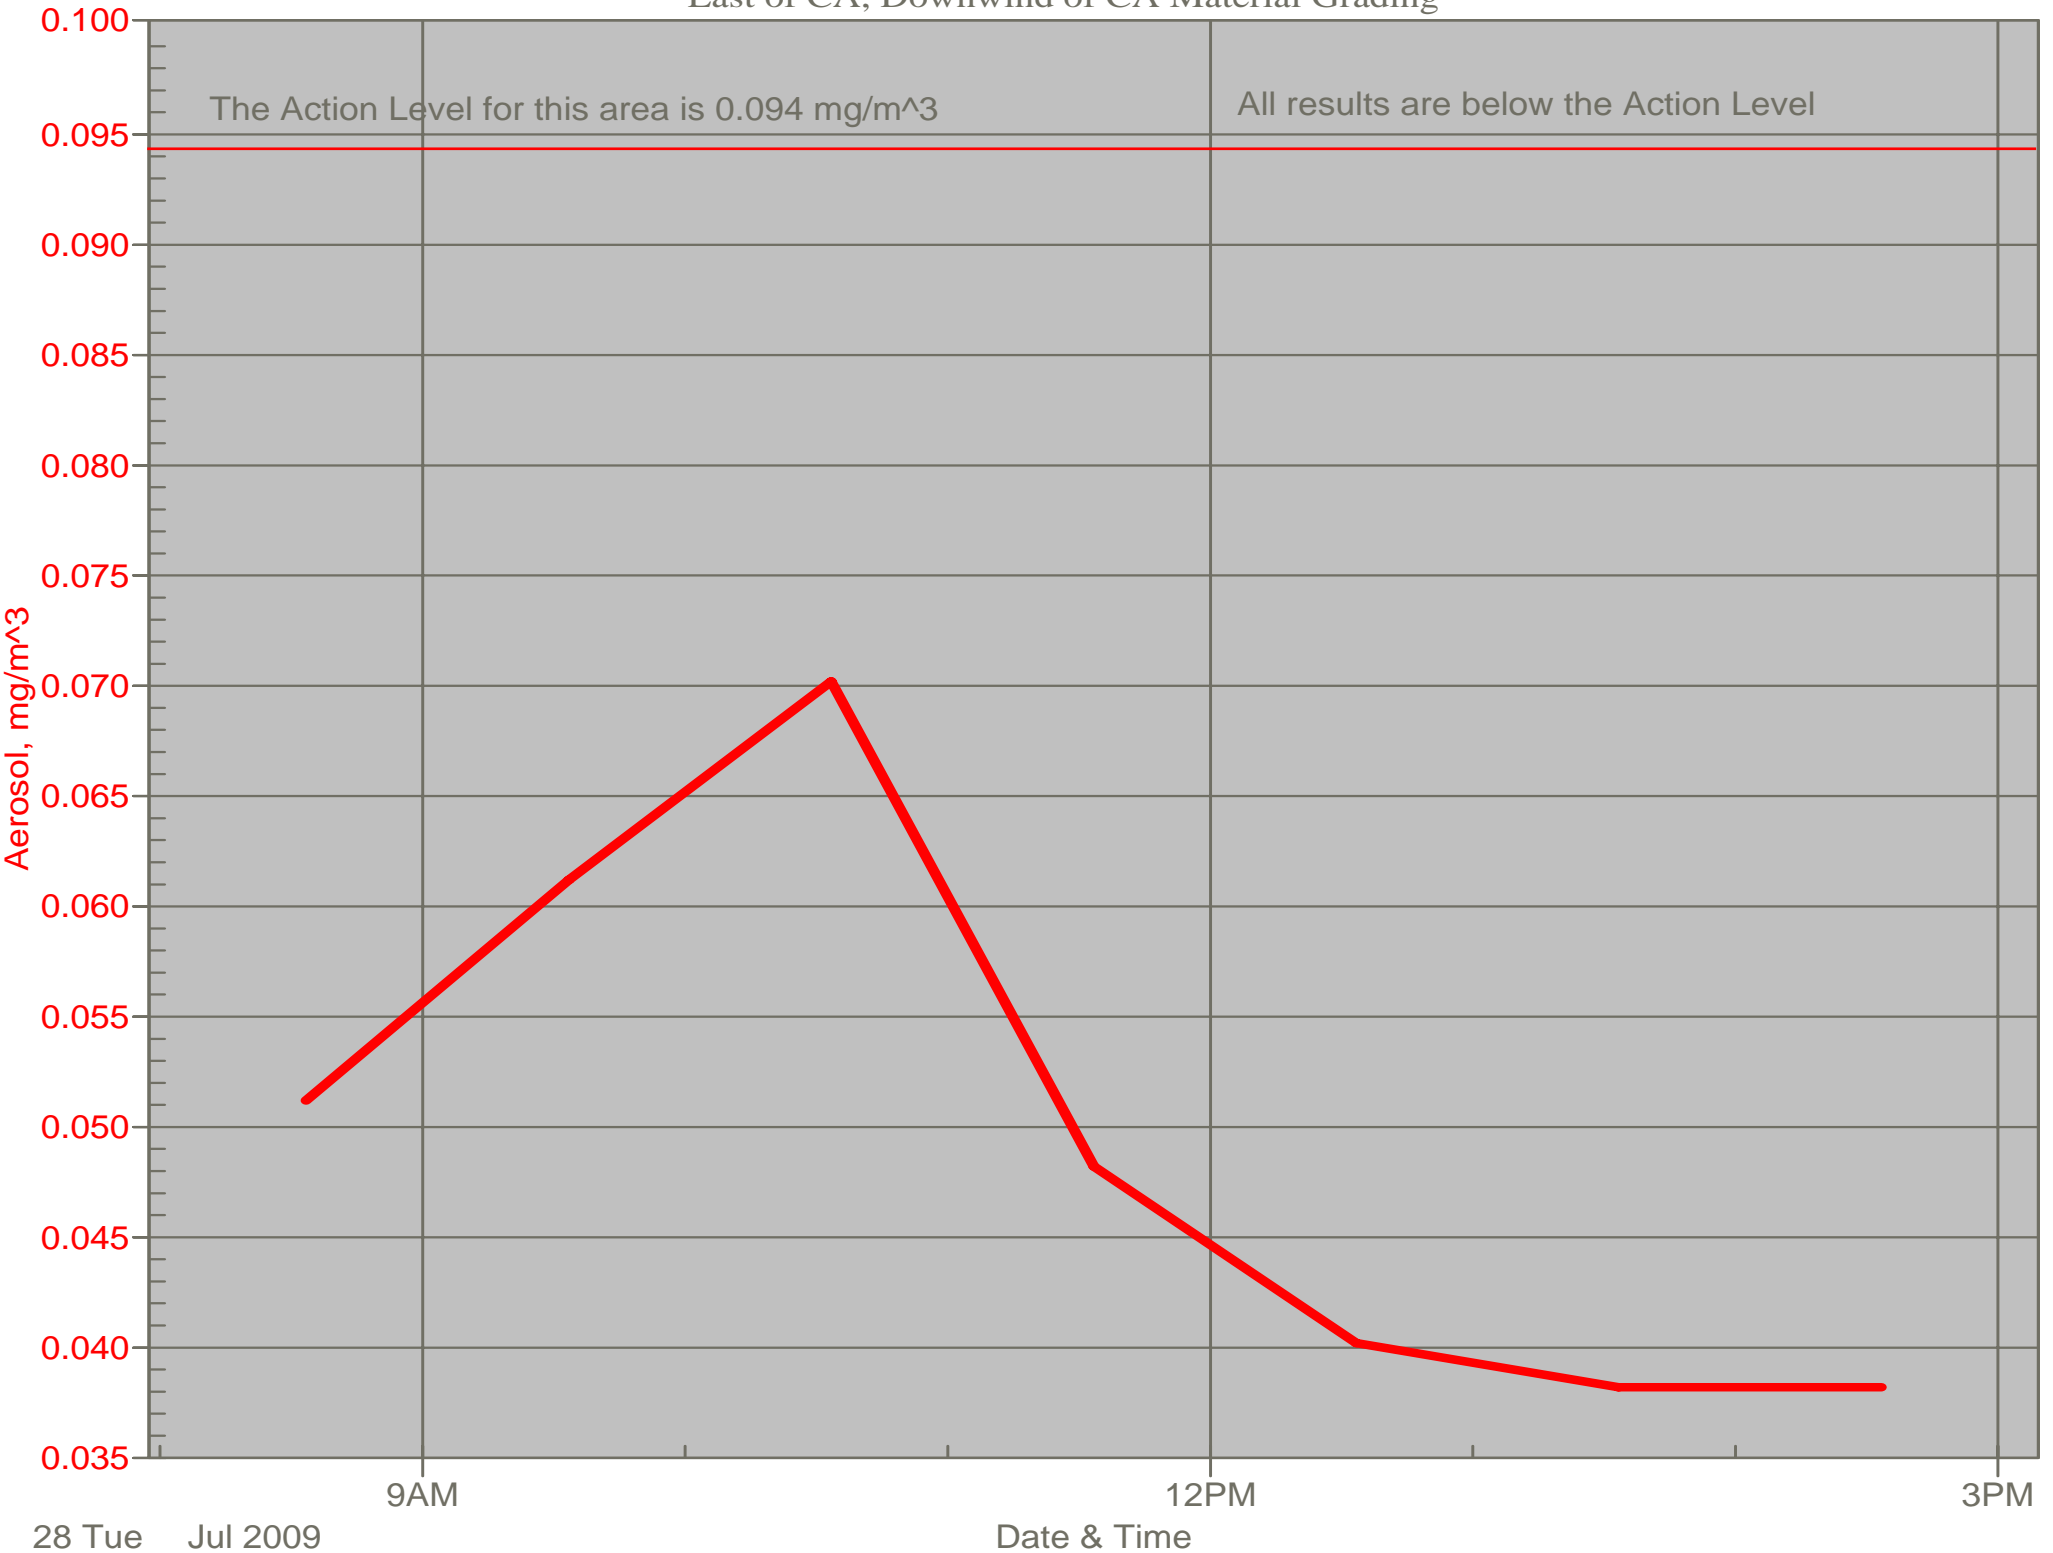

Air Monitor 1

East of CA, Downwind of CA Material Grading

Air Monitor 2

South of CA, Sulphur Creek Monitoring

Air Monitor 3

East of Area H, Downwind of Area H

Air Monitor 4

Southwest of CA, Upwind of Site Activities

Air Monitor 6

South of CA, Sulphur Creek Monitoring (2)