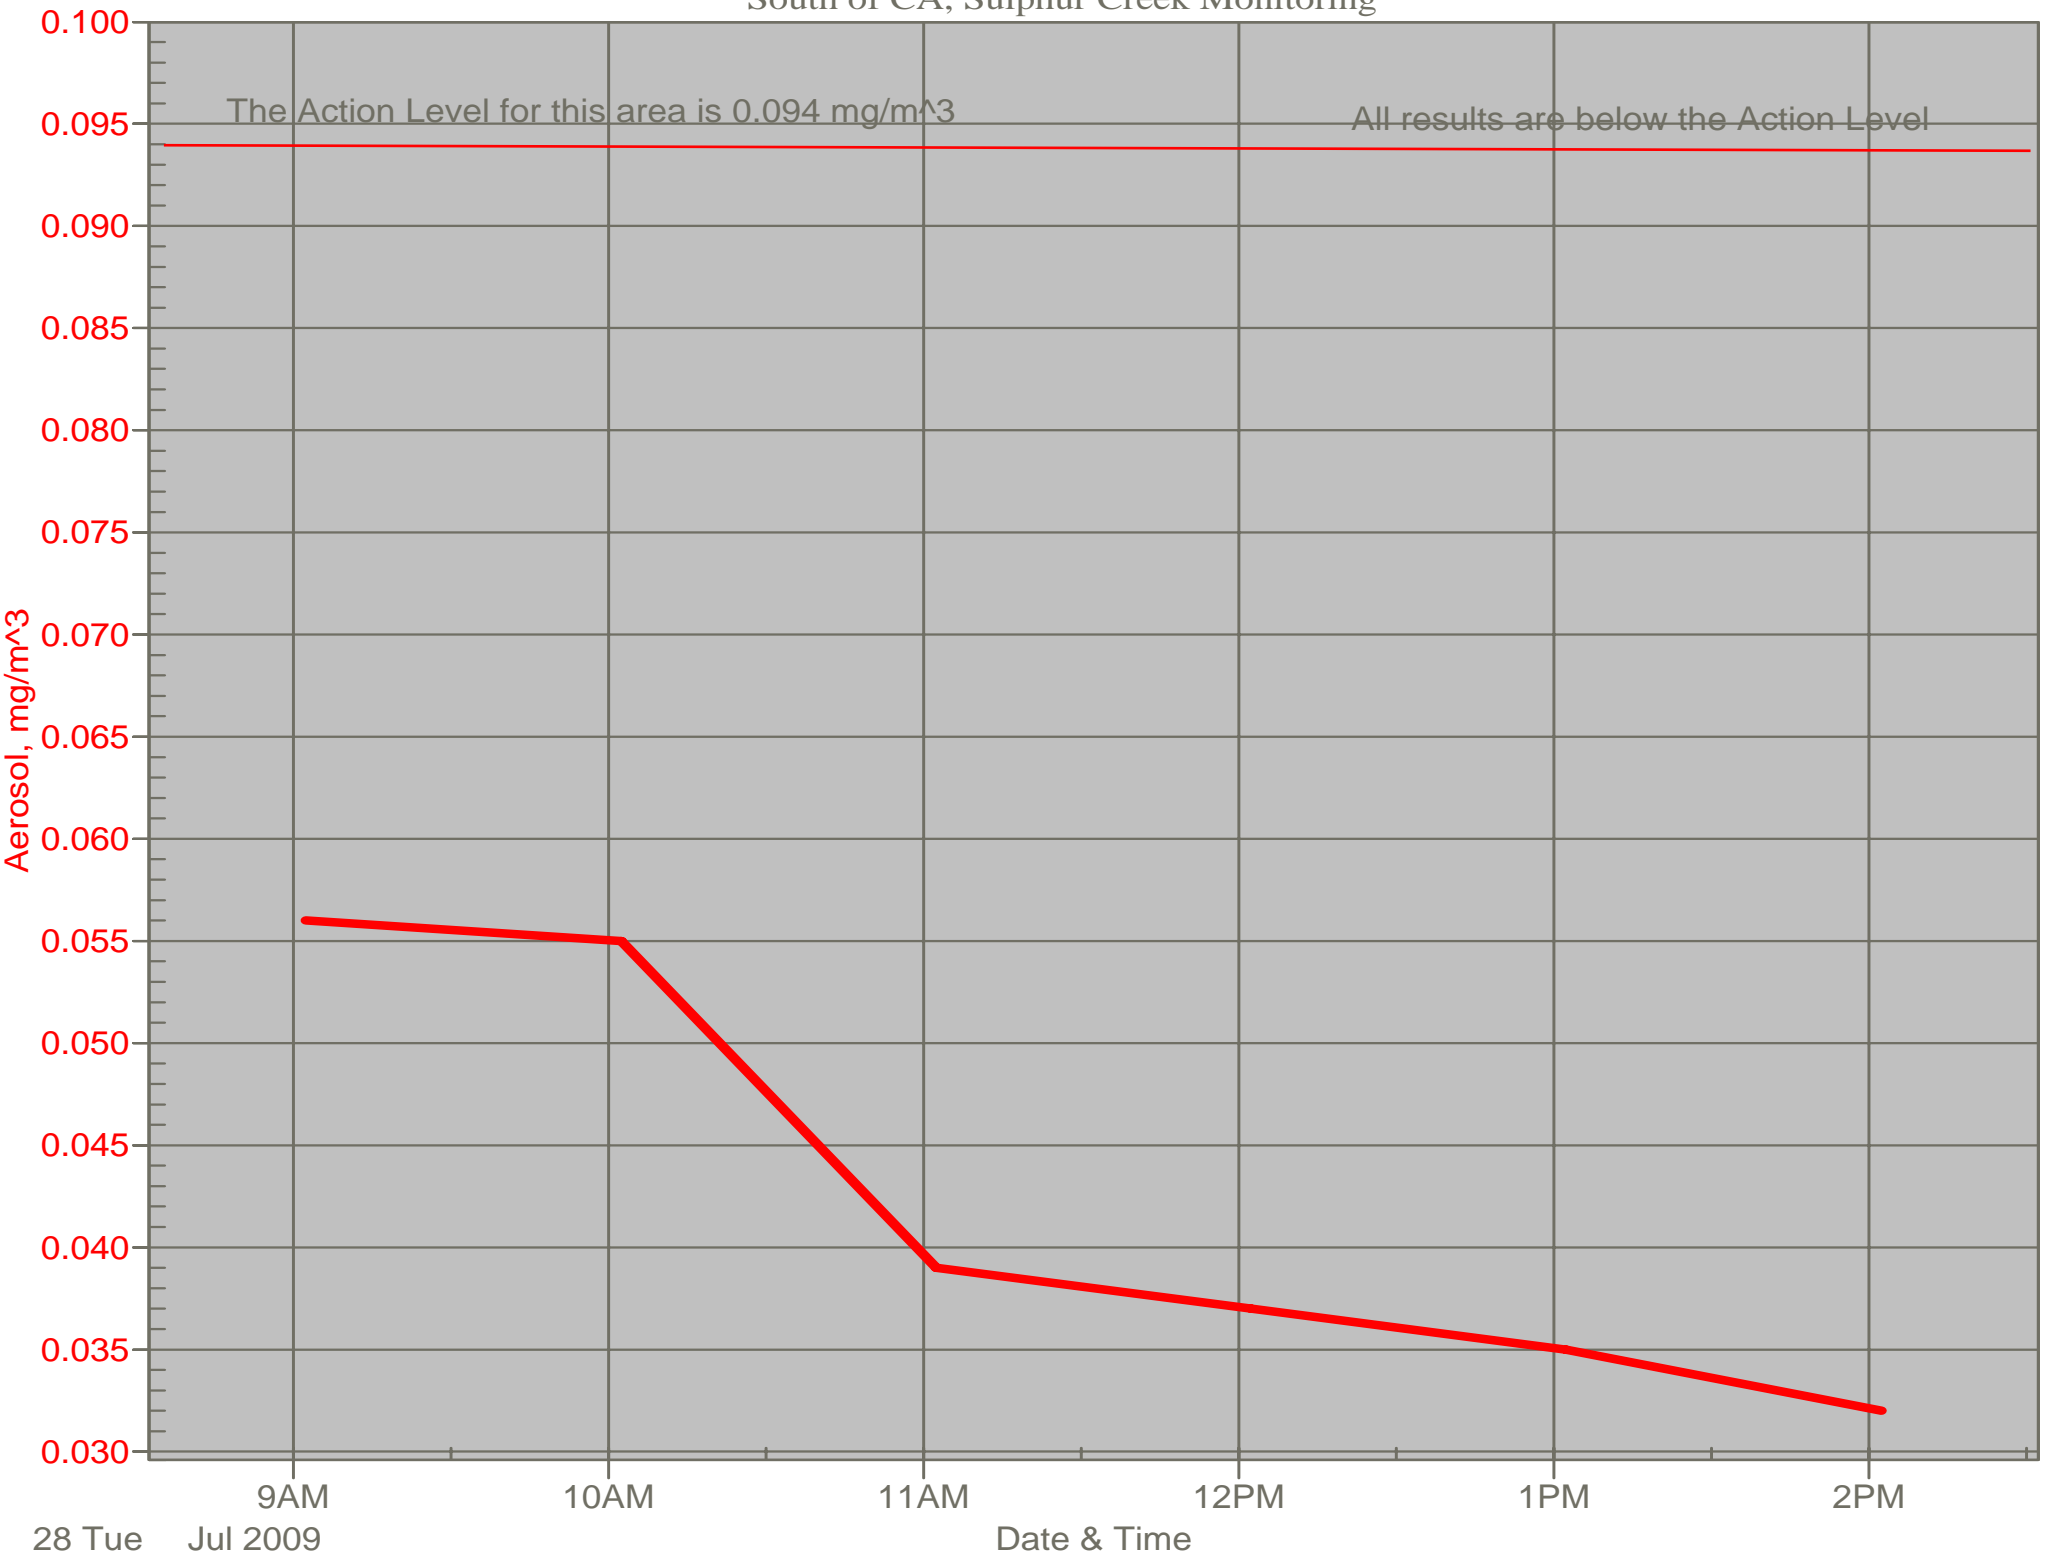

Air Monitor 1

East of CA, Downwind of CA Material Grading

Air Monitor 2

South of CA, Sulphur Creek Monitoring

Air Monitor 3

East of Area H, Downwind of Area H

Air Monitor 4

Southwest of CA, Upwind of Site Activities

Air Monitor 6

South of CA, Sulphur Creek Monitoring (2)