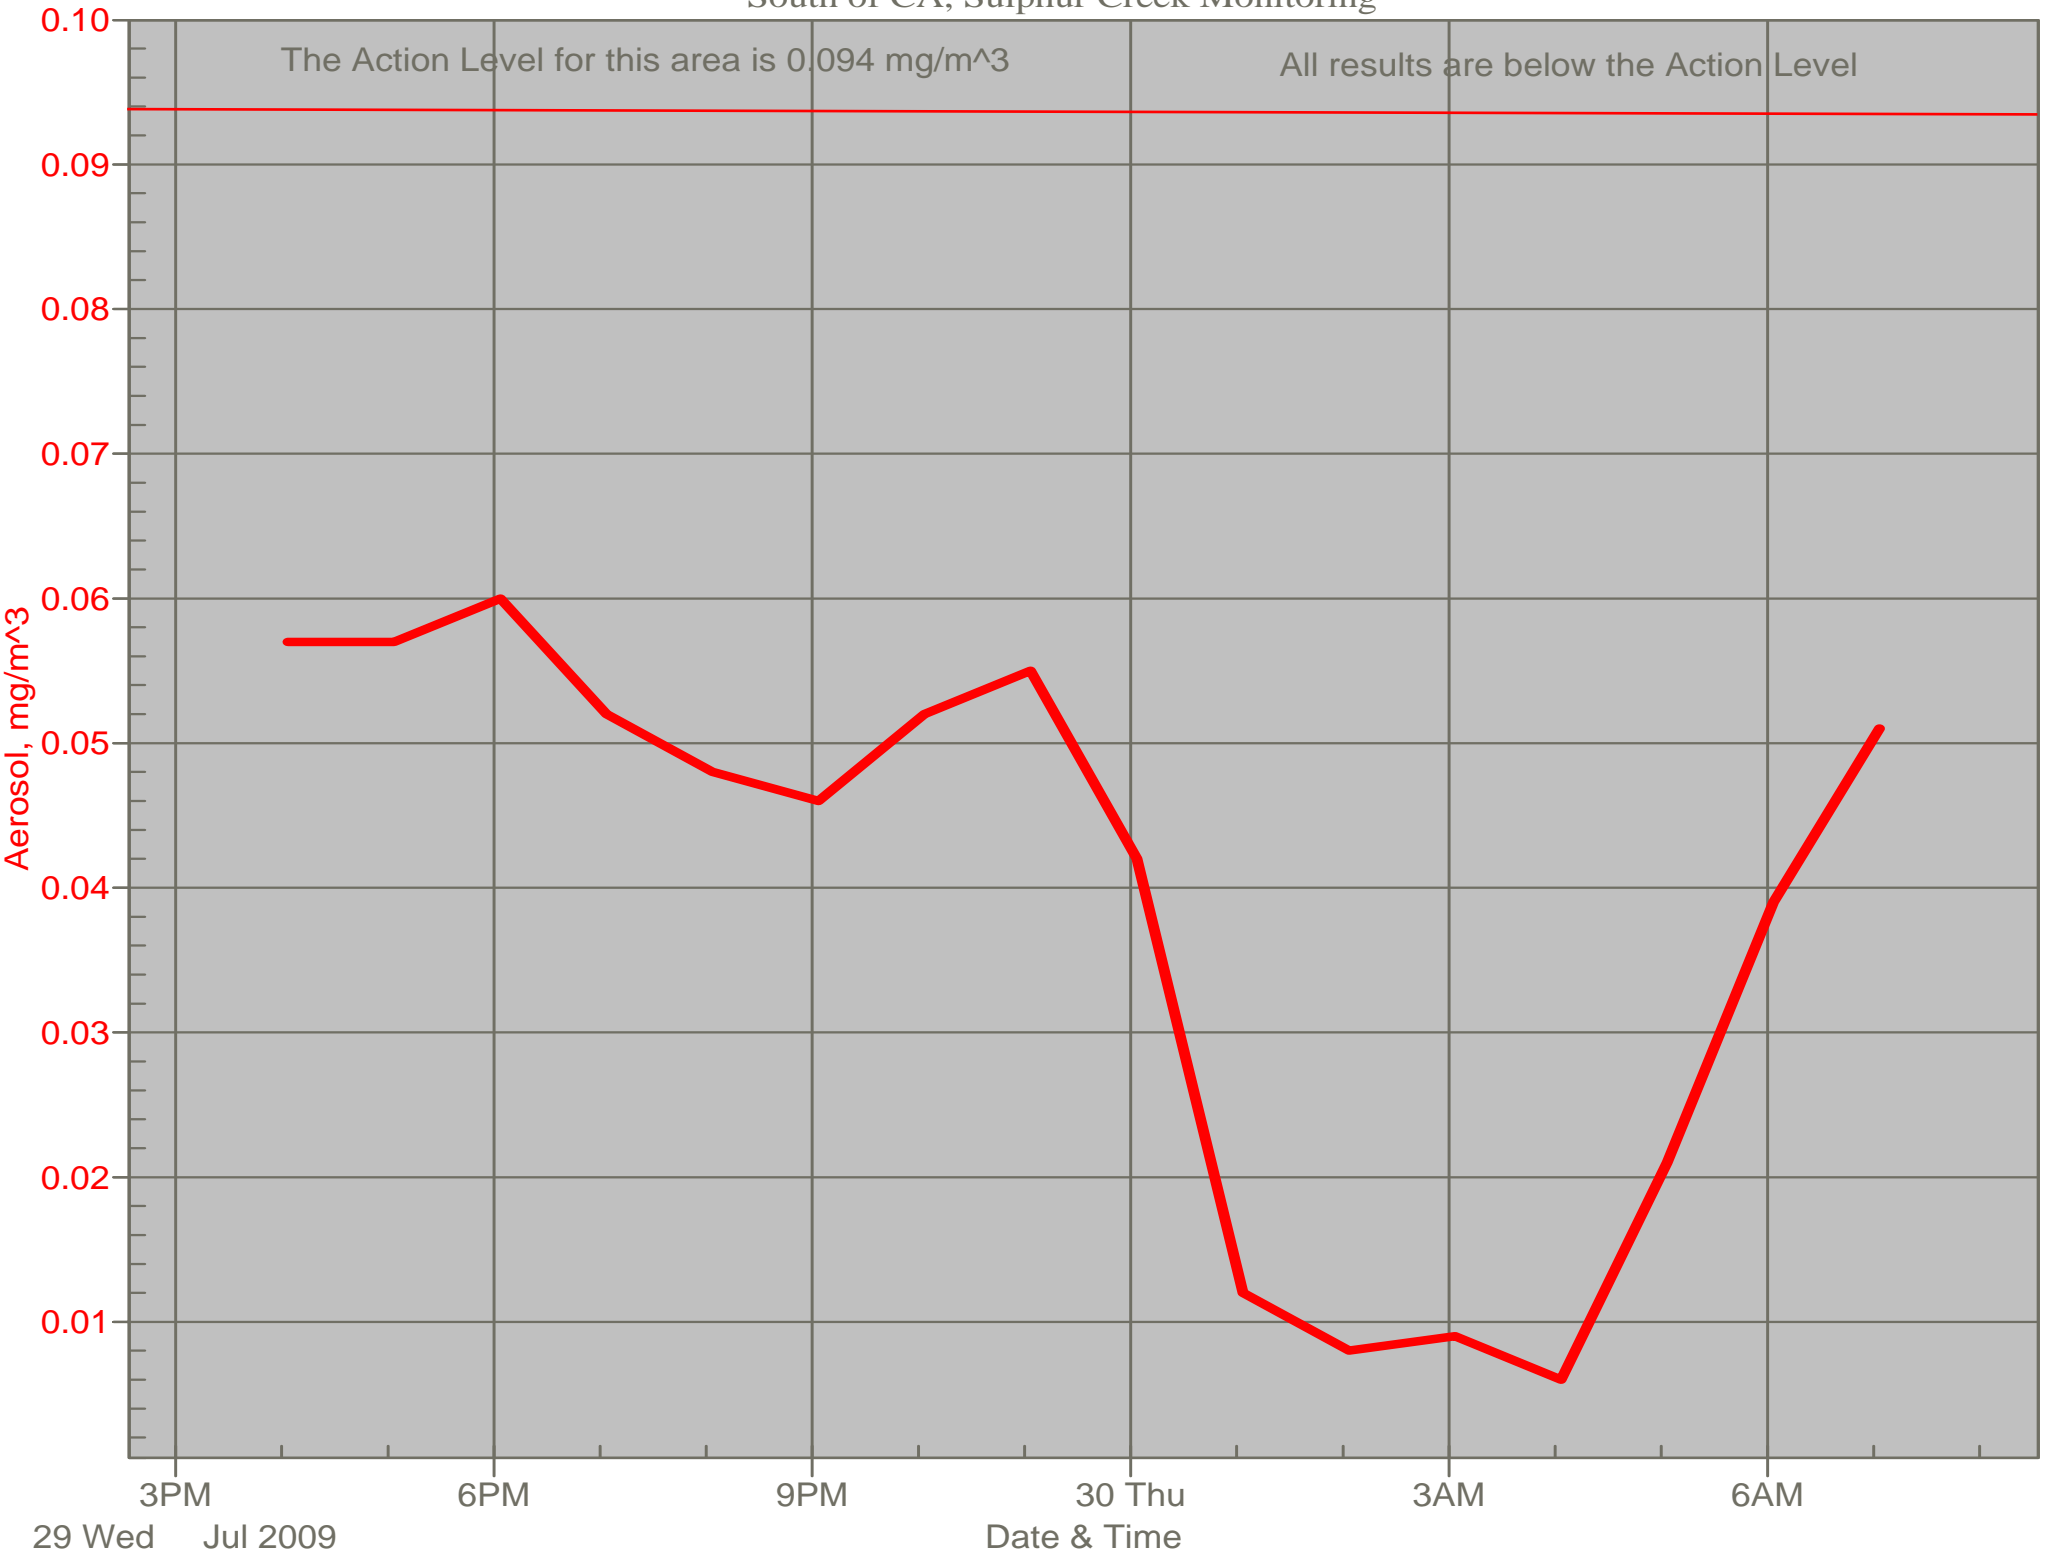

# Air Monitor 1 Non-Working Hours

East of CA, Downwind of CA

# Air Monitor 2 Non-Working Hours

South of CA, Sulphur Creek Monitoring

# Air Monitor 3 Non-Working Hours

East of Area H, Downwind of Area H