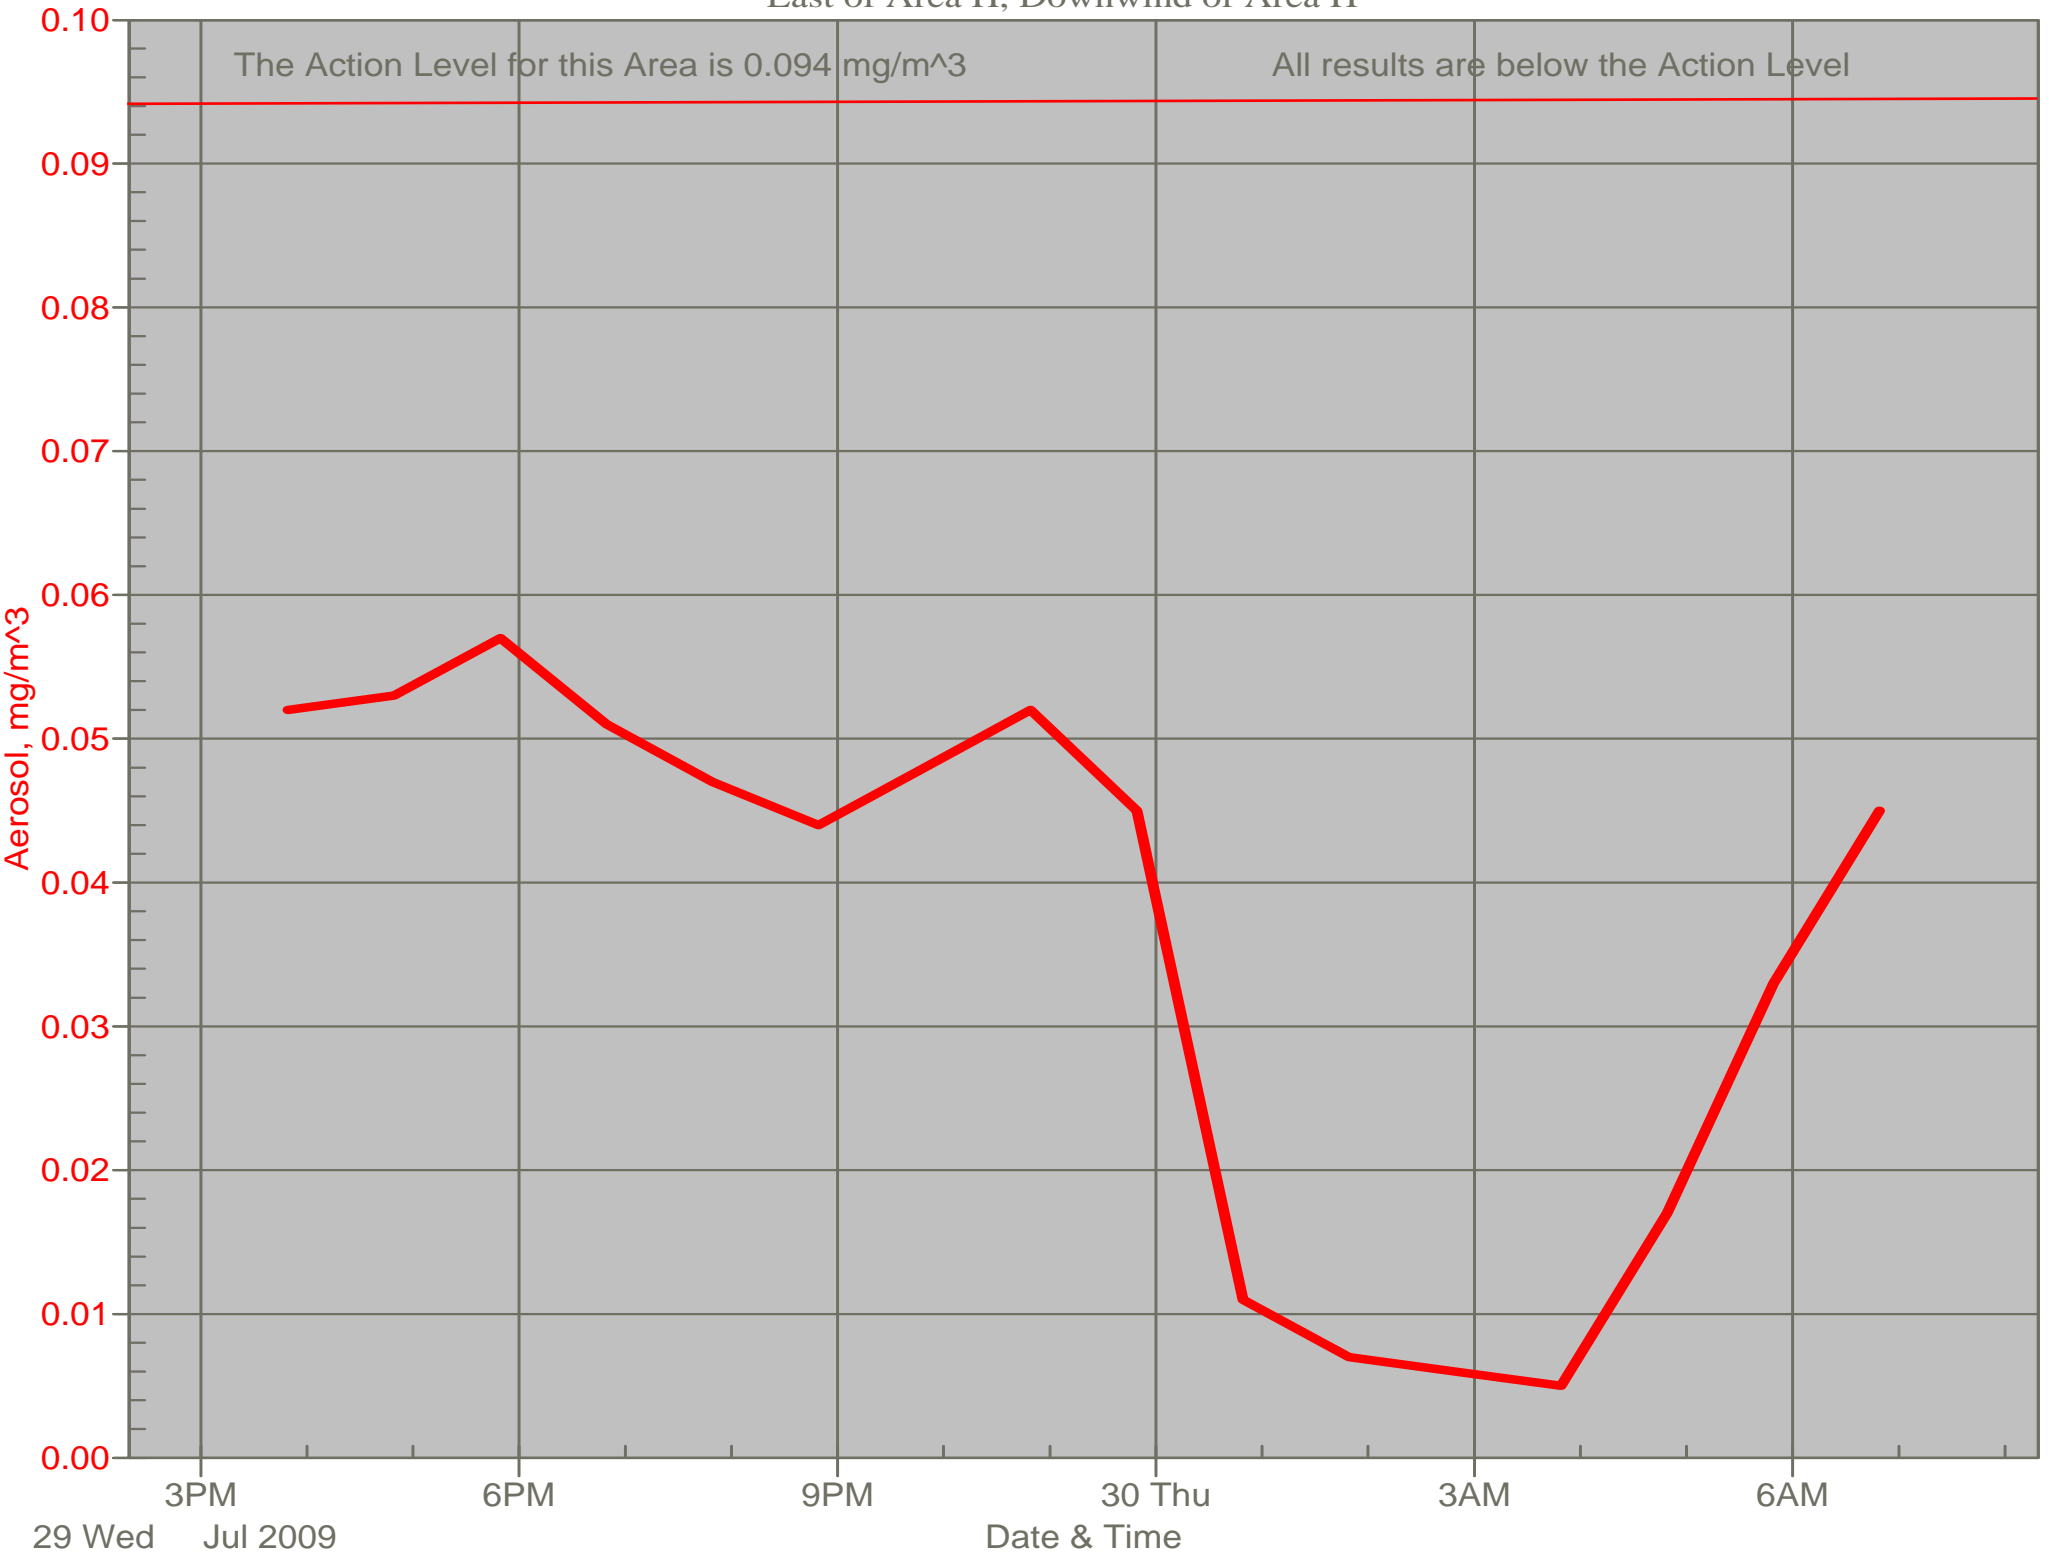

# Air Monitor 1 Non-Working Hours

East of CA, Downwind of CA

# Air Monitor 2 Non-Working Hours

South of CA, Sulphur Creek Monitoring

# Air Monitor 3 Non-Working Hours

East of Area H, Downwind of Area H