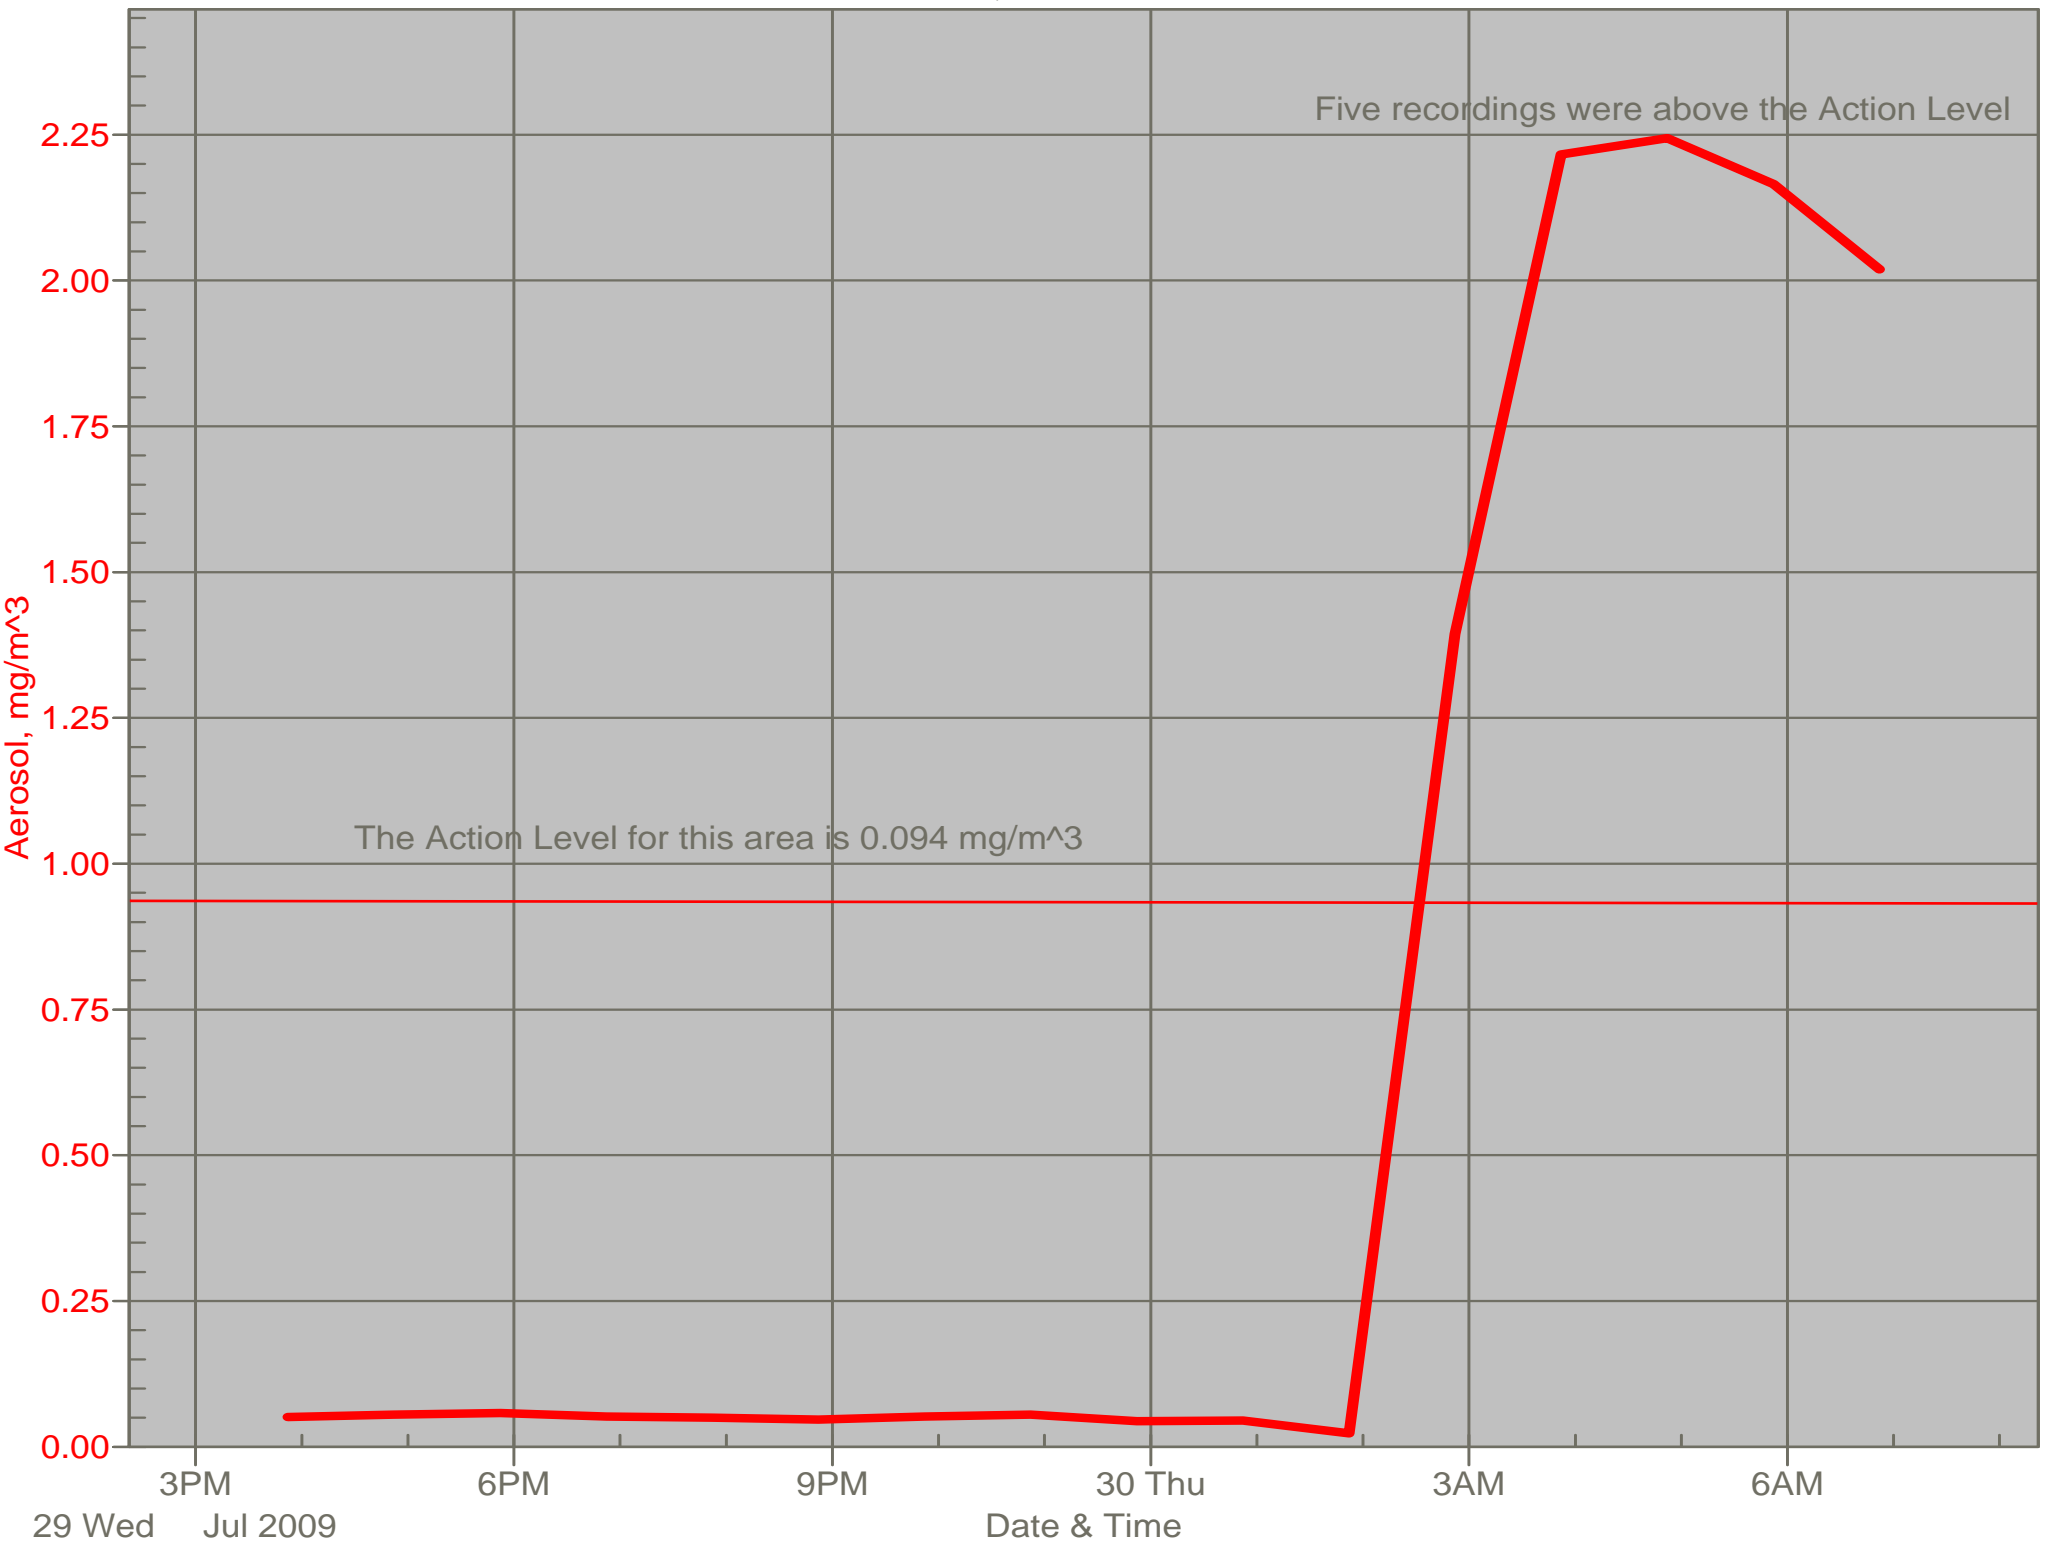

# Air Monitor 1 Non-Working Hours

East of CA, Downwind of CA

# Air Monitor 2 Non-Working Hours

South of CA, Sulphur Creek Monitoring

# Air Monitor 3 Non-Working Hours

East of Area H, Downwind of Area H

# Air Monitor 4 Non-Working Hours

Southwest of CA, Upwind of Site