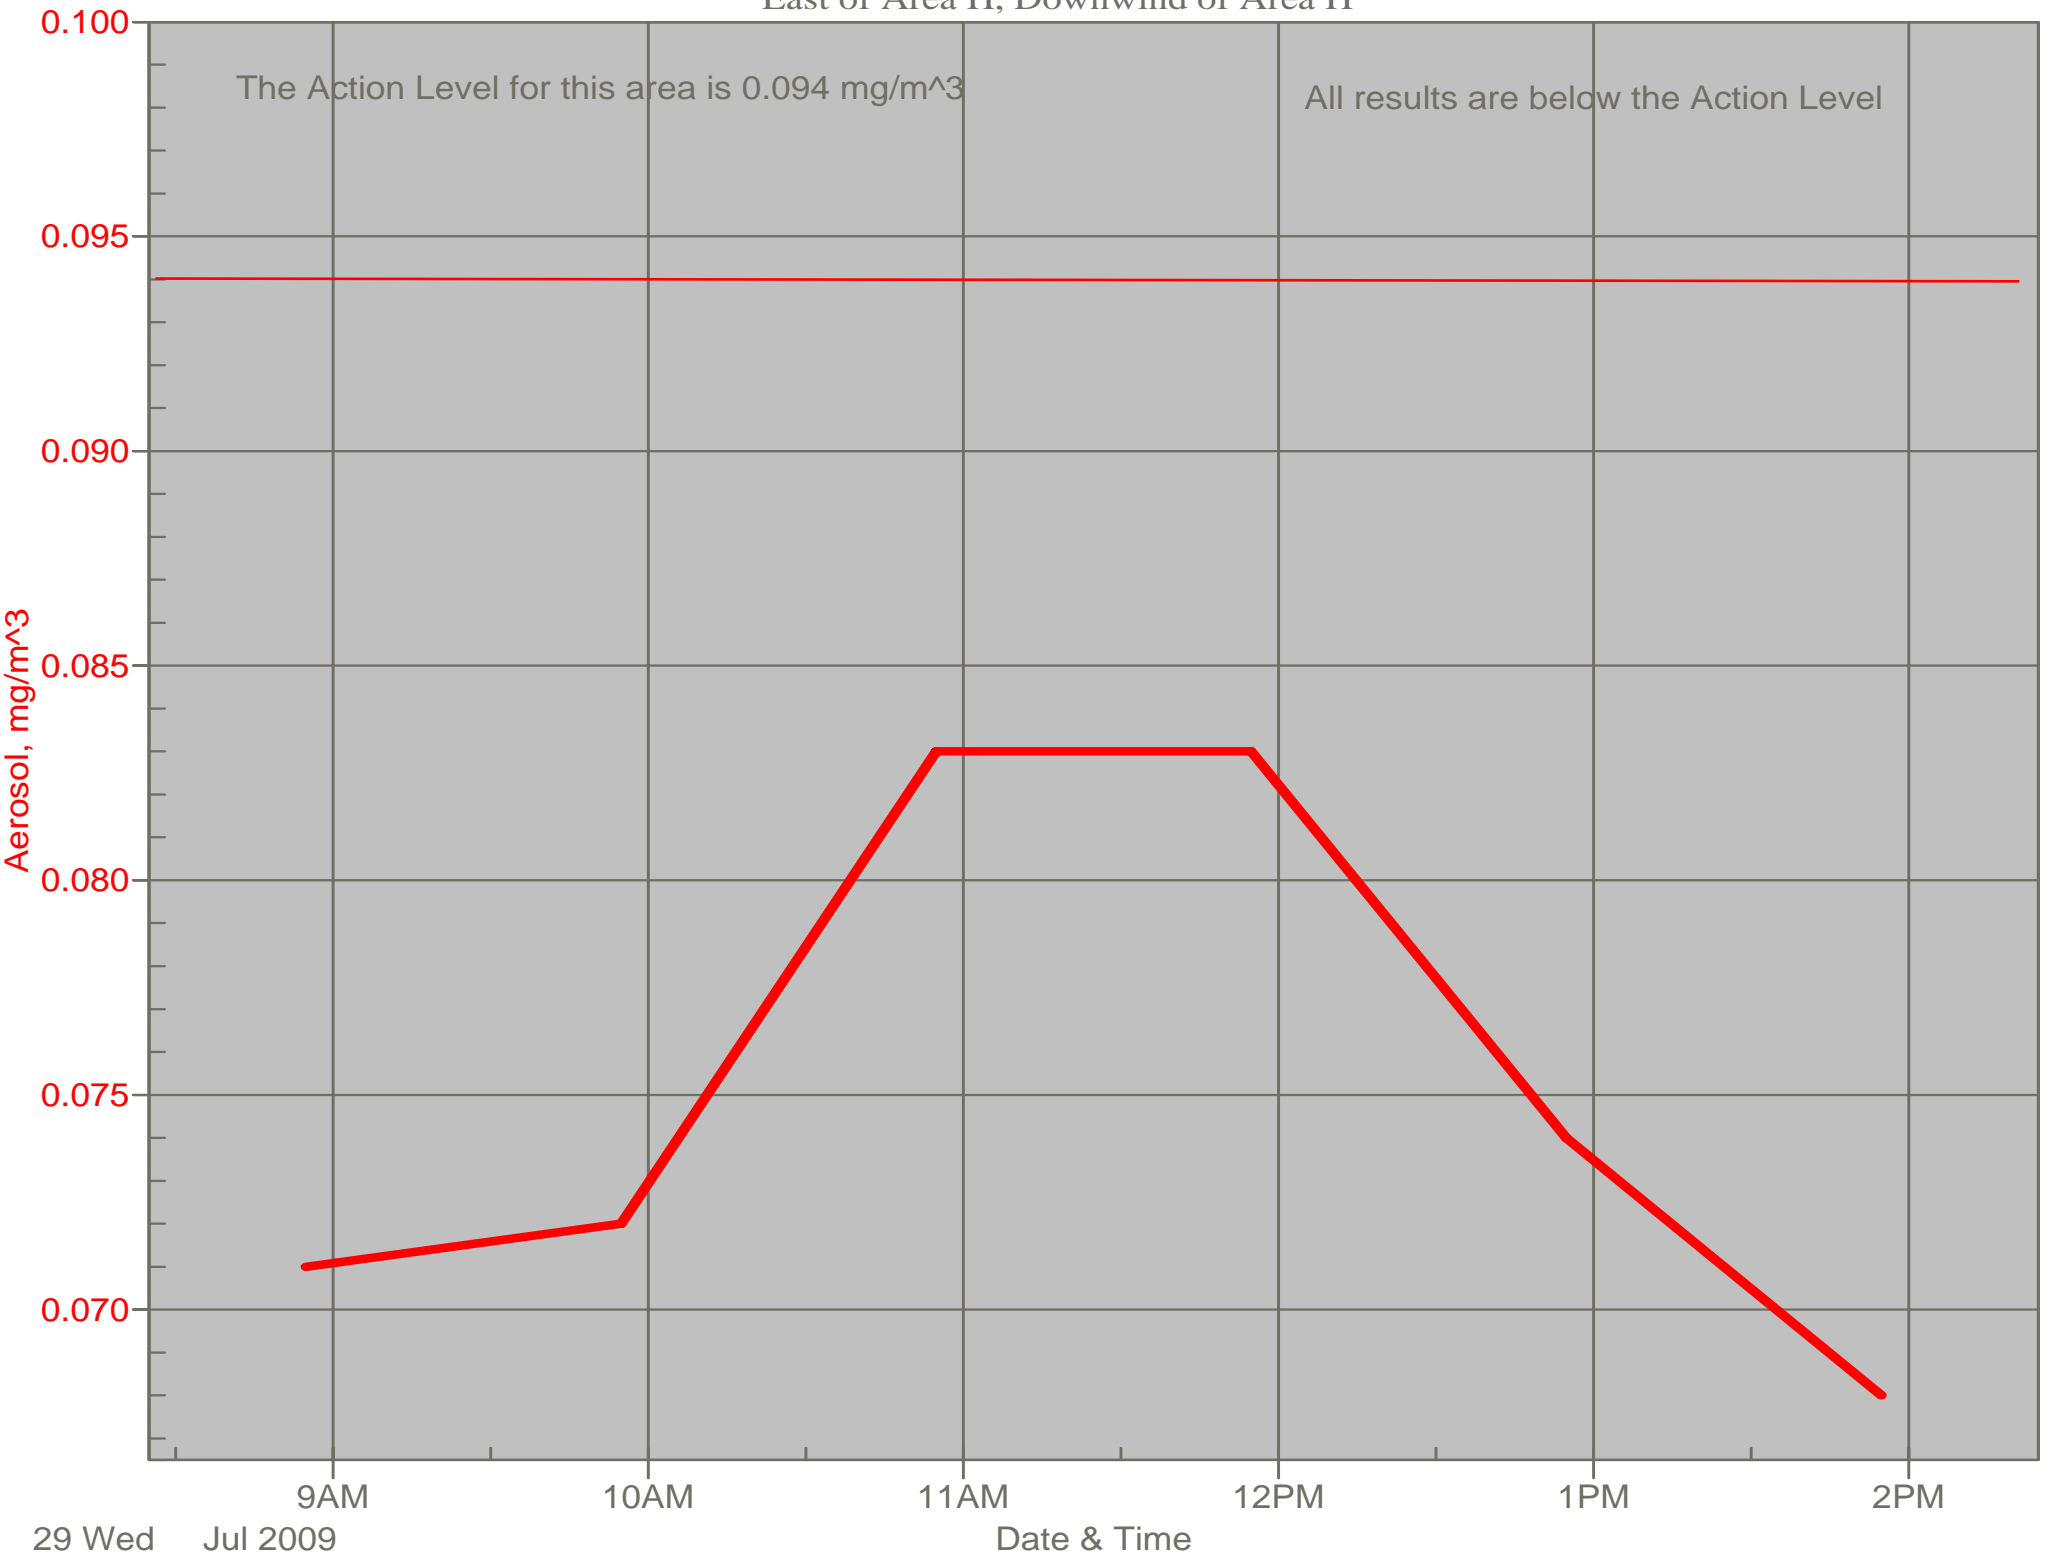

Air Monitor 1

East of CA, Downwind of CA Material Grading

Air Monitor 2

South of CA, Sulphur Creek Monitoring

Air Monitor 3

East of Area H, Downwind of Area H

Air Monitor 4

Southwest of CA, Upwind of Site Activities

Air Monitor 6

South of CA, Sulphur Creek Monitoring (2)