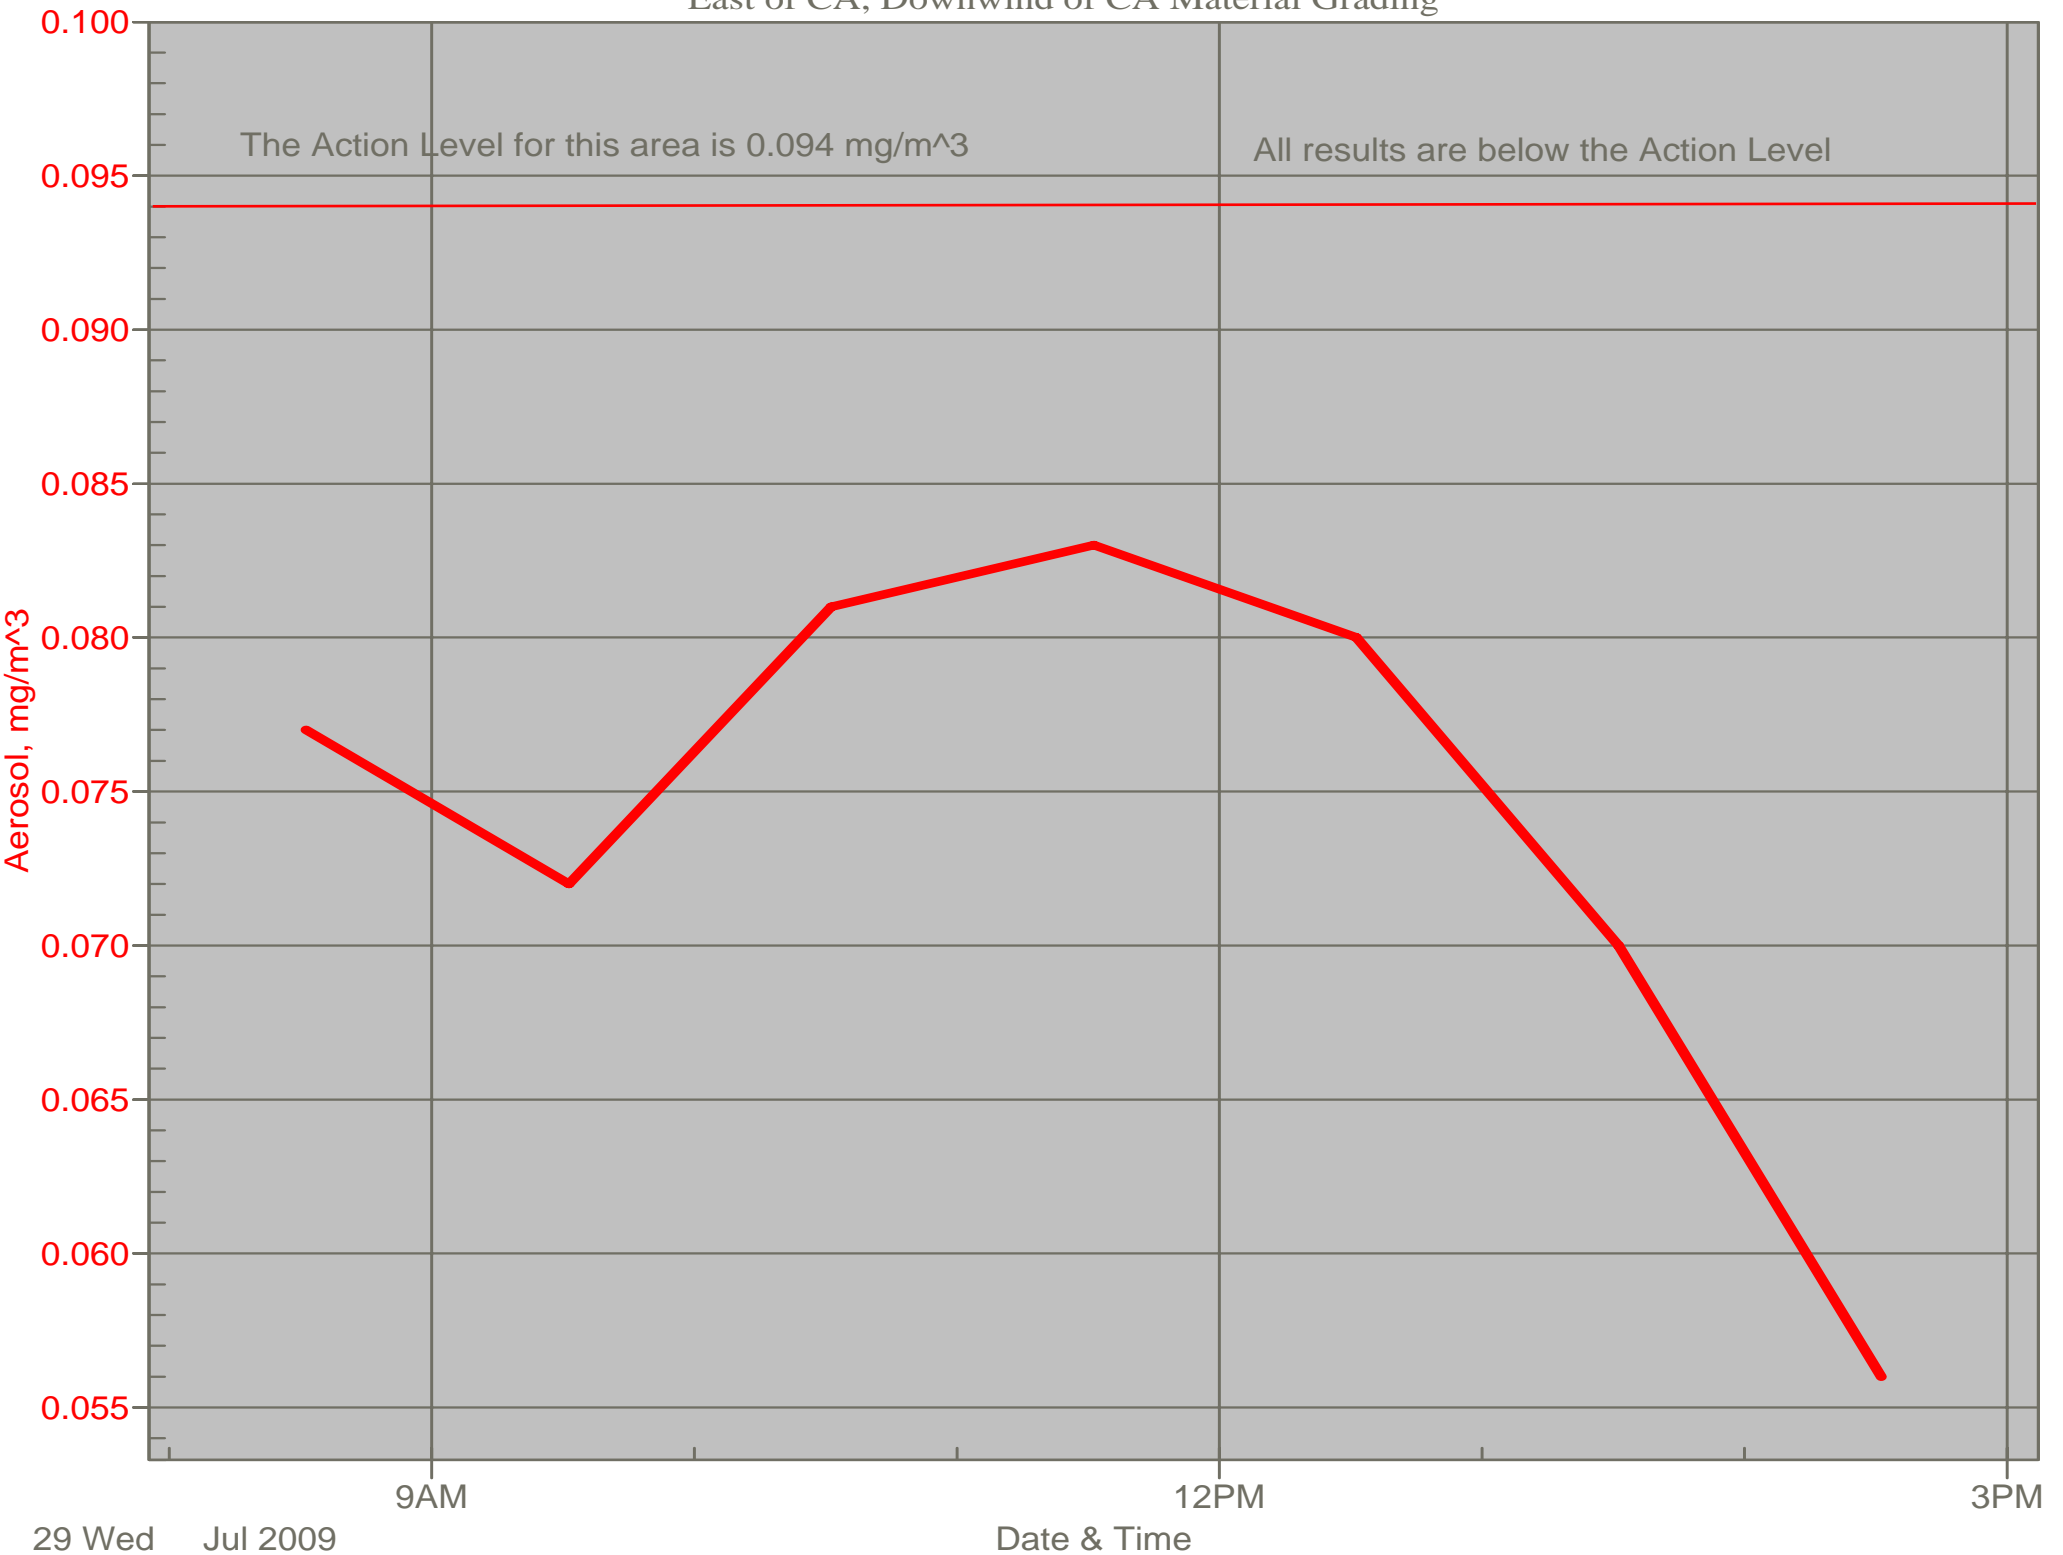

Air Monitor 1

East of CA, Downwind of CA Material Grading

Air Monitor 2

South of CA, Sulphur Creek Monitoring

Air Monitor 3

East of Area H, Downwind of Area H

Air Monitor 4

Southwest of CA, Upwind of Site Activities

Air Monitor 6

South of CA, Sulphur Creek Monitoring (2)