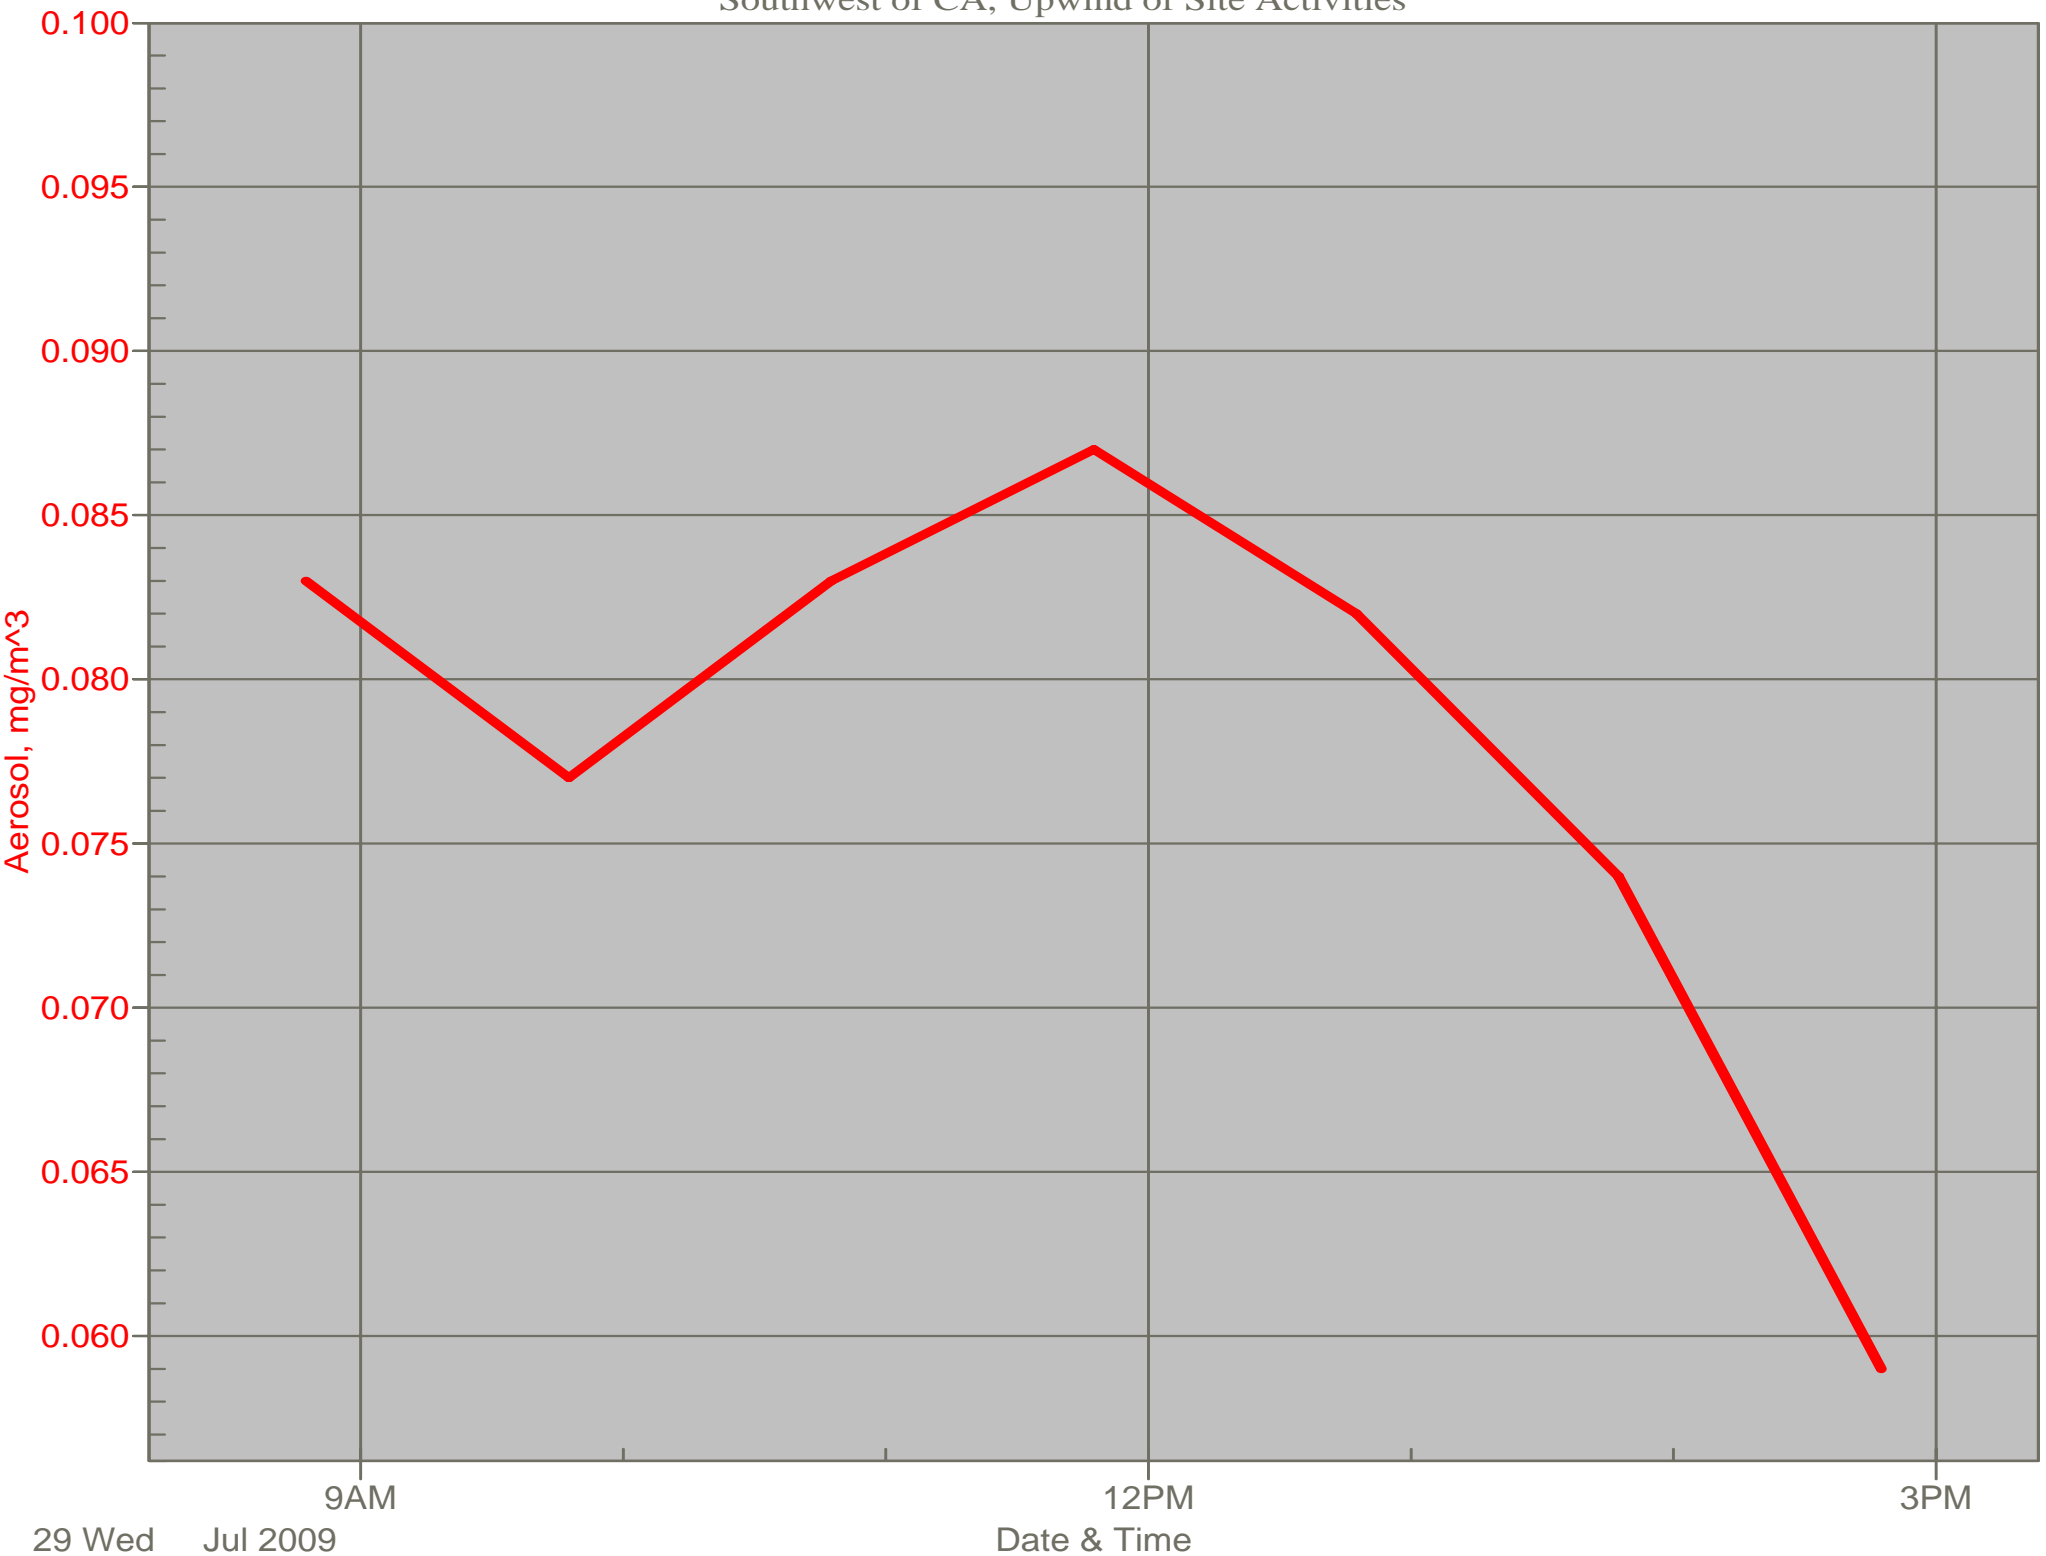

Air Monitor 1

East of CA, Downwind of CA Material Grading

Air Monitor 2

South of CA, Sulphur Creek Monitoring

Air Monitor 3

East of Area H, Downwind of Area H

Air Monitor 4

Southwest of CA, Upwind of Site Activities

Air Monitor 6

South of CA, Sulphur Creek Monitoring (2)