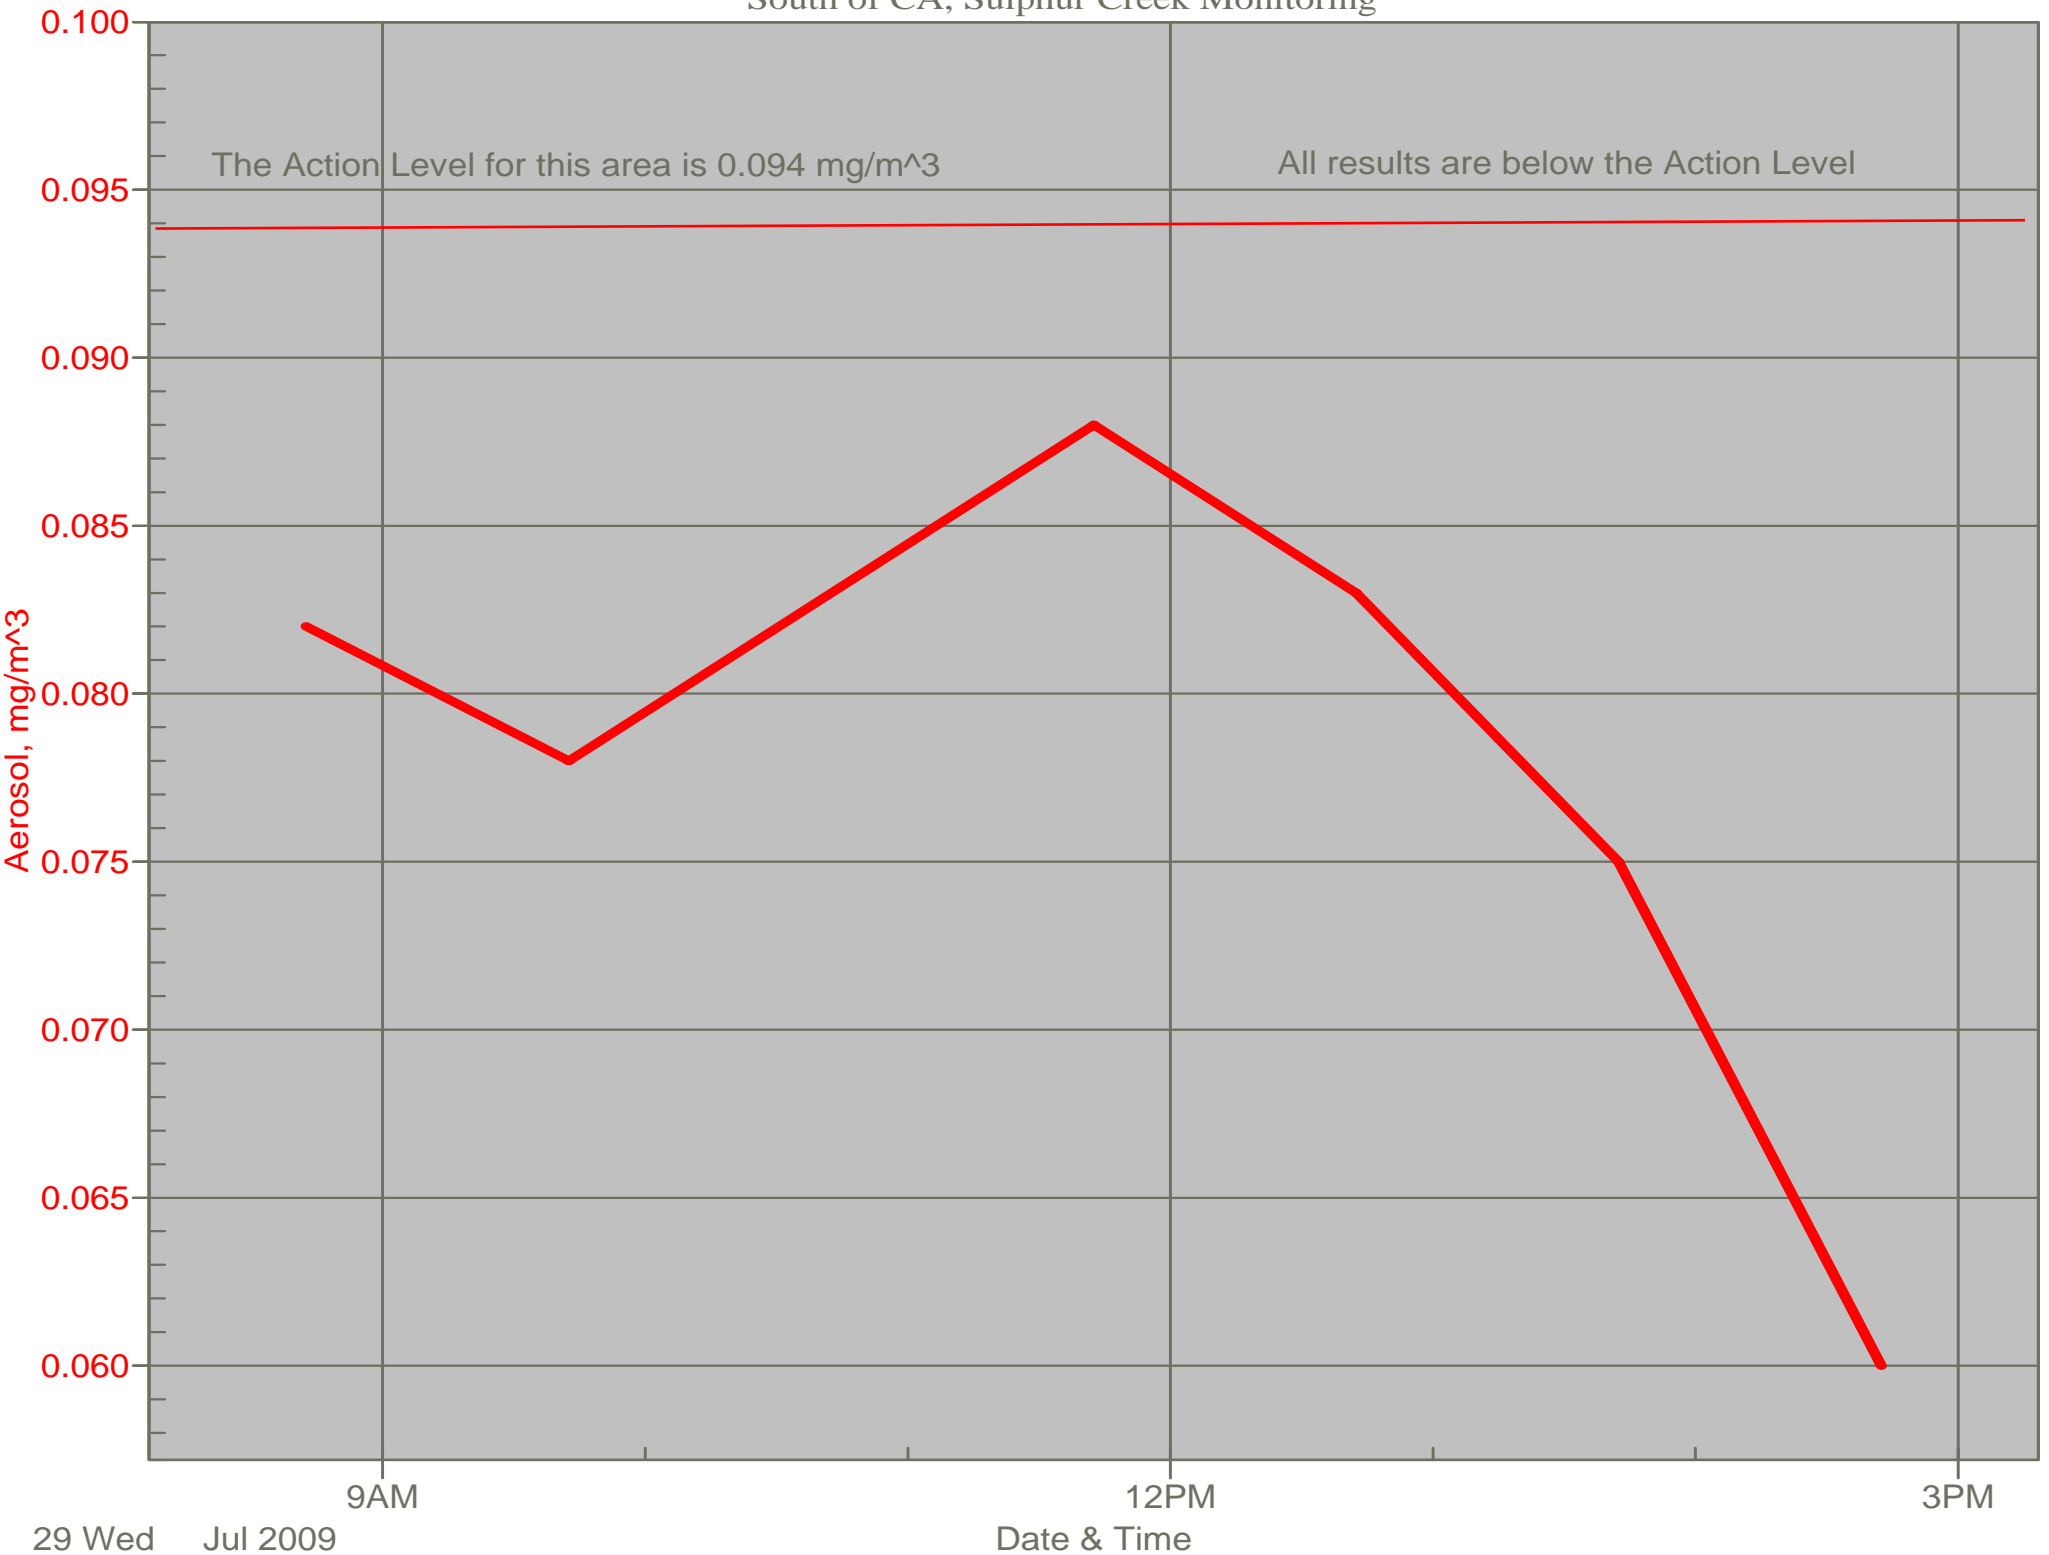

Air Monitor 1

East of CA, Downwind of CA Material Grading

Air Monitor 2

South of CA, Sulphur Creek Monitoring

Air Monitor 3

East of Area H, Downwind of Area H

Air Monitor 4

Southwest of CA, Upwind of Site Activities

Air Monitor 6

South of CA, Sulphur Creek Monitoring (2)