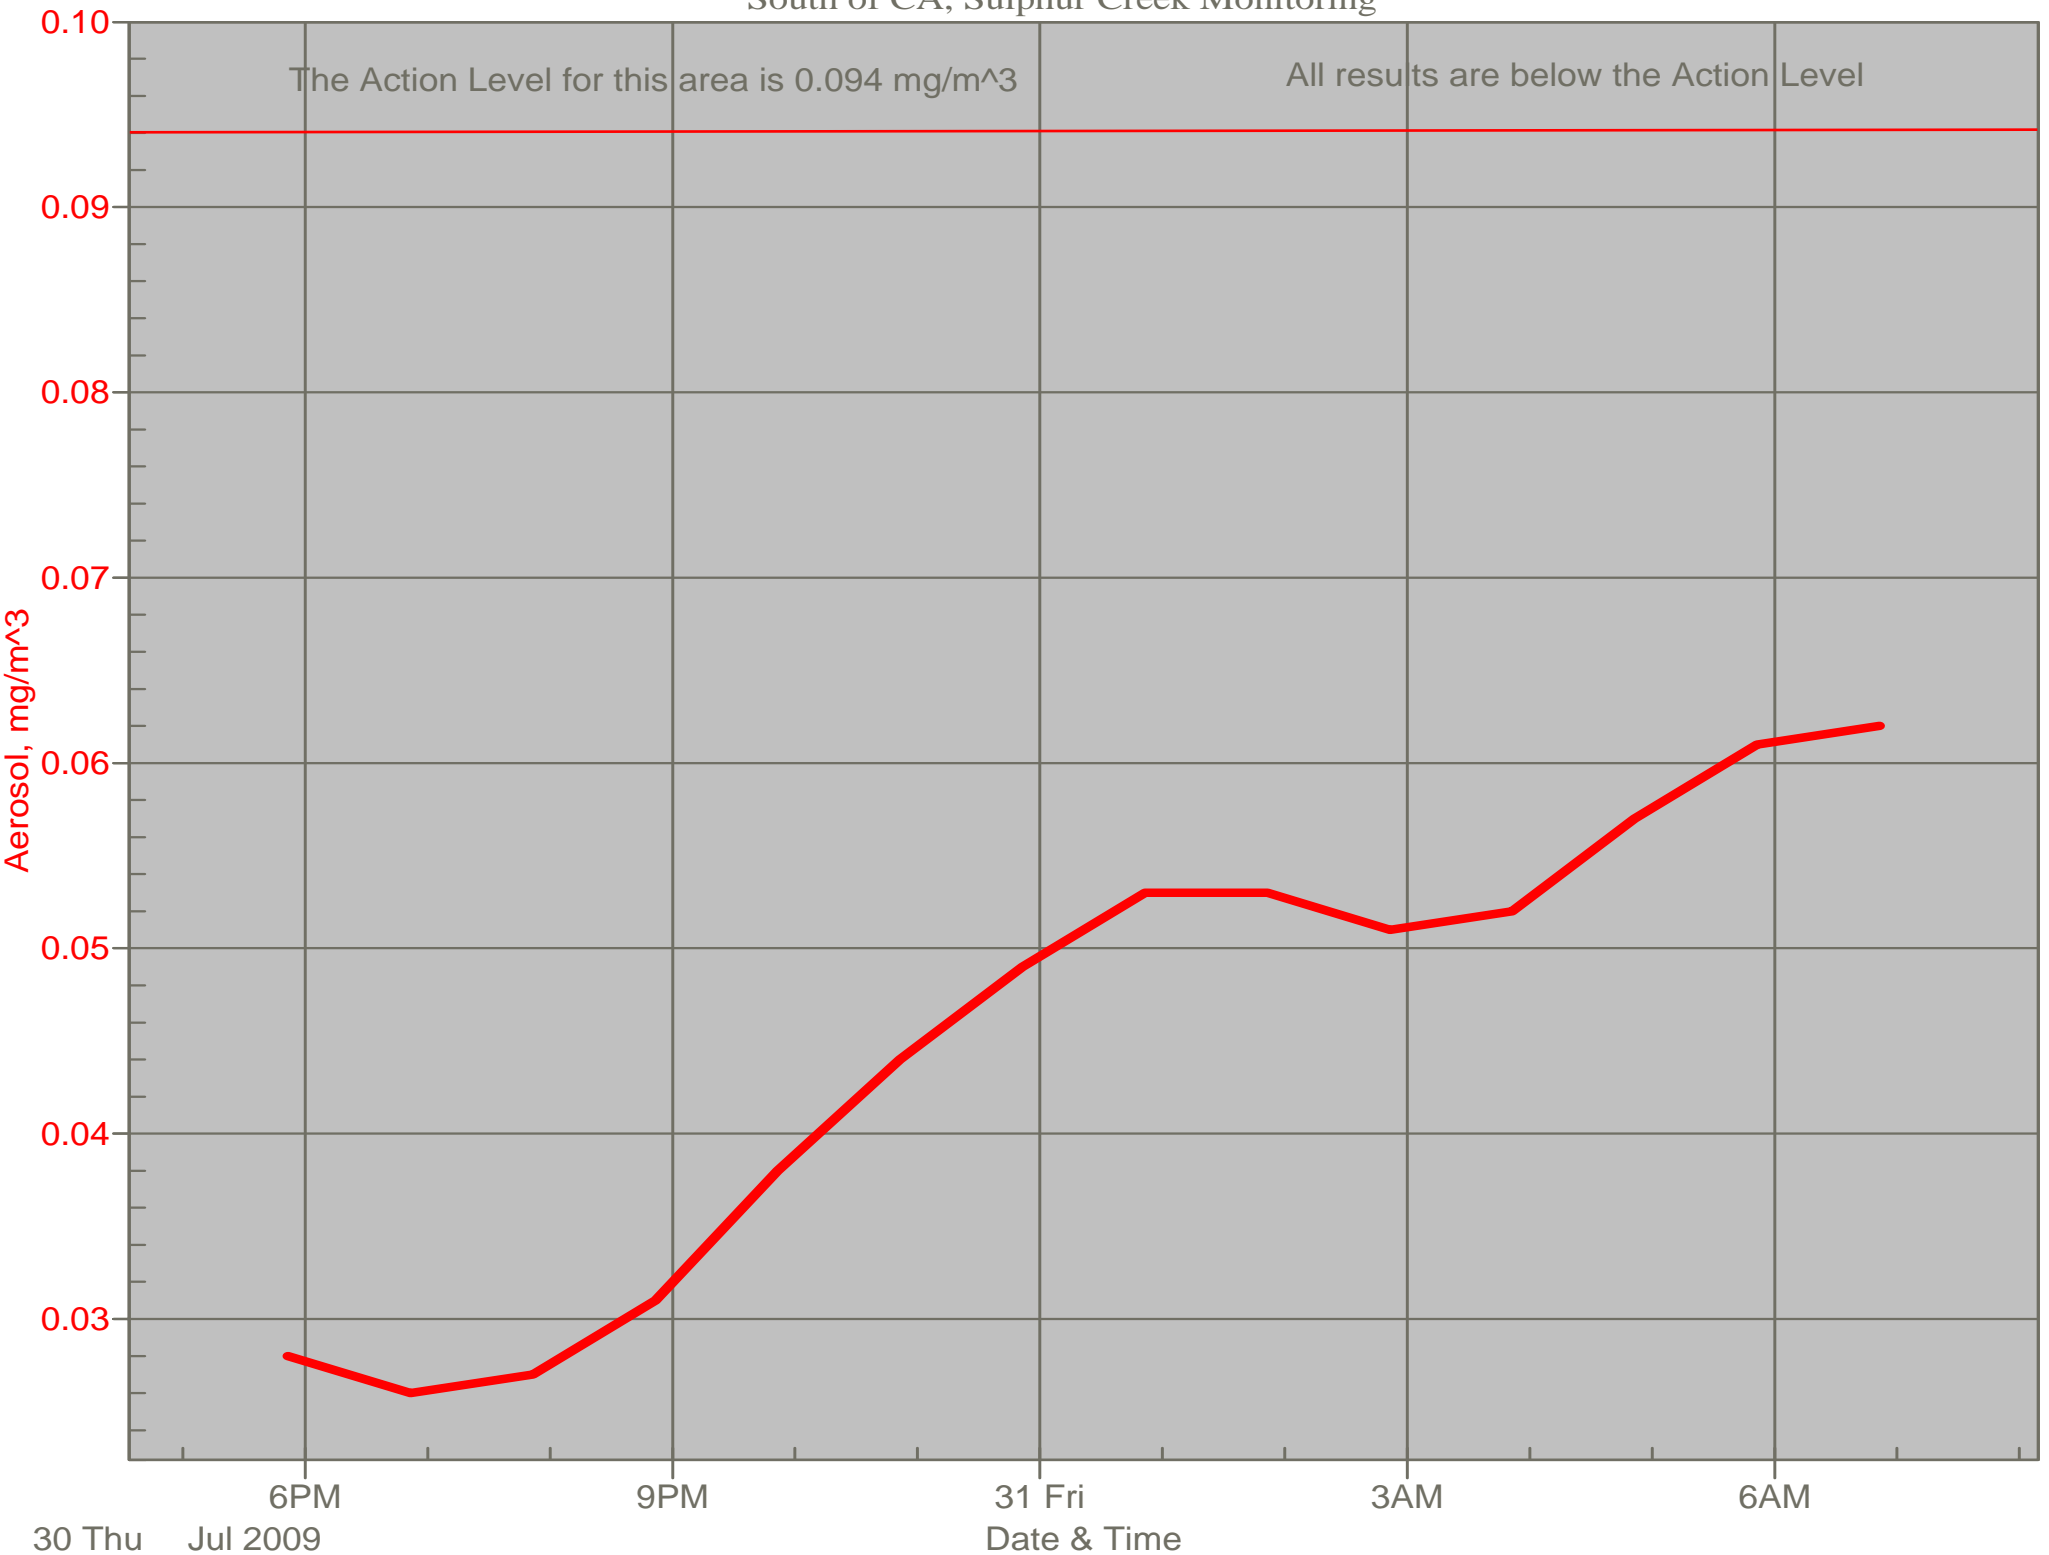

# Air Monitor 2 Non-Working Hours

South of CA, Sulphur Creek Monitoring

# Air Monitor 3 Non-Working Hours

East of CA, Downwind of CA

# Air Monitor 4 Non-Working Hours

Southwest of CA, Upwind of Site