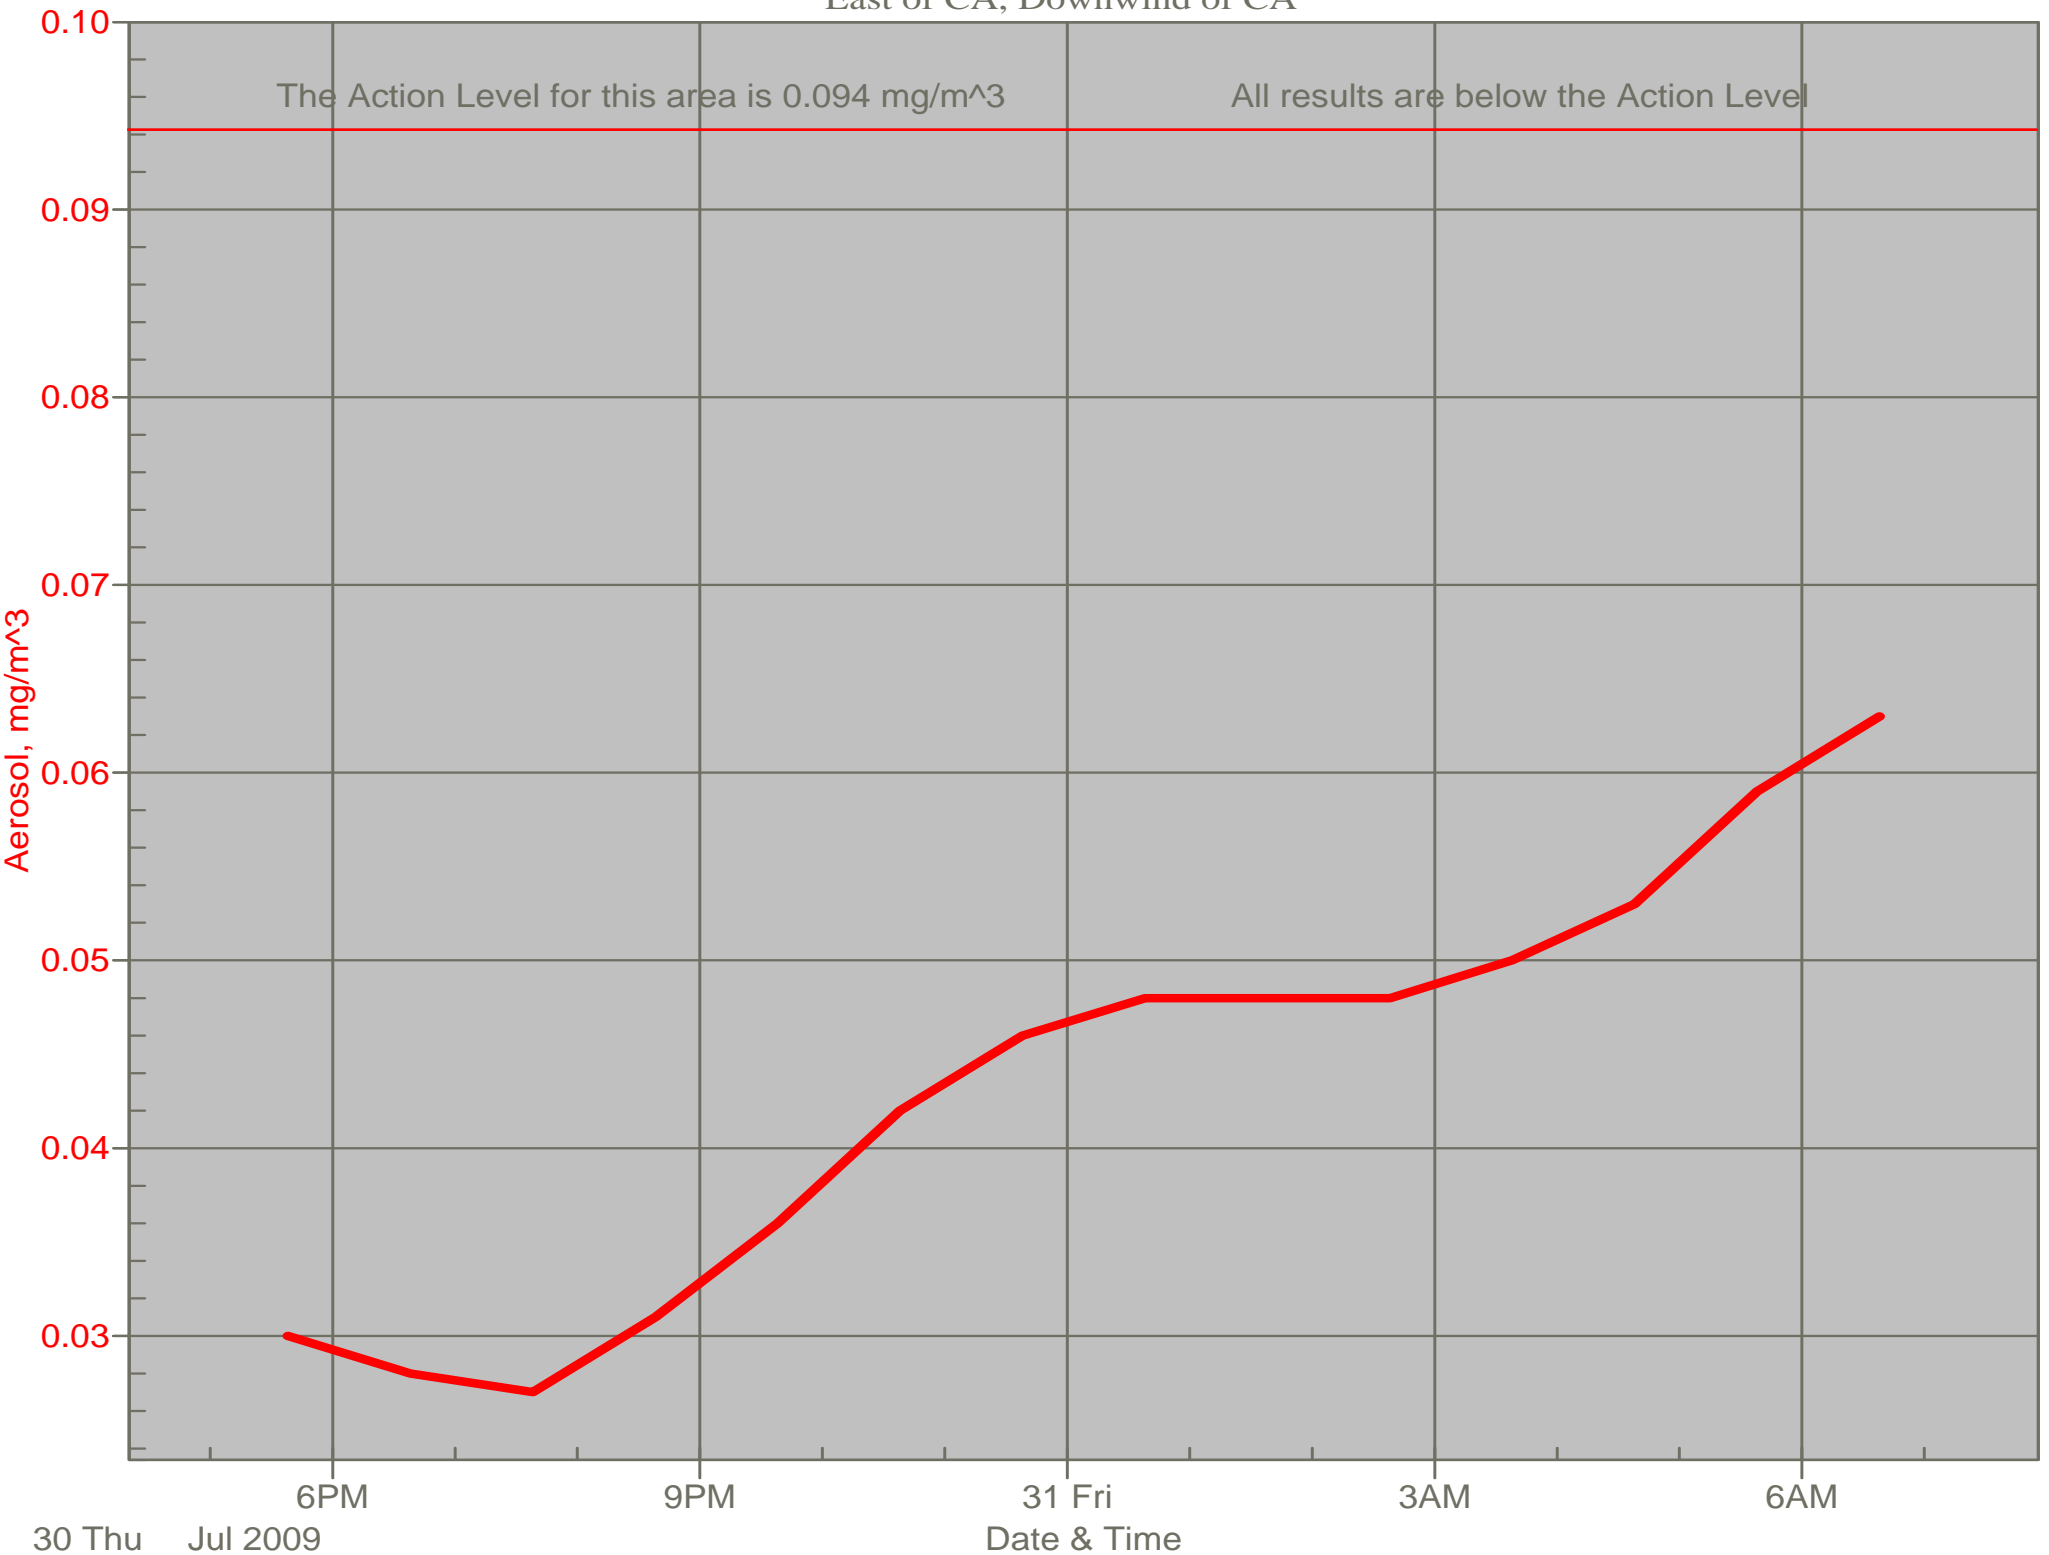

# Air Monitor 2 Non-Working Hours

South of CA, Sulphur Creek Monitoring

# Air Monitor 3 Non-Working Hours

East of CA, Downwind of CA

# Air Monitor 4 Non-Working Hours

Southwest of CA, Upwind of Site