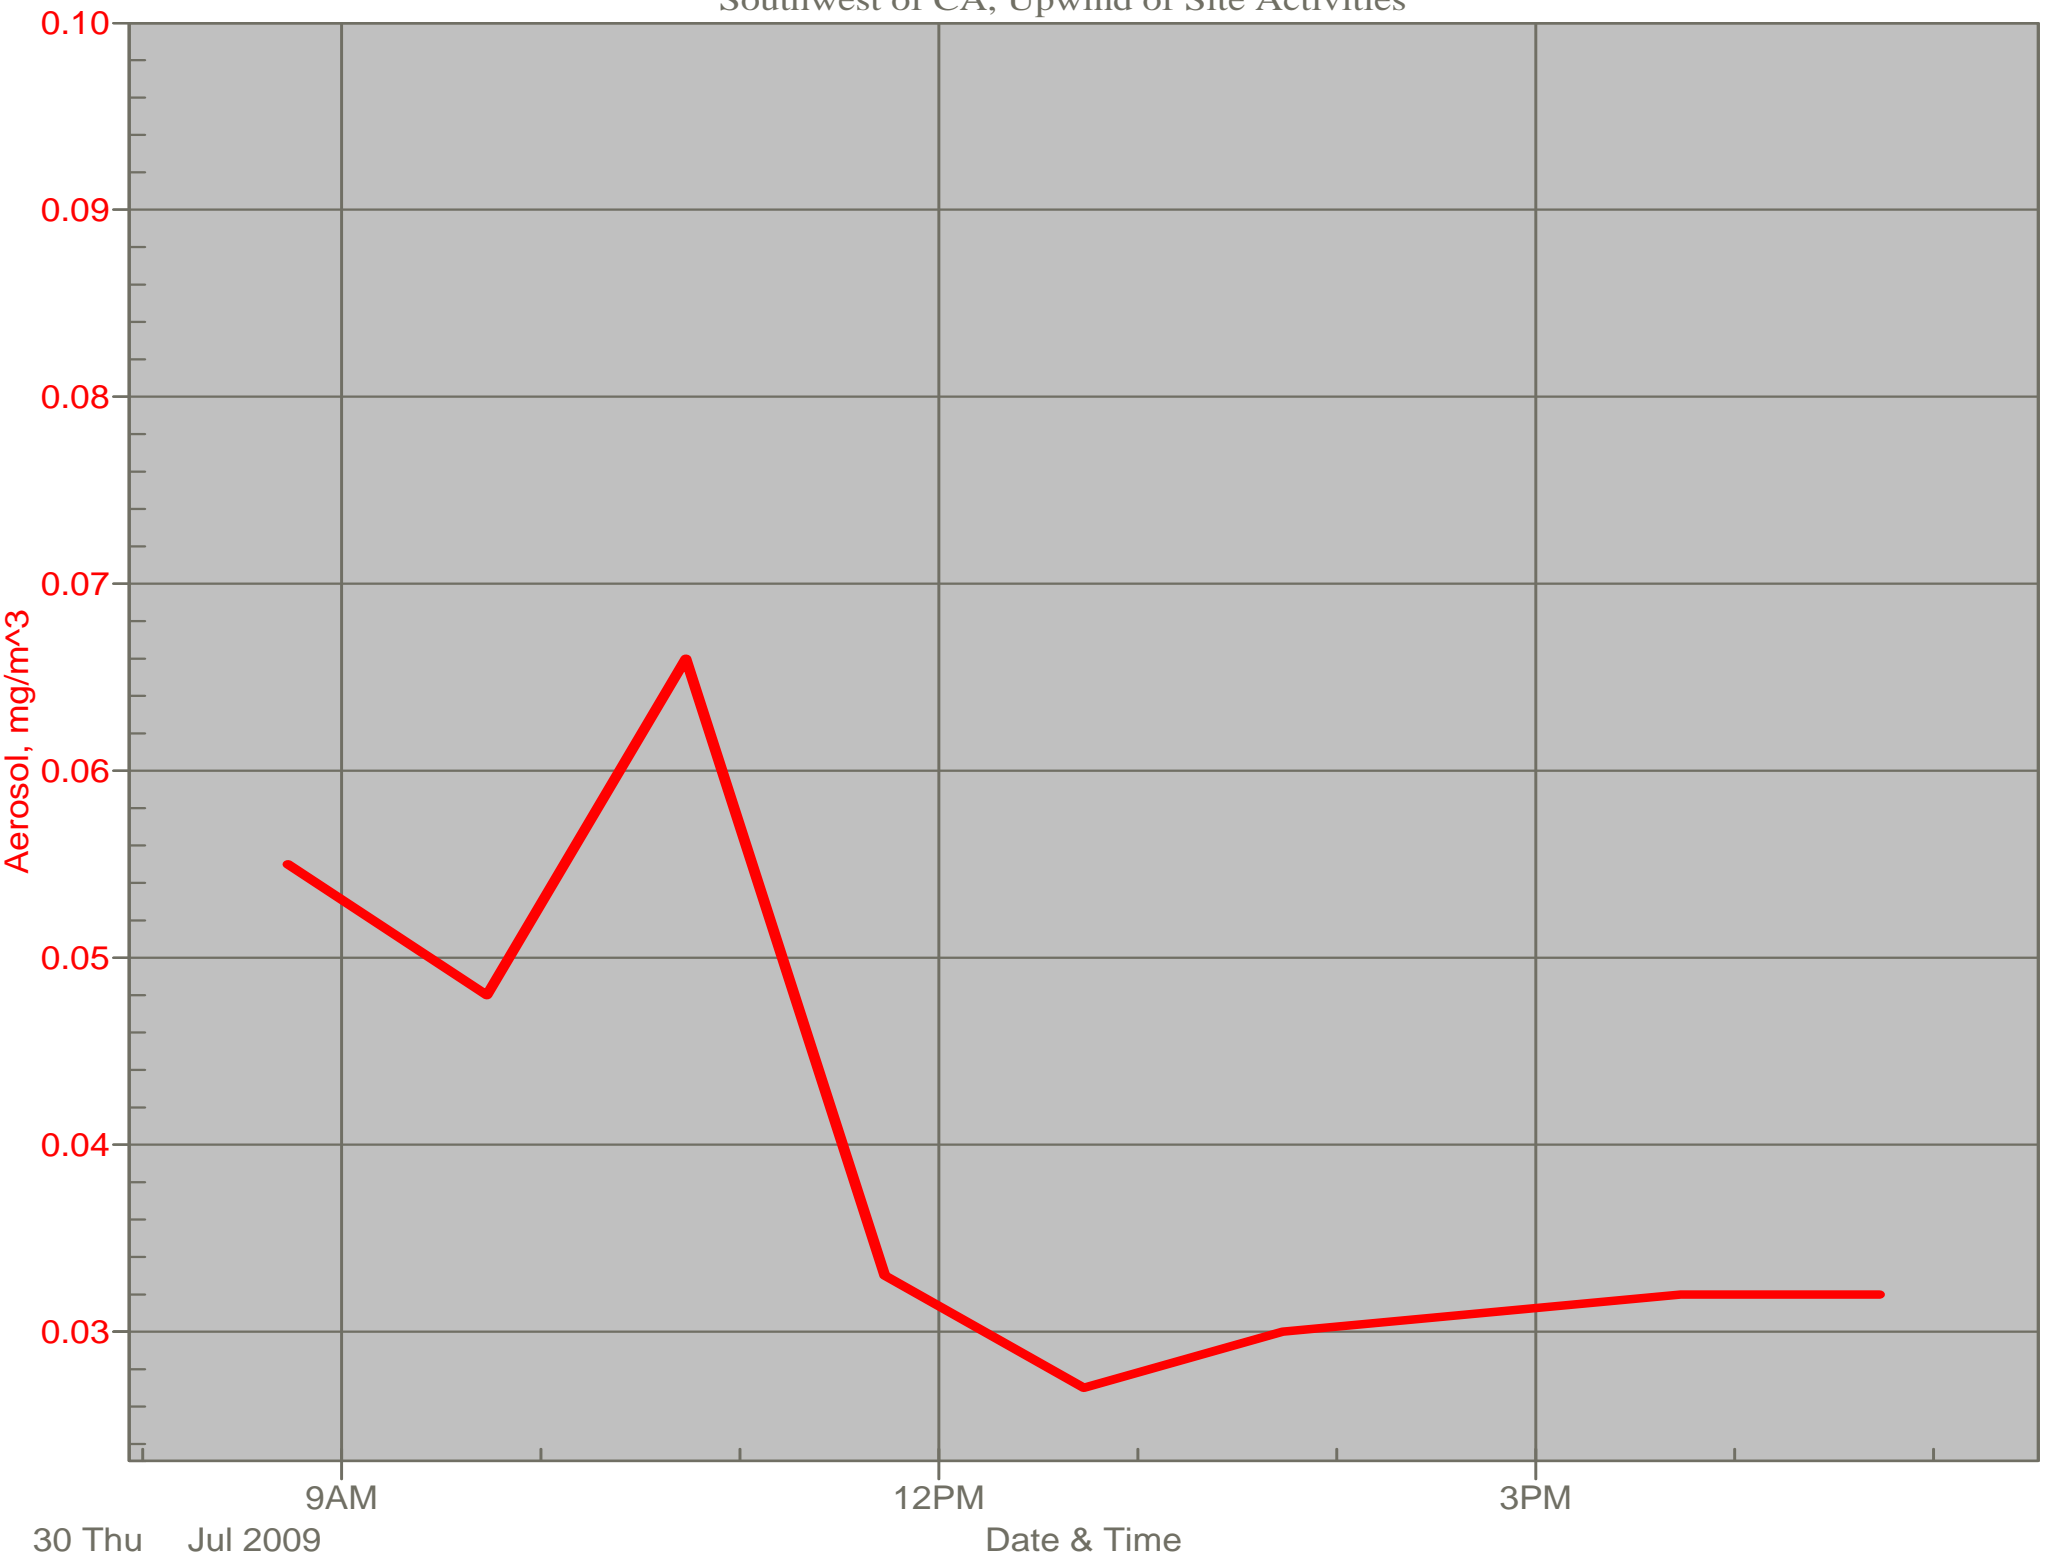

# Air Monitor 2

South of CA, Sulphur Creek Monitoring

The Action Level for this area is 0.094 mg/m<sup>3</sup>

All results are below the Action Level

30 Thu Jul 2009

Date & Time

# Air Monitor 4

Southwest of CA, Upwind of Site Activities