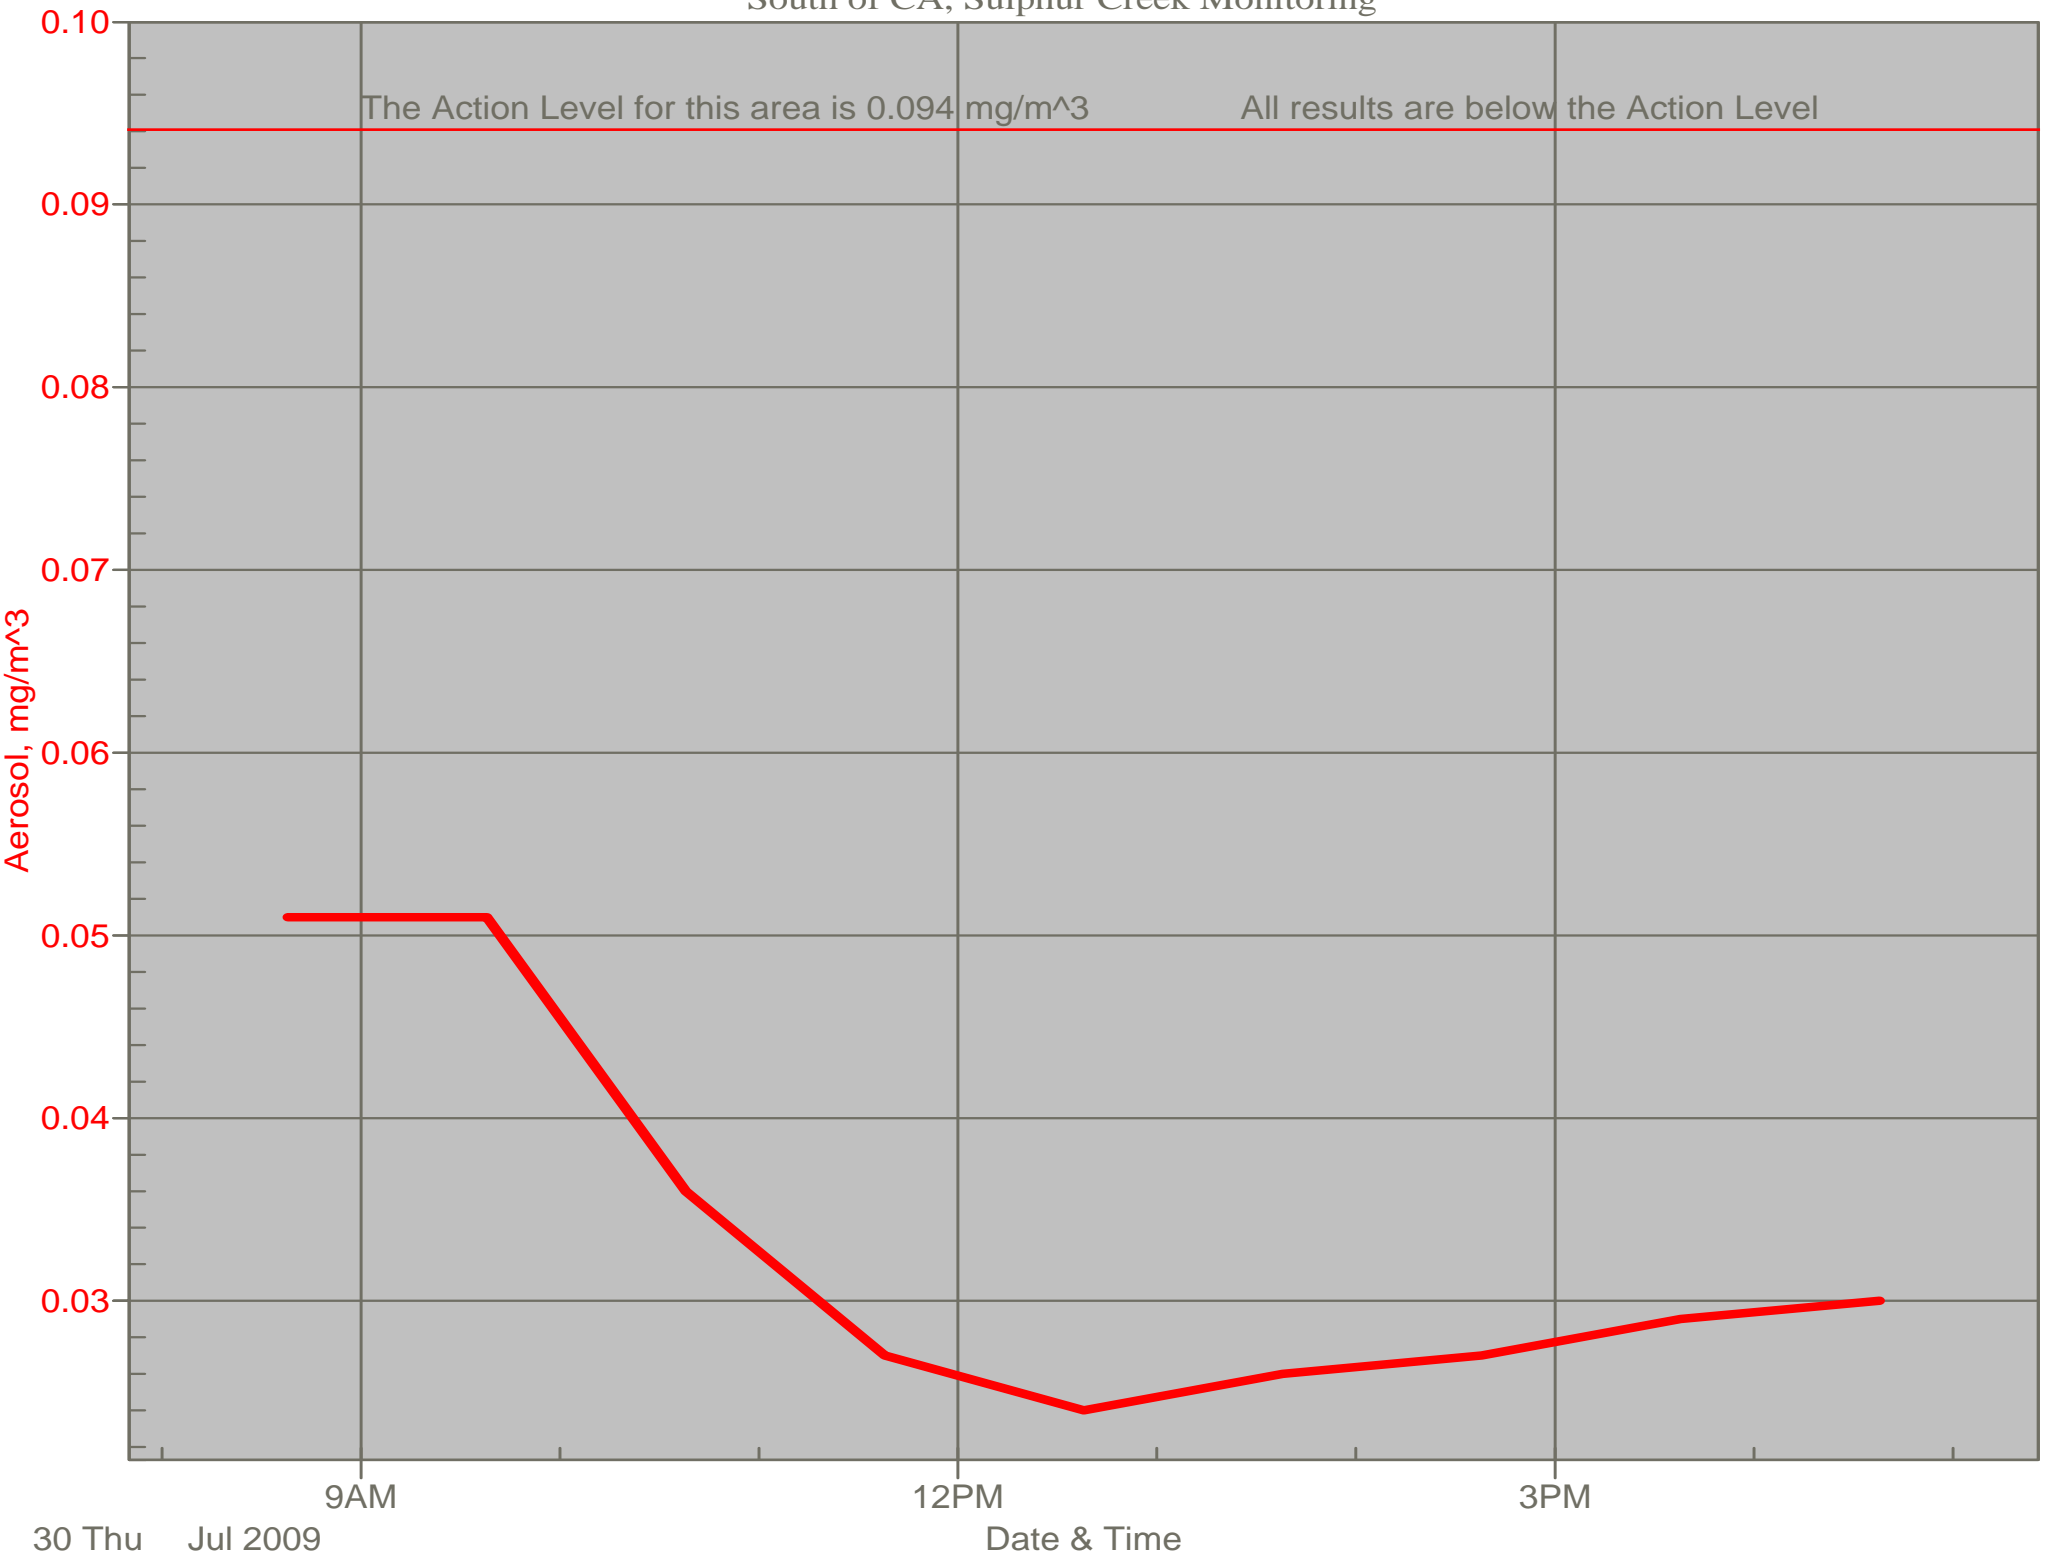

# Air Monitor 2

South of CA, Sulphur Creek Monitoring

The Action Level for this area is 0.094 mg/m<sup>3</sup>

All results are below the Action Level

30 Thu Jul 2009

Date & Time

# Air Monitor 4

Southwest of CA, Upwind of Site Activities