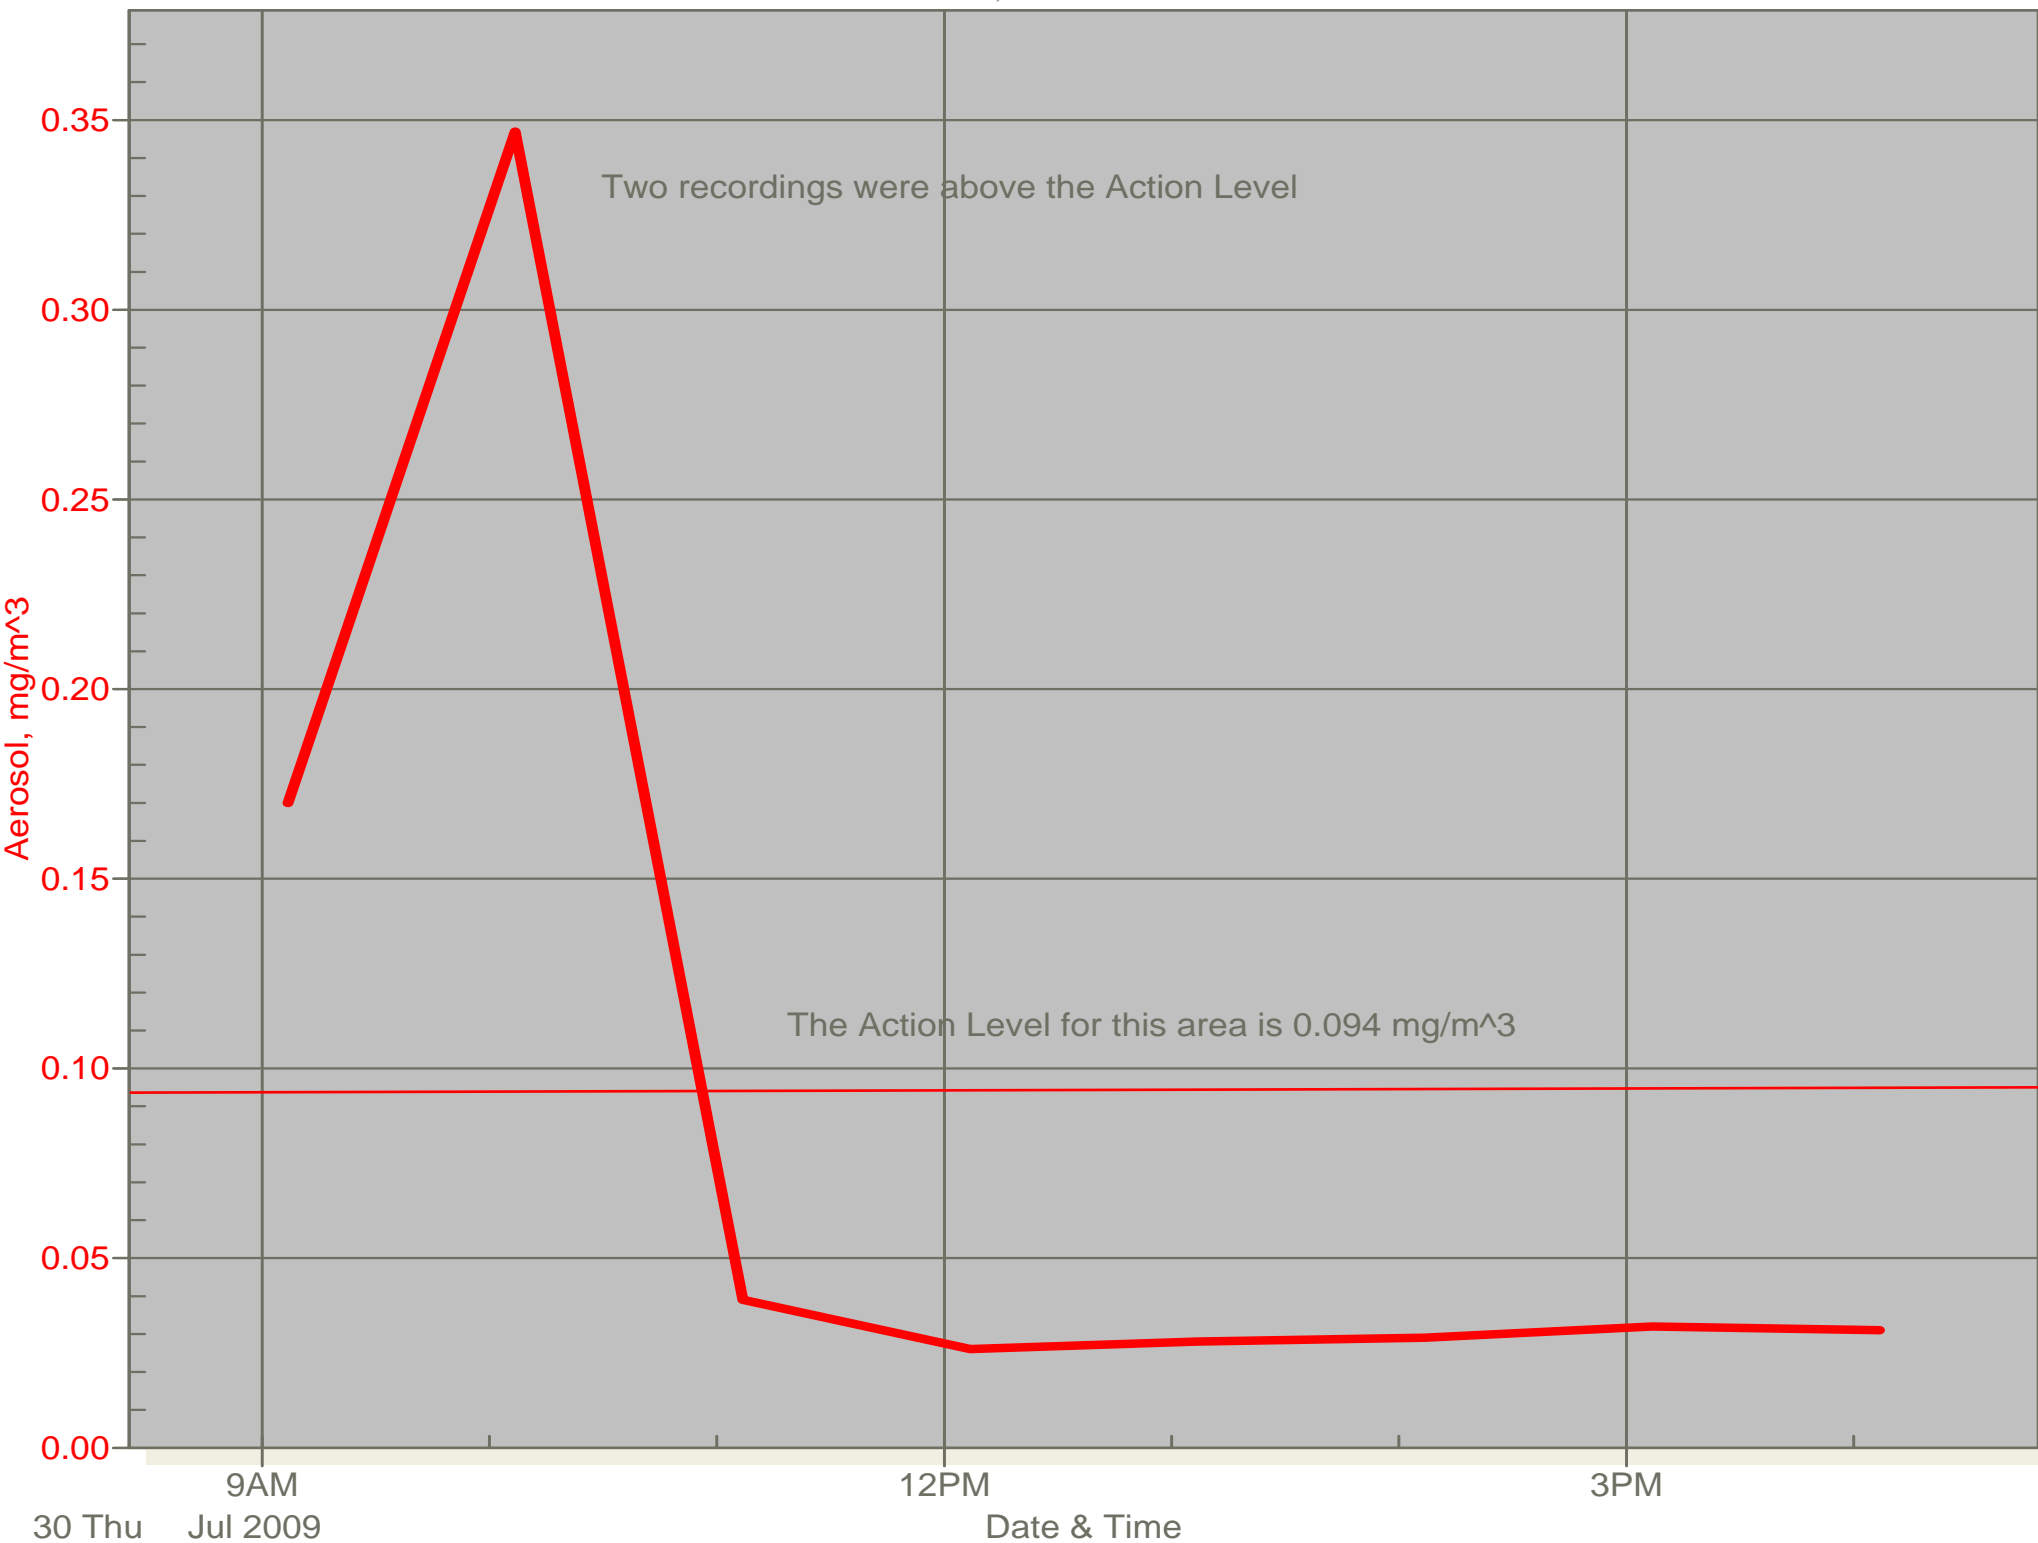

# Air Monitor 2

South of CA, Sulphur Creek Monitoring

The Action Level for this area is 0.094 mg/m<sup>3</sup>

All results are below the Action Level

30 Thu Jul 2009

Date & Time

# Air Monitor 4

Southwest of CA, Upwind of Site Activities