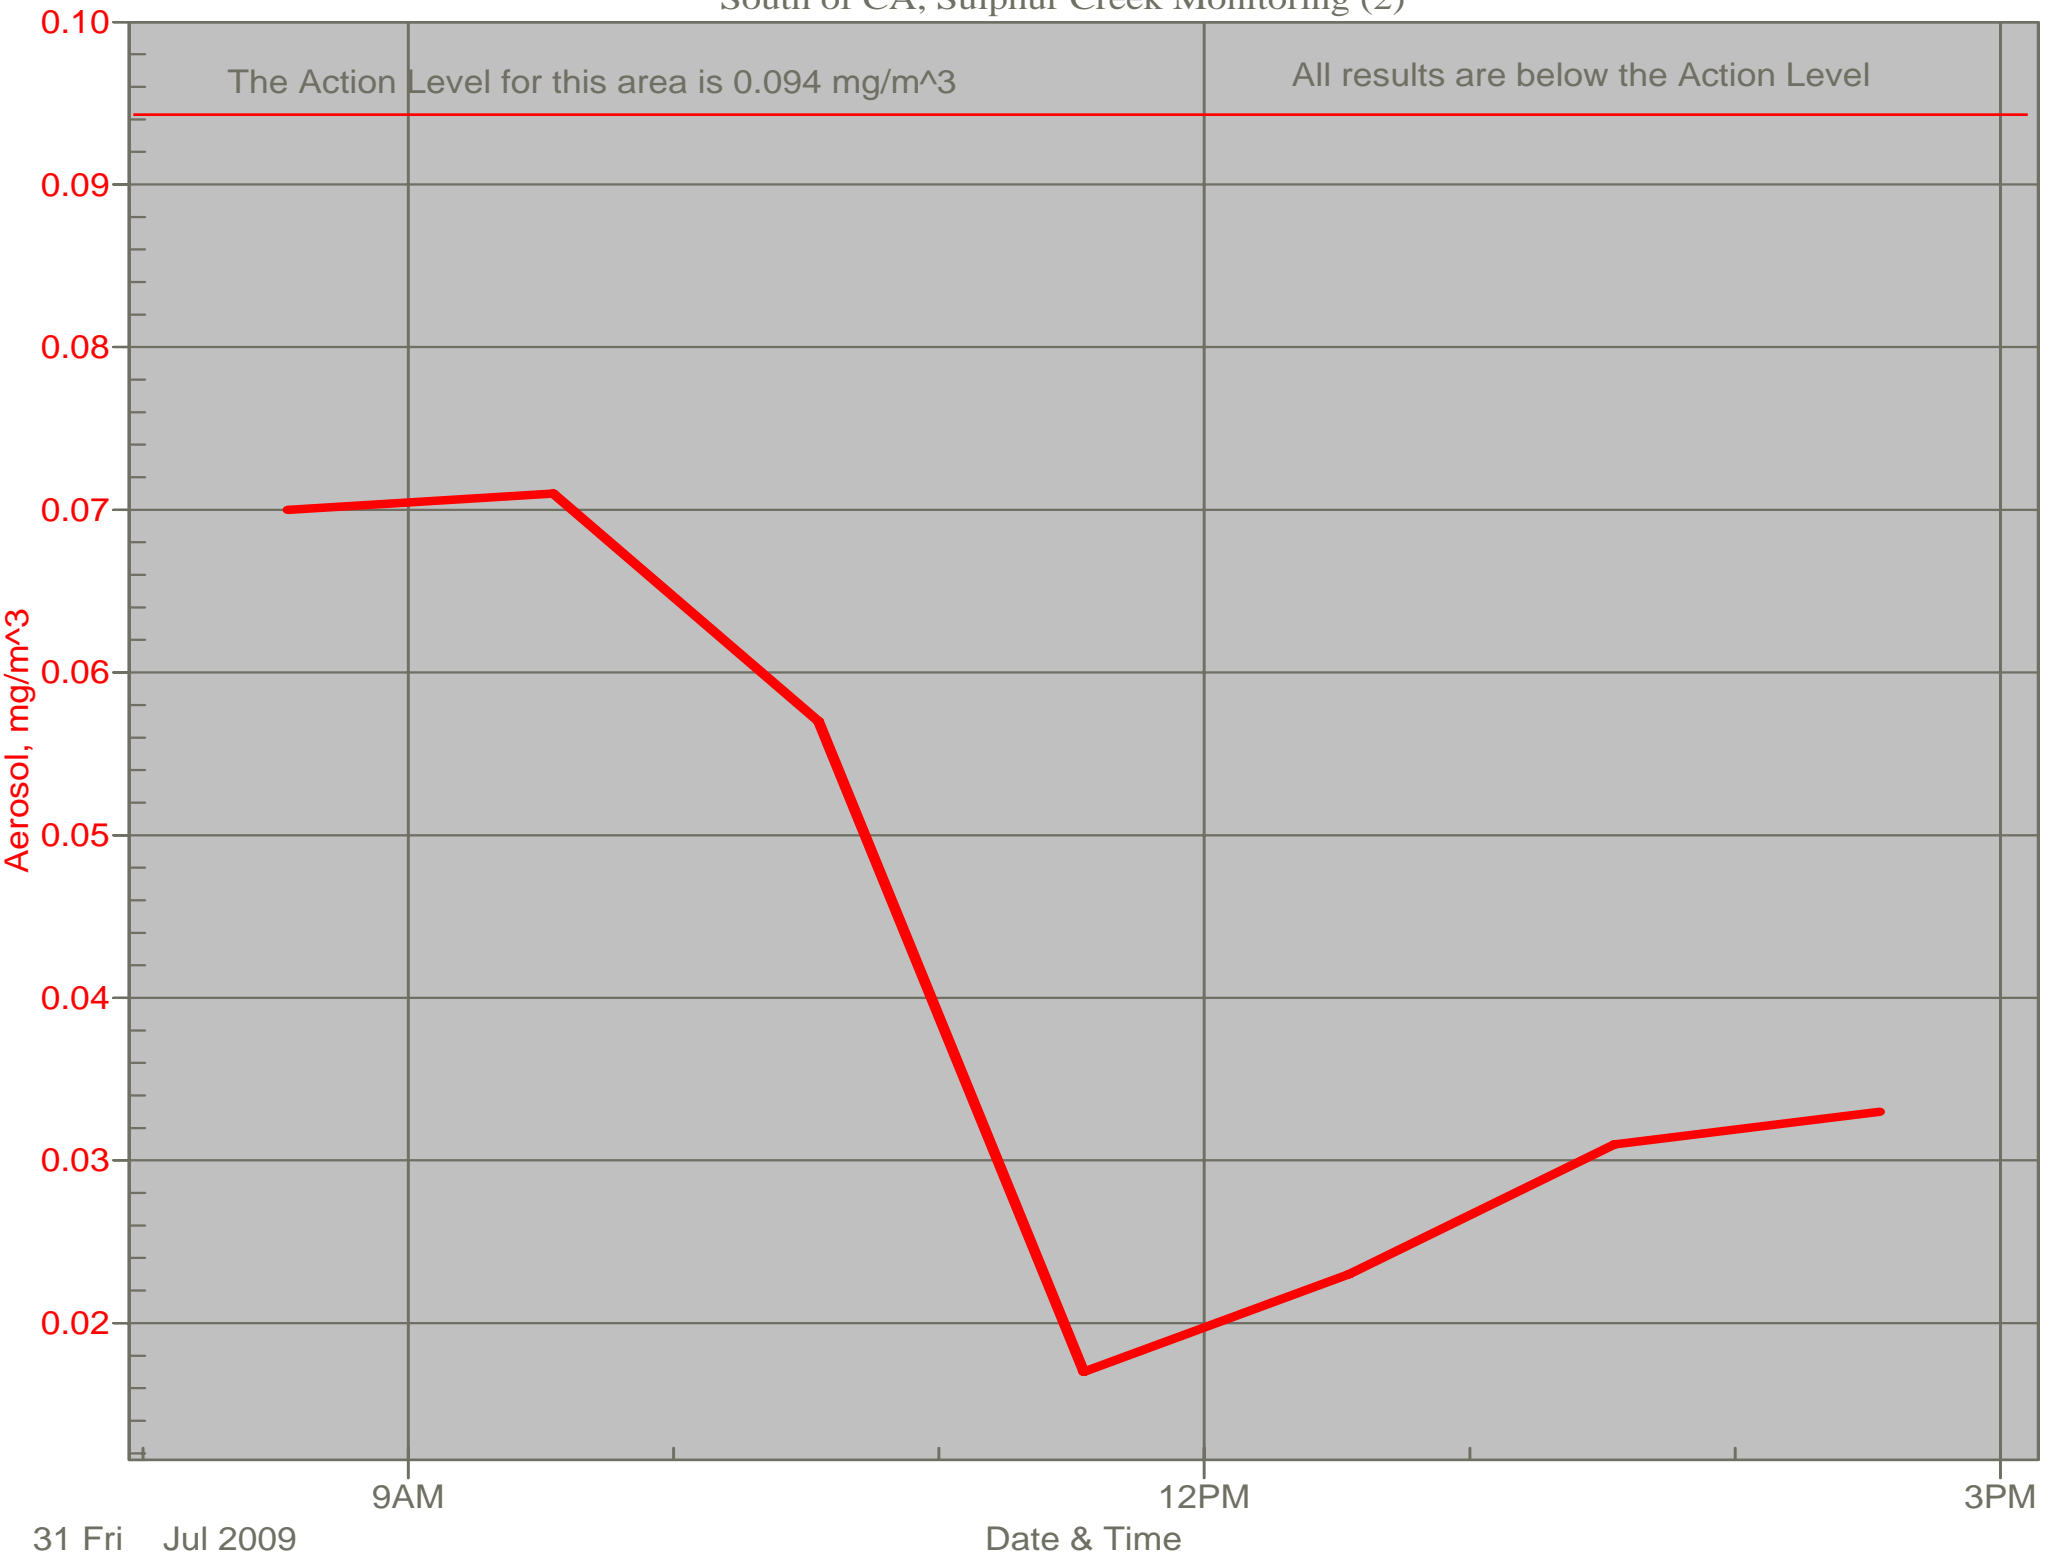

# Air Monitor 3

East of CA, Downwind of Work Activities in the CA

# Air Monitor 4

Southwest of CA, Upwind of Site Activities

# Air Monitor 6

South of CA, Sulphur Creek Monitoring (2)

The Action Level for this area is 0.094 mg/m<sup>3</sup>

All results are below the Action Level