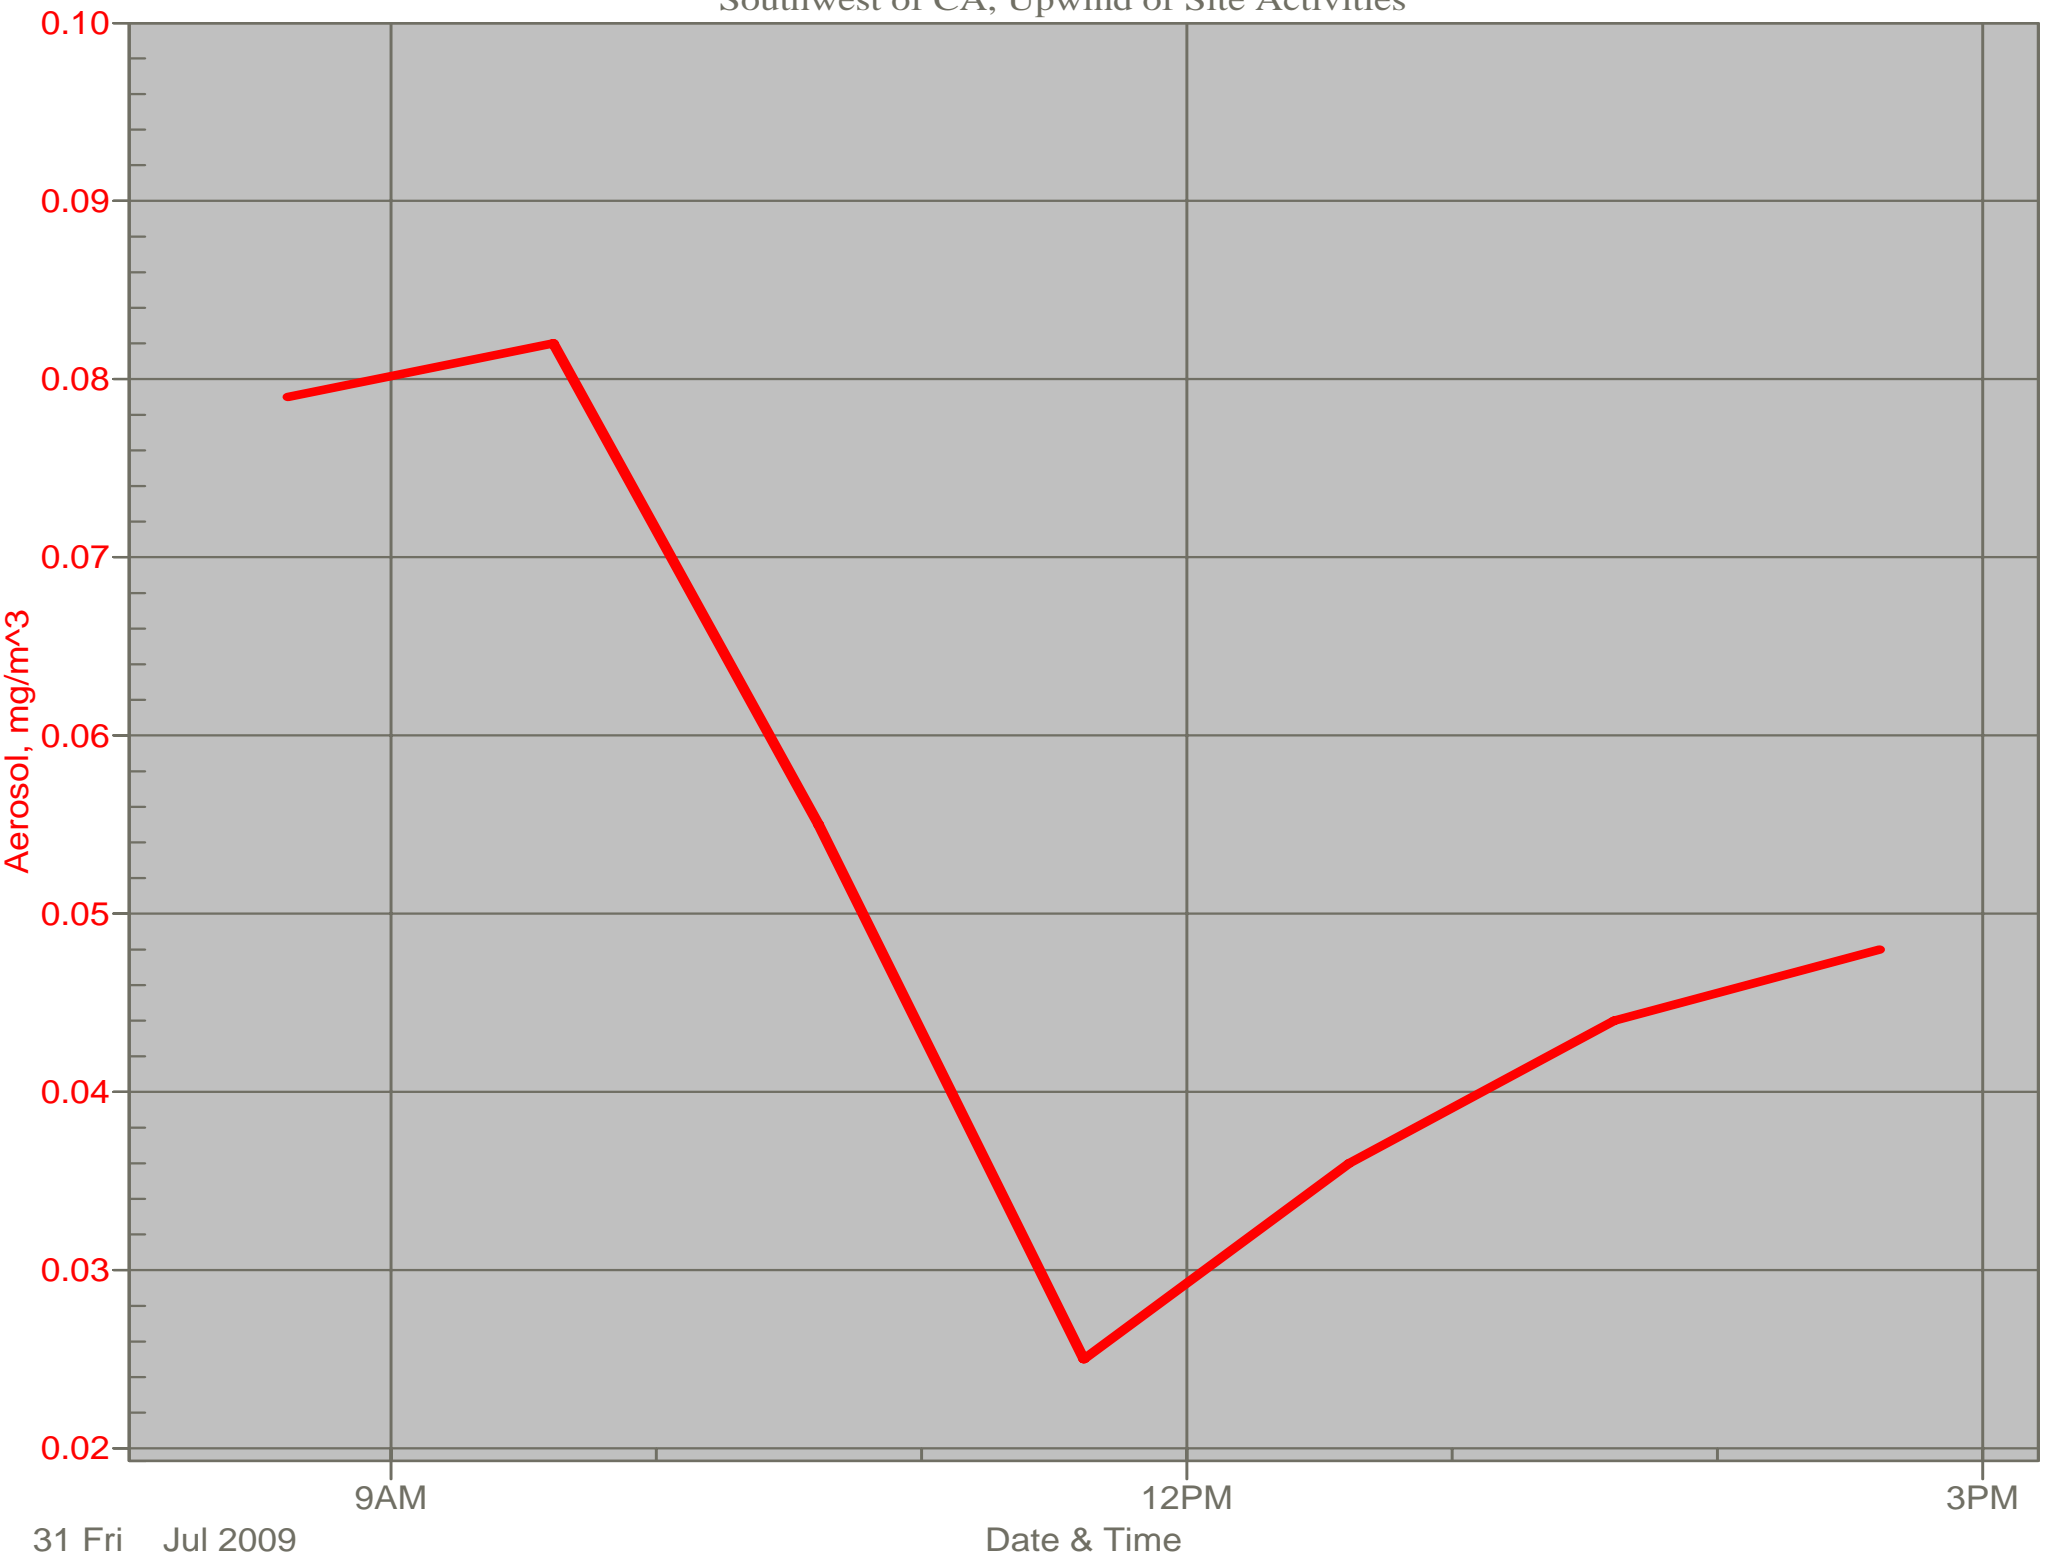

# Air Monitor 2

South of CA, Sulphur Creek Monitoring

# Air Monitor 4

Southwest of CA, Upwind of Site Activities

# Air Monitor 6

South of CA, Sulphur Creek Monitoring (2)

The Action Level for this area is 0.094 mg/m<sup>3</sup>

All results are below the Action Level