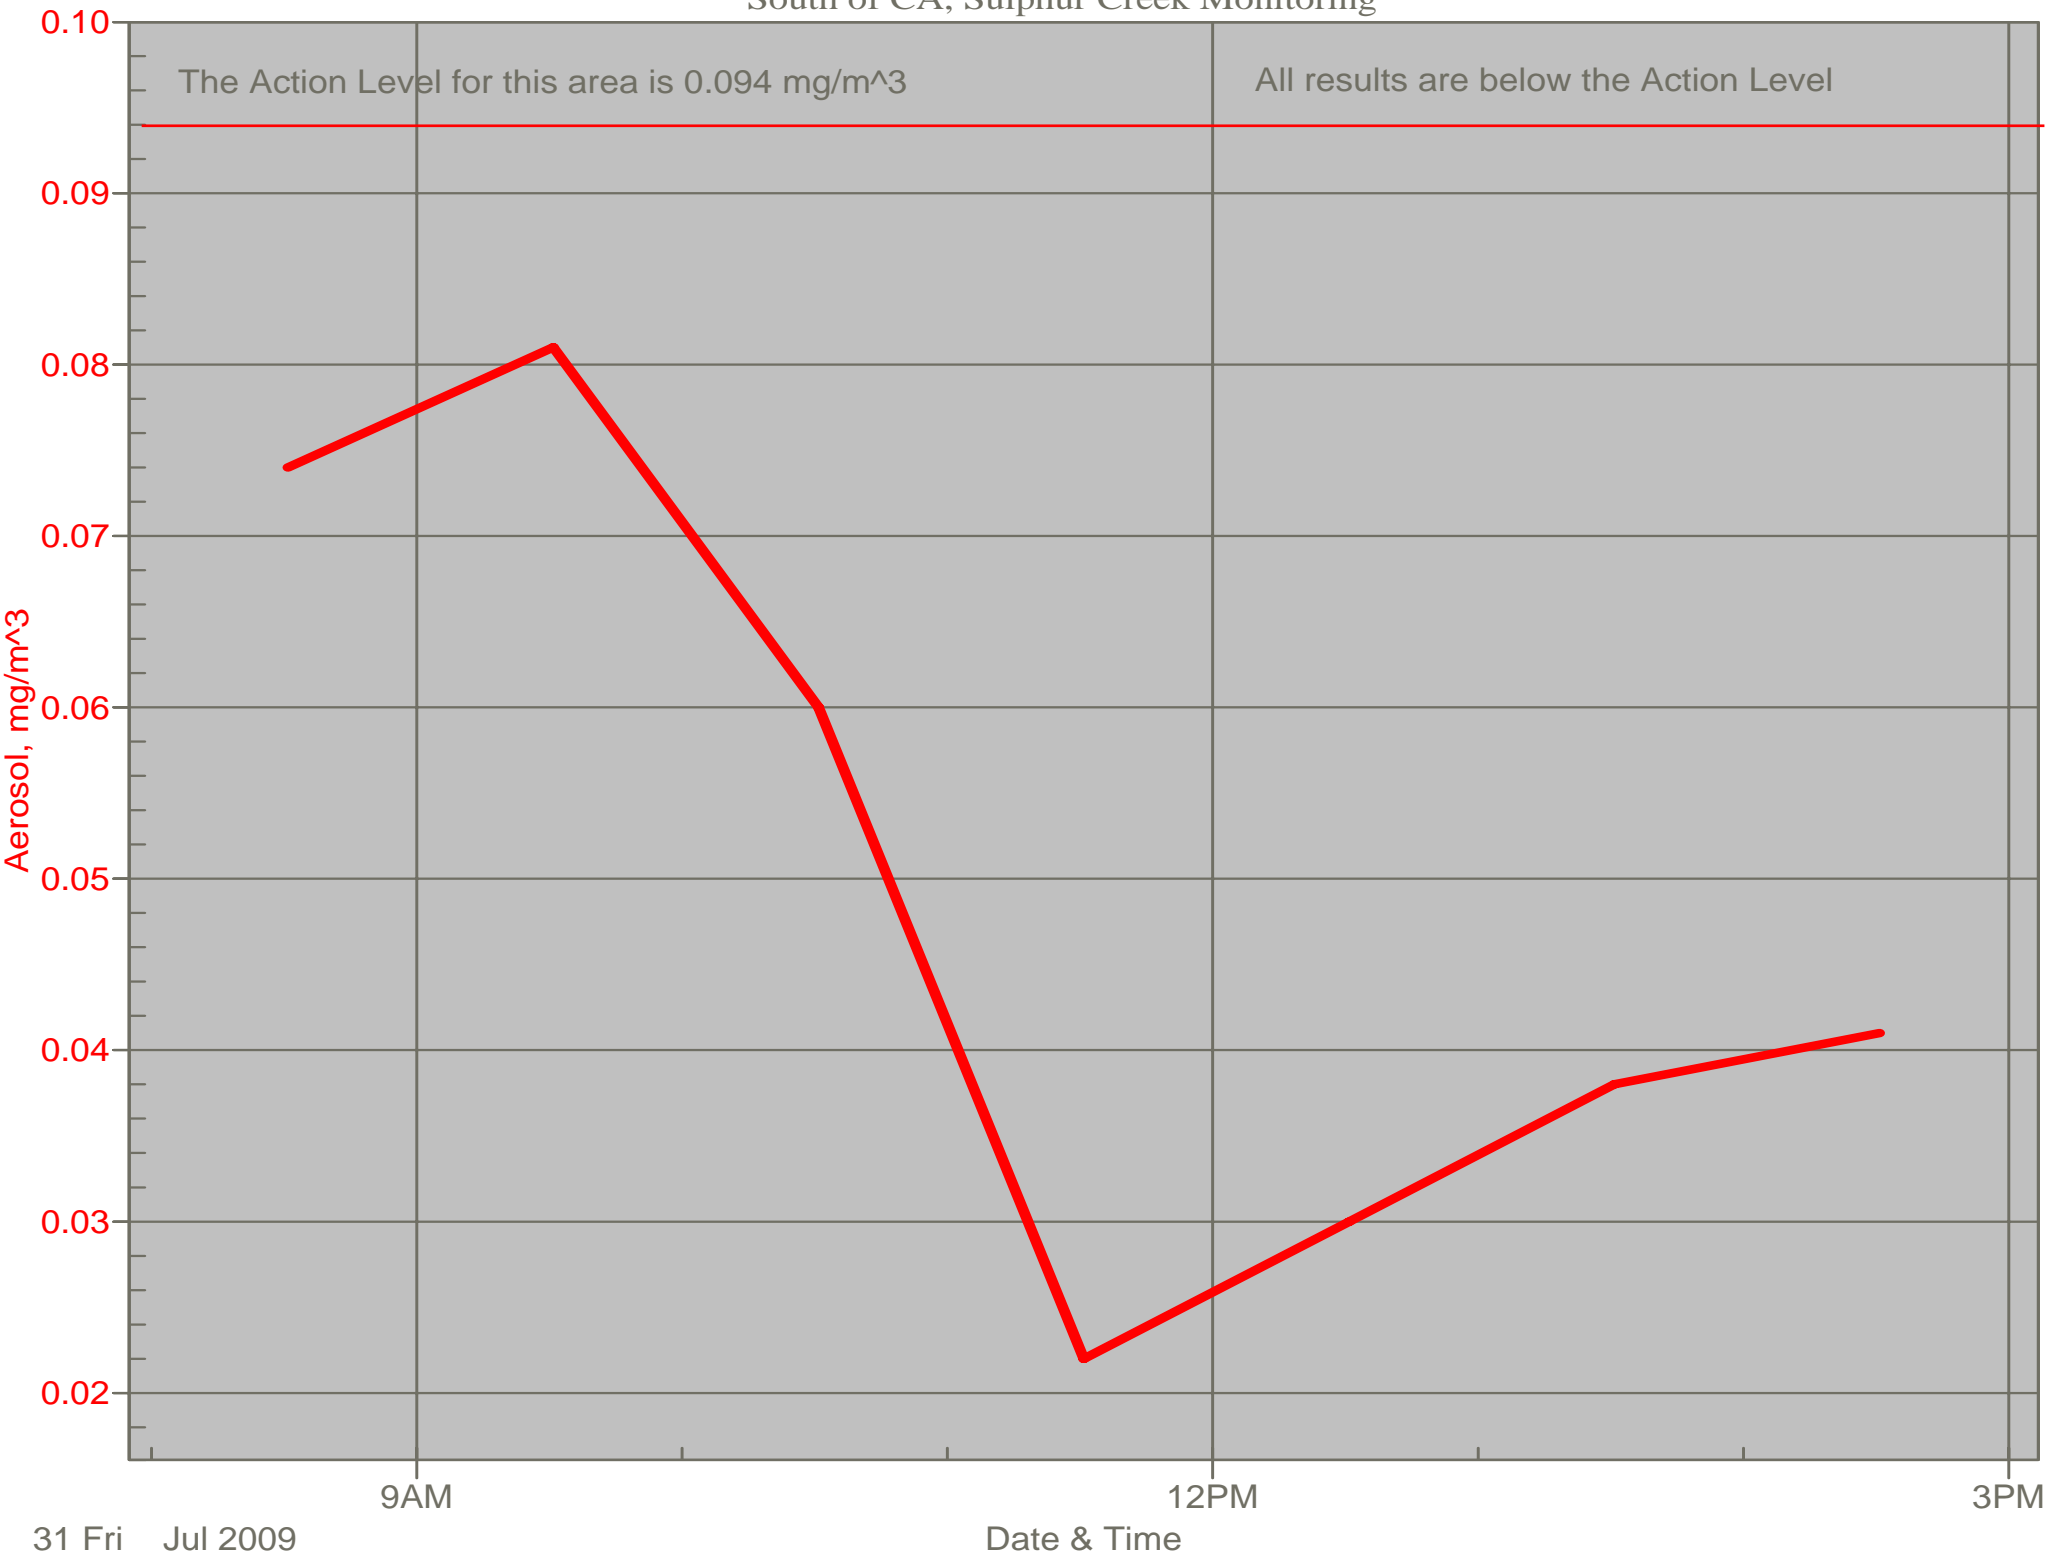

# Air Monitor 2

South of CA, Sulphur Creek Monitoring

# Air Monitor 4

Southwest of CA, Upwind of Site Activities

# Air Monitor 6

South of CA, Sulphur Creek Monitoring (2)

The Action Level for this area is 0.094 mg/m<sup>3</sup>

All results are below the Action Level