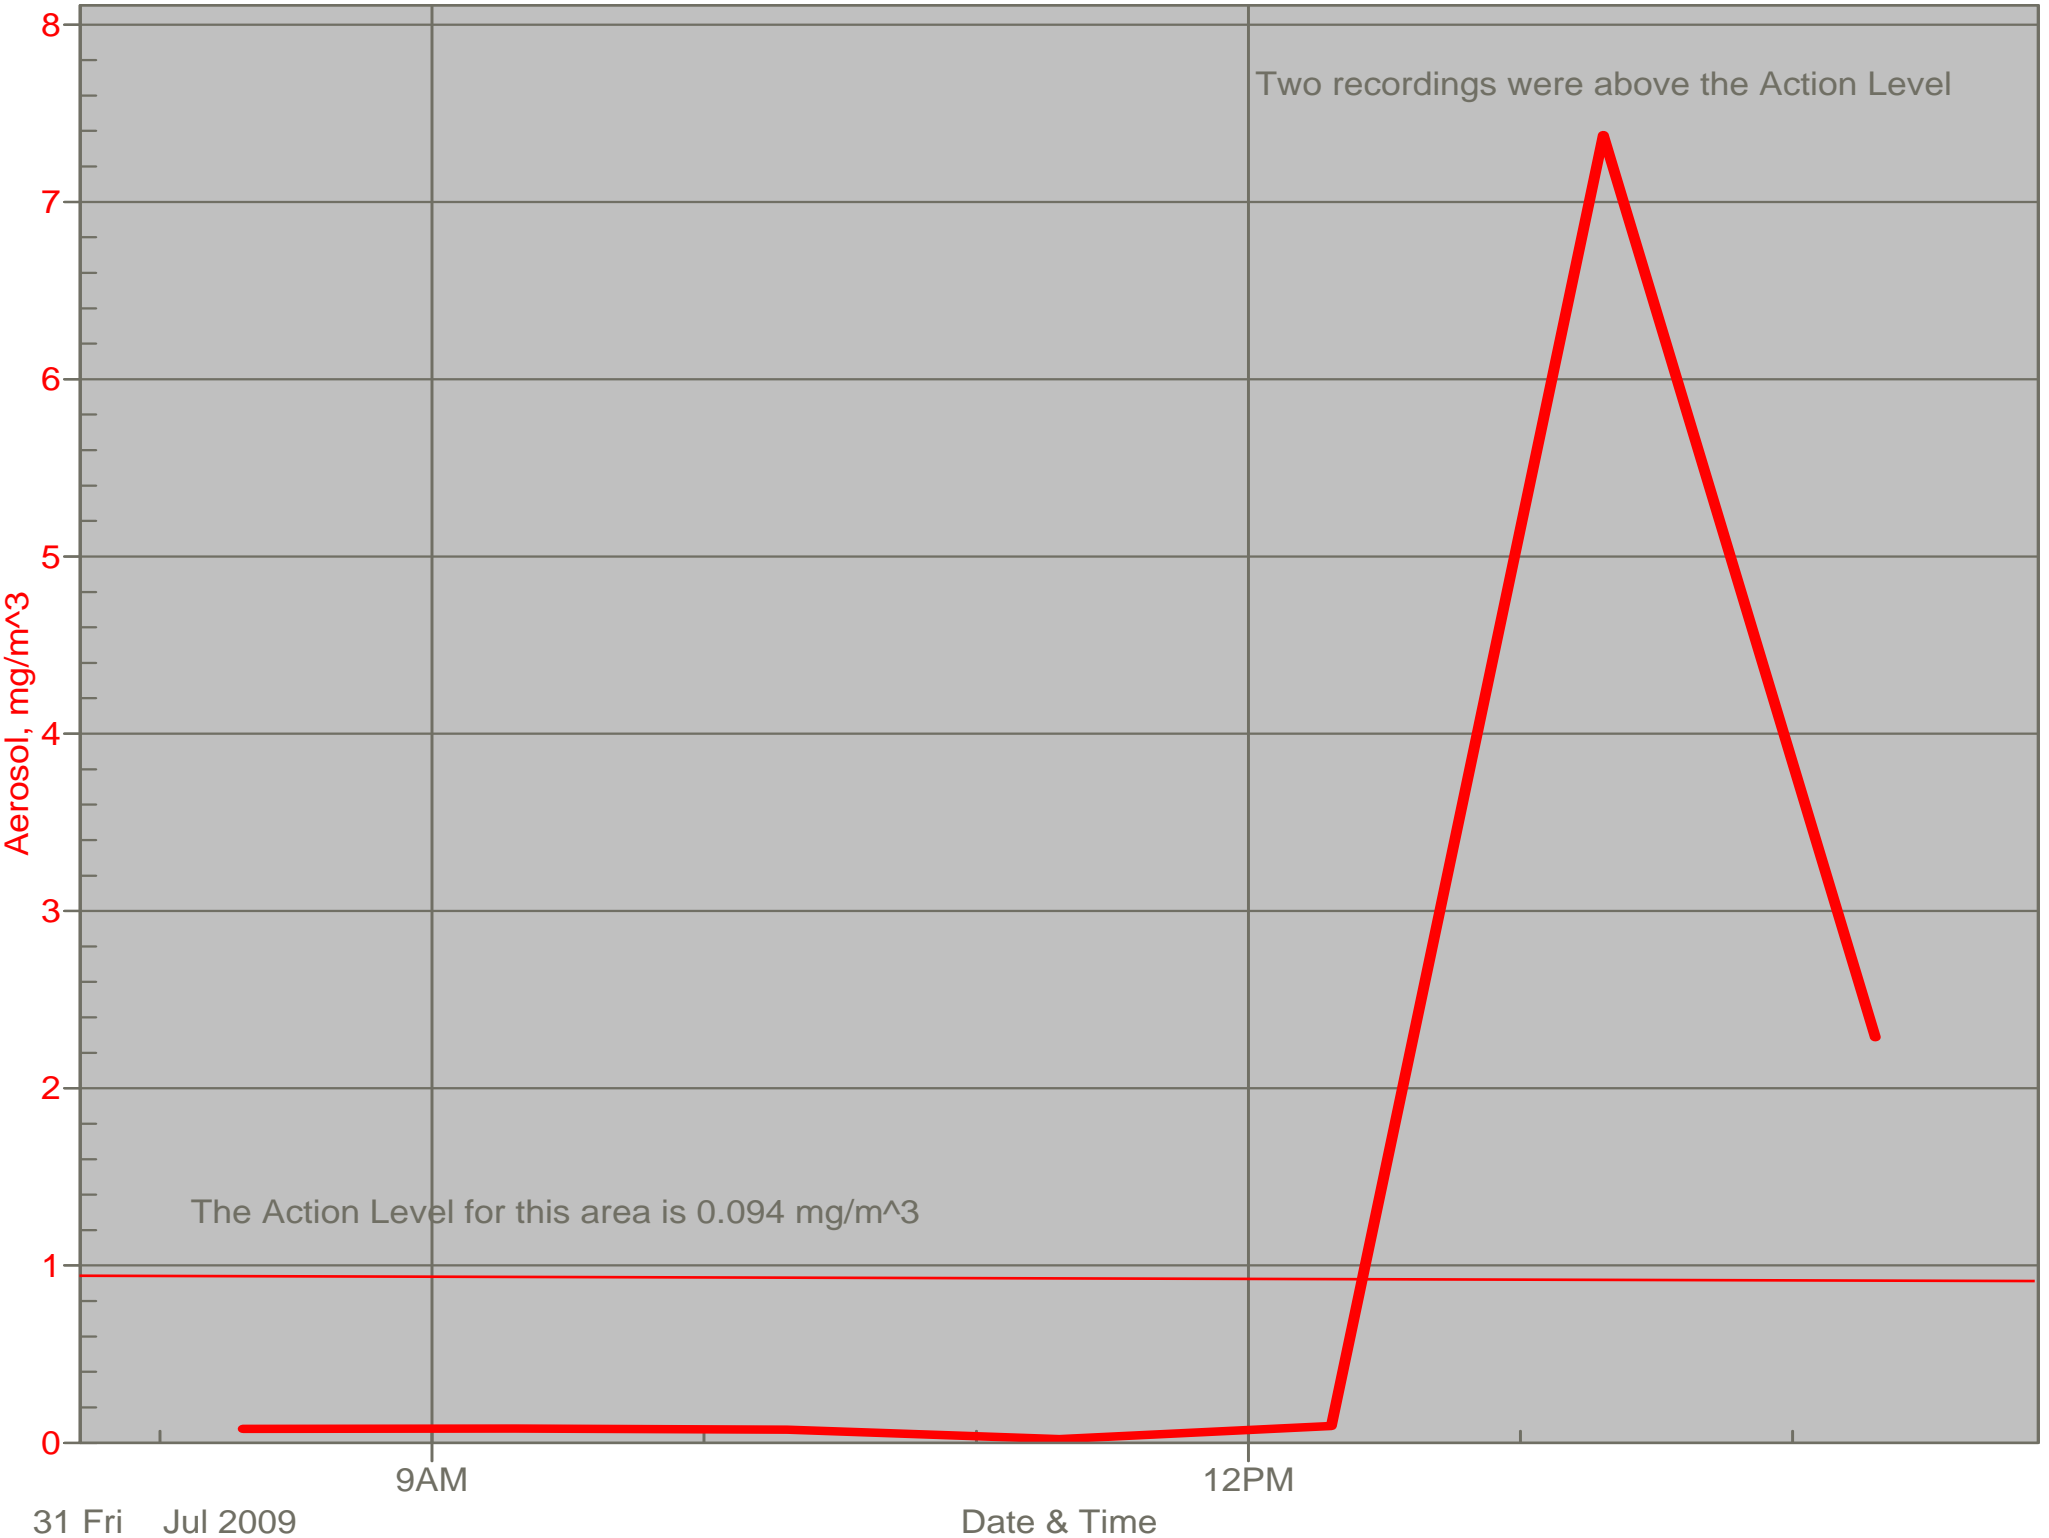

# Air Monitor 2

South of CA, Sulphur Creek Monitoring

# Air Monitor 3

East of CA, Downwind of Work Activities in the CA

# Air Monitor 4

Southwest of CA, Upwind of Site Activities

# Air Monitor 6

South of CA, Sulphur Creek Monitoring (2)

The Action Level for this area is 0.094 mg/m<sup>3</sup>

All results are below the Action Level