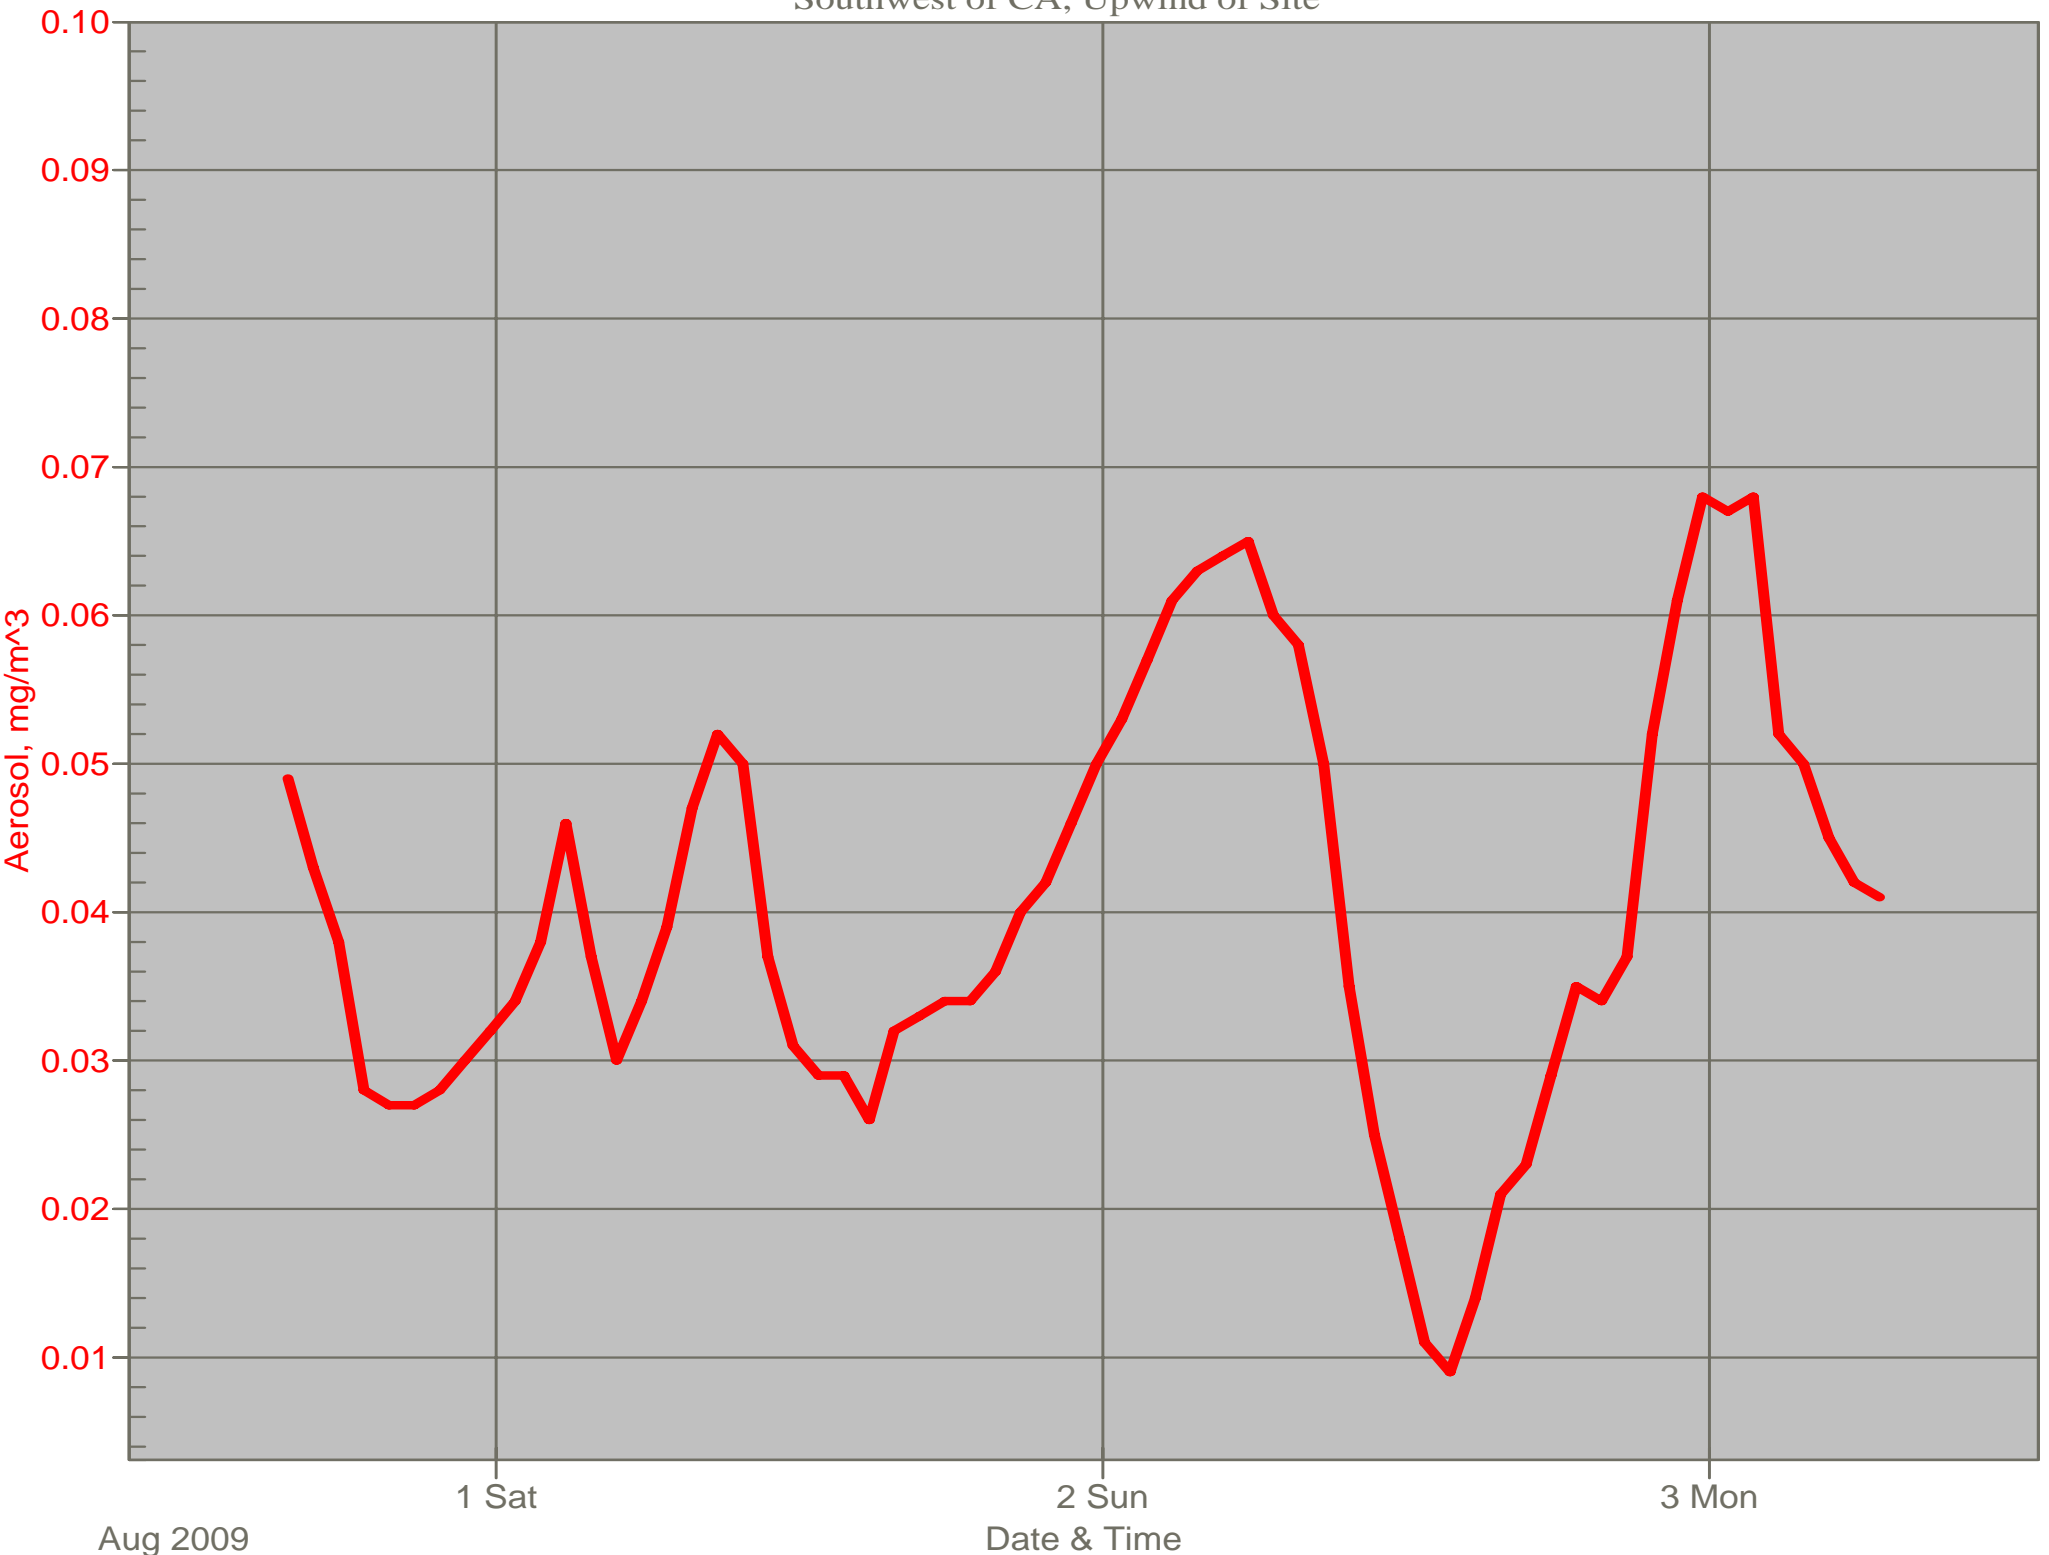

Air Monitor 4 Non-Working Hours

Southwest of CA, Upwind of Site

Air Monitor 6 Non-Working Hours

East of CA, Downwind of CA Material