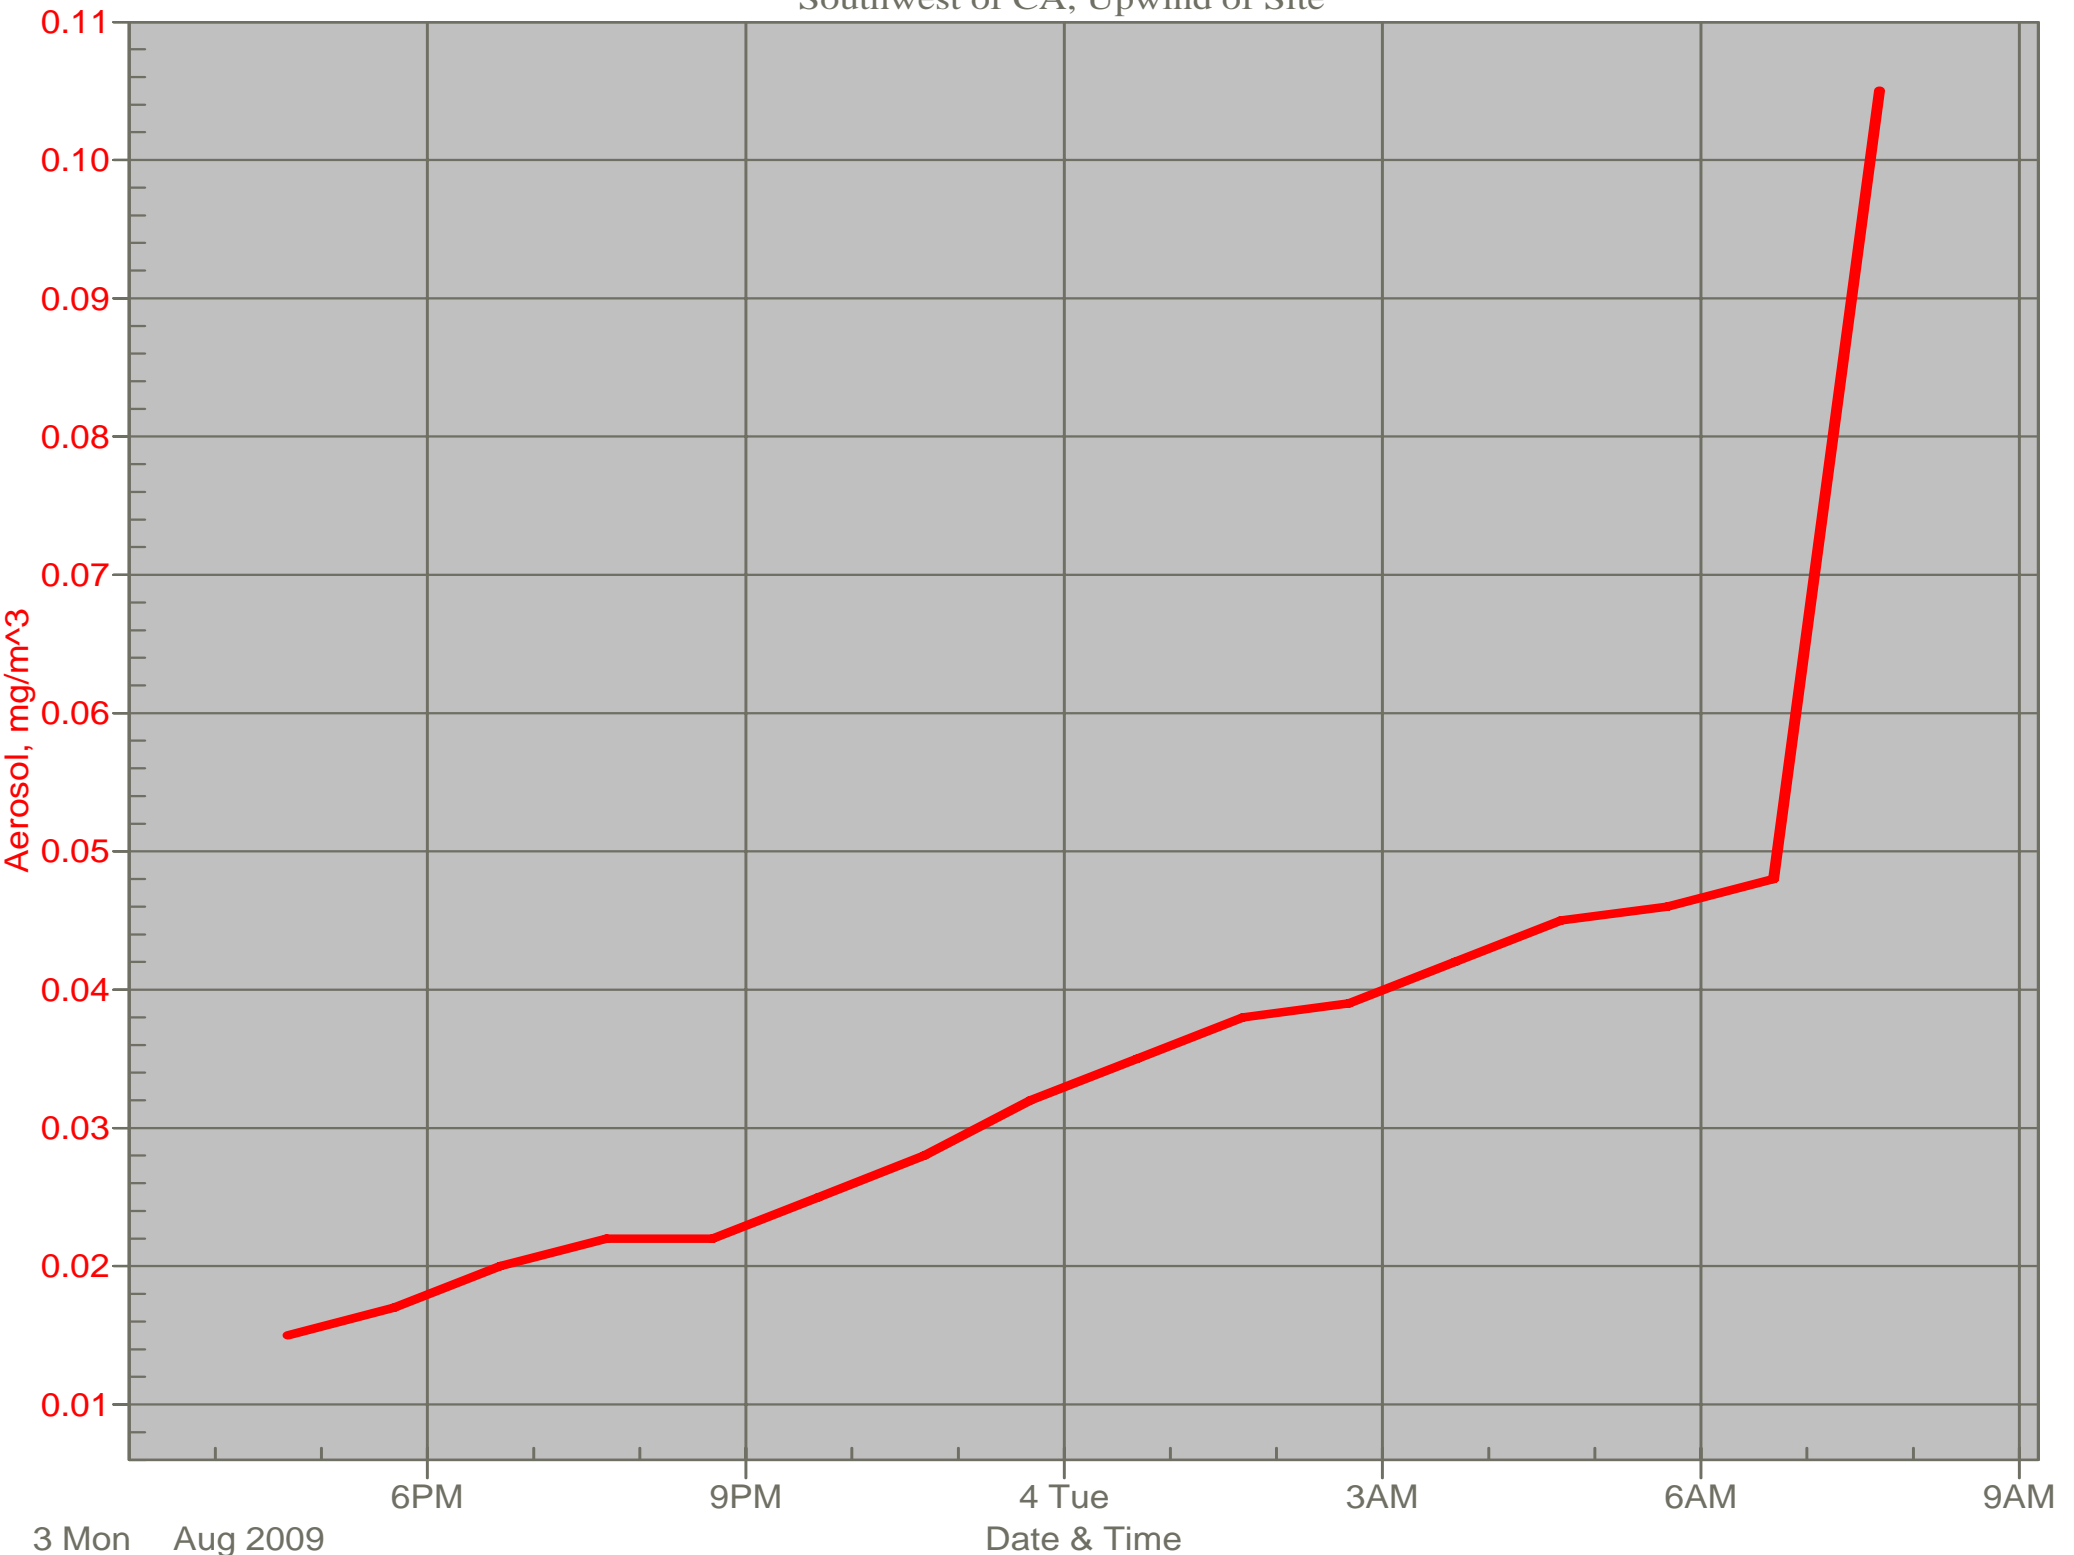

Air Monitor 2 Non-Working Hours

South of CA, Sulphur Creek Monitoring

Air Monitor 4 Non-Working Hours

Southwest of CA, Upwind of Site

Air Monitor 6 Non-Working Hours

East of CA, Downwind of CA Material