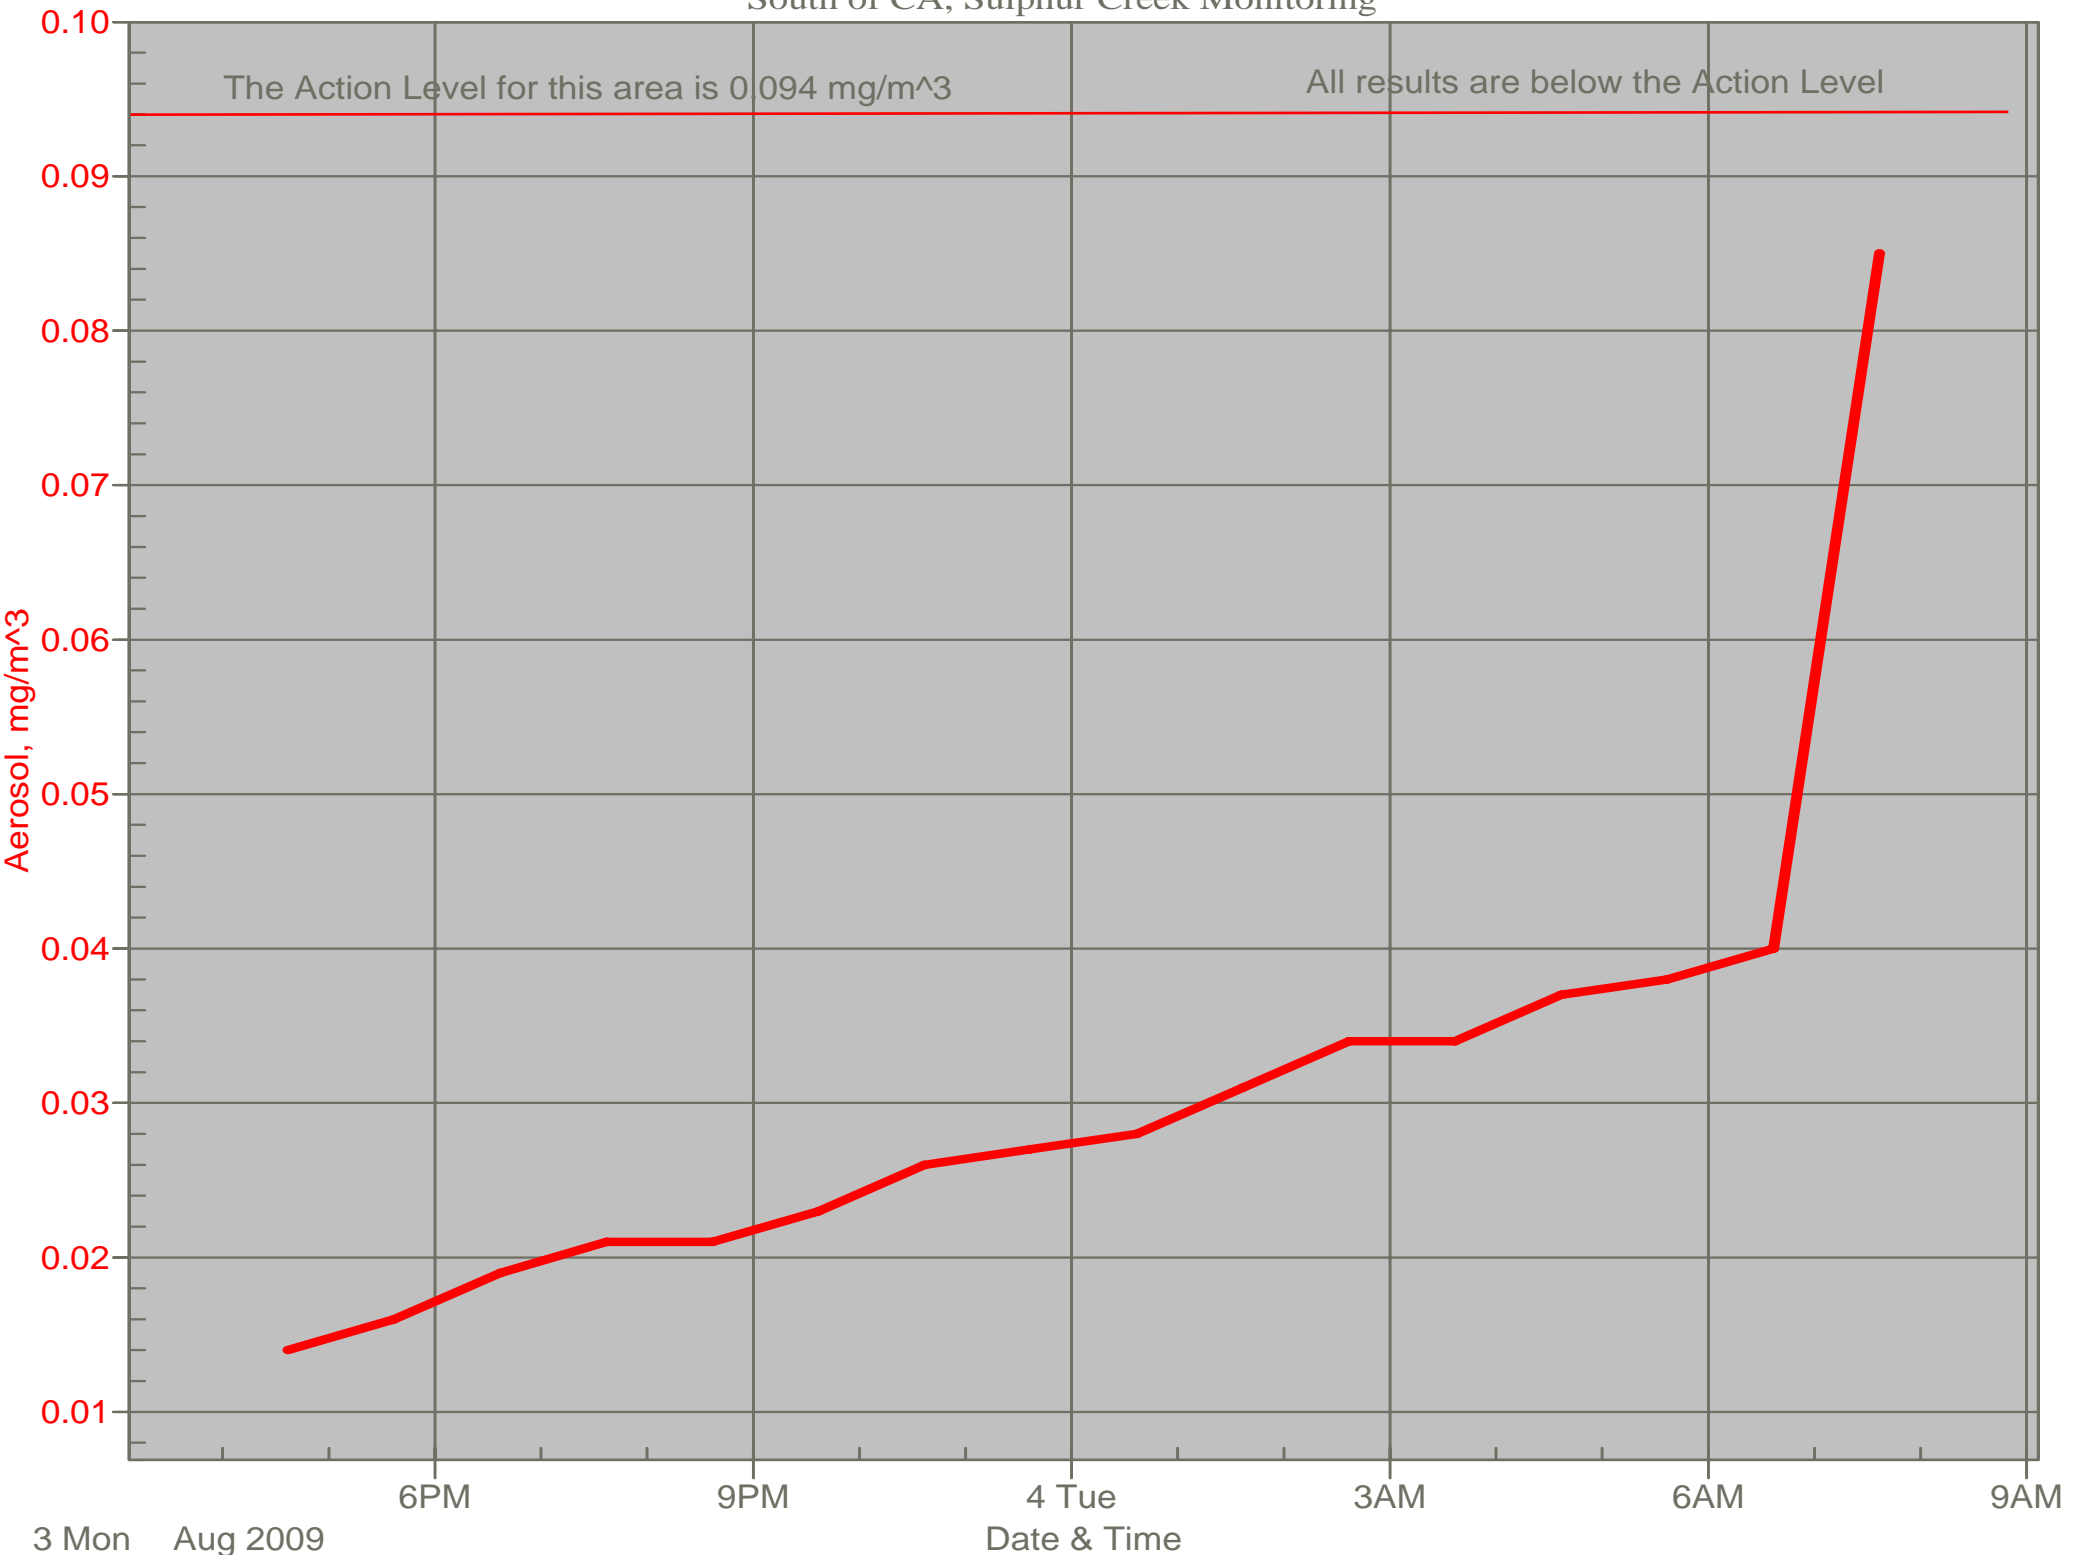

Air Monitor 2 Non-Working Hours

South of CA, Sulphur Creek Monitoring

Air Monitor 4 Non-Working Hours

Southwest of CA, Upwind of Site

Air Monitor 6 Non-Working Hours

East of CA, Downwind of CA Material