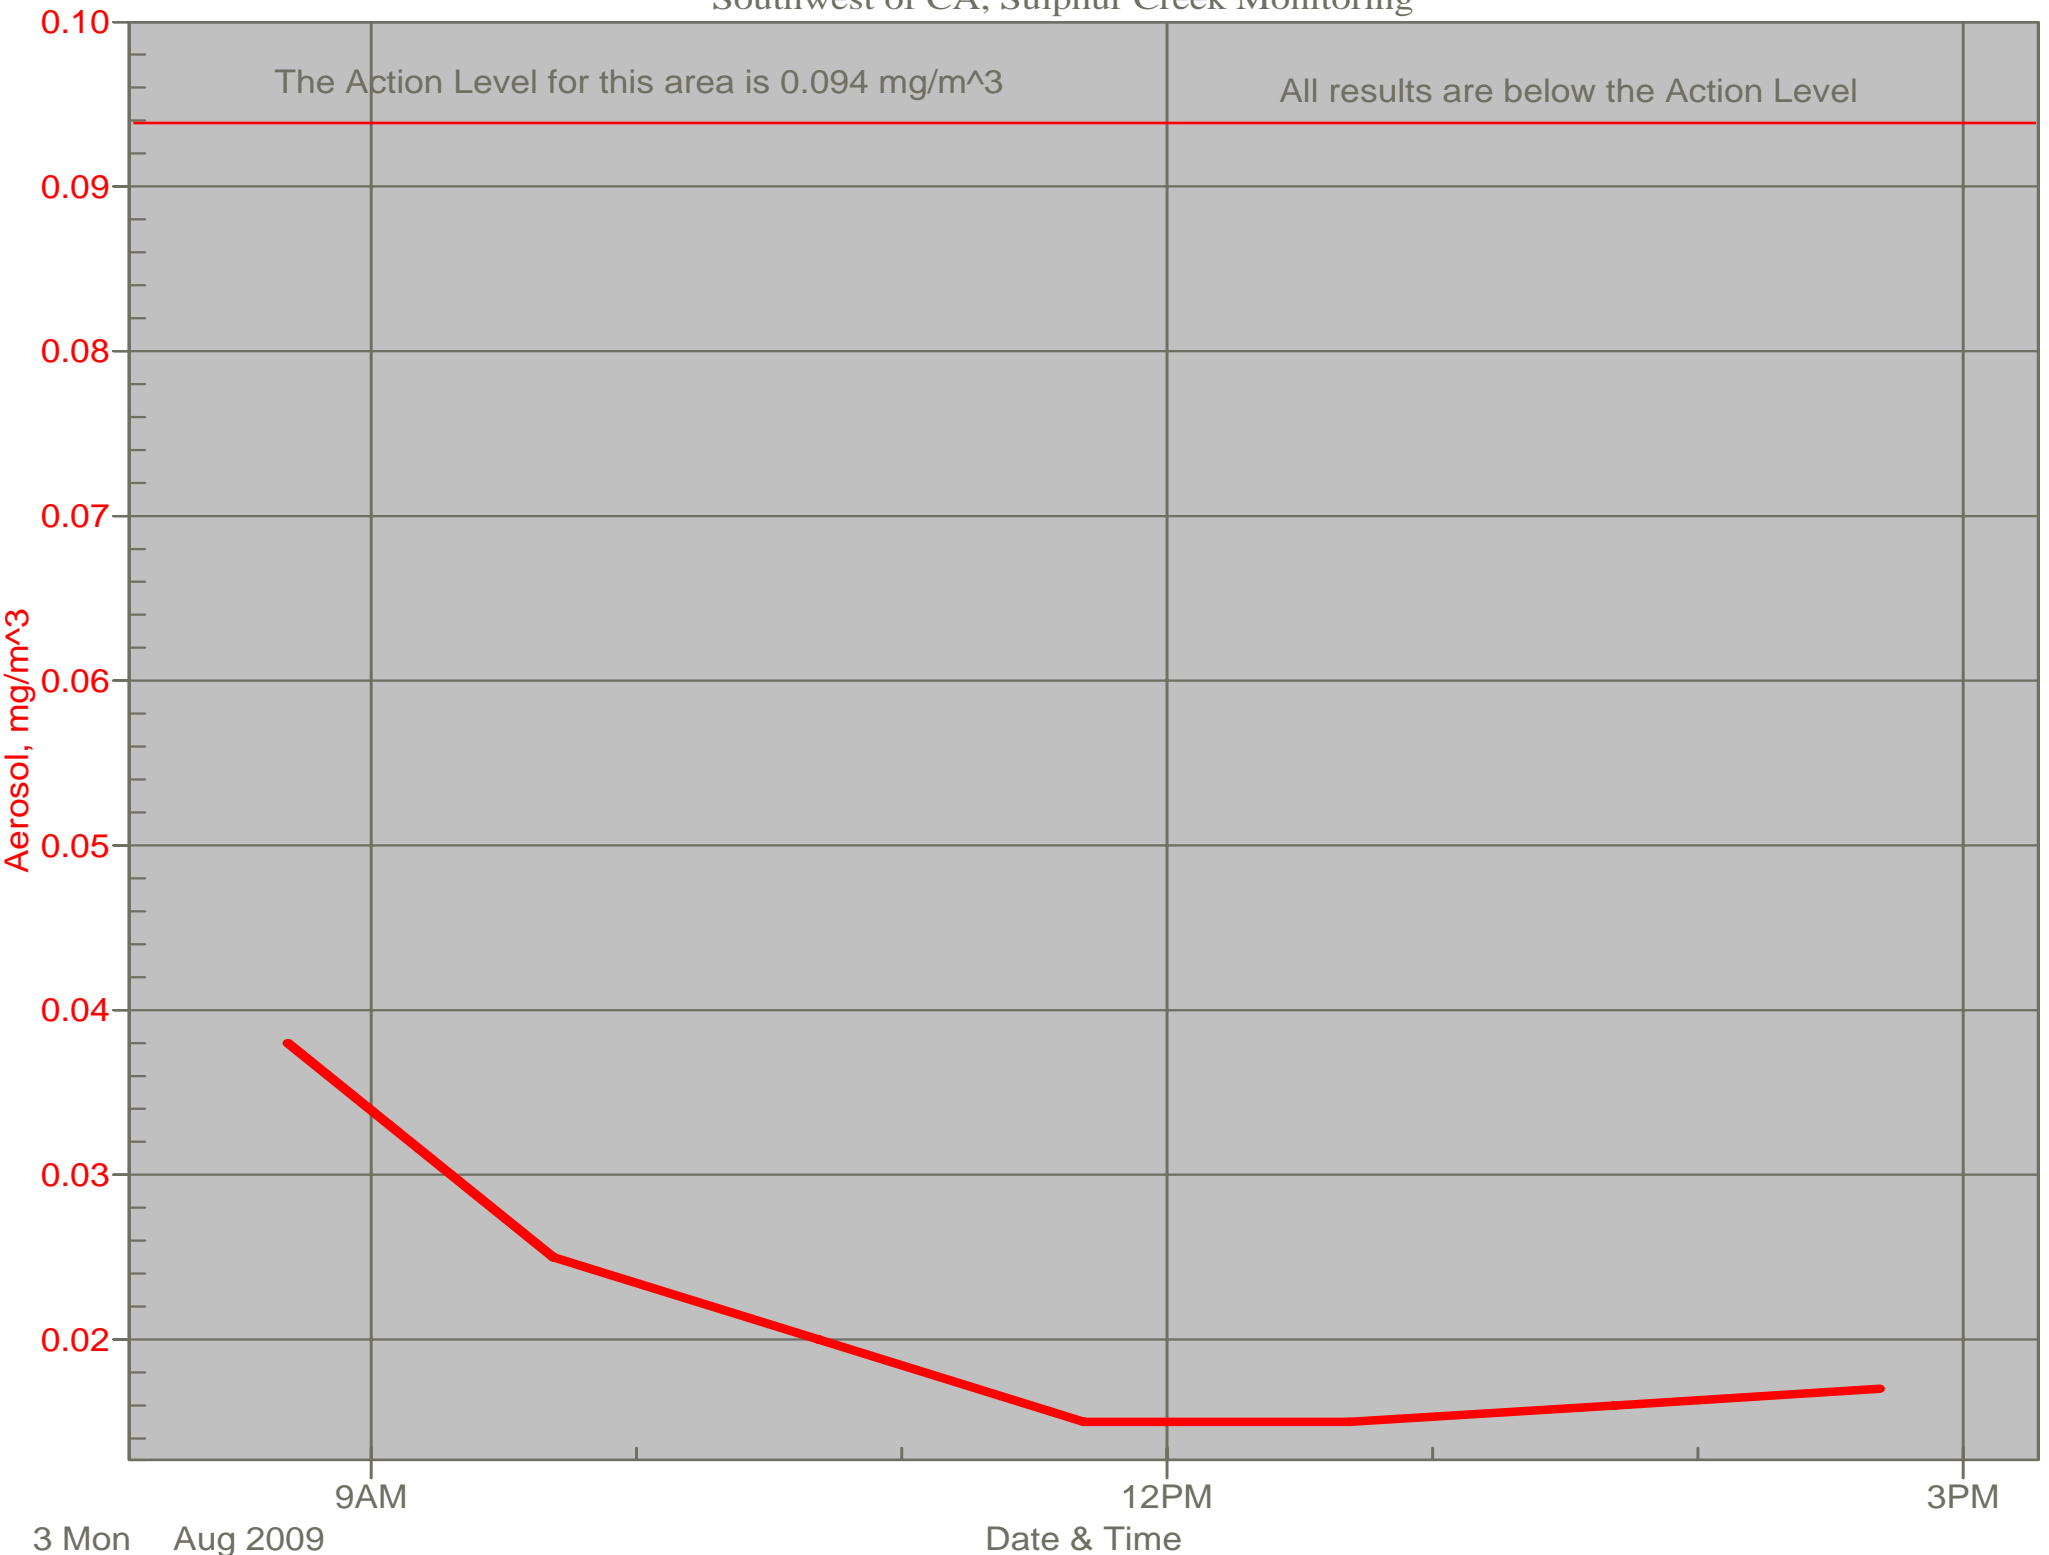

# Air Monitor 2

Southwest of CA, Sulphur Creek Monitoring

# Air Monitor 4

Southwest of CA, Upwind of Site Activities

# Air Monitor 6

East of CA, Downwind of CA Material Grading