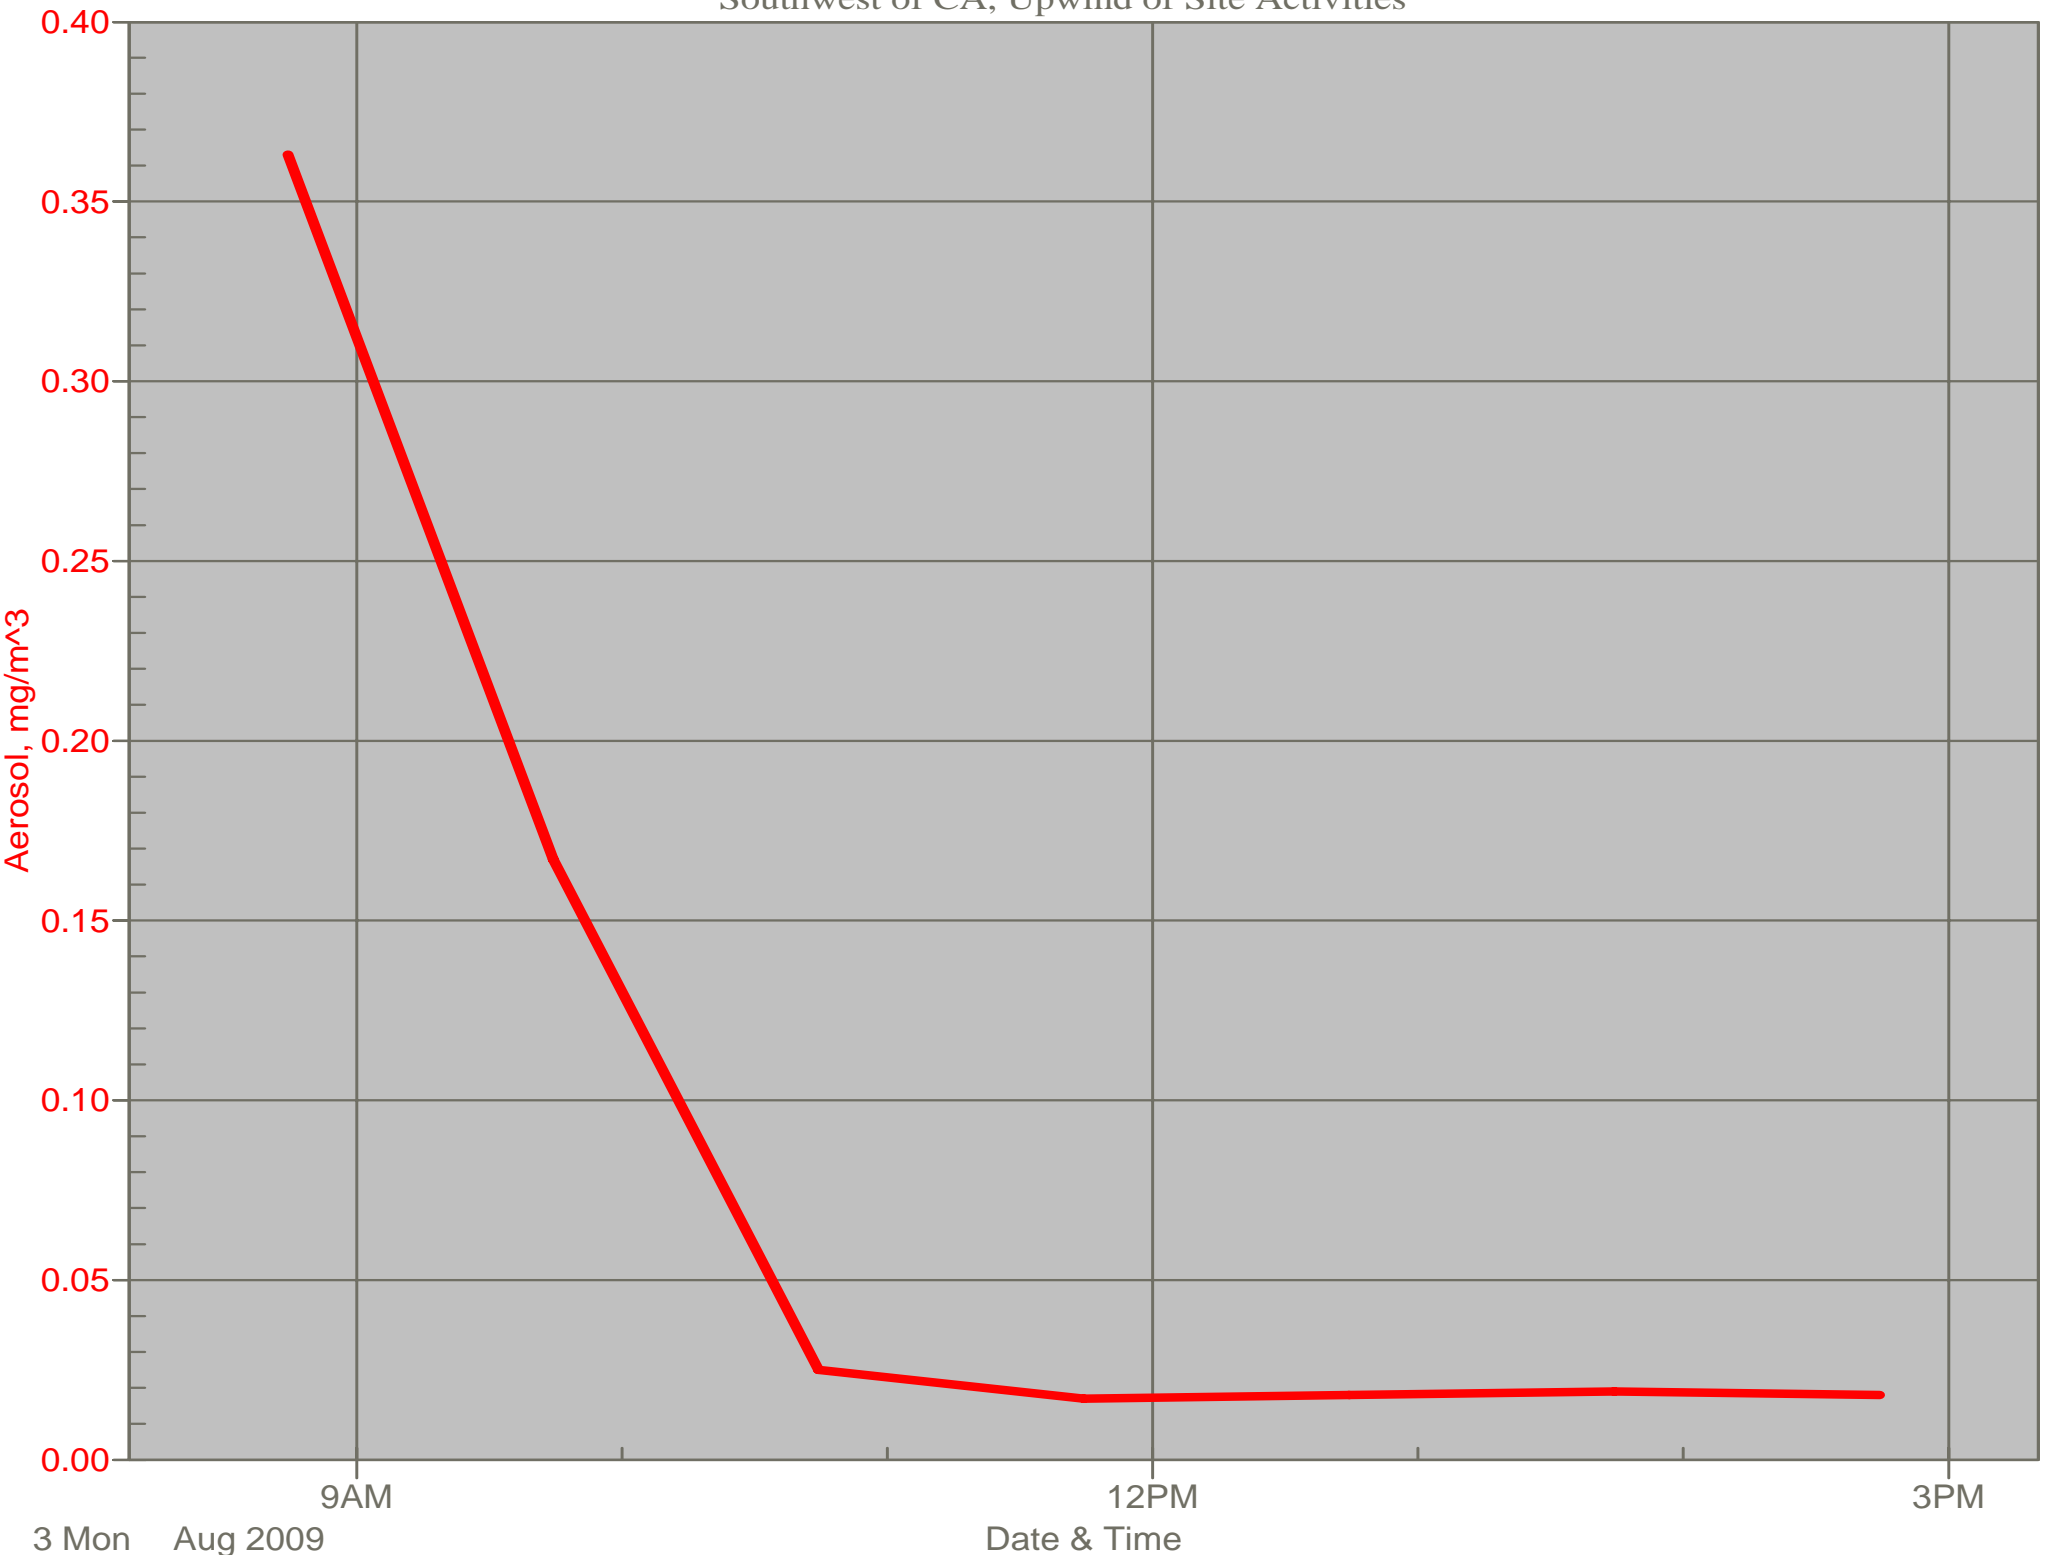

# Air Monitor 2

Southwest of CA, Sulphur Creek Monitoring

# Air Monitor 4

Southwest of CA, Upwind of Site Activities