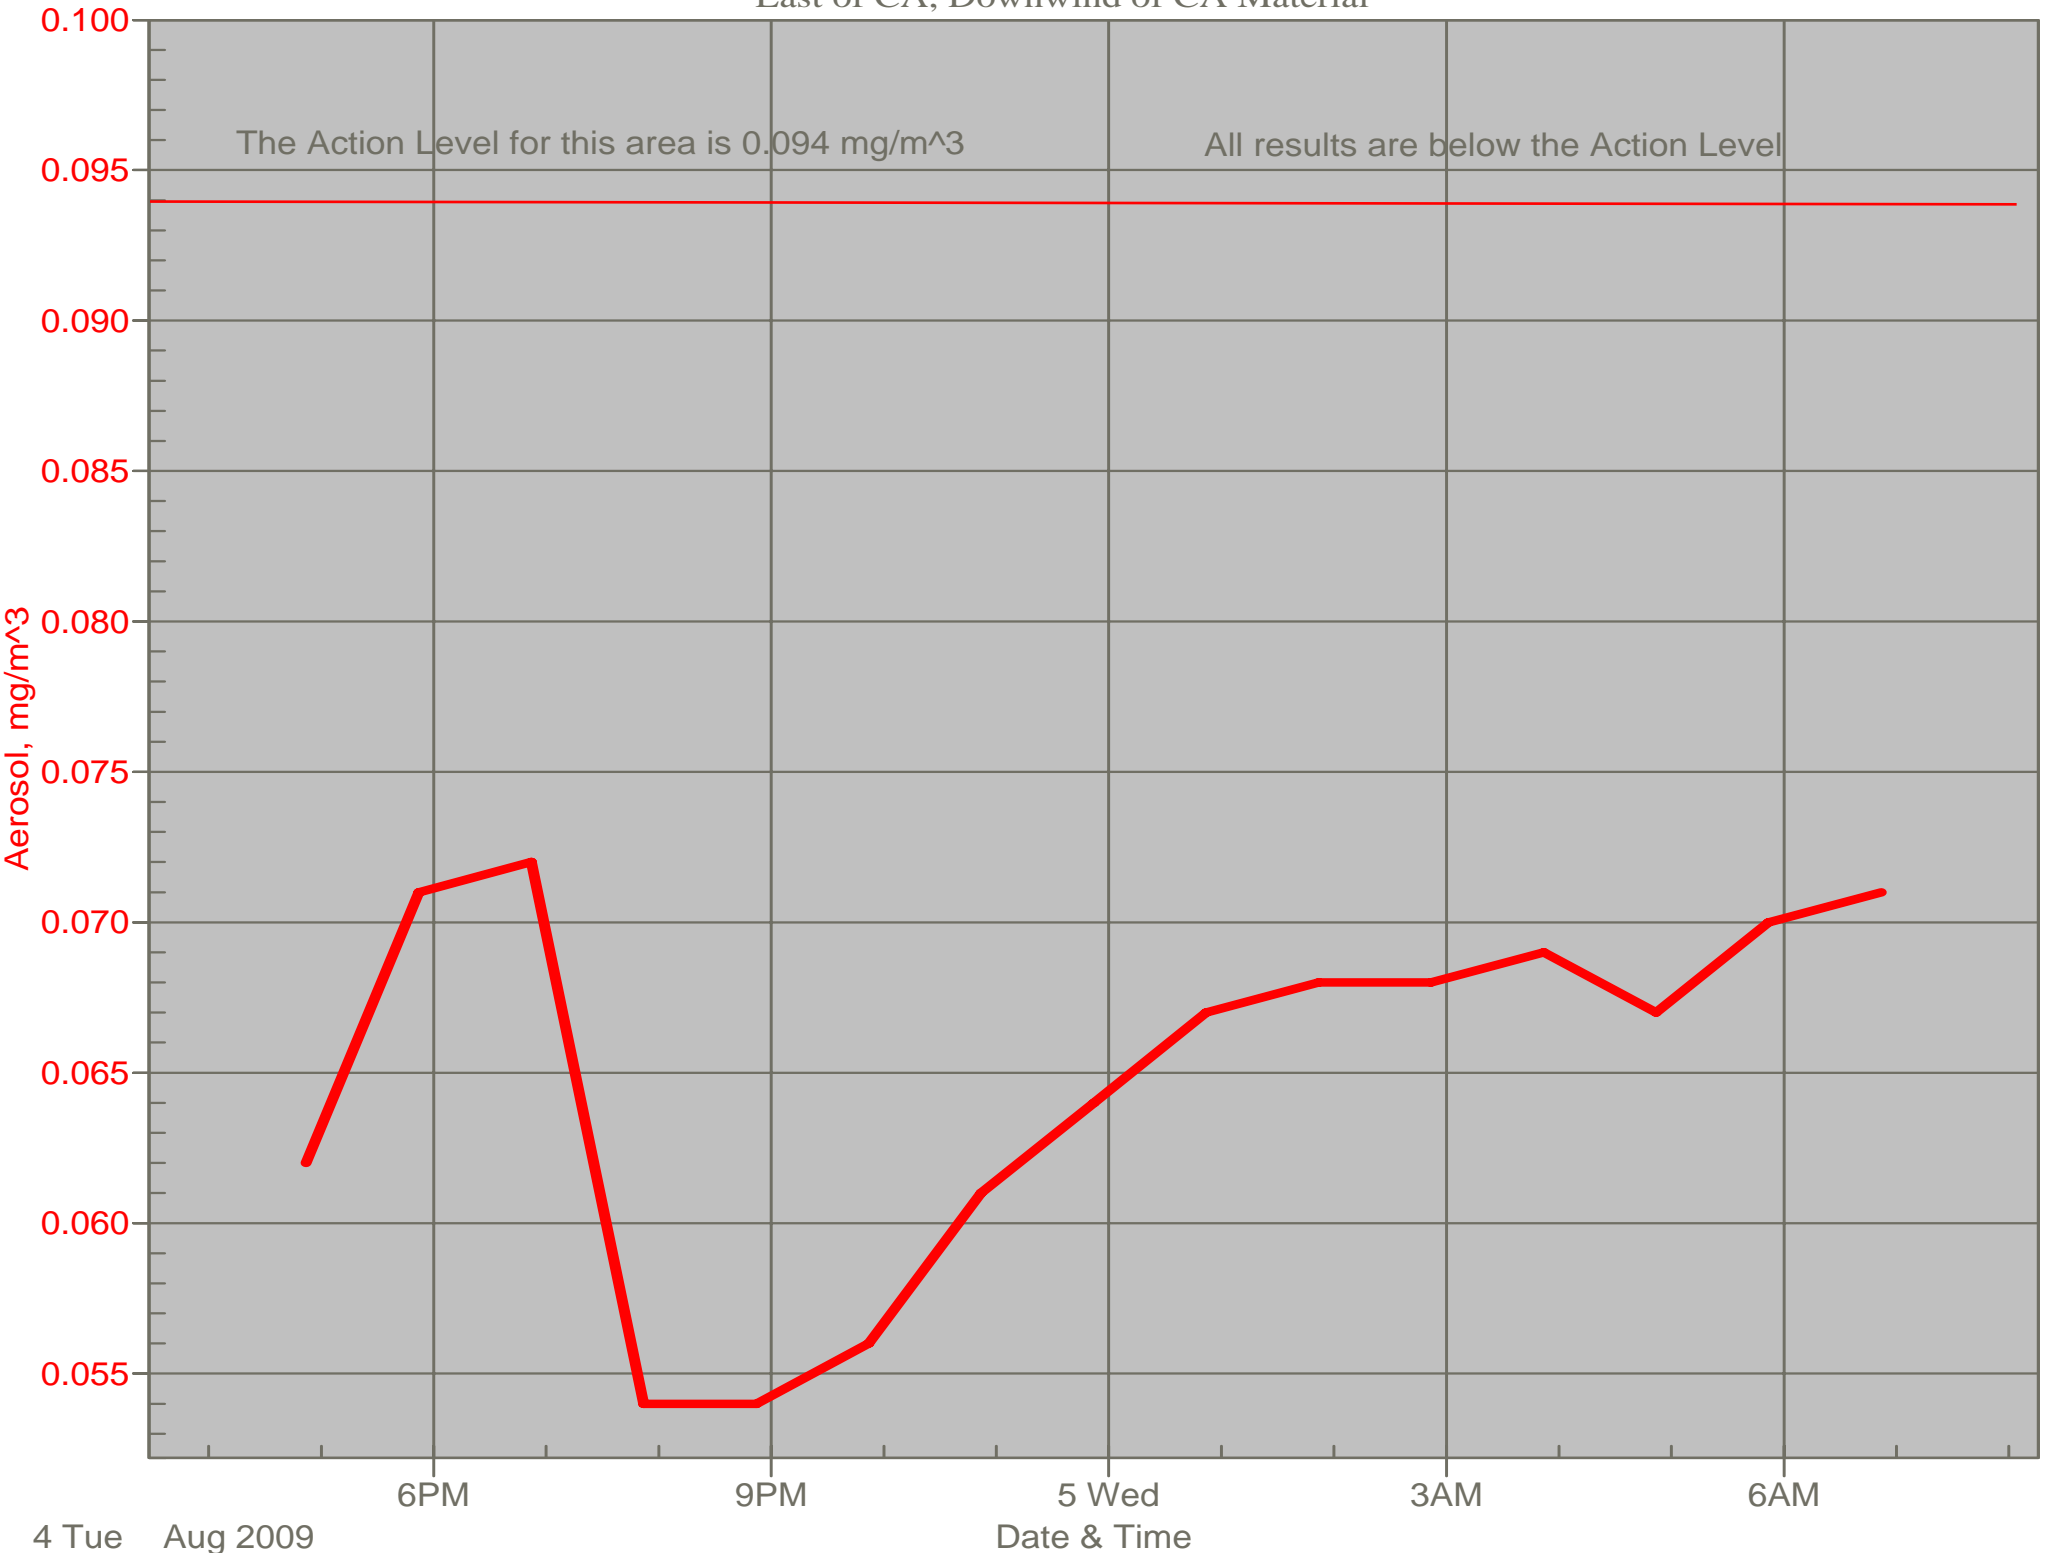

# Air Monitor 2 Non-Working Hours

South of CA, Sulphur Creek Monitoring

# Air Monitor 6 Non-Working Hours

East of CA, Downwind of CA Material

# Air Monitor 7 Non-Working Hours

Southwest of CA, Upwind of Site