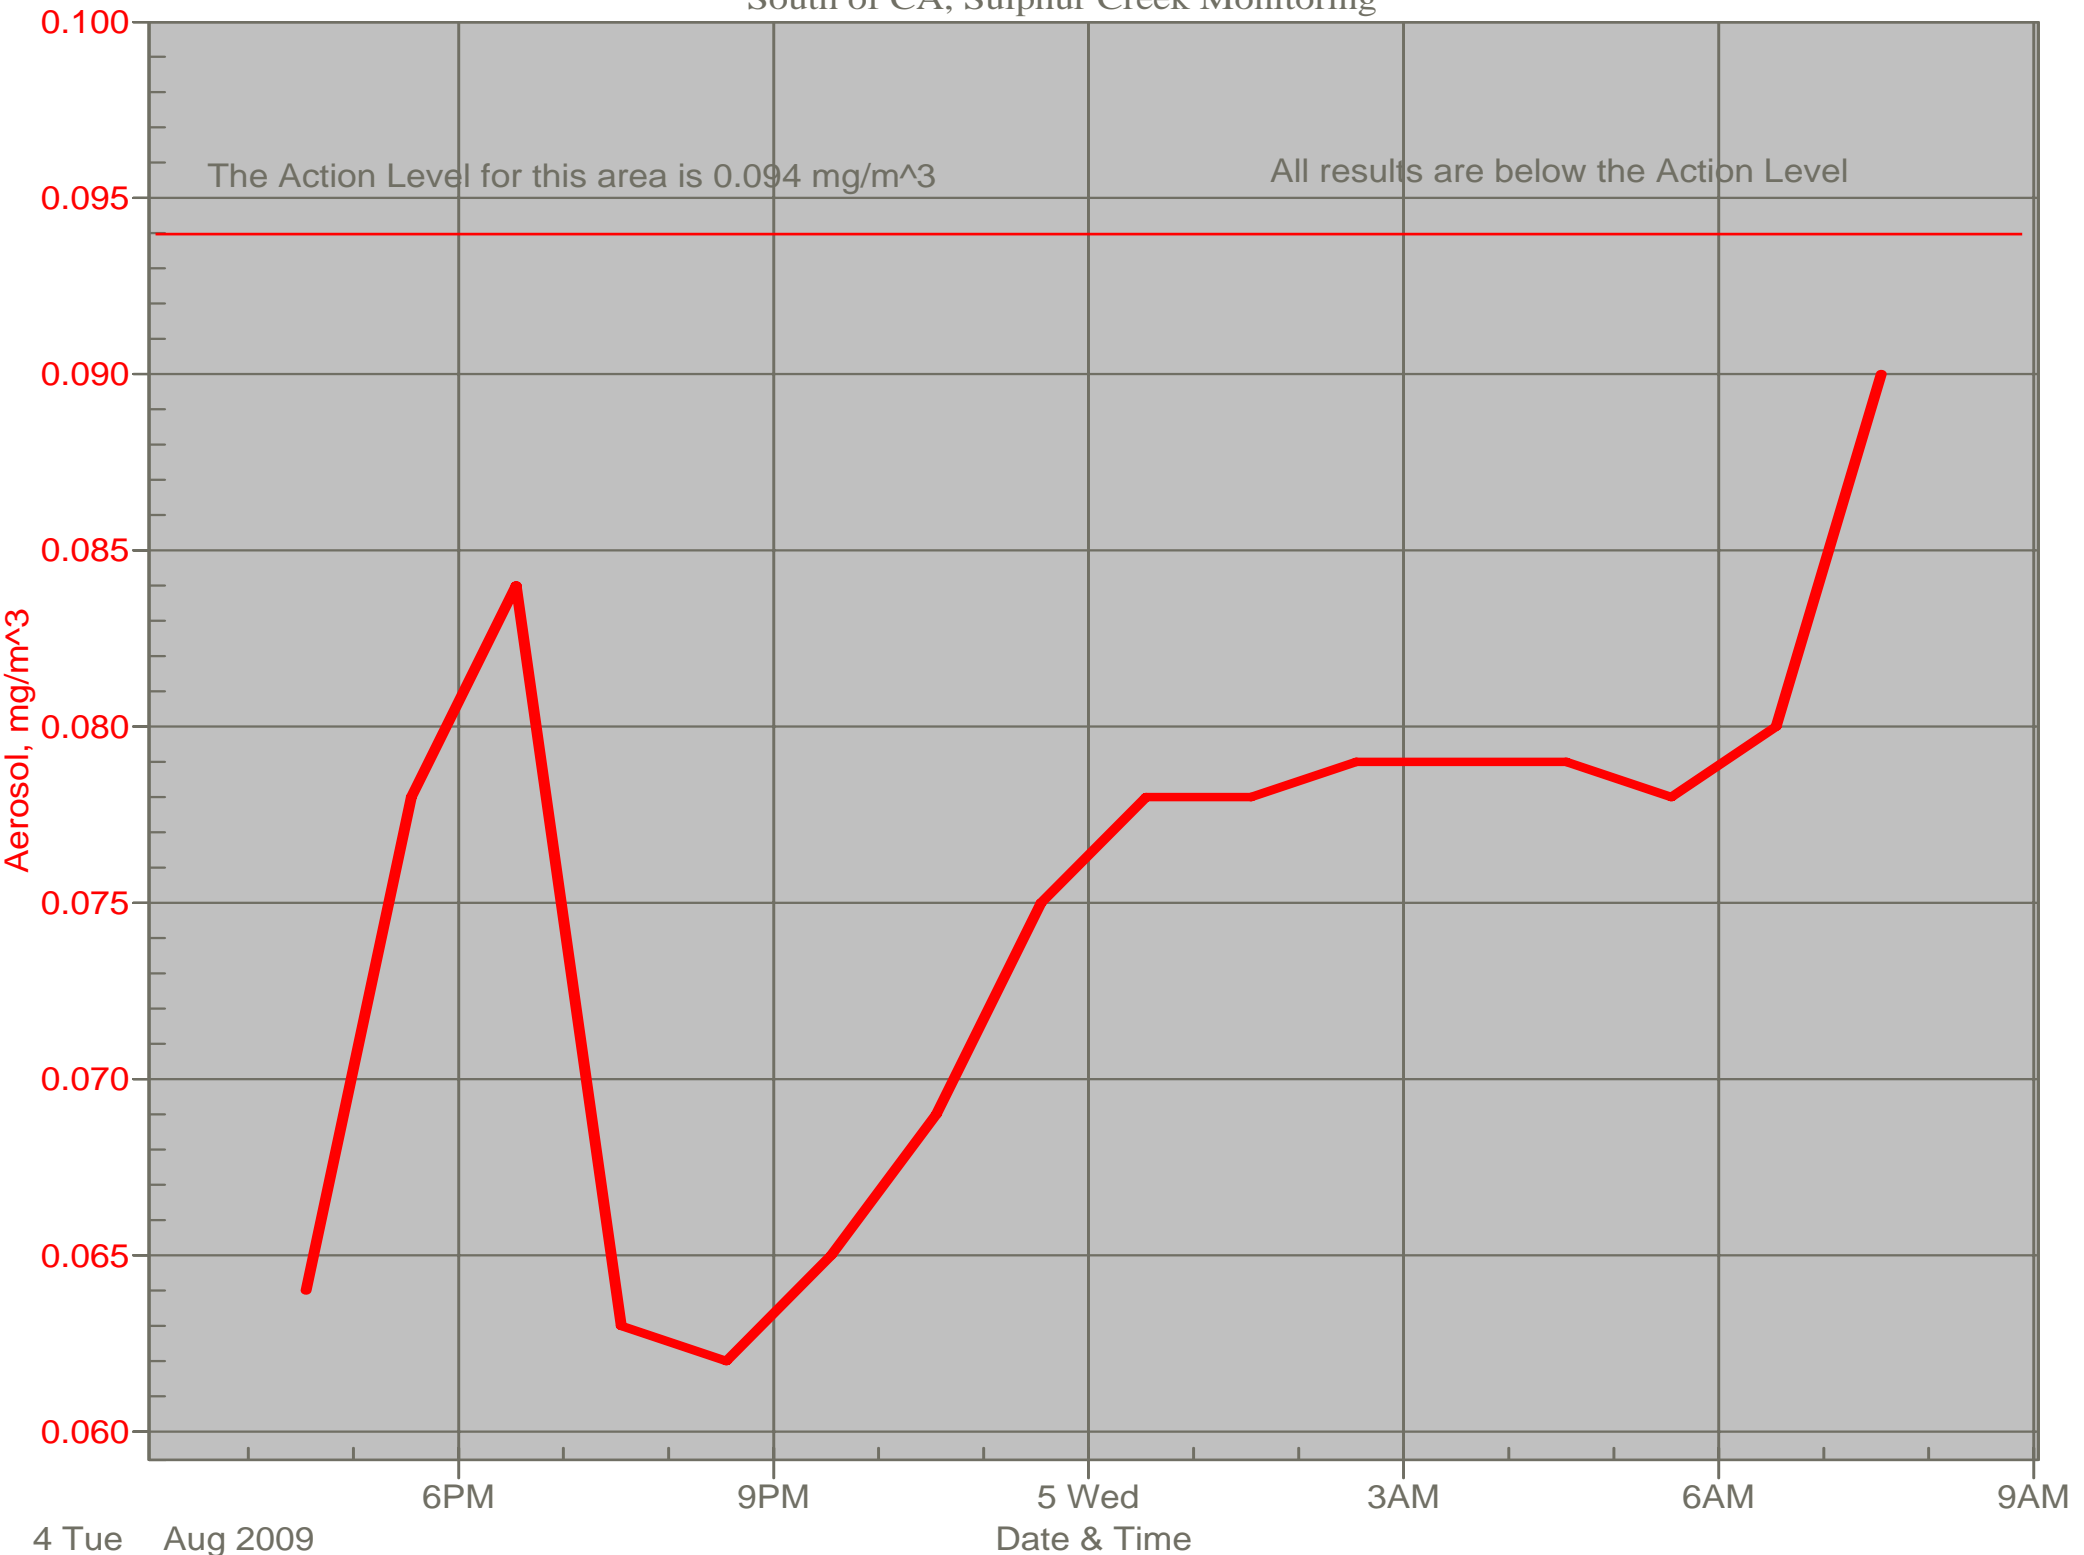

# Air Monitor 2 Non-Working Hours

South of CA, Sulphur Creek Monitoring

# Air Monitor 6 Non-Working Hours

East of CA, Downwind of CA Material

# Air Monitor 7 Non-Working Hours

Southwest of CA, Upwind of Site