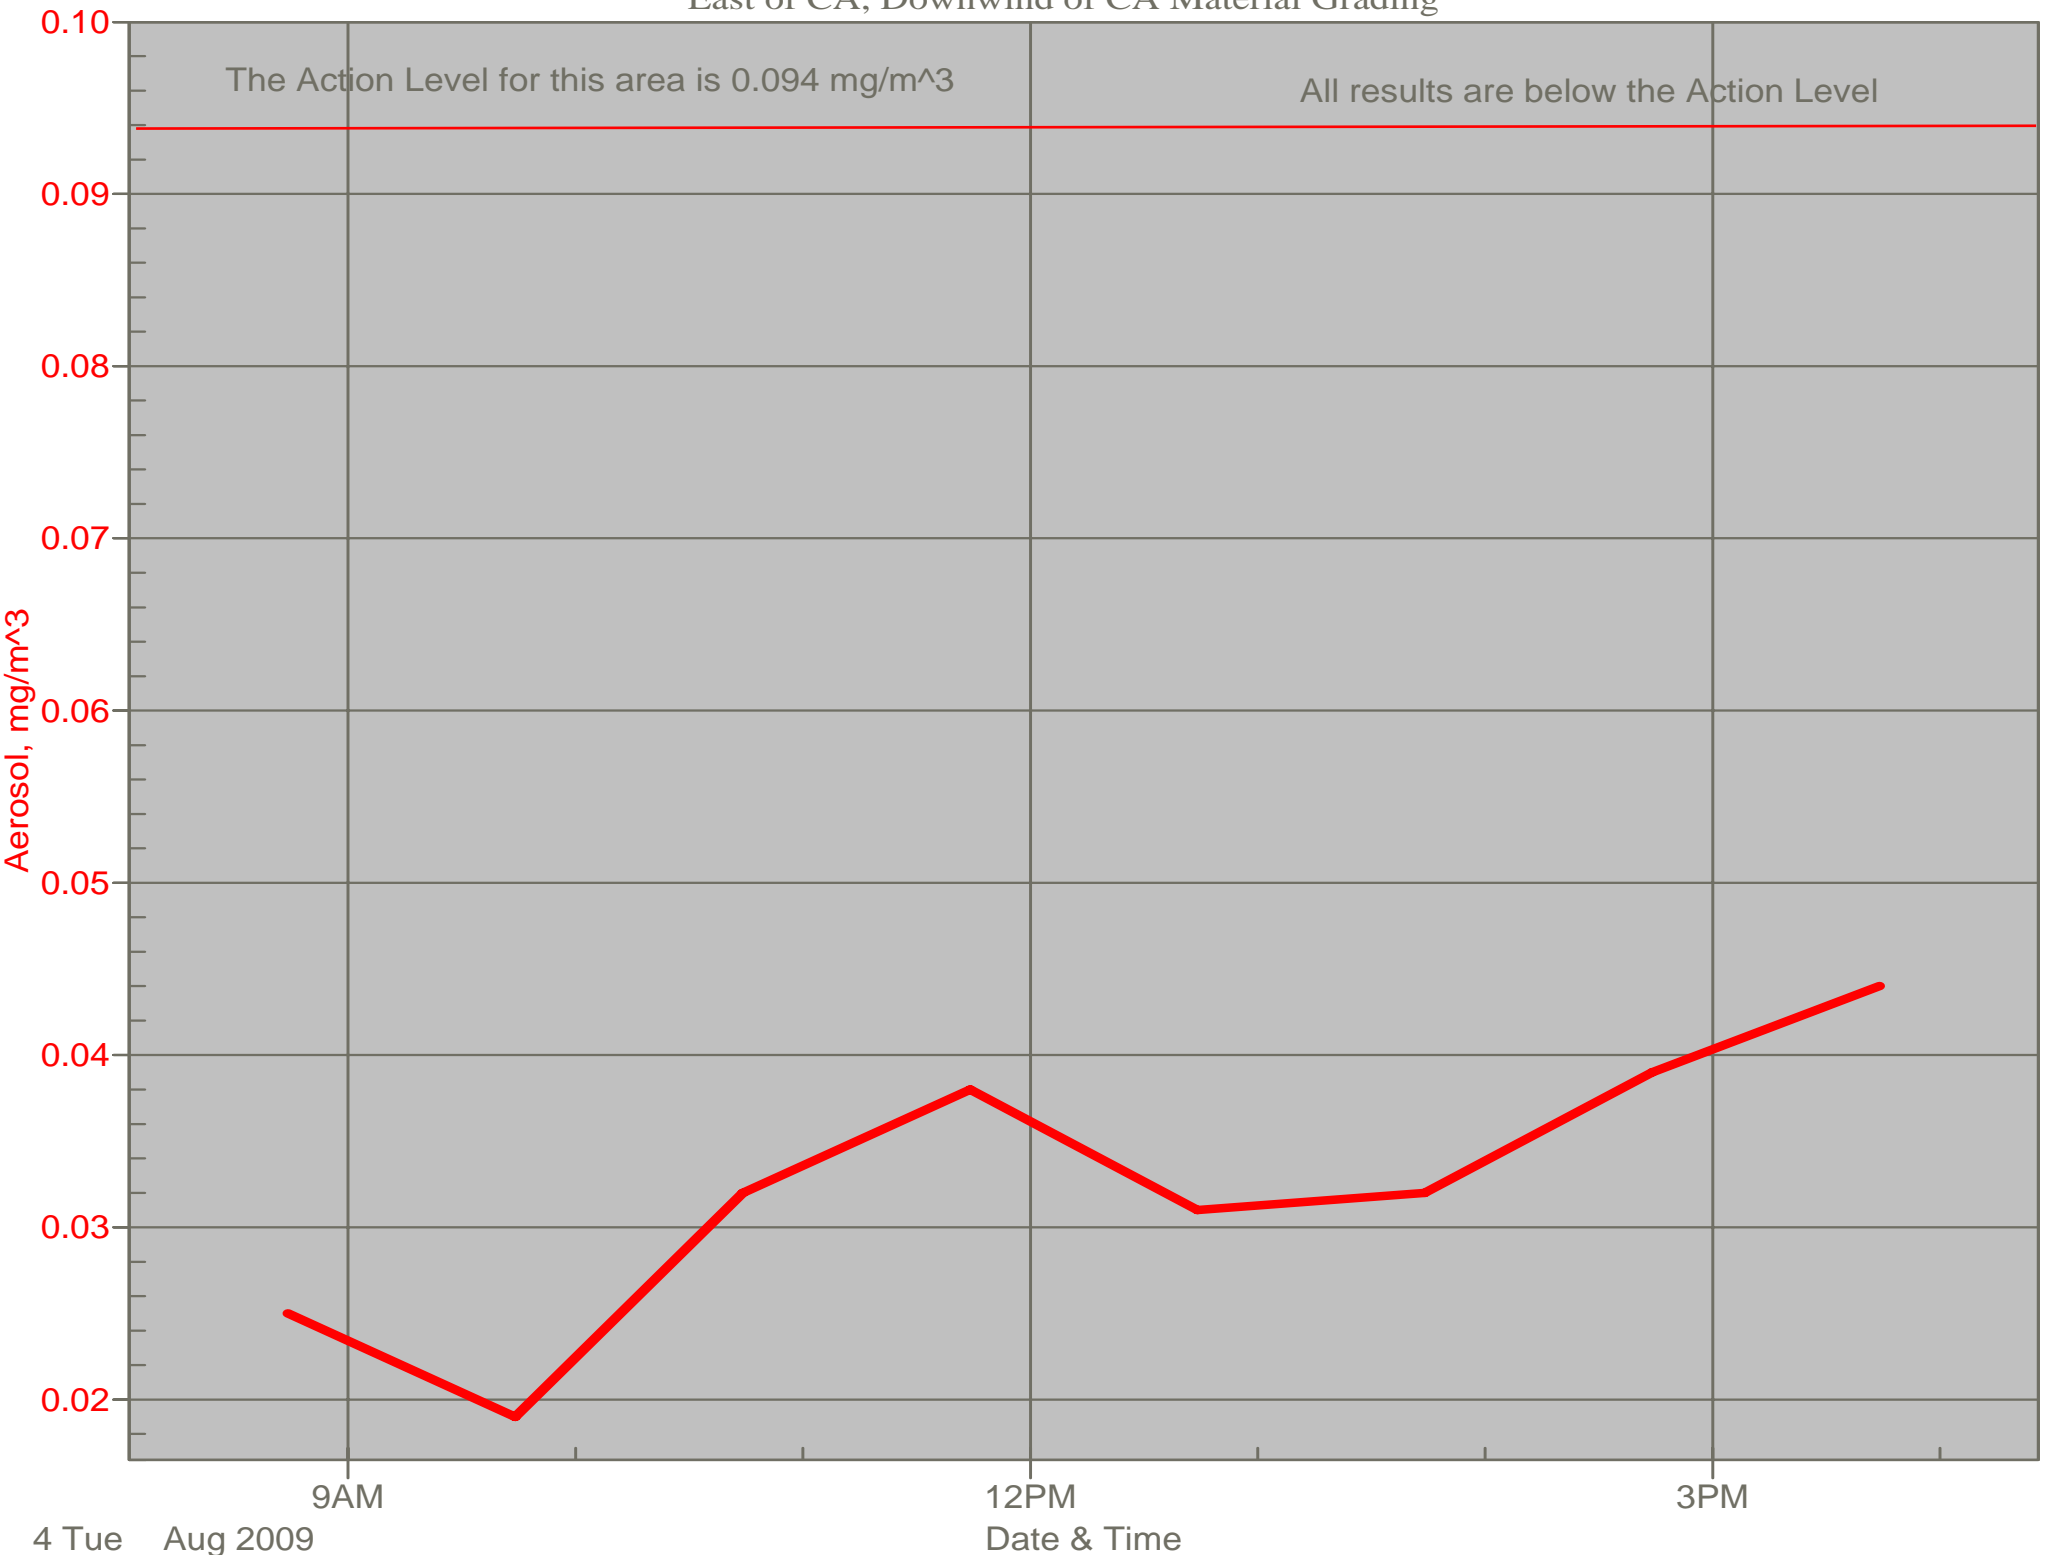

# Air Monitor 2

South of CA, Sulphur Creek Monitoring

# Air Monitor 4

South of CA, Sulphur Creek Monitoring (2)

# Air Monitor 7

Southwest of CA, Upwind of Site Activities