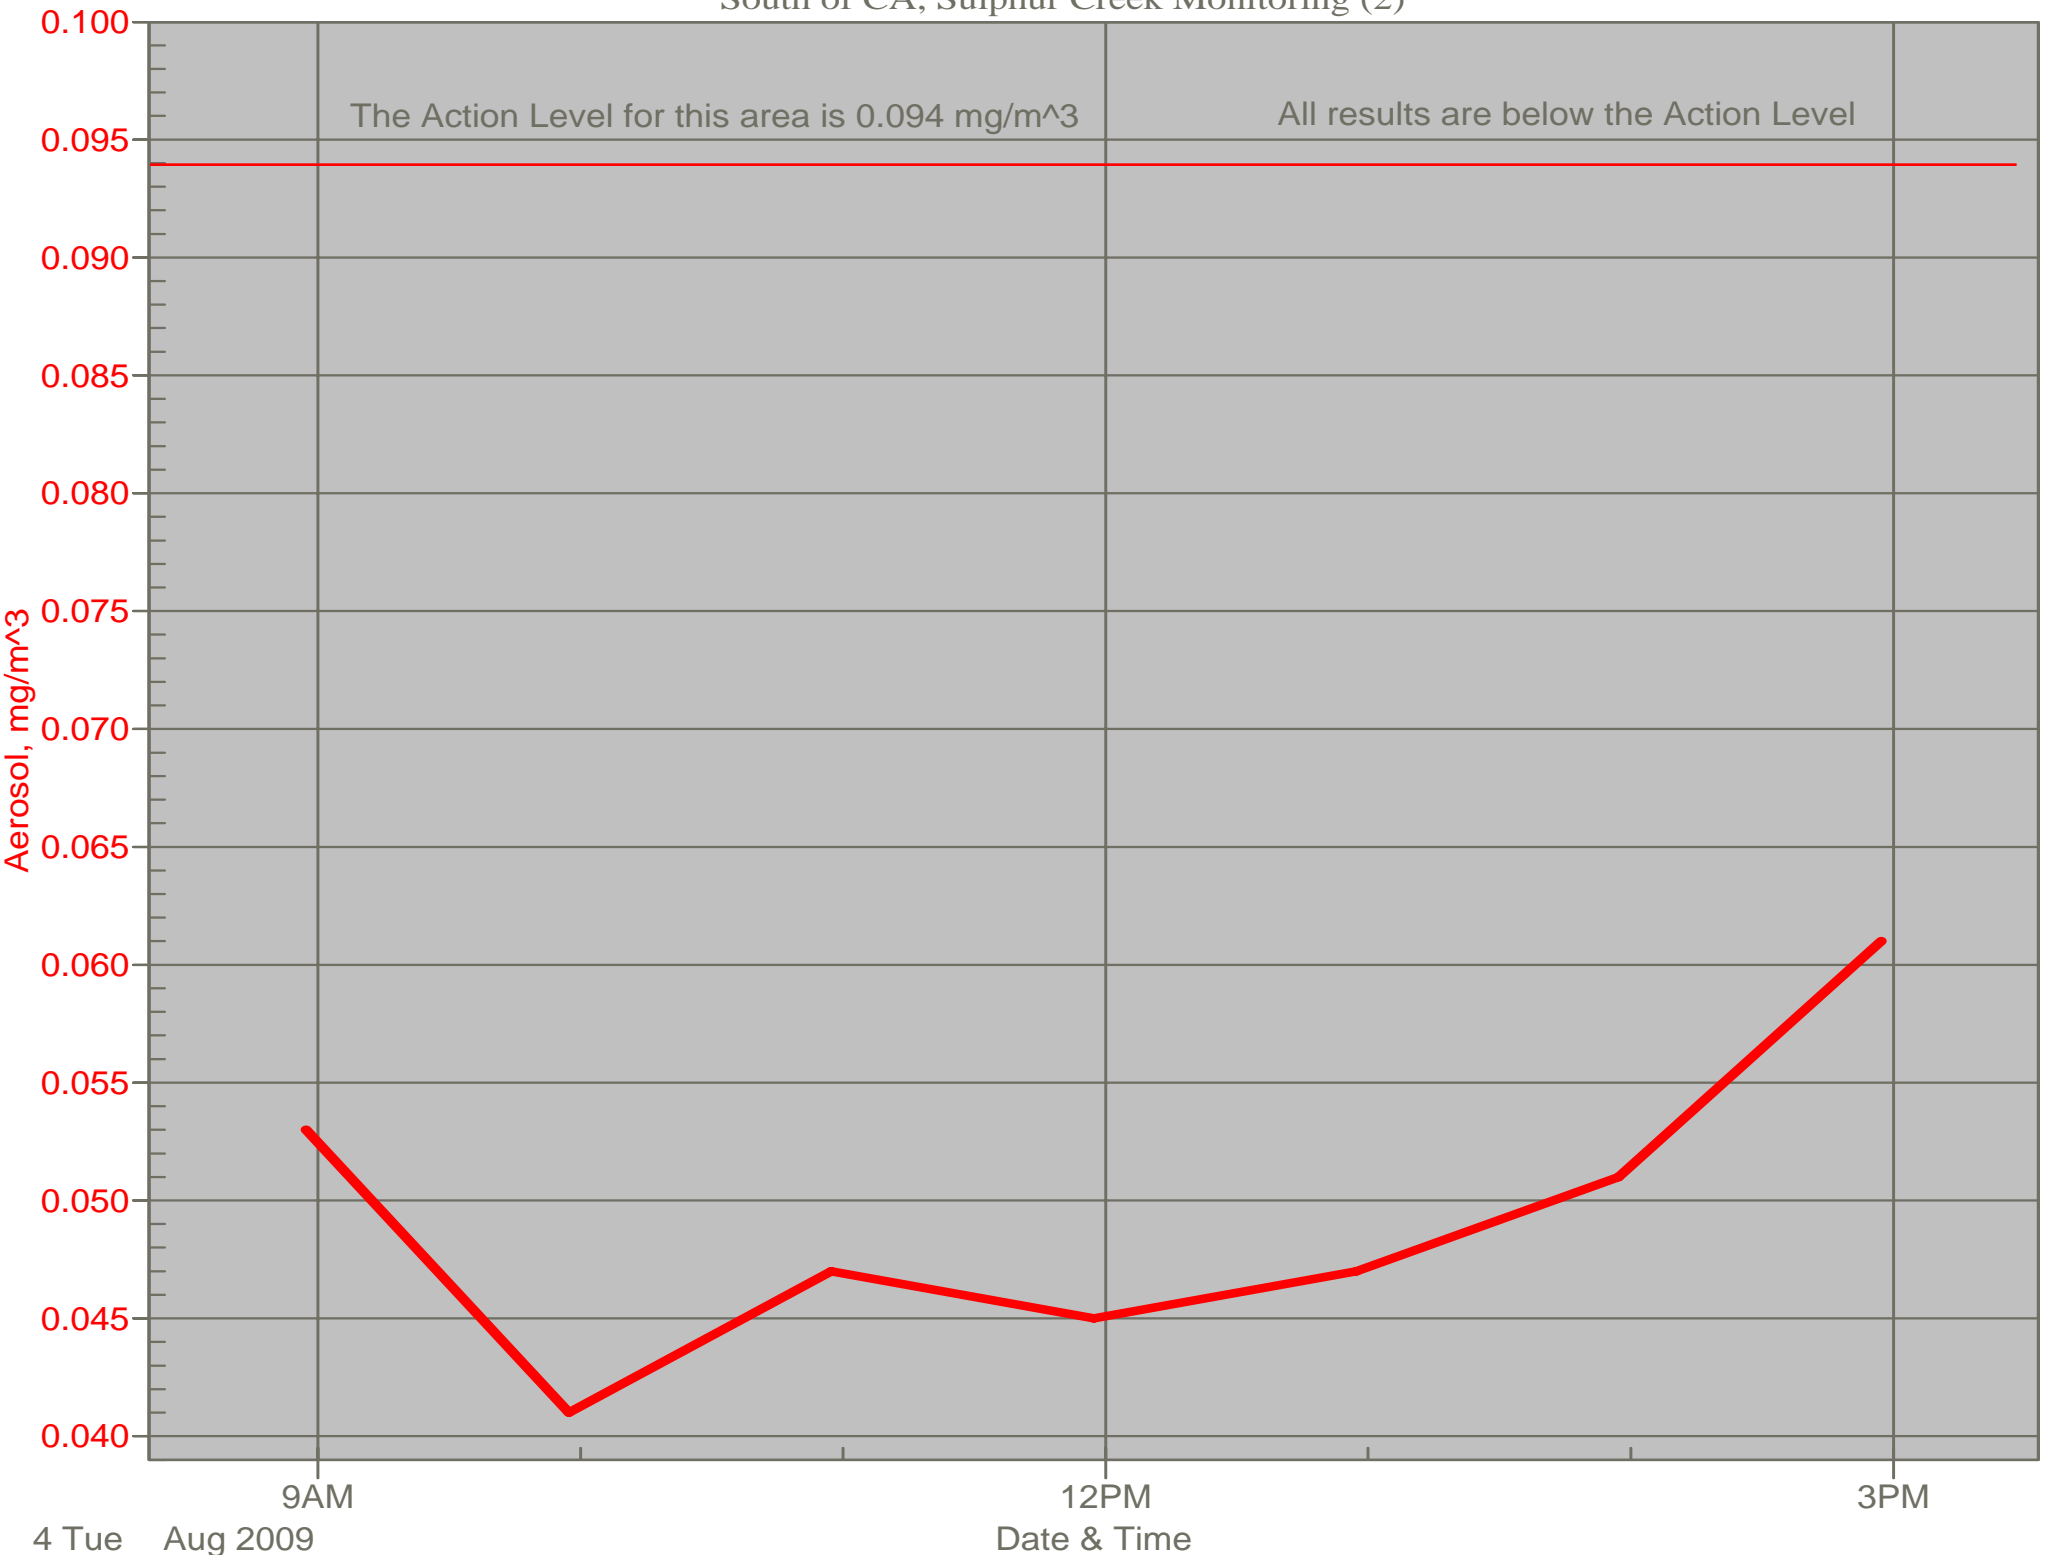

# Air Monitor 2

South of CA, Sulphur Creek Monitoring

# Air Monitor 4

South of CA, Sulphur Creek Monitoring (2)

# Air Monitor 7

Southwest of CA, Upwind of Site Activities