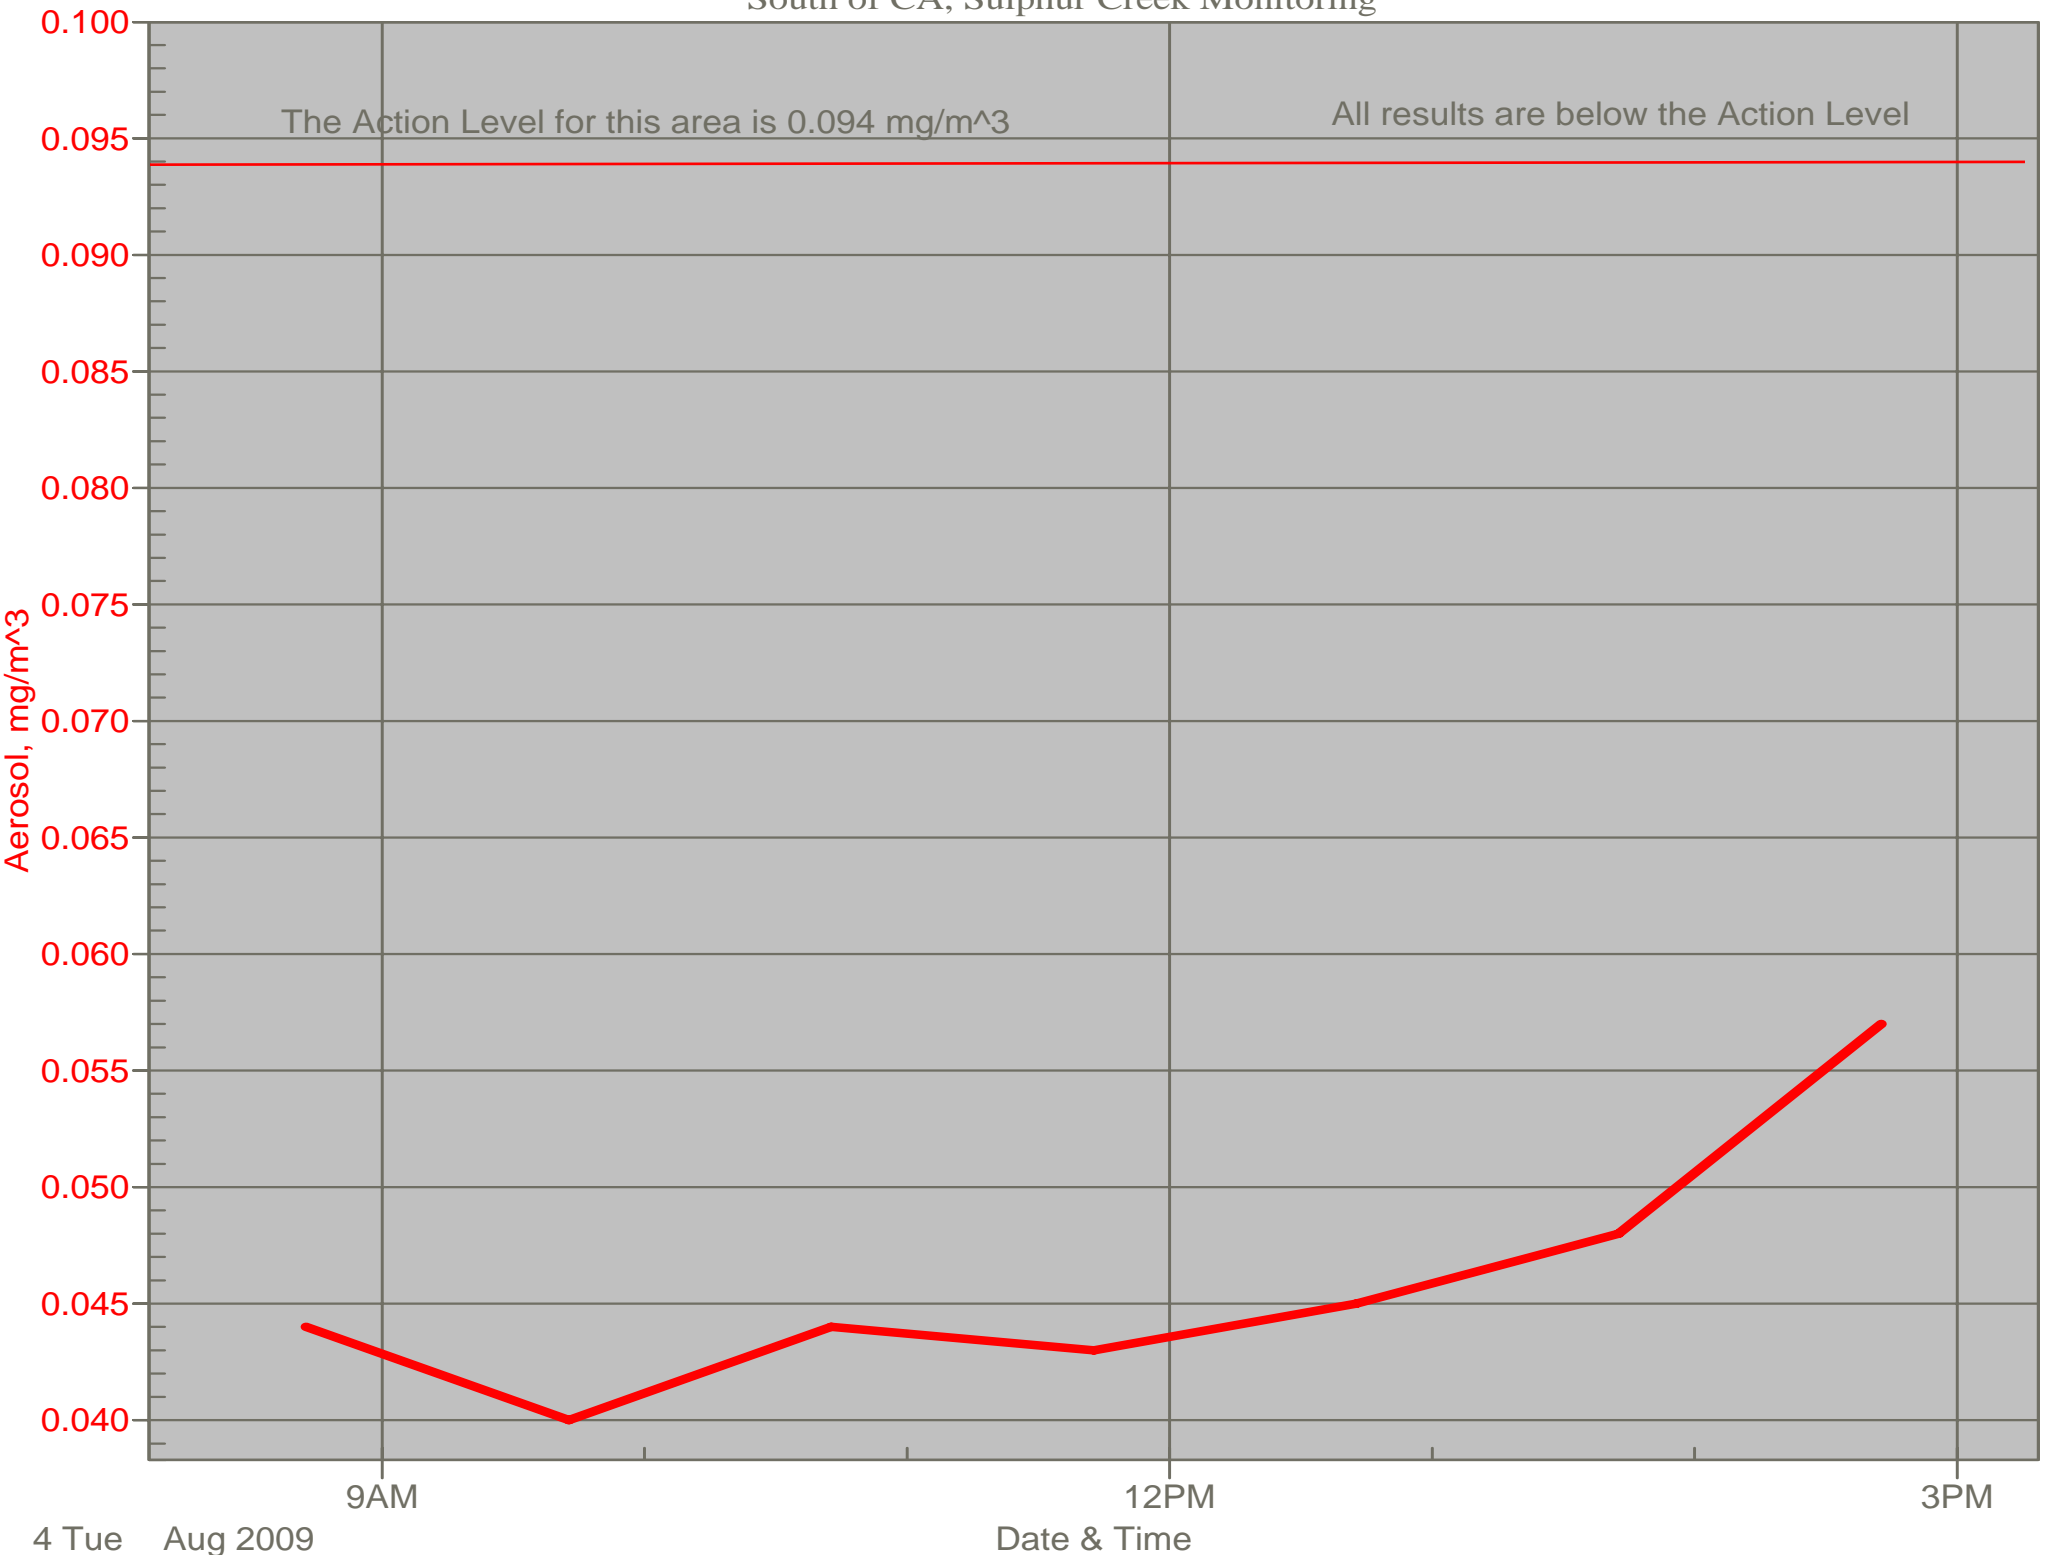

# Air Monitor 2

South of CA, Sulphur Creek Monitoring

# Air Monitor 4

South of CA, Sulphur Creek Monitoring (2)

# Air Monitor 7

Southwest of CA, Upwind of Site Activities