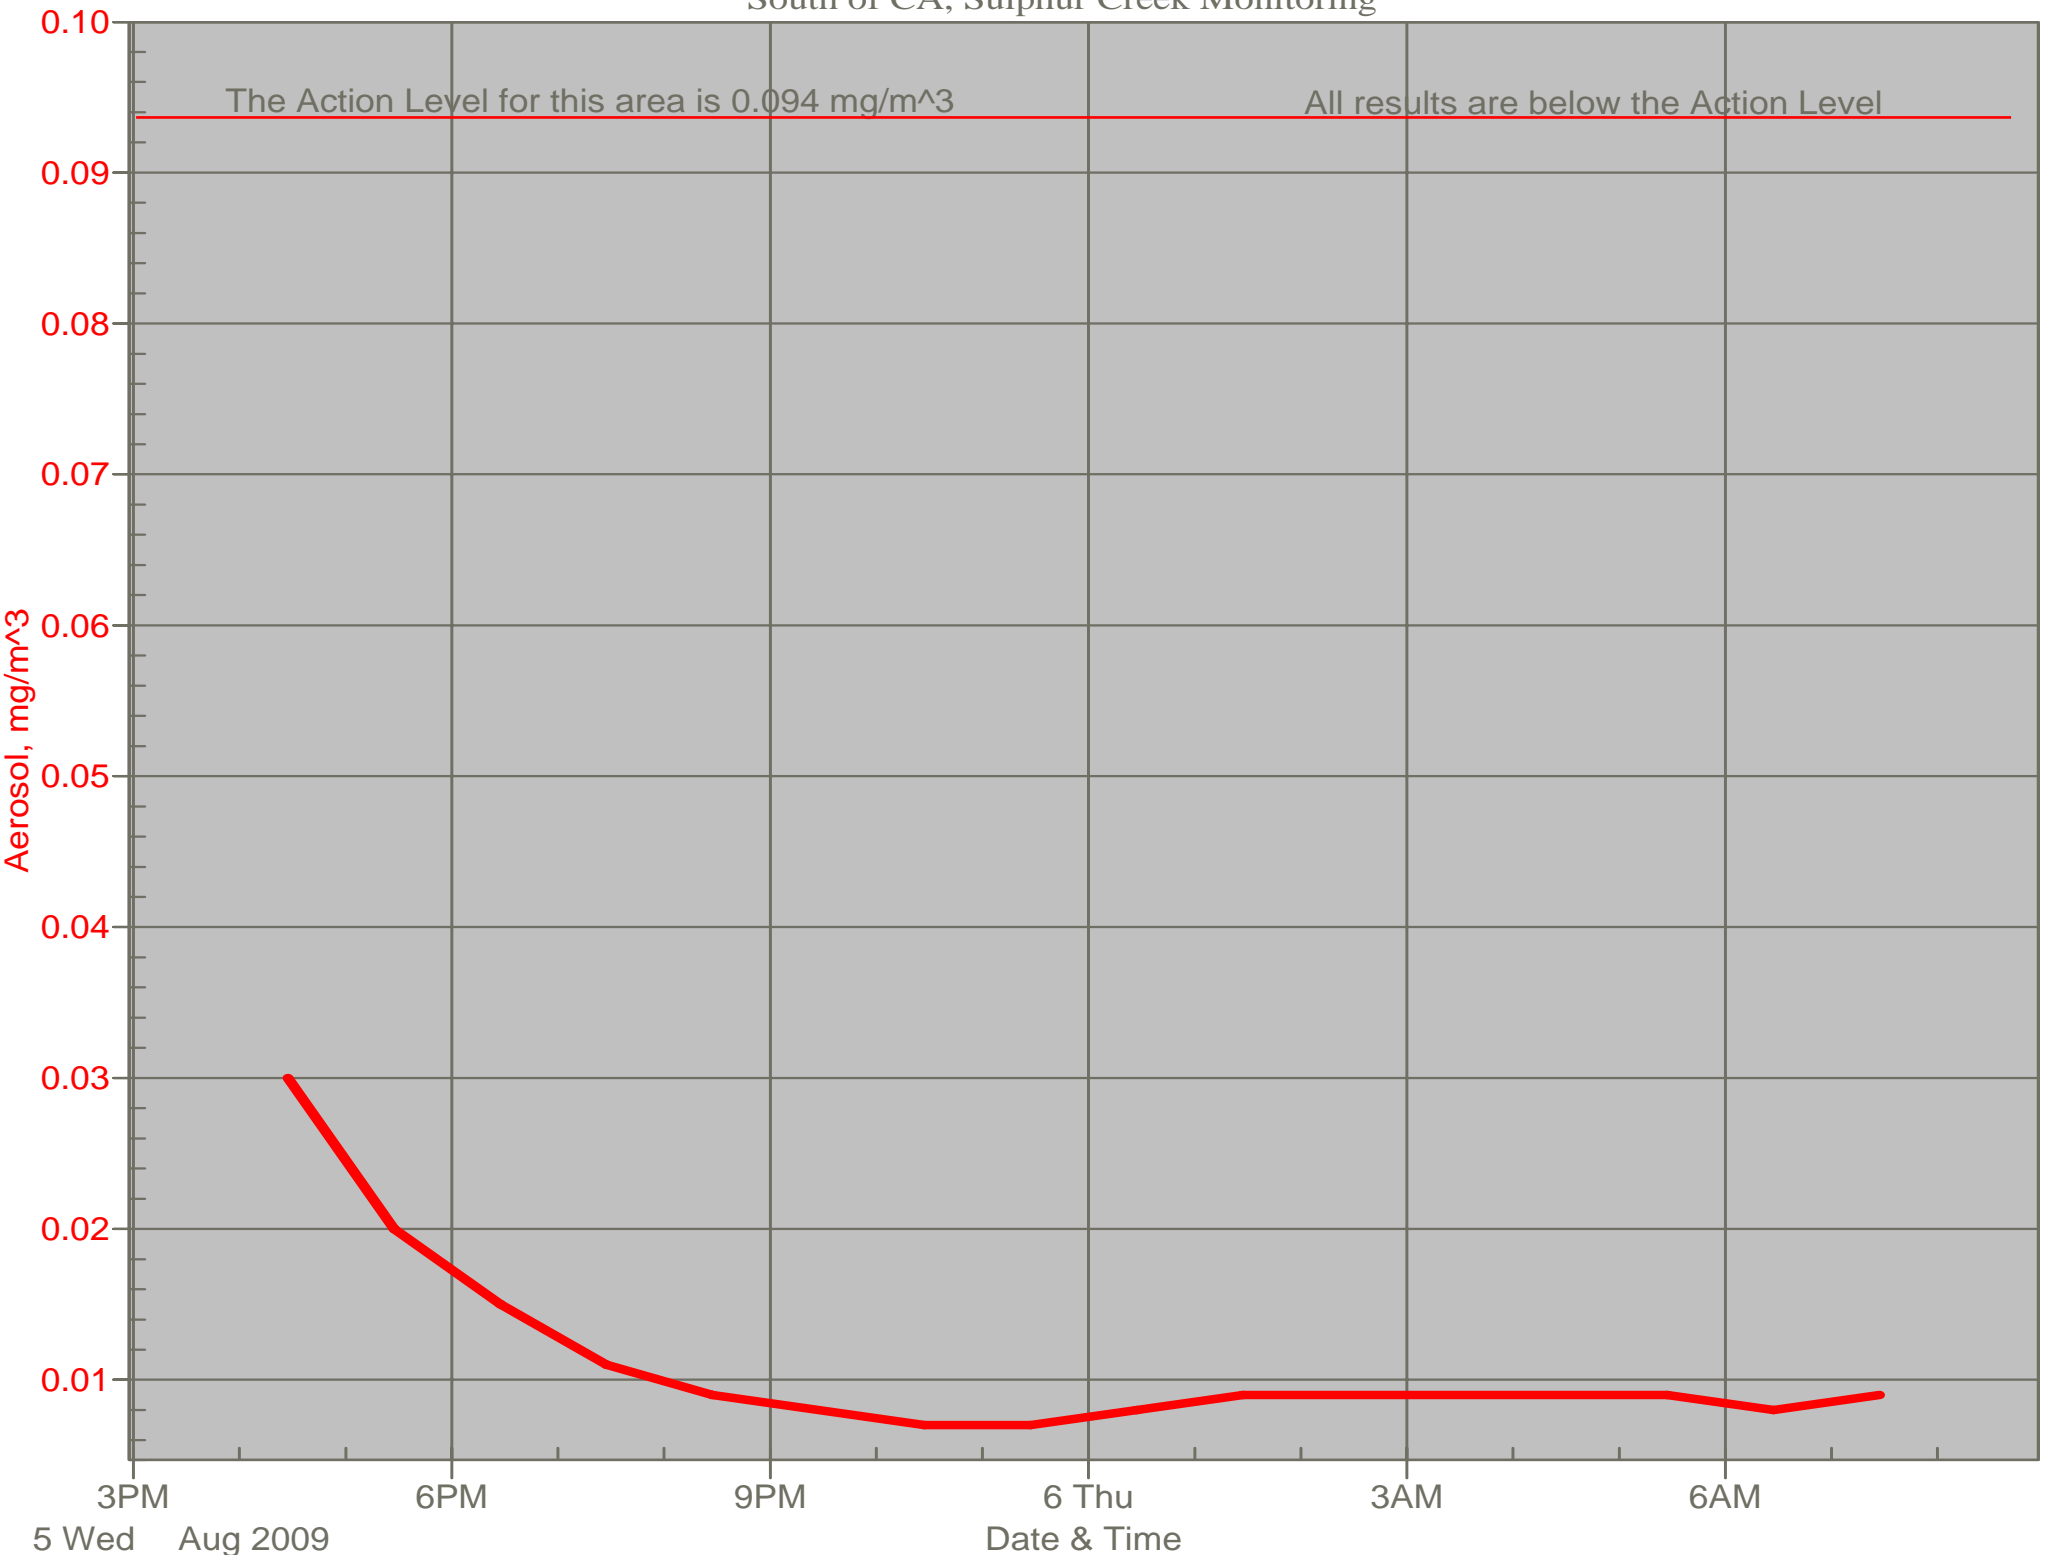

Air Monitor 2 Non-Working Hours

South of CA, Sulphur Creek Monitoring

Air Monitor 6 Non-Working Hours

East of CA, Downwind of CA Material

Air Monitor 7 Non-Working Hours

Southwest of CA, Upwind of Site