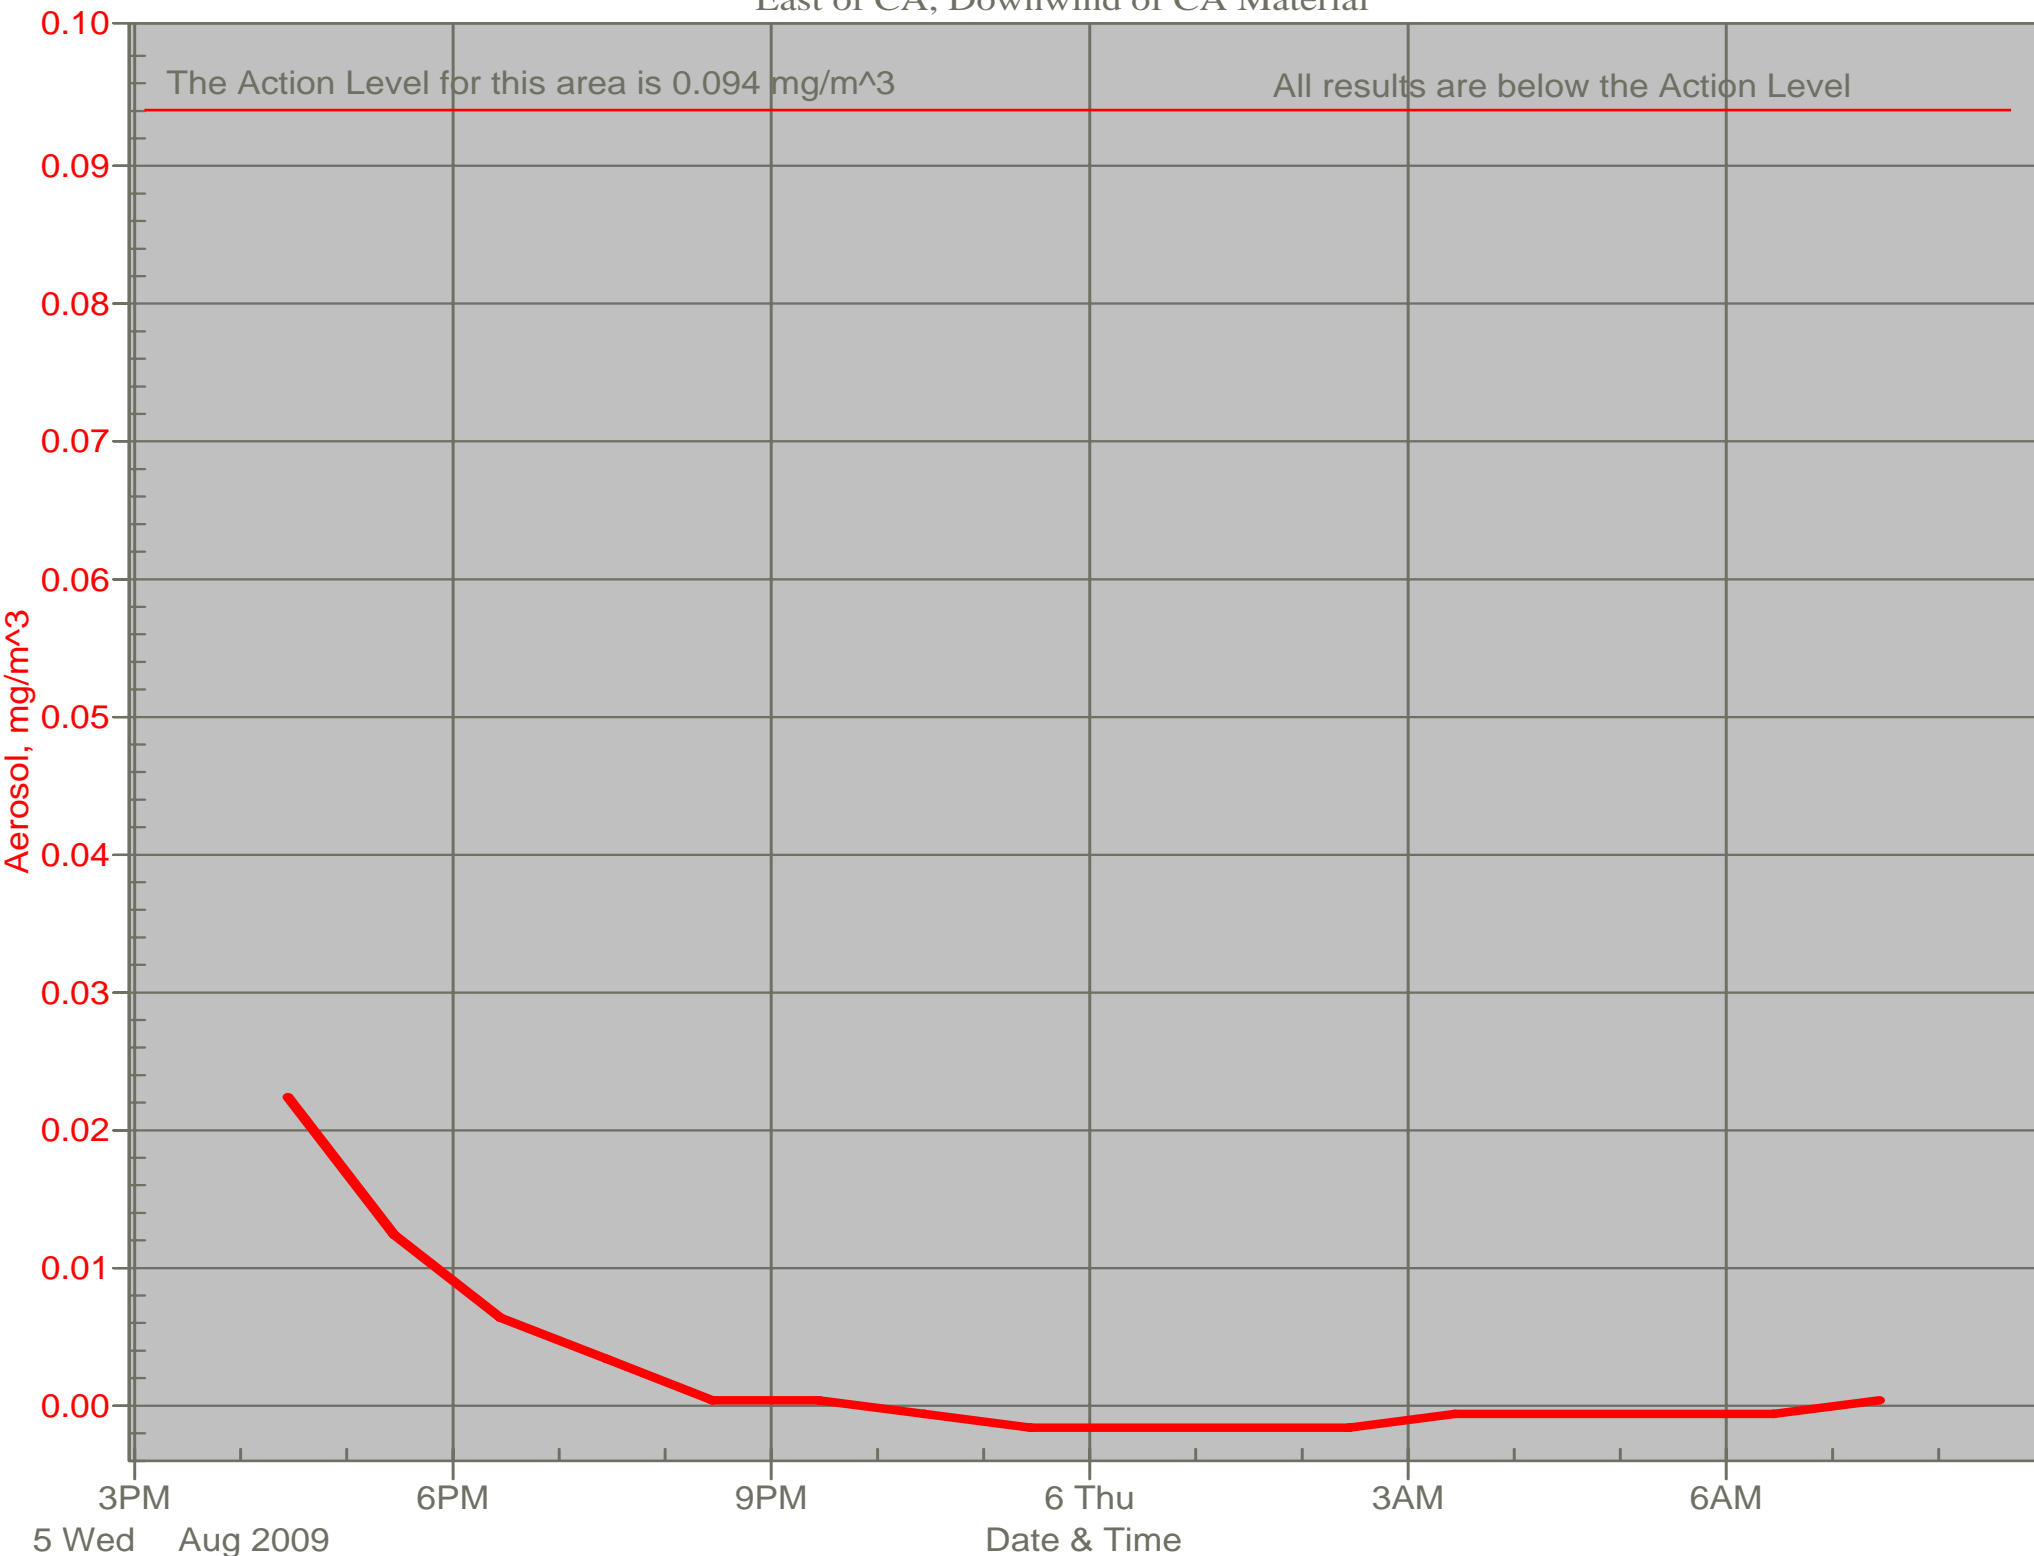

Air Monitor 2 Non-Working Hours

South of CA, Sulphur Creek Monitoring

Air Monitor 6 Non-Working Hours

East of CA, Downwind of CA Material

Air Monitor 7 Non-Working Hours

Southwest of CA, Upwind of Site