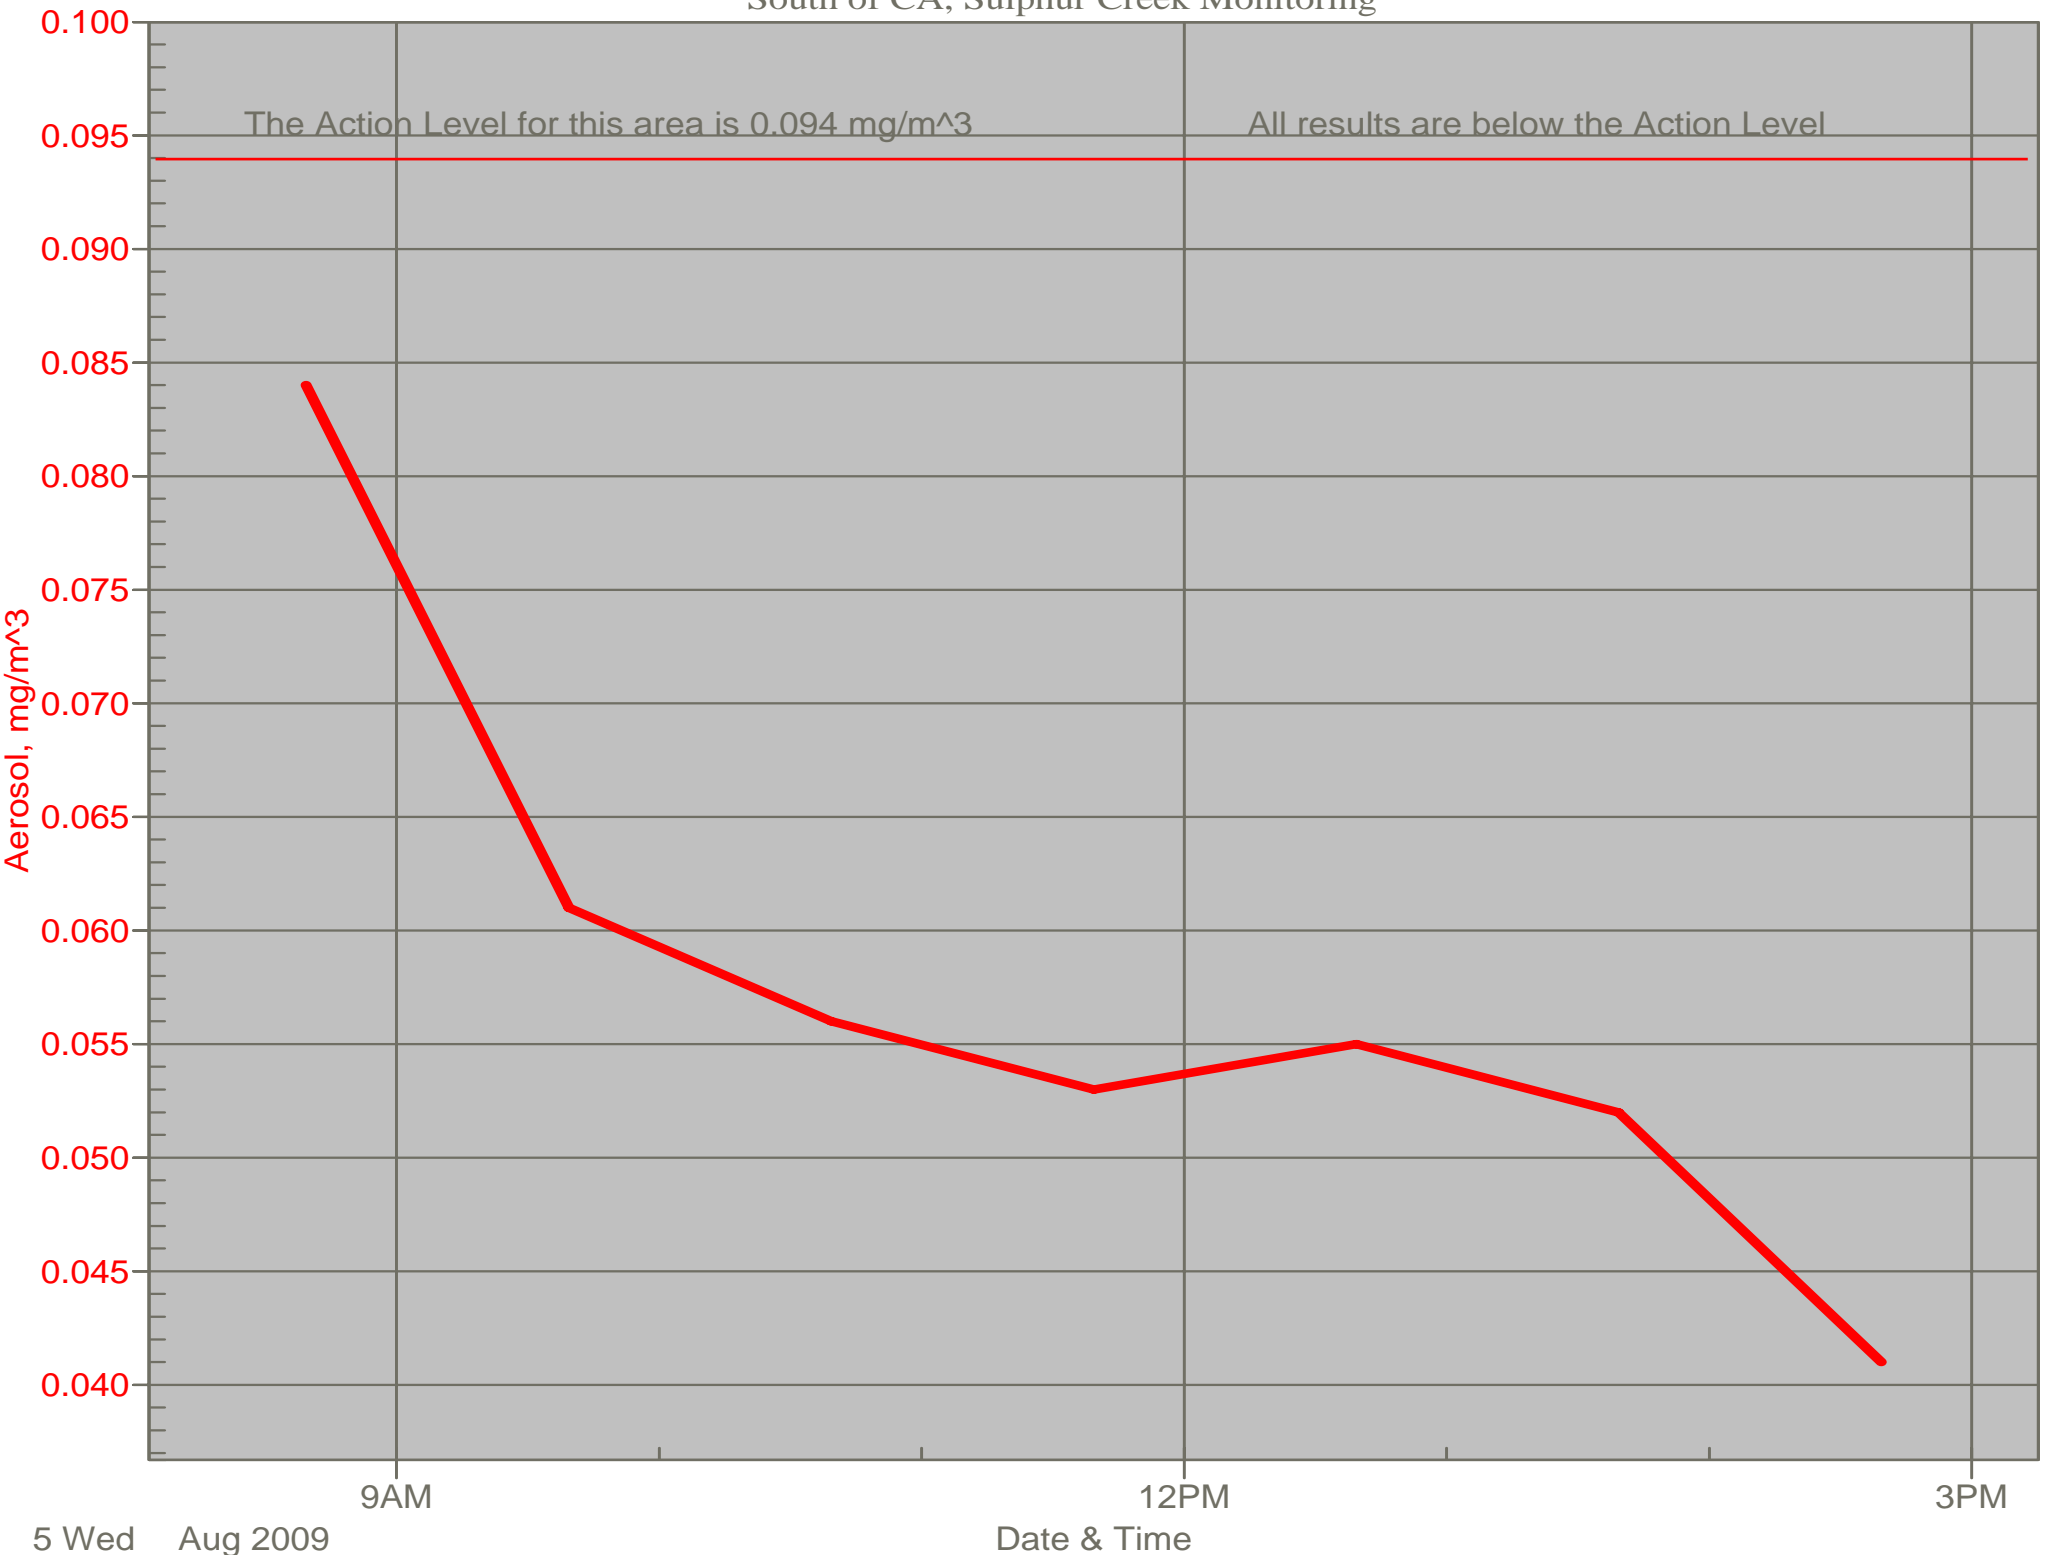

# Air Monitor 2

South of CA, Sulphur Creek Monitoring

# Air Monitor 4

South of CA, Sulphur Creek Monitoring (2)

# Air Monitor 7

Southwest of CA, Upwind of Site Activities