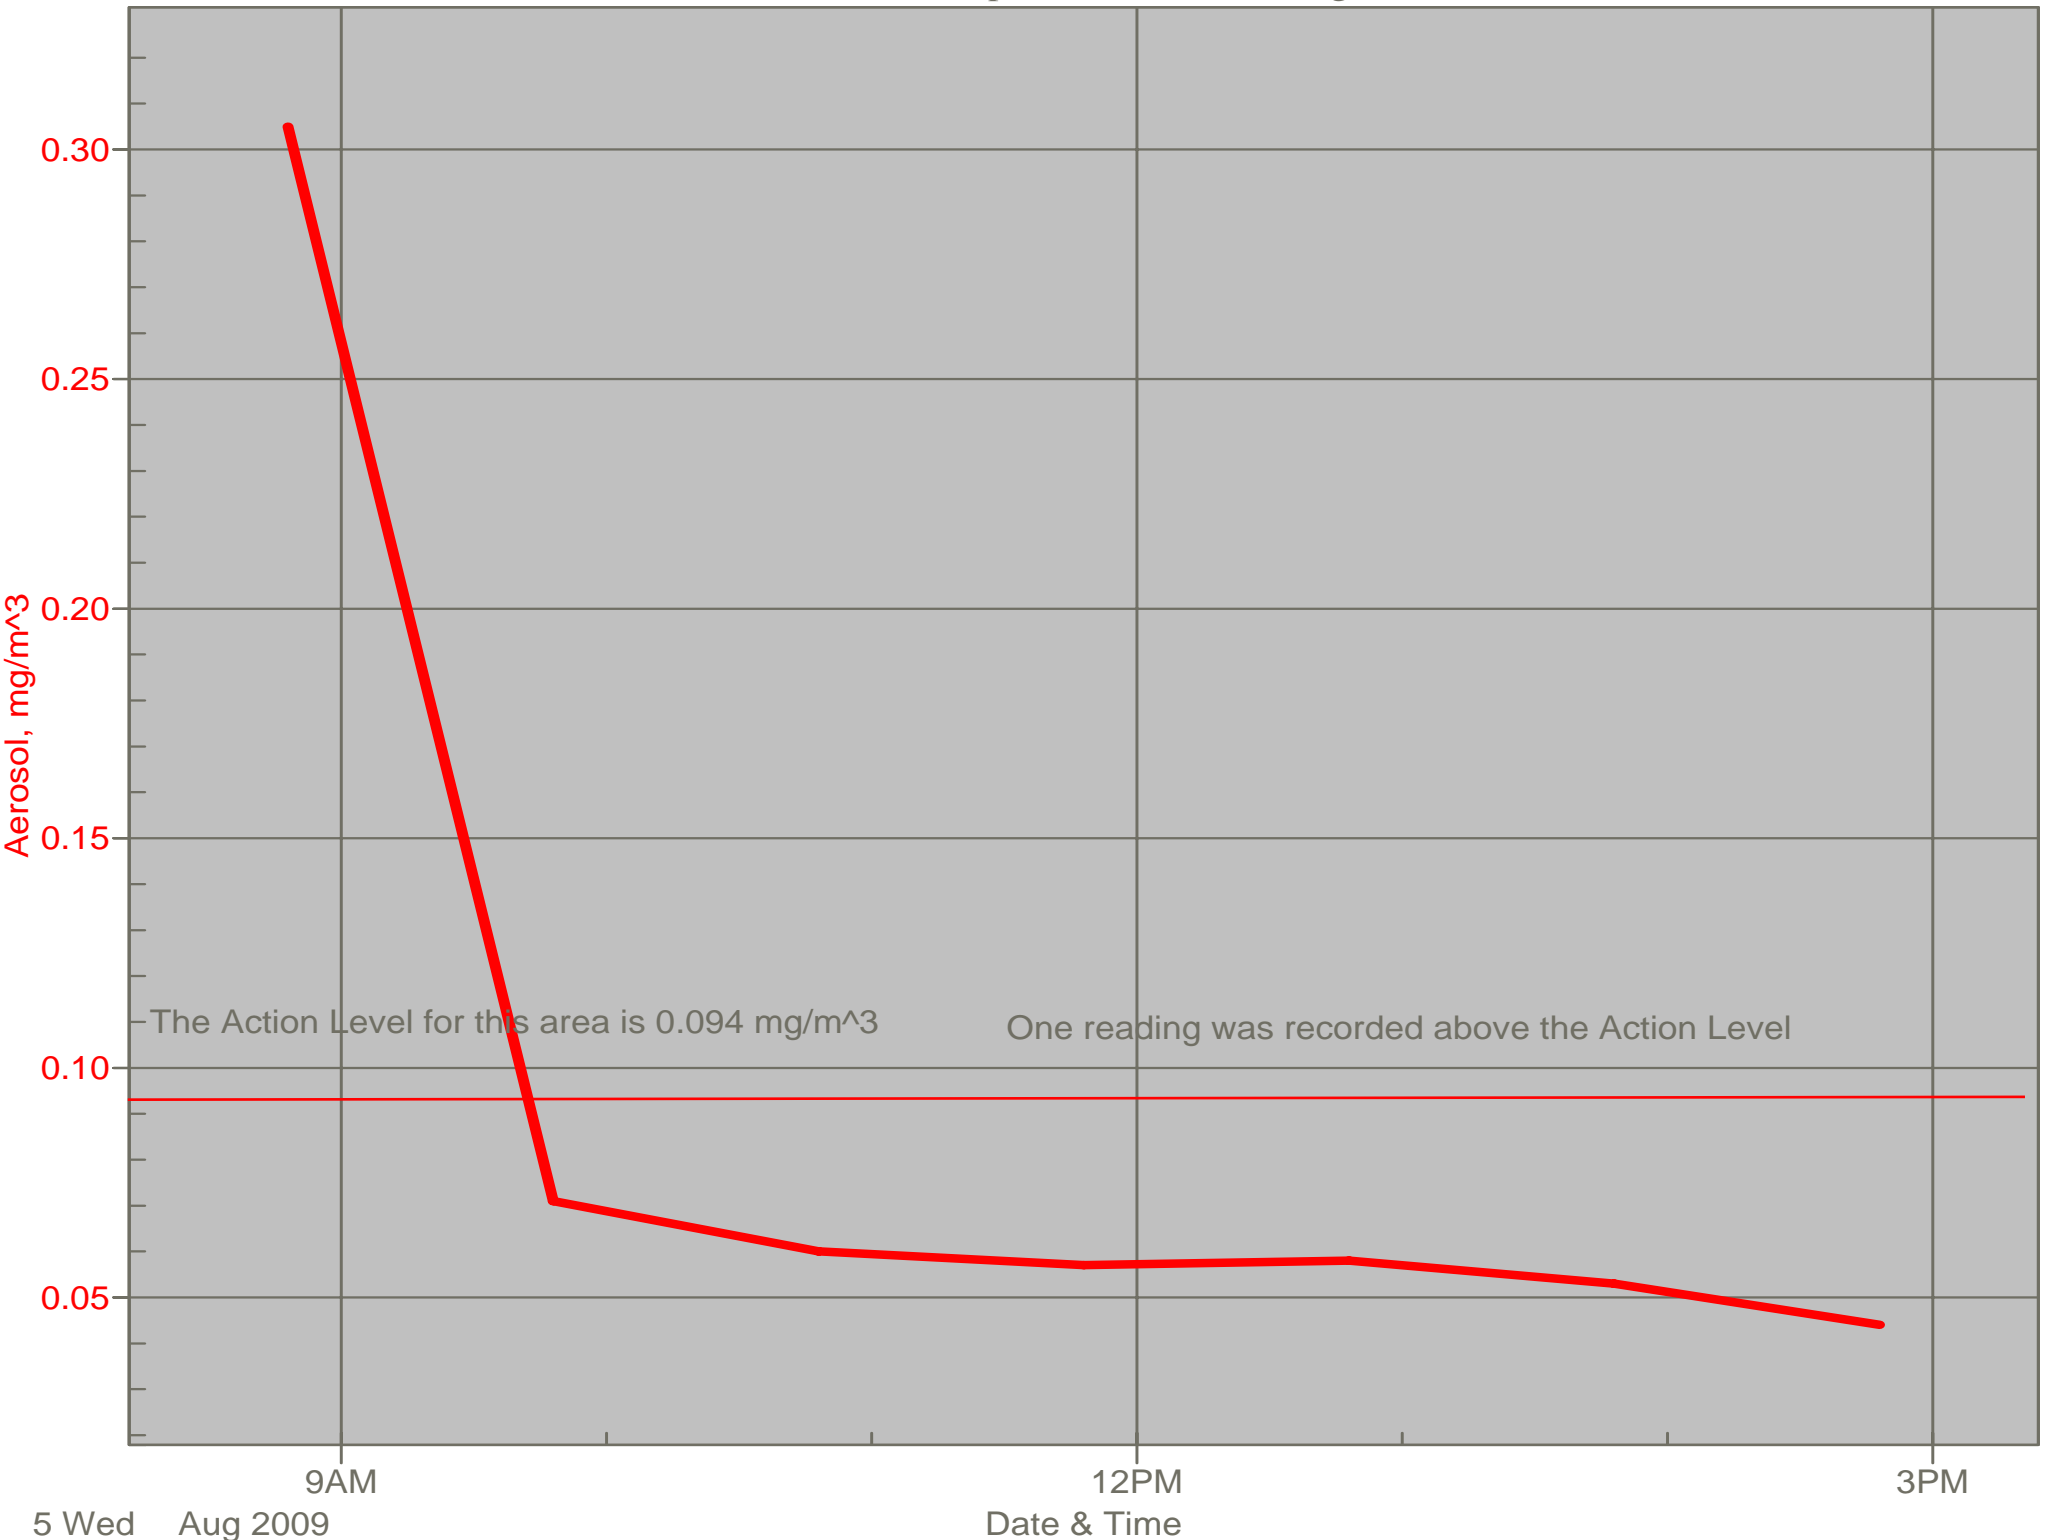

# Air Monitor 2

South of CA, Sulphur Creek Monitoring

# Air Monitor 4

South of CA, Sulphur Creek Monitoring (2)

# Air Monitor 7

Southwest of CA, Upwind of Site Activities