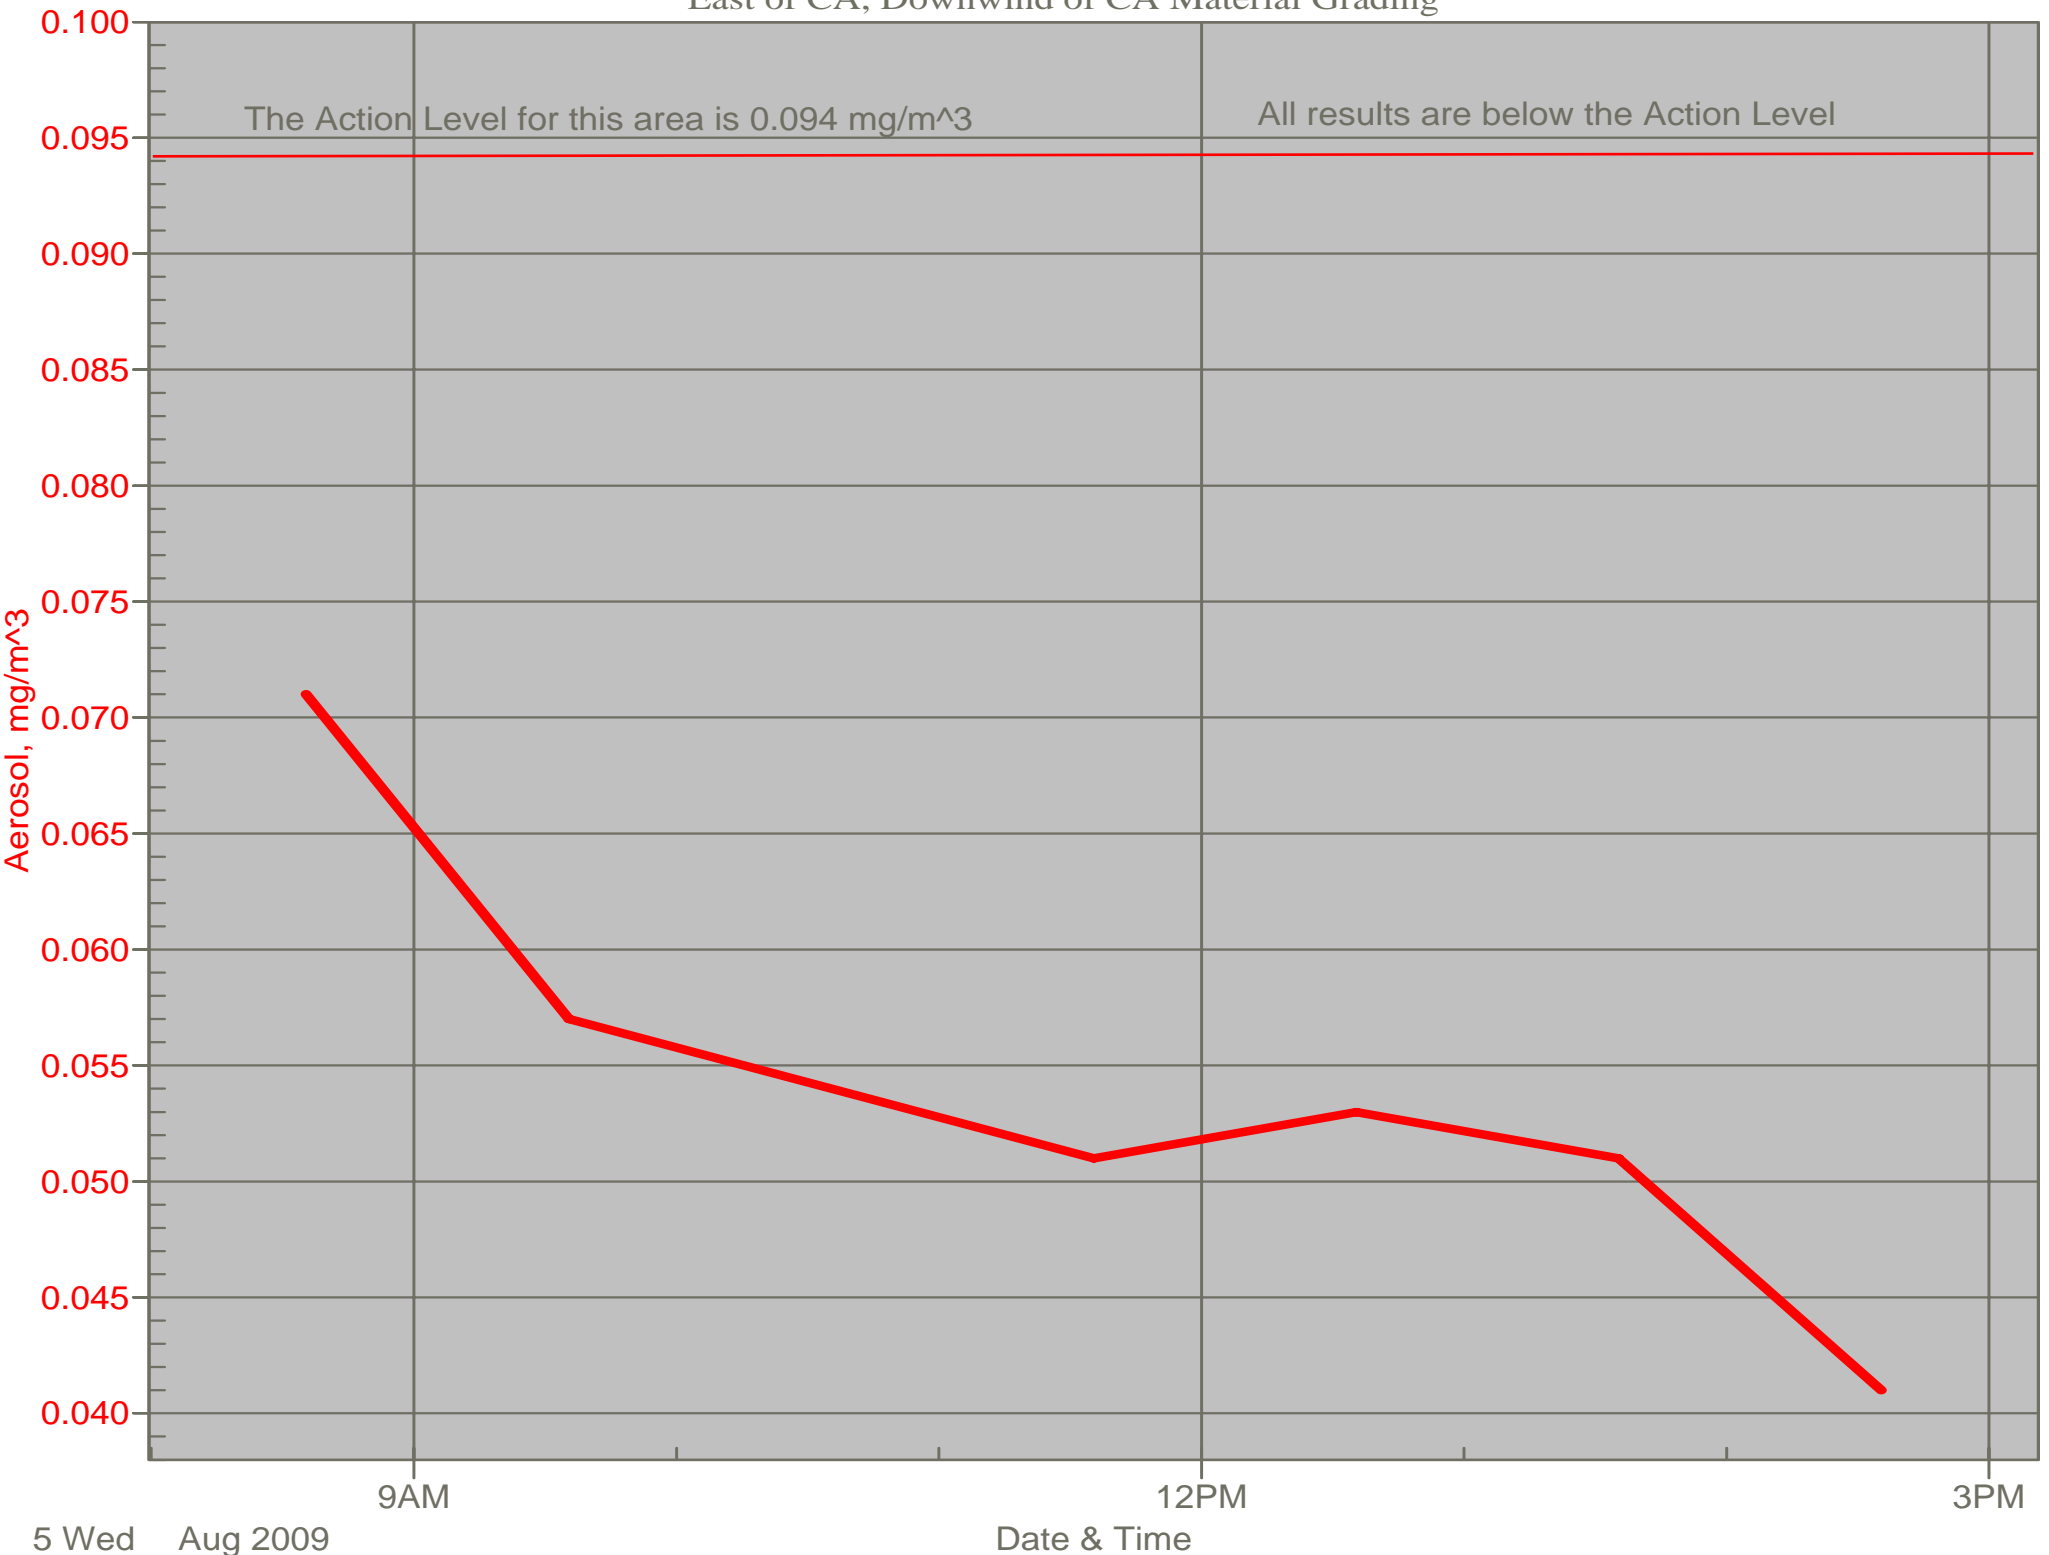

# Air Monitor 2

South of CA, Sulphur Creek Monitoring

# Air Monitor 4

South of CA, Sulphur Creek Monitoring (2)

# Air Monitor 7

Southwest of CA, Upwind of Site Activities