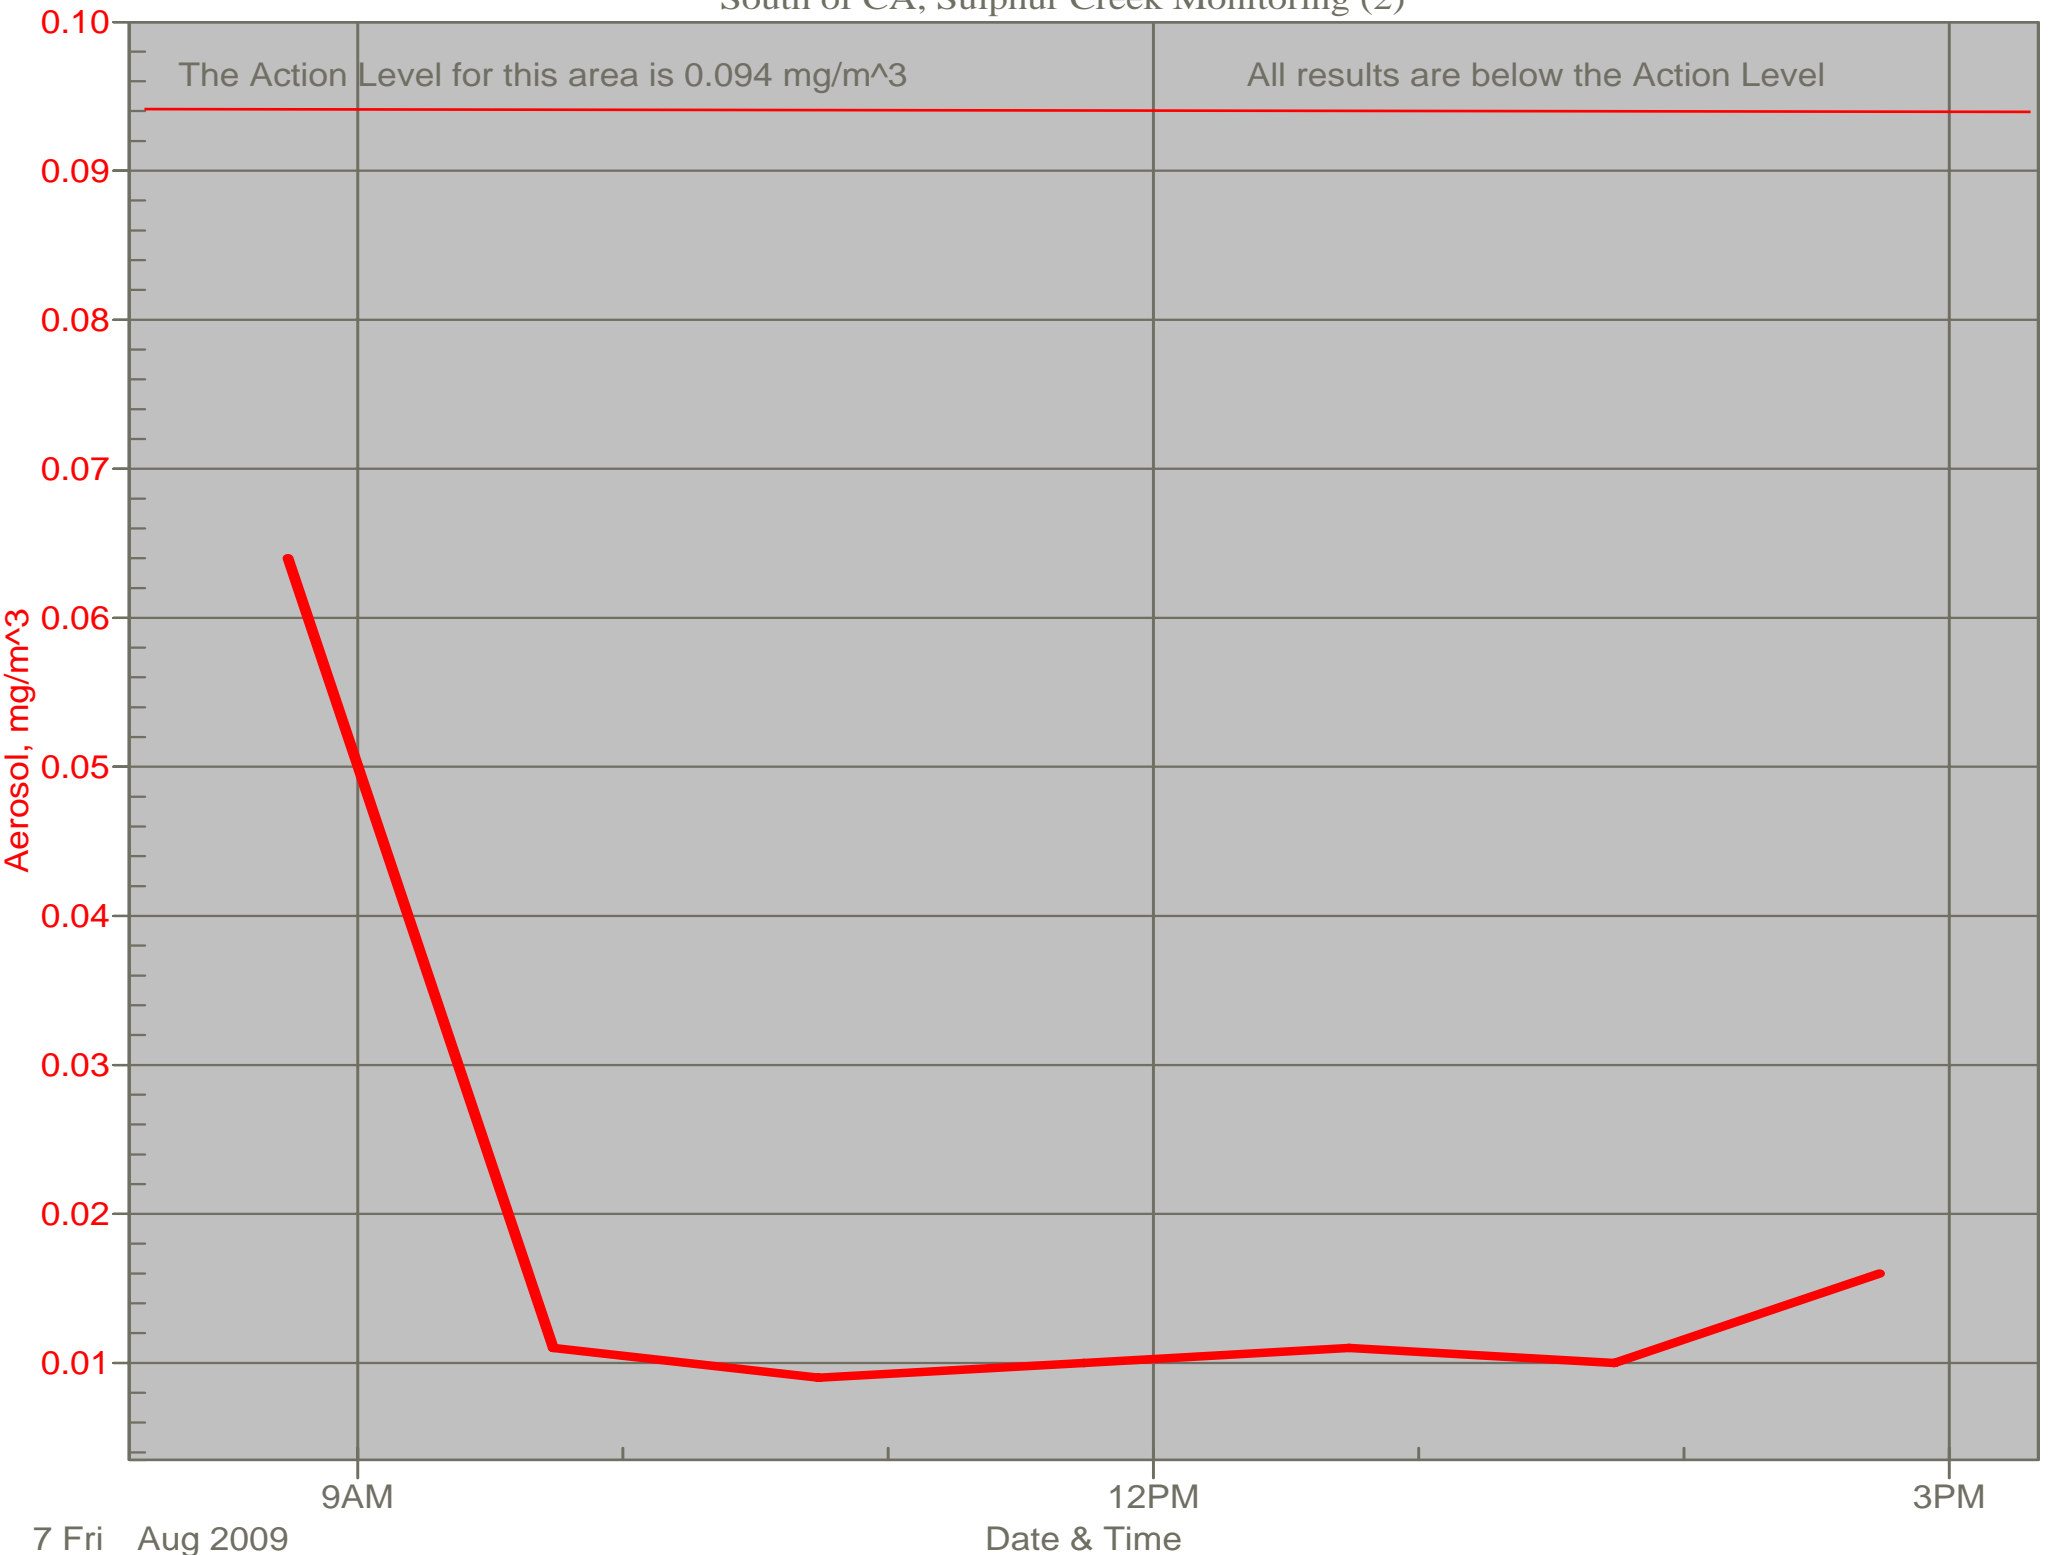

Air Monitor 2

South of CA, Sulphur Creek Monitoring

Air Monitor 4

South of CA, Sulphur Creek Monitoring (2)

Air Monitor 6

East of CA, Downwind of CA Material Grading

Air Monitor 7

Southwest of CA, Upwind of Site Activities