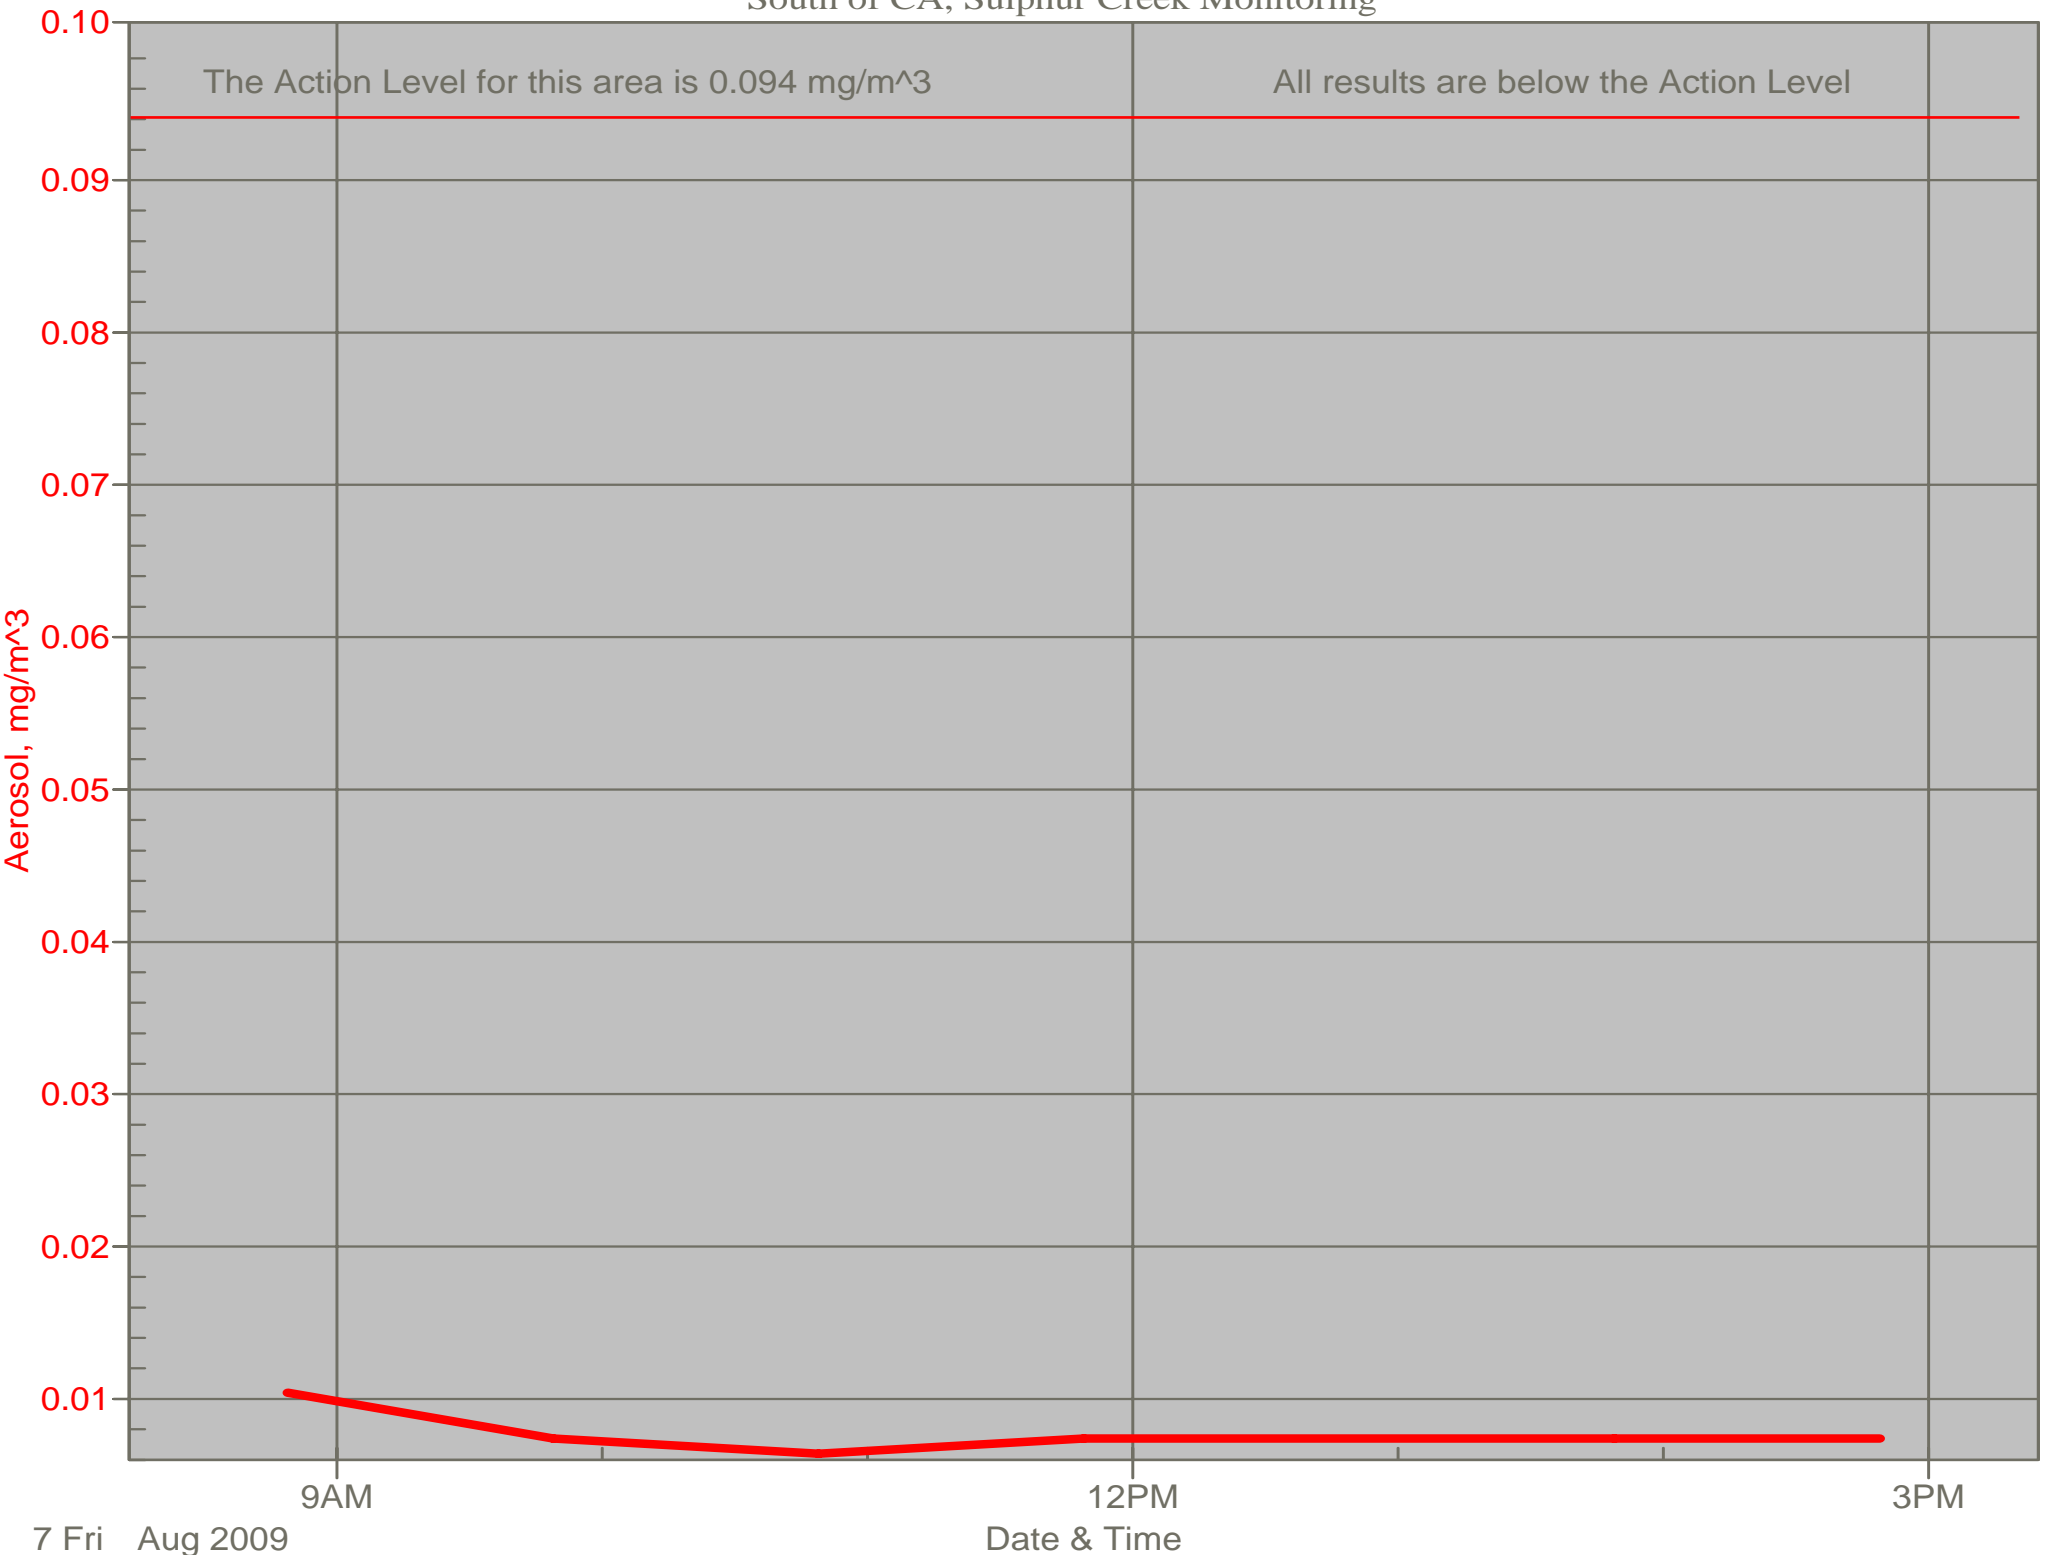

Air Monitor 2

South of CA, Sulphur Creek Monitoring

Air Monitor 4

South of CA, Sulphur Creek Monitoring (2)

Air Monitor 6

East of CA, Downwind of CA Material Grading

Air Monitor 7

Southwest of CA, Upwind of Site Activities