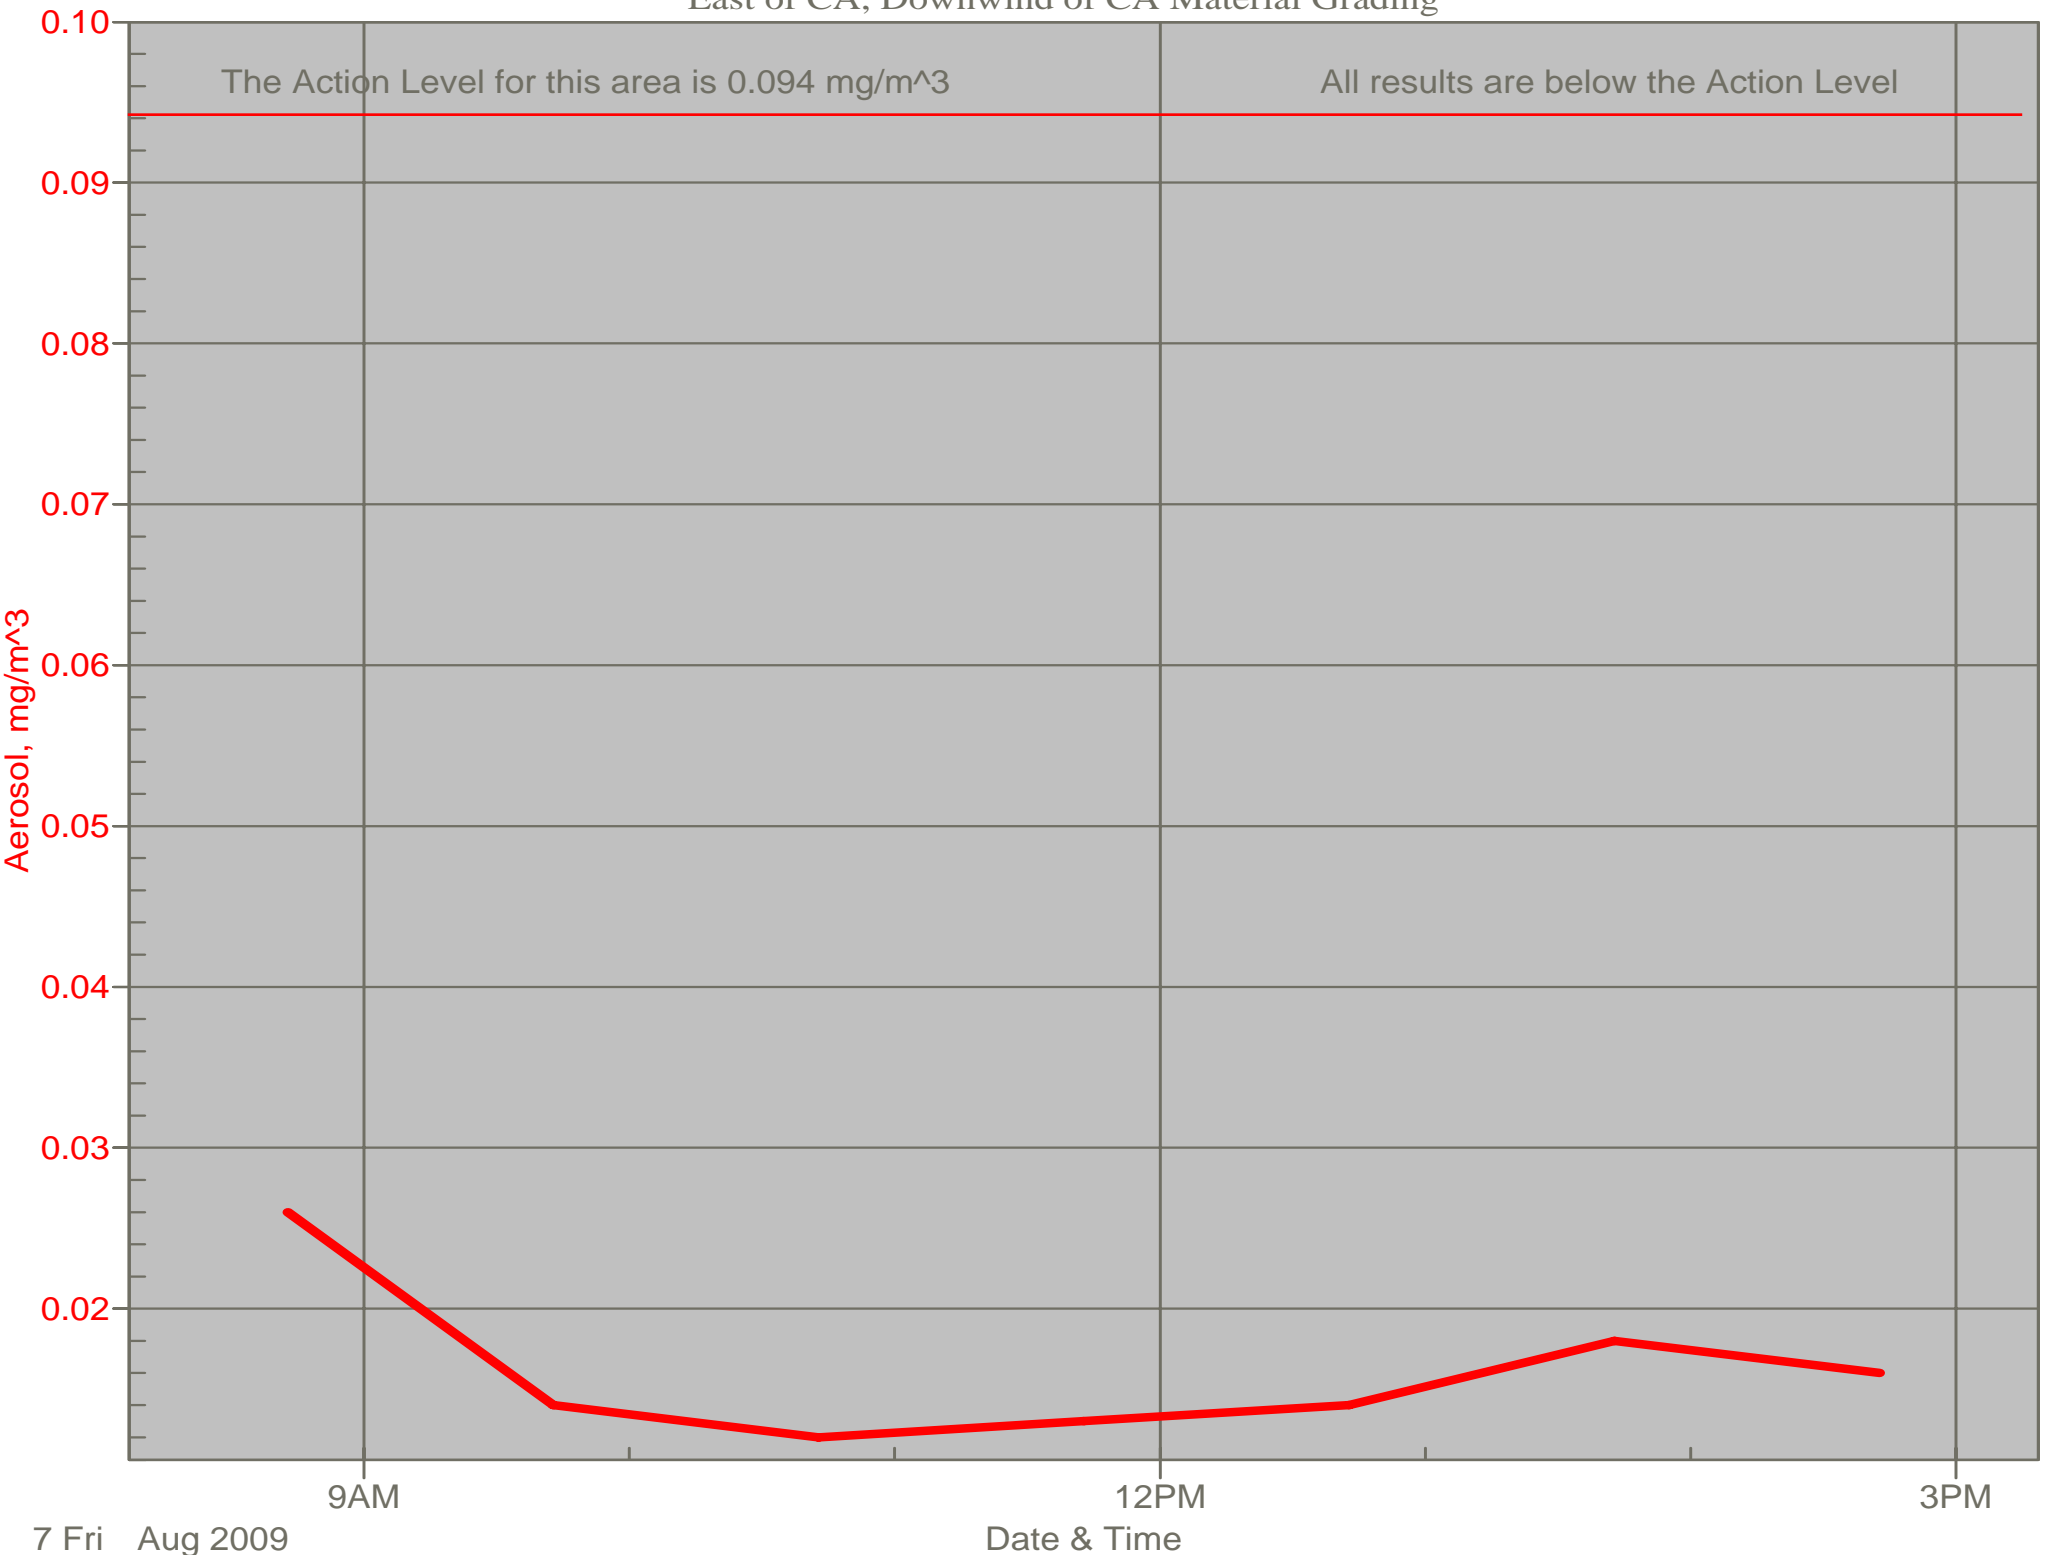

Air Monitor 2

South of CA, Sulphur Creek Monitoring

Air Monitor 4

South of CA, Sulphur Creek Monitoring (2)

Air Monitor 6

East of CA, Downwind of CA Material Grading

Air Monitor 7

Southwest of CA, Upwind of Site Activities