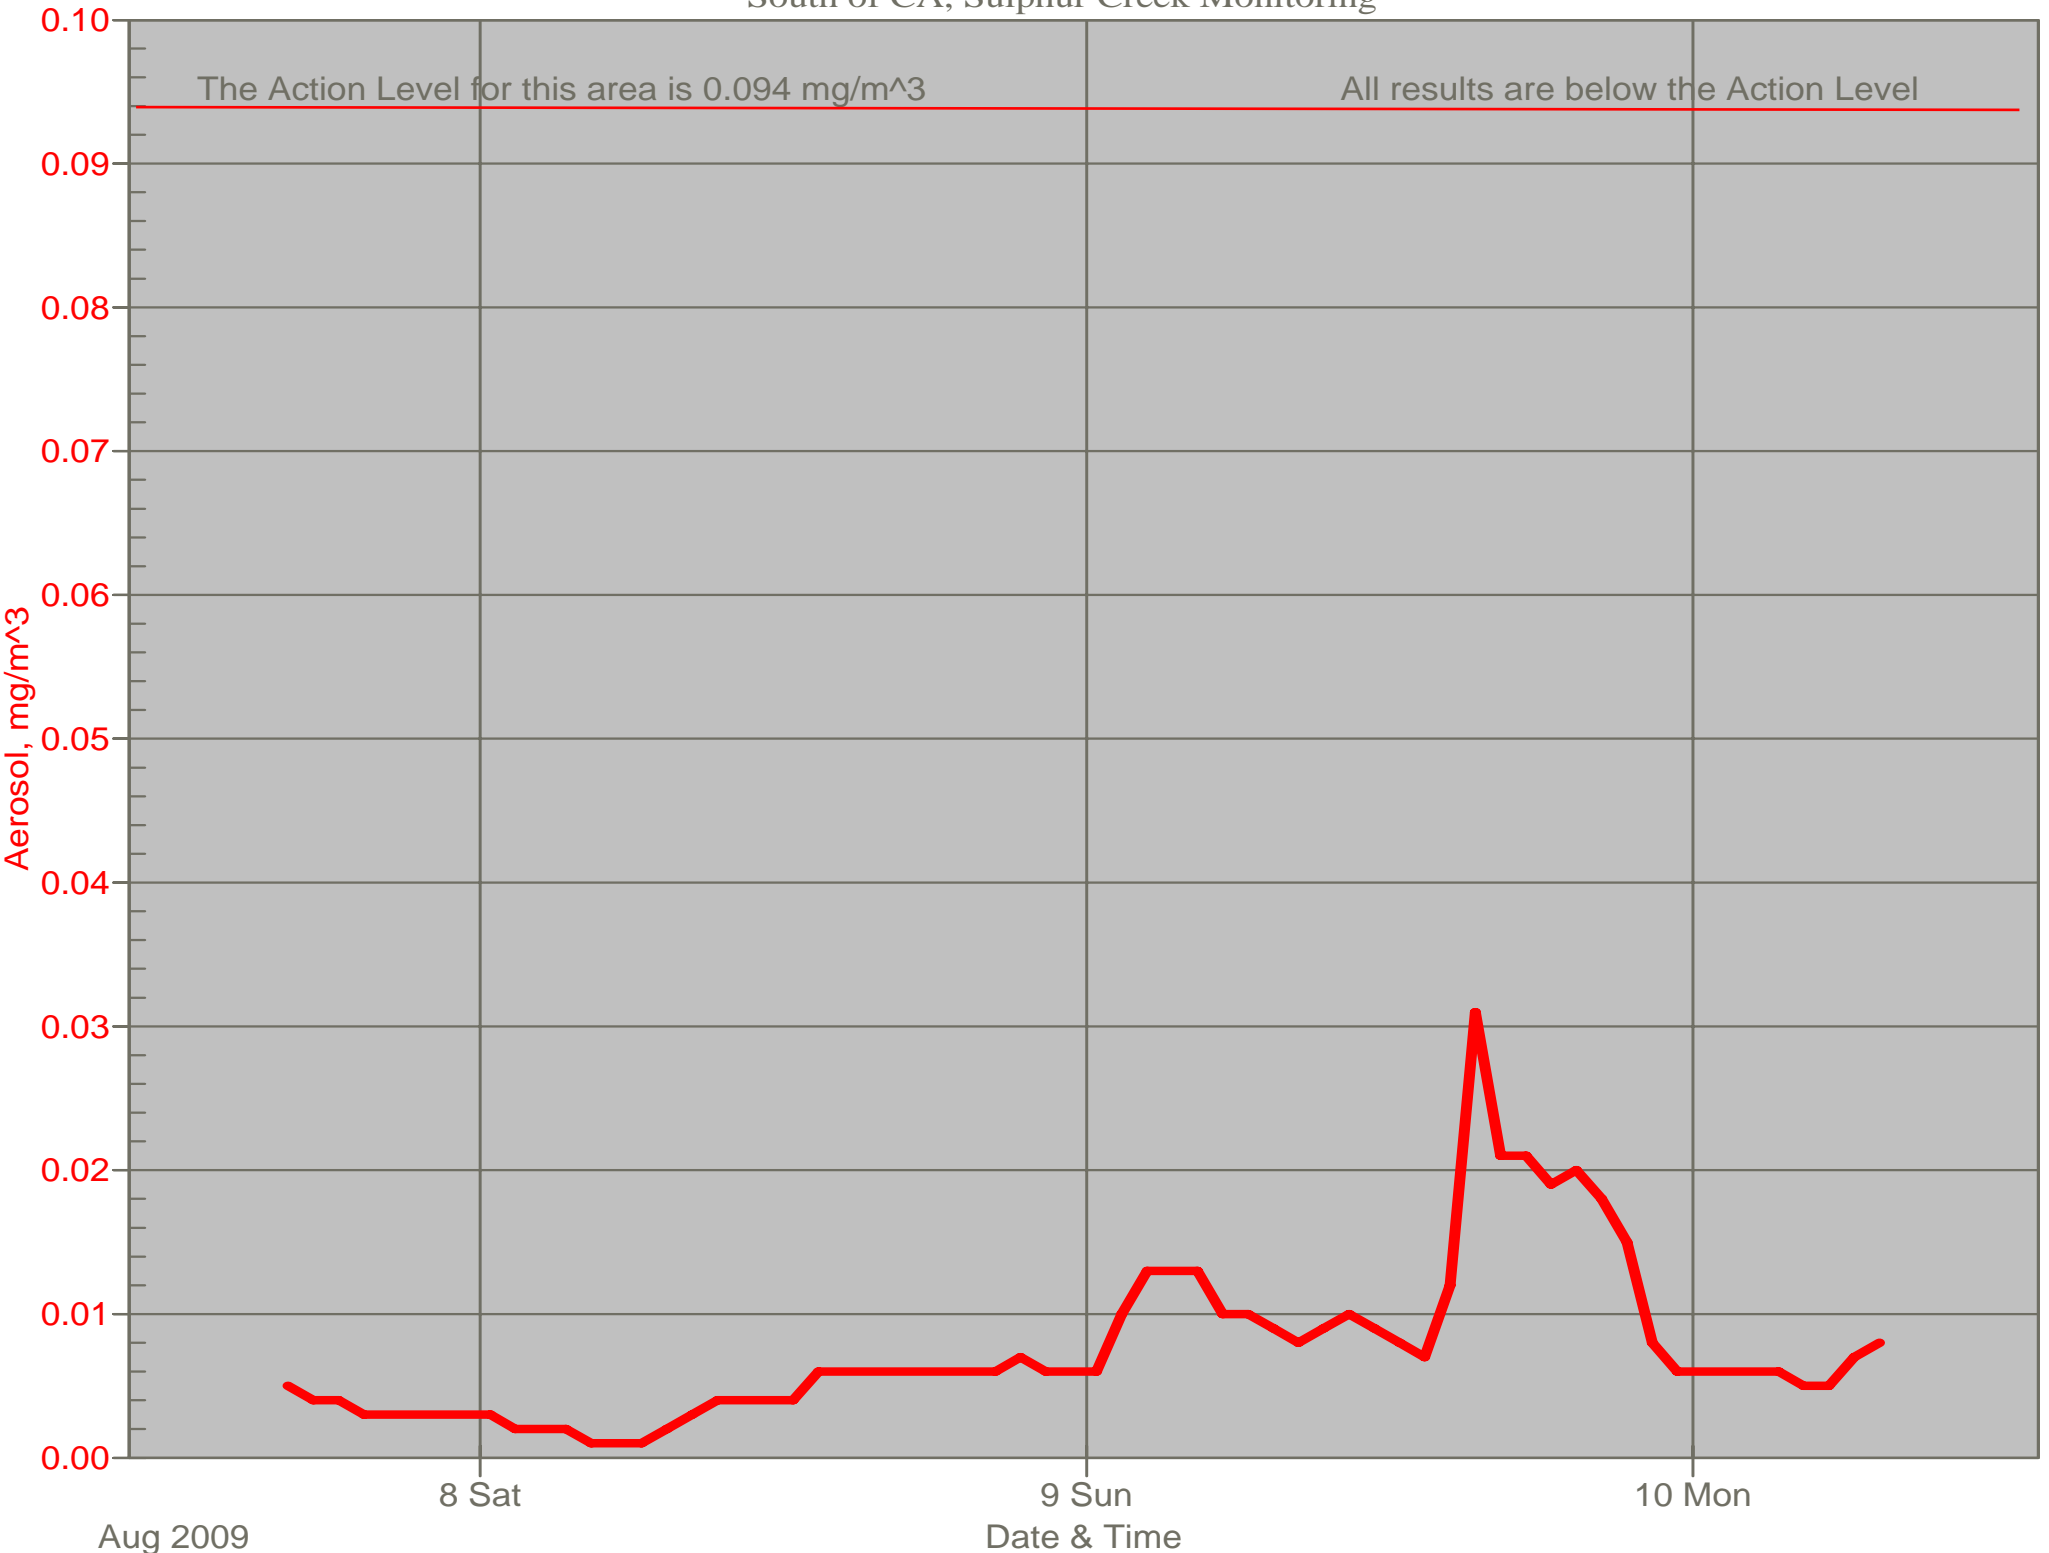

# Air Monitor 2 Non-Working Hours

South of CA, Sulphur Creek Monitoring

# Air Monitor 3 Non-Working Hours

East of Area H, Downwind of Area H

# Air Monitor 6 Non-Working Hours

East of CA, Downwind of CA Material