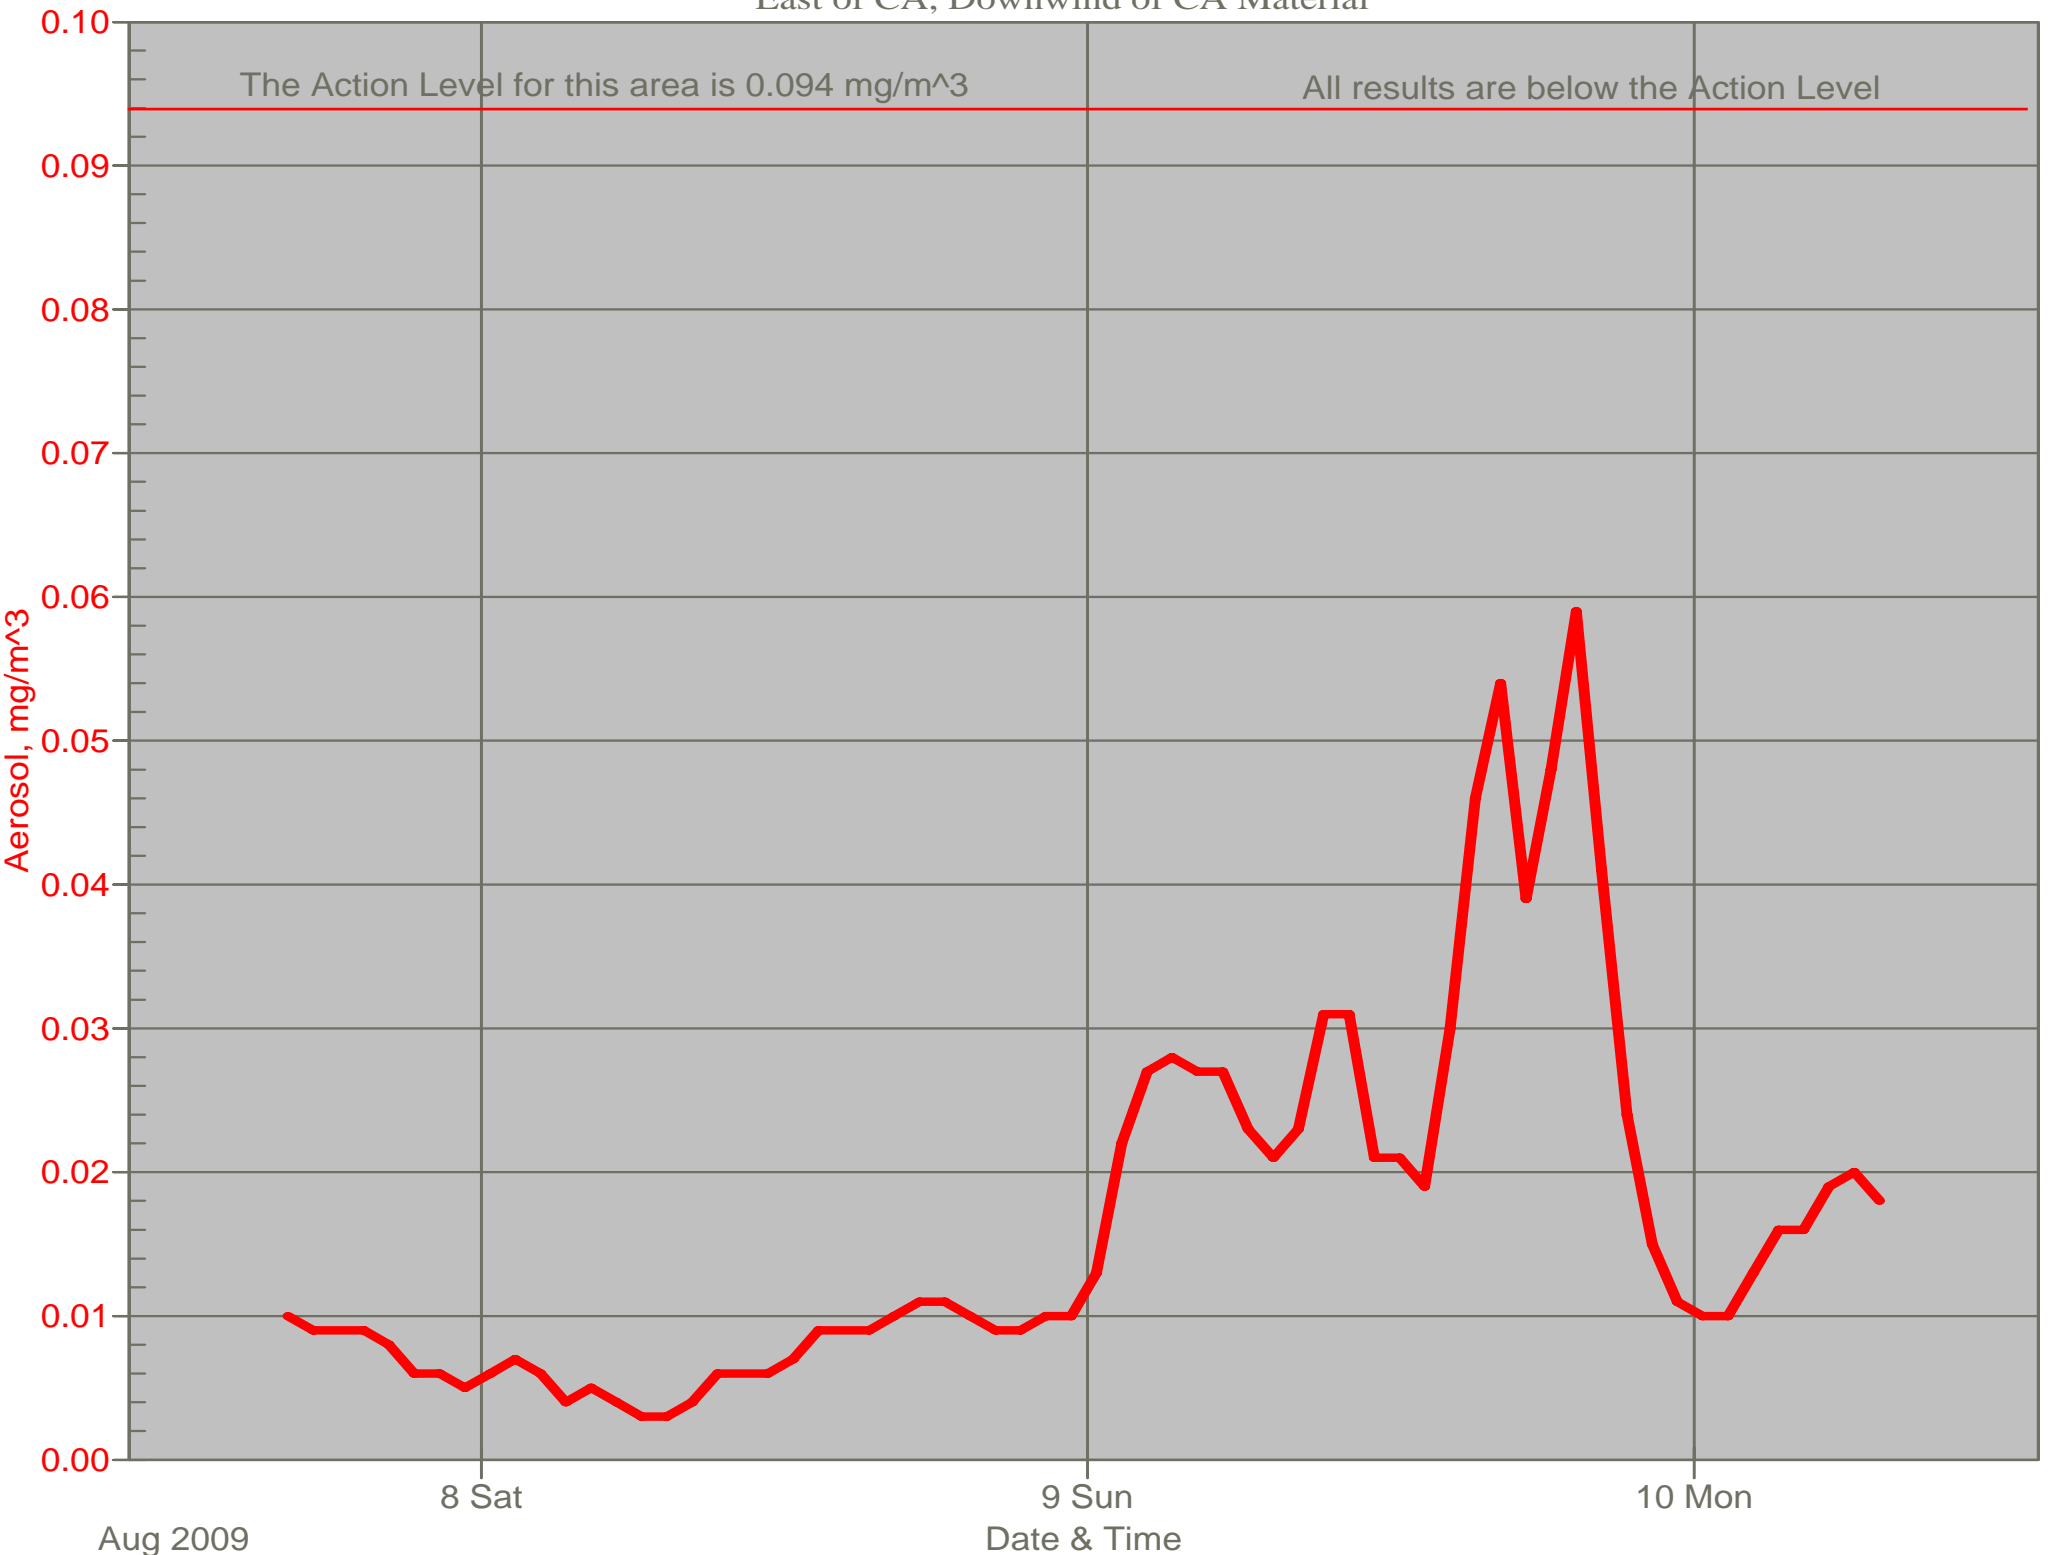

# Air Monitor 2 Non-Working Hours

South of CA, Sulphur Creek Monitoring

# Air Monitor 3 Non-Working Hours

East of Area H, Downwind of Area H

# Air Monitor 6 Non-Working Hours

East of CA, Downwind of CA Material