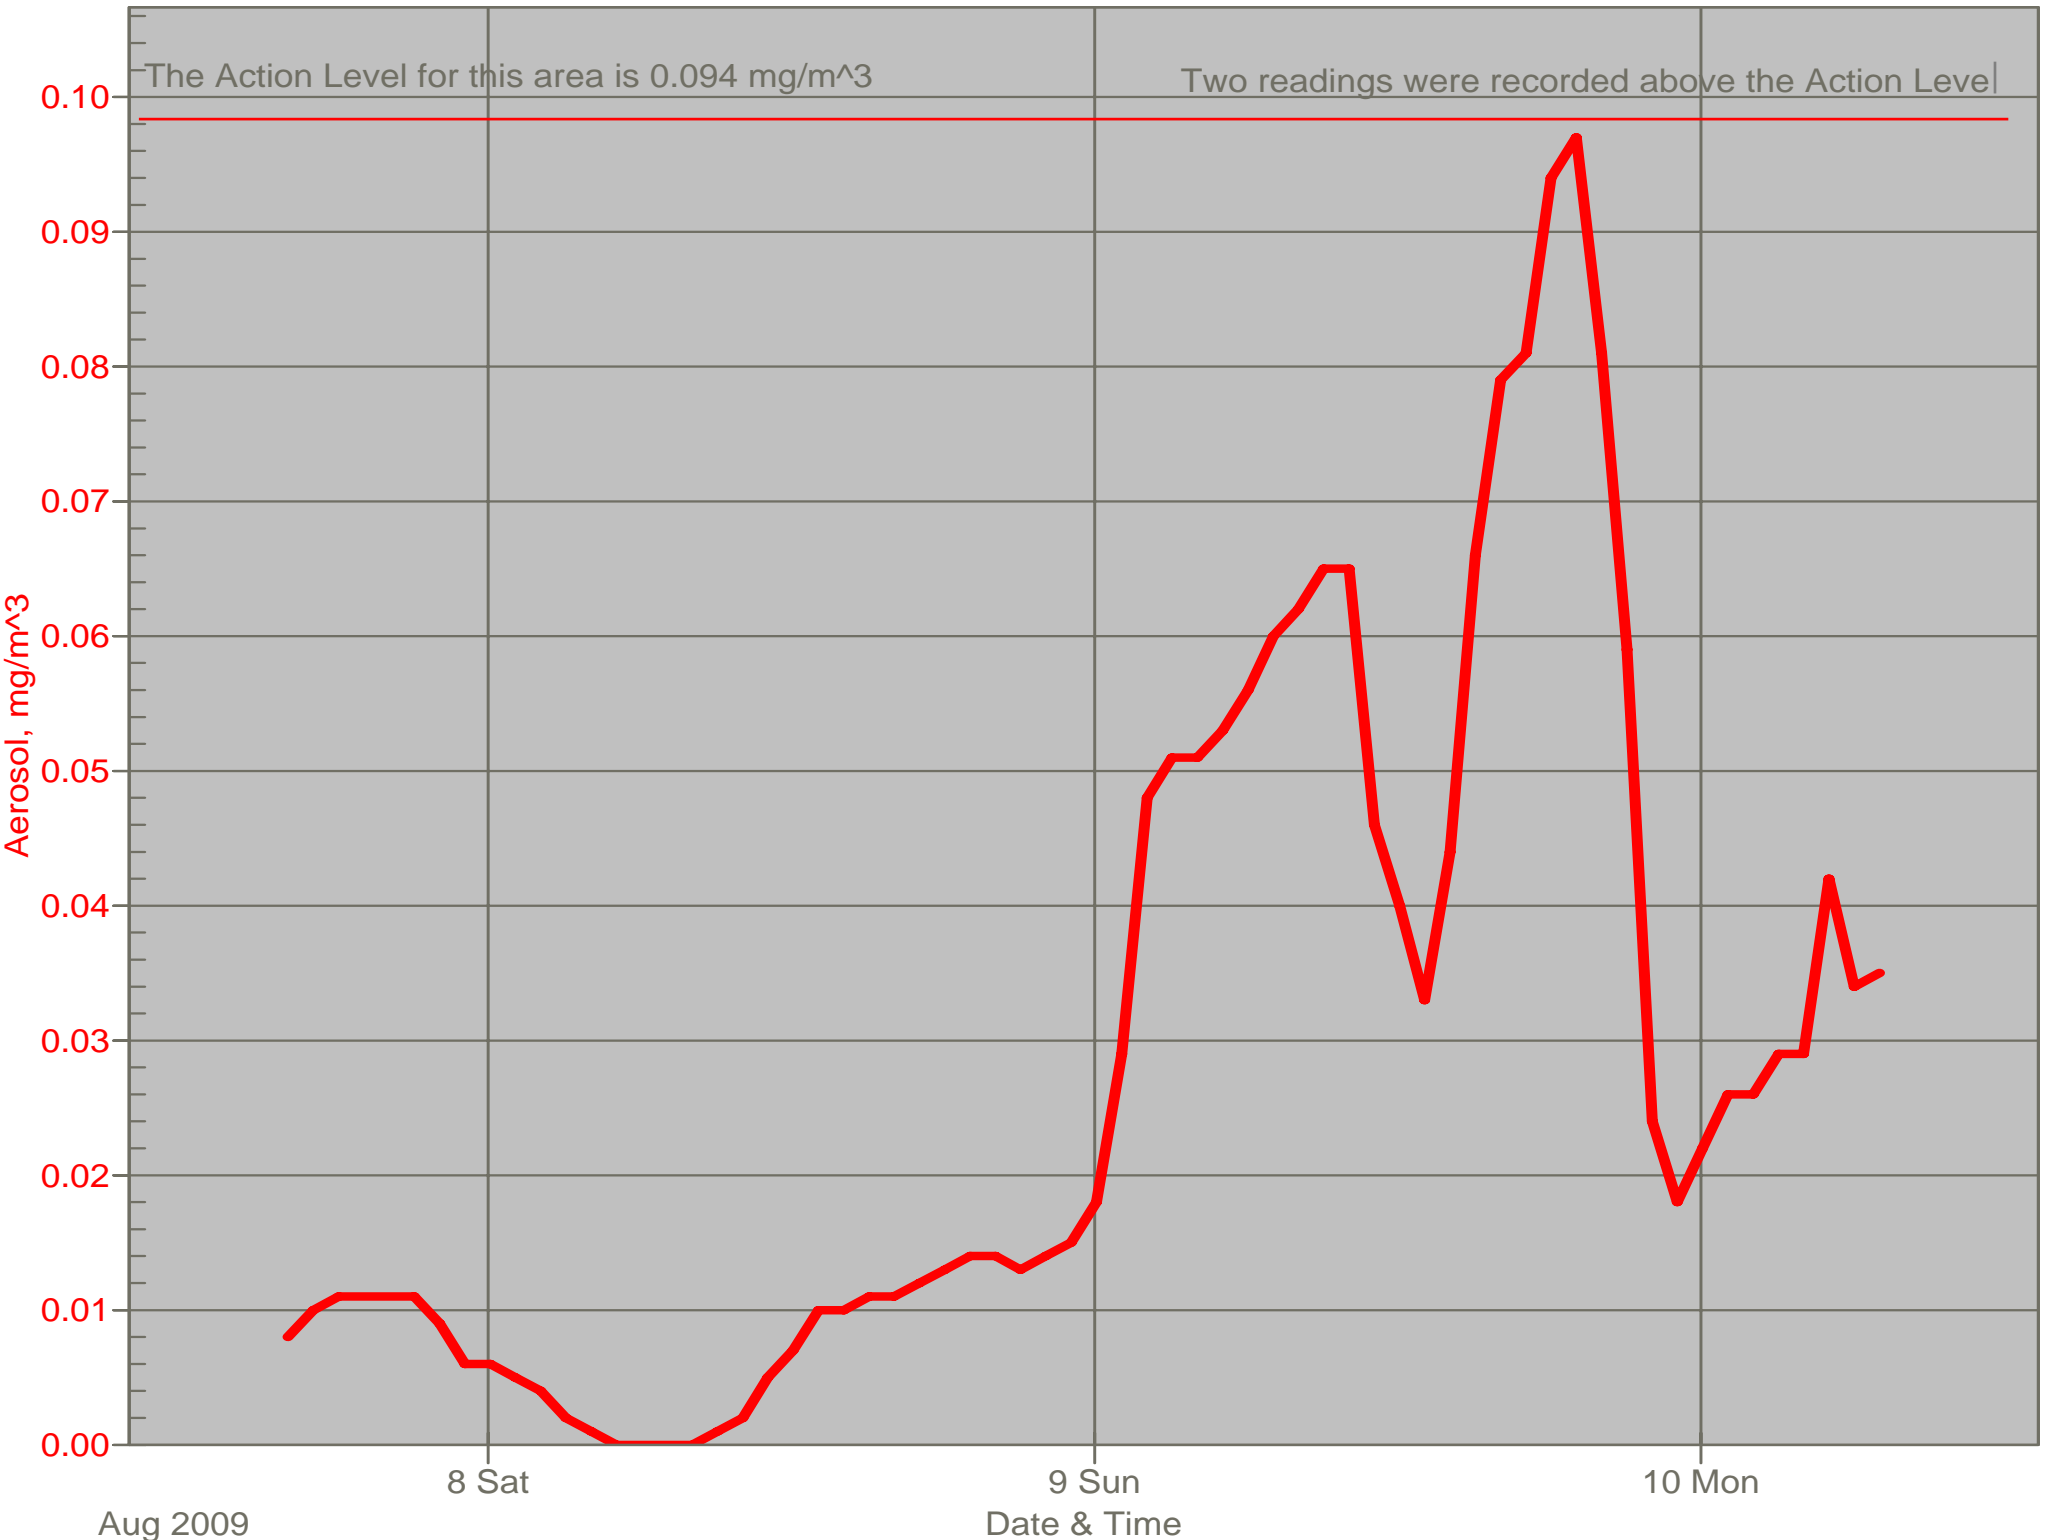

# Air Monitor 2 Non-Working Hours

South of CA, Sulphur Creek Monitoring

# Air Monitor 3 Non-Working Hours

East of Area H, Downwind of Area H

# Air Monitor 6 Non-Working Hours

East of CA, Downwind of CA Material

# Air Monitor 7 Non-Working Hours

Southwest of CA, Upwind of Site