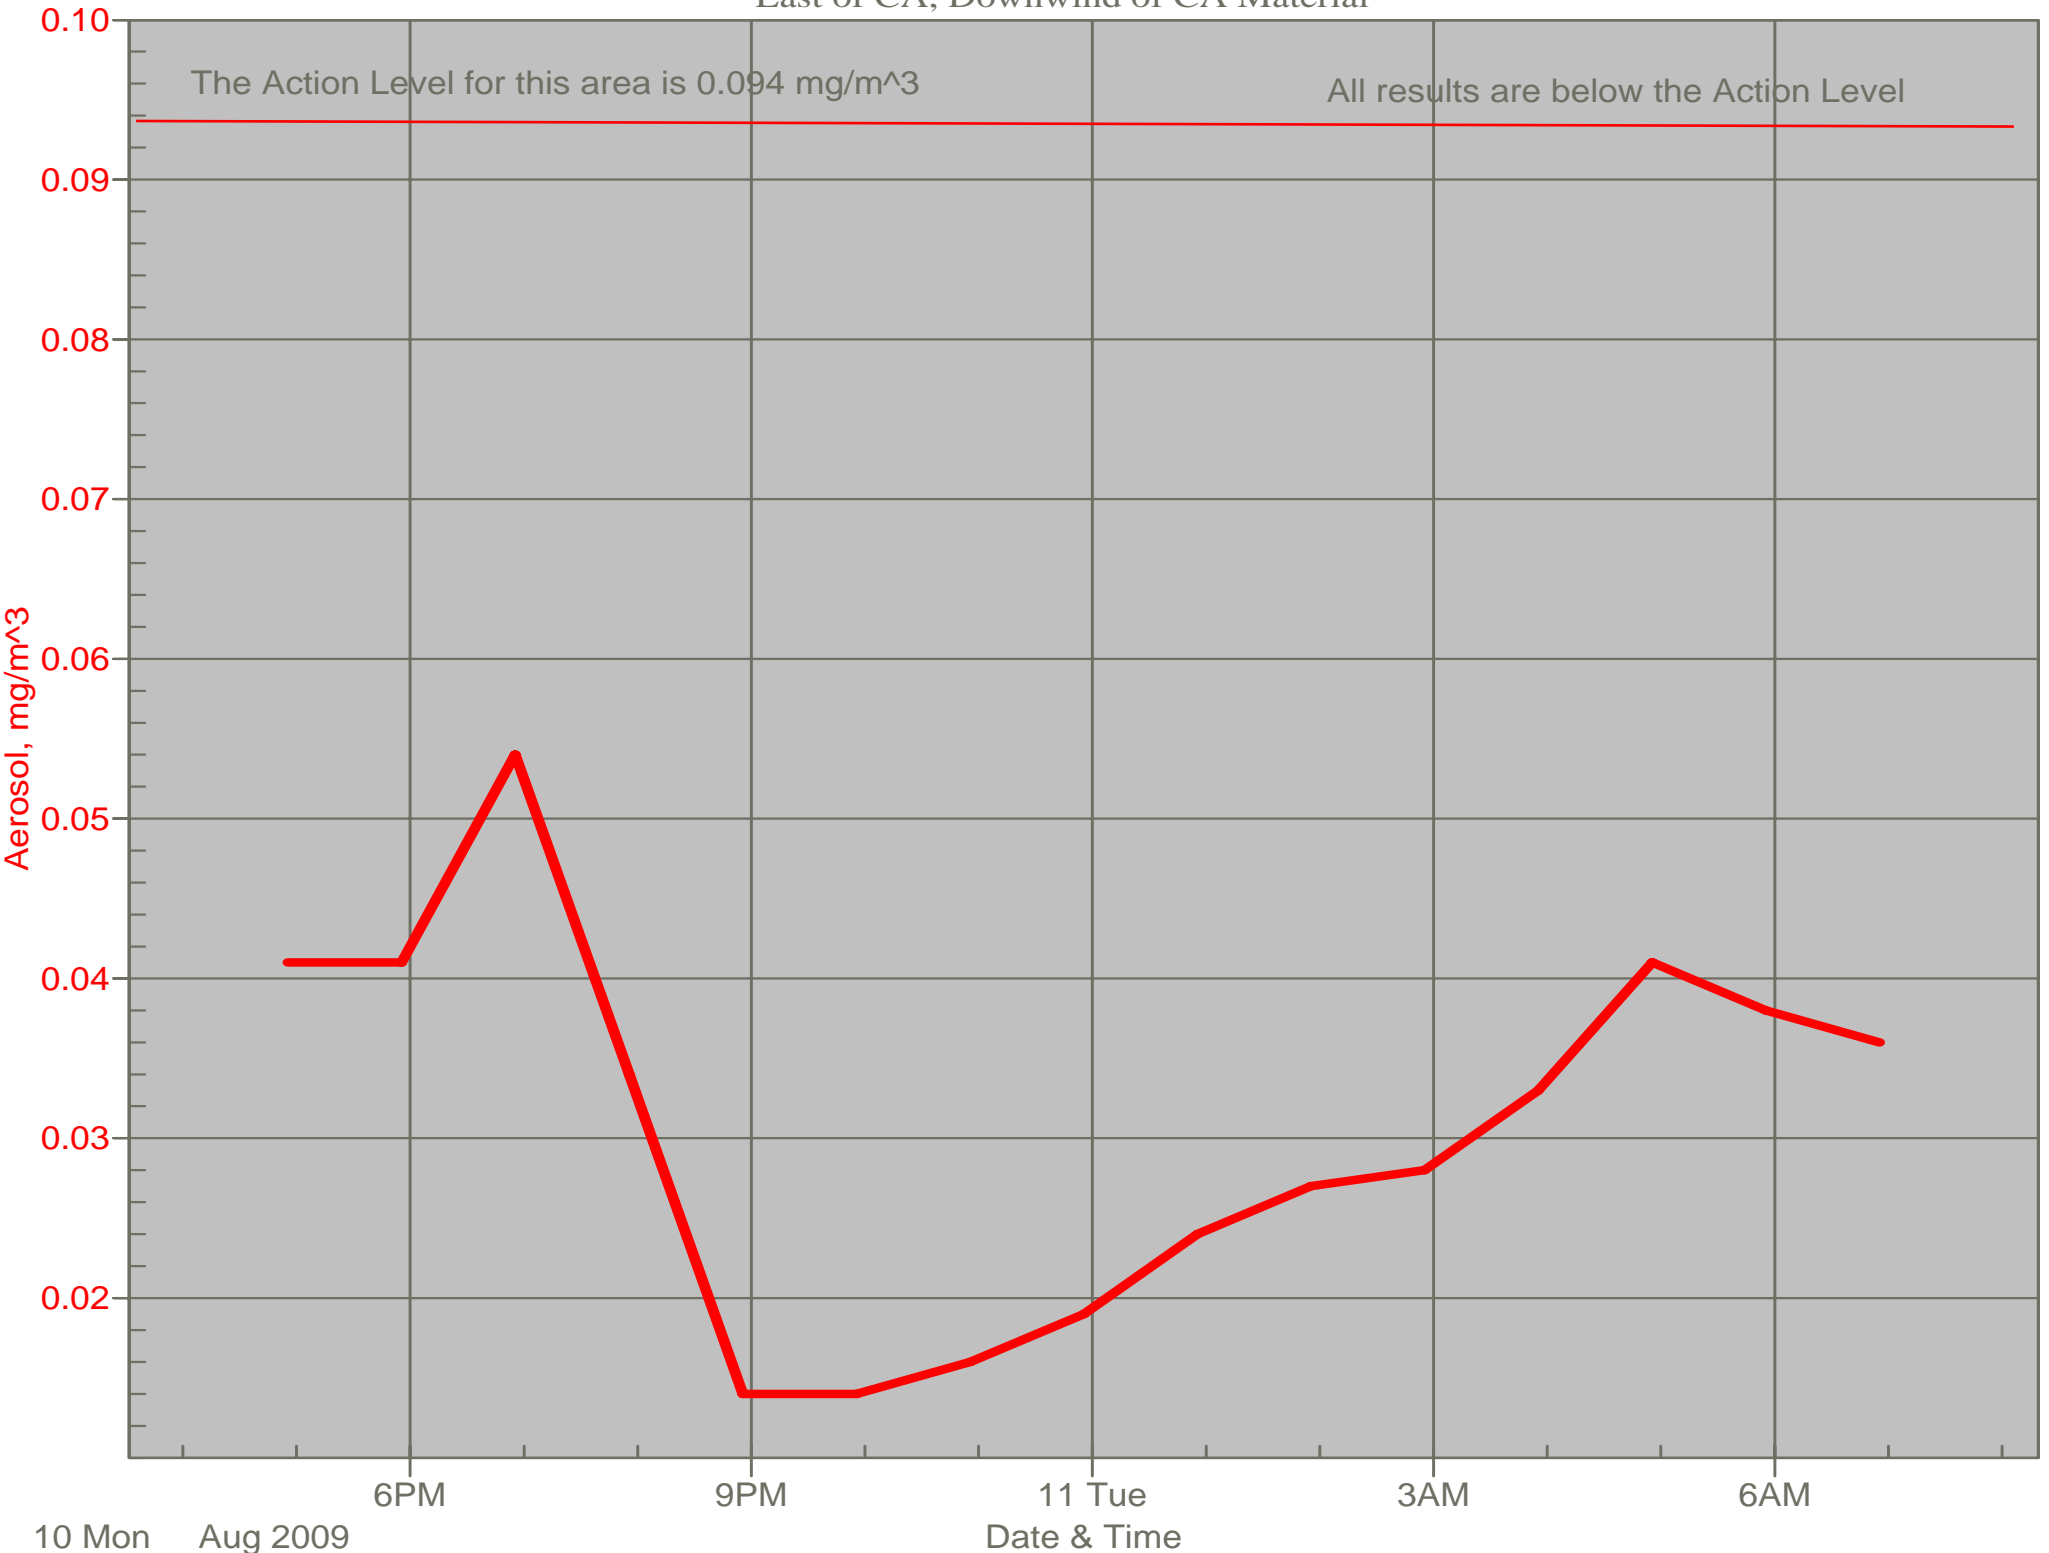

Air Monitor 2 Non-Working Hours

South of CA, Sulphur Creek Monitoring

Air Monitor 3 Non-Working Hours

East of Area H, Downwind of Area H

Air Monitor 6 Non-Working Hours

East of CA, Downwind of CA Material

Air Monitor 7 Non-Working Hours

Southwest of CA, Upwind of Site