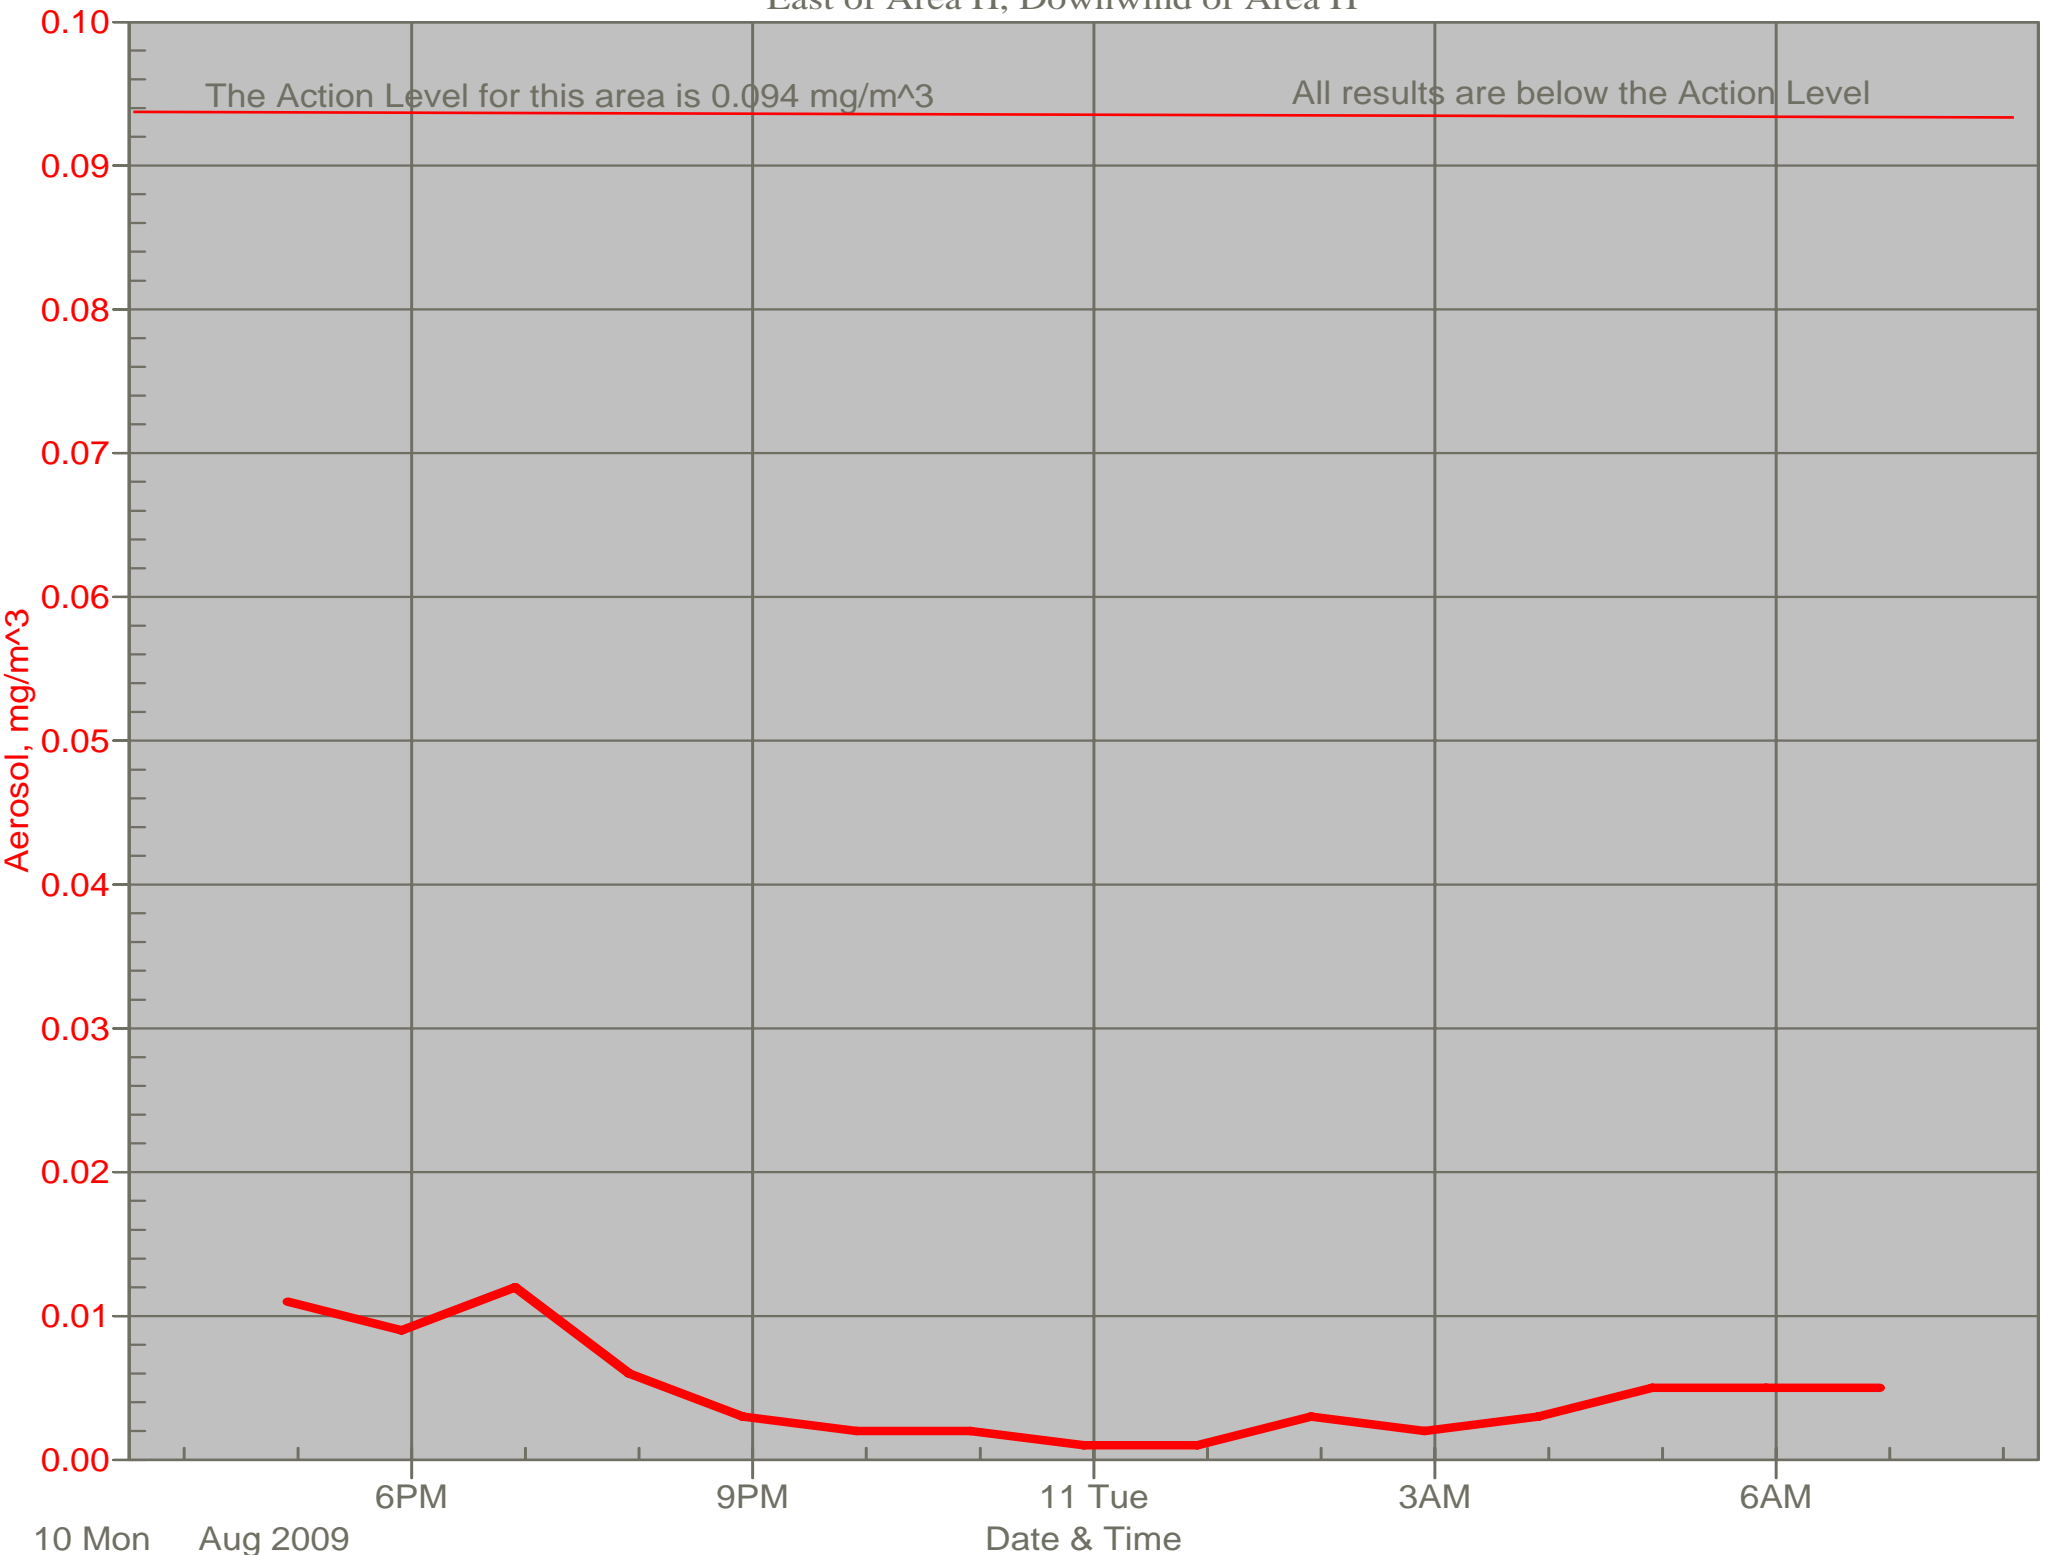

Air Monitor 2 Non-Working Hours

South of CA, Sulphur Creek Monitoring

Air Monitor 3 Non-Working Hours

East of Area H, Downwind of Area H

Air Monitor 6 Non-Working Hours

East of CA, Downwind of CA Material

Air Monitor 7 Non-Working Hours

Southwest of CA, Upwind of Site