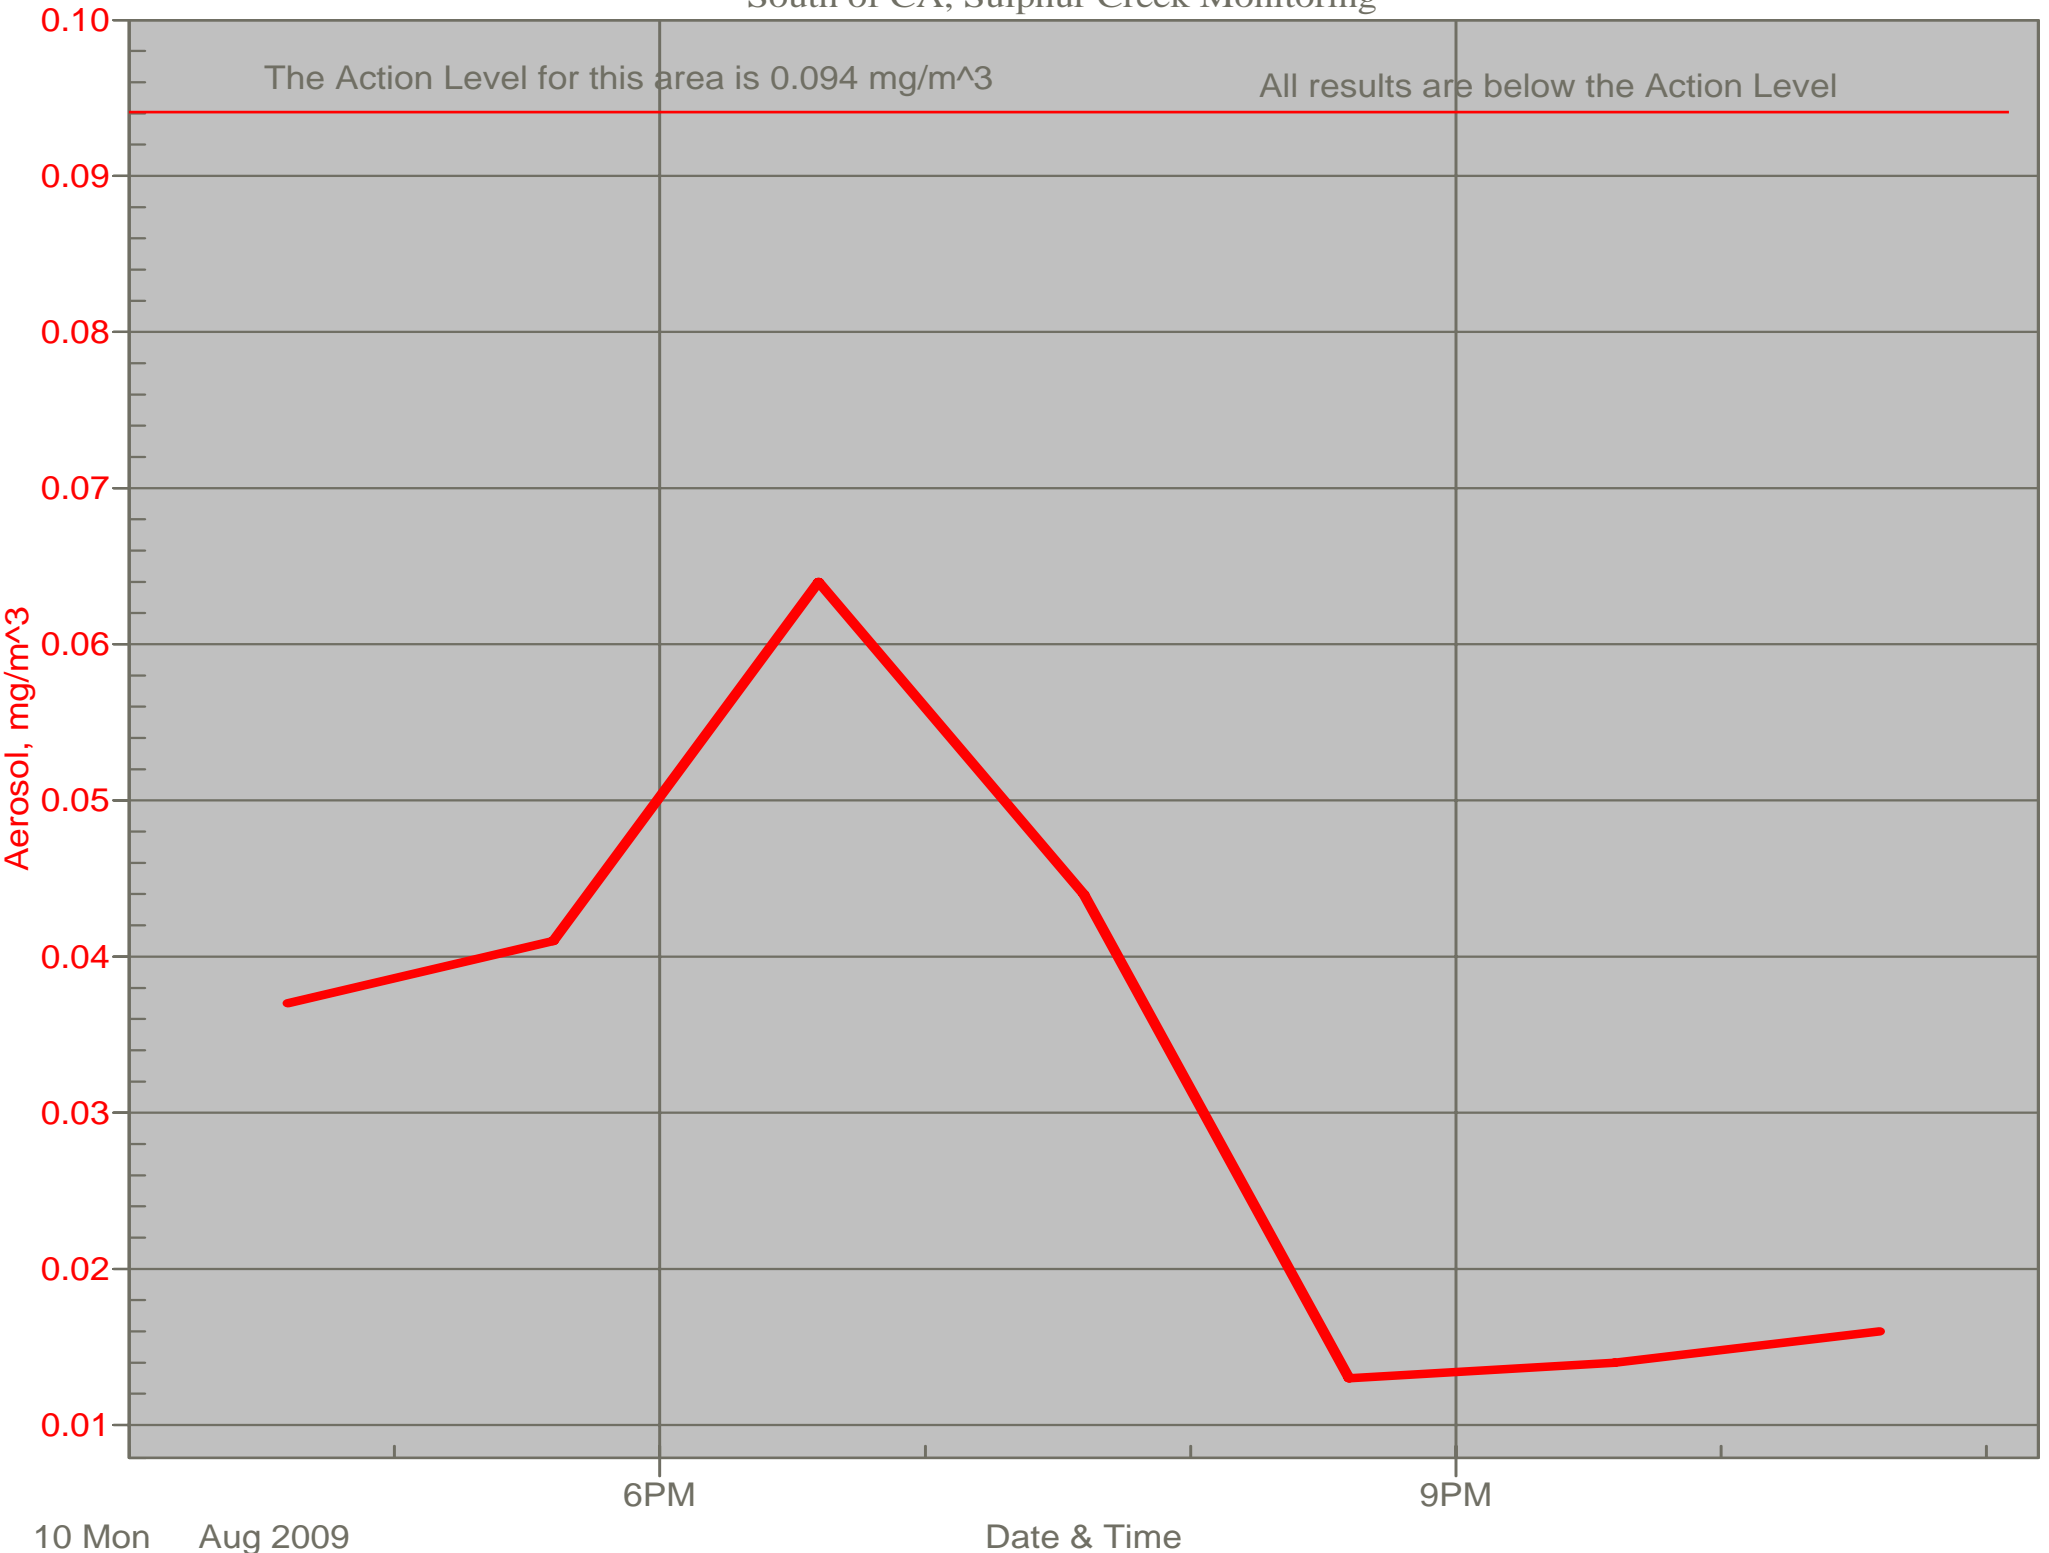

Air Monitor 2 Non-Working Hours

South of CA, Sulphur Creek Monitoring

Air Monitor 3 Non-Working Hours

East of Area H, Downwind of Area H

Air Monitor 6 Non-Working Hours

East of CA, Downwind of CA Material

Air Monitor 7 Non-Working Hours

Southwest of CA, Upwind of Site