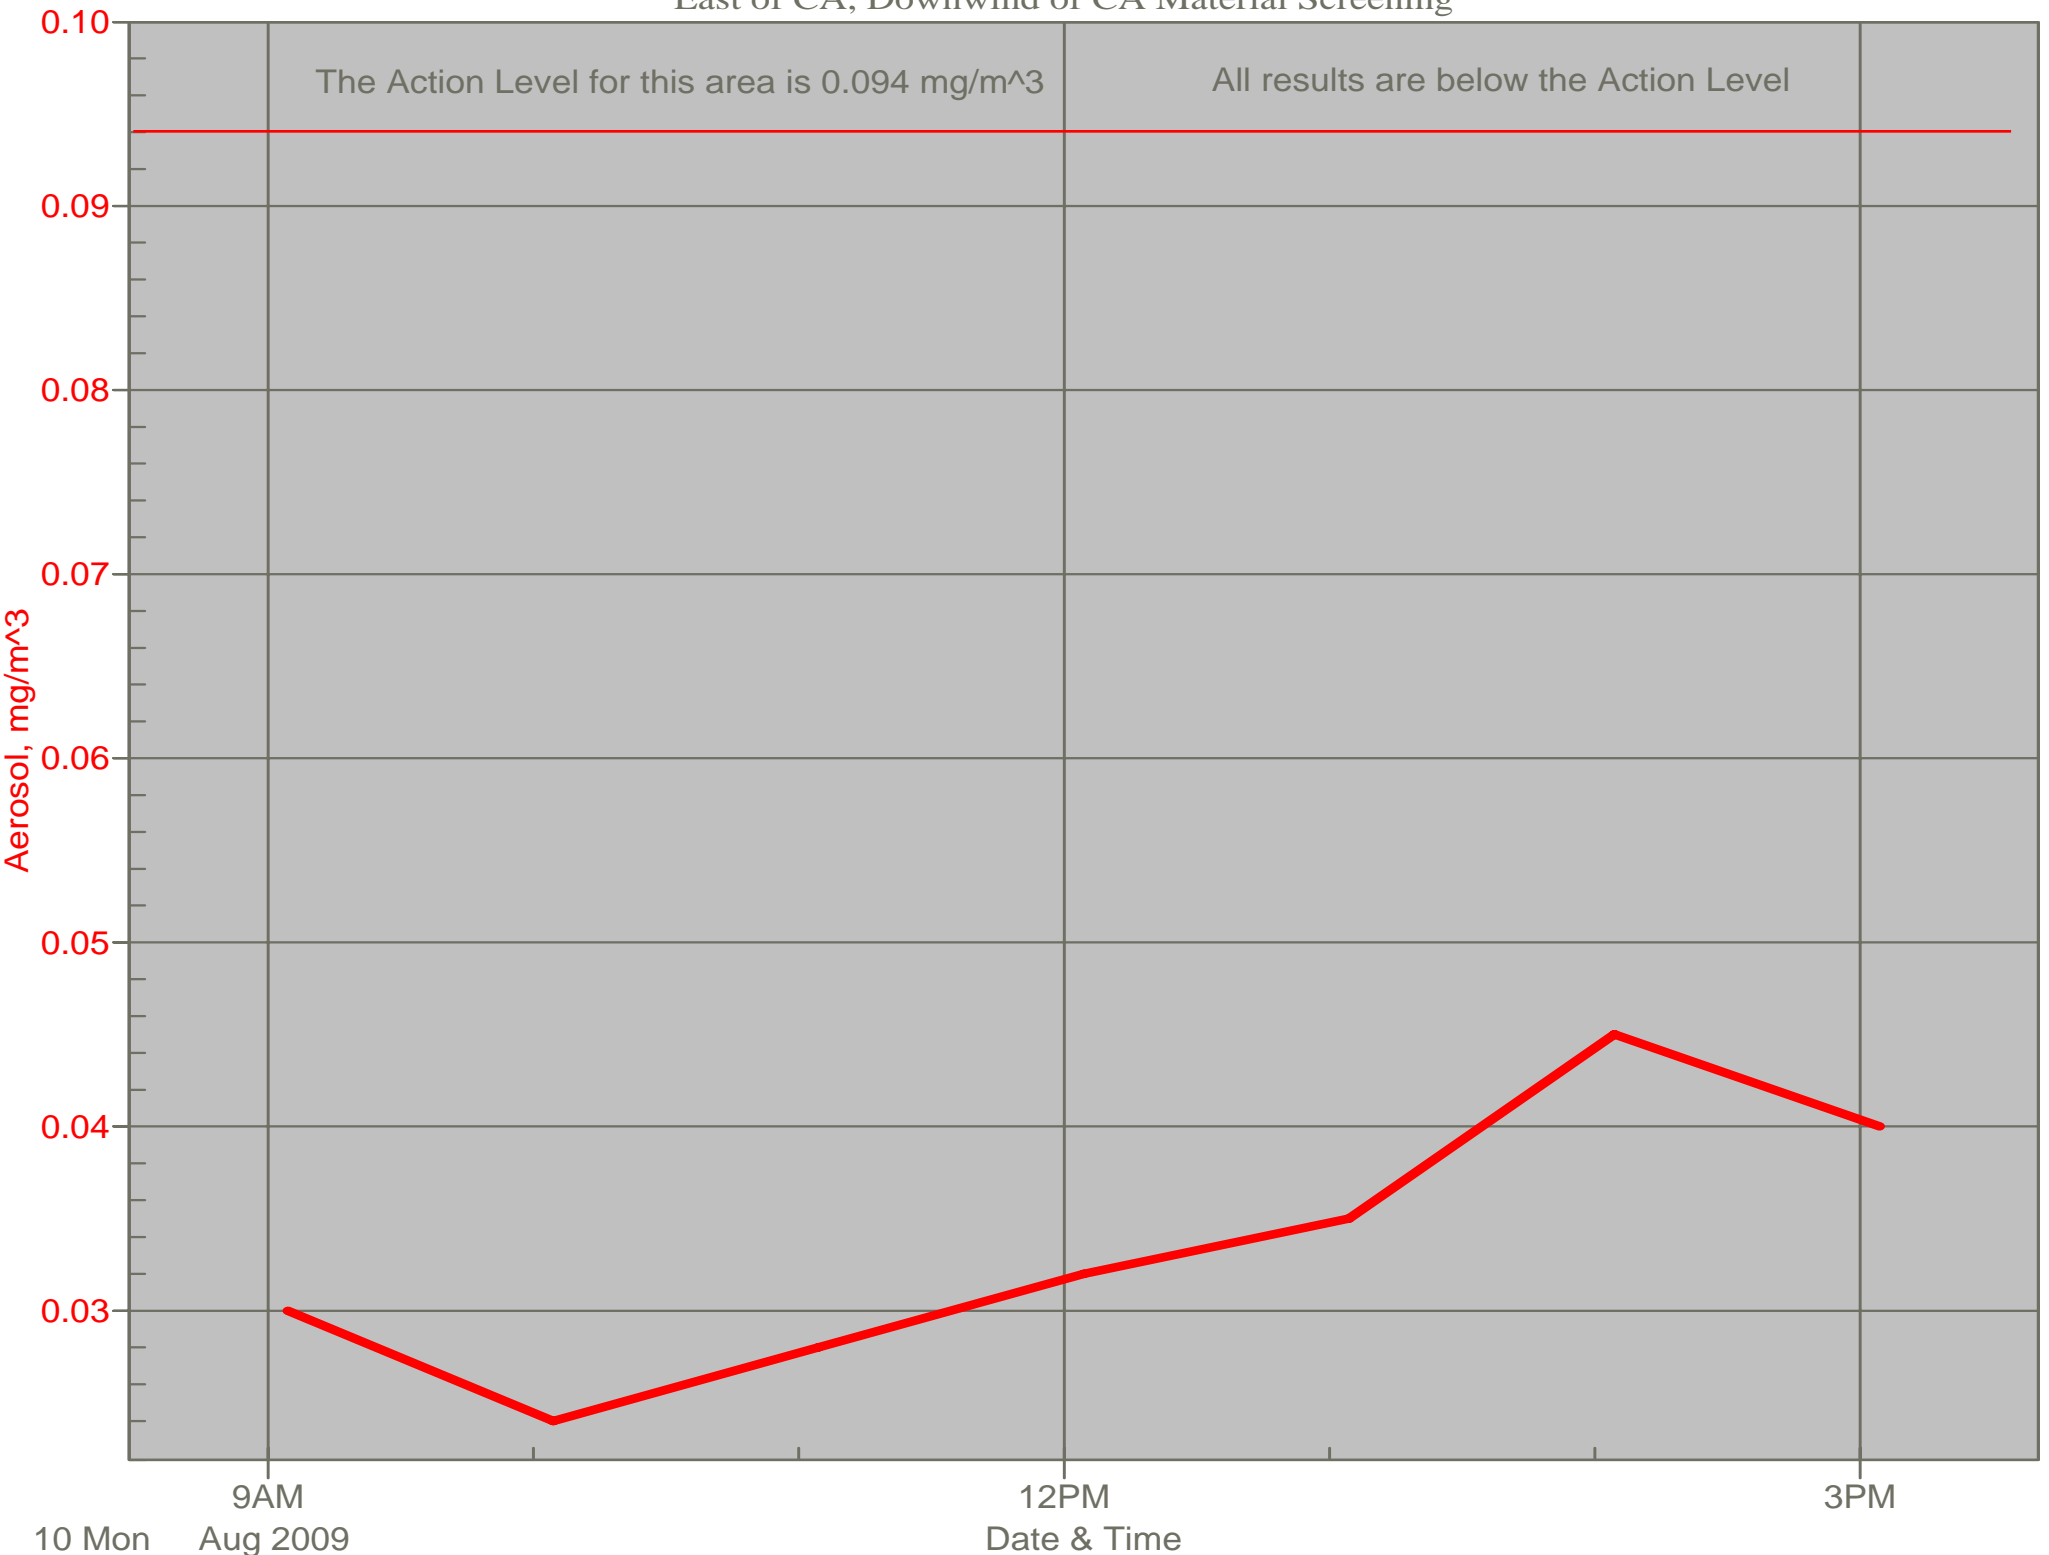

Air Monitor 2

South of CA, Sulphur Creek Monitoring

Air Monitor 3

East of Area H, Downwind of Area H

Air Monitor 4

South of CA, Sulphur Creek Monitoring (2)

Air Monitor 6

East of CA, Downwind of CA Material Screening

Air Monitor 7

Southwest of CA, Upwind of Site Activities