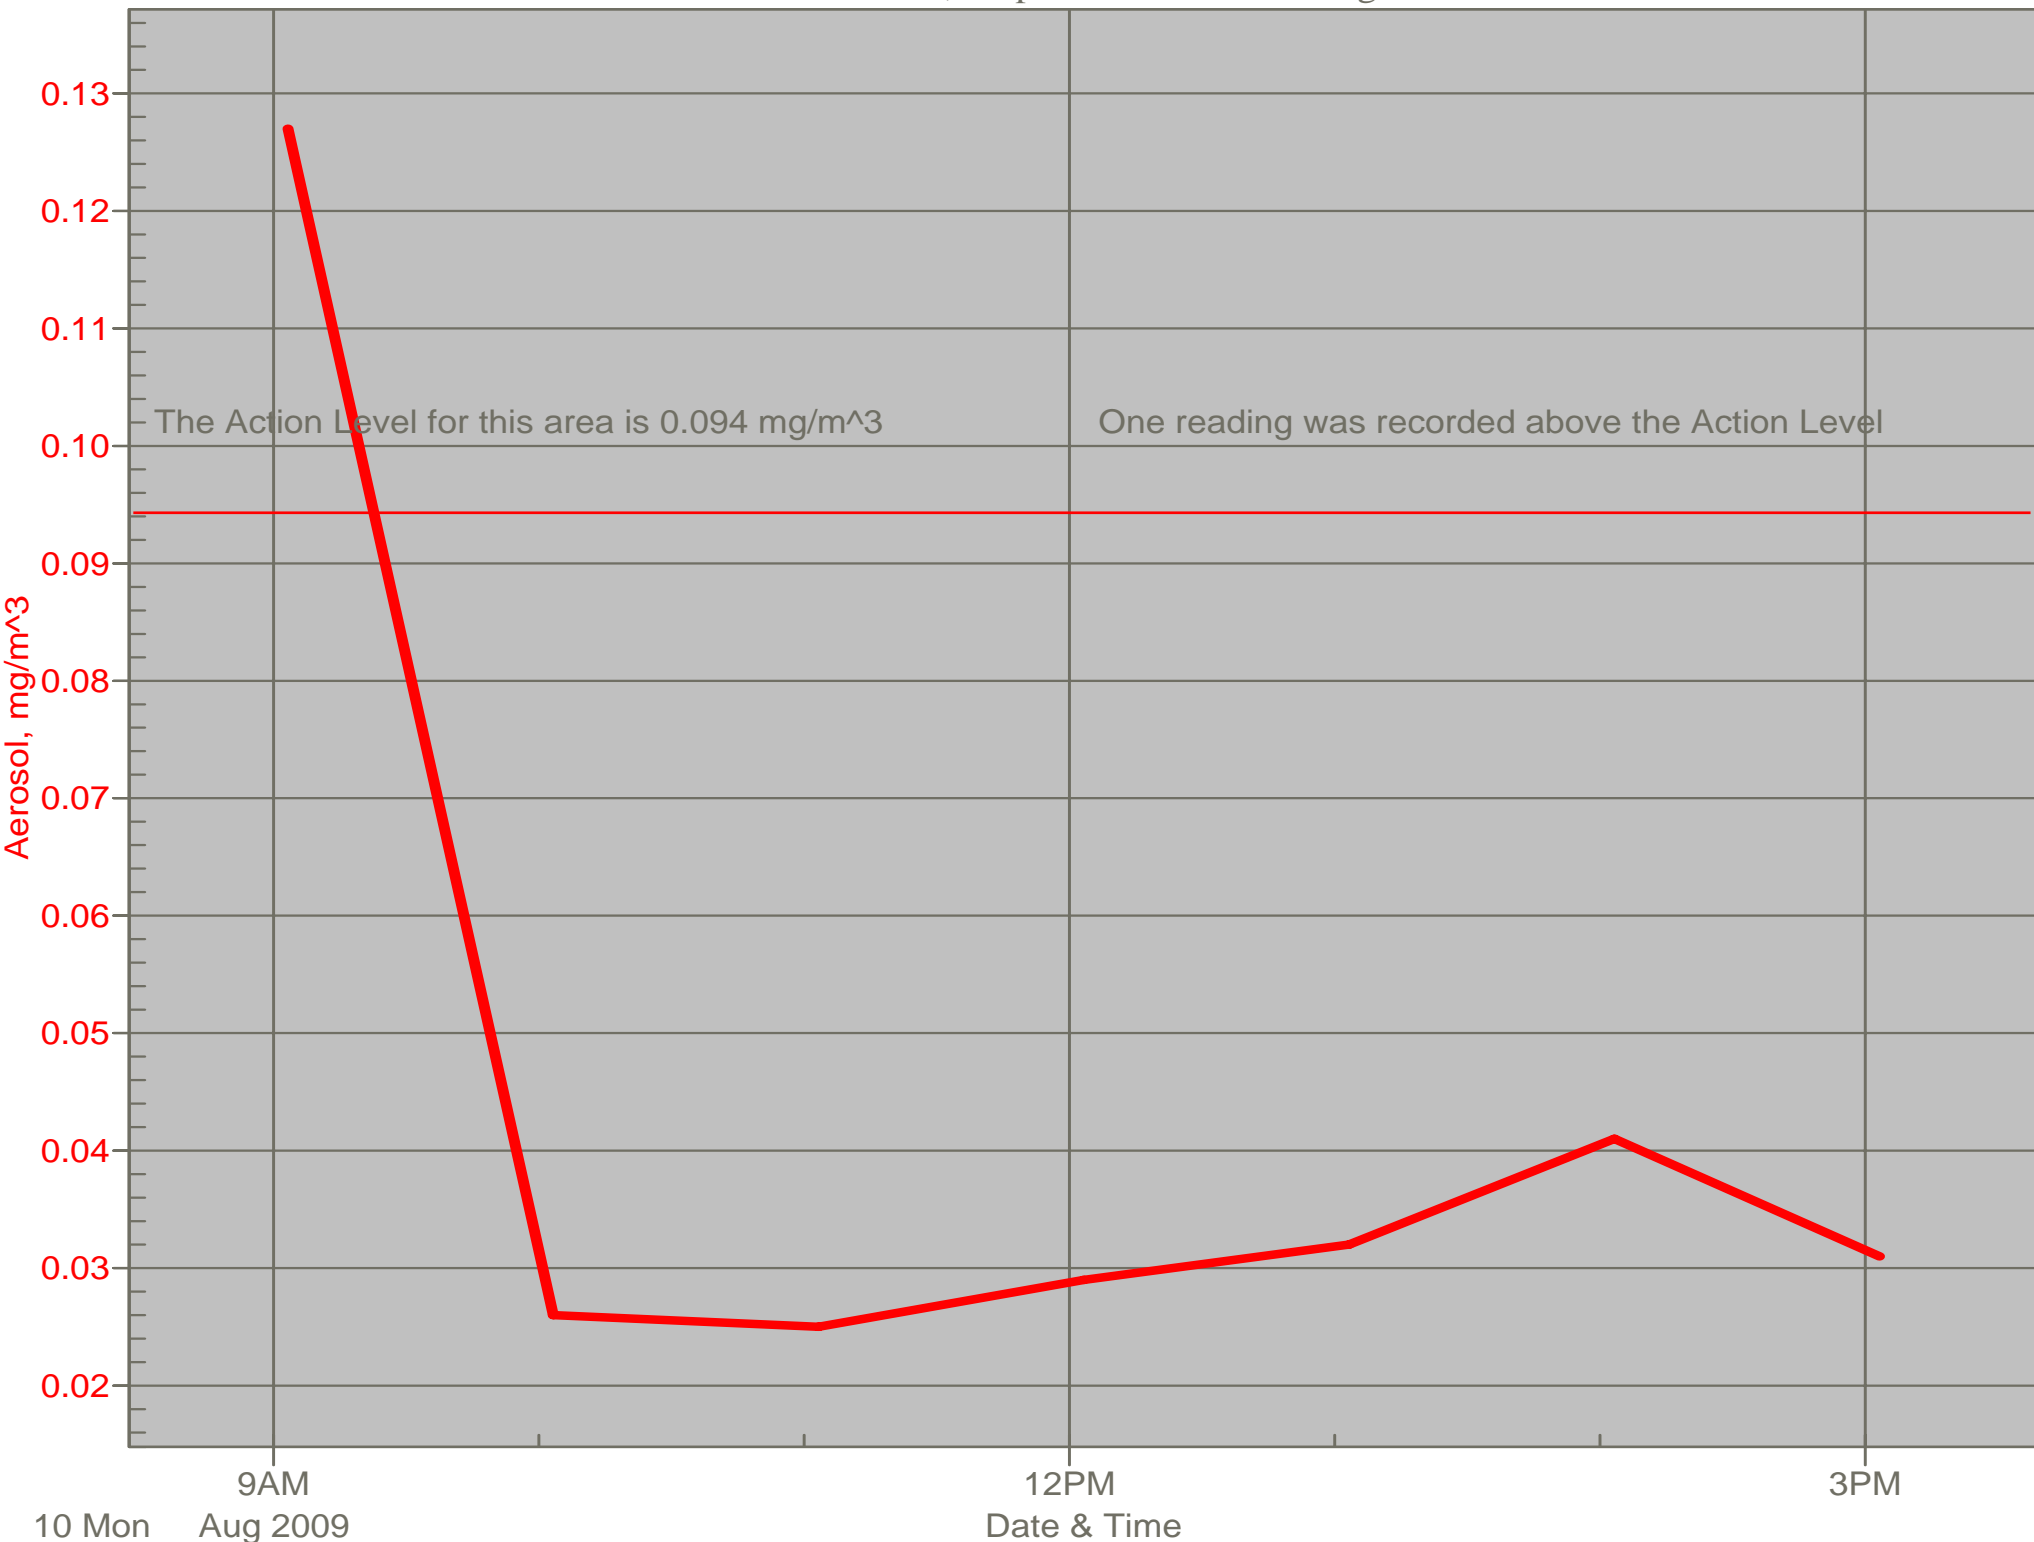

Air Monitor 2

South of CA, Sulphur Creek Monitoring

Air Monitor 3

East of Area H, Downwind of Area H

Air Monitor 4

South of CA, Sulphur Creek Monitoring (2)

Air Monitor 6

East of CA, Downwind of CA Material Screening

Air Monitor 7

Southwest of CA, Upwind of Site Activities