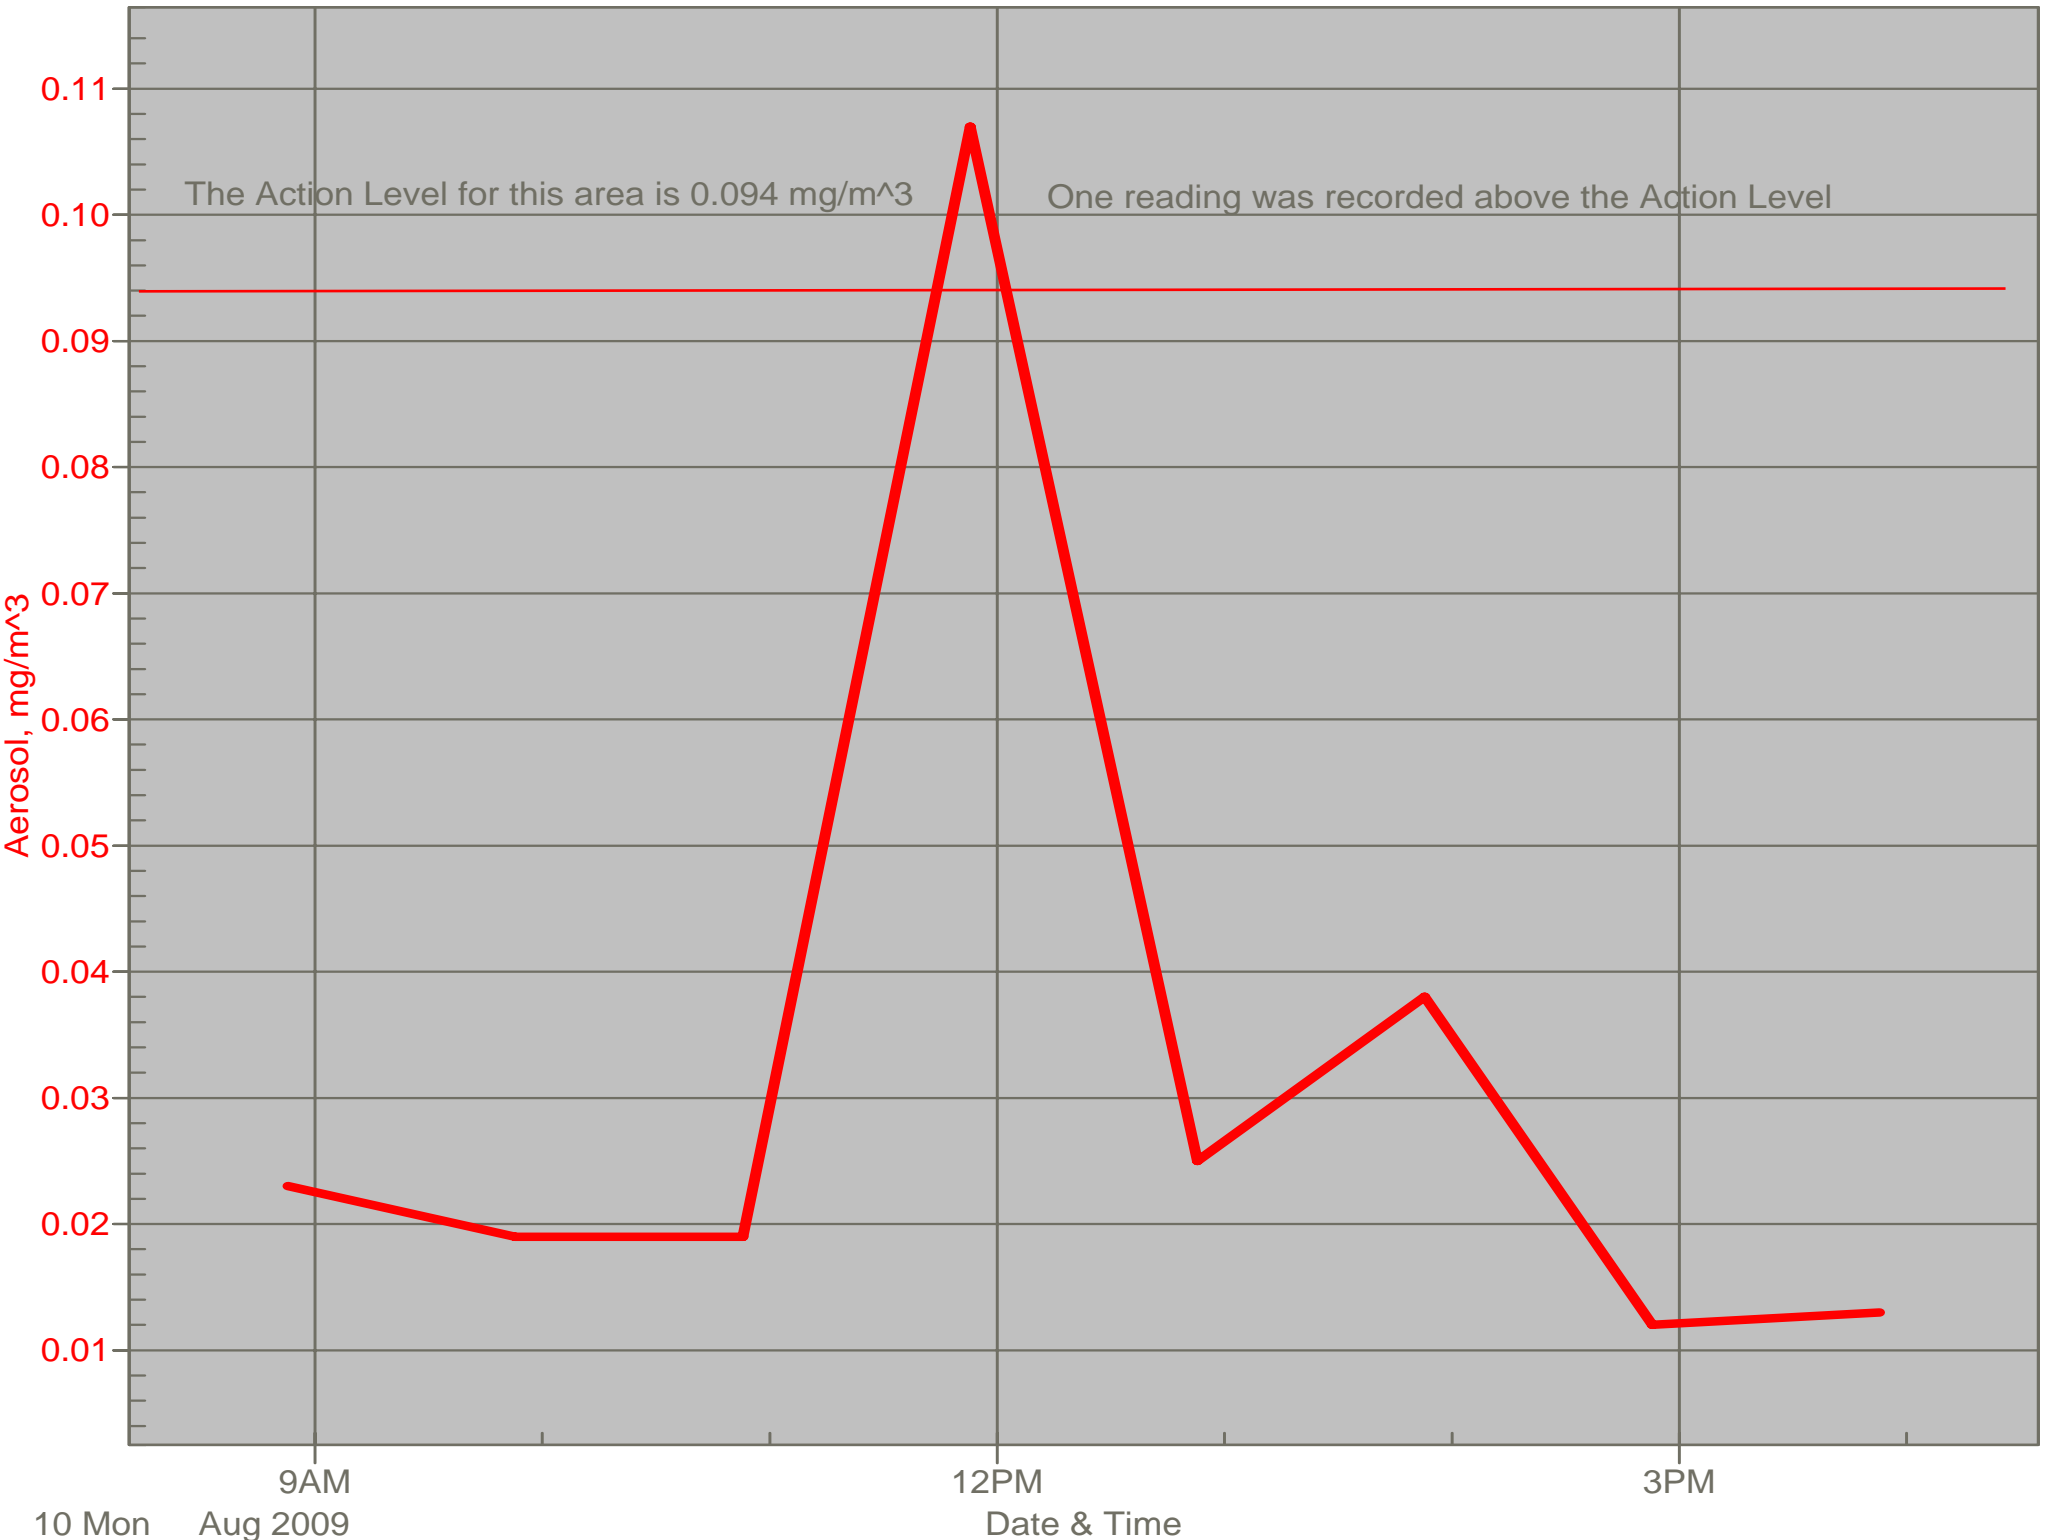

Air Monitor 2

South of CA, Sulphur Creek Monitoring

Air Monitor 3

East of Area H, Downwind of Area H

Air Monitor 4

South of CA, Sulphur Creek Monitoring (2)

Air Monitor 6

East of CA, Downwind of CA Material Screening

Air Monitor 7

Southwest of CA, Upwind of Site Activities