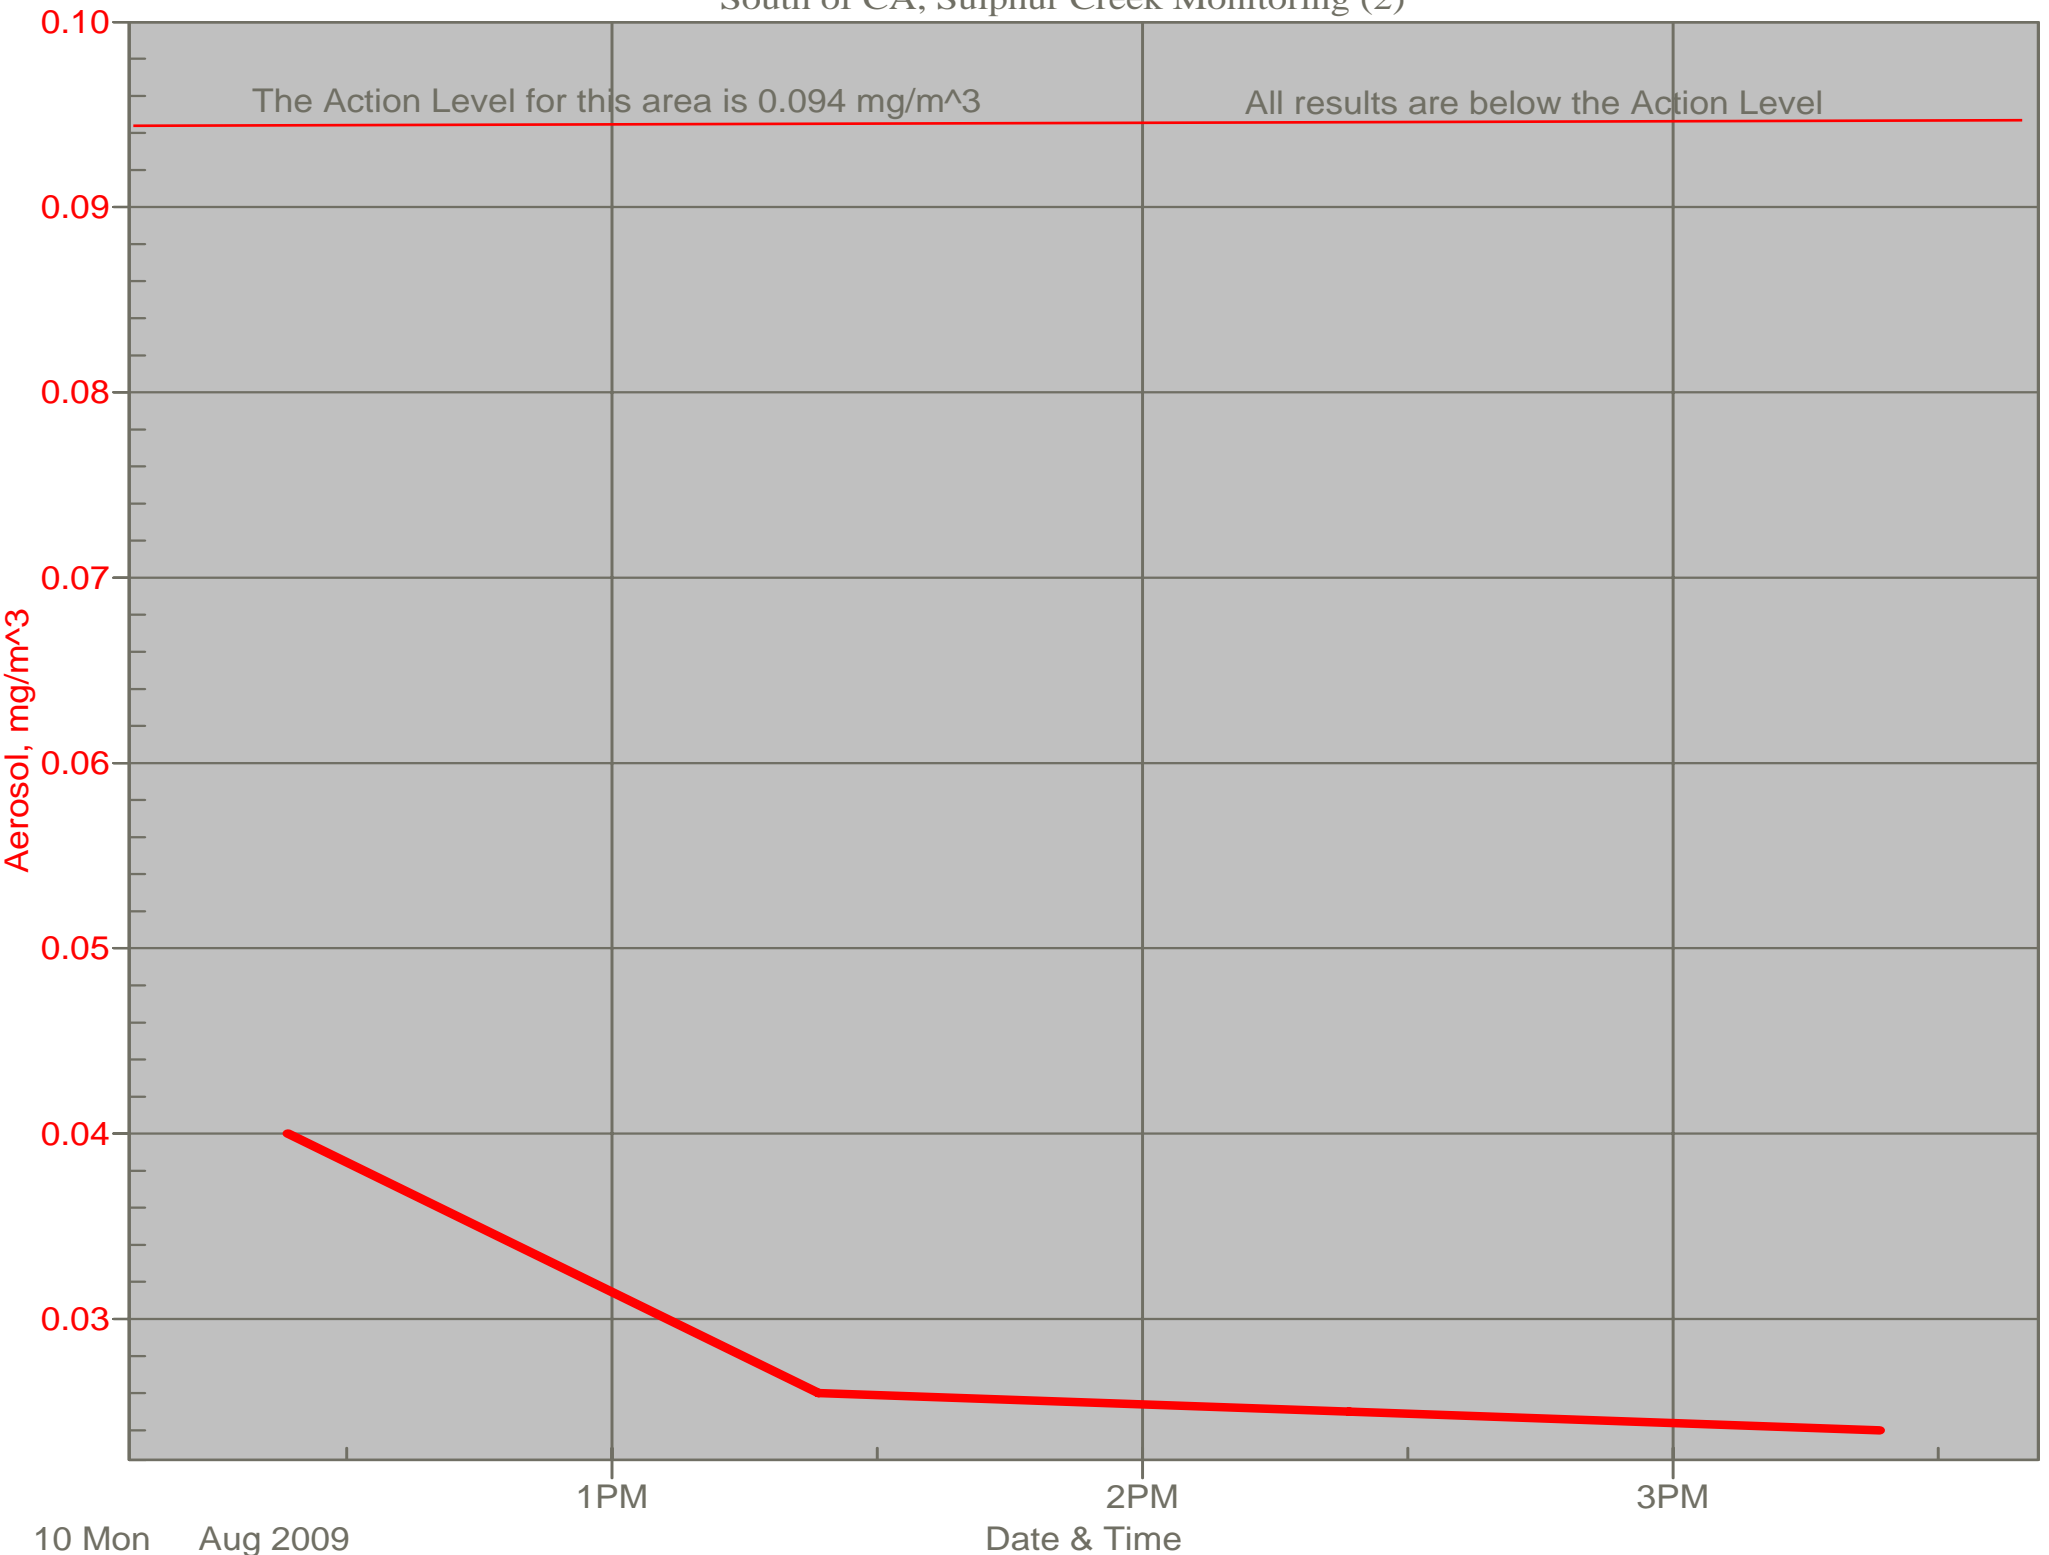

Air Monitor 2

South of CA, Sulphur Creek Monitoring

Air Monitor 3

East of Area H, Downwind of Area H

Air Monitor 4

South of CA, Sulphur Creek Monitoring (2)

Air Monitor 6

East of CA, Downwind of CA Material Screening

Air Monitor 7

Southwest of CA, Upwind of Site Activities