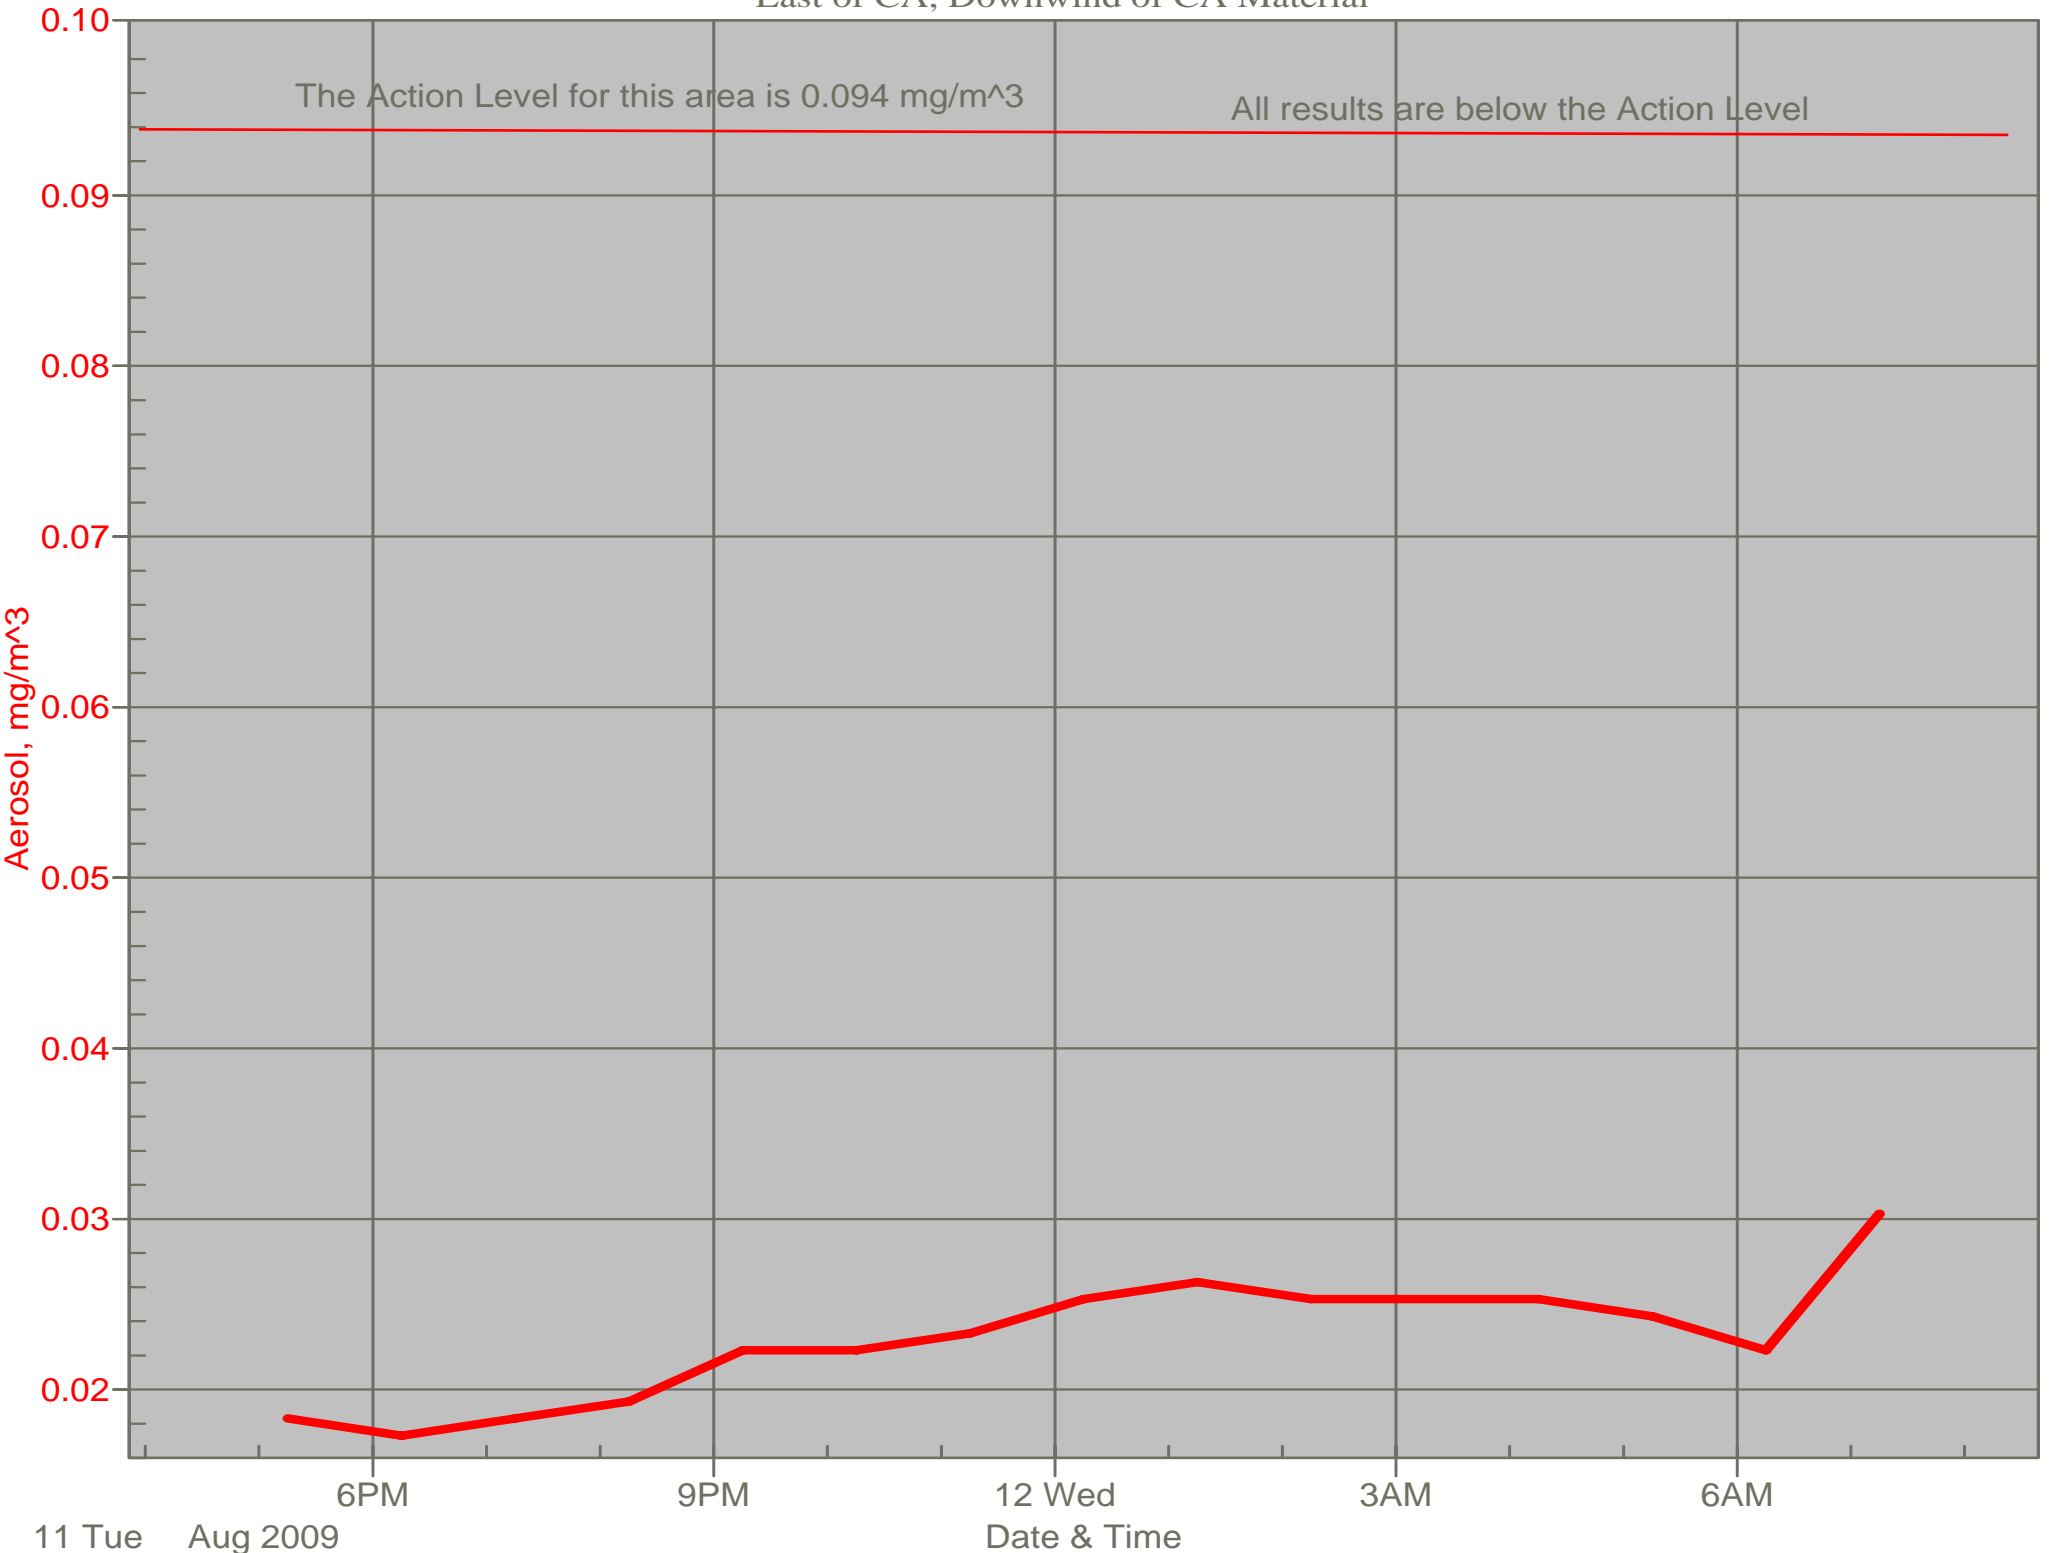

Air Monitor 2 Non-Working Hours

South of CA, Sulphur Creek Monitoring

Air Monitor 3 Non-Working Hours

East of Area H, Downwind of Area H

Air Monitor 6 Non-Working Hours

East of CA, Downwind of CA Material

Air Monitor 7 Non-Working Hours

Southwest of CA, Upwind of Site