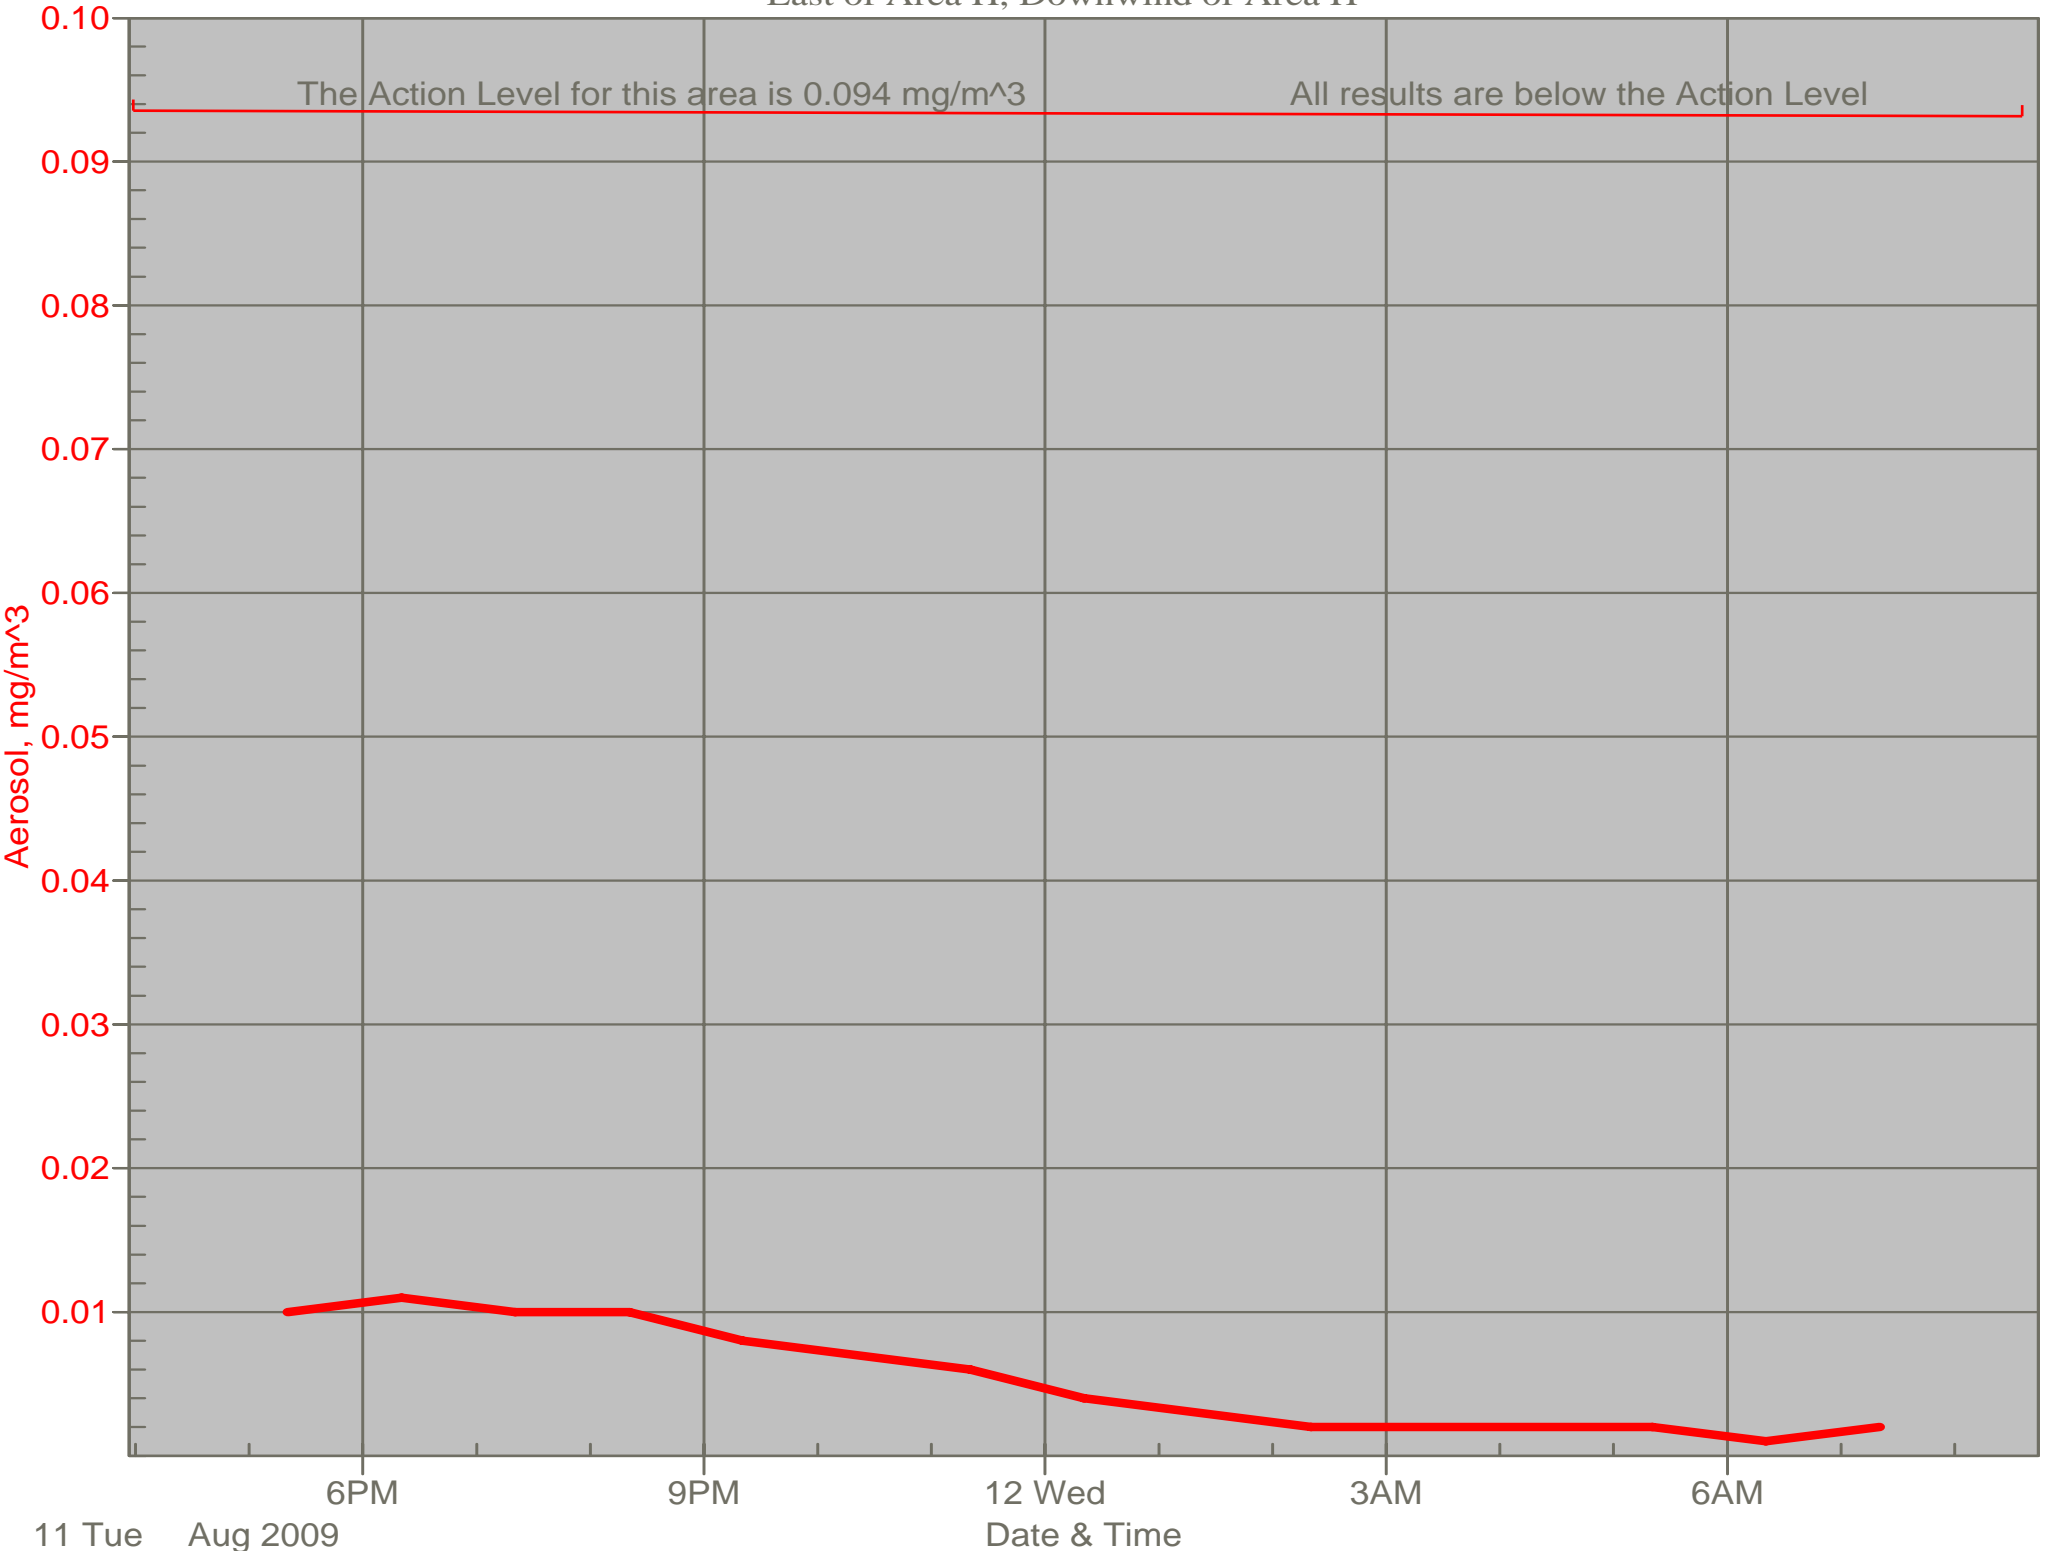

Air Monitor 2 Non-Working Hours

South of CA, Sulphur Creek Monitoring

Air Monitor 3 Non-Working Hours

East of Area H, Downwind of Area H

Air Monitor 6 Non-Working Hours

East of CA, Downwind of CA Material

Air Monitor 7 Non-Working Hours

Southwest of CA, Upwind of Site