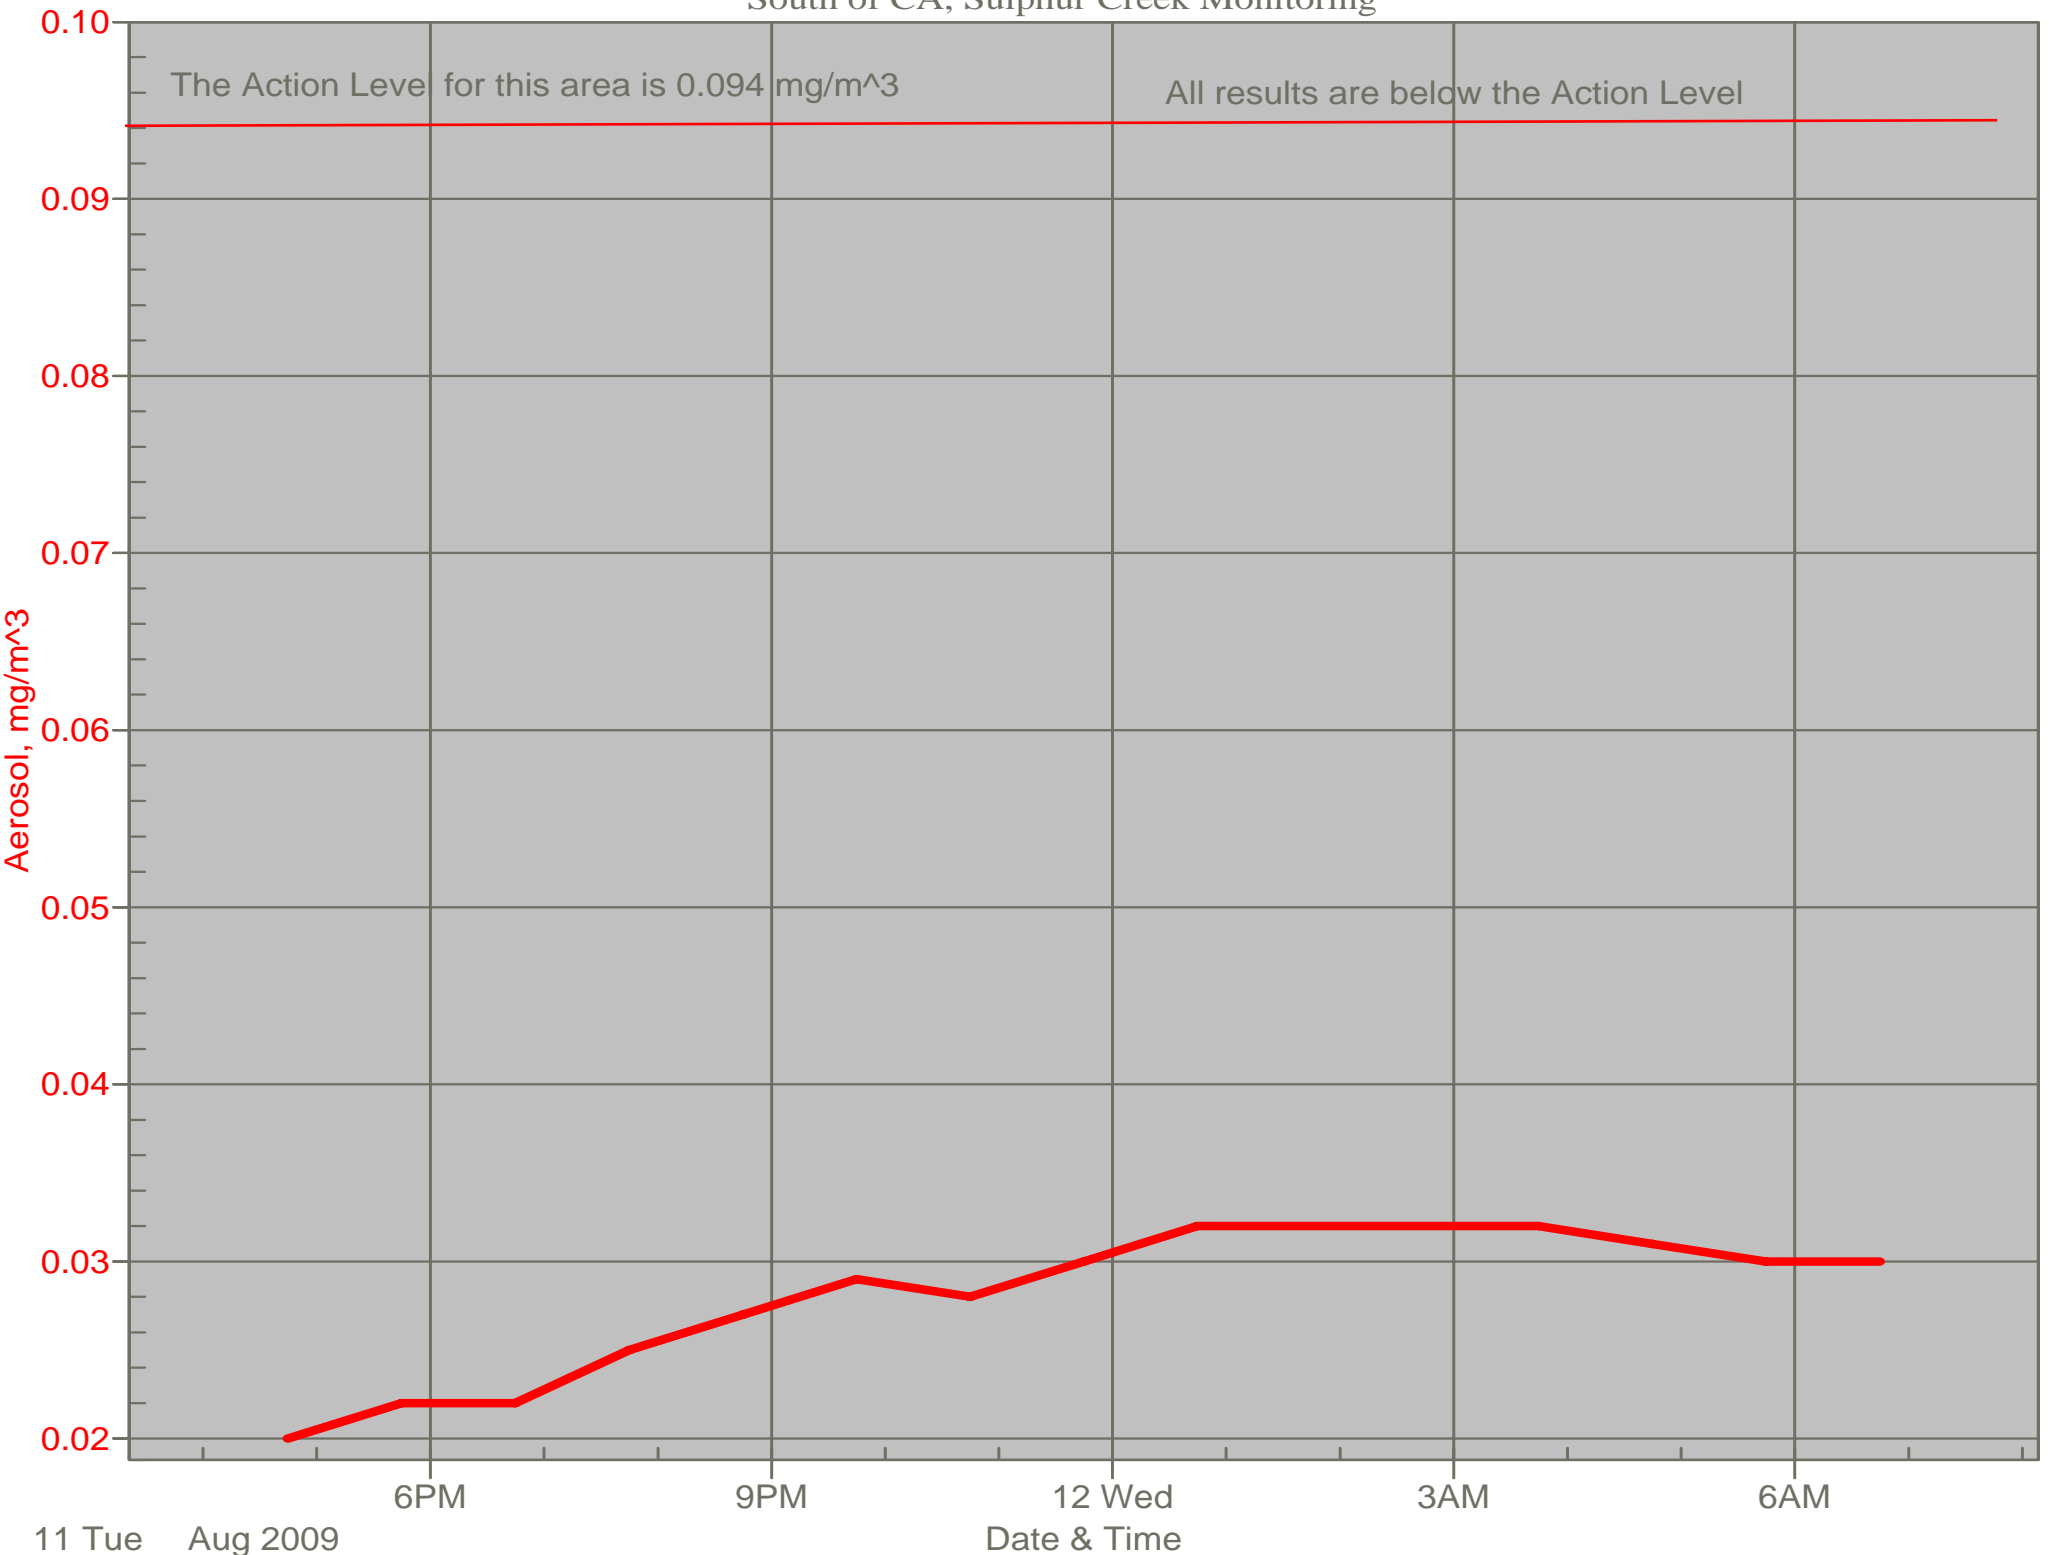

Air Monitor 2 Non-Working Hours

South of CA, Sulphur Creek Monitoring

Air Monitor 3 Non-Working Hours

East of Area H, Downwind of Area H

Air Monitor 6 Non-Working Hours

East of CA, Downwind of CA Material

Air Monitor 7 Non-Working Hours

Southwest of CA, Upwind of Site