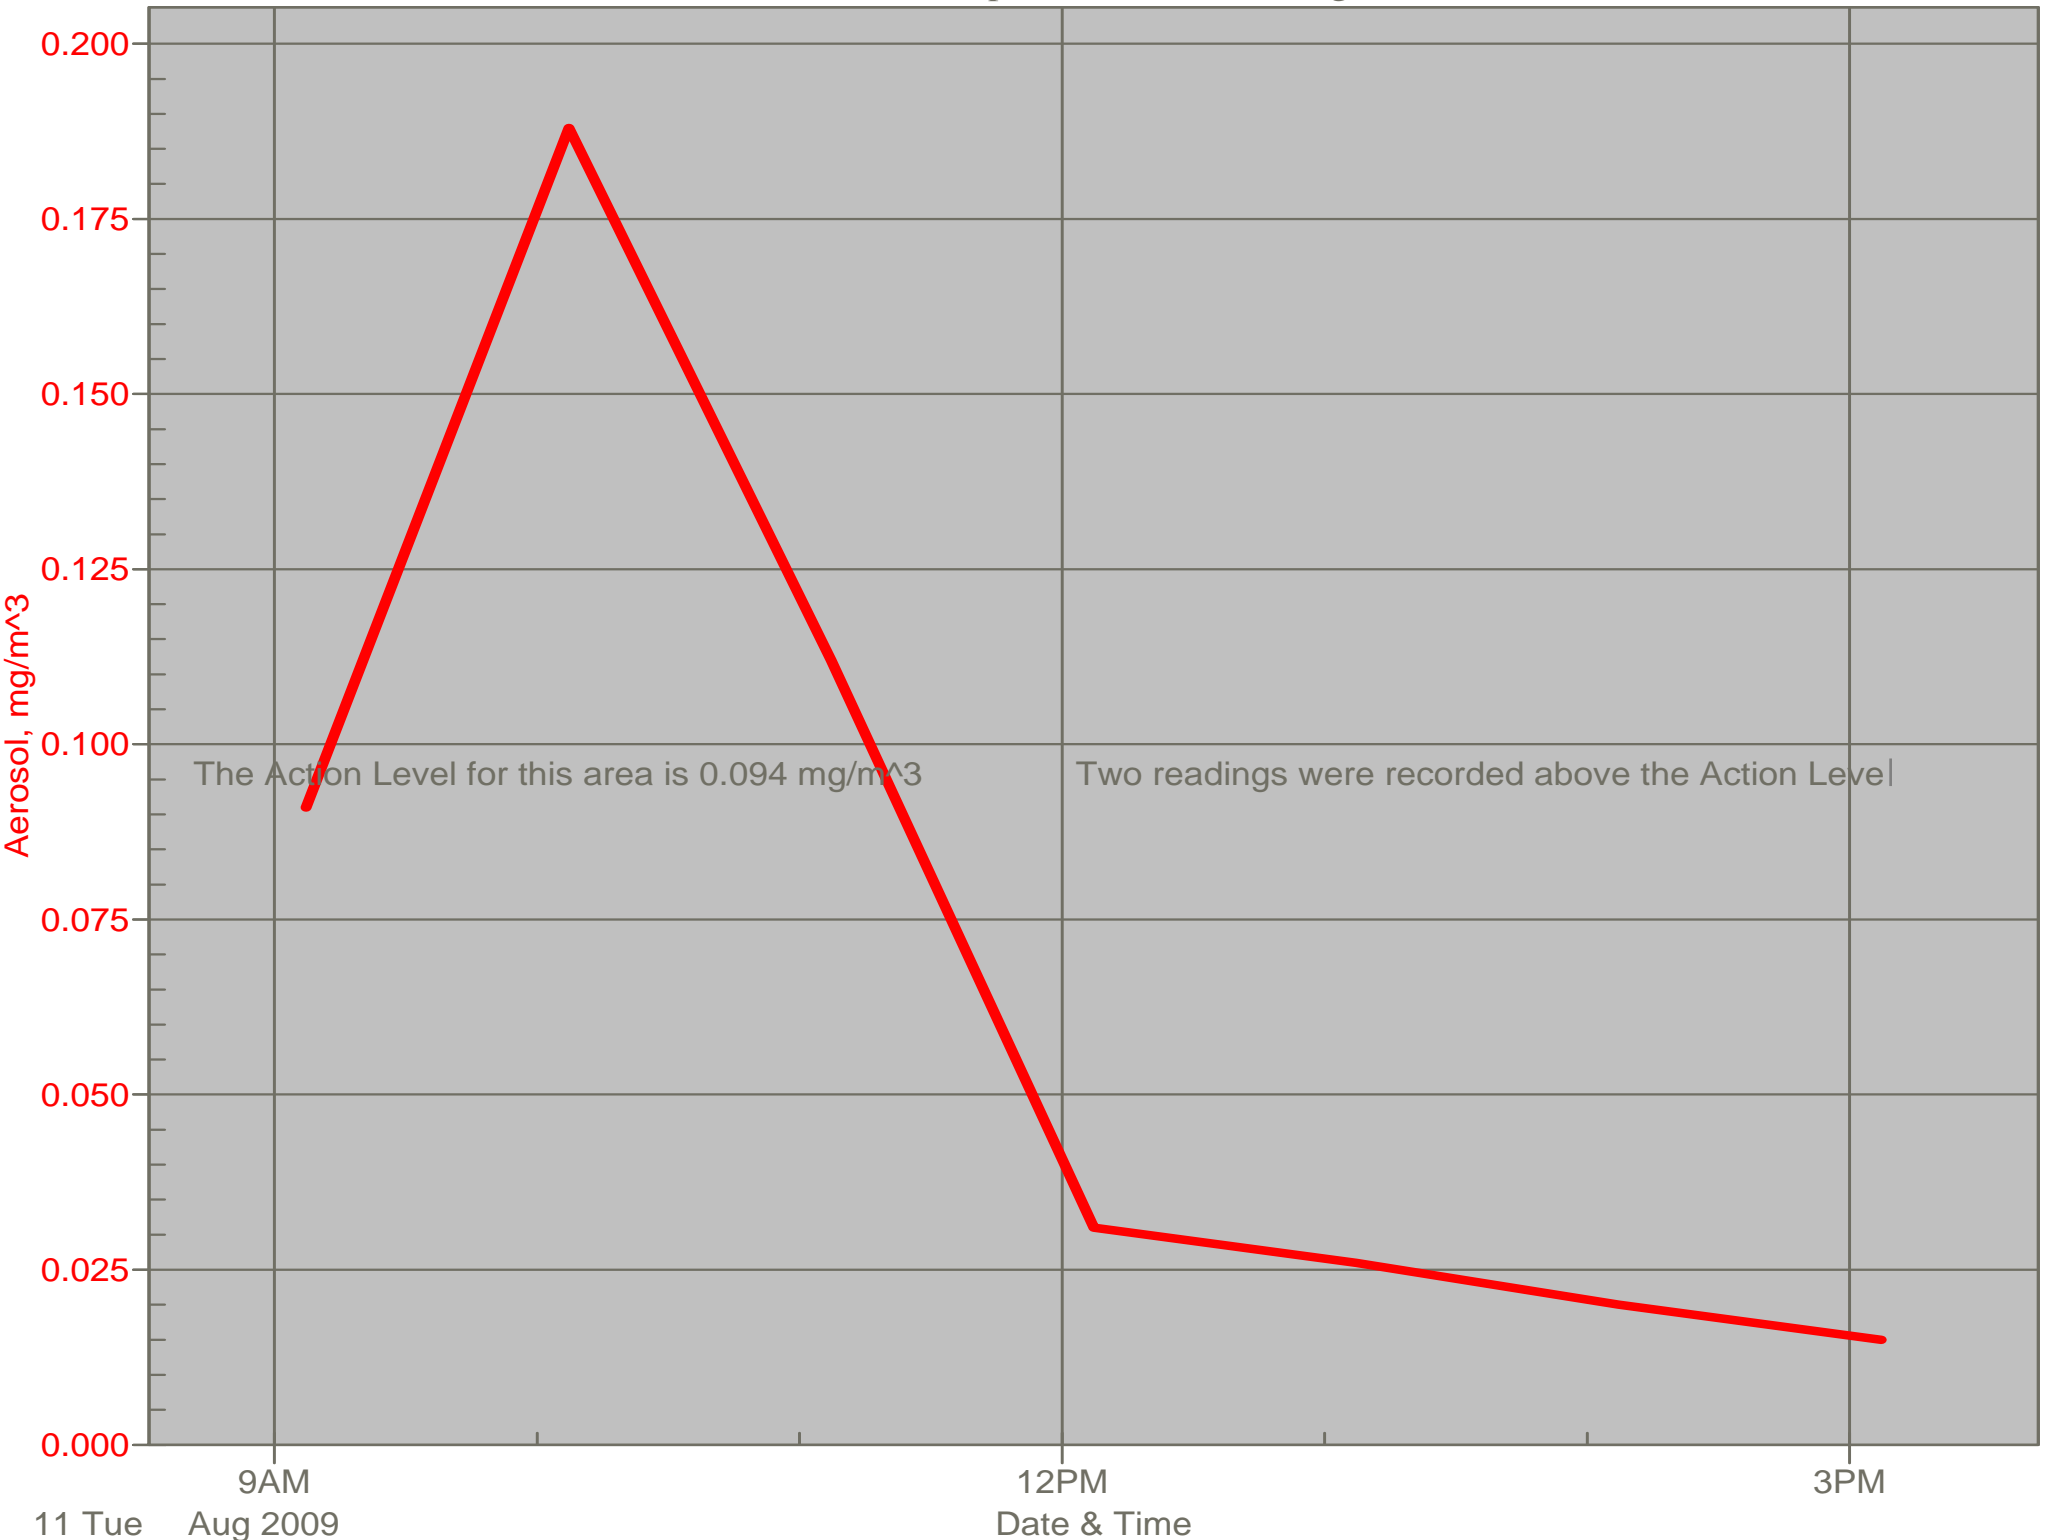

Air Monitor 4

South of CA, Sulphur Creek Monitoring (2)