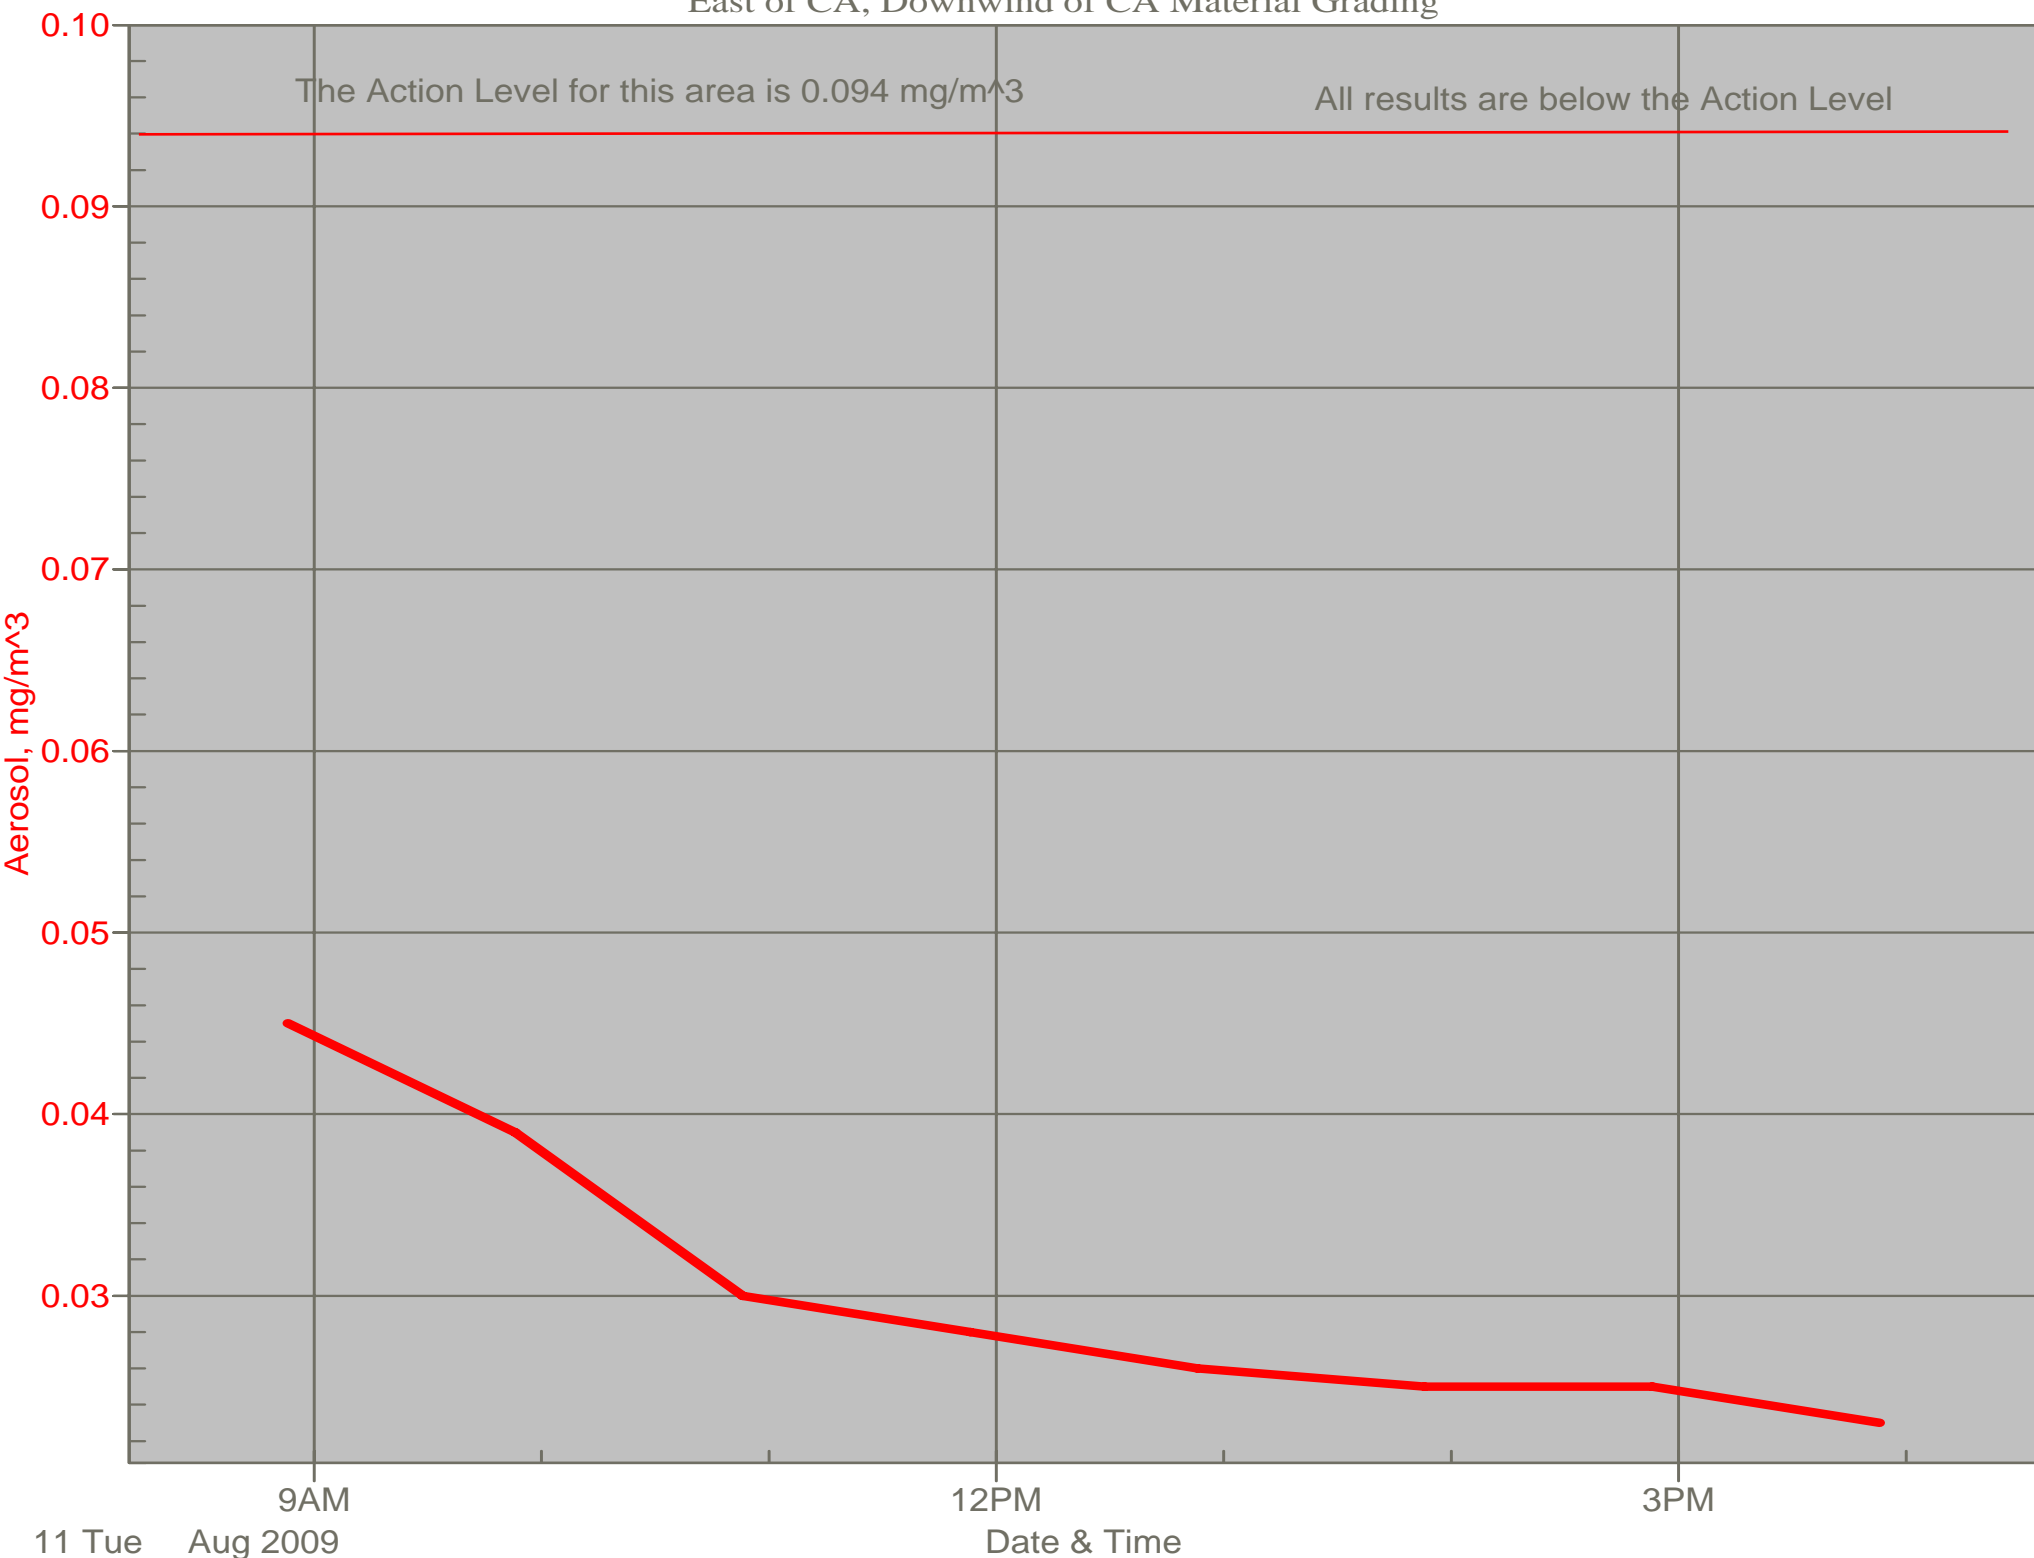

Air Monitor 6

East of CA, Downwind of CA Material Grading