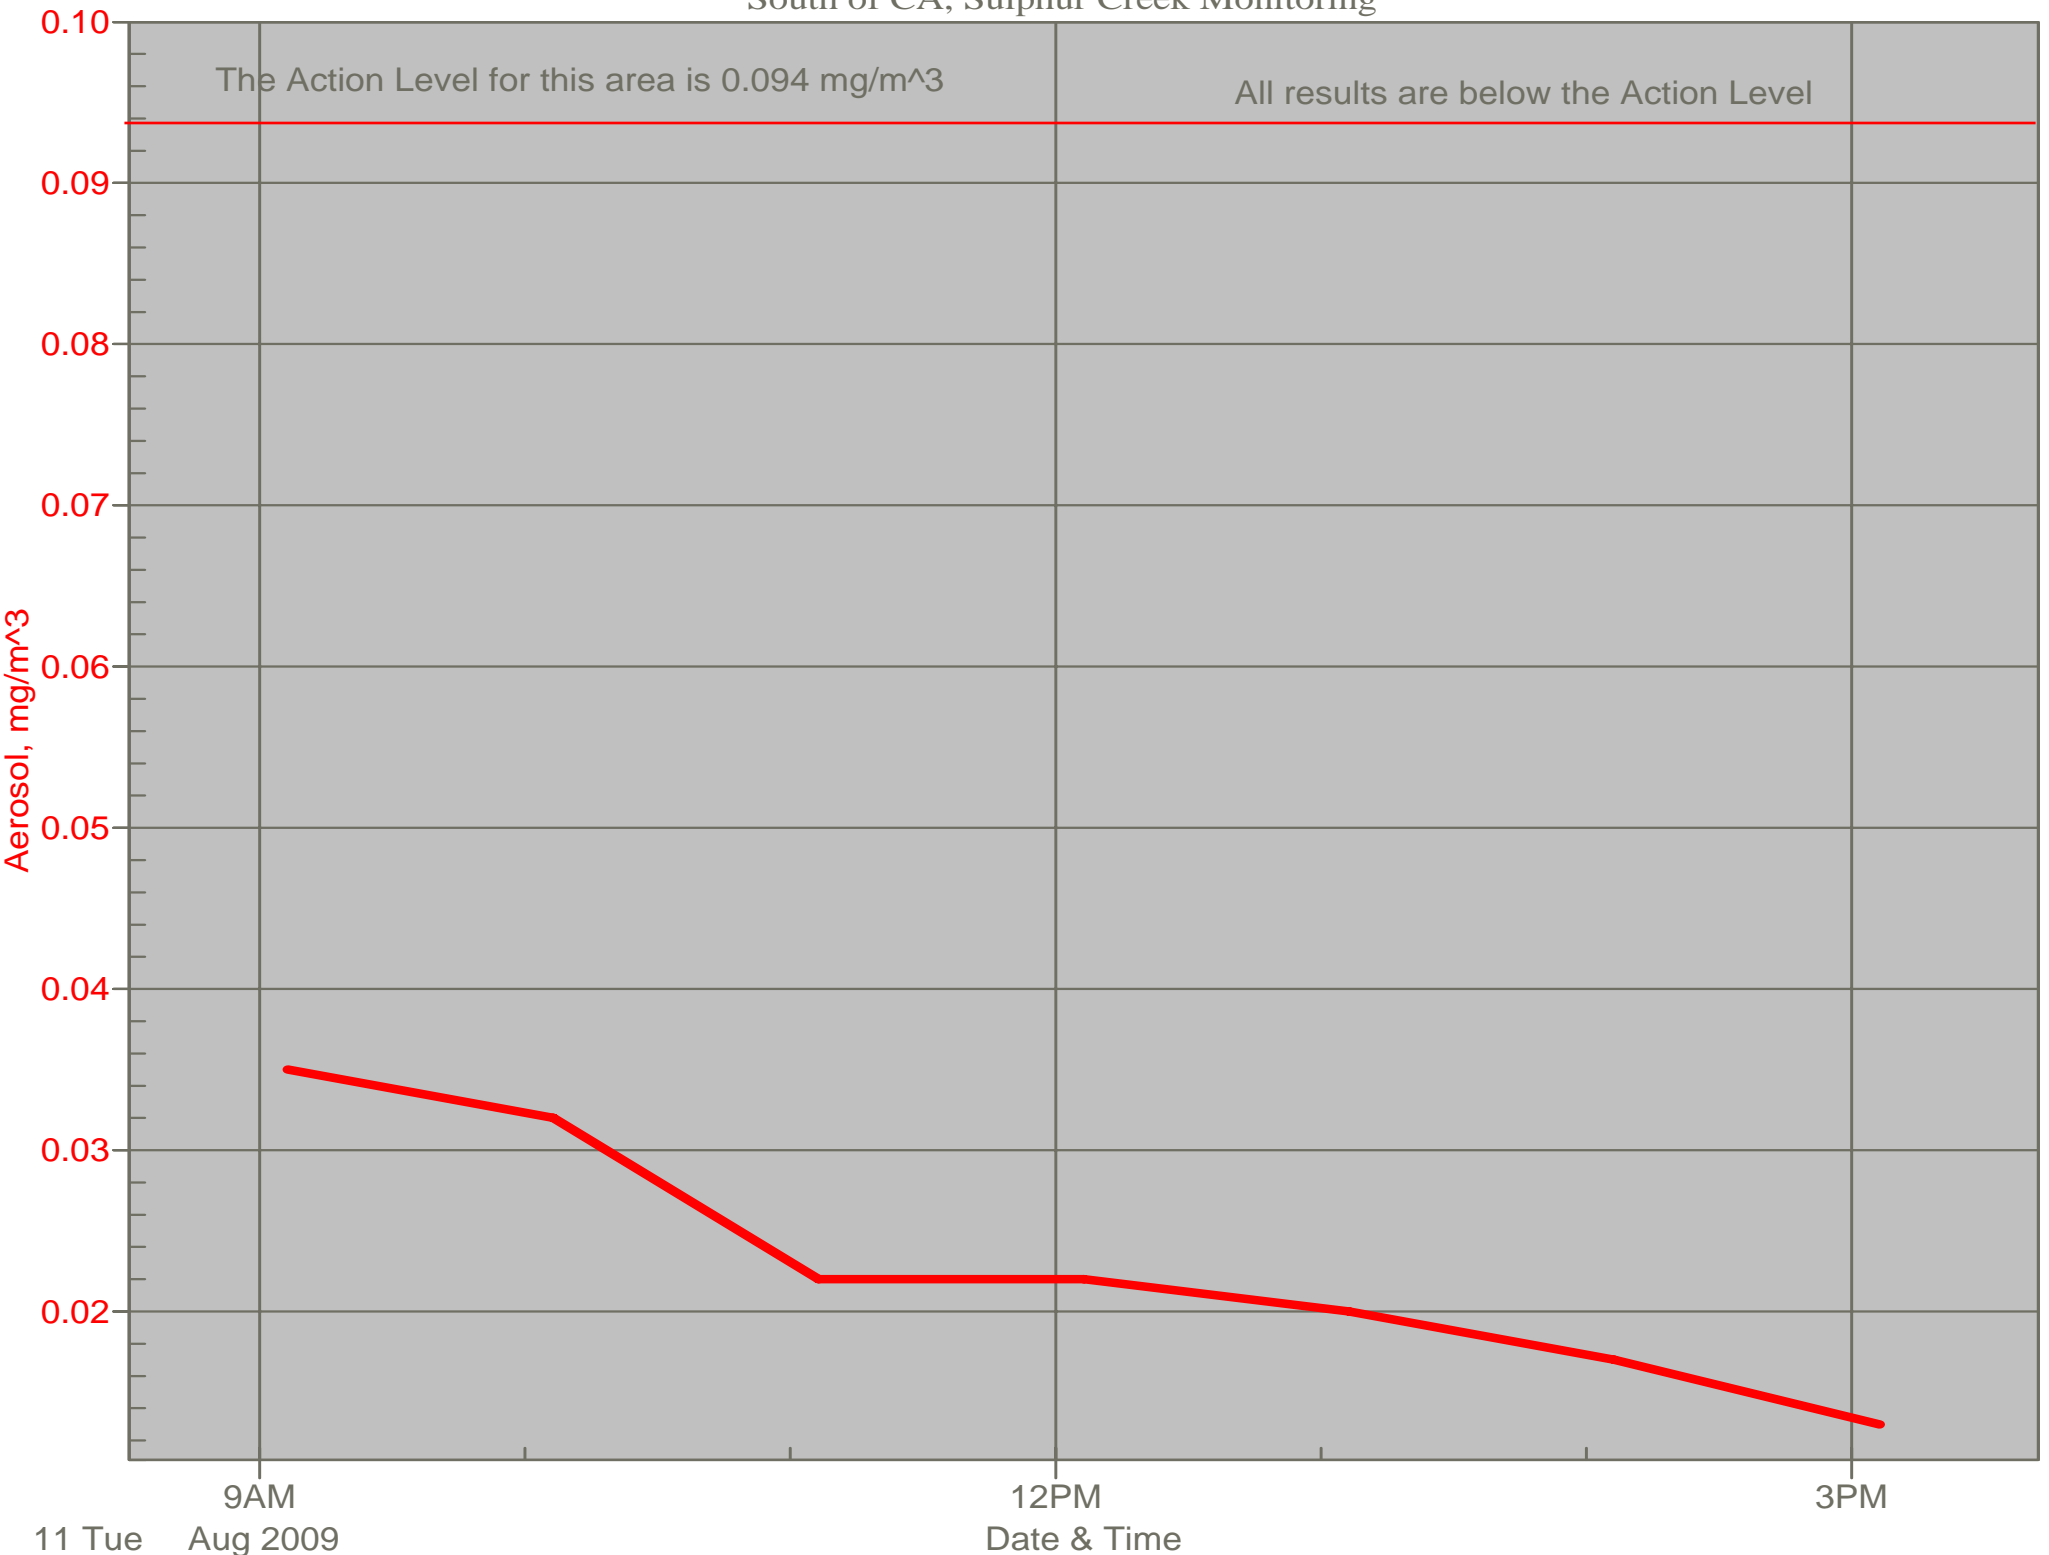

# Air Monitor 2

South of CA, Sulphur Creek Monitoring

# Air Monitor 4

South of CA, Sulphur Creek Monitoring (2)