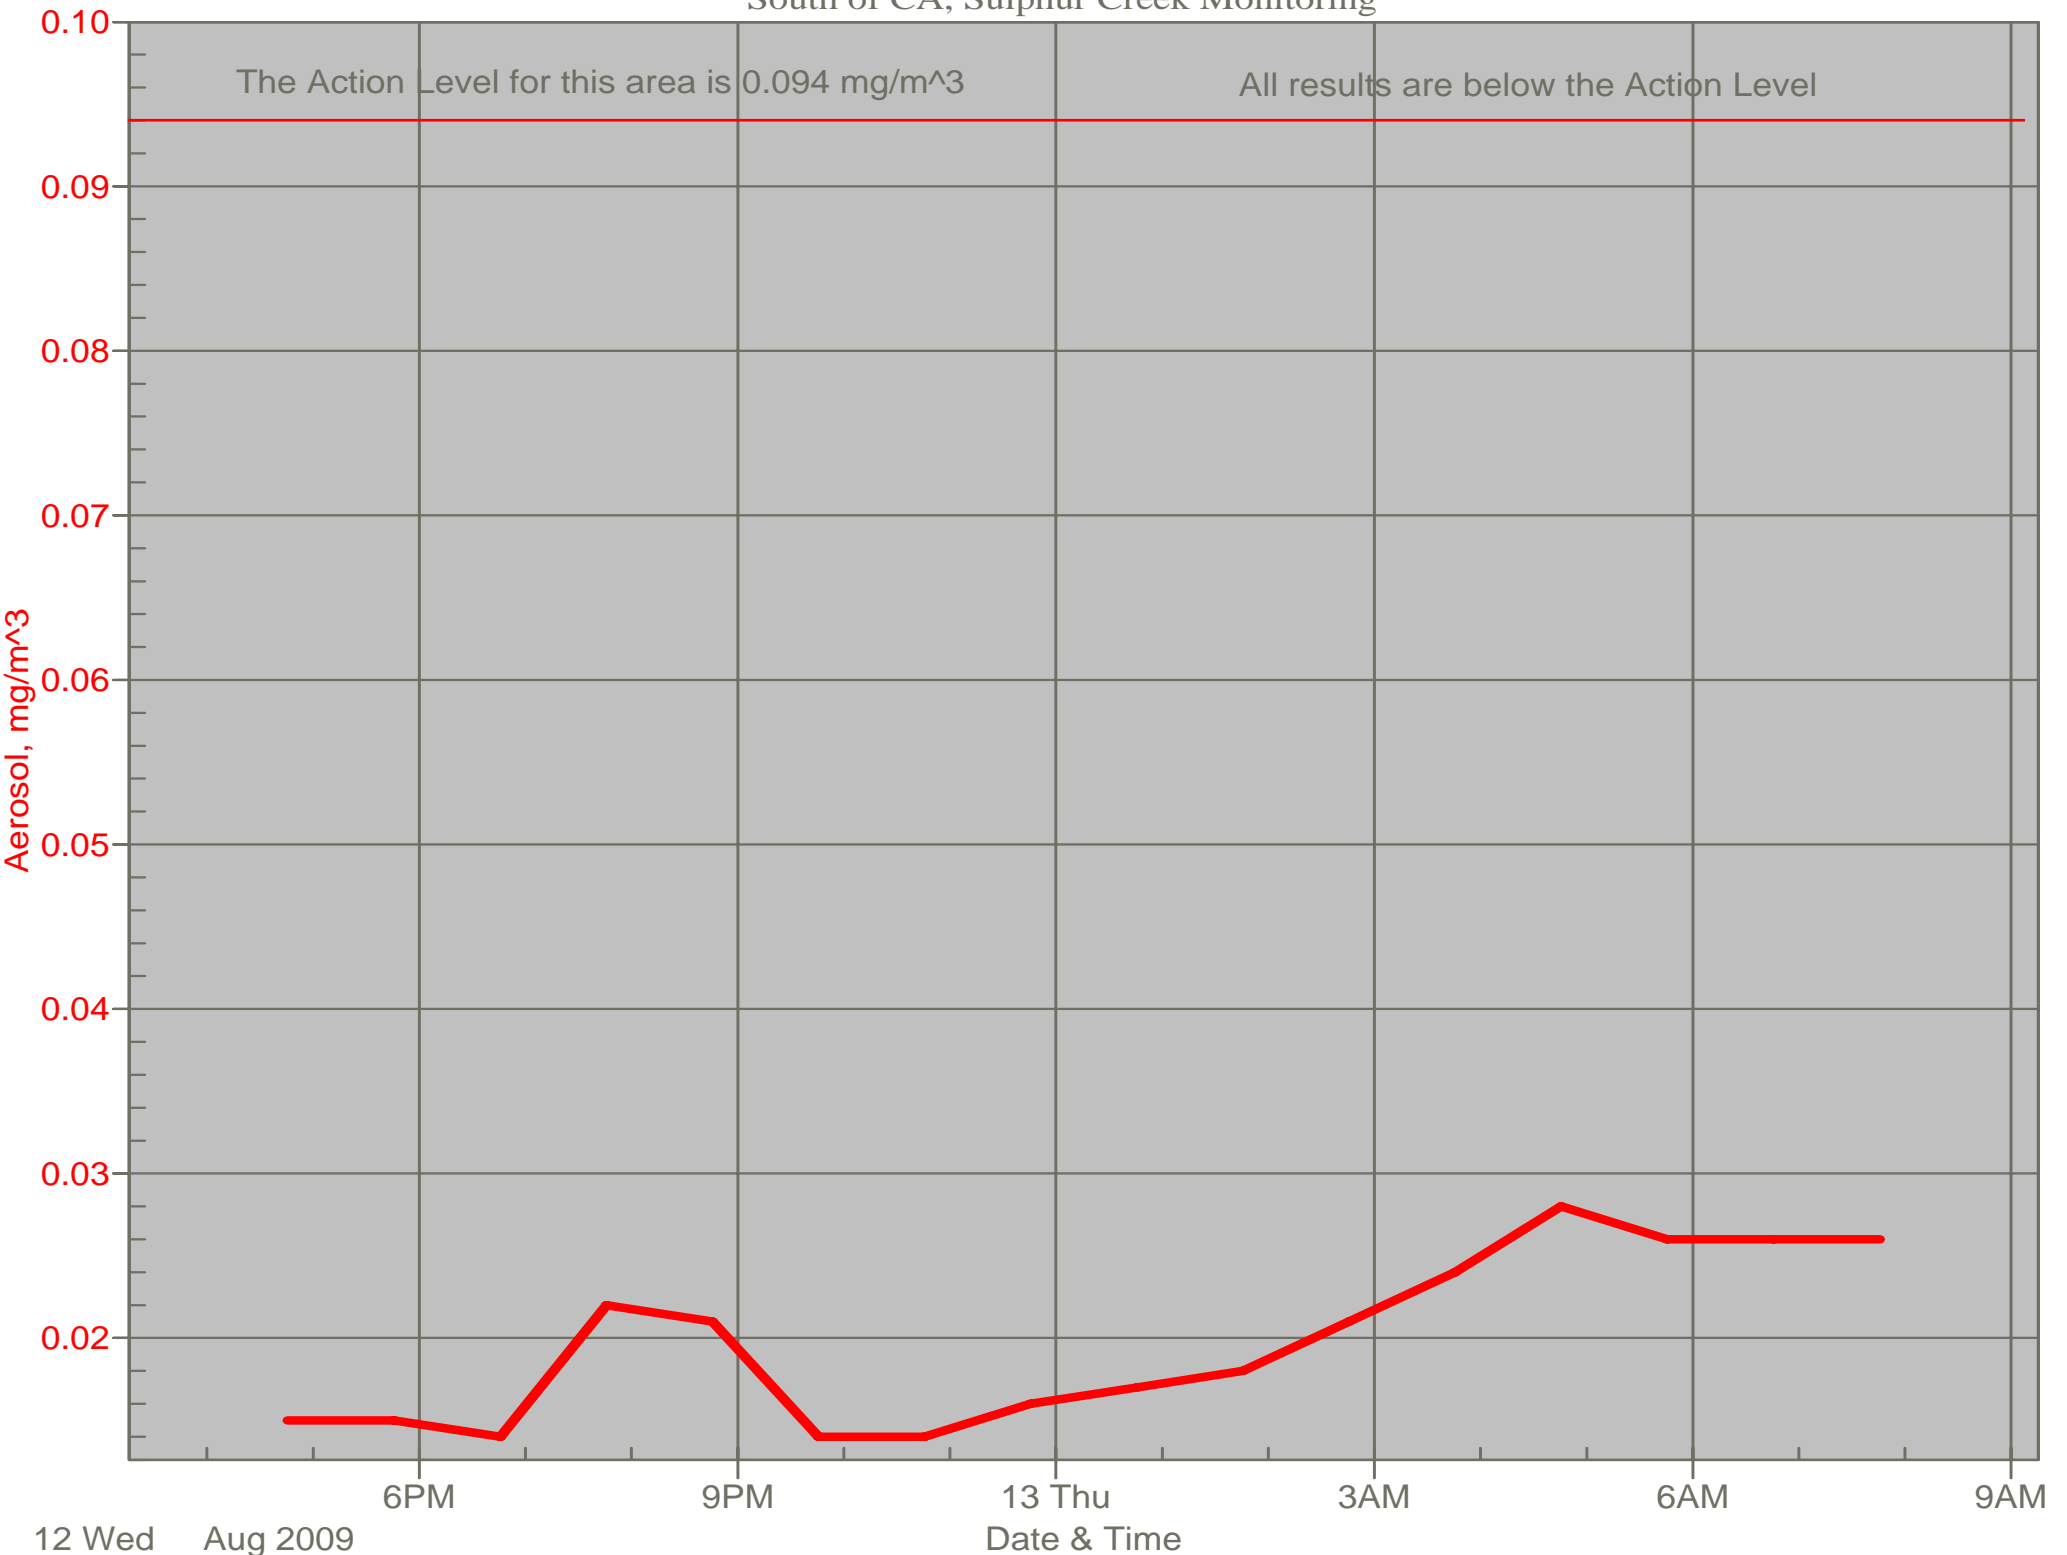

Air Monitor 2 Non-Working Hours

South of CA, Sulphur Creek Monitoring

Air Monitor 3 Non-Working Hours

East of Area H, Downwind of Area H

Air Monitor 6 Non-Working Hours

East of CA, Downwind of CA Material

Air Monitor 7 Non-Working Hours

Southwest of CA, Upwind of Site