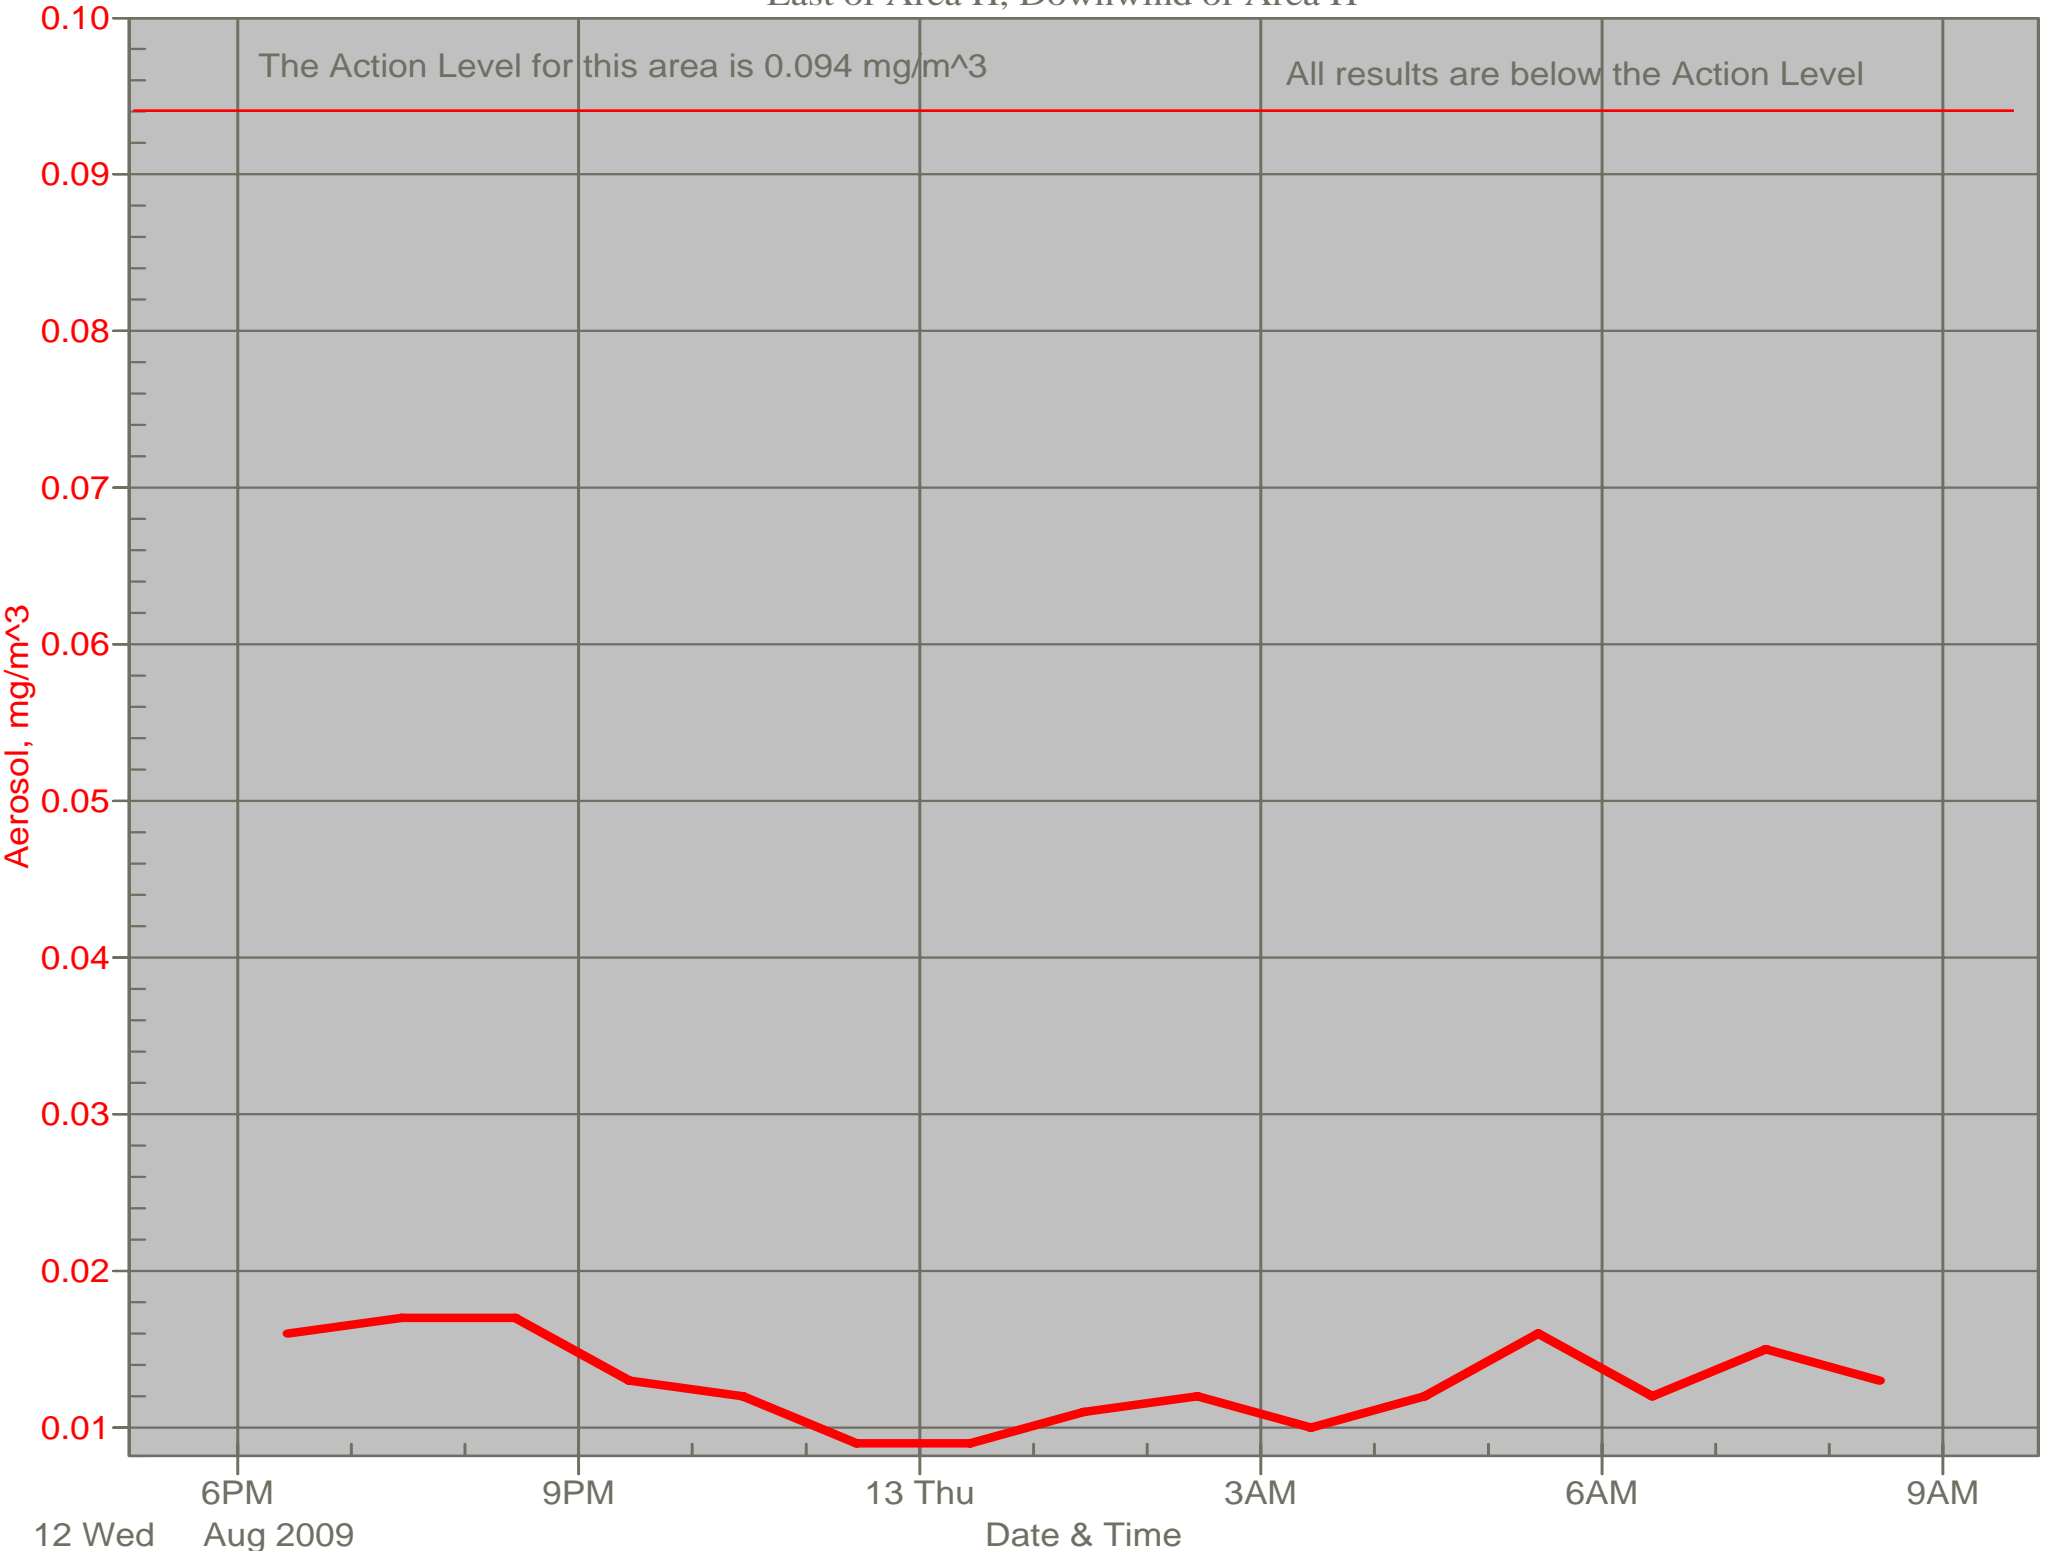

Air Monitor 2 Non-Working Hours

South of CA, Sulphur Creek Monitoring

Air Monitor 3 Non-Working Hours

East of Area H, Downwind of Area H

Air Monitor 6 Non-Working Hours

East of CA, Downwind of CA Material

Air Monitor 7 Non-Working Hours

Southwest of CA, Upwind of Site