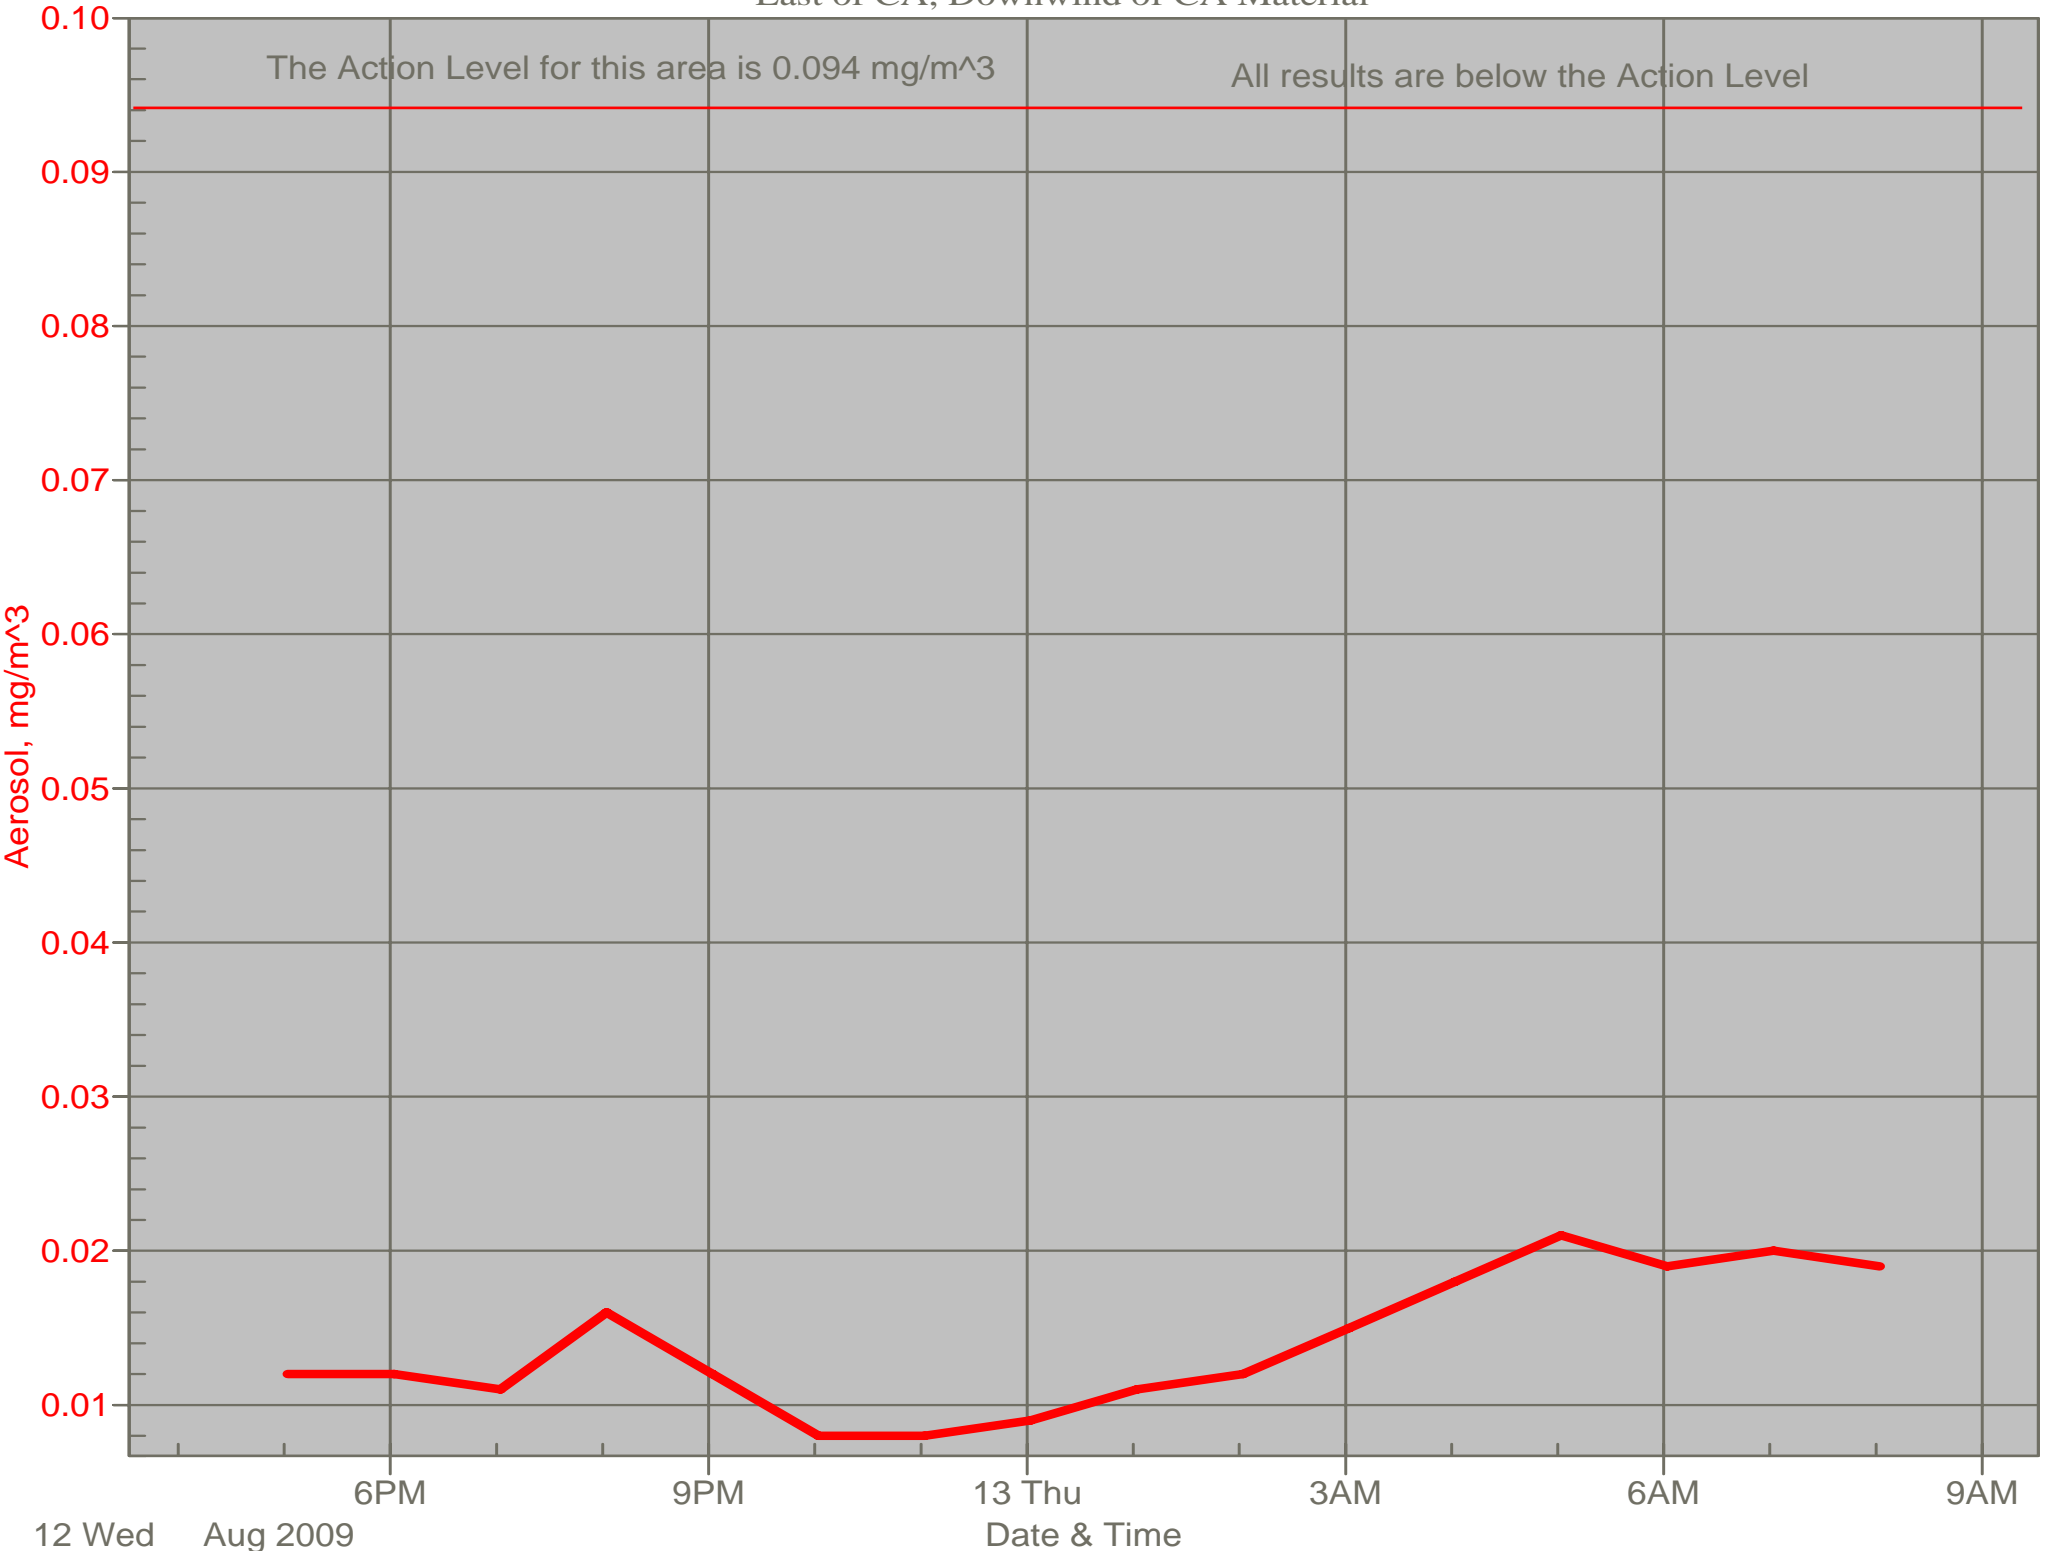

Air Monitor 2 Non-Working Hours

South of CA, Sulphur Creek Monitoring

Air Monitor 3 Non-Working Hours

East of Area H, Downwind of Area H

Air Monitor 6 Non-Working Hours

East of CA, Downwind of CA Material

Air Monitor 7 Non-Working Hours

Southwest of CA, Upwind of Site