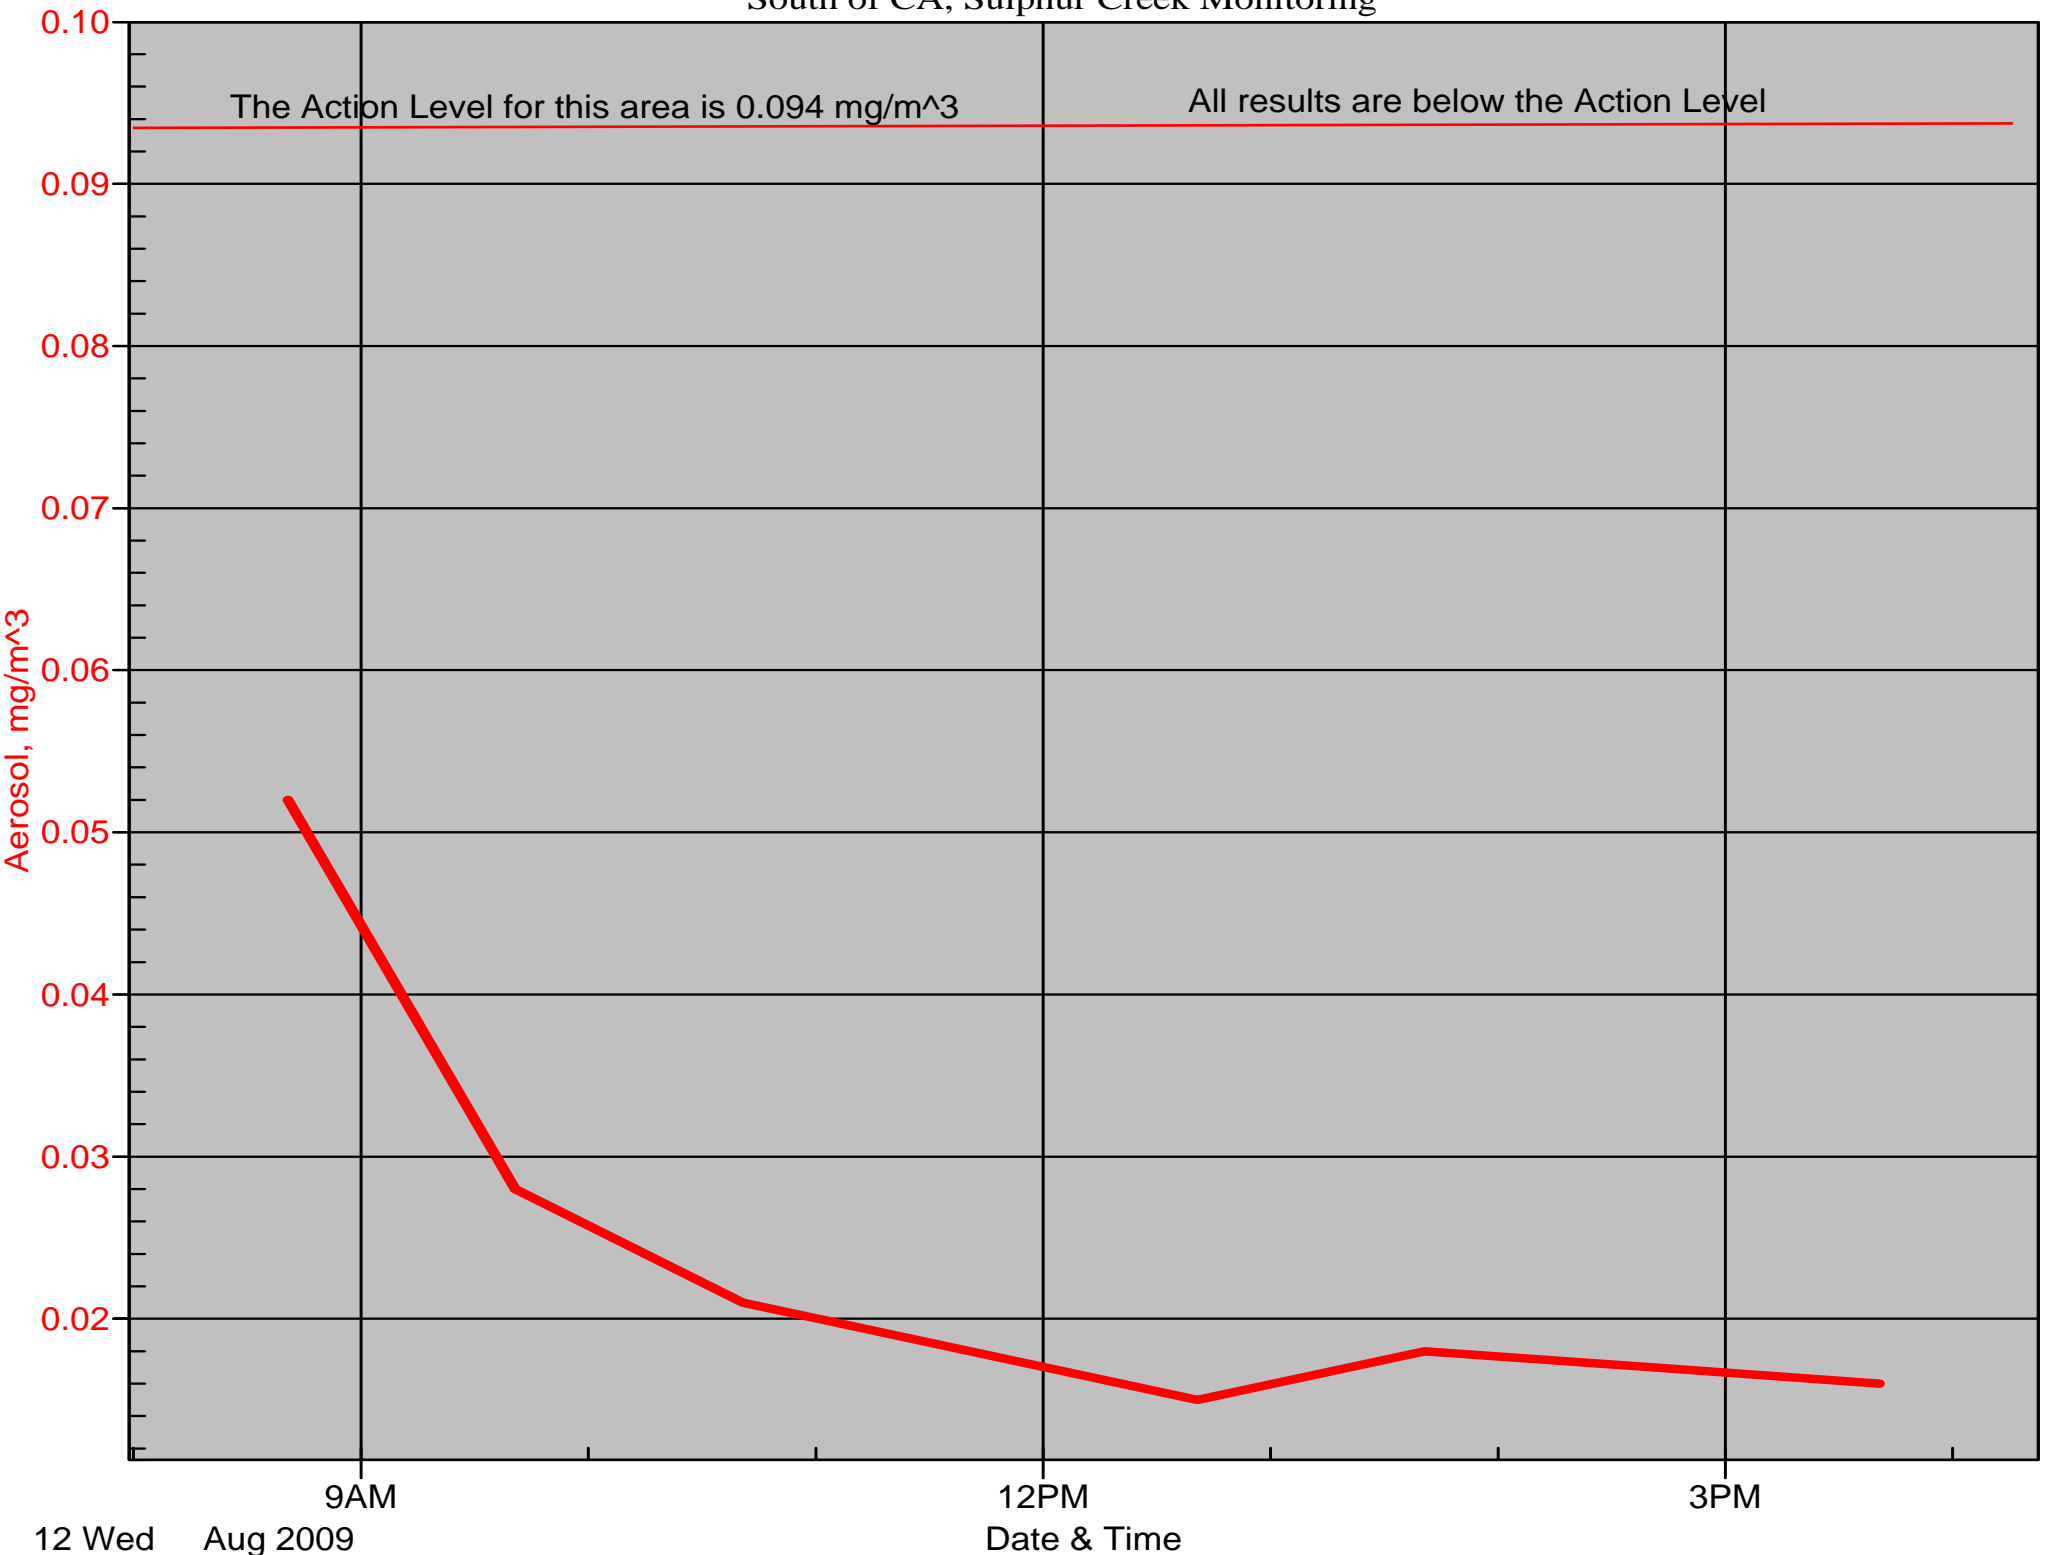

# Air Monitor 2

South of CA, Sulphur Creek Monitoring