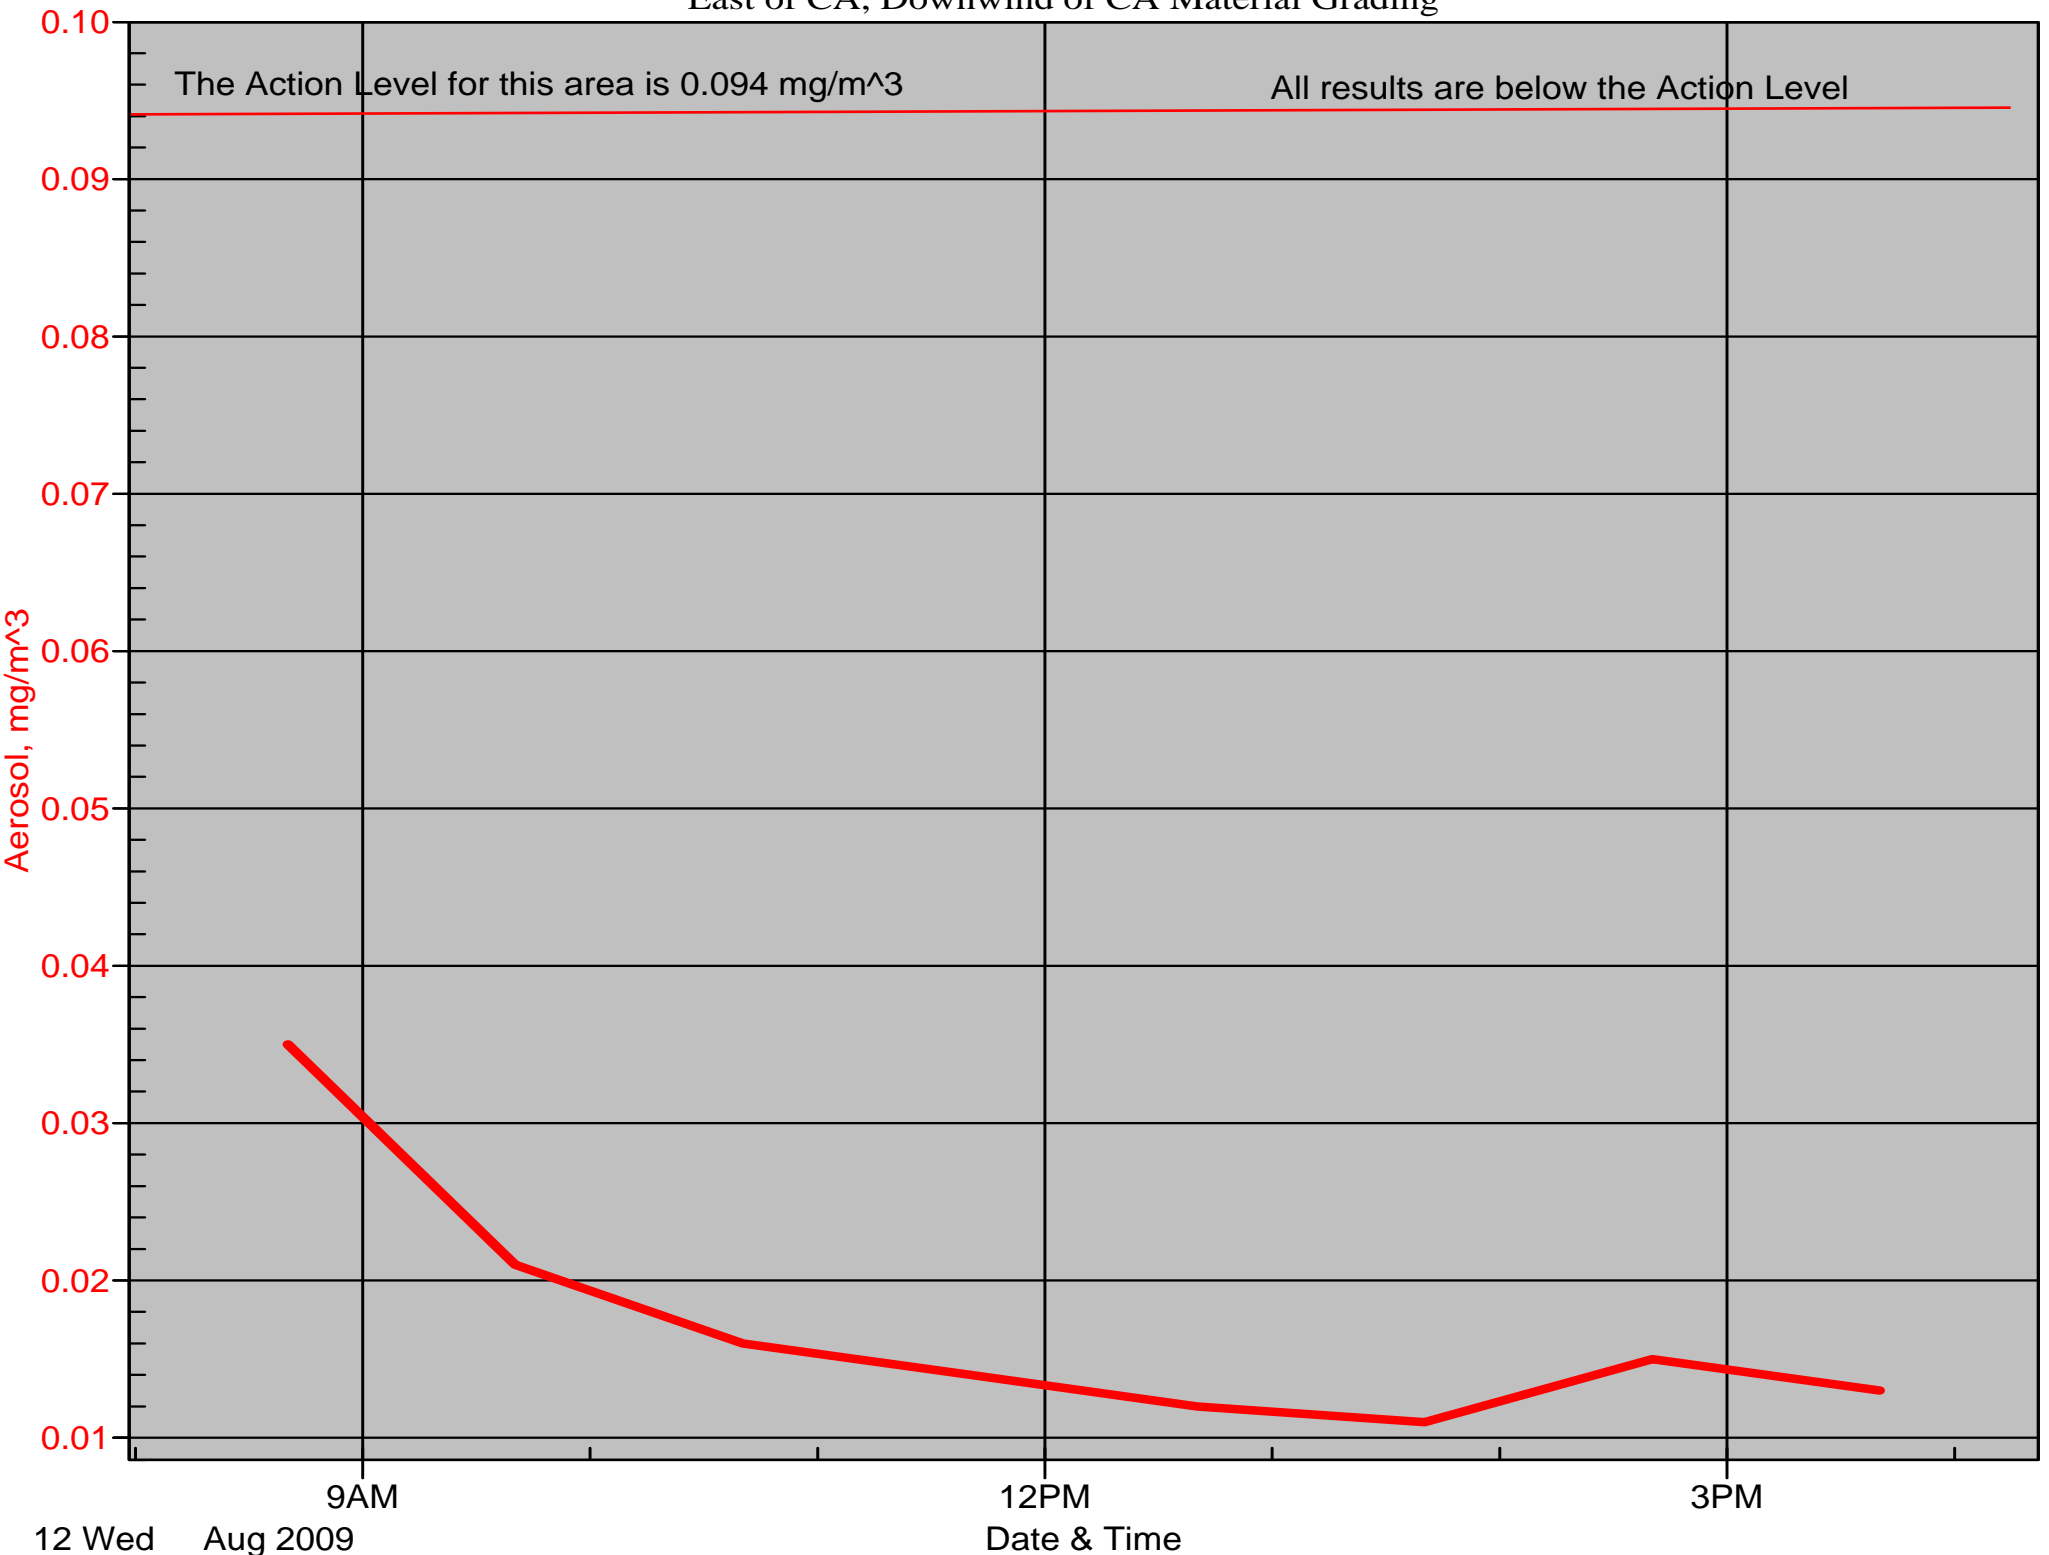

Air Monitor 6

East of CA, Downwind of CA Material Grading