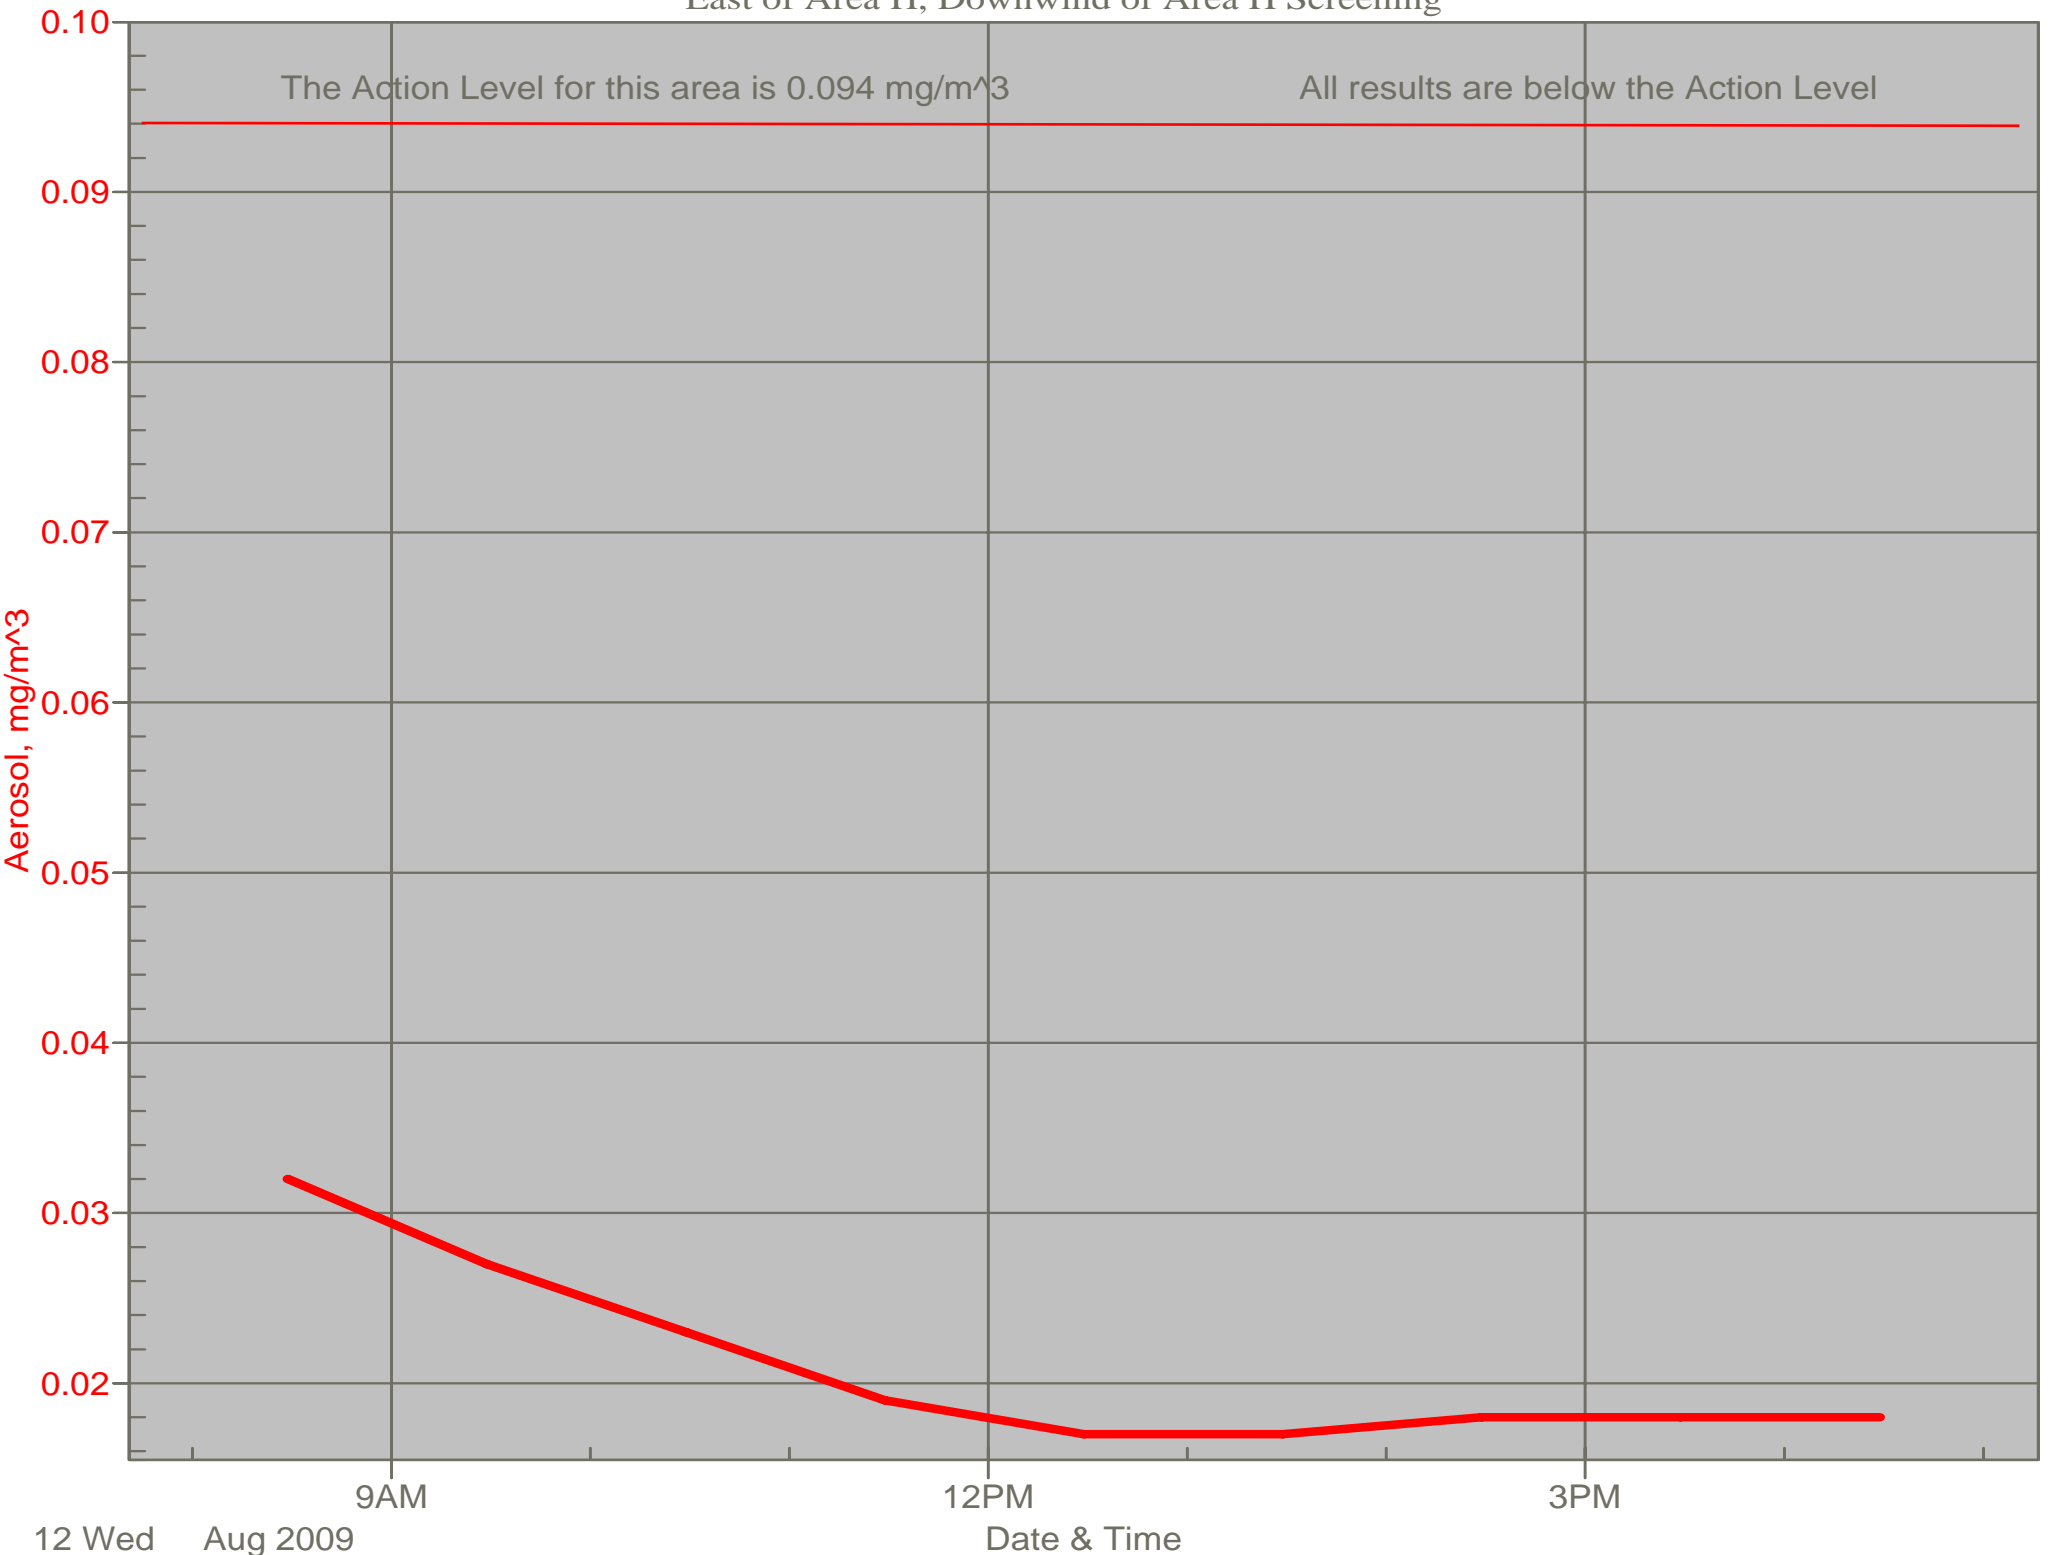

# Air Monitor 2

South of CA, Sulphur Creek Monitoring

# Air Monitor 3

East of Area H, Downwind of Area H Screening

# Air Monitor 4

South of CA, Sulphur Creek Monitoring (2)