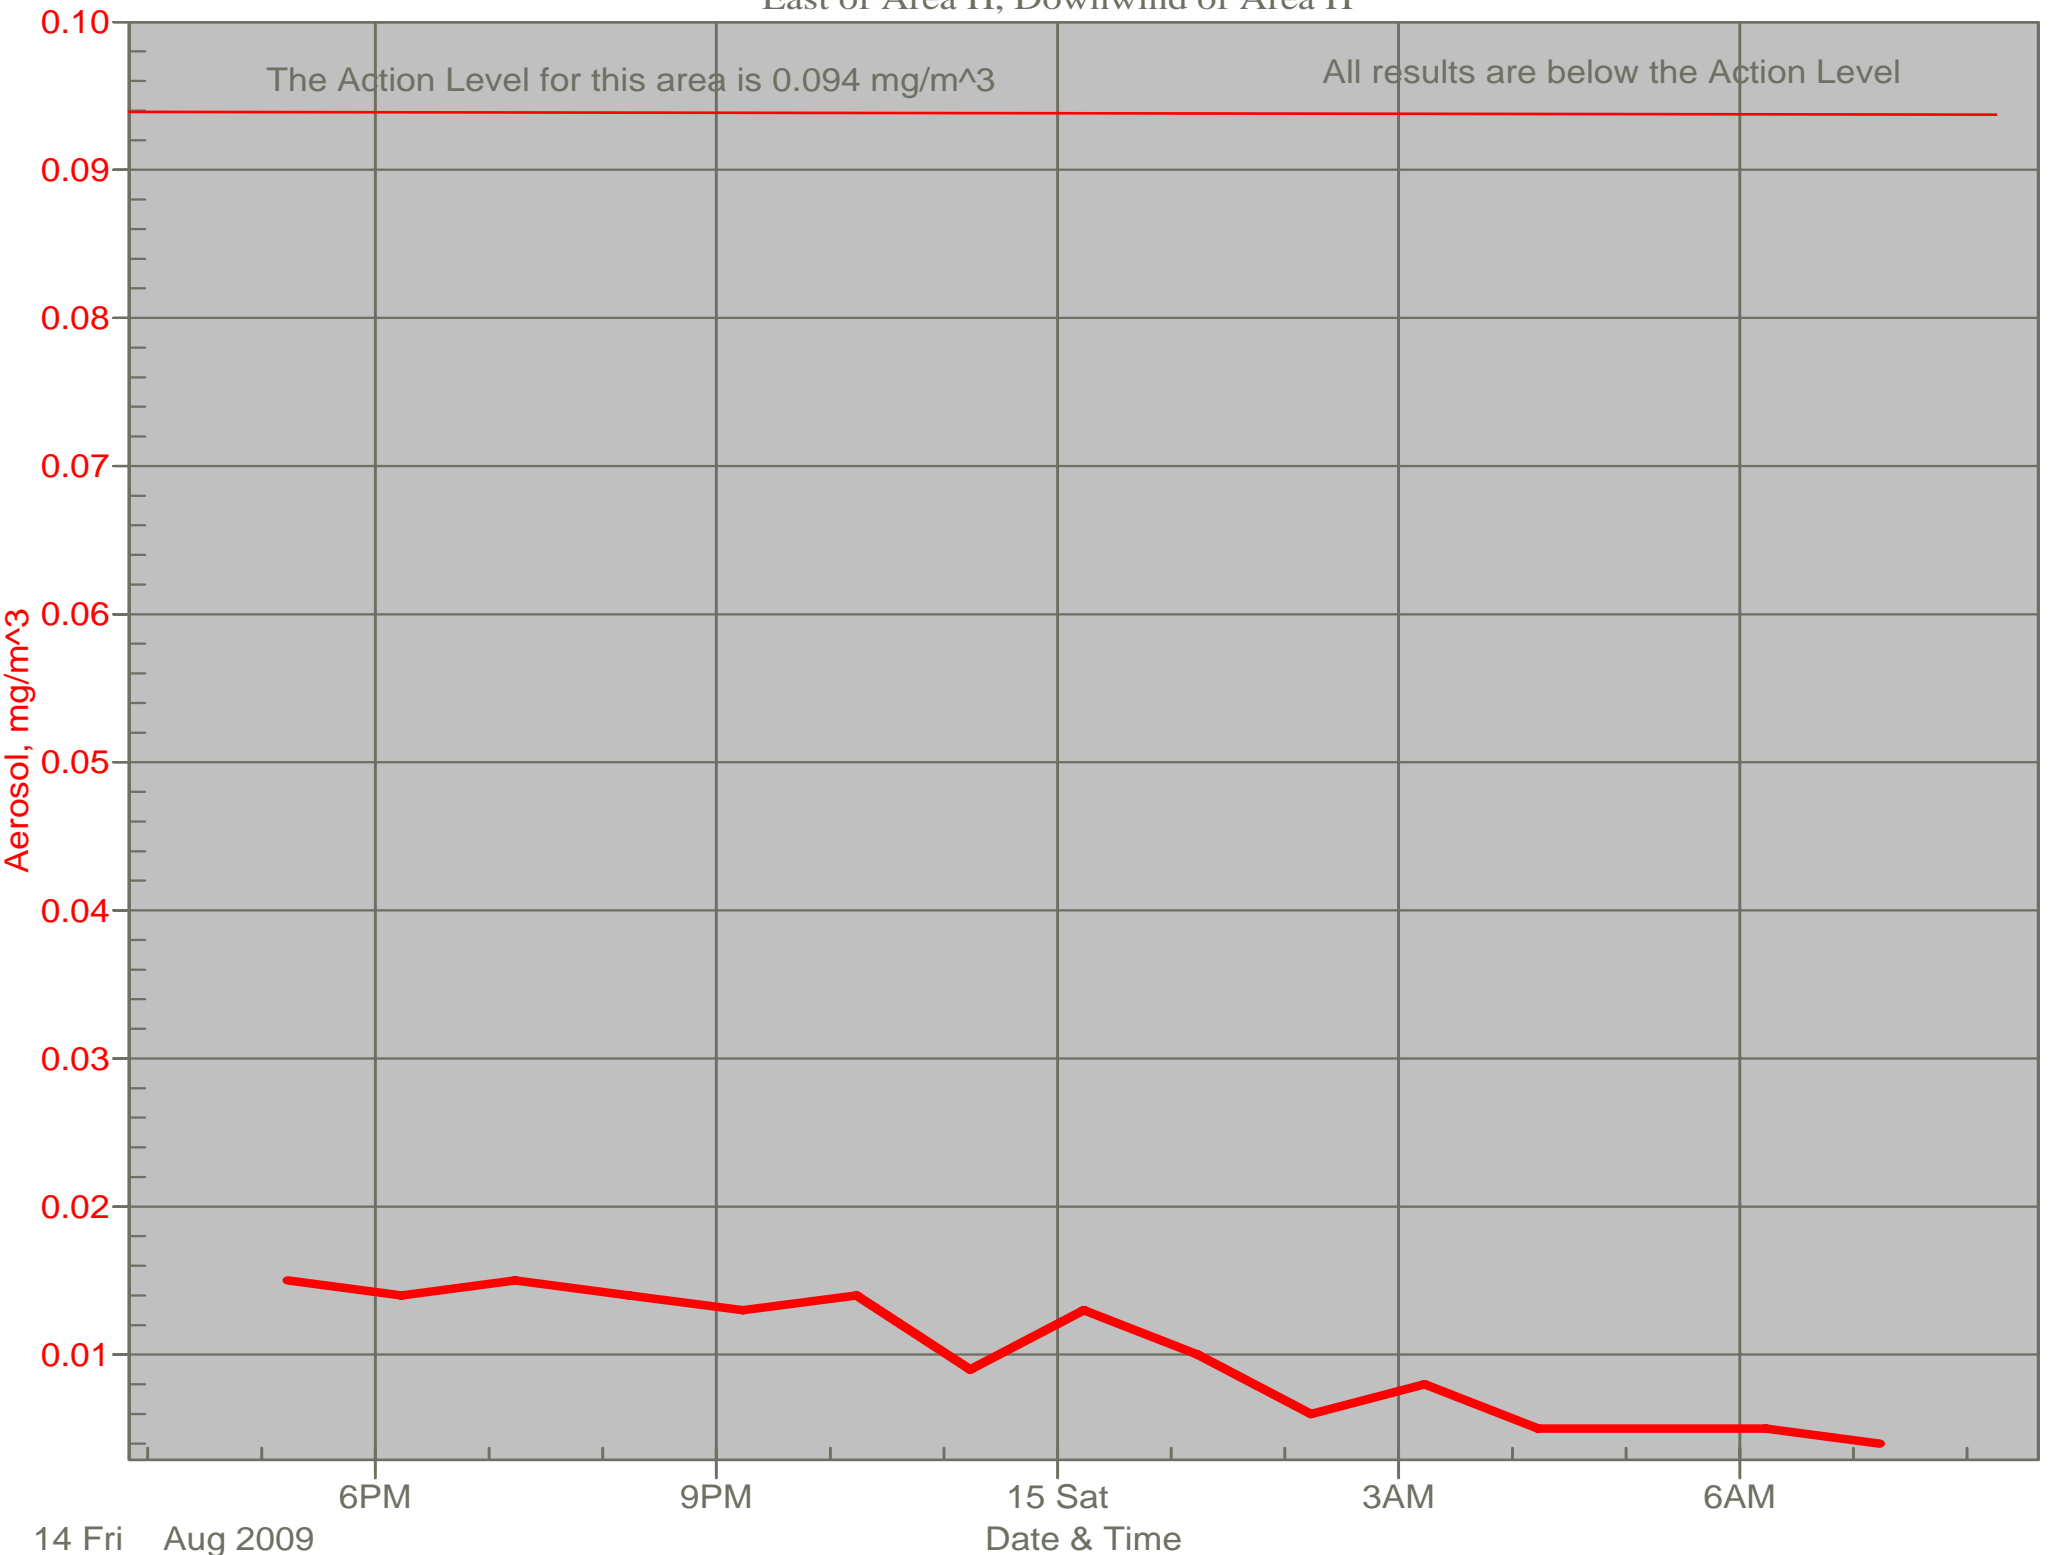

Air Monitor 2 Non-Working Hours

South of CA, Sulphur Creek Monitoring

Air Monitor 3 Non-Working Hours

East of Area H, Downwind of Area H

Air Monitor 6 Non-Working Hours

East of CA, Downwind of CA Material

Air Monitor 7 Non-Working Hours

Southwest of CA, Upwind of Site