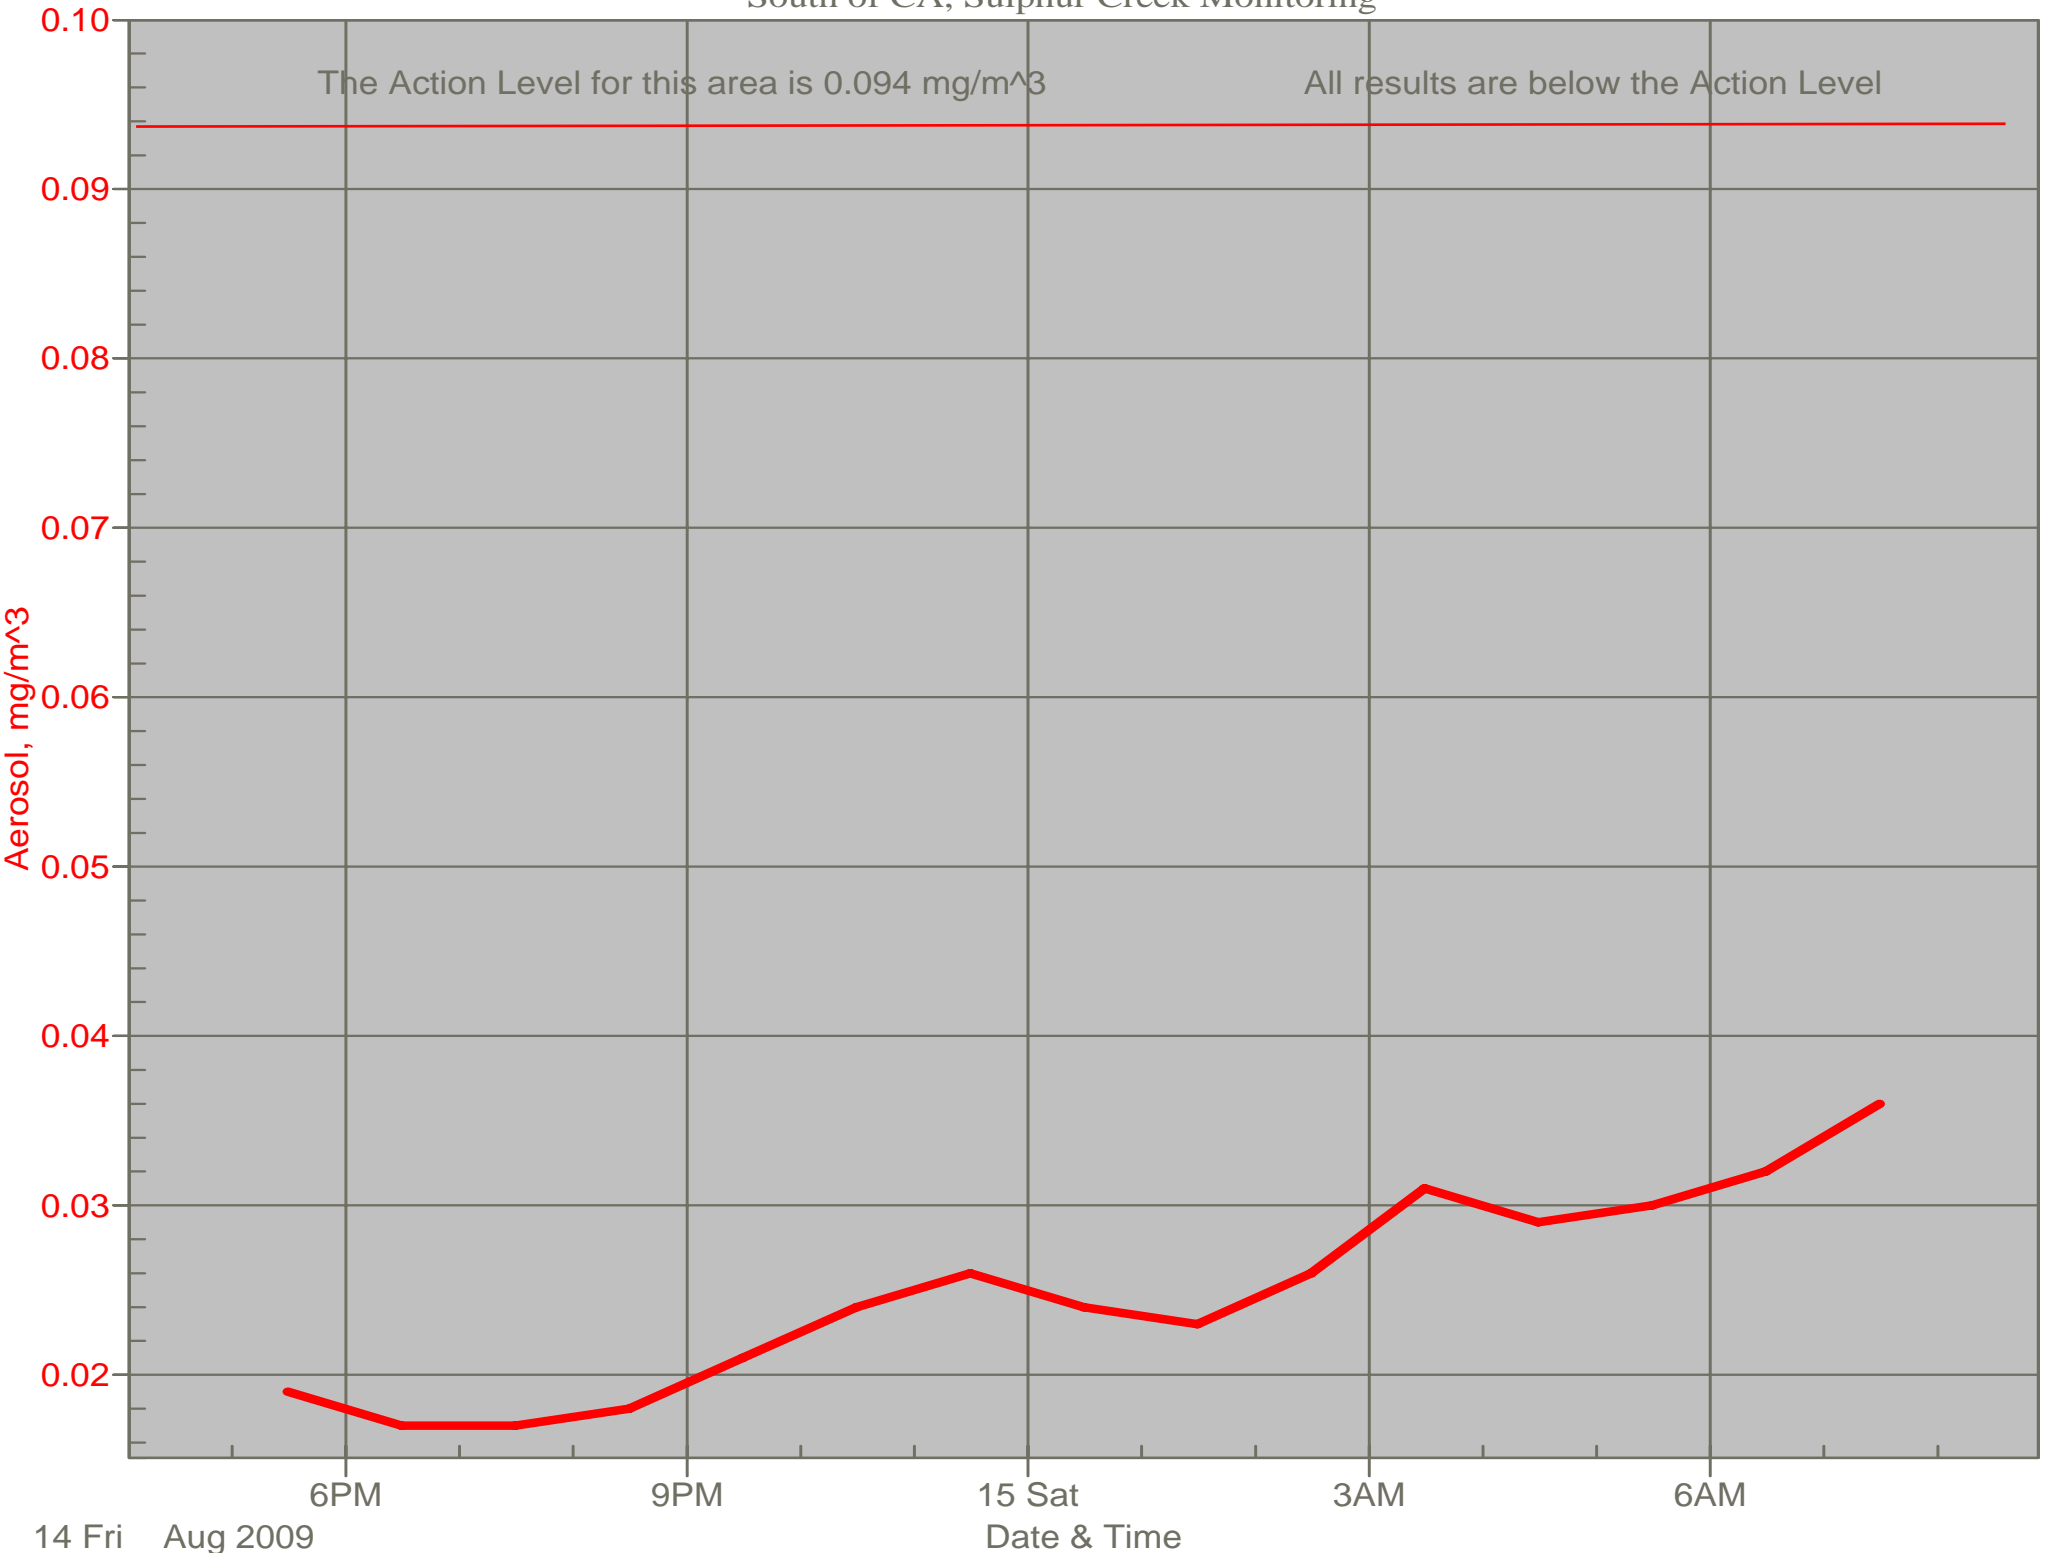

Air Monitor 2 Non-Working Hours

South of CA, Sulphur Creek Monitoring

Air Monitor 3 Non-Working Hours

East of Area H, Downwind of Area H

Air Monitor 6 Non-Working Hours

East of CA, Downwind of CA Material

Air Monitor 7 Non-Working Hours

Southwest of CA, Upwind of Site