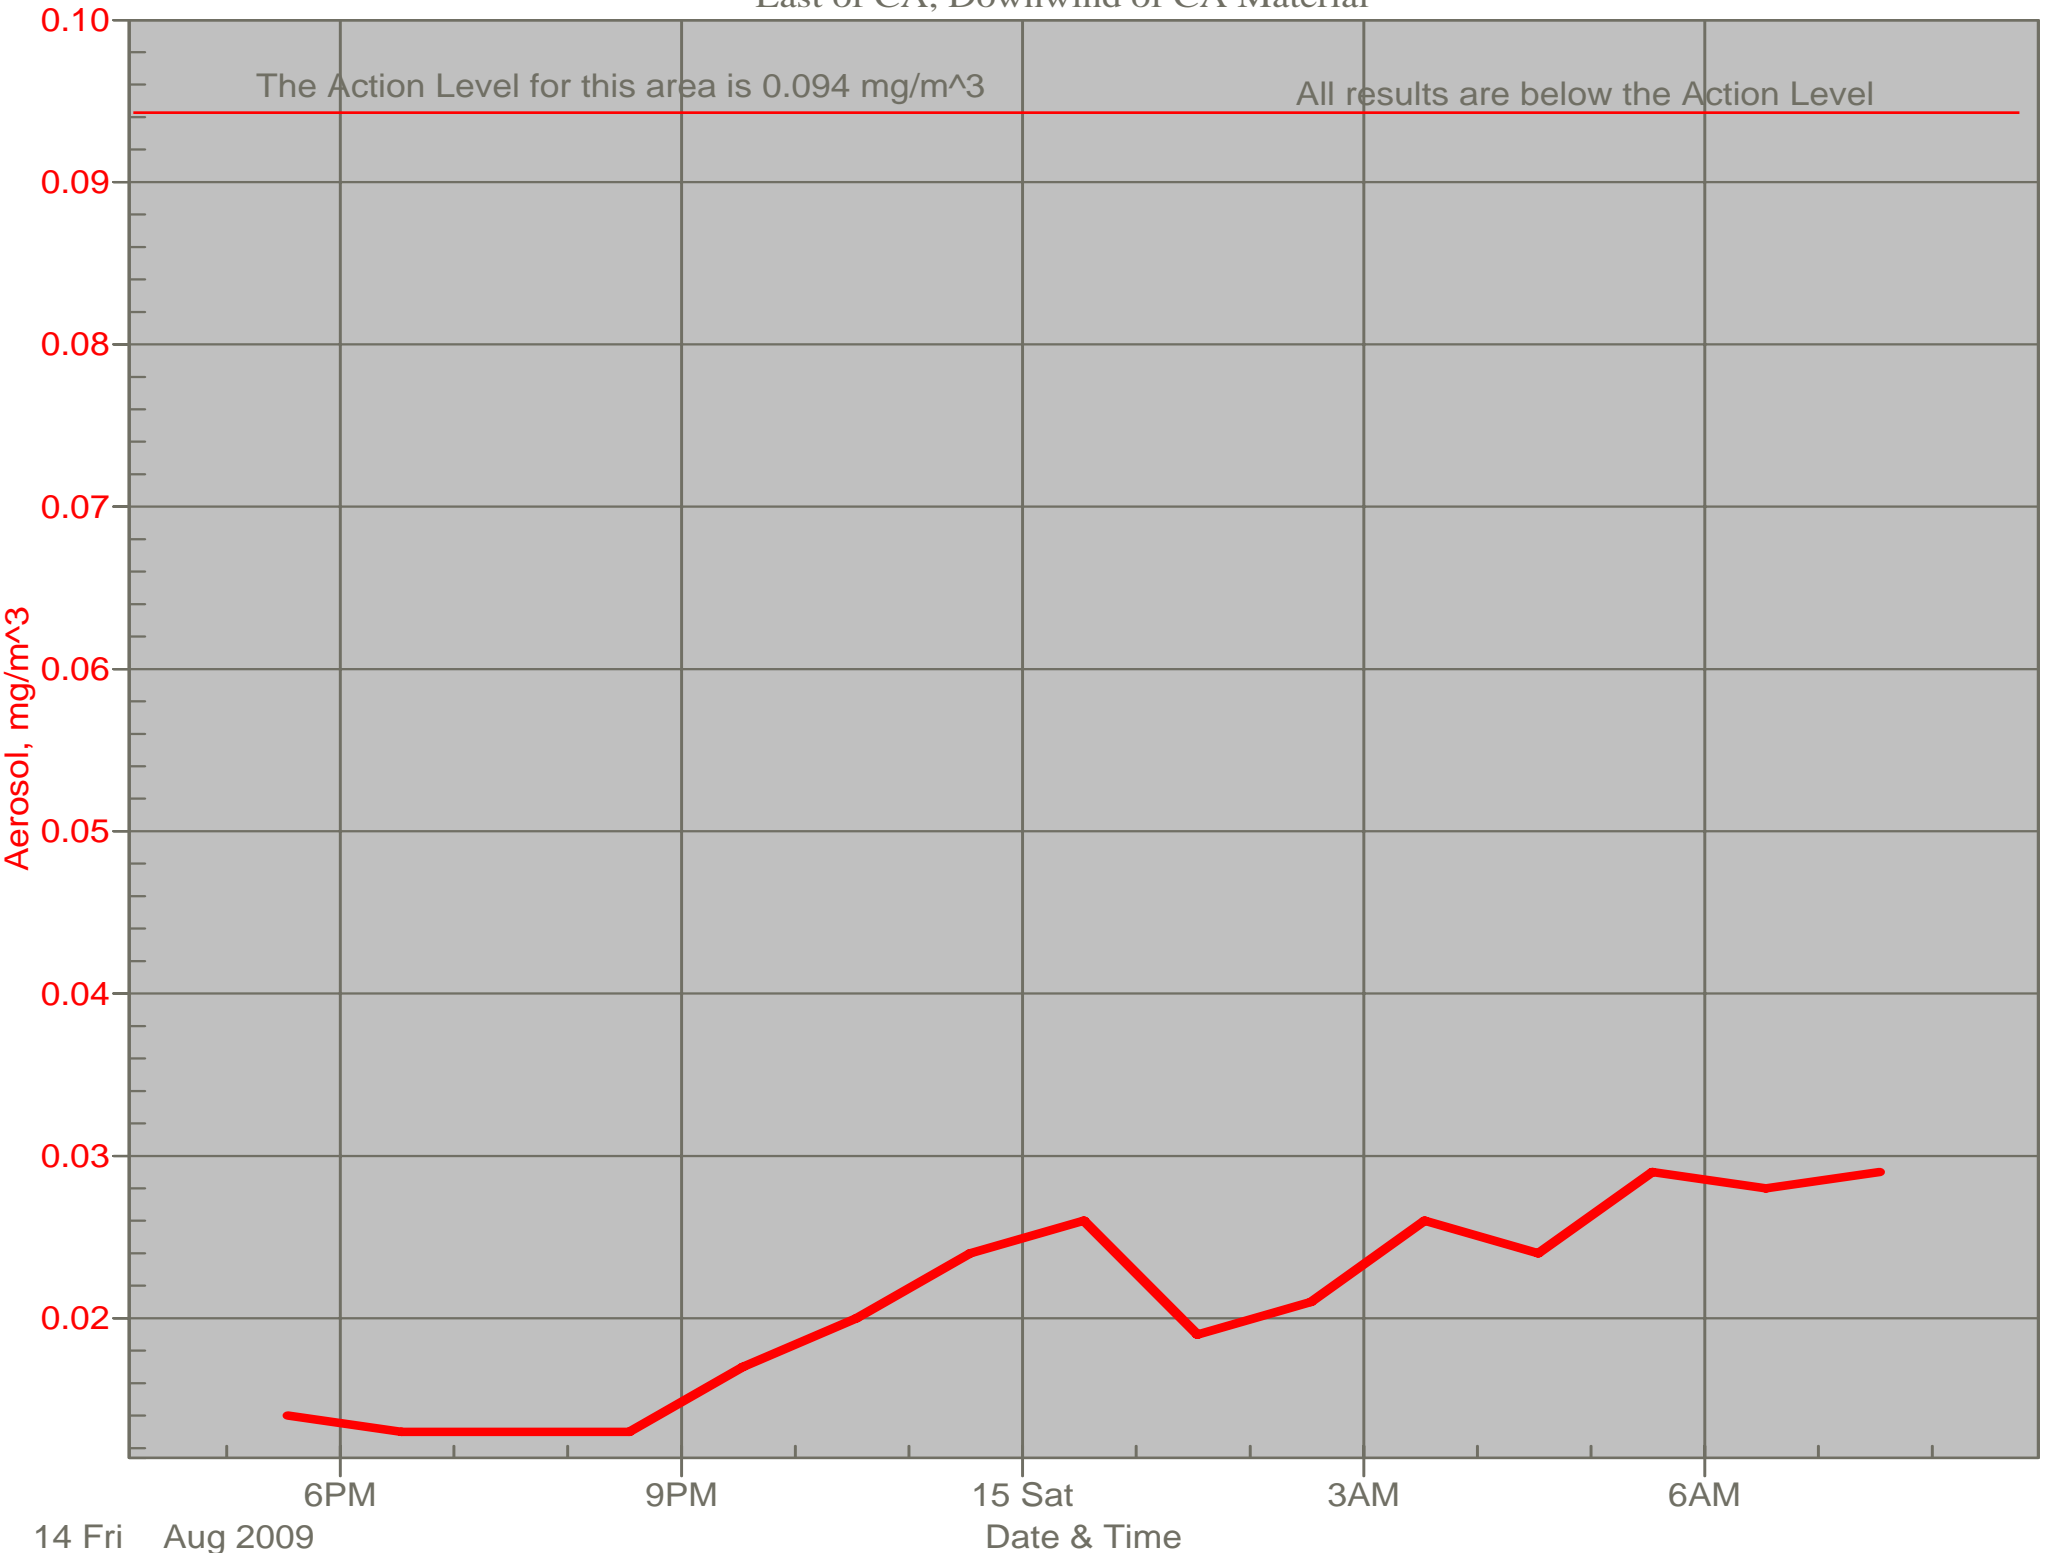

Air Monitor 2 Non-Working Hours

South of CA, Sulphur Creek Monitoring

Air Monitor 3 Non-Working Hours

East of Area H, Downwind of Area H

Air Monitor 6 Non-Working Hours

East of CA, Downwind of CA Material

Air Monitor 7 Non-Working Hours

Southwest of CA, Upwind of Site