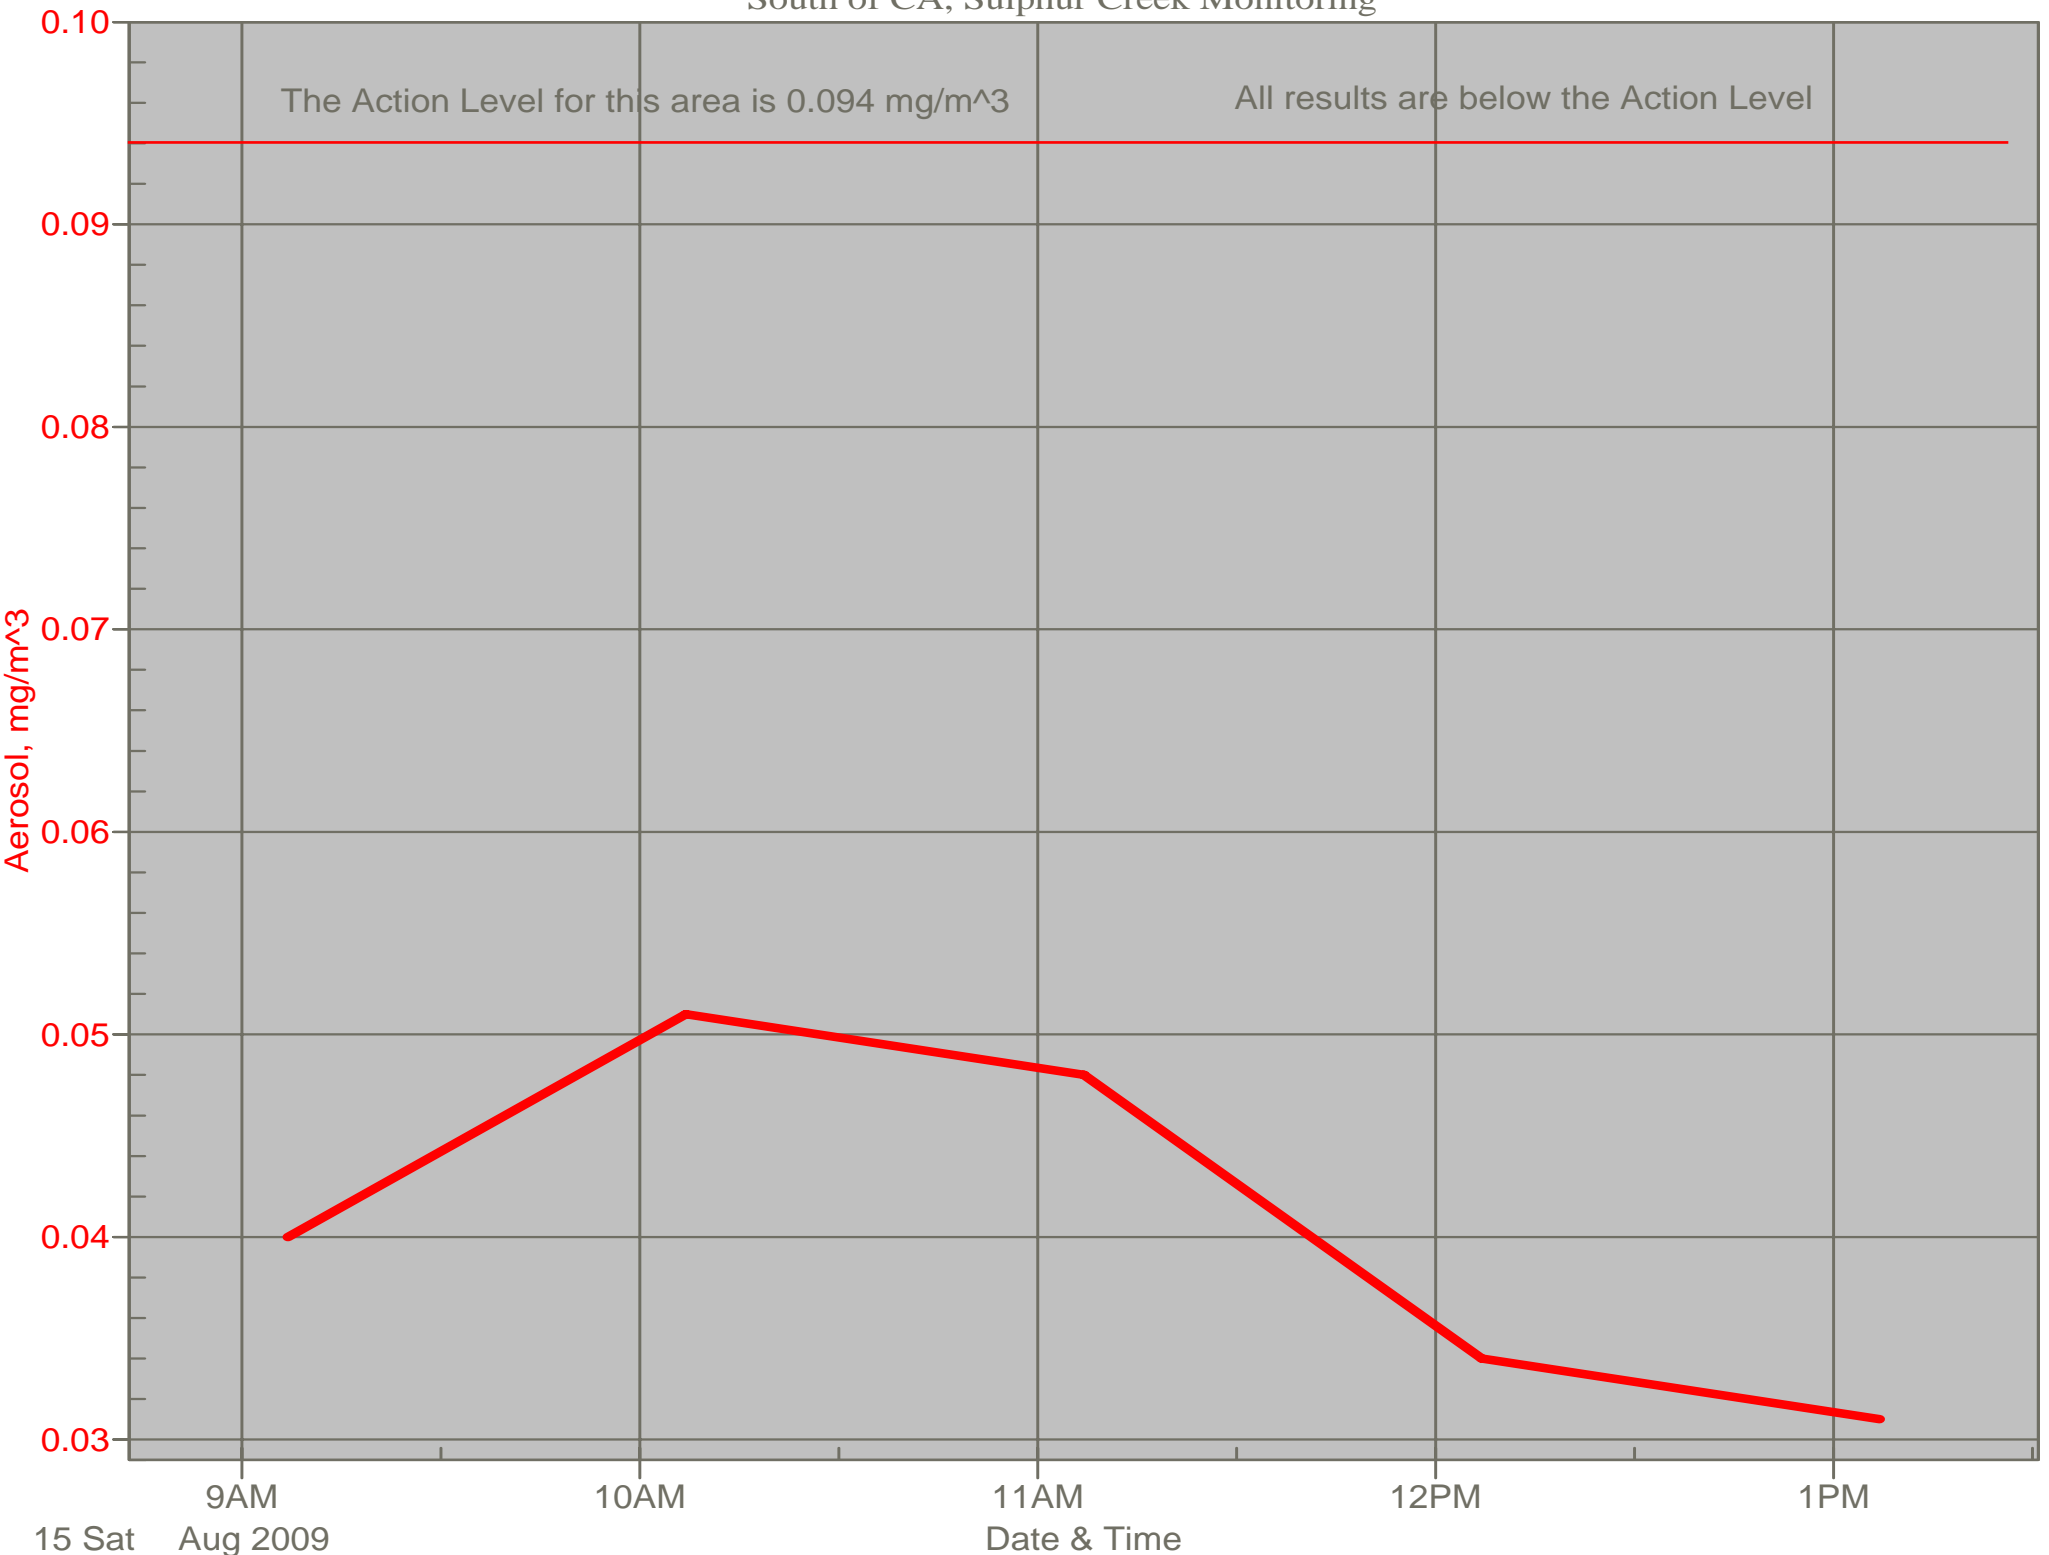

Air Monitor 2

South of CA, Sulphur Creek Monitoring

Air Monitor 3

East of Area H, Downwind of Area H

Air Monitor 6

East of CA, Downwind of CA Material Grading

Air Monitor 7

Southwest of CA, Upwind of Site Activities