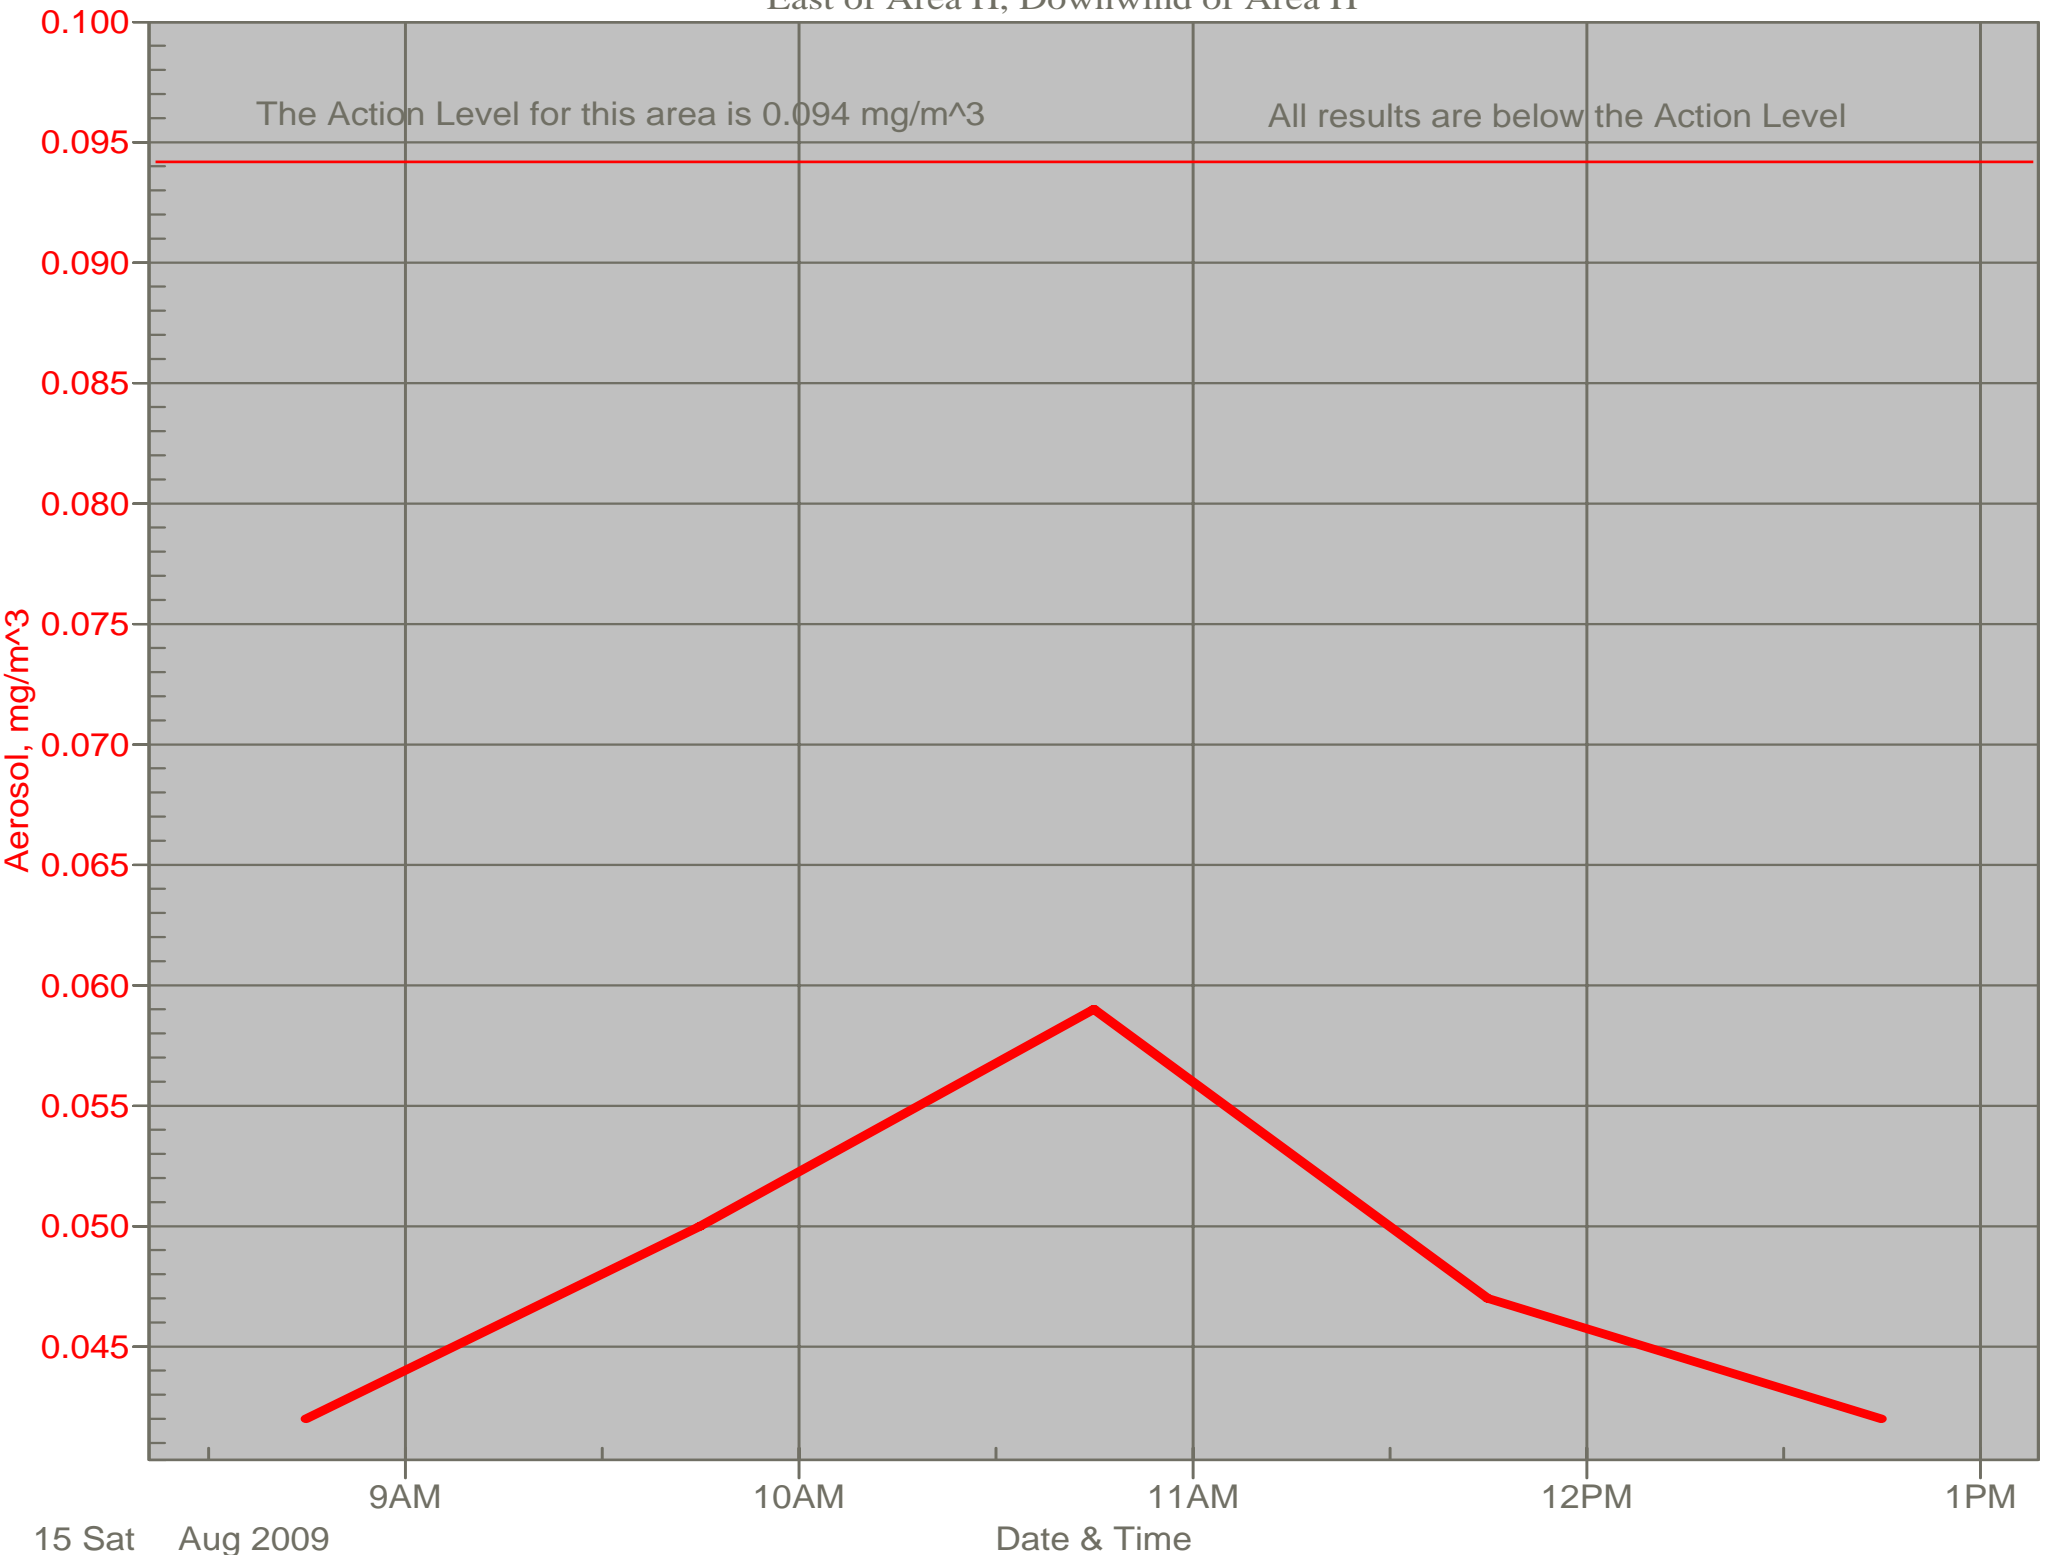

Air Monitor 2

South of CA, Sulphur Creek Monitoring

Air Monitor 3

East of Area H, Downwind of Area H

Air Monitor 6

East of CA, Downwind of CA Material Grading

Air Monitor 7

Southwest of CA, Upwind of Site Activities