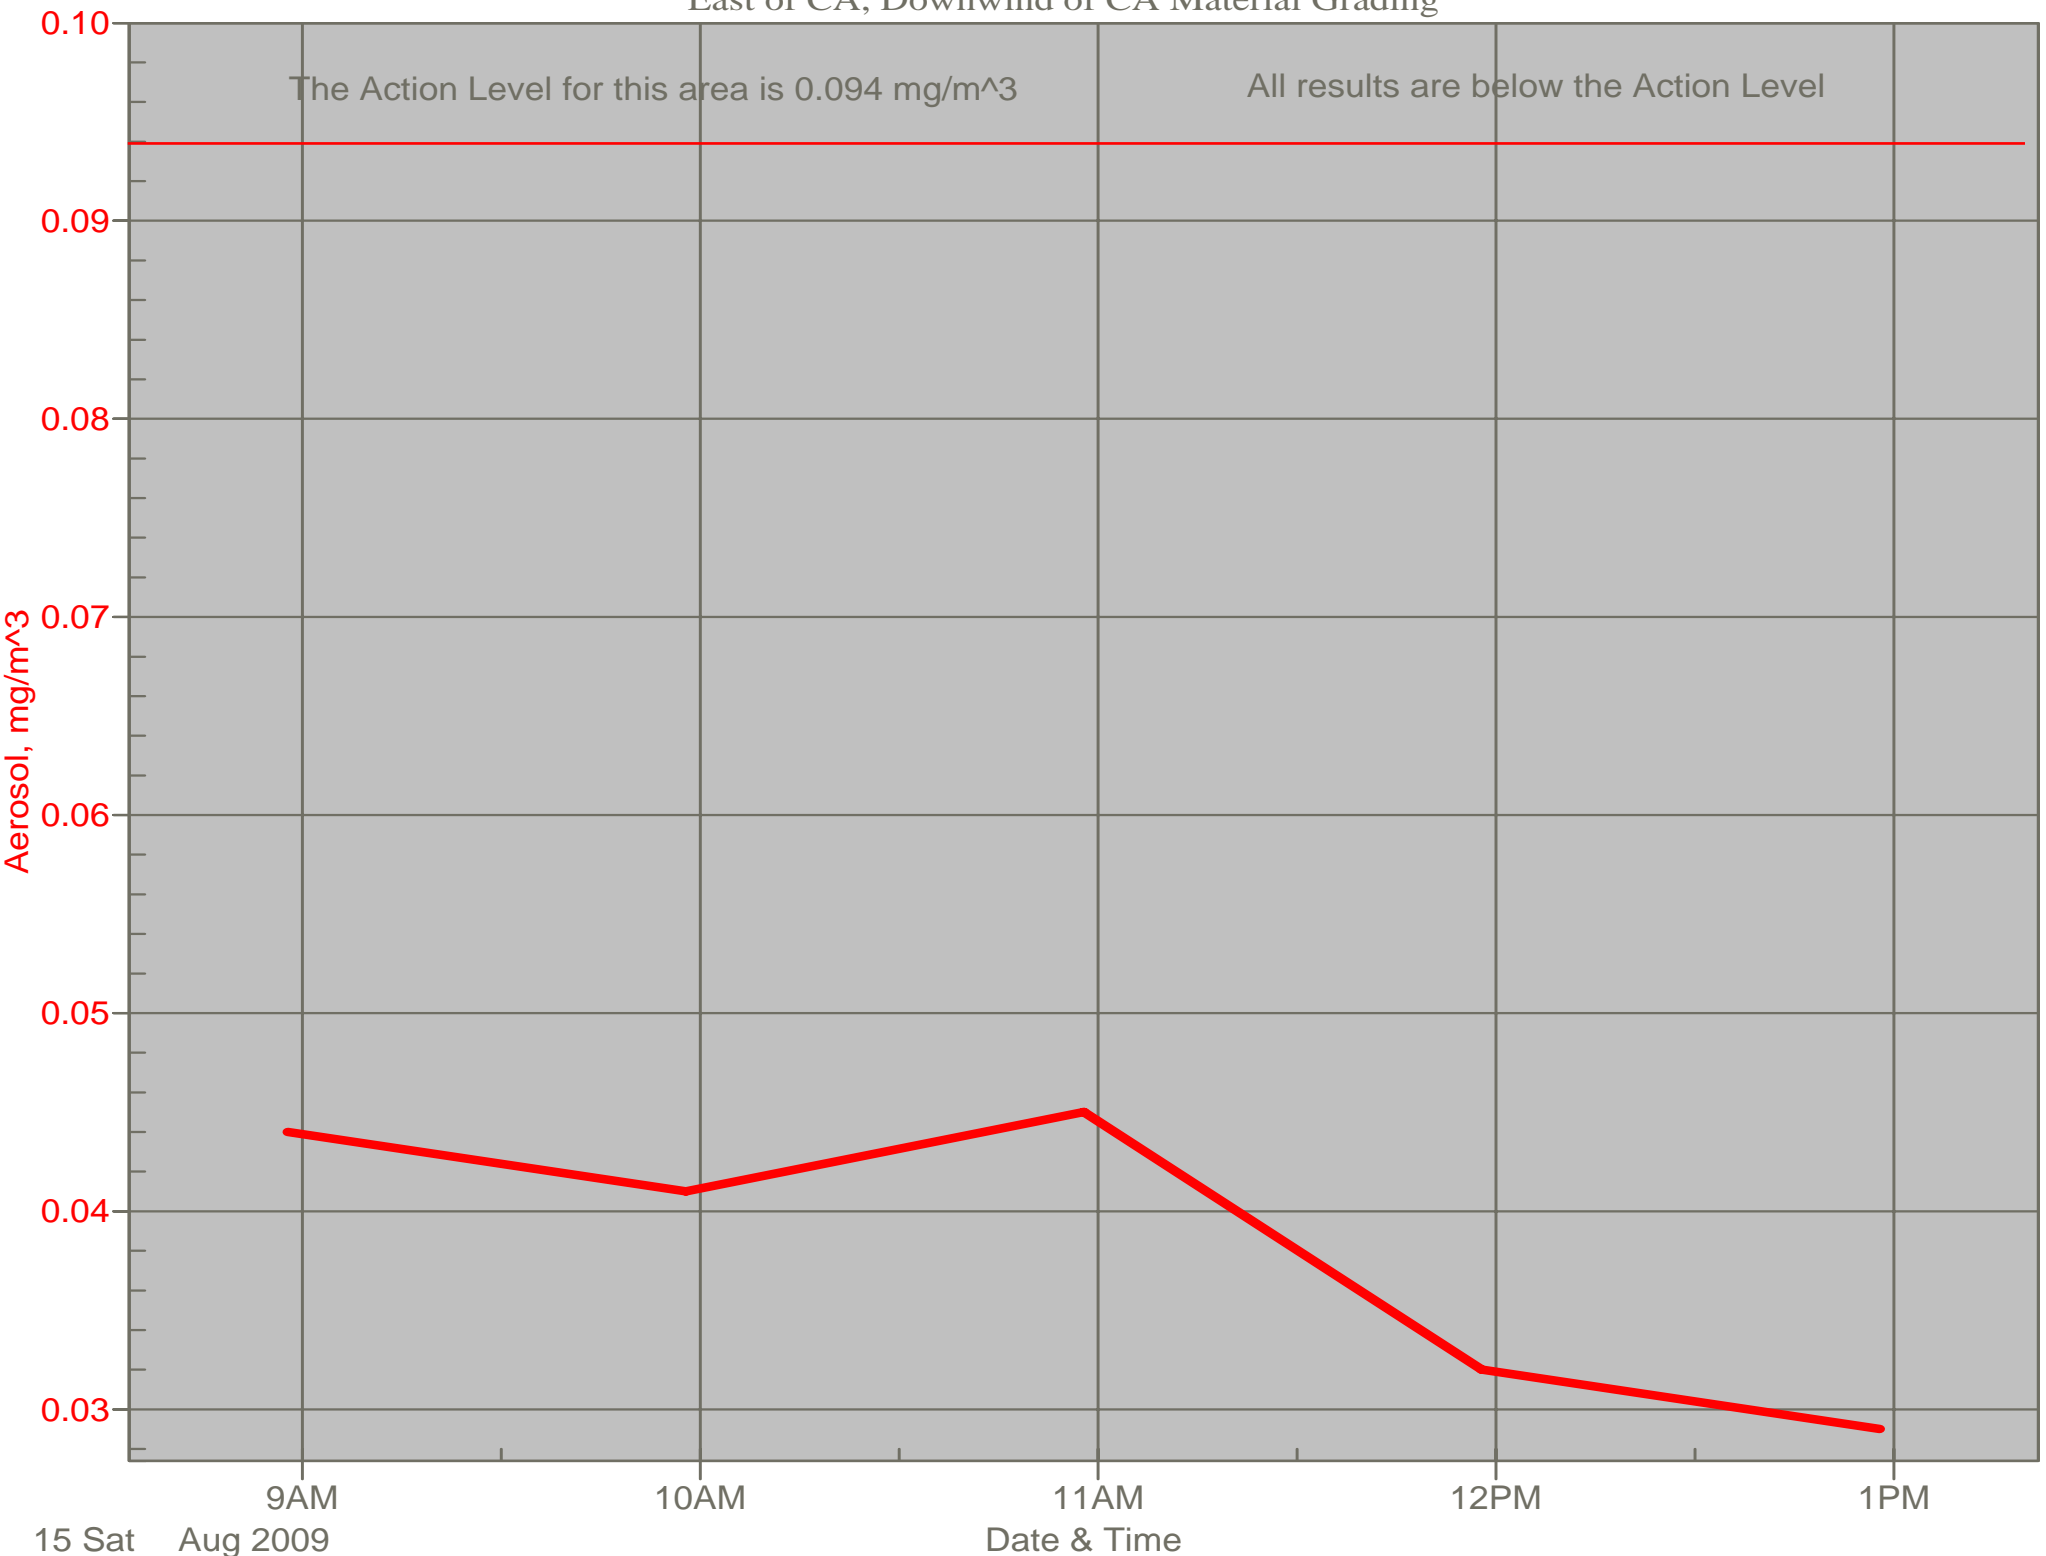

Air Monitor 2

South of CA, Sulphur Creek Monitoring

Air Monitor 3

East of Area H, Downwind of Area H

Air Monitor 6

East of CA, Downwind of CA Material Grading

Air Monitor 7

Southwest of CA, Upwind of Site Activities