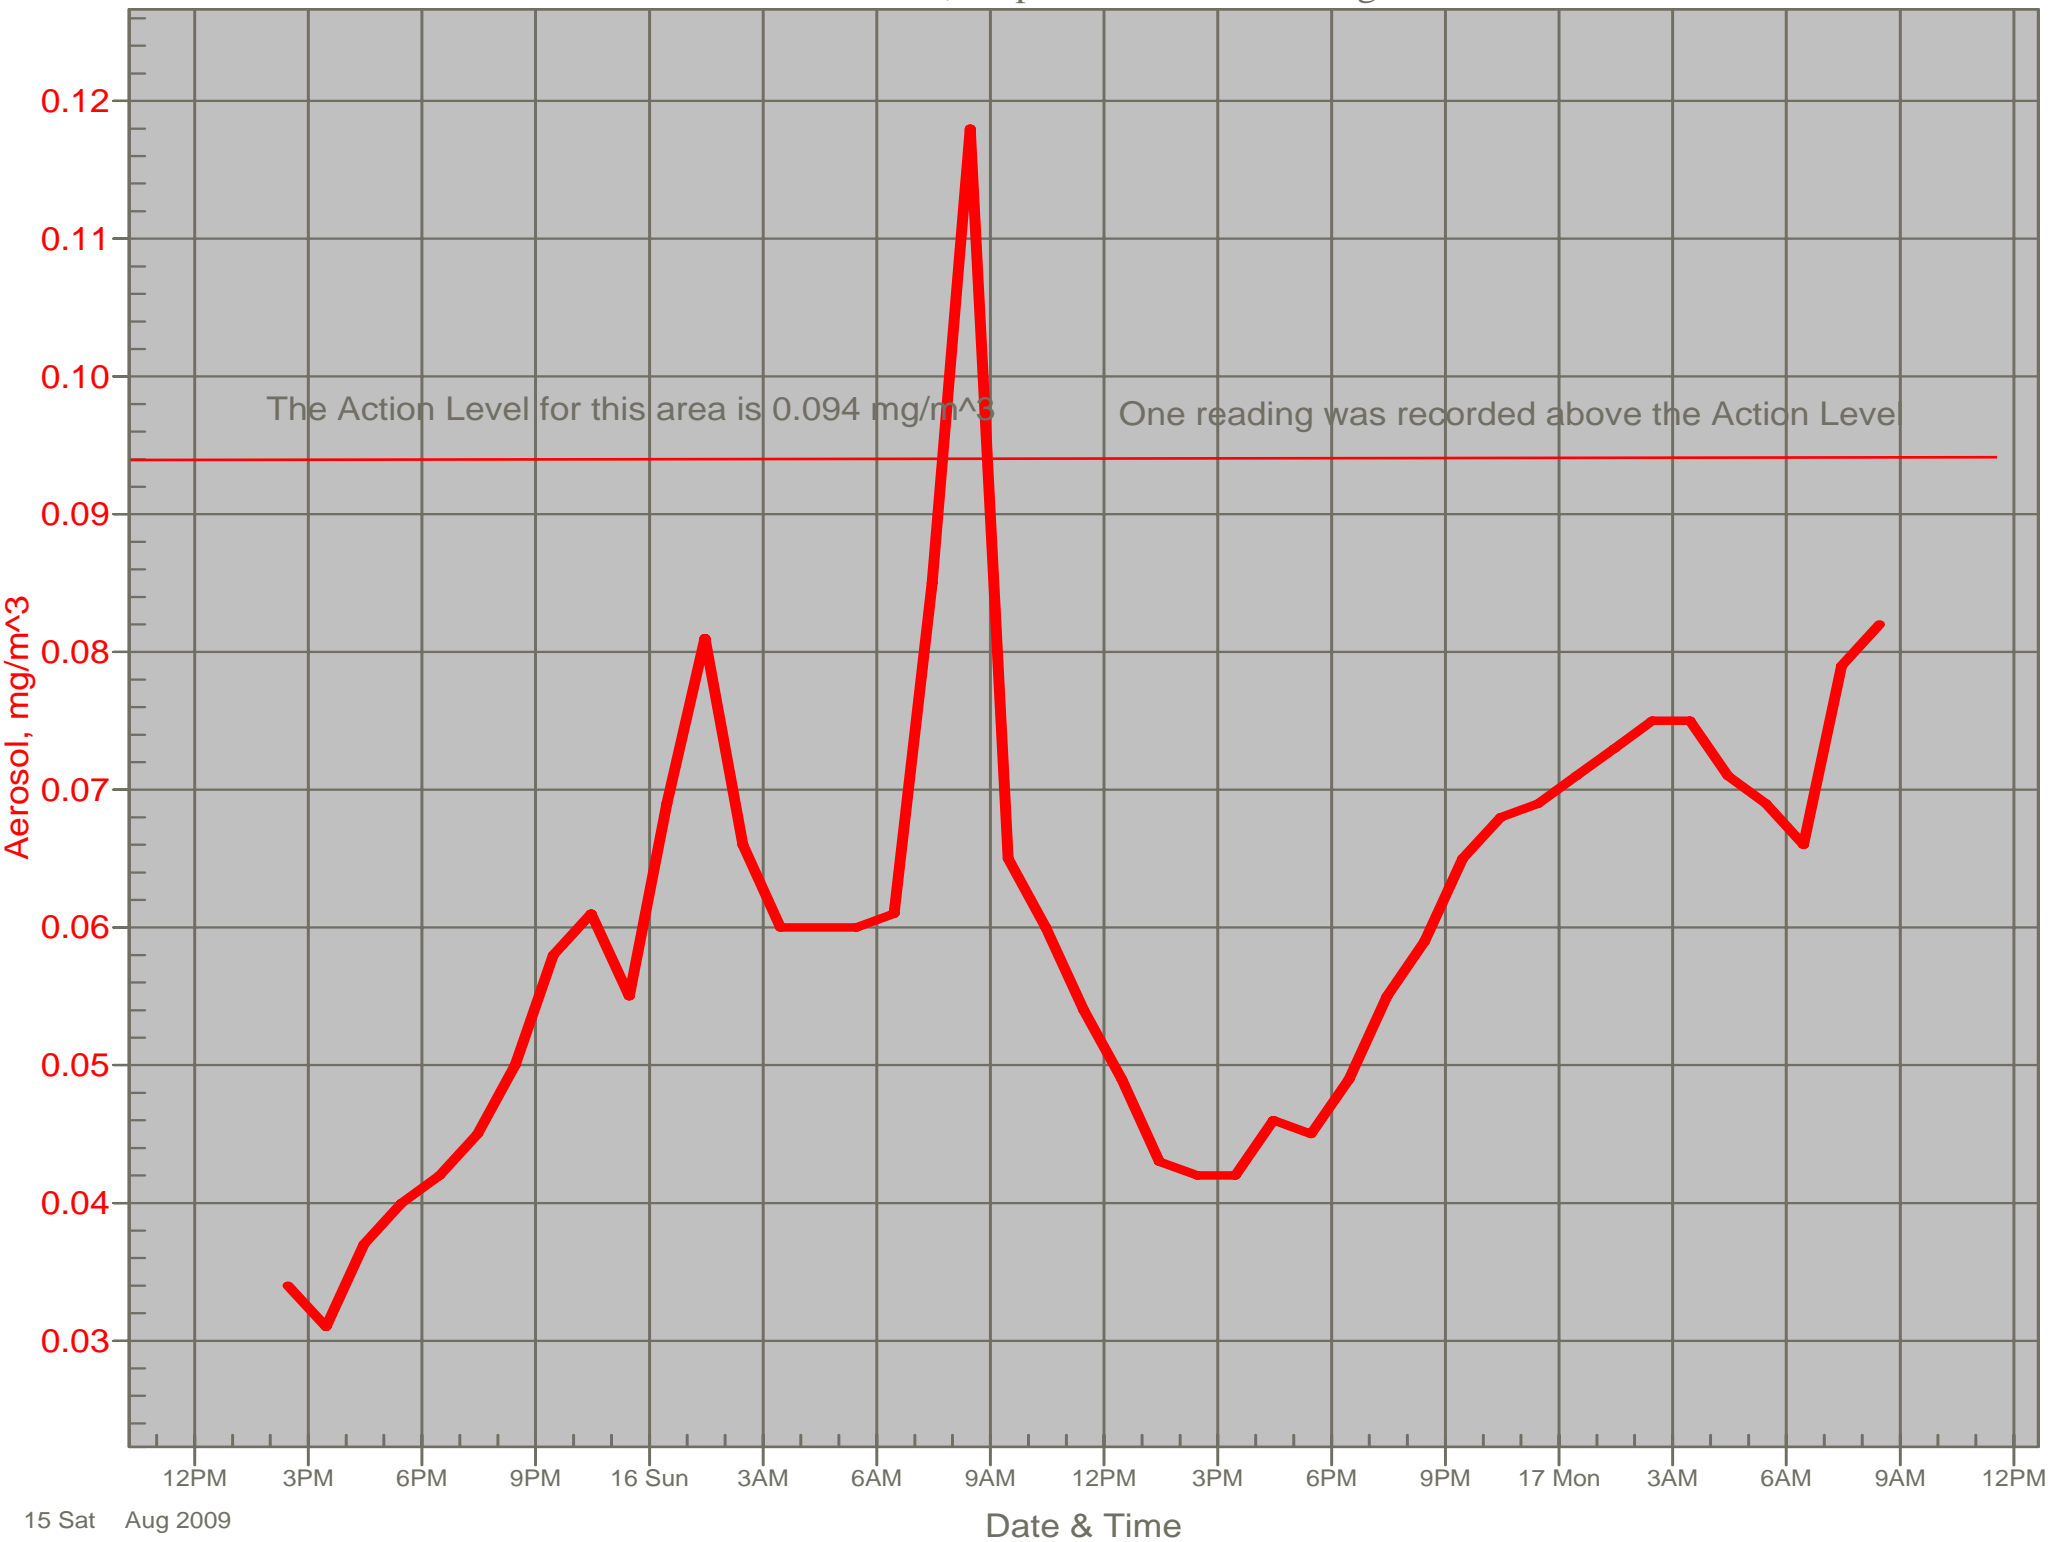

Air Monitor 2 Non-Working Hours

South of CA, Sulphur Creek Monitoring

The Action Level for this area is 0.094 mg/m³

One reading was recorded above the Action Level

Air Monitor 3 Non-Working Hours

East of Area H, Downwind of Area H

Air Monitor 6 Non-Working Hours

East of CA, Downwind of CA Material

Air Monitor 7 Non-Working Hours

Southwest of CA, Upwind of Site