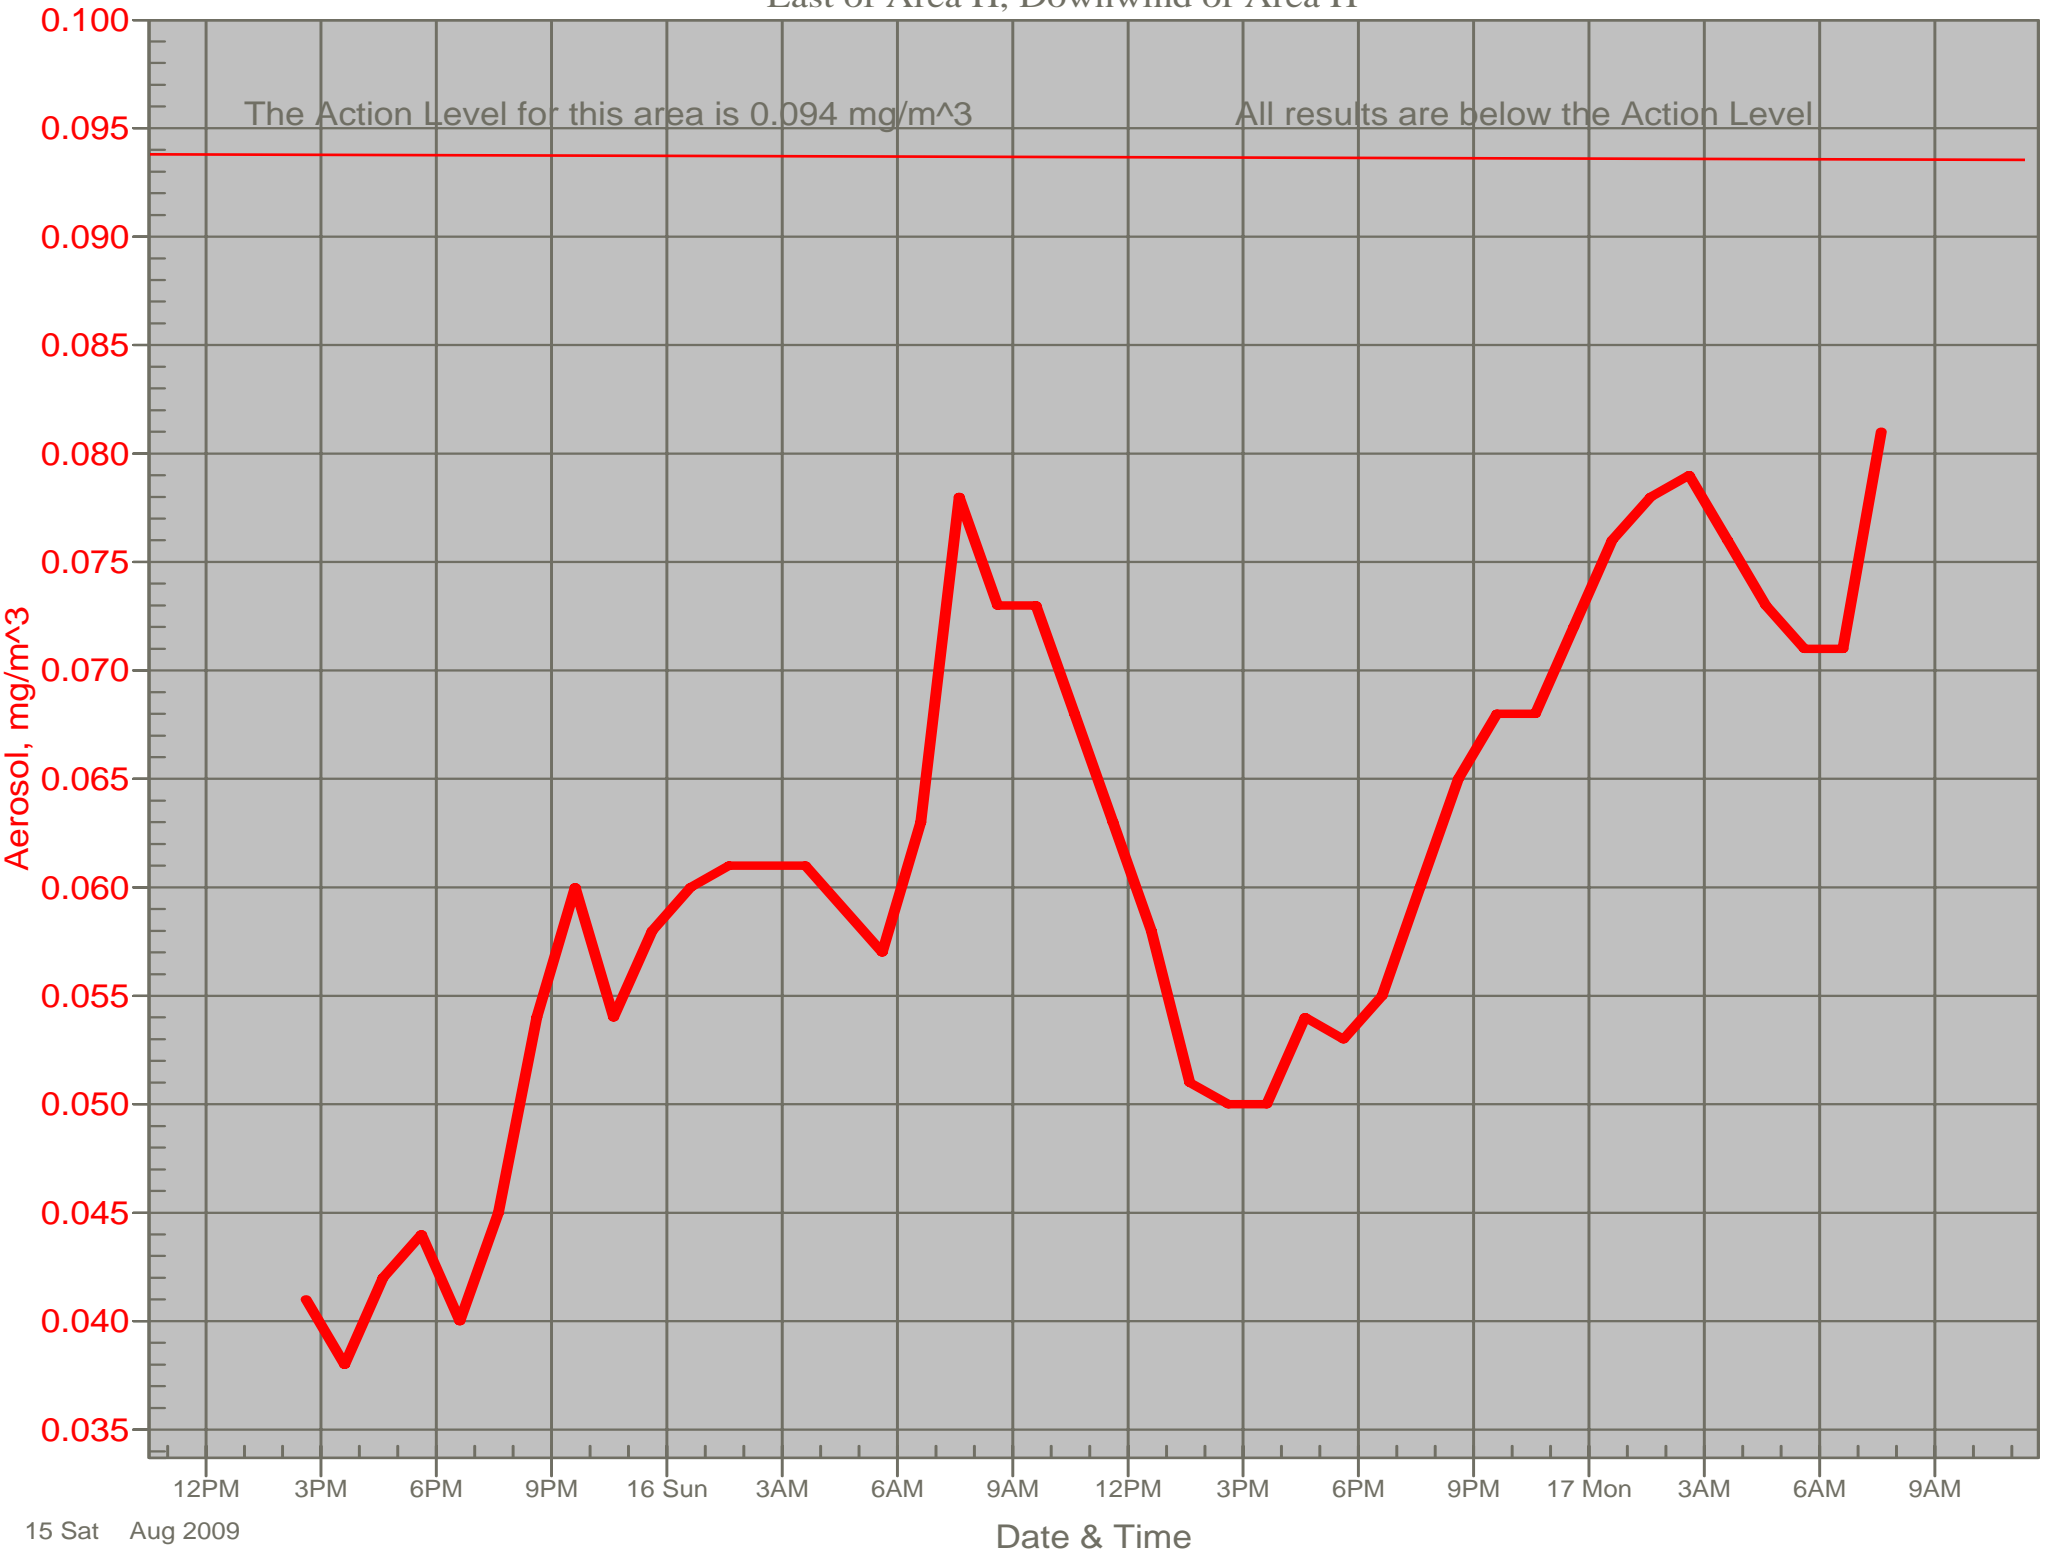

Air Monitor 2 Non-Working Hours

South of CA, Sulphur Creek Monitoring

The Action Level for this area is 0.094 mg/m³

One reading was recorded above the Action Level

Air Monitor 3 Non-Working Hours

East of Area H, Downwind of Area H

Air Monitor 6 Non-Working Hours

East of CA, Downwind of CA Material

Air Monitor 7 Non-Working Hours

Southwest of CA, Upwind of Site