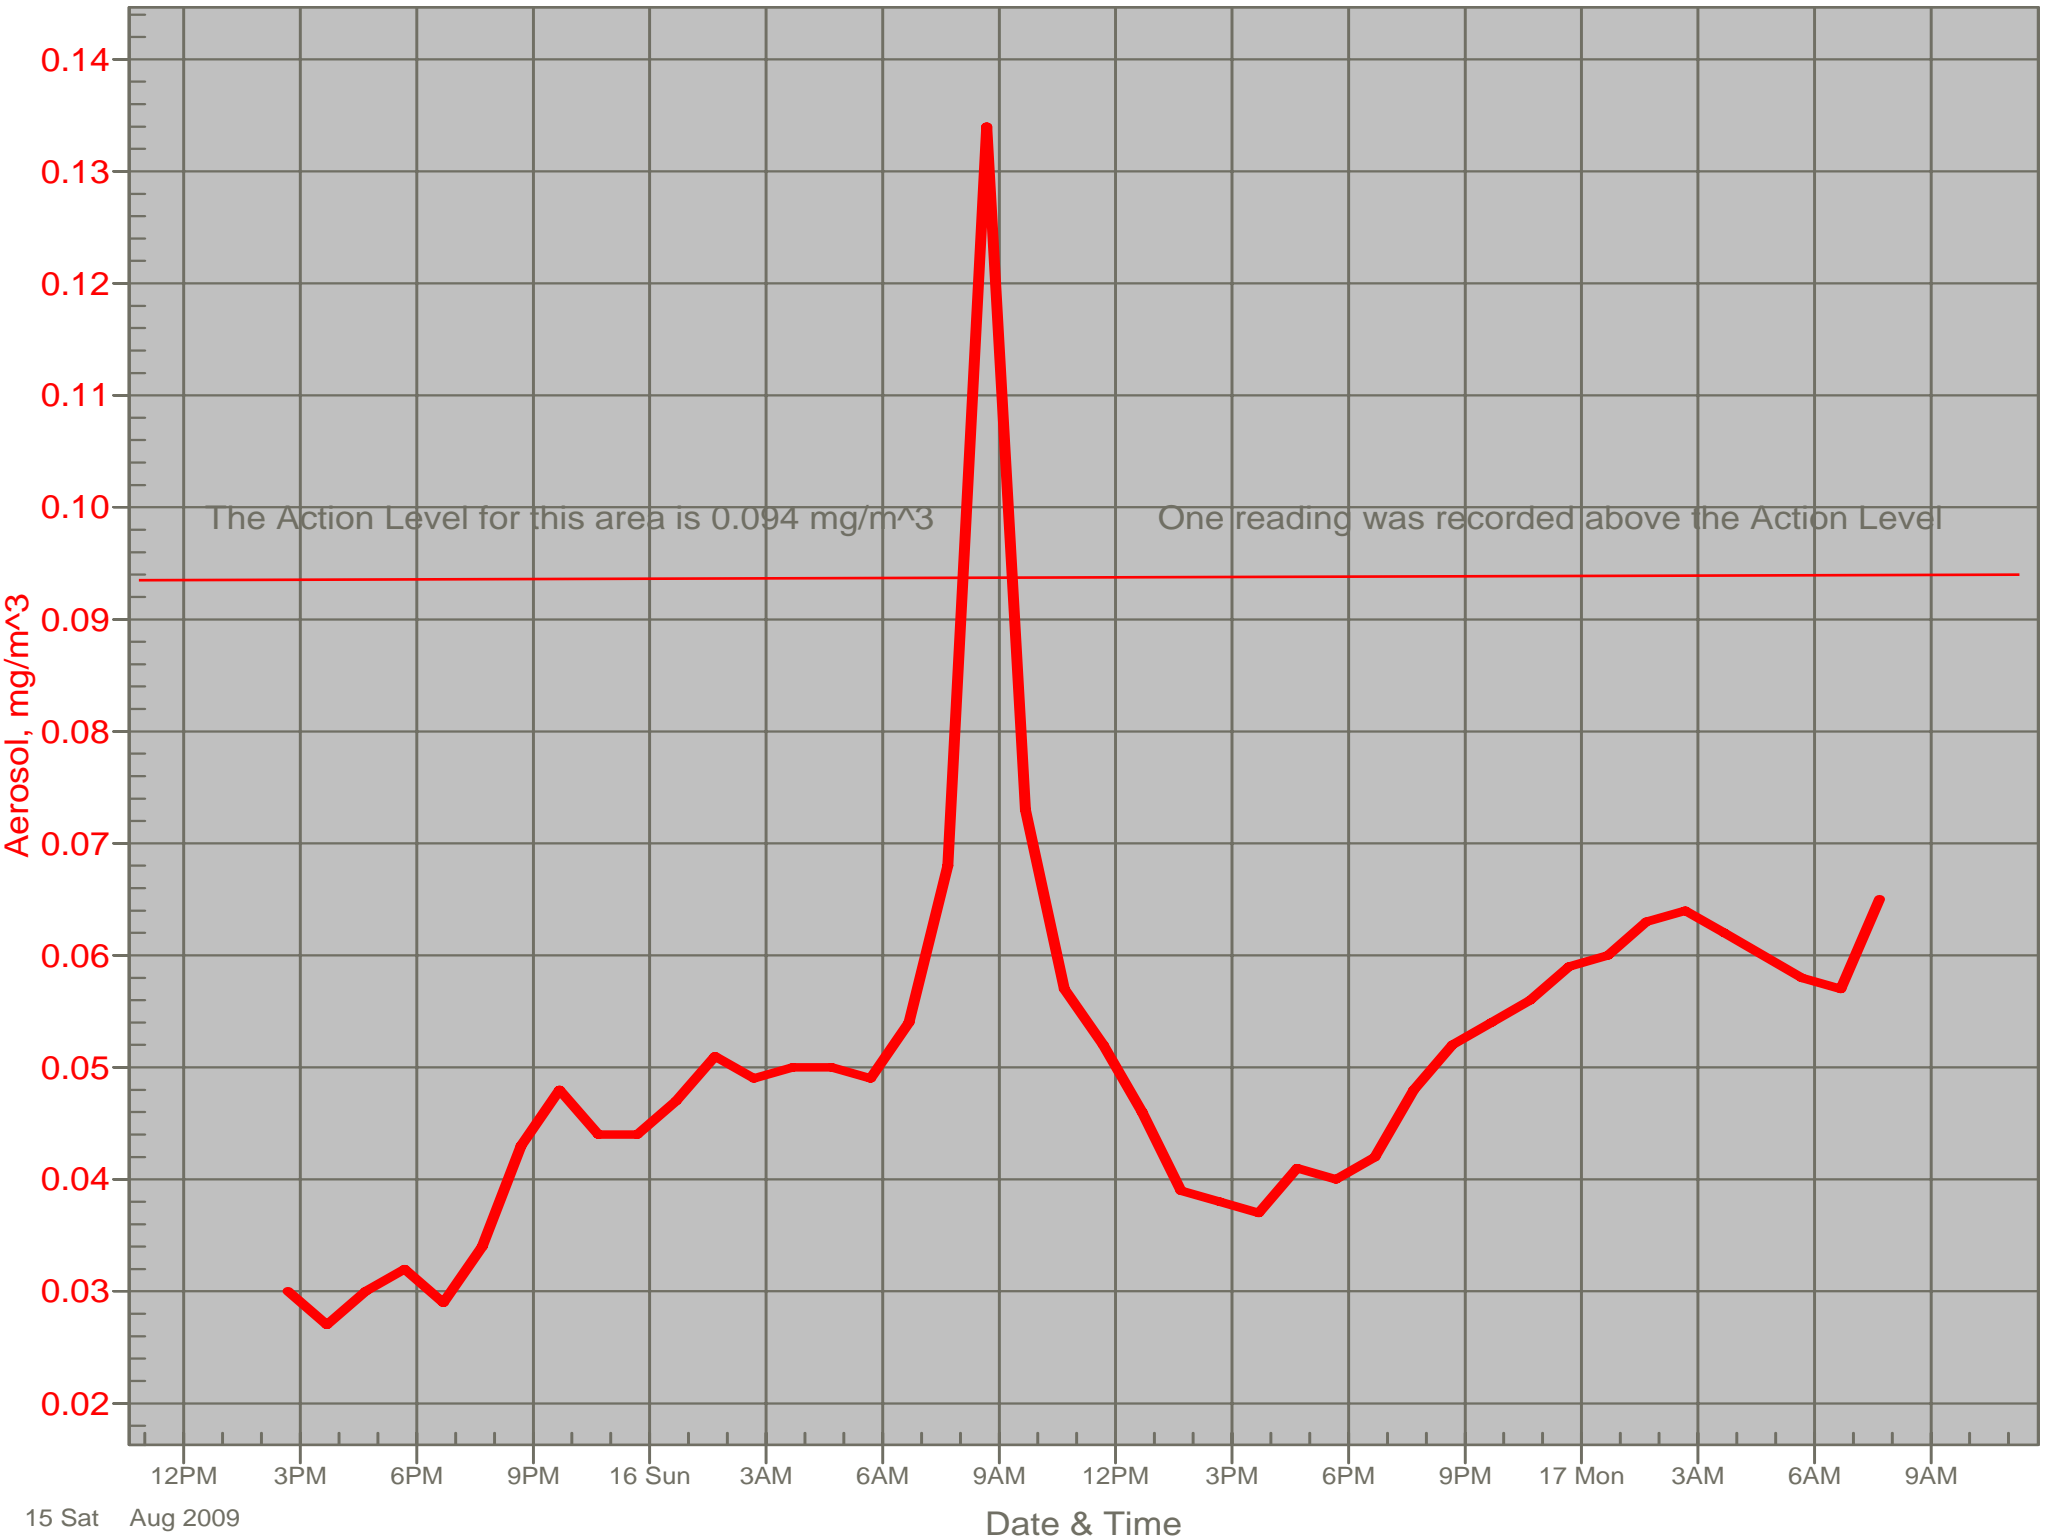

Air Monitor 2 Non-Working Hours

South of CA, Sulphur Creek Monitoring

The Action Level for this area is 0.094 mg/m³

One reading was recorded above the Action Level

Air Monitor 3 Non-Working Hours

East of Area H, Downwind of Area H

Air Monitor 6 Non-Working Hours

East of CA, Downwind of CA Material

Air Monitor 7 Non-Working Hours

Southwest of CA, Upwind of Site