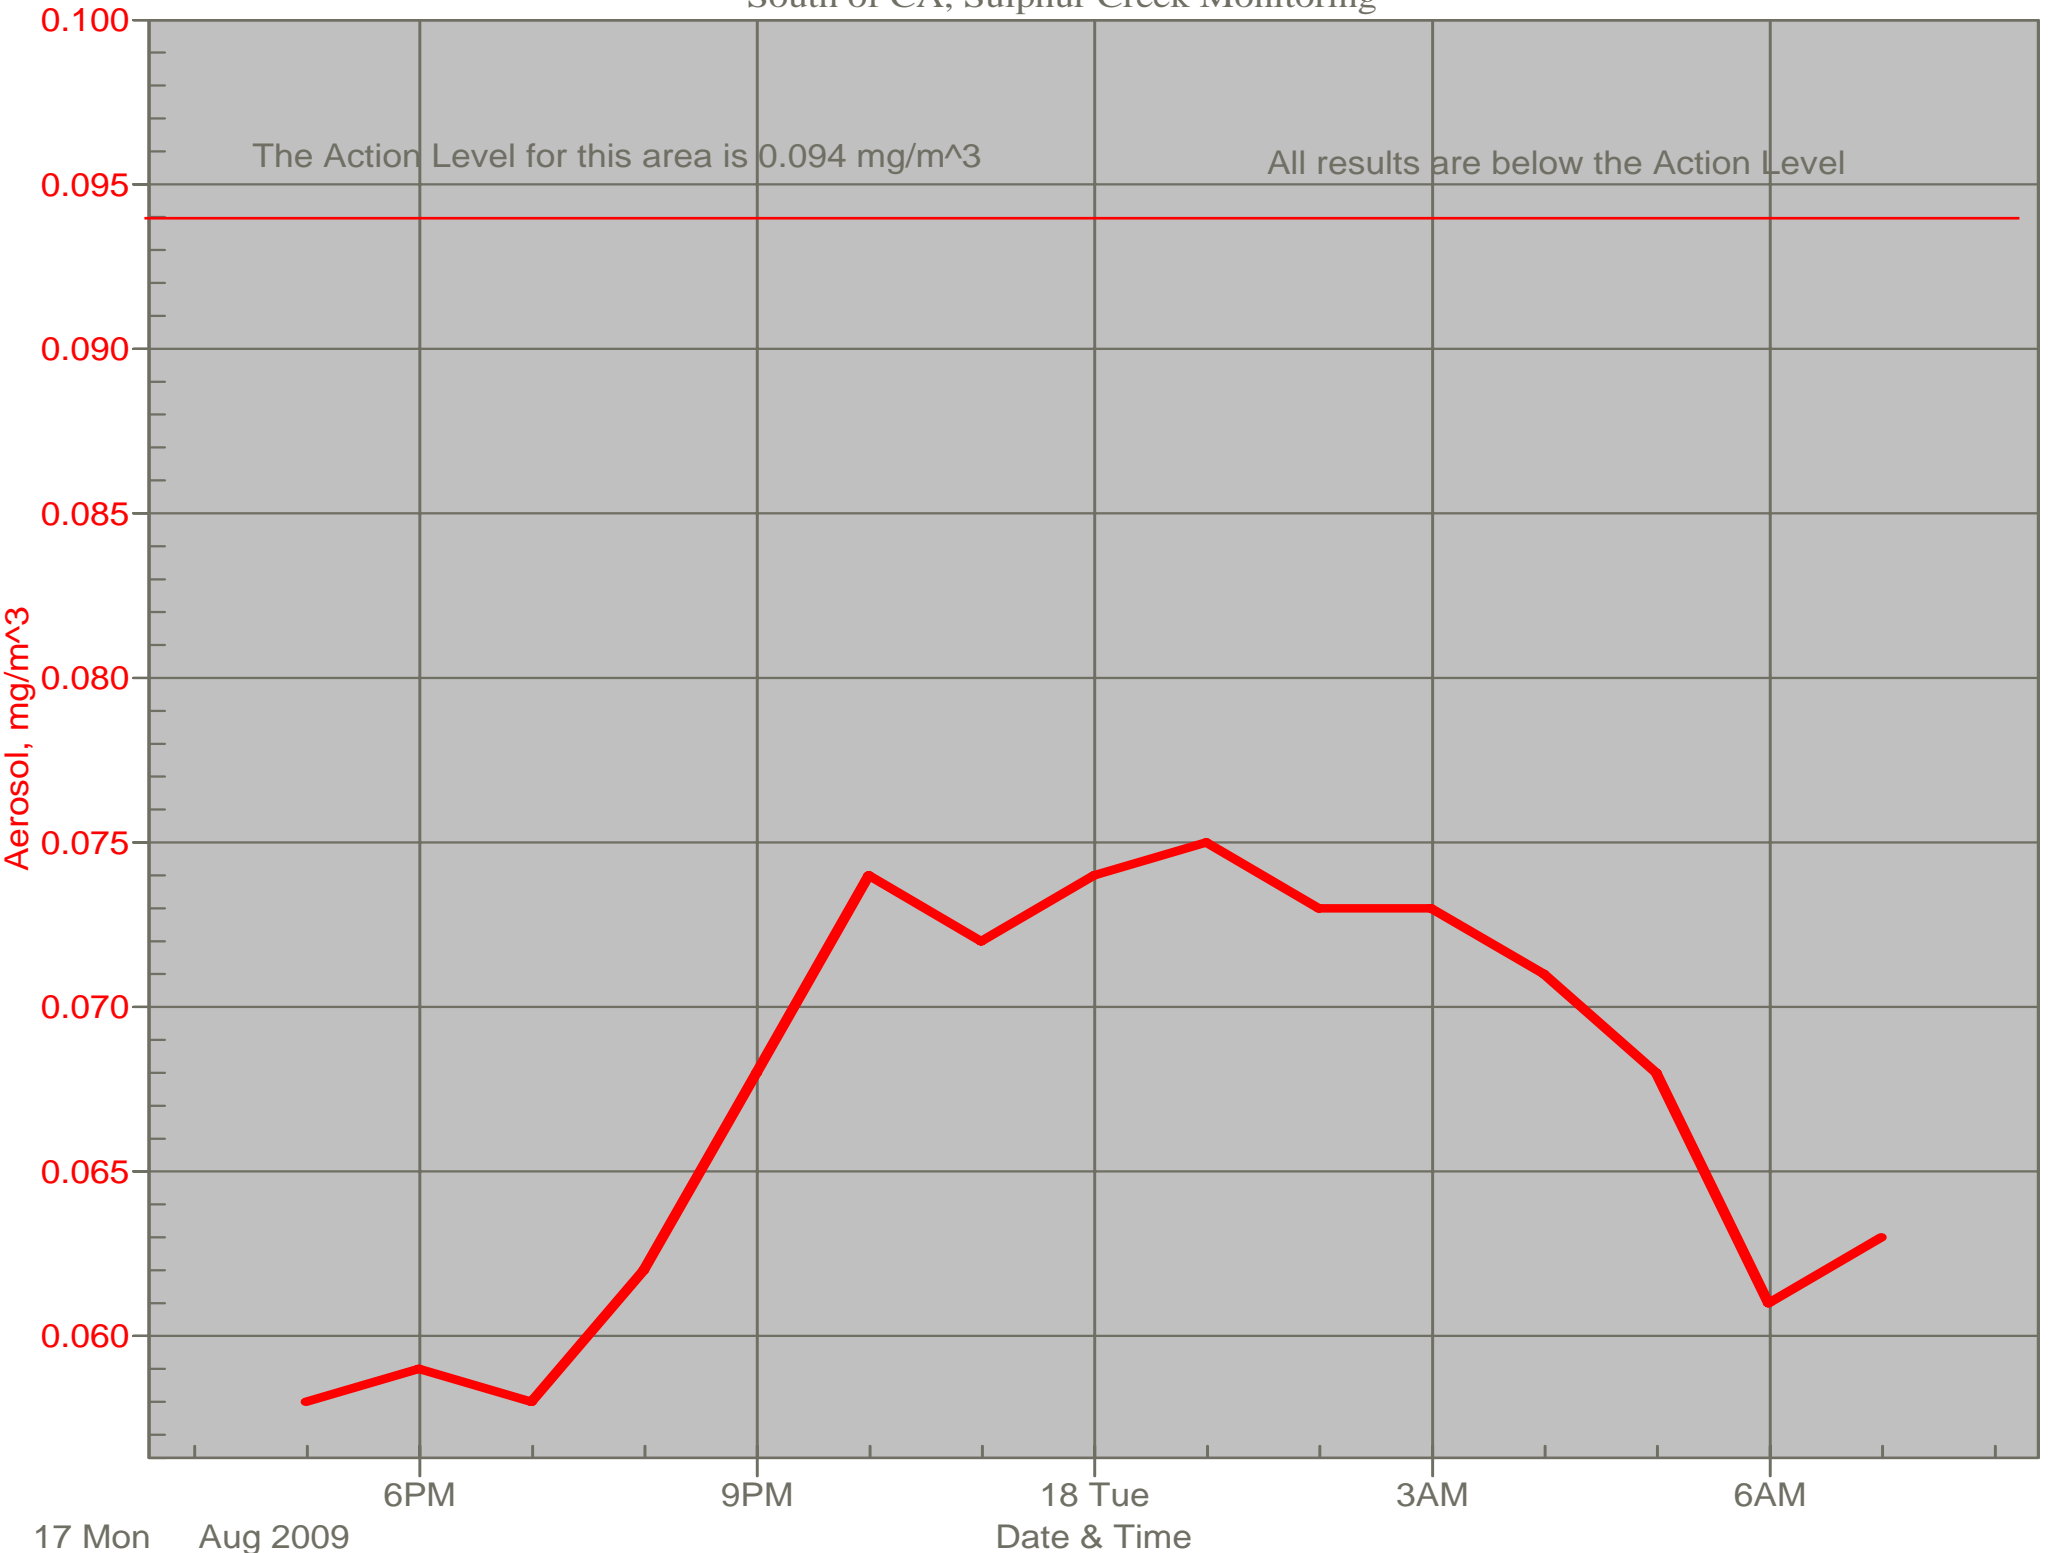

Air Monitor 2 Non-Working Hours

South of CA, Sulphur Creek Monitoring

Air Monitor 3 Non-Working Hours

East of Area H, Downwind of Area H

Air Monitor 6 Non-Working Hours

East of CA, Downwind of CA Material

Air Monitor 7 Non-Working Hours

Southwest of CA, Upwind of Site