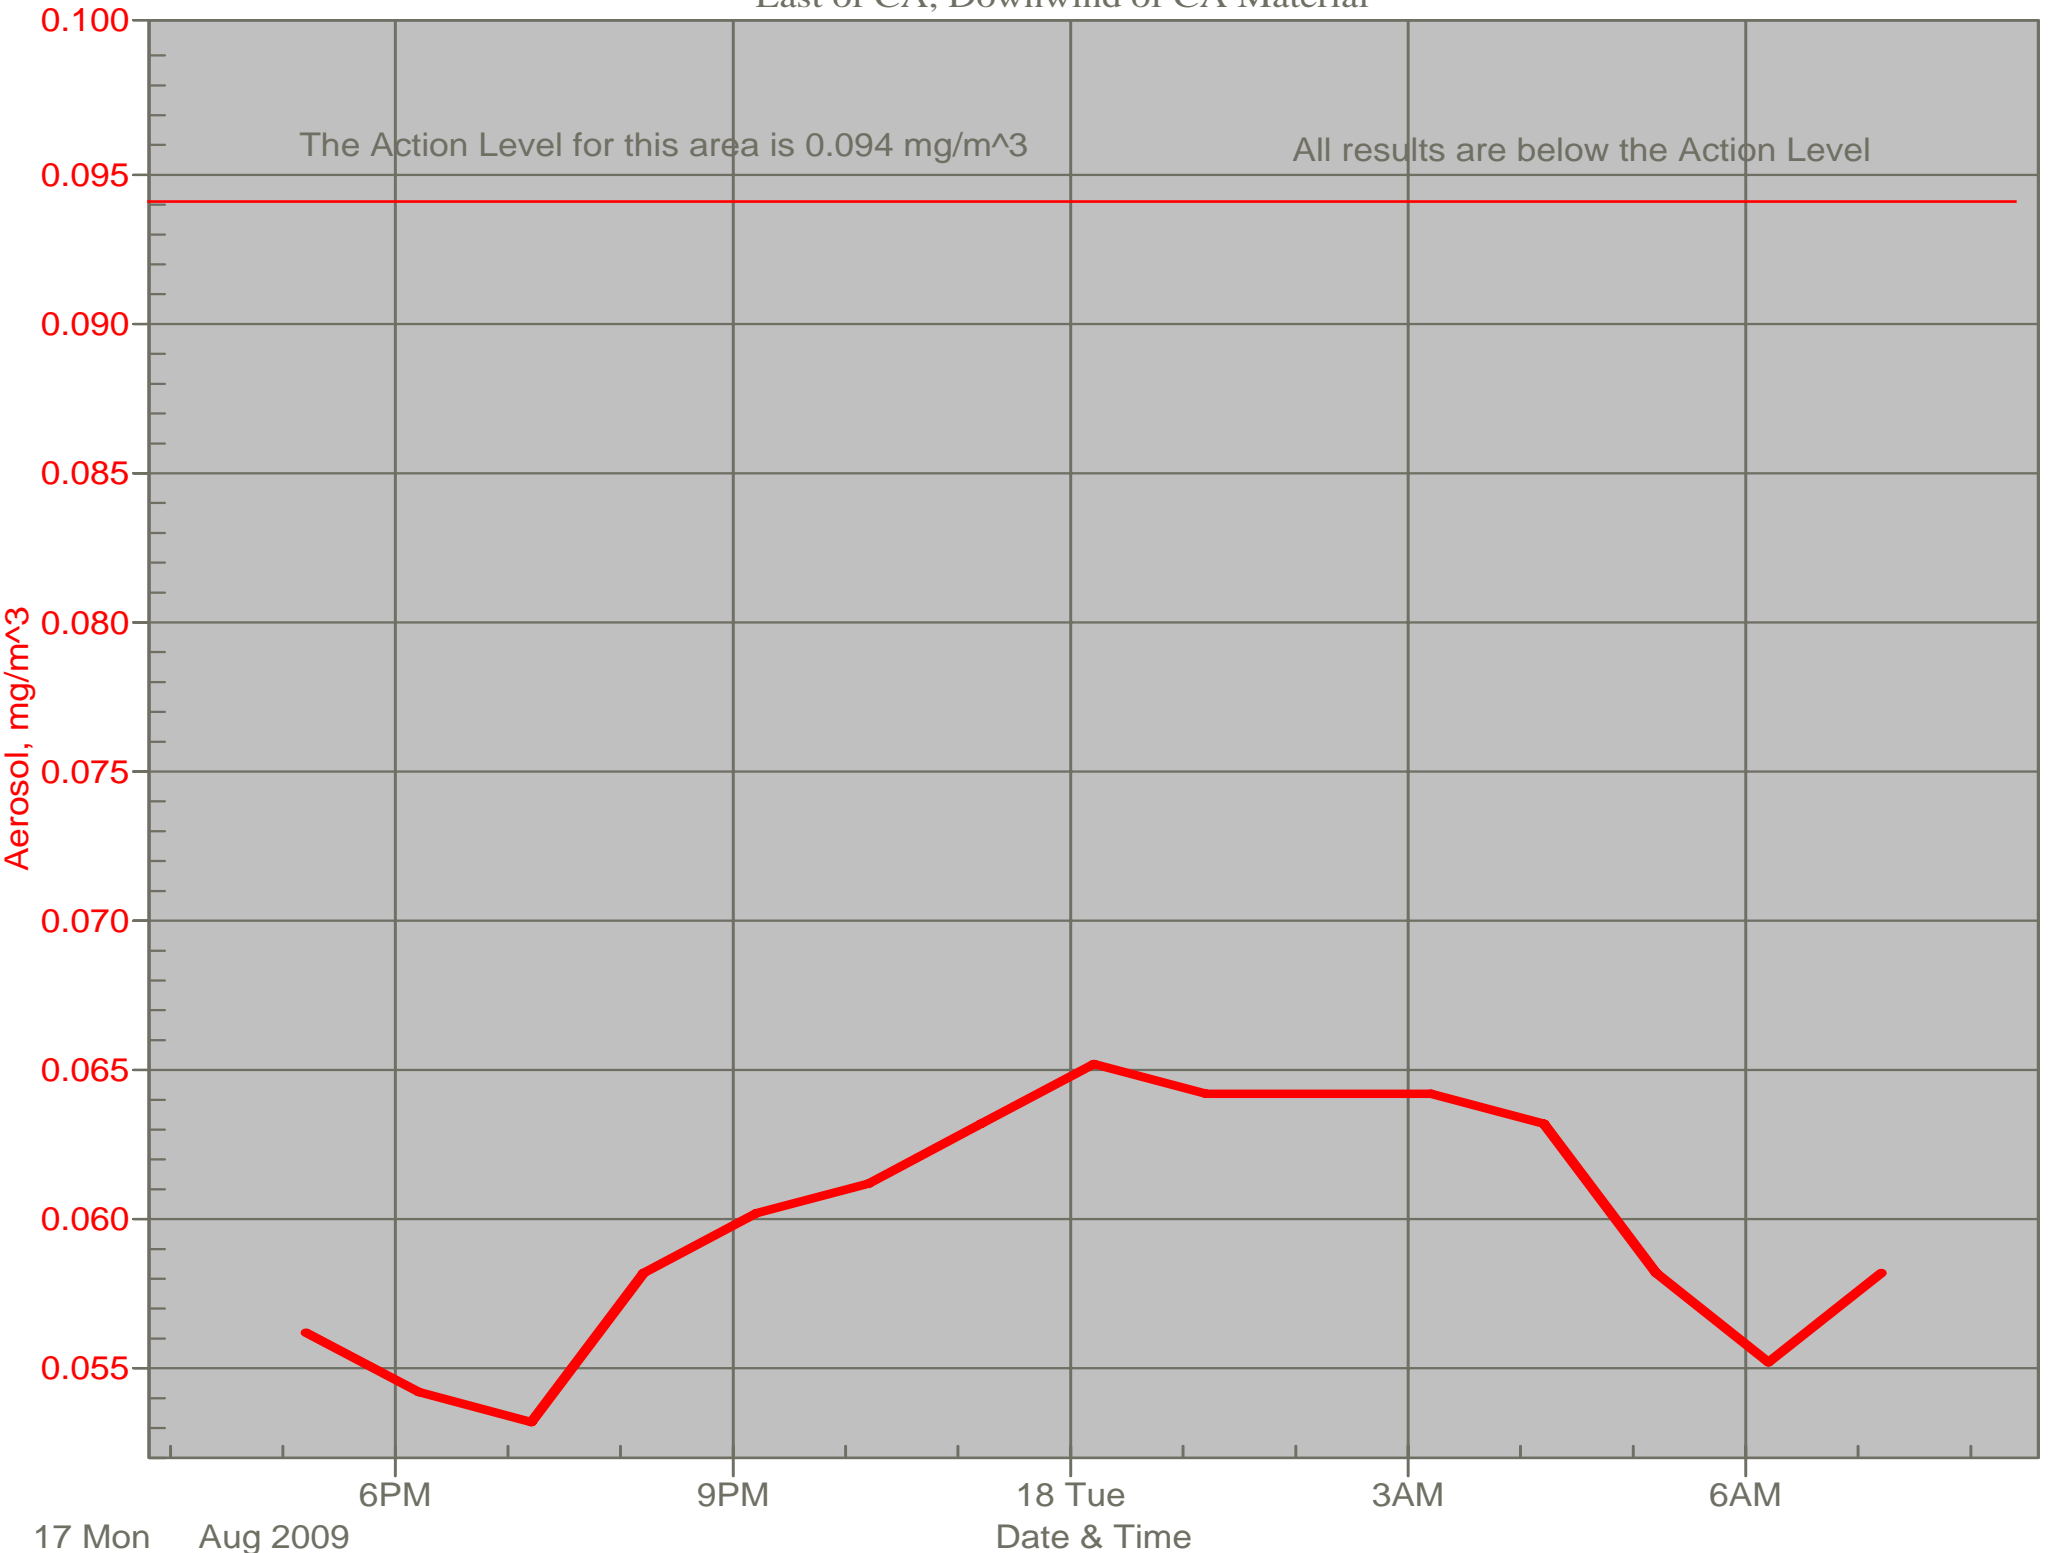

Air Monitor 2 Non-Working Hours

South of CA, Sulphur Creek Monitoring

Air Monitor 3 Non-Working Hours

East of Area H, Downwind of Area H

Air Monitor 6 Non-Working Hours

East of CA, Downwind of CA Material

Air Monitor 7 Non-Working Hours

Southwest of CA, Upwind of Site