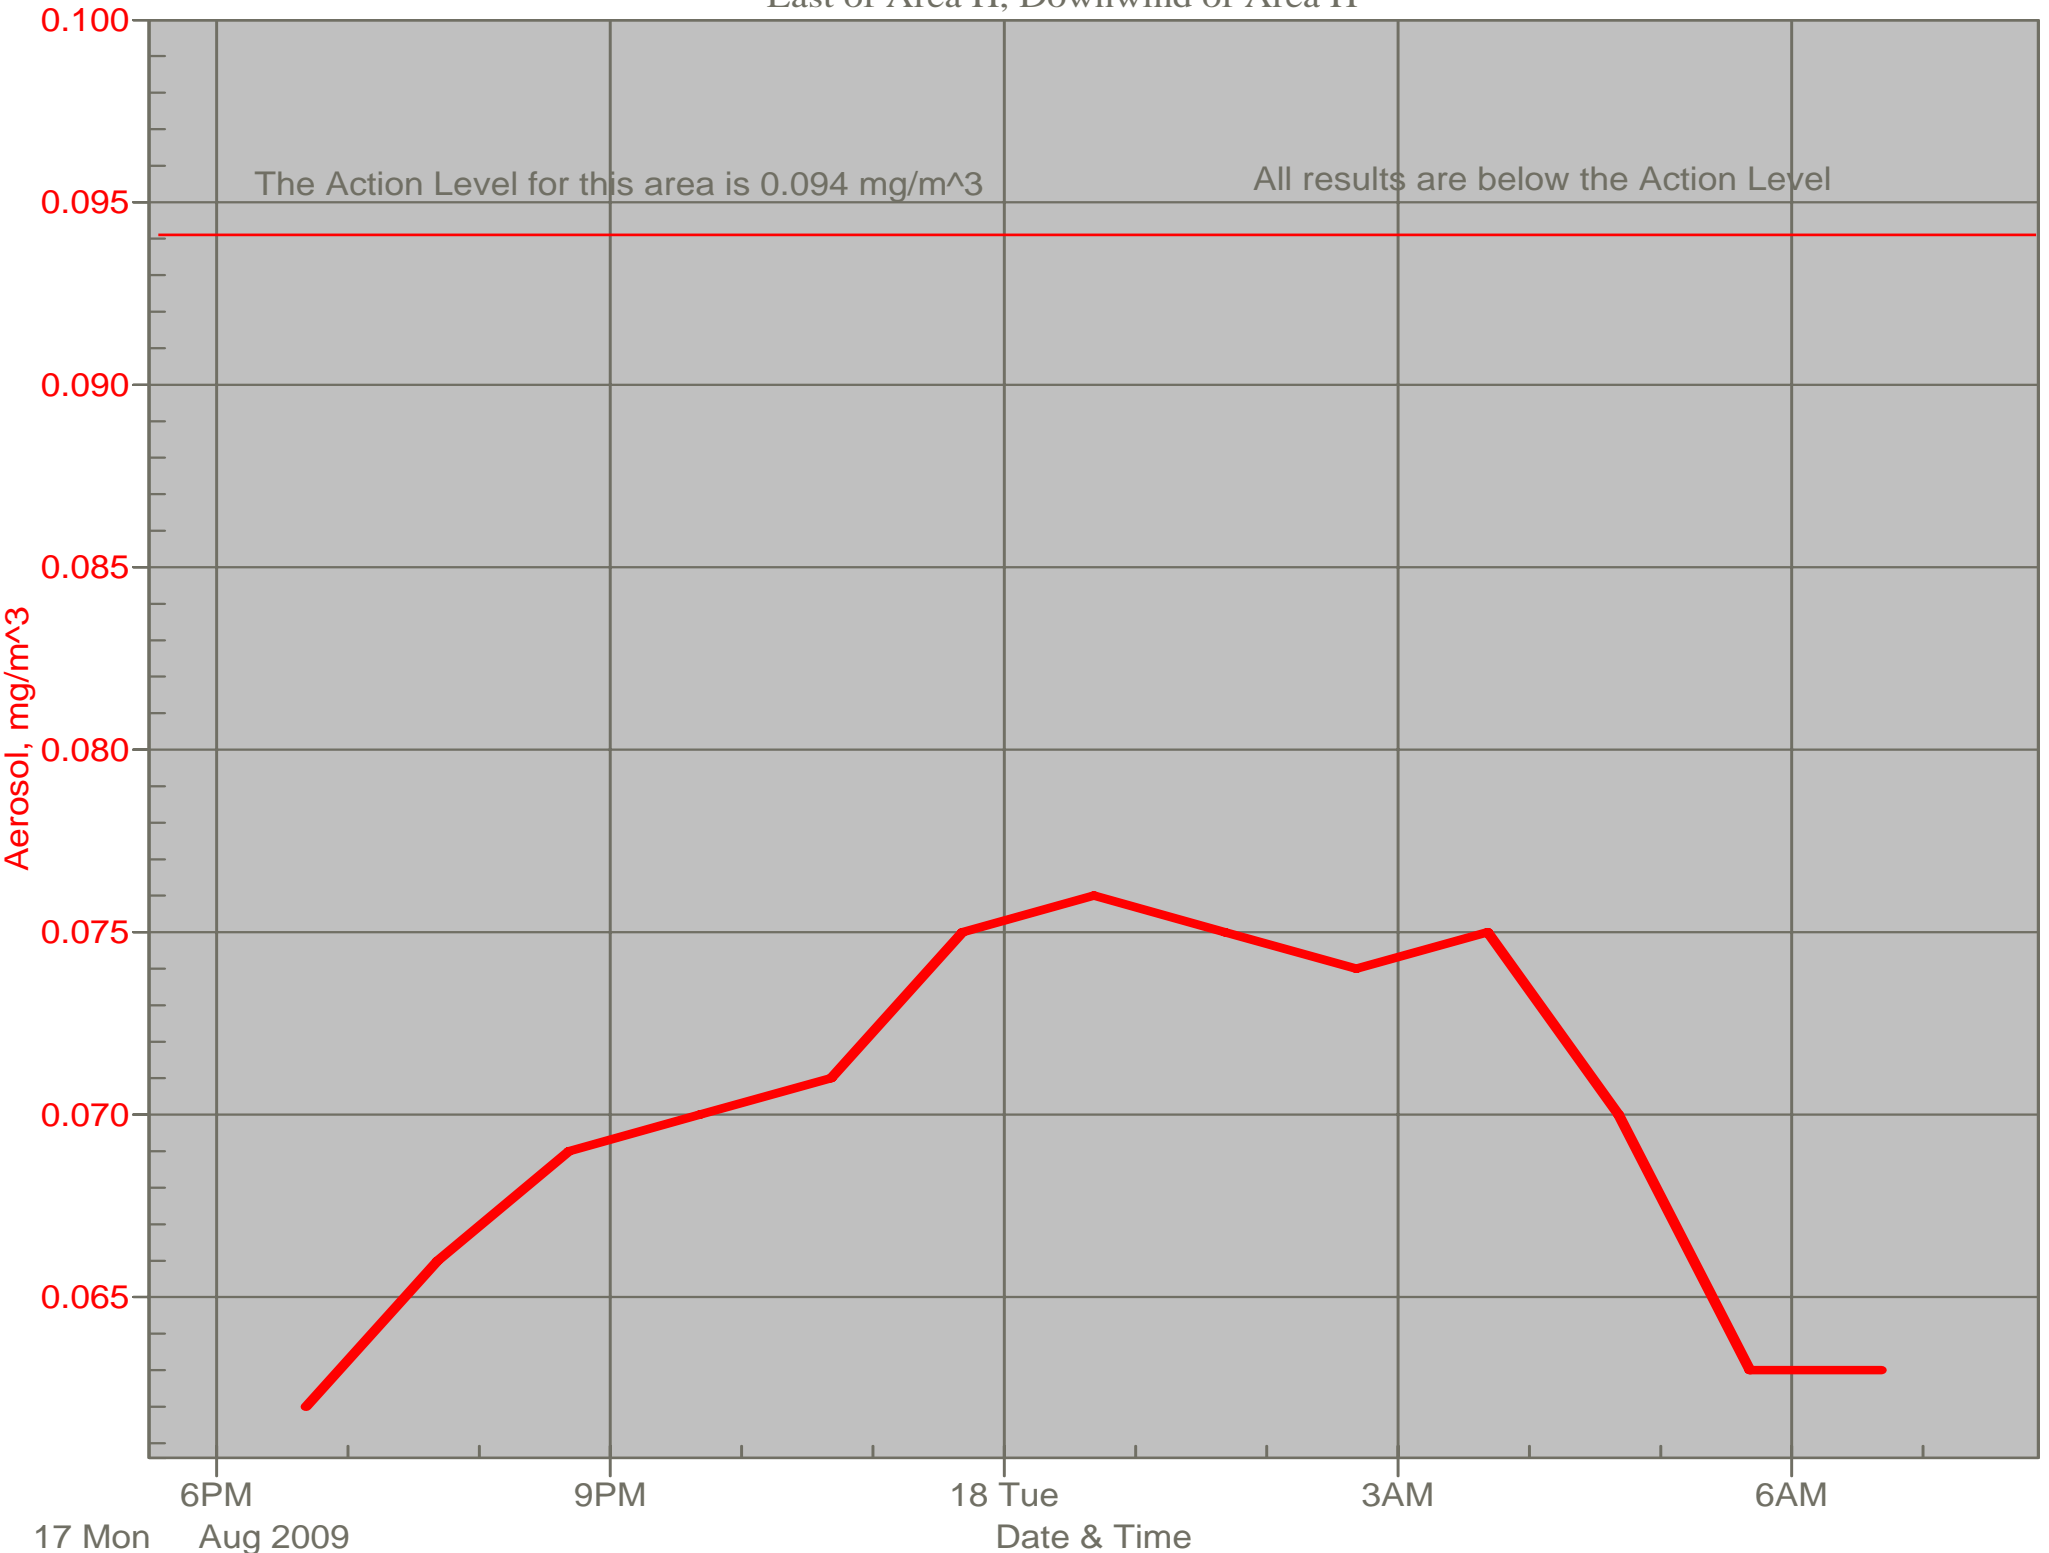

Air Monitor 2 Non-Working Hours

South of CA, Sulphur Creek Monitoring

Air Monitor 3 Non-Working Hours

East of Area H, Downwind of Area H

Air Monitor 6 Non-Working Hours

East of CA, Downwind of CA Material

Air Monitor 7 Non-Working Hours

Southwest of CA, Upwind of Site