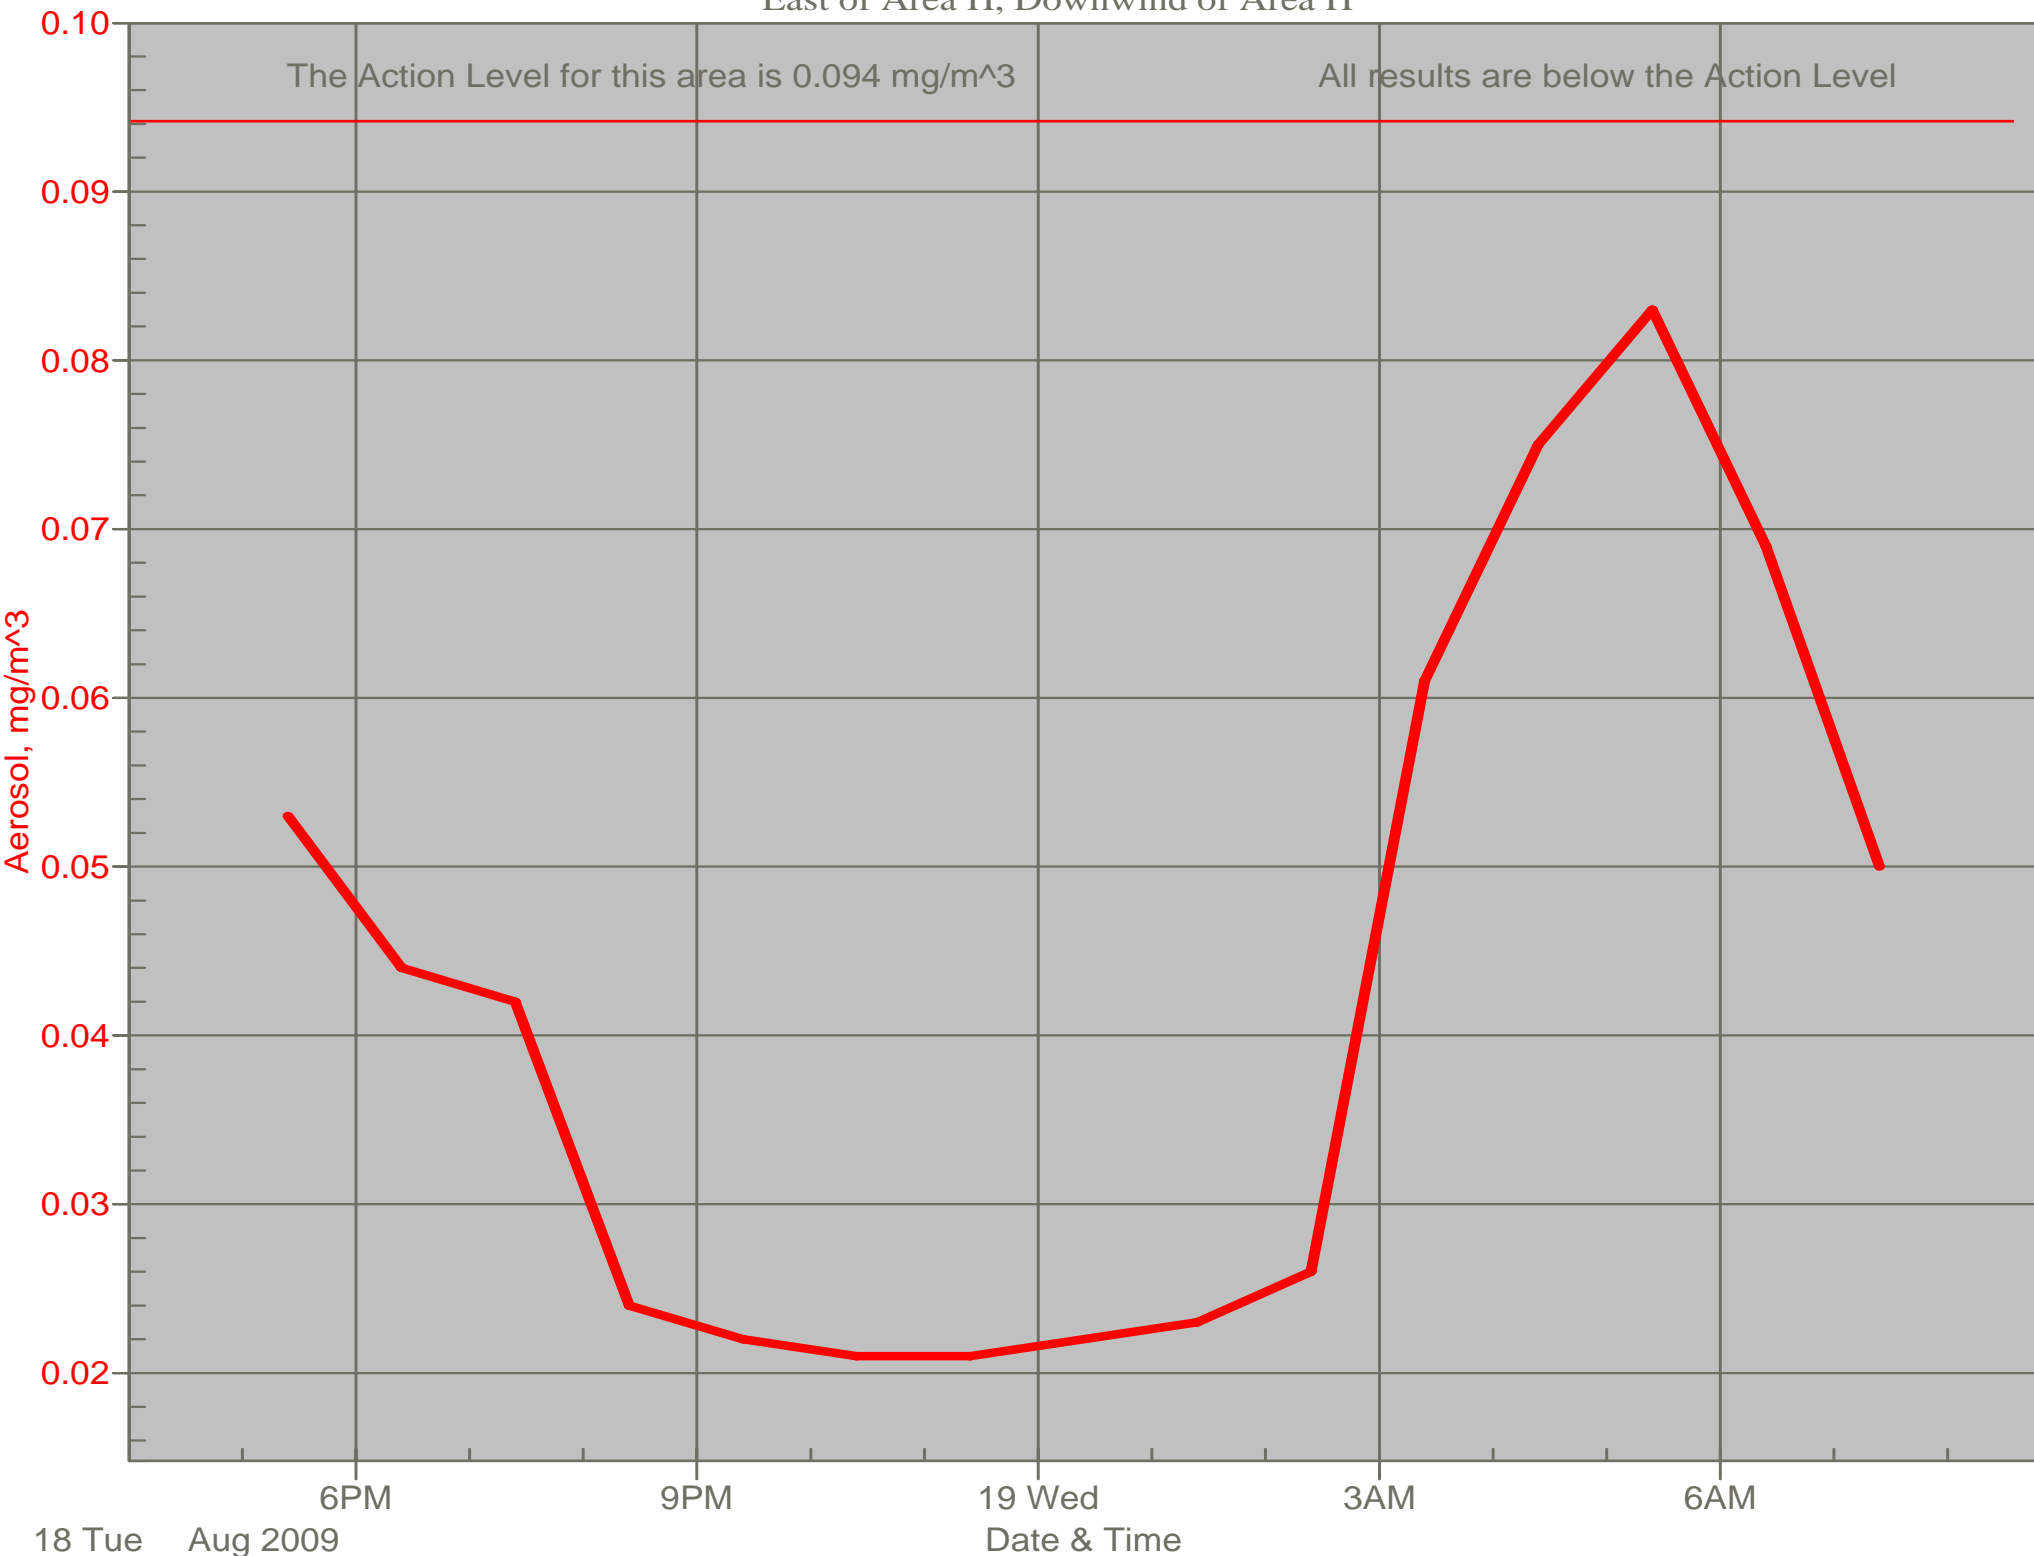

Air Monitor 2 Non-Working Hours

South of CA, Sulphur Creek Monitoring

Air Monitor 3 Non-Working Hours

East of Area H, Downwind of Area H

Air Monitor 6 Non-Working Hours

East of CA, Downwind of CA Material

Air Monitor 7 Non-Working Hours

Southwest of CA, Upwind of Site