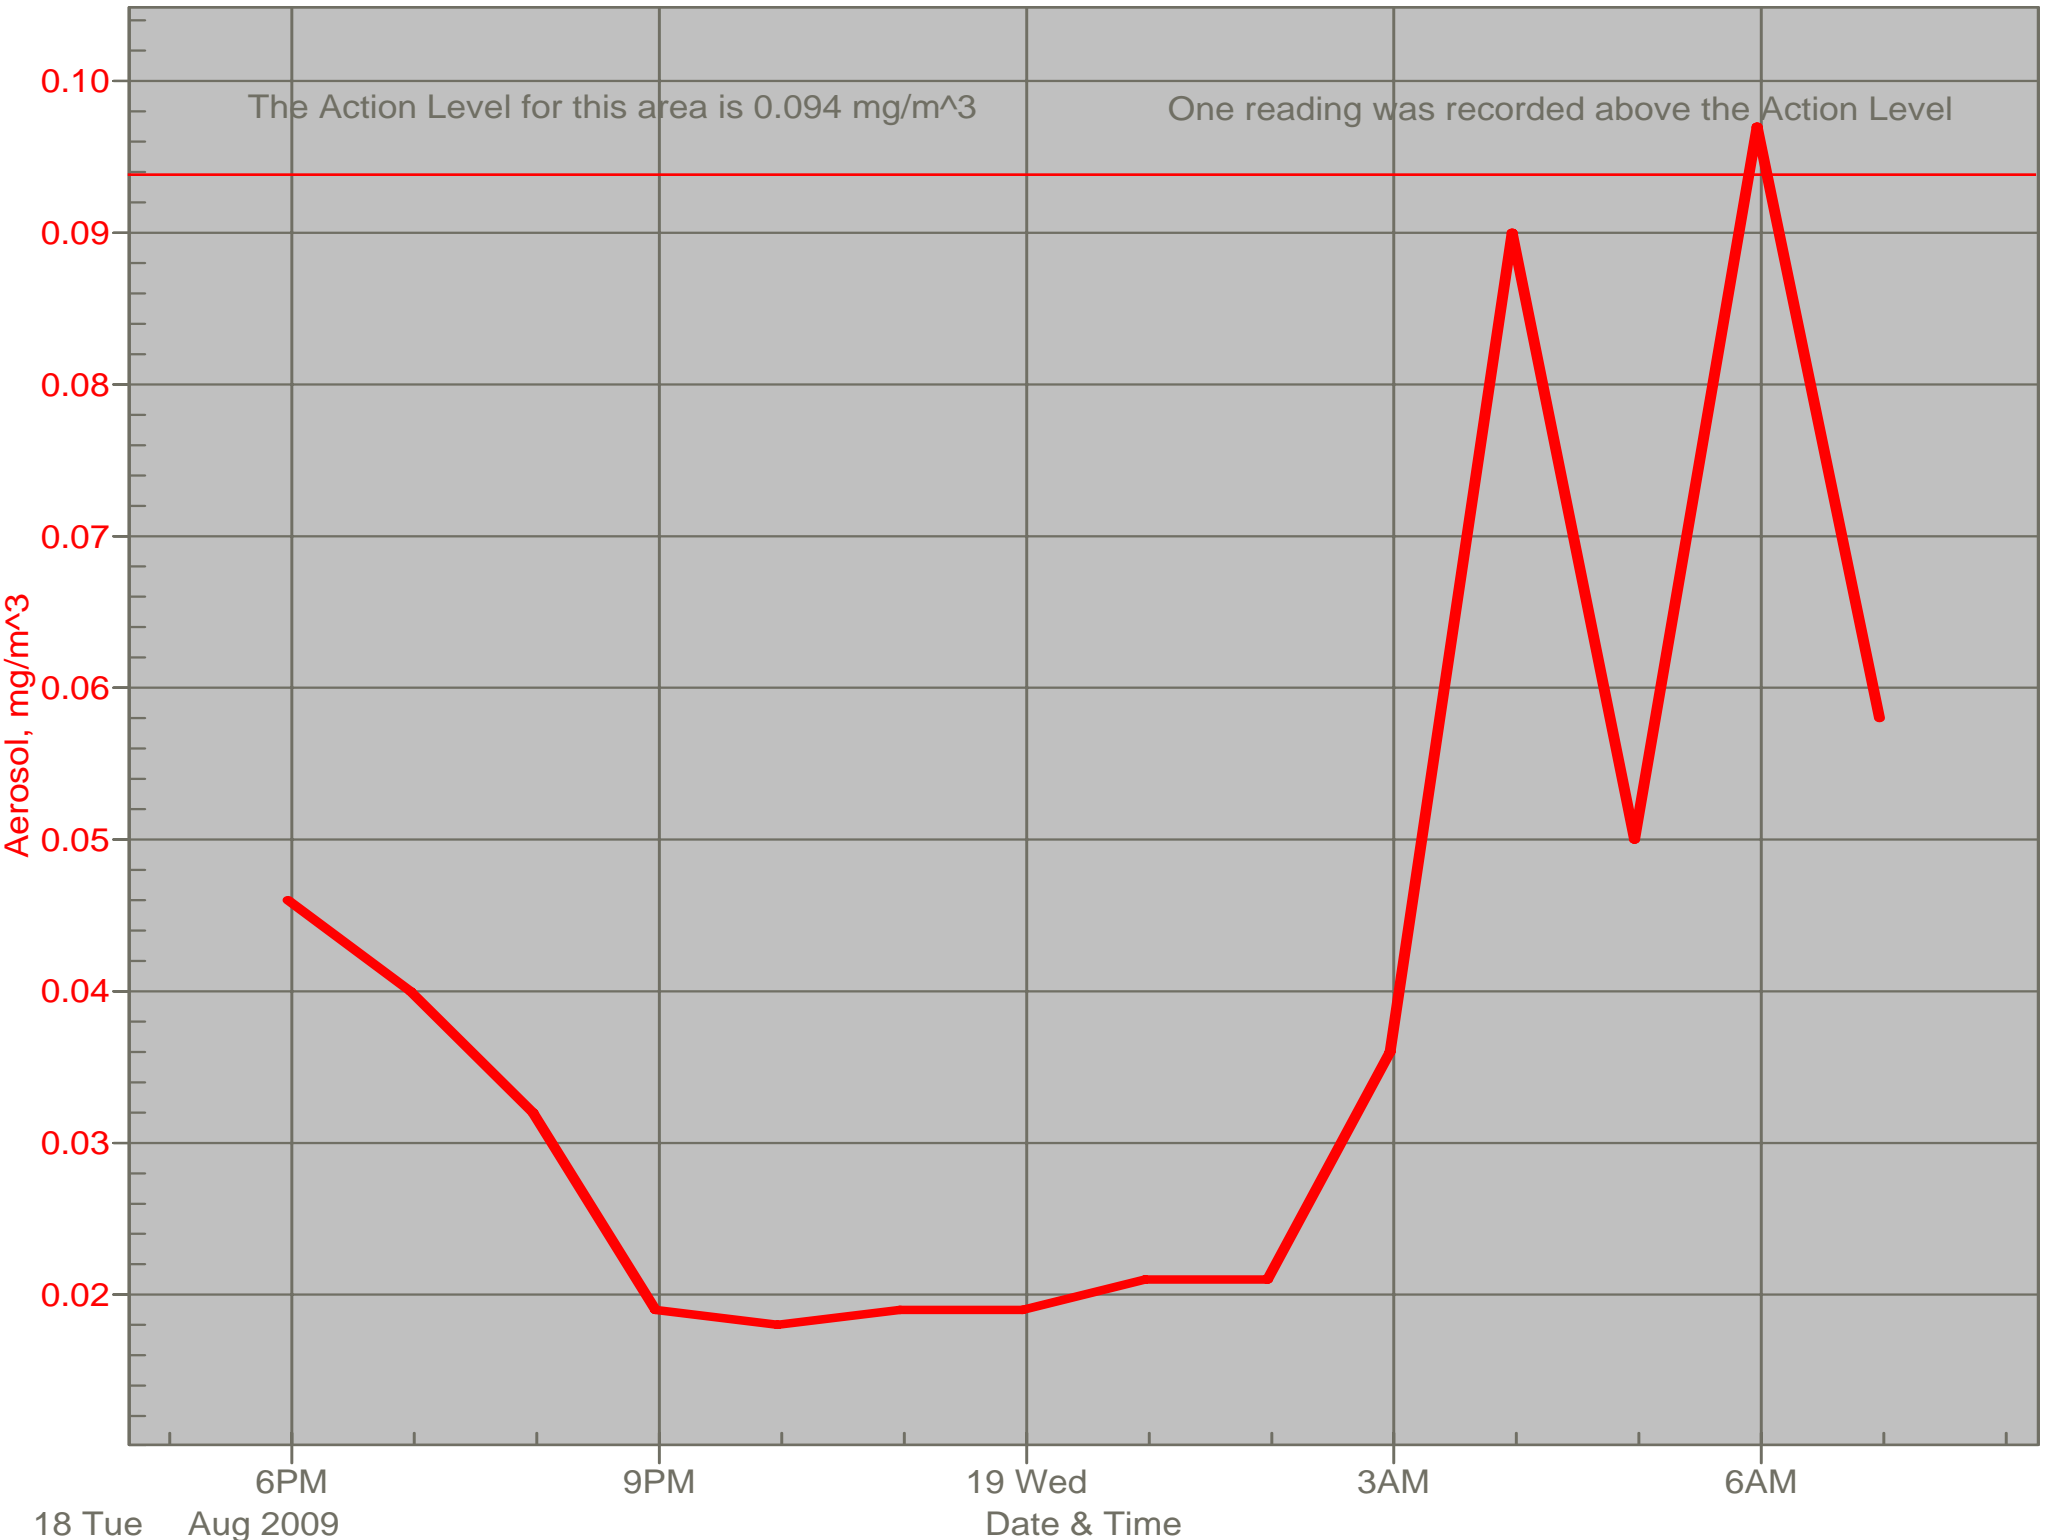

Air Monitor 2 Non-Working Hours

South of CA, Sulphur Creek Monitoring

Air Monitor 3 Non-Working Hours

East of Area H, Downwind of Area H

Air Monitor 6 Non-Working Hours

East of CA, Downwind of CA Material

Air Monitor 7 Non-Working Hours

Southwest of CA, Upwind of Site