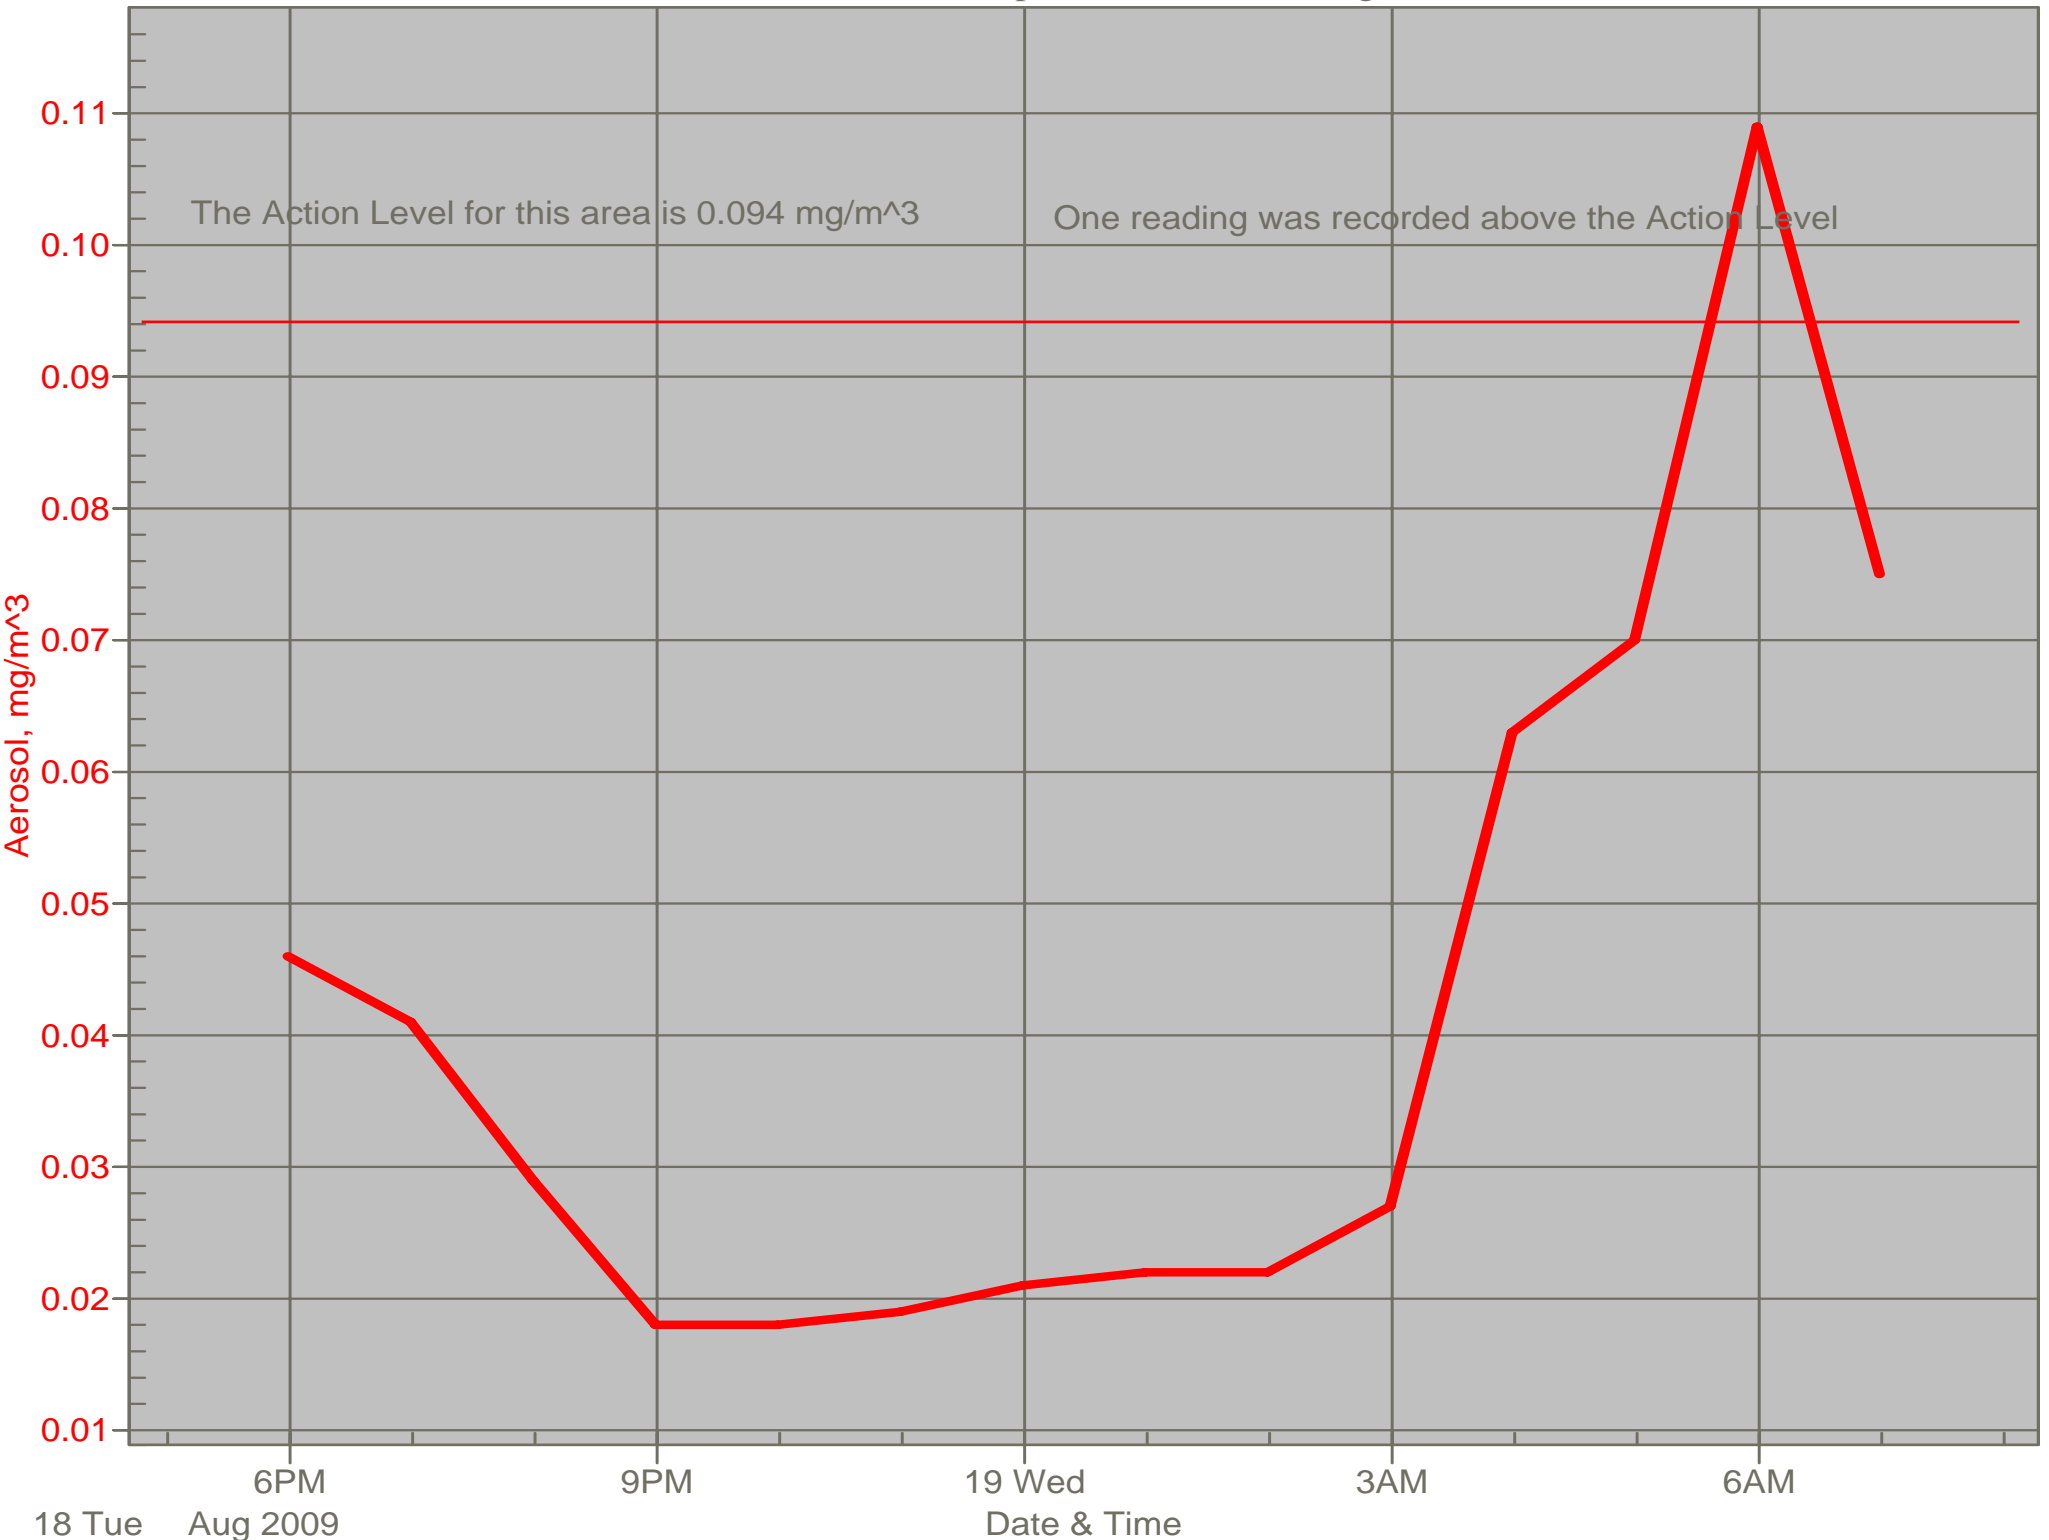

Air Monitor 2 Non-Working Hours

South of CA, Sulphur Creek Monitoring

Air Monitor 3 Non-Working Hours

East of Area H, Downwind of Area H

Air Monitor 6 Non-Working Hours

East of CA, Downwind of CA Material

Air Monitor 7 Non-Working Hours

Southwest of CA, Upwind of Site