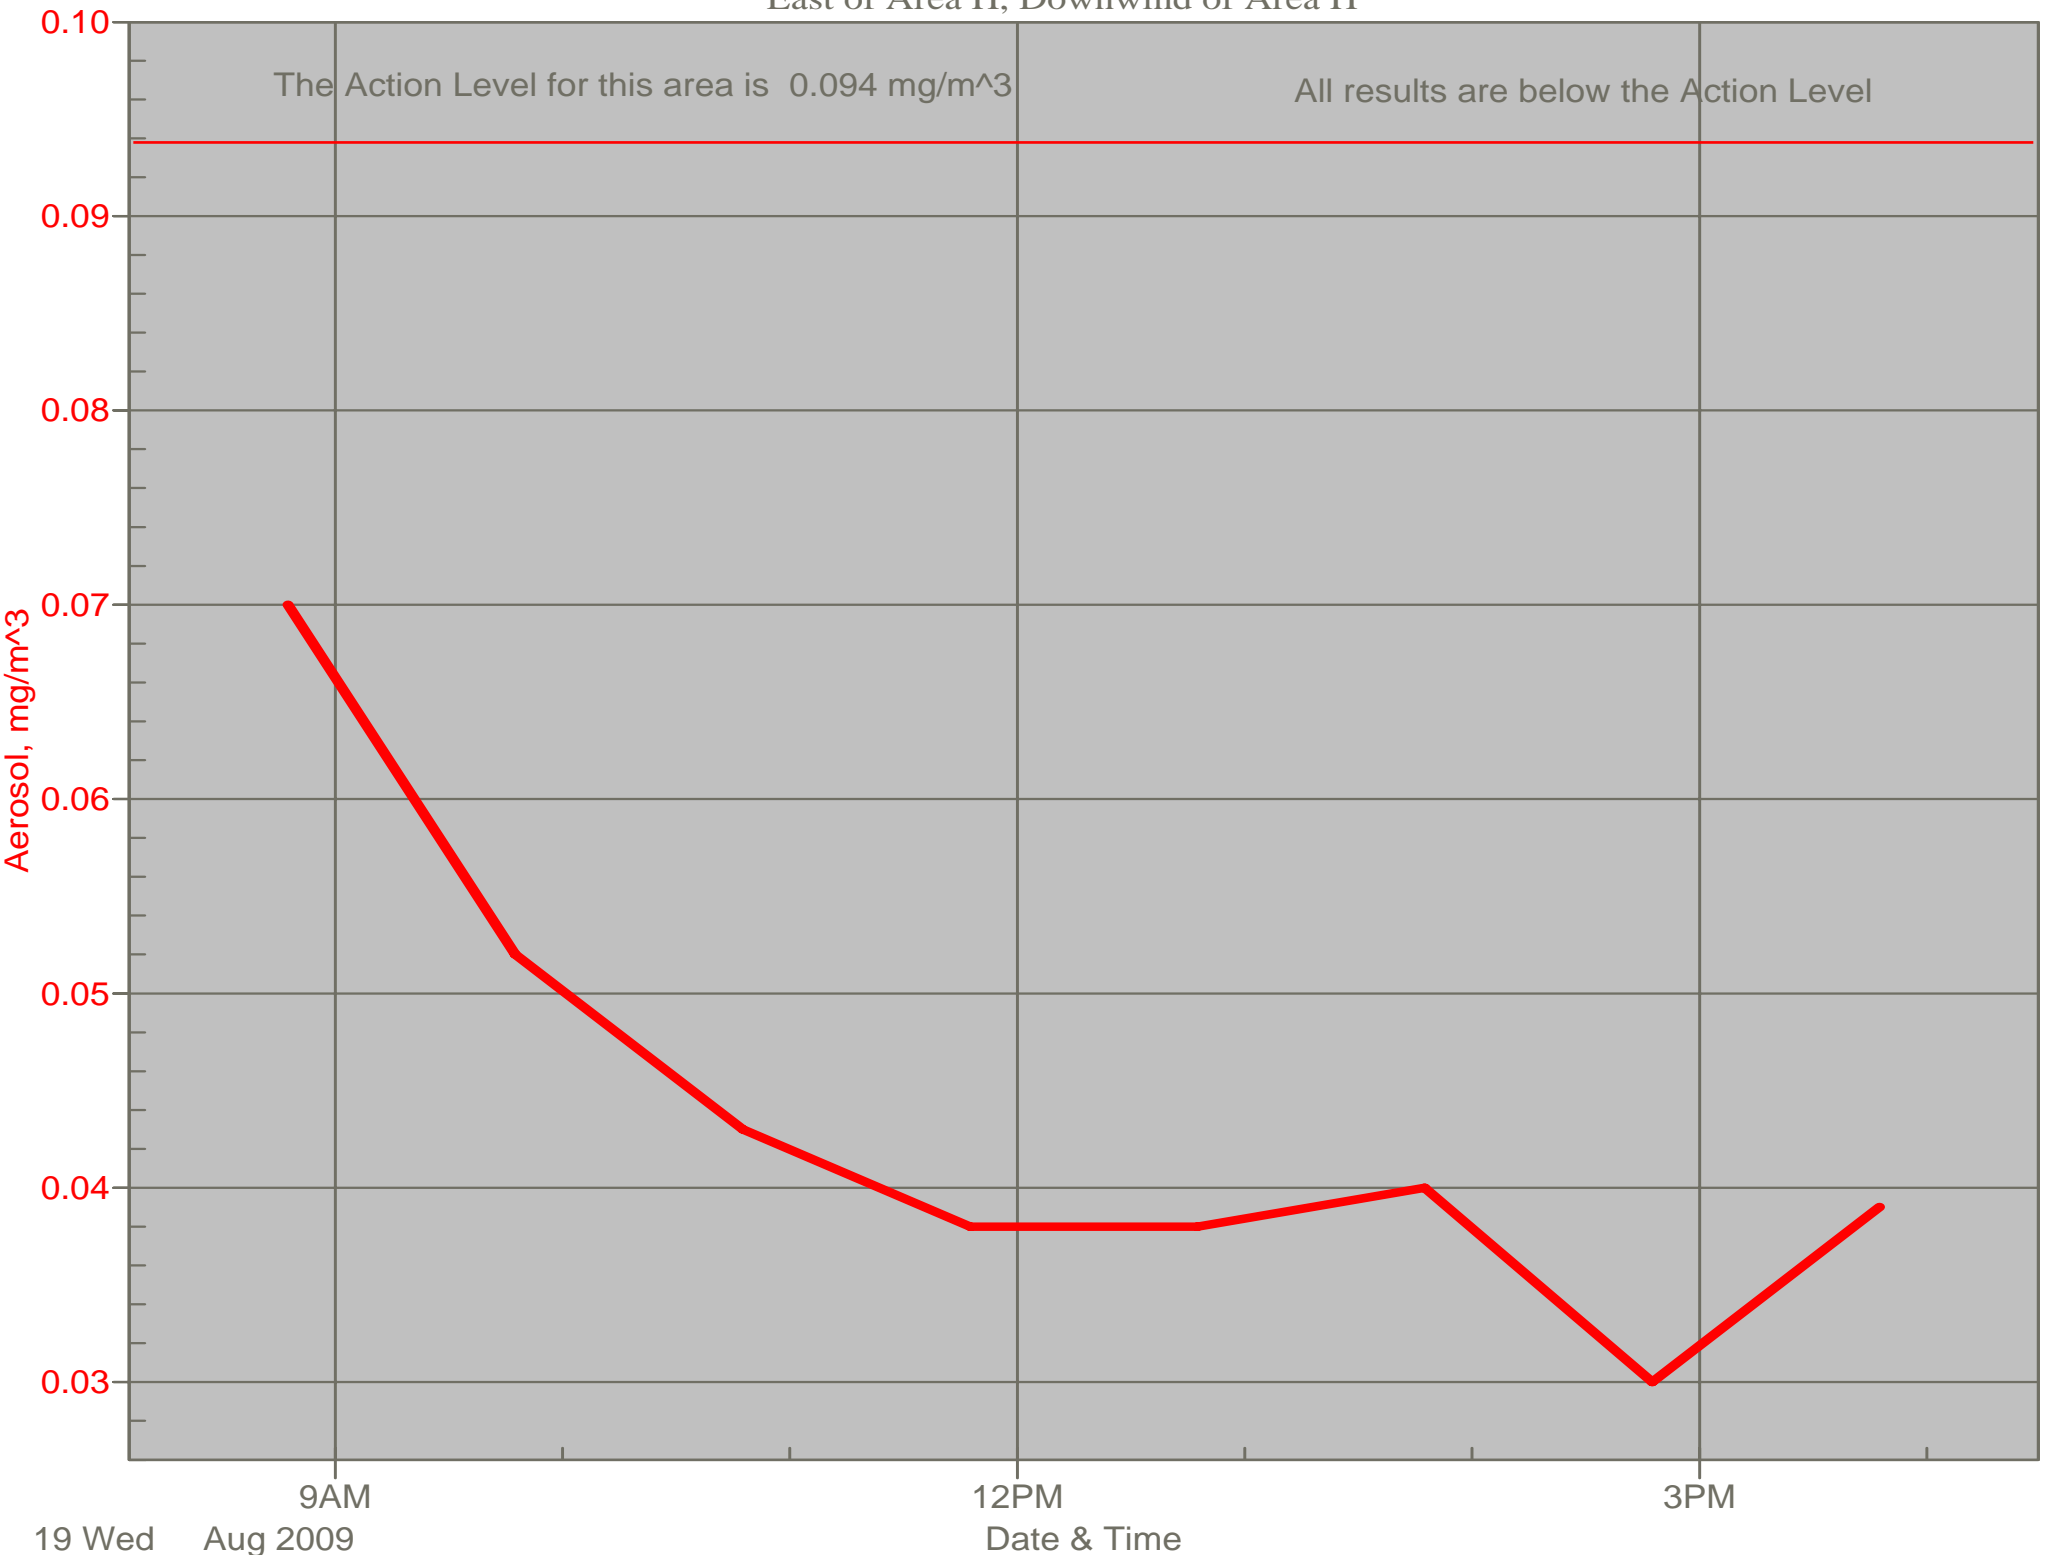

# Air Monitor 2

South of CA, Sulphur Creek Monitoring

# Air Monitor 3

East of Area H, Downwind of Area H

# Air Monitor 7

Southwest of CA, Upwind of Site Activities