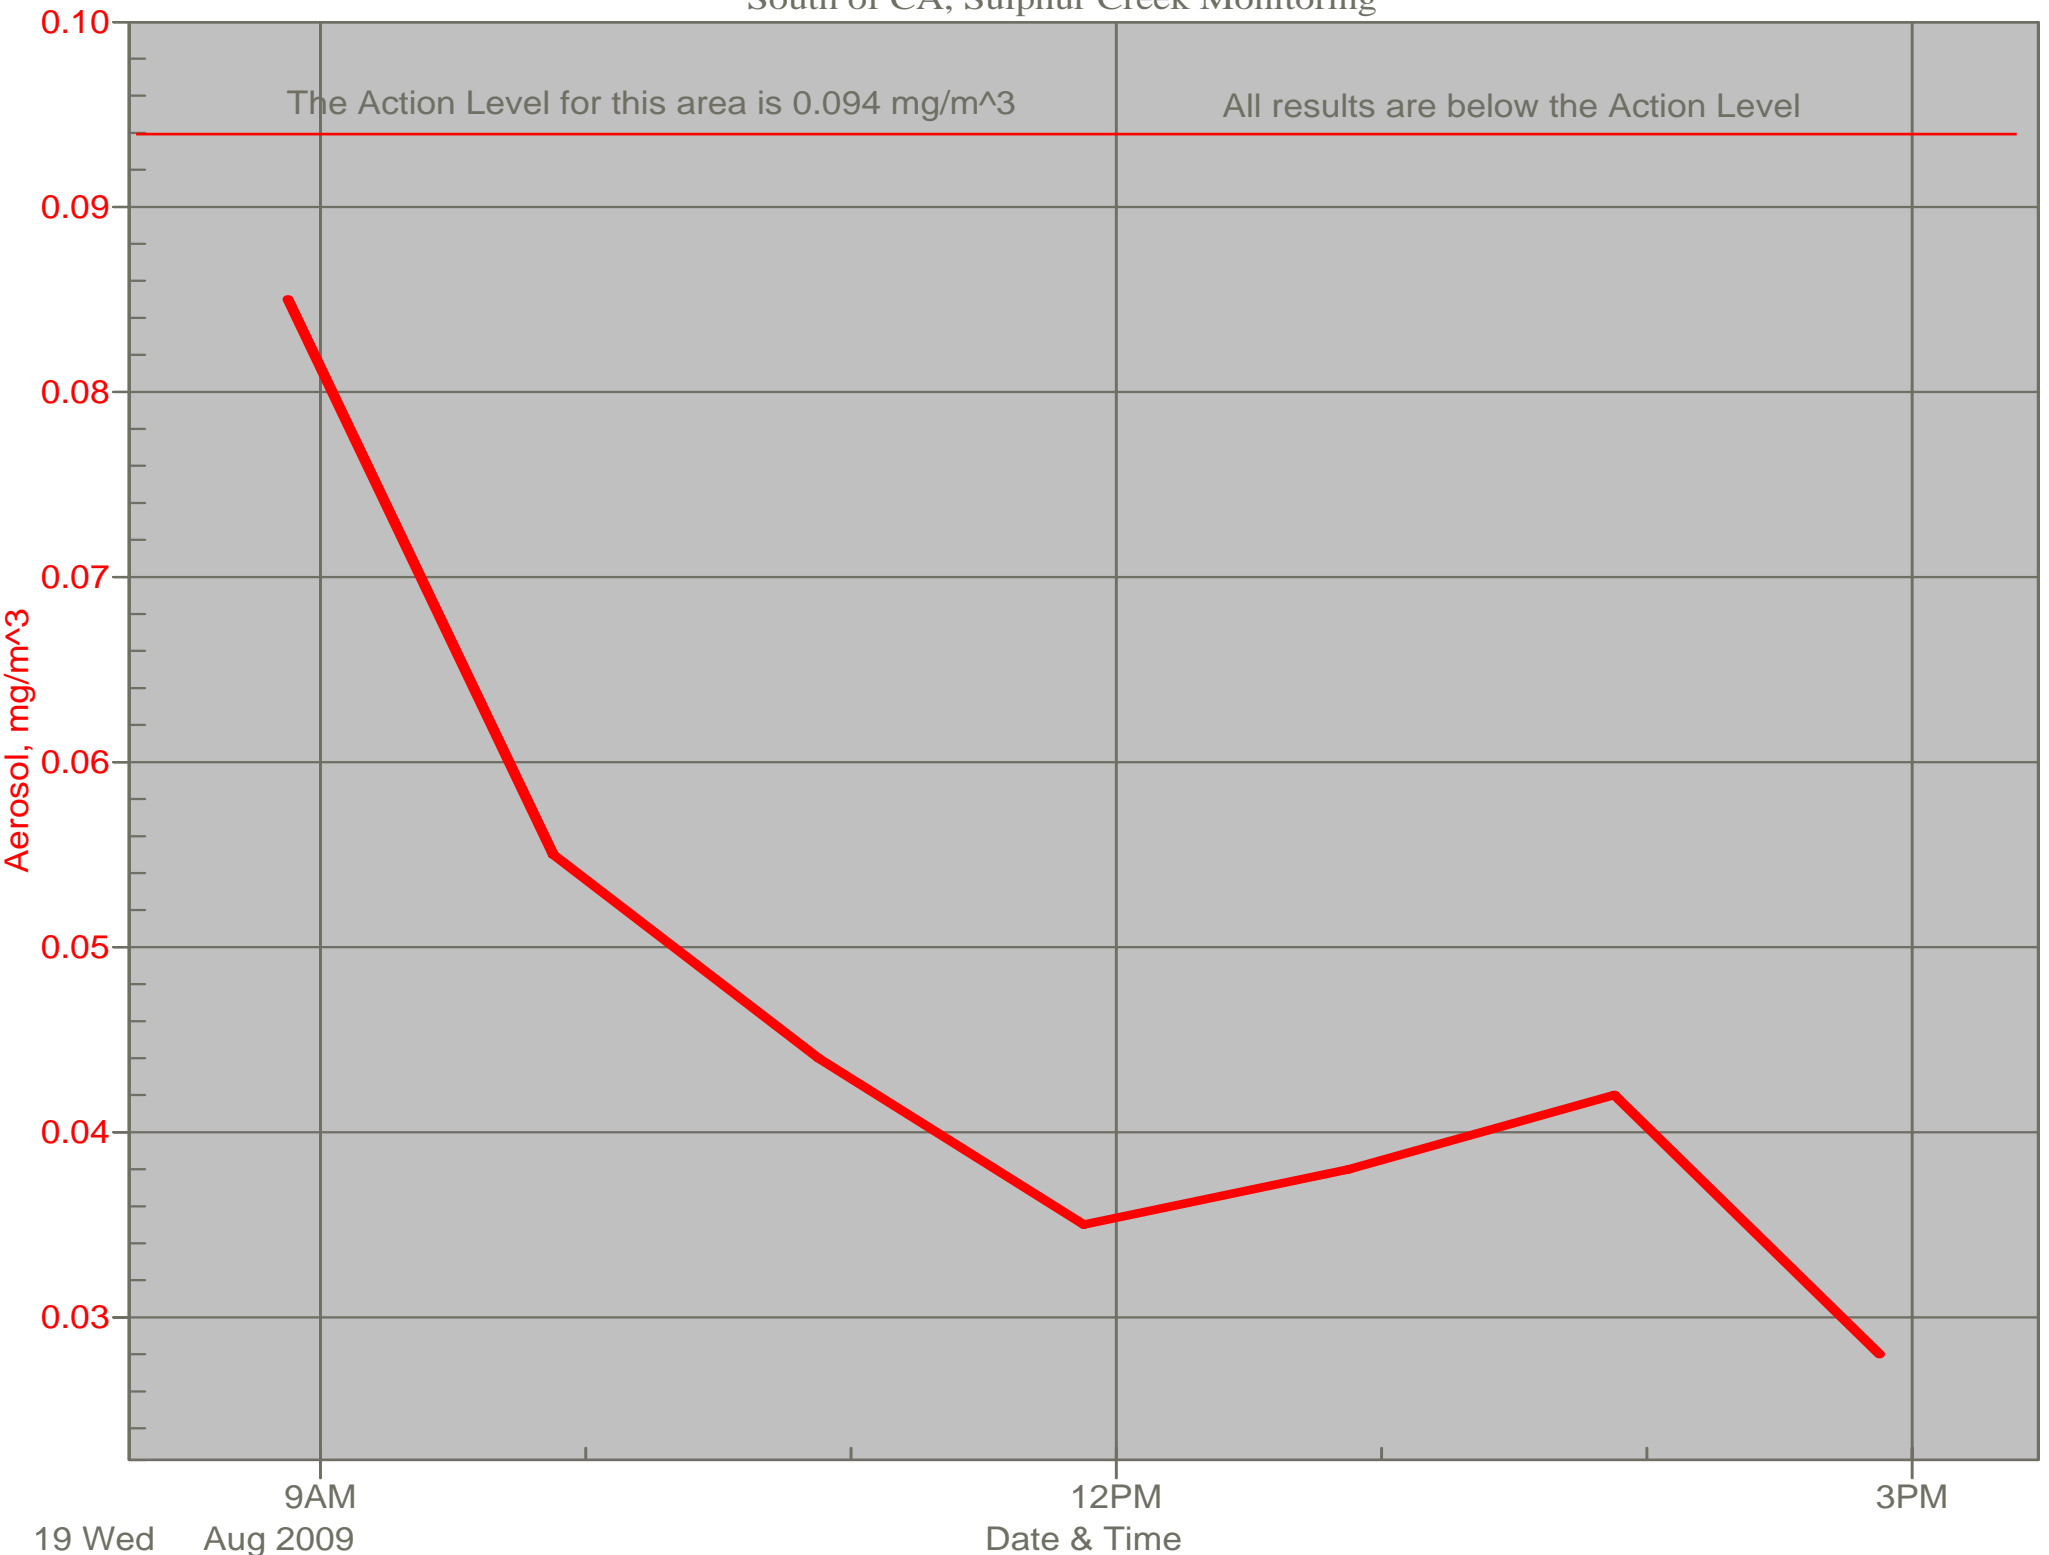

# Air Monitor 2

South of CA, Sulphur Creek Monitoring

# Air Monitor 3

East of Area H, Downwind of Area H

# Air Monitor 6

East of CA, Downwind of CA Material Grading

# Air Monitor 7

Southwest of CA, Upwind of Site Activities