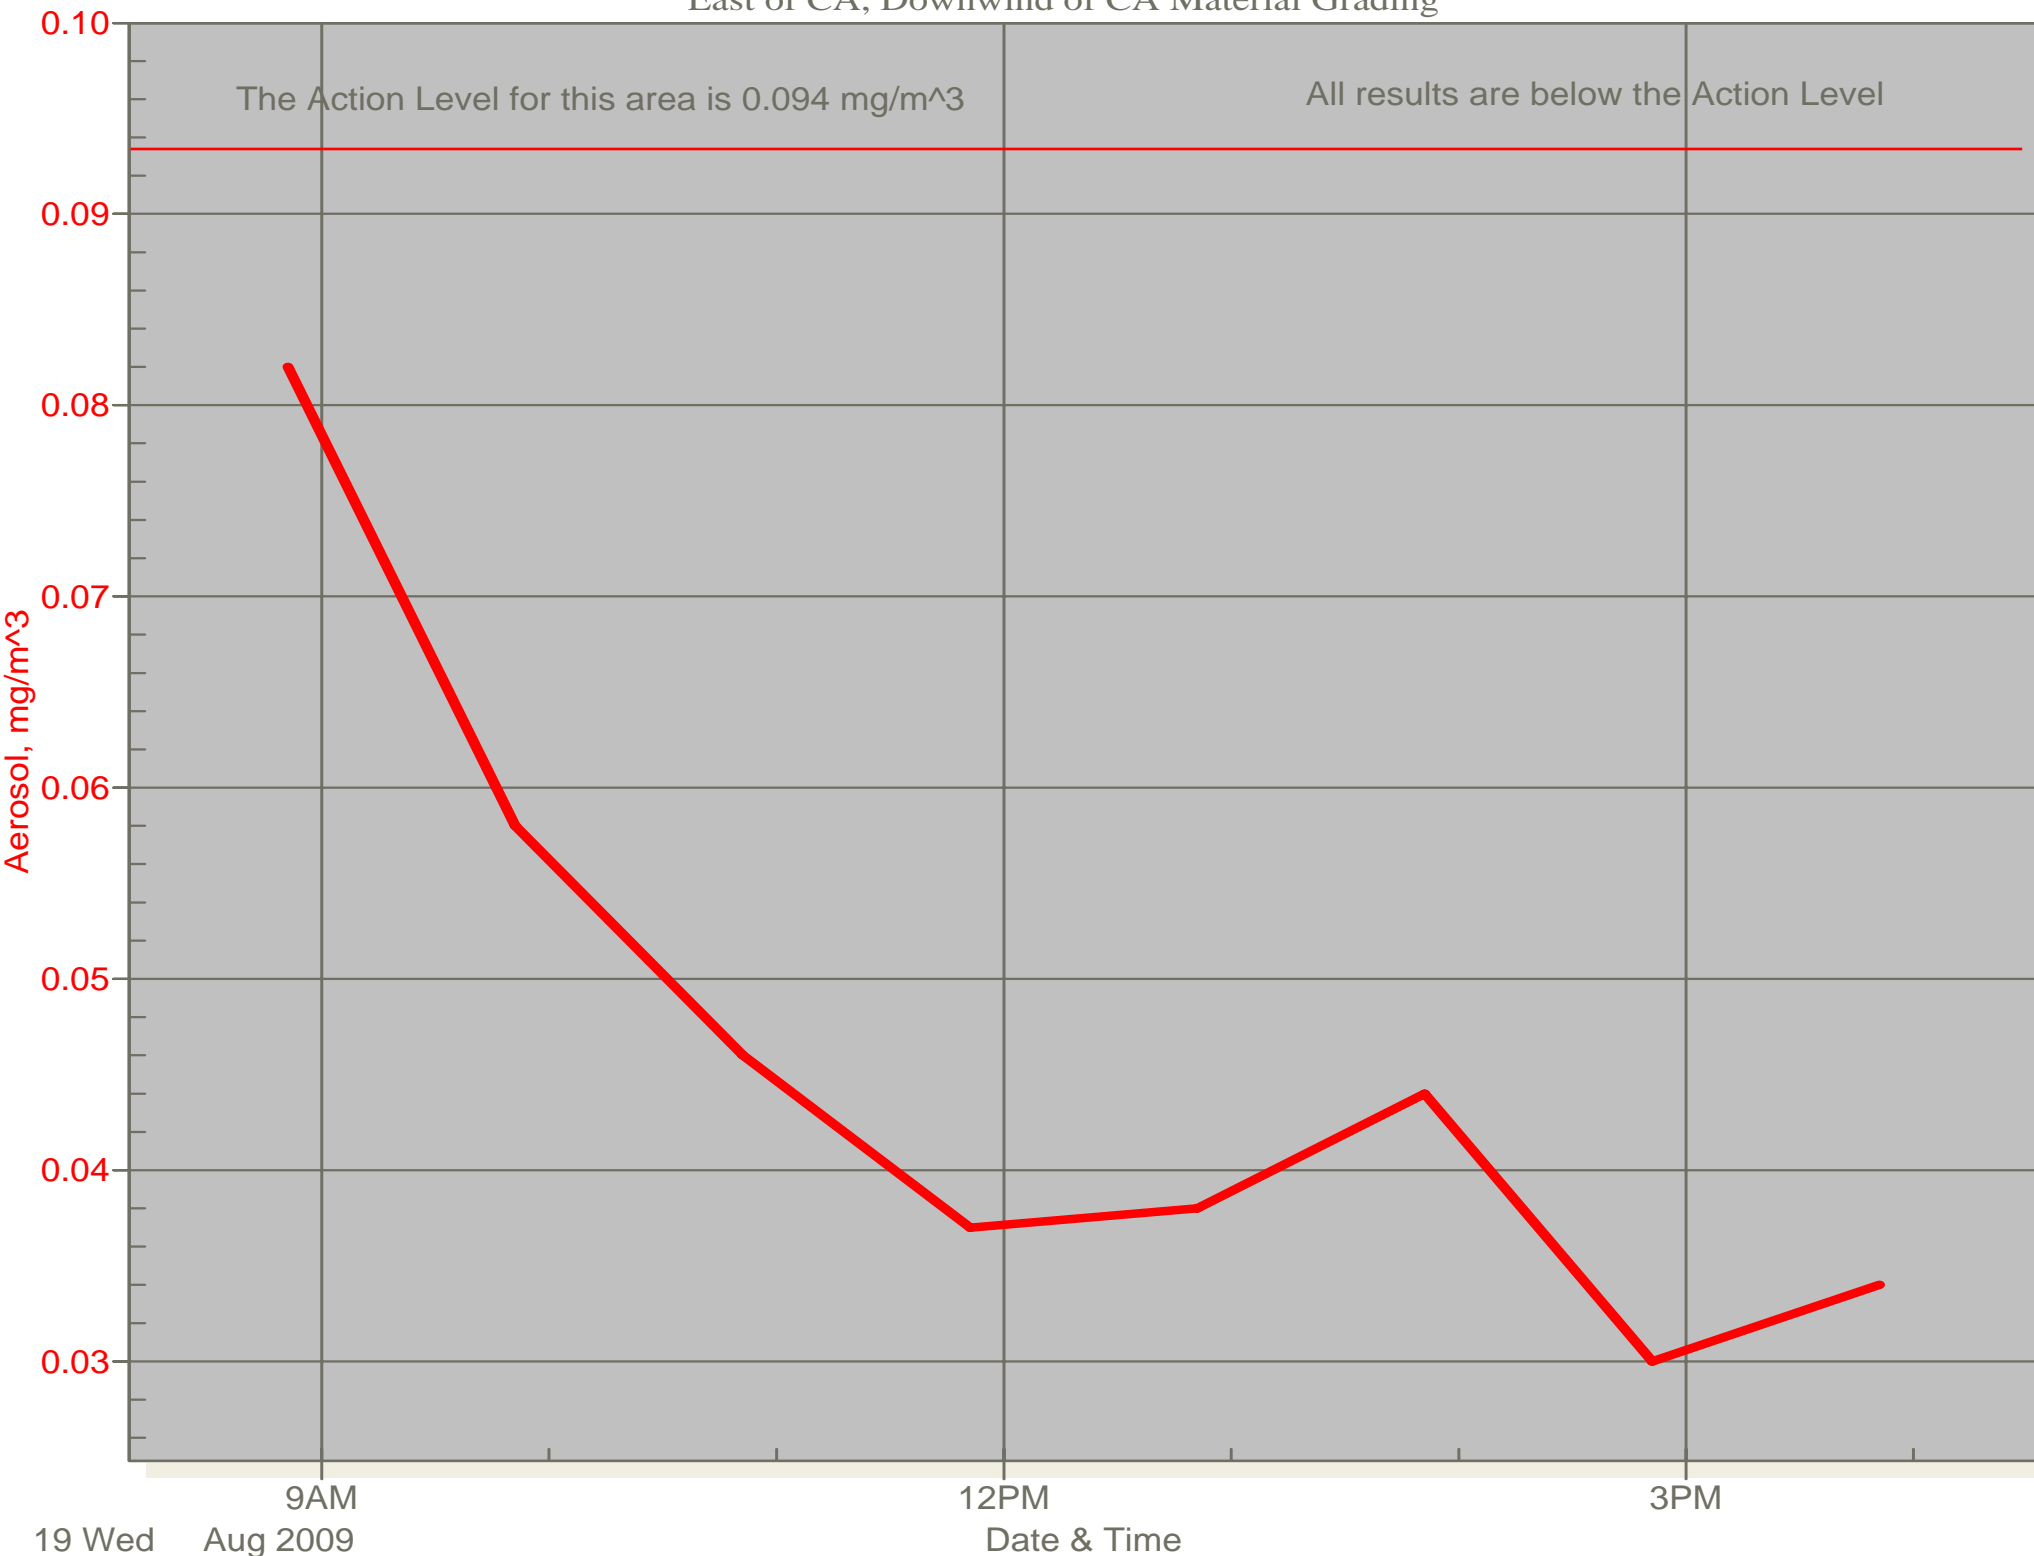

# Air Monitor 2

South of CA, Sulphur Creek Monitoring

# Air Monitor 3

East of Area H, Downwind of Area H

# Air Monitor 7

Southwest of CA, Upwind of Site Activities