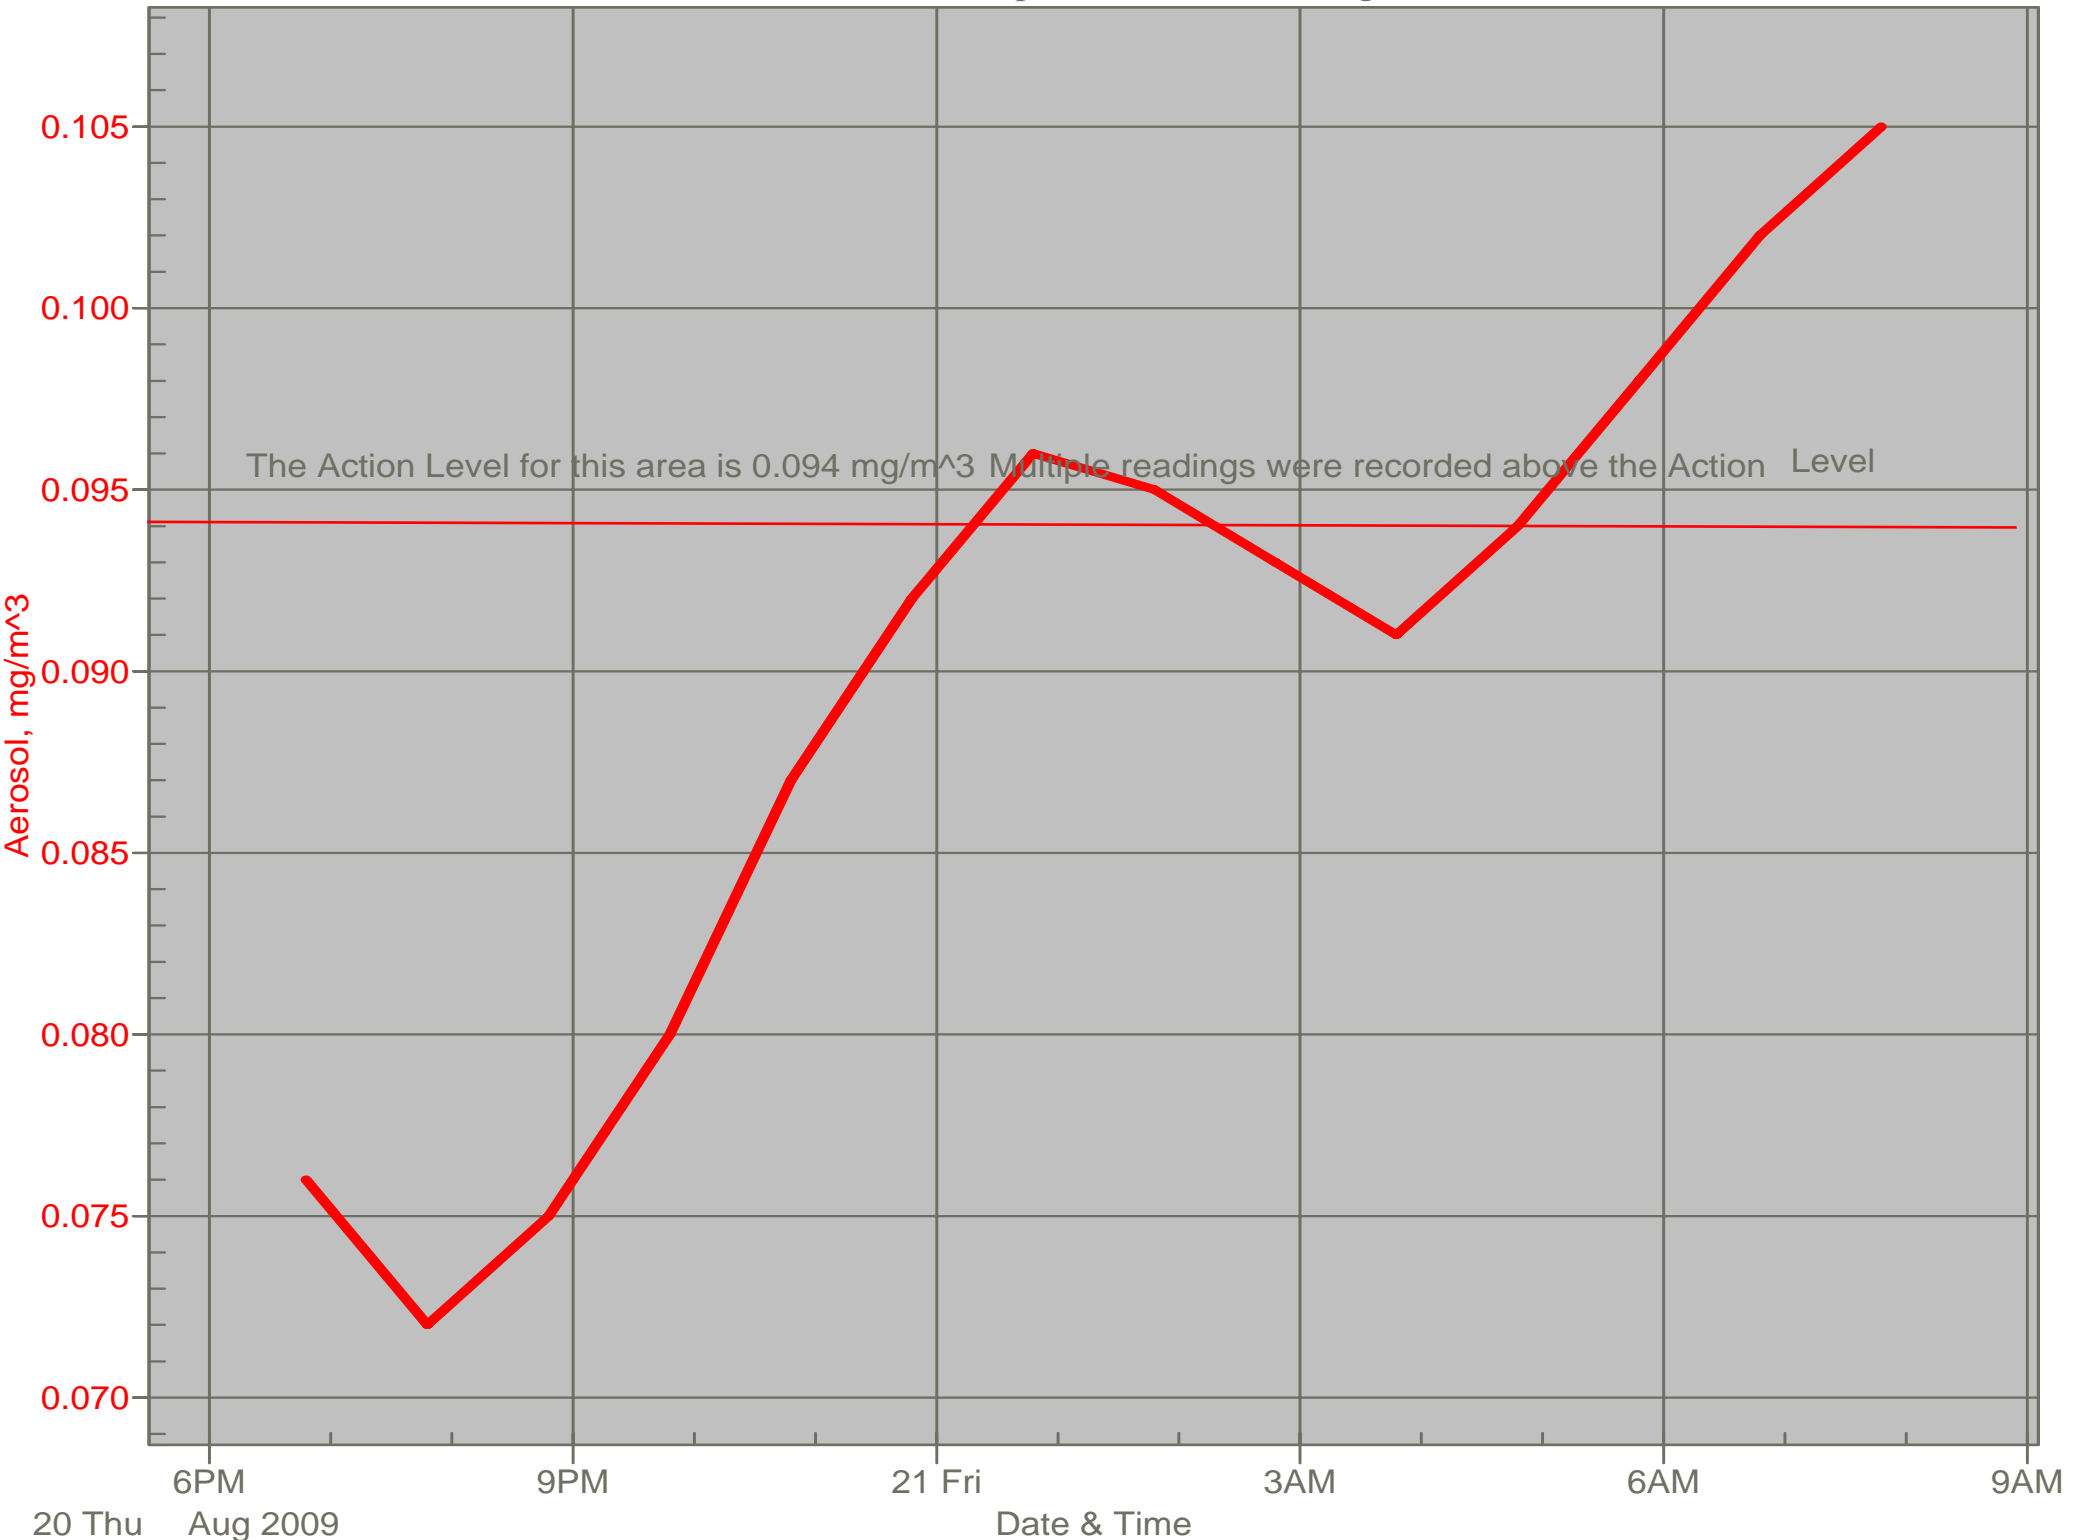

# Air Monitor 2 Non-Working Hours

South of CA, Sulphur Creek Monitoring

# Air Monitor 3 Non-Working Hours

East of Area H, Downwind of Area H