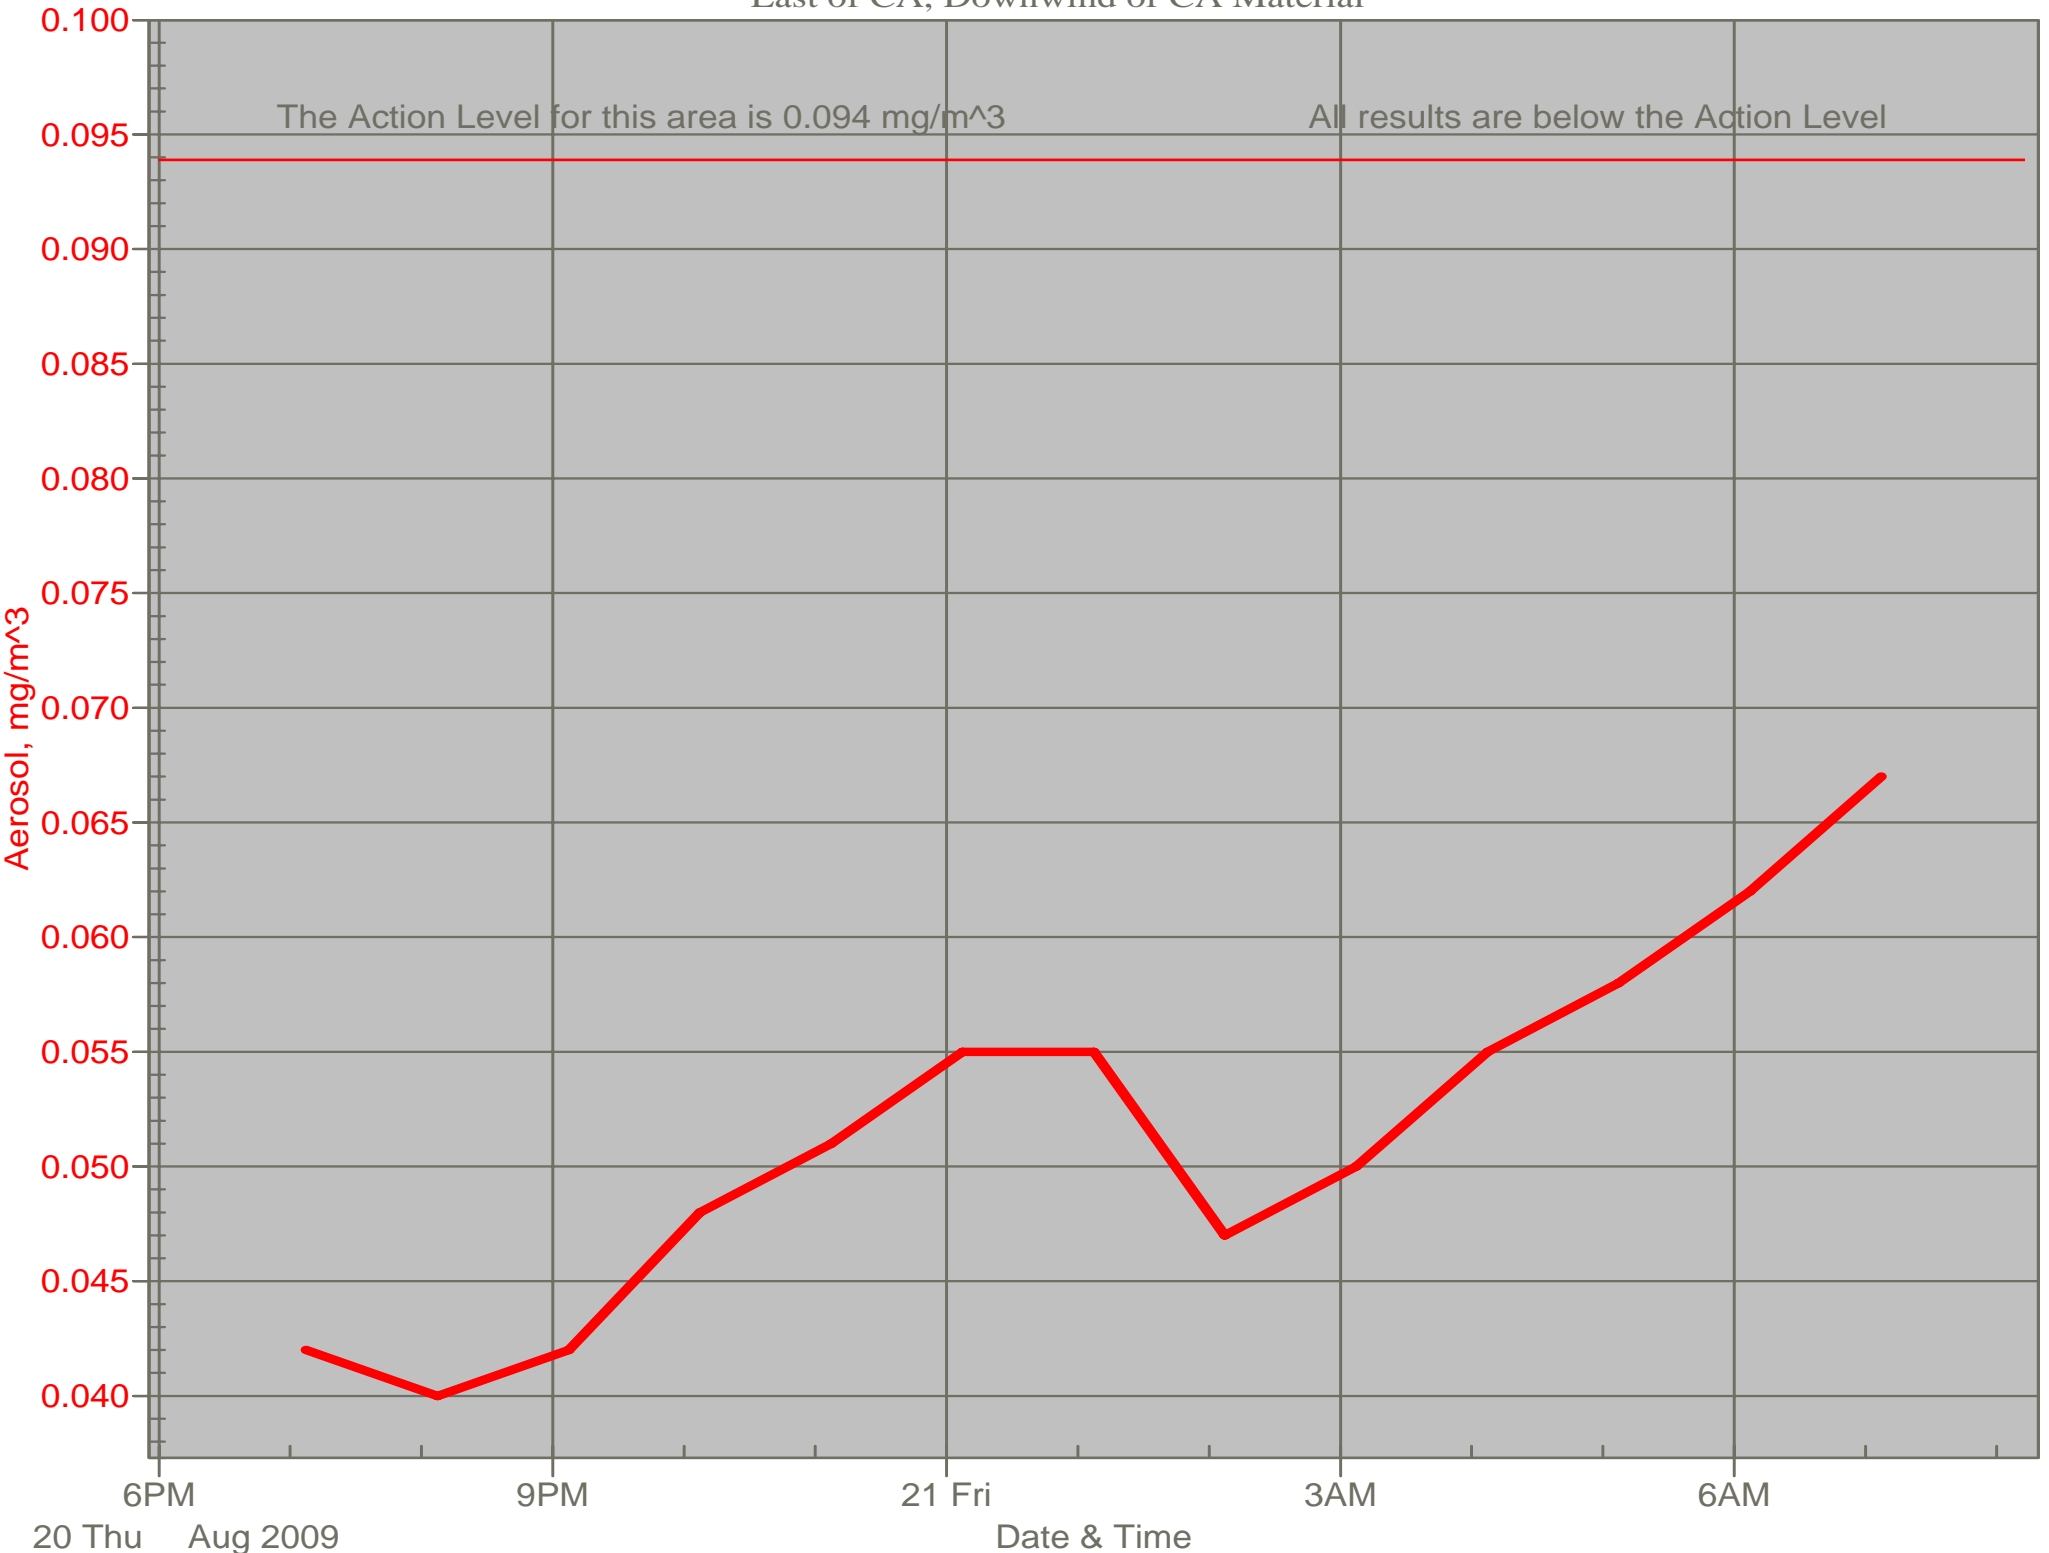

# Air Monitor 2 Non-Working Hours

South of CA, Sulphur Creek Monitoring

# Air Monitor 3 Non-Working Hours

East of Area H, Downwind of Area H

# Air Monitor 6 Non-Working Hours

East of CA, Downwind of CA Material