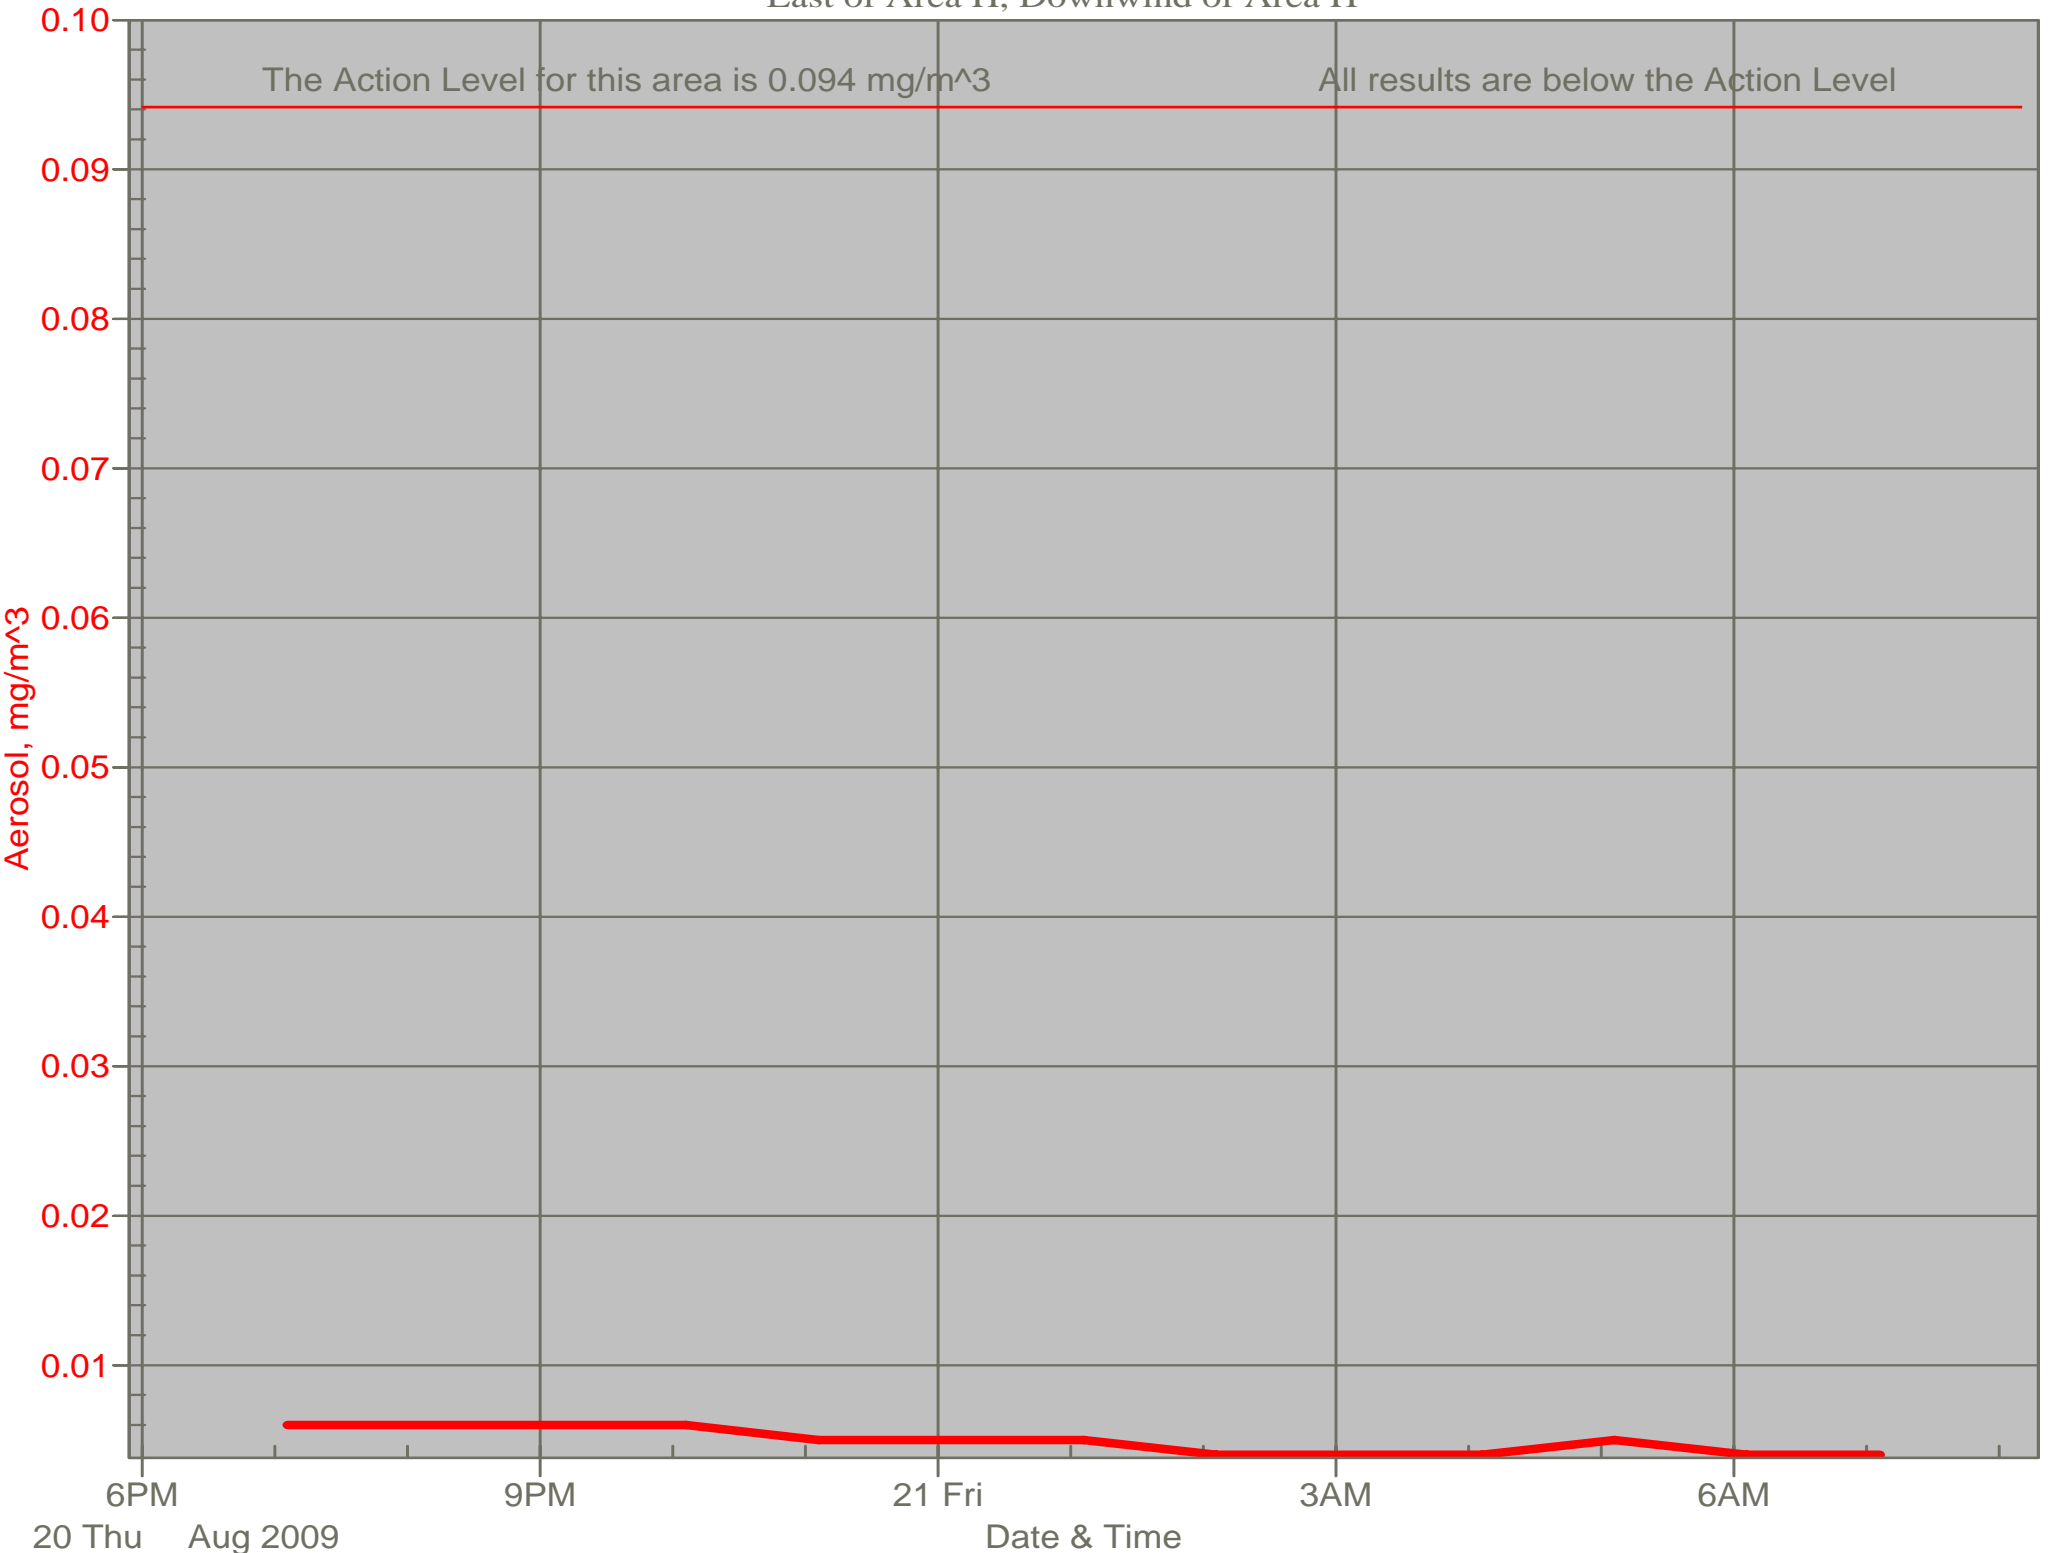

# Air Monitor 2 Non-Working Hours

South of CA, Sulphur Creek Monitoring

# Air Monitor 3 Non-Working Hours

East of Area H, Downwind of Area H

# Air Monitor 6 Non-Working Hours

East of CA, Downwind of CA Material