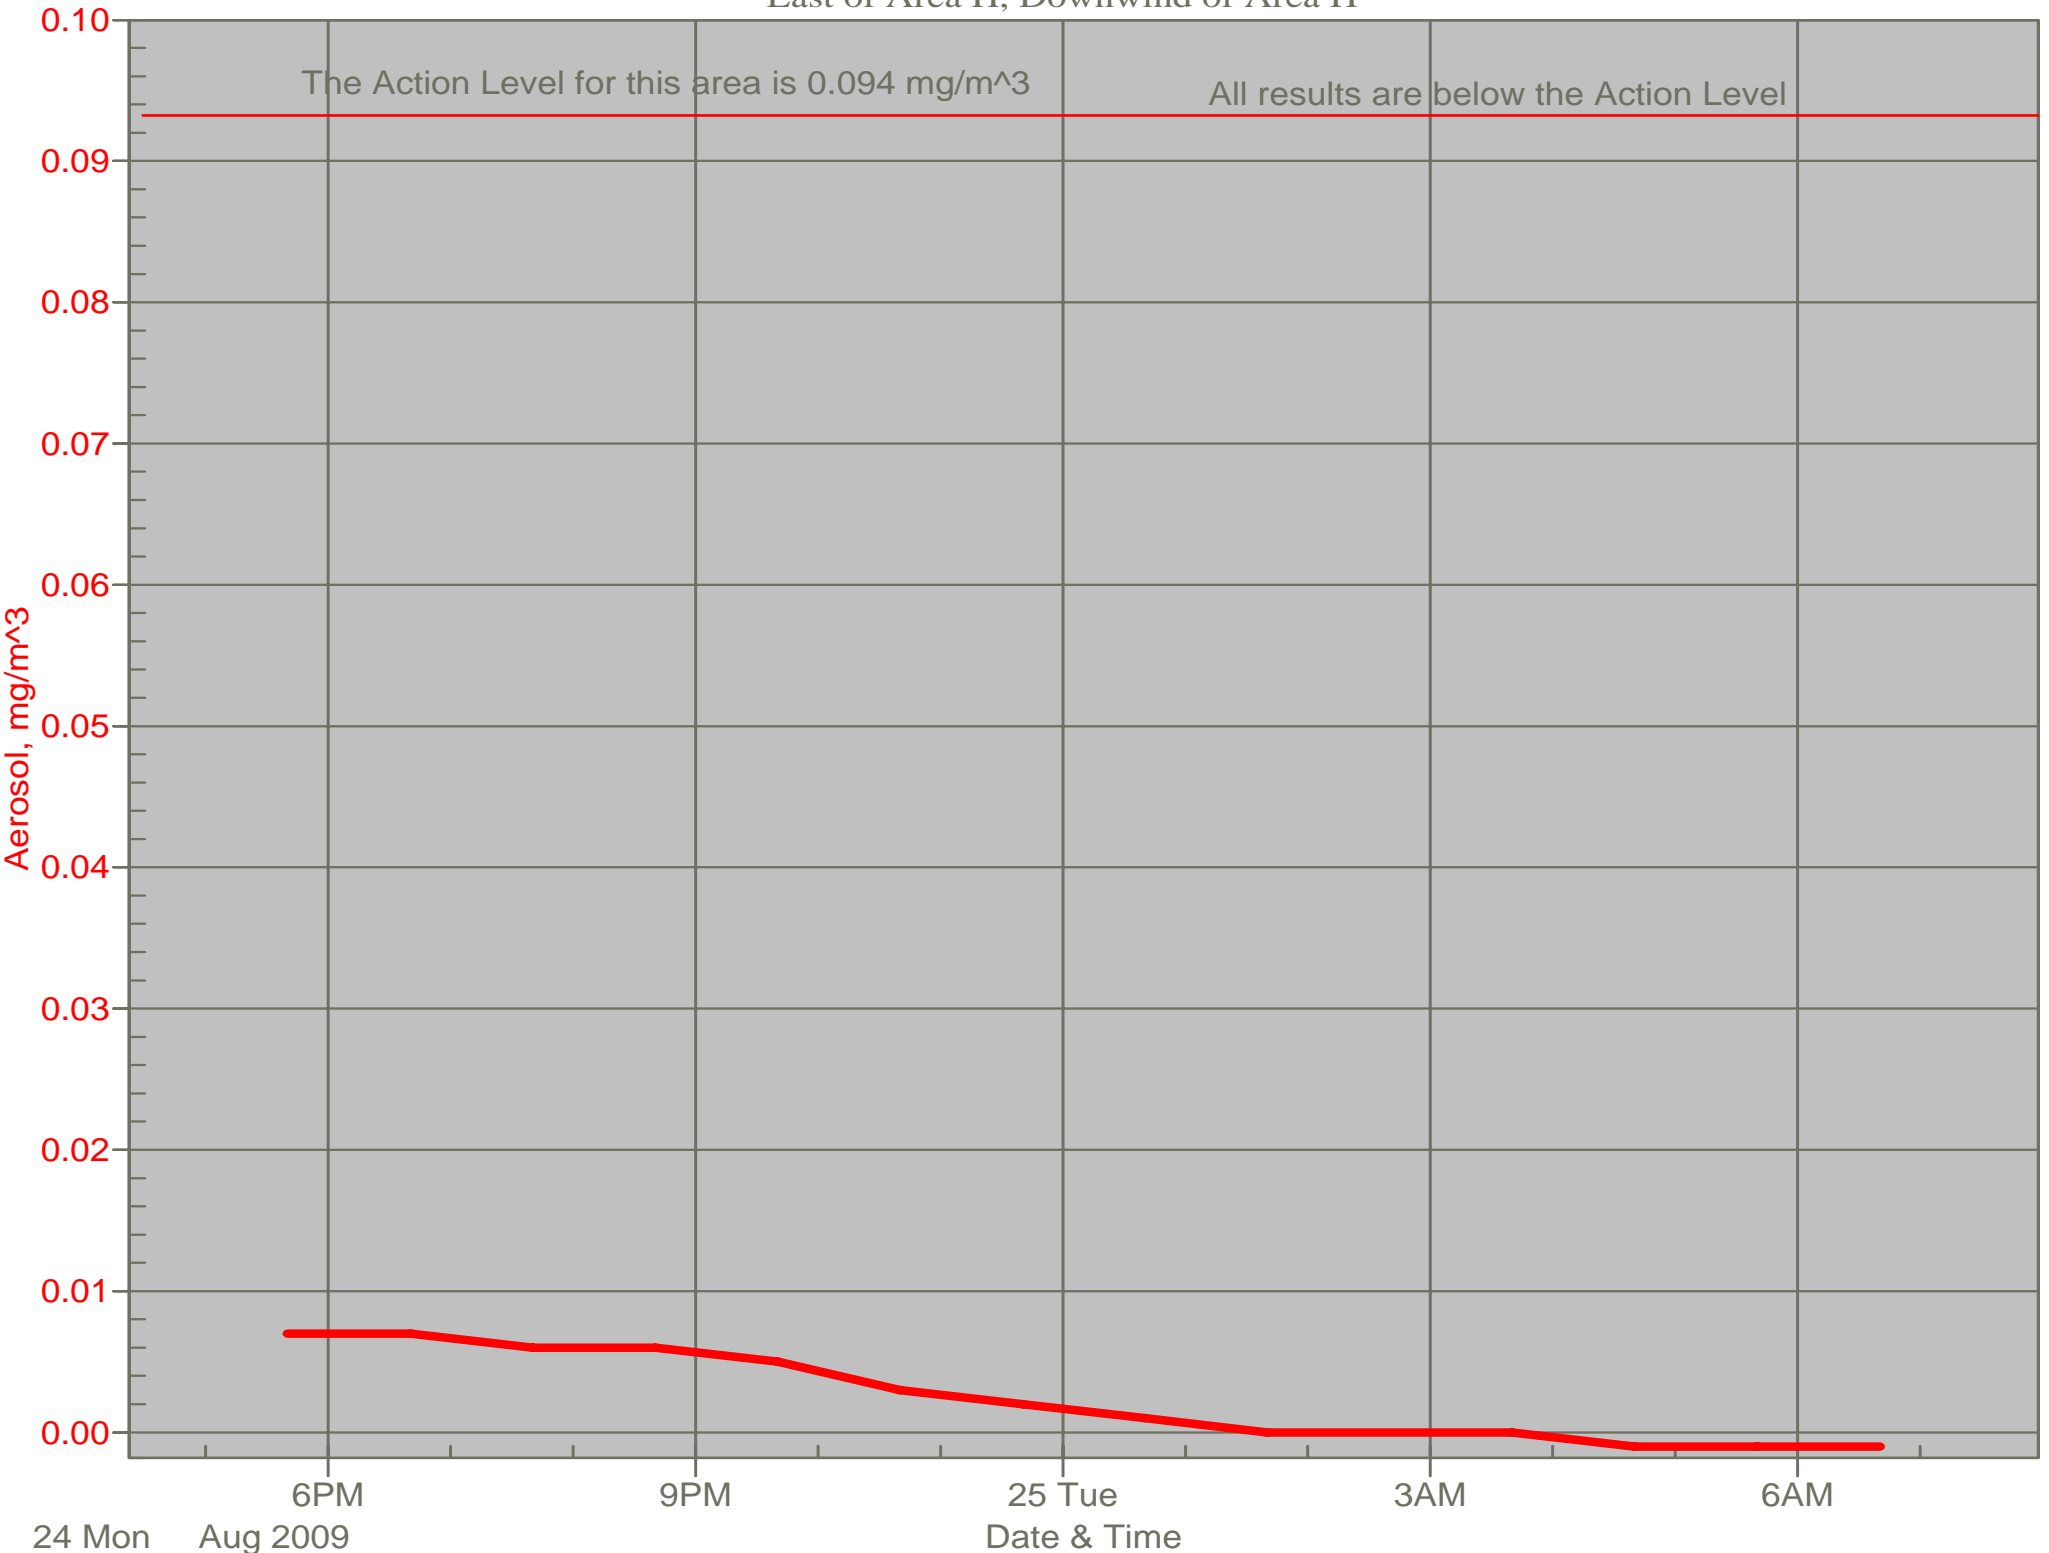

Air Monitor 2 Non-Working Hours

South of CA, Sulphur Creek Monitoring

Air Monitor 3 Non-Working Hours

East of Area H, Downwind of Area H

Air Monitor 6 Non-Working Hours

East of CA, Downwind of CA Material

Air Monitor 7 Non-Working Hours

Southwest of CA, Upwind of Site