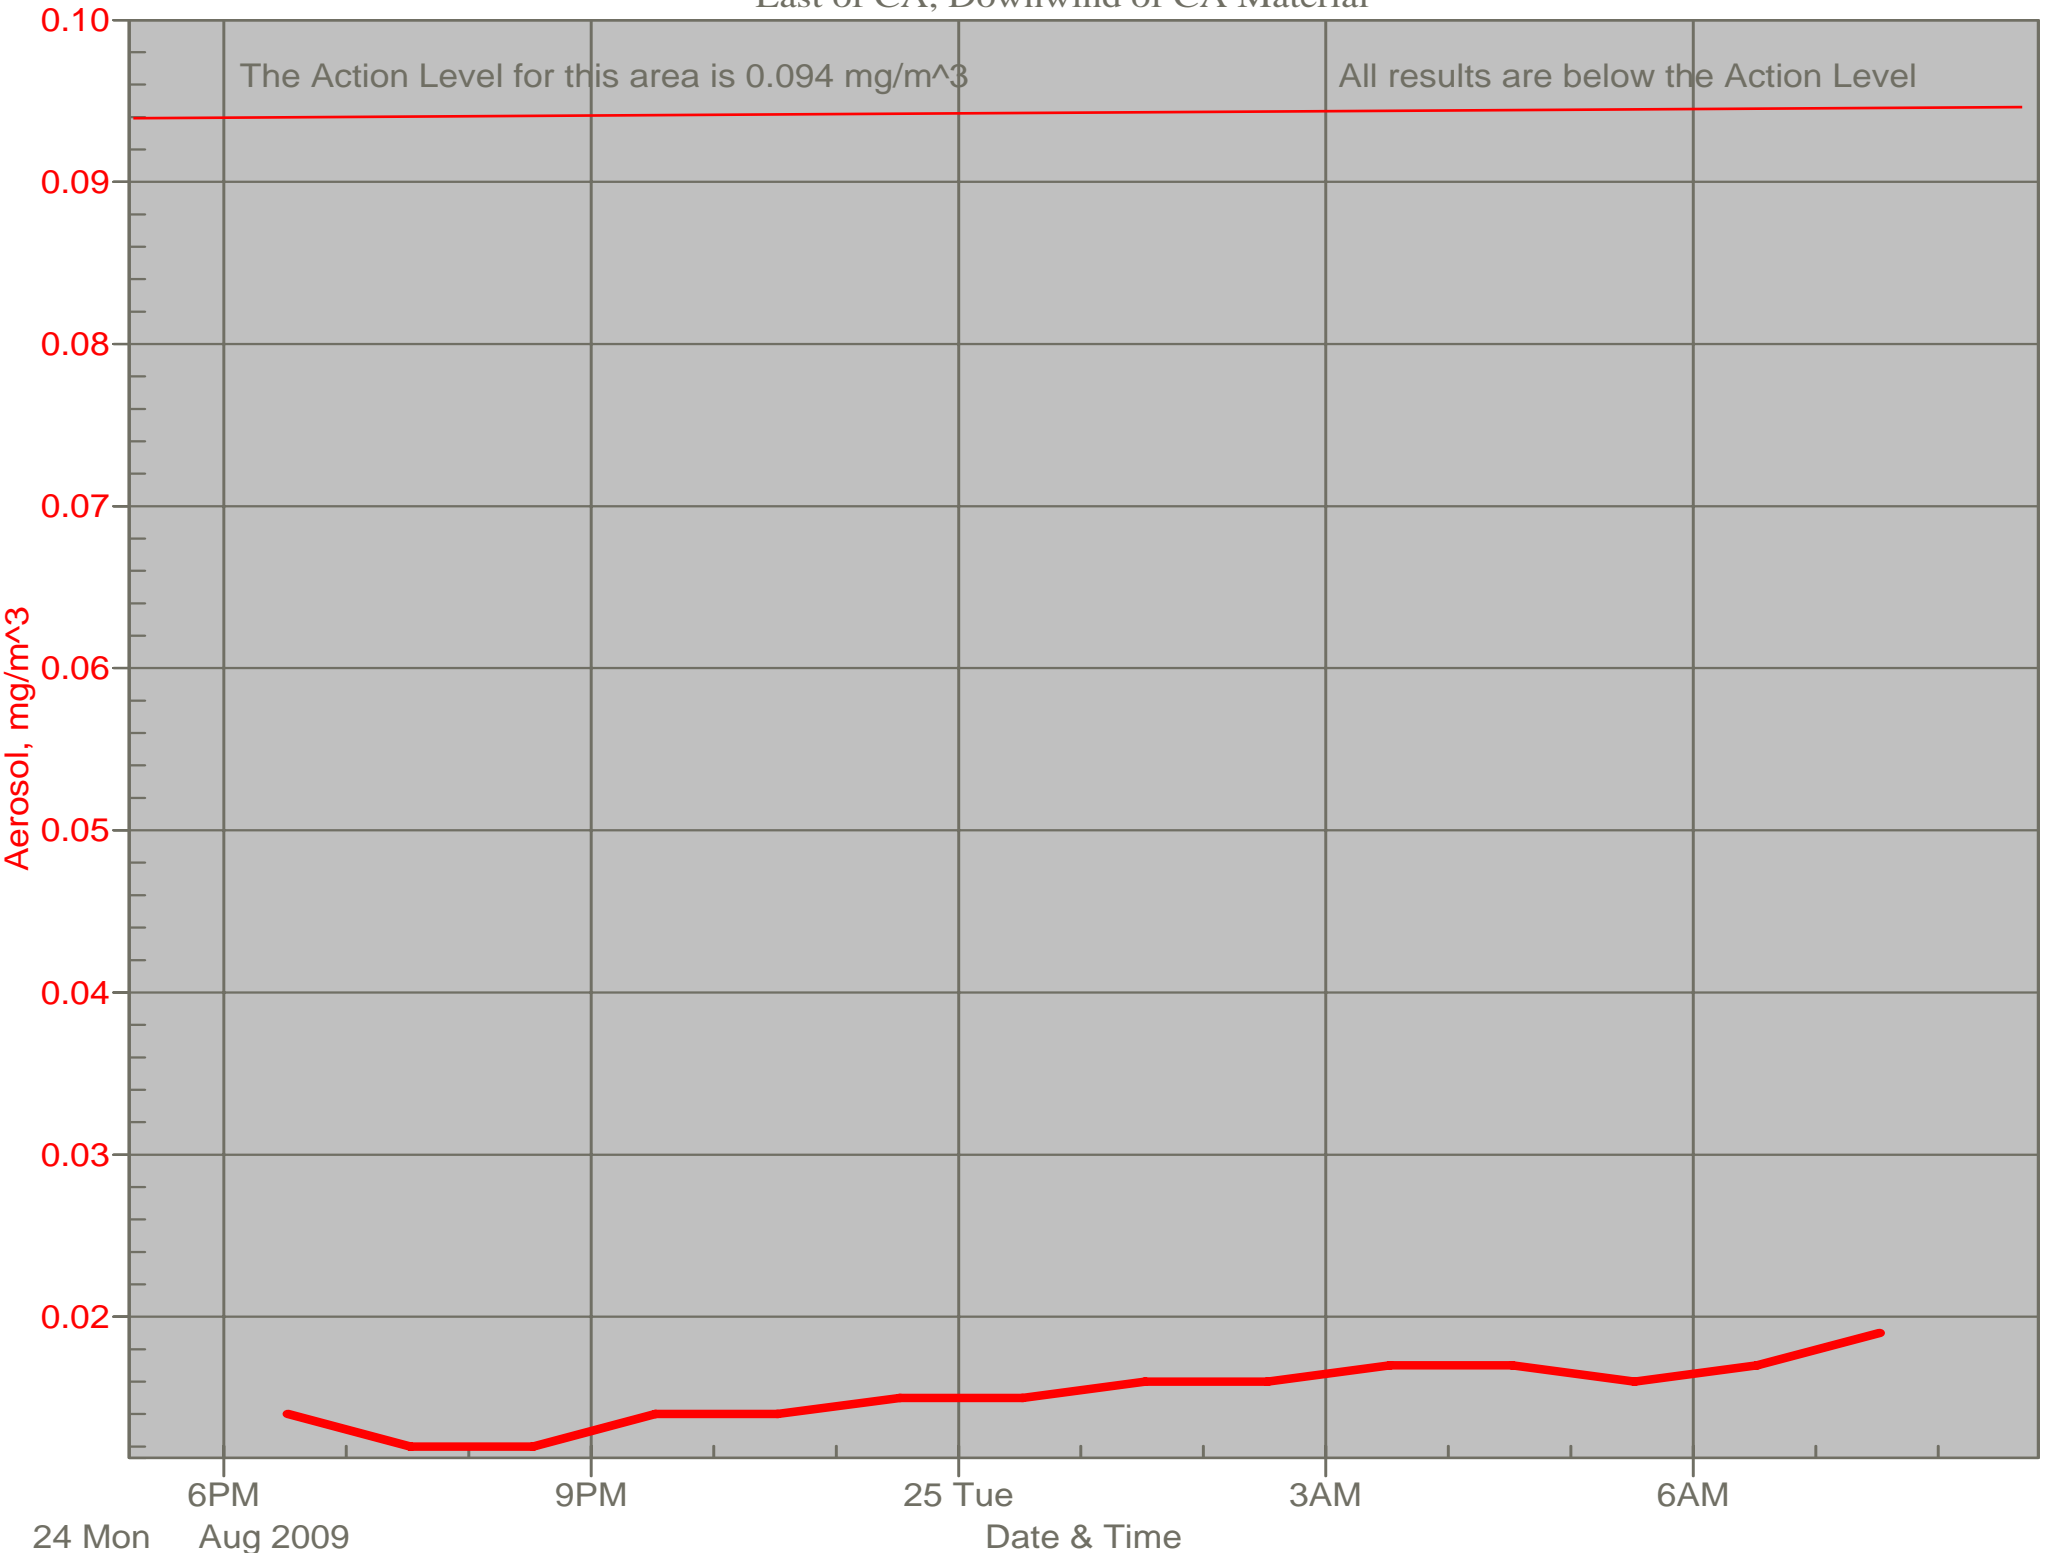

Air Monitor 2 Non-Working Hours

South of CA, Sulphur Creek Monitoring

Air Monitor 3 Non-Working Hours

East of Area H, Downwind of Area H

Air Monitor 6 Non-Working Hours

East of CA, Downwind of CA Material

Air Monitor 7 Non-Working Hours

Southwest of CA, Upwind of Site