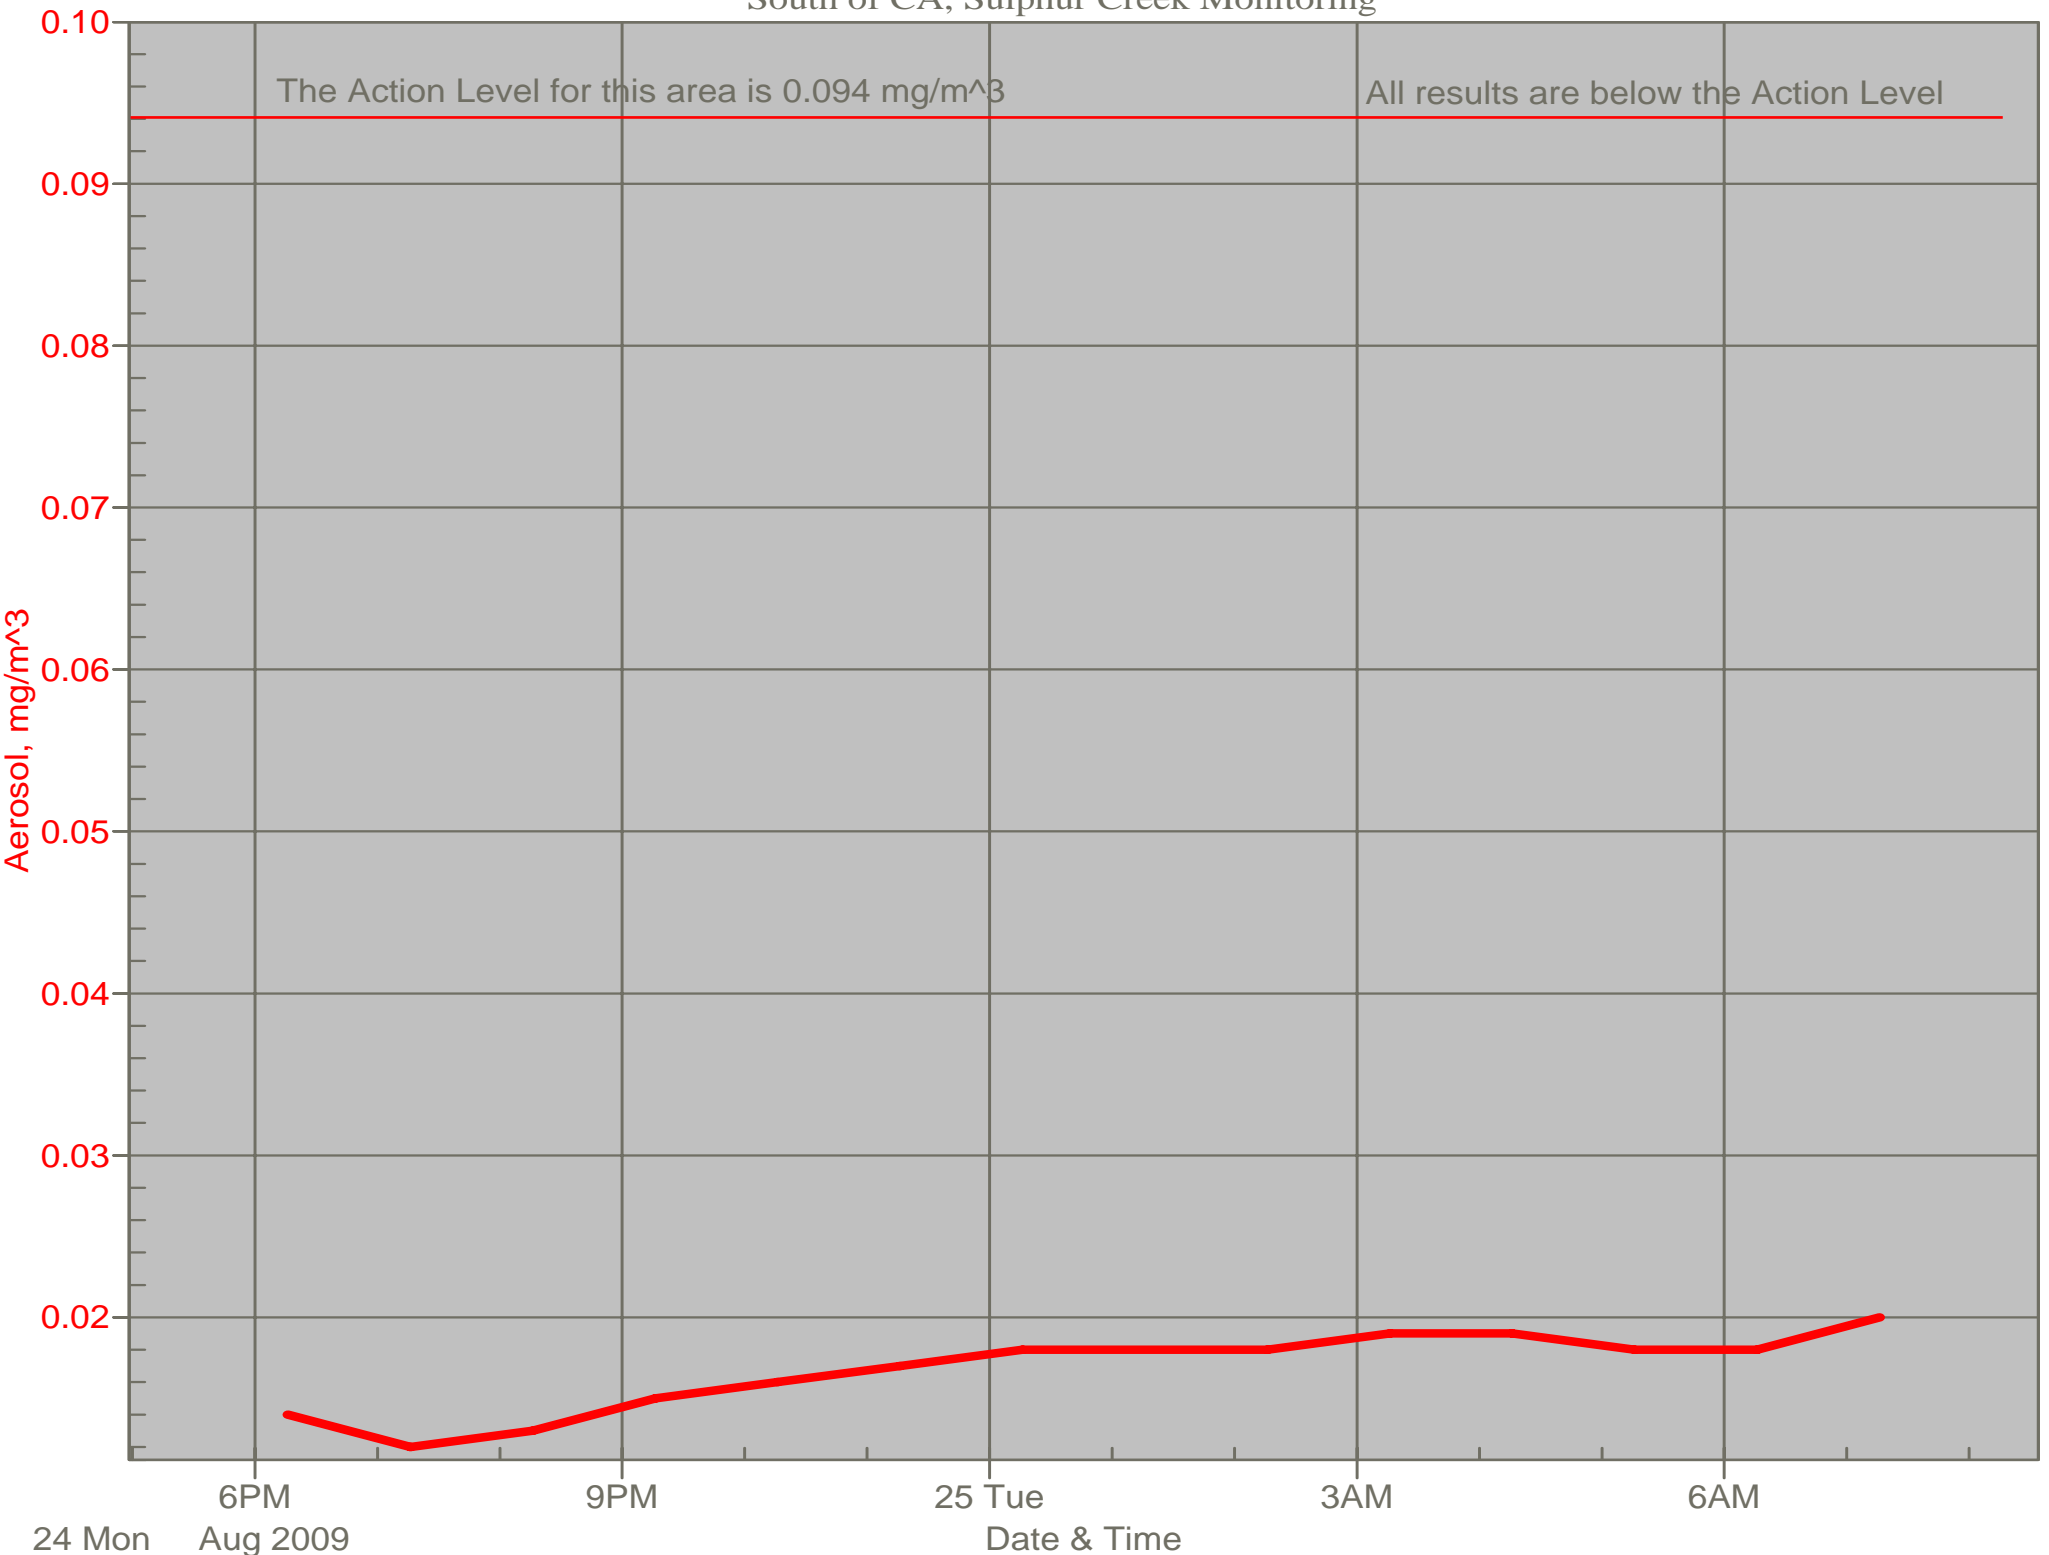

Air Monitor 2 Non-Working Hours

South of CA, Sulphur Creek Monitoring

Air Monitor 3 Non-Working Hours

East of Area H, Downwind of Area H

Air Monitor 6 Non-Working Hours

East of CA, Downwind of CA Material

Air Monitor 7 Non-Working Hours

Southwest of CA, Upwind of Site