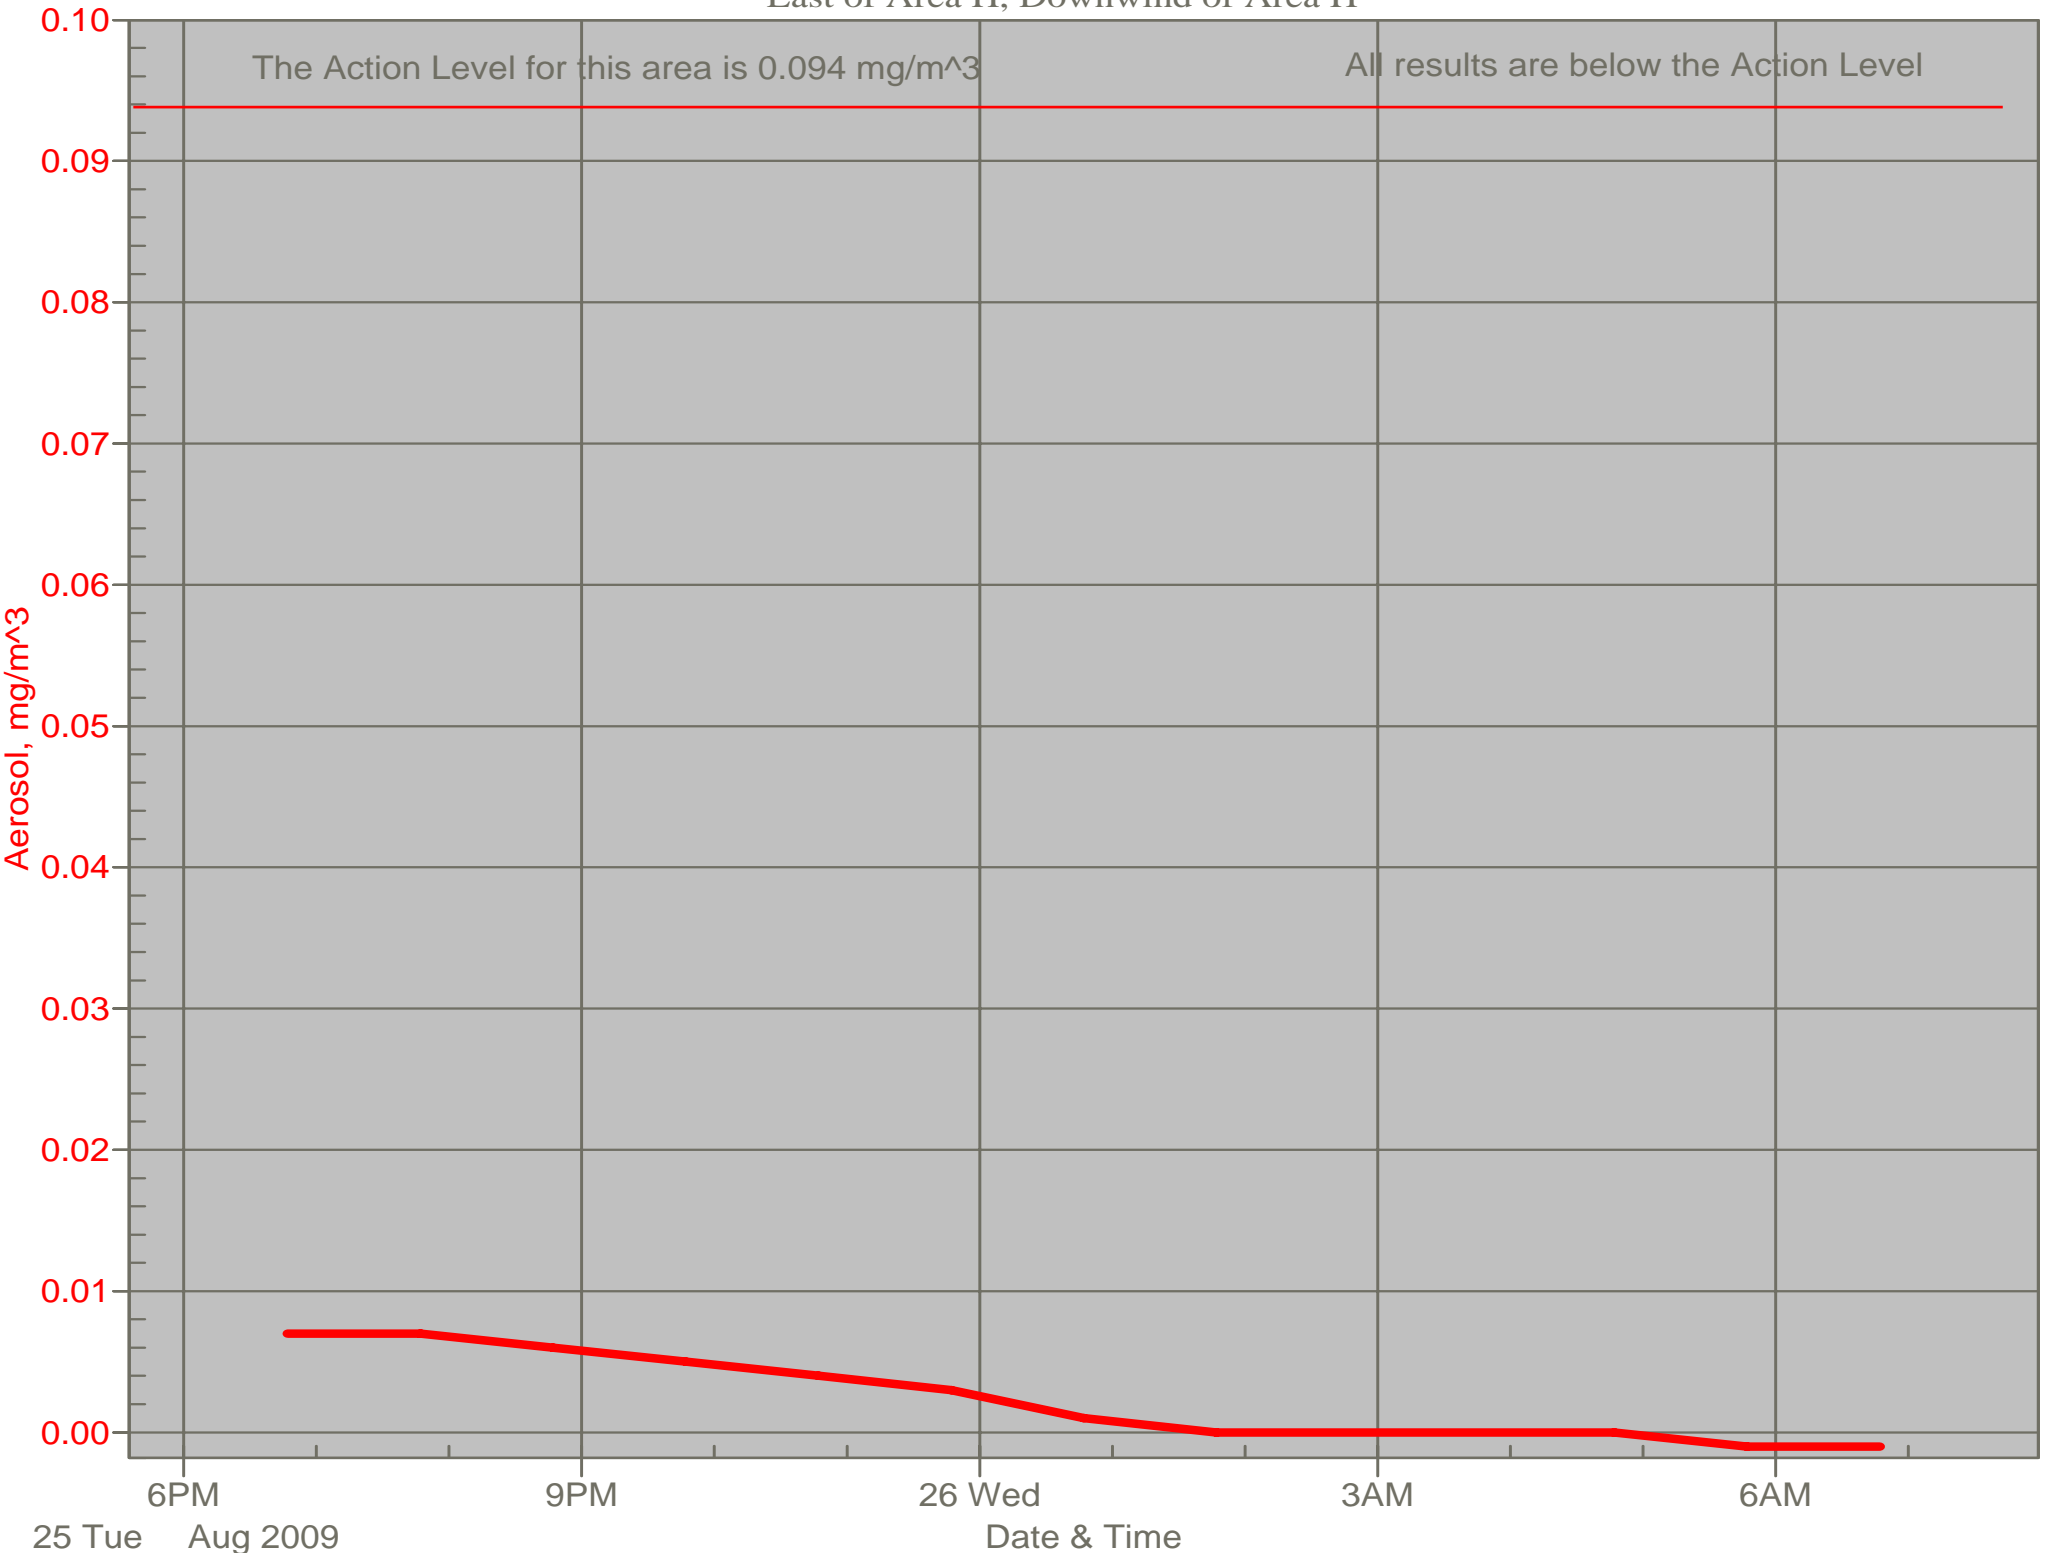

Air Monitor 2 Non-Working Hours

South of CA, Sulphur Creek Monitoring

Air Monitor 3 Non-Working Hours

East of Area H, Downwind of Area H

Air Monitor 6 Non-Working Hours

East of CA, Downwind of CA Material

Air Monitor 7 Non-Working Hours

Southwest of CA, Upwind of Site