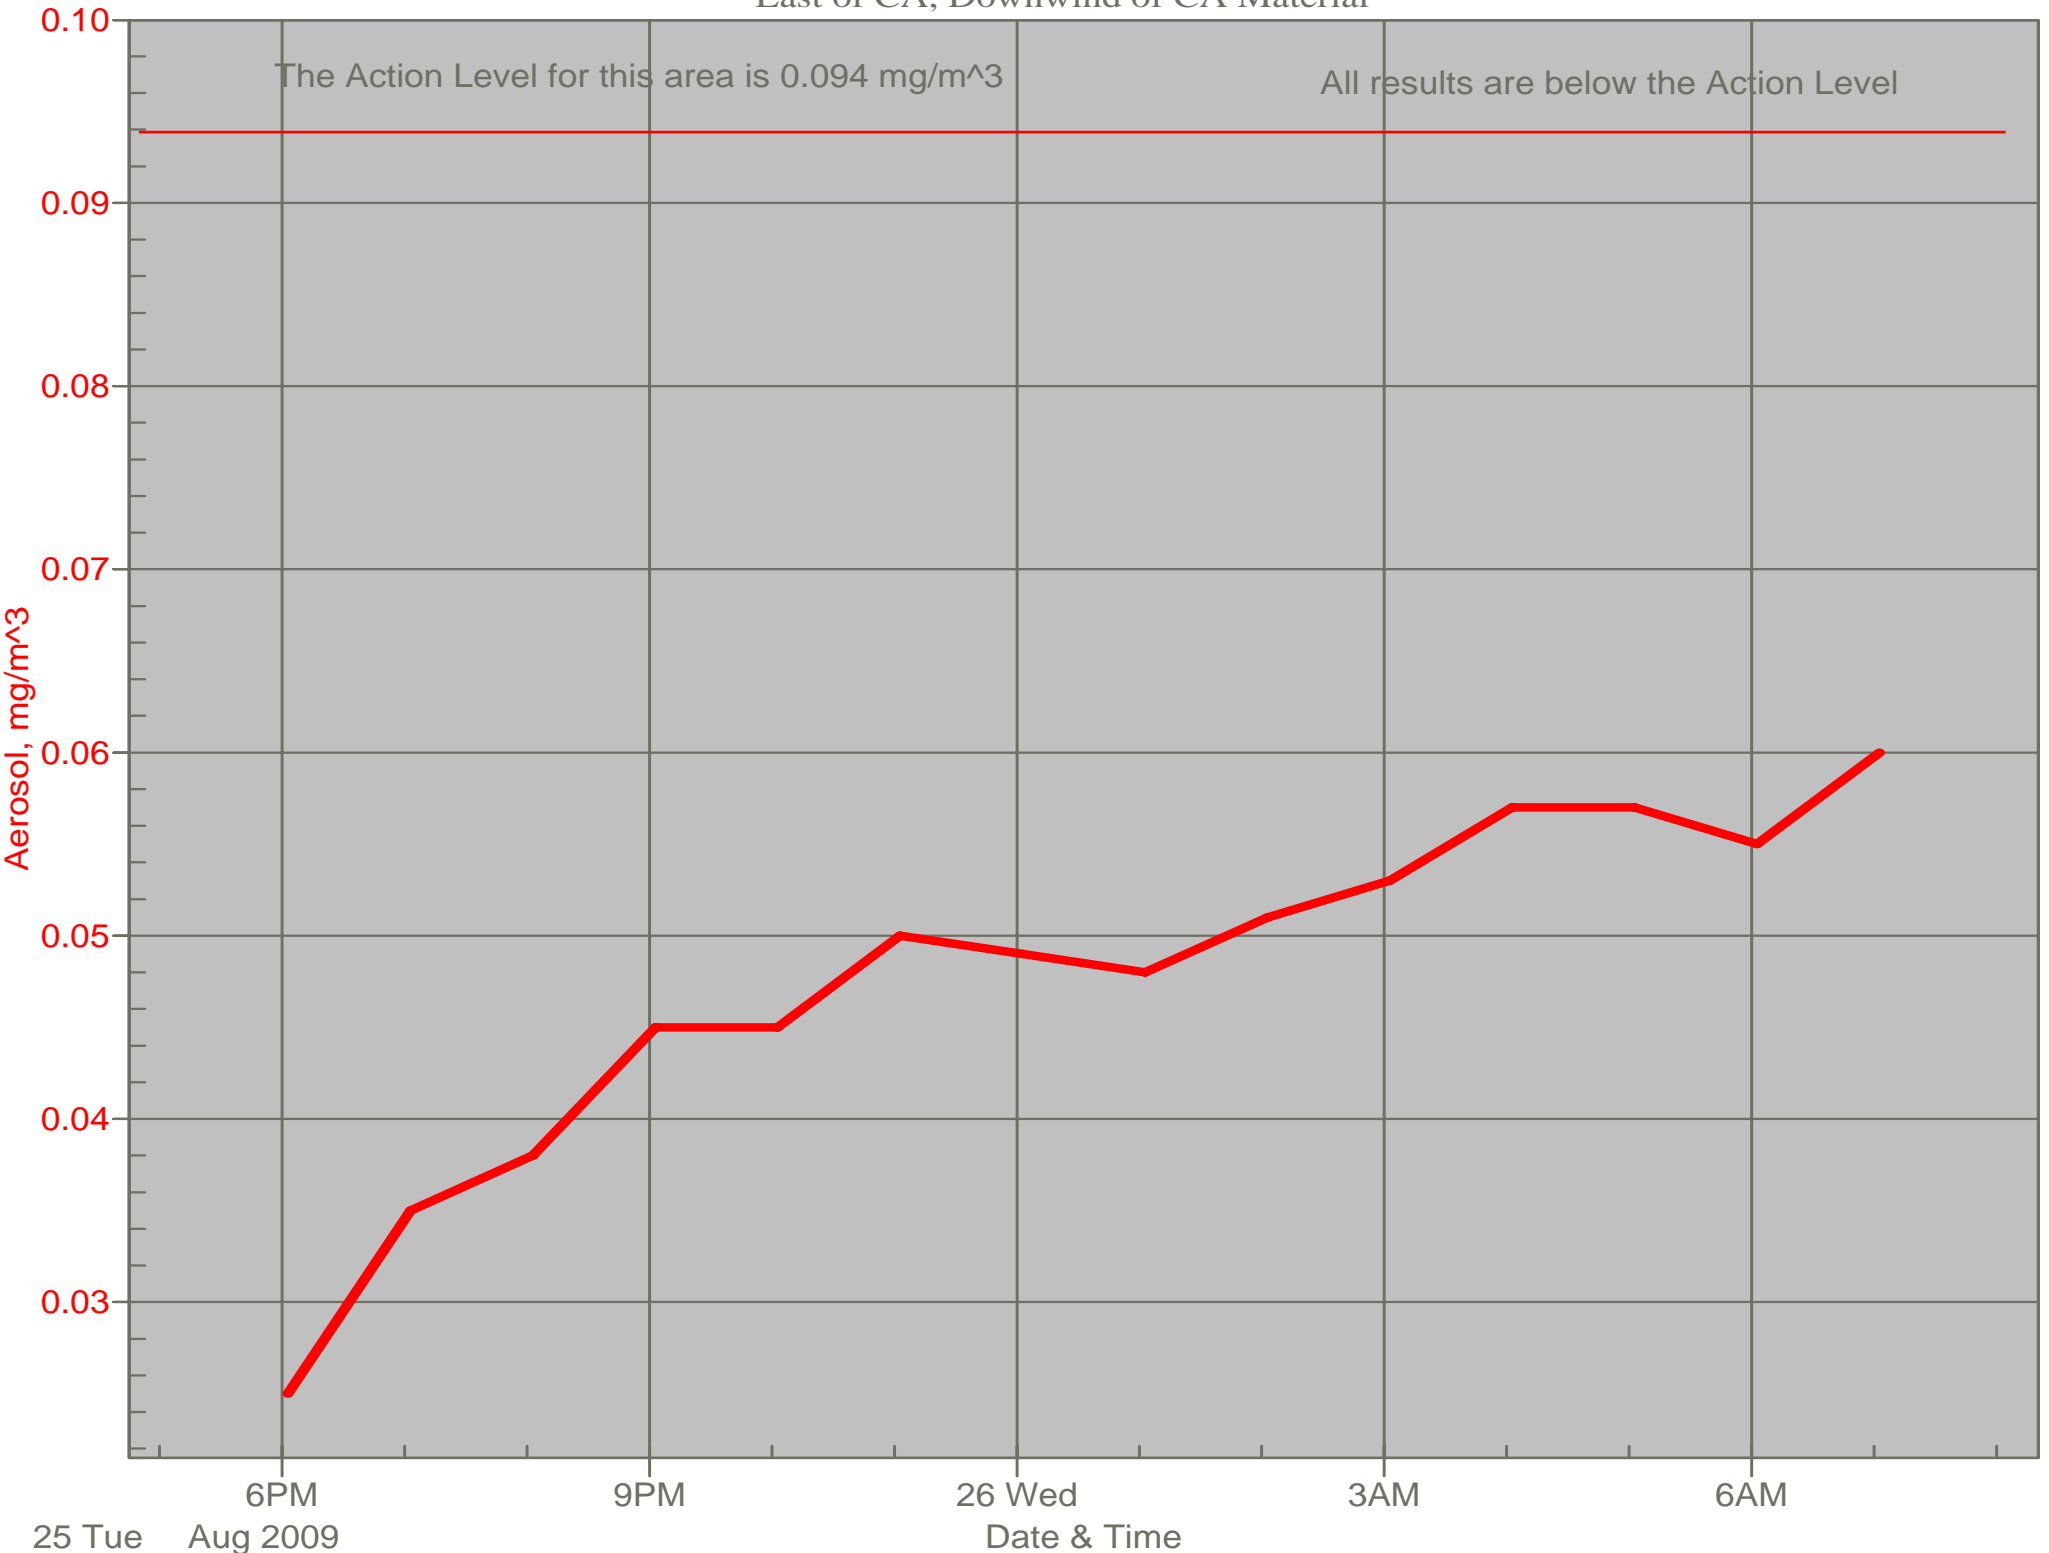

Air Monitor 2 Non-Working Hours

South of CA, Sulphur Creek Monitoring

Air Monitor 3 Non-Working Hours

East of Area H, Downwind of Area H

Air Monitor 6 Non-Working Hours

East of CA, Downwind of CA Material

Air Monitor 7 Non-Working Hours

Southwest of CA, Upwind of Site