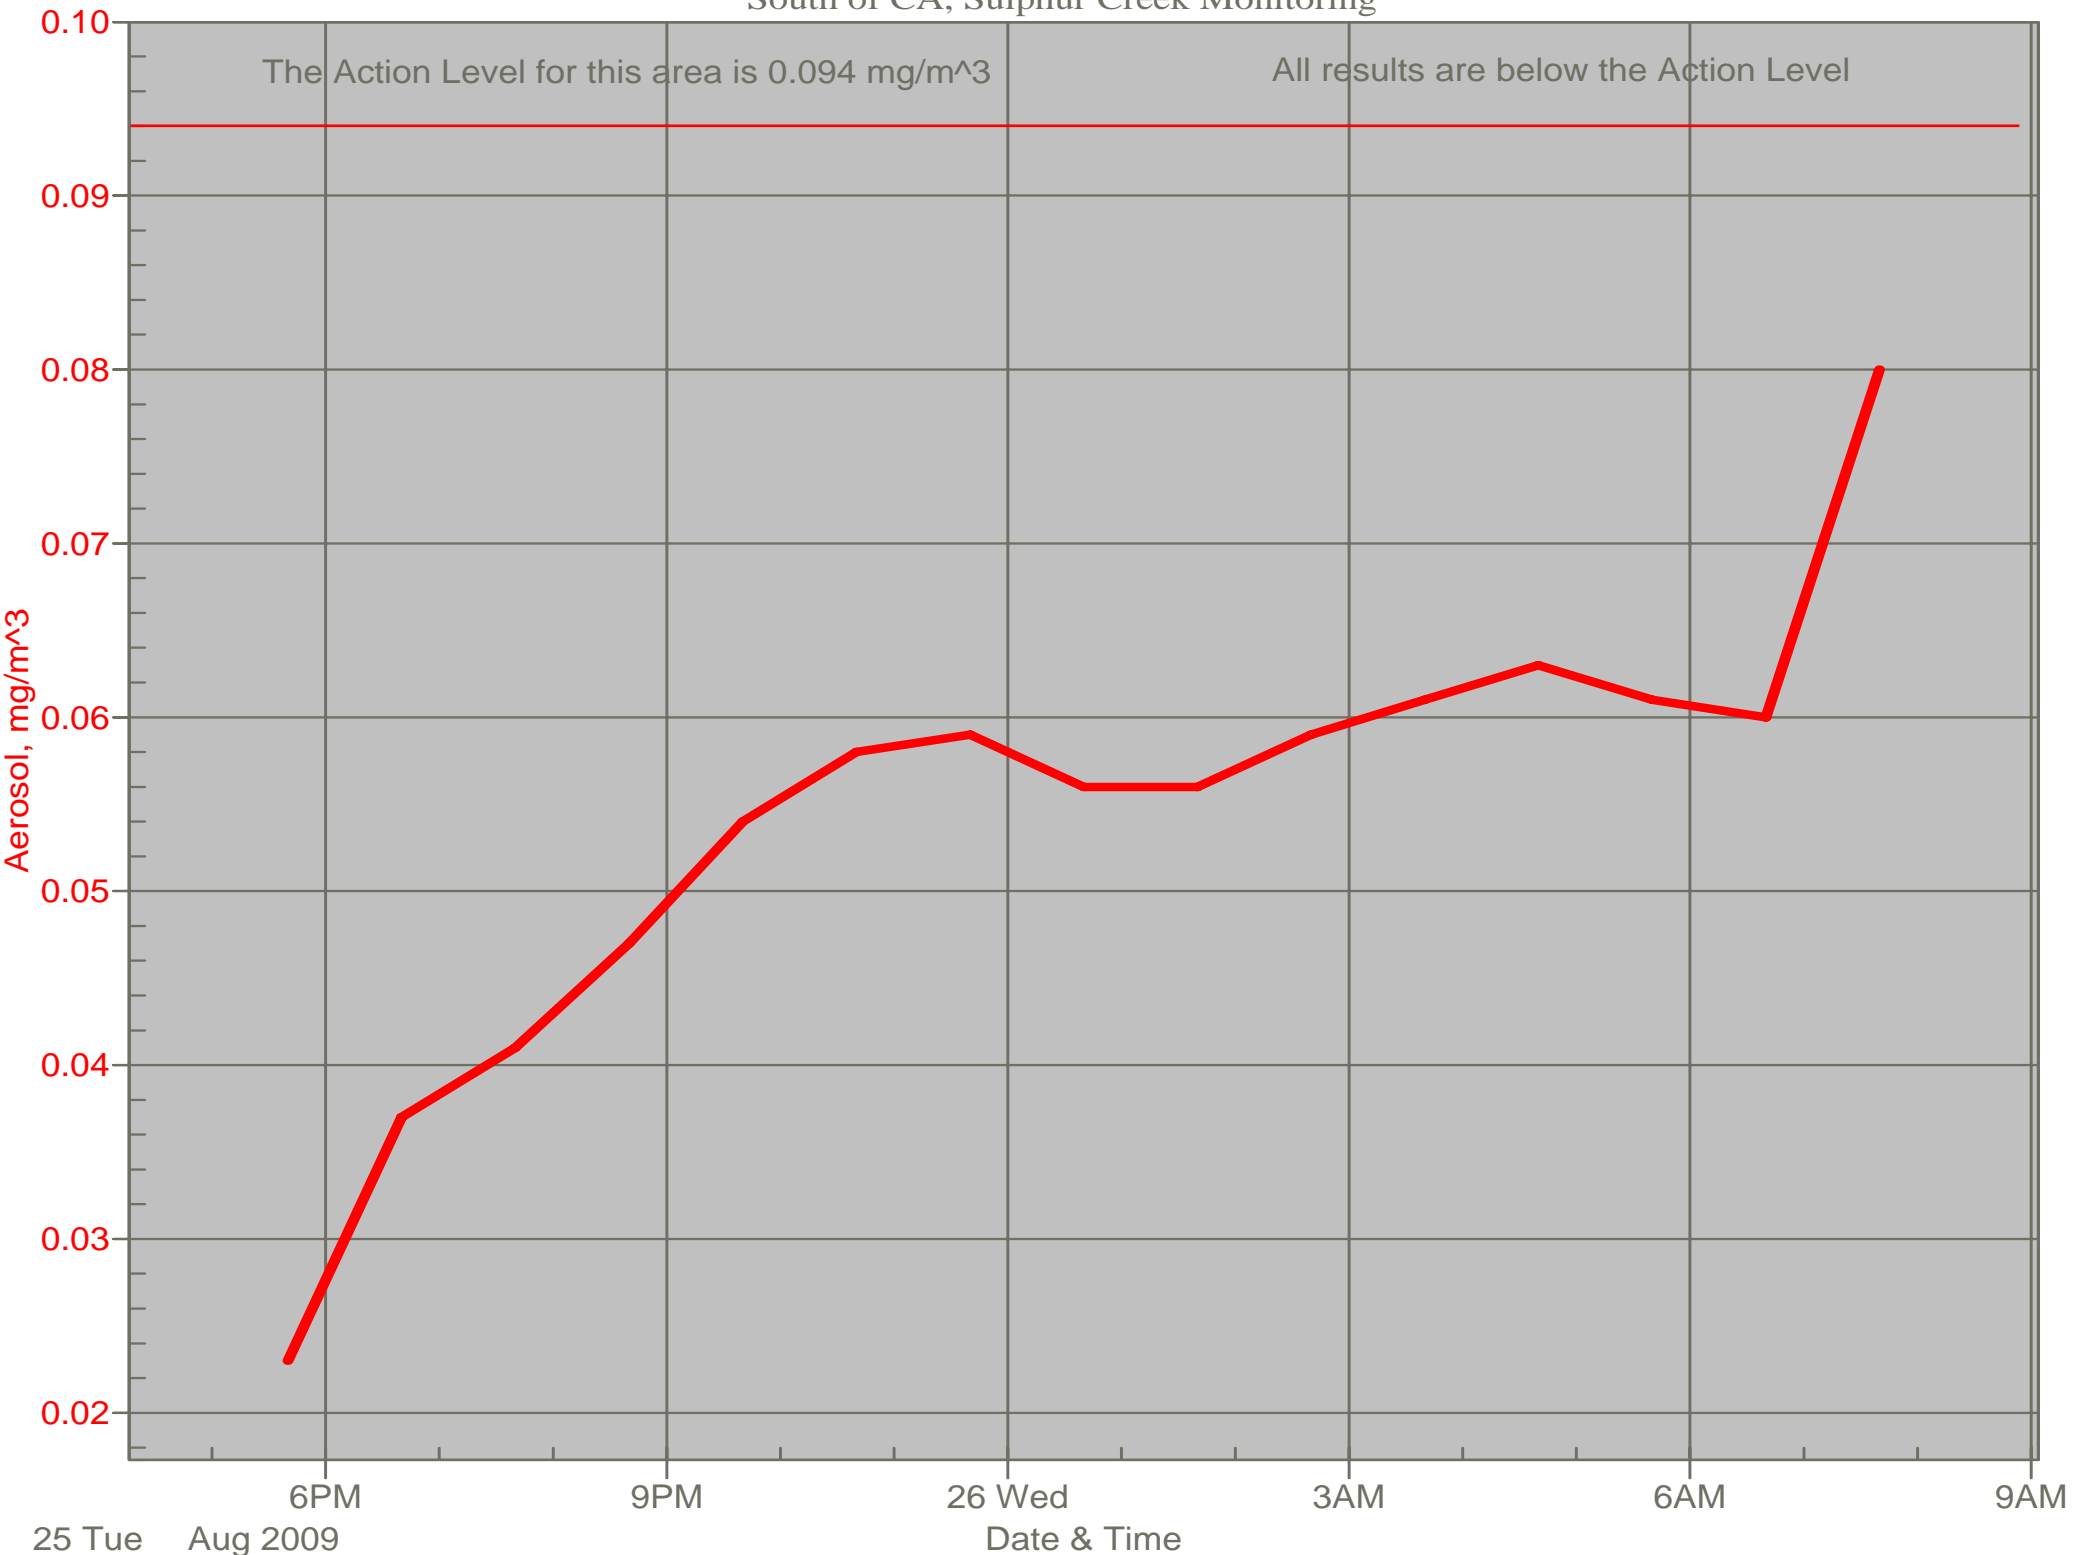

Air Monitor 2 Non-Working Hours

South of CA, Sulphur Creek Monitoring

Air Monitor 3 Non-Working Hours

East of Area H, Downwind of Area H

Air Monitor 6 Non-Working Hours

East of CA, Downwind of CA Material

Air Monitor 7 Non-Working Hours

Southwest of CA, Upwind of Site