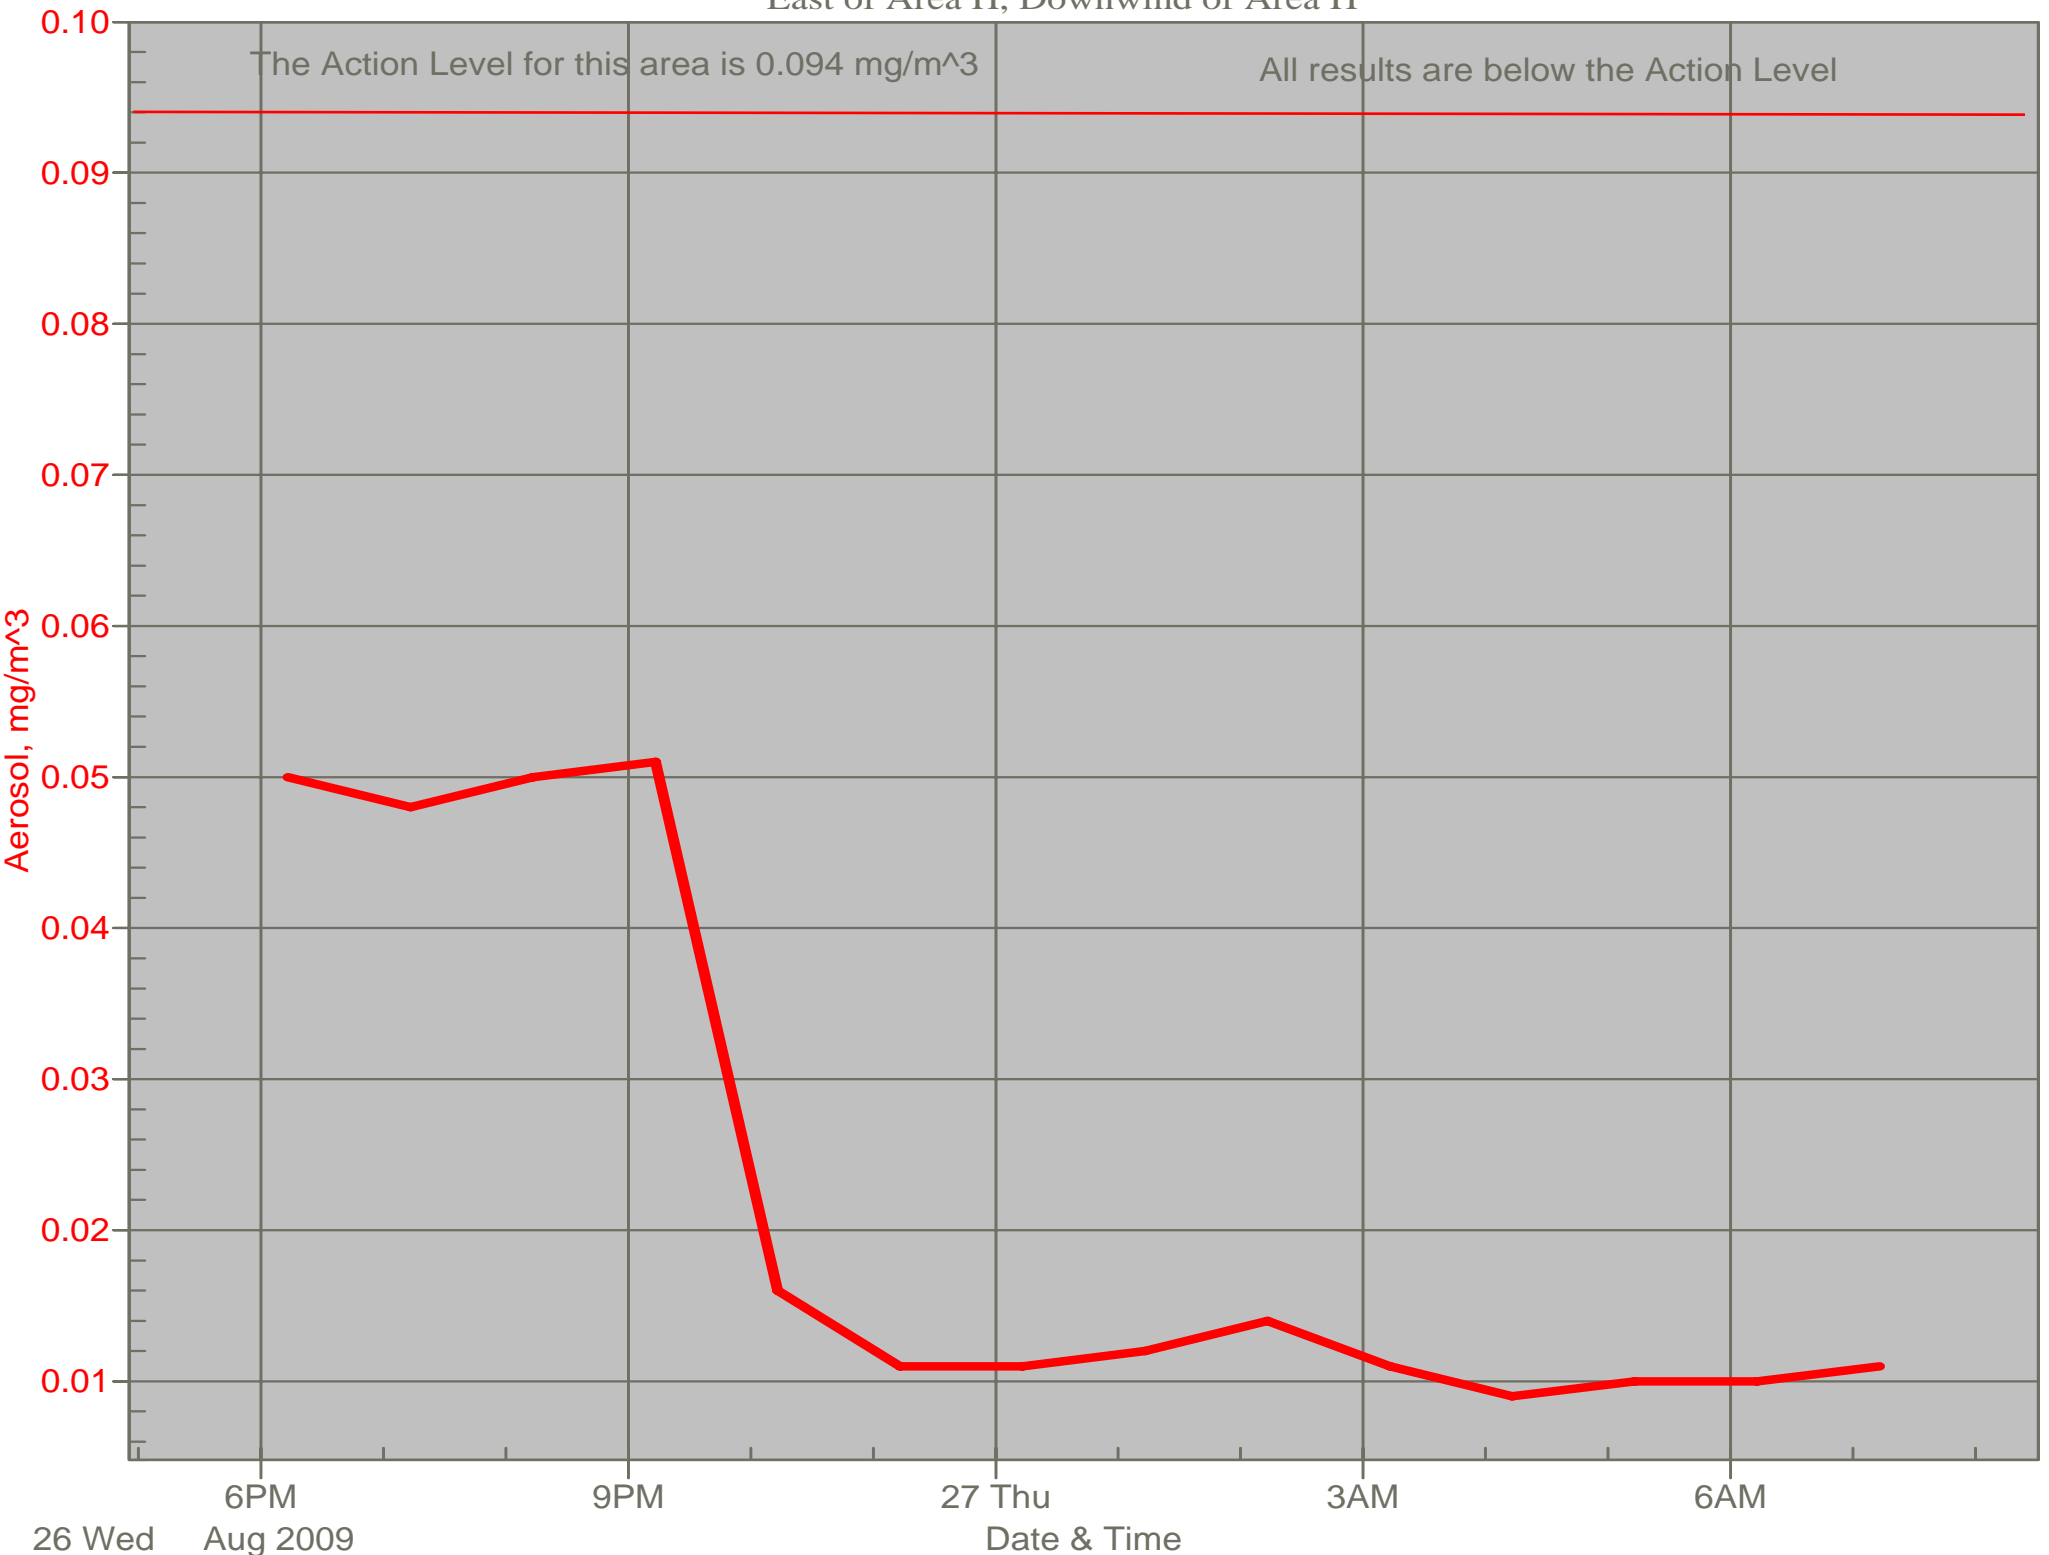

# Air Monitor 2 Non-Working Hours

South of CA, Sulphur Creek Monitoring

# Air Monitor 3 Non-Working Hours

East of Area H, Downwind of Area H

# Air Monitor 6 Non-Working Hours

East of CA, Downwind of CA Material

# Air Monitor 7 Non-Working Hours

Southwest of CA, Upwind of Site