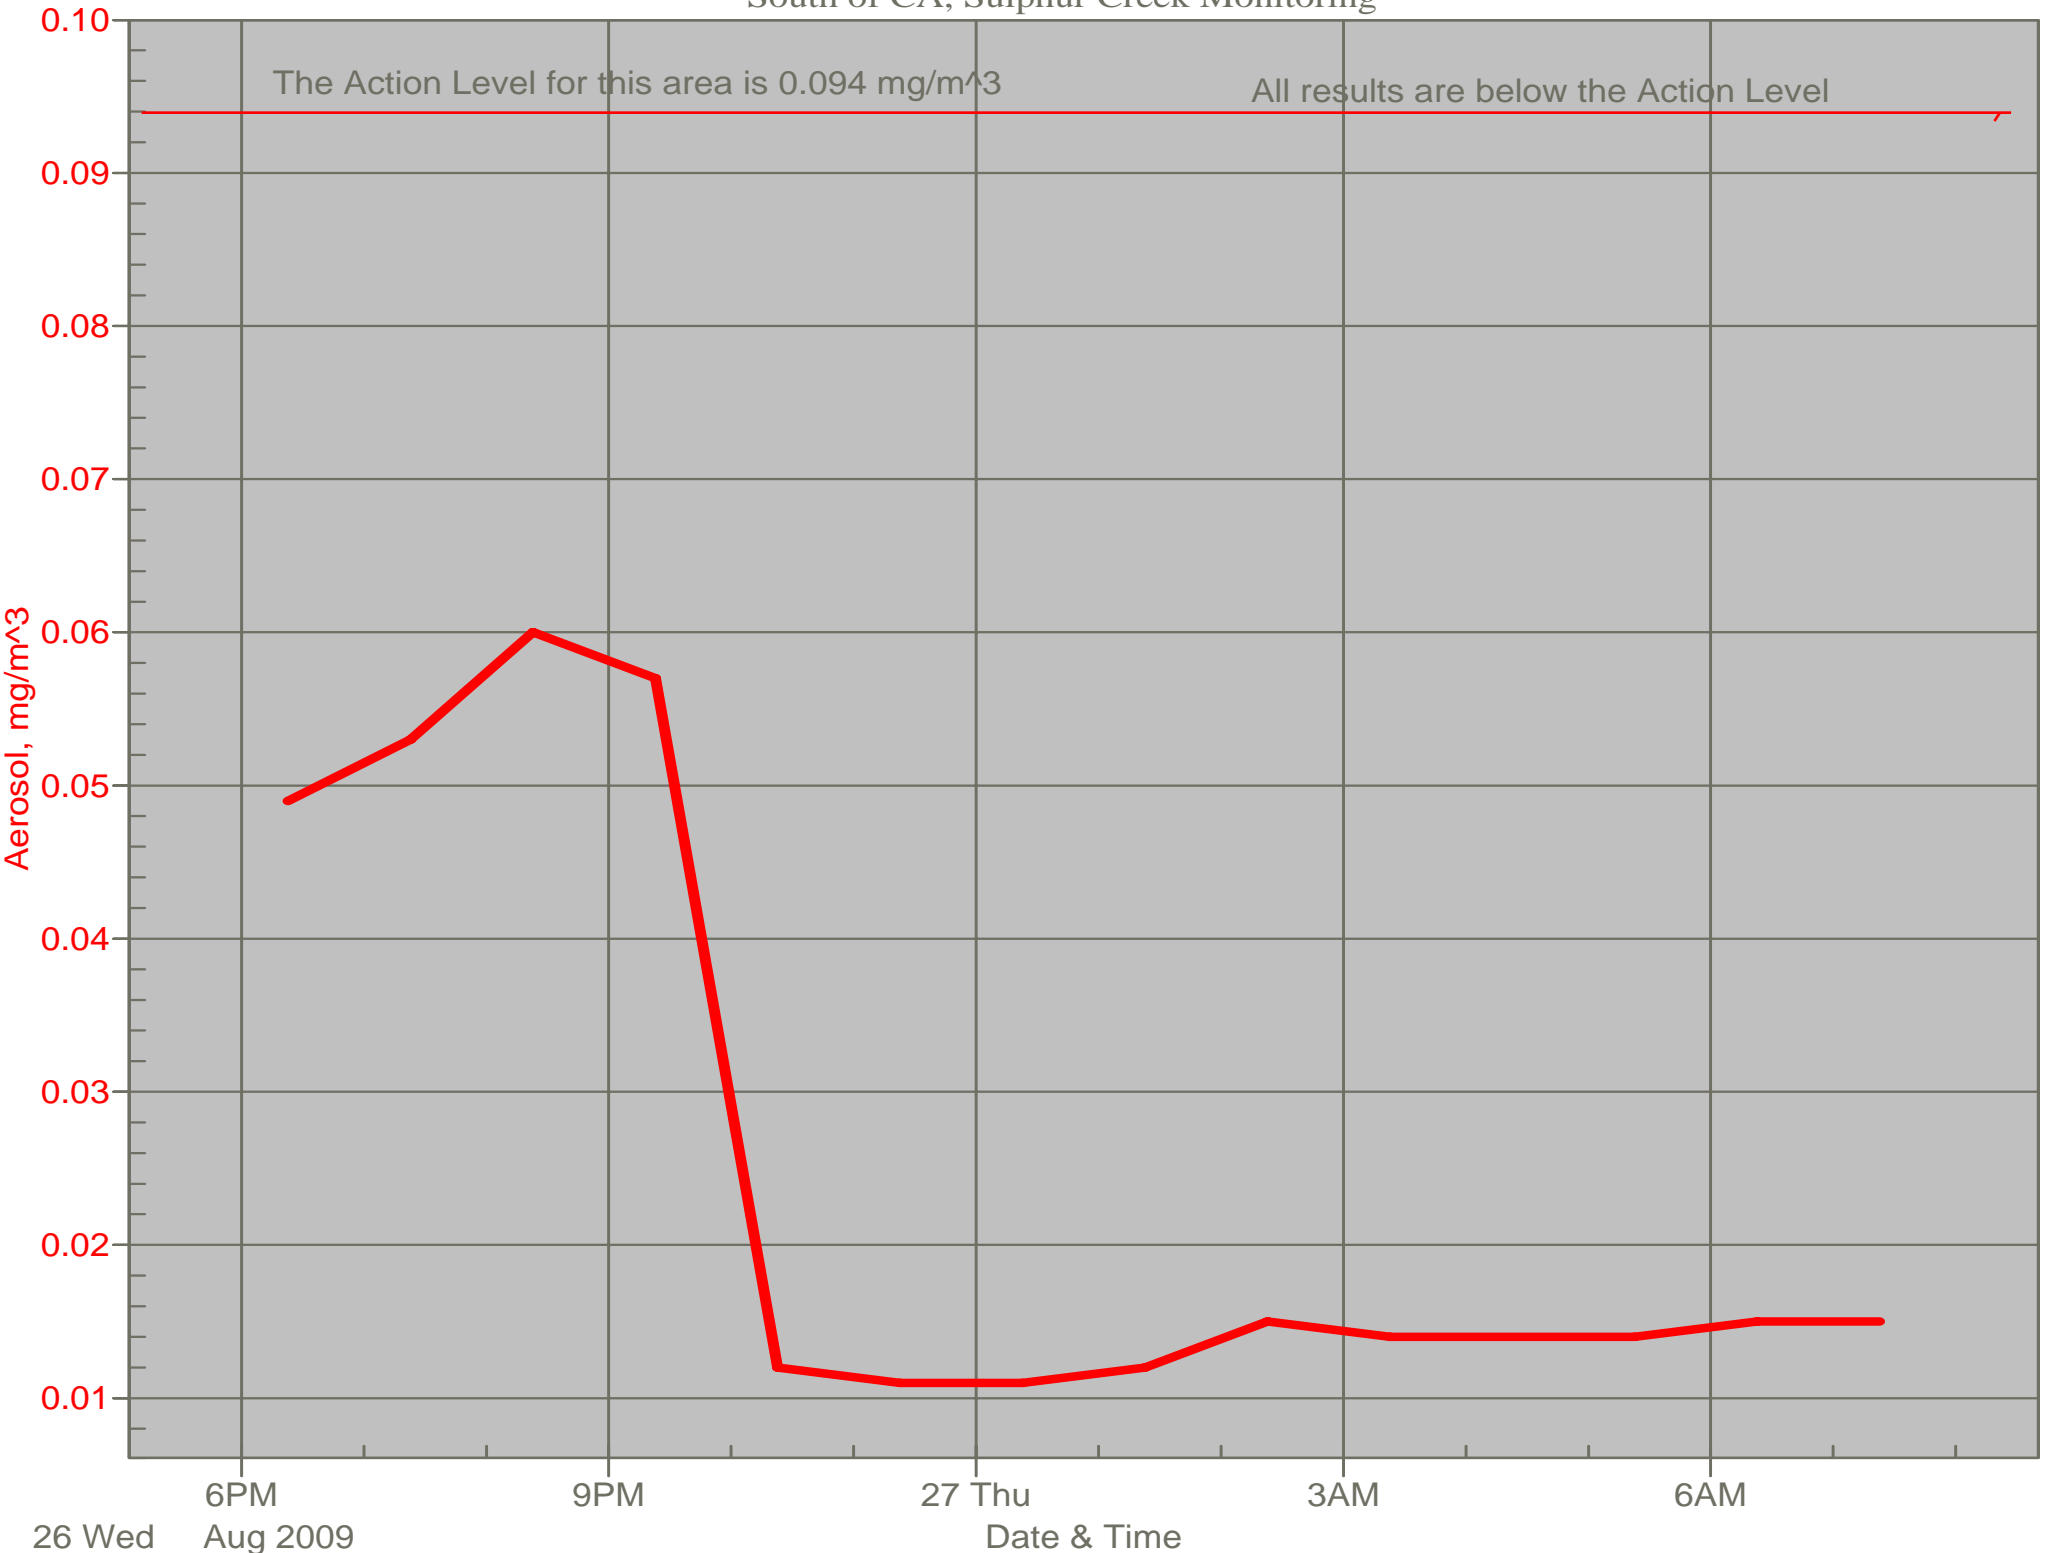

# Air Monitor 2 Non-Working Hours

South of CA, Sulphur Creek Monitoring

# Air Monitor 3 Non-Working Hours

East of Area H, Downwind of Area H

# Air Monitor 6 Non-Working Hours

East of CA, Downwind of CA Material

# Air Monitor 7 Non-Working Hours

Southwest of CA, Upwind of Site