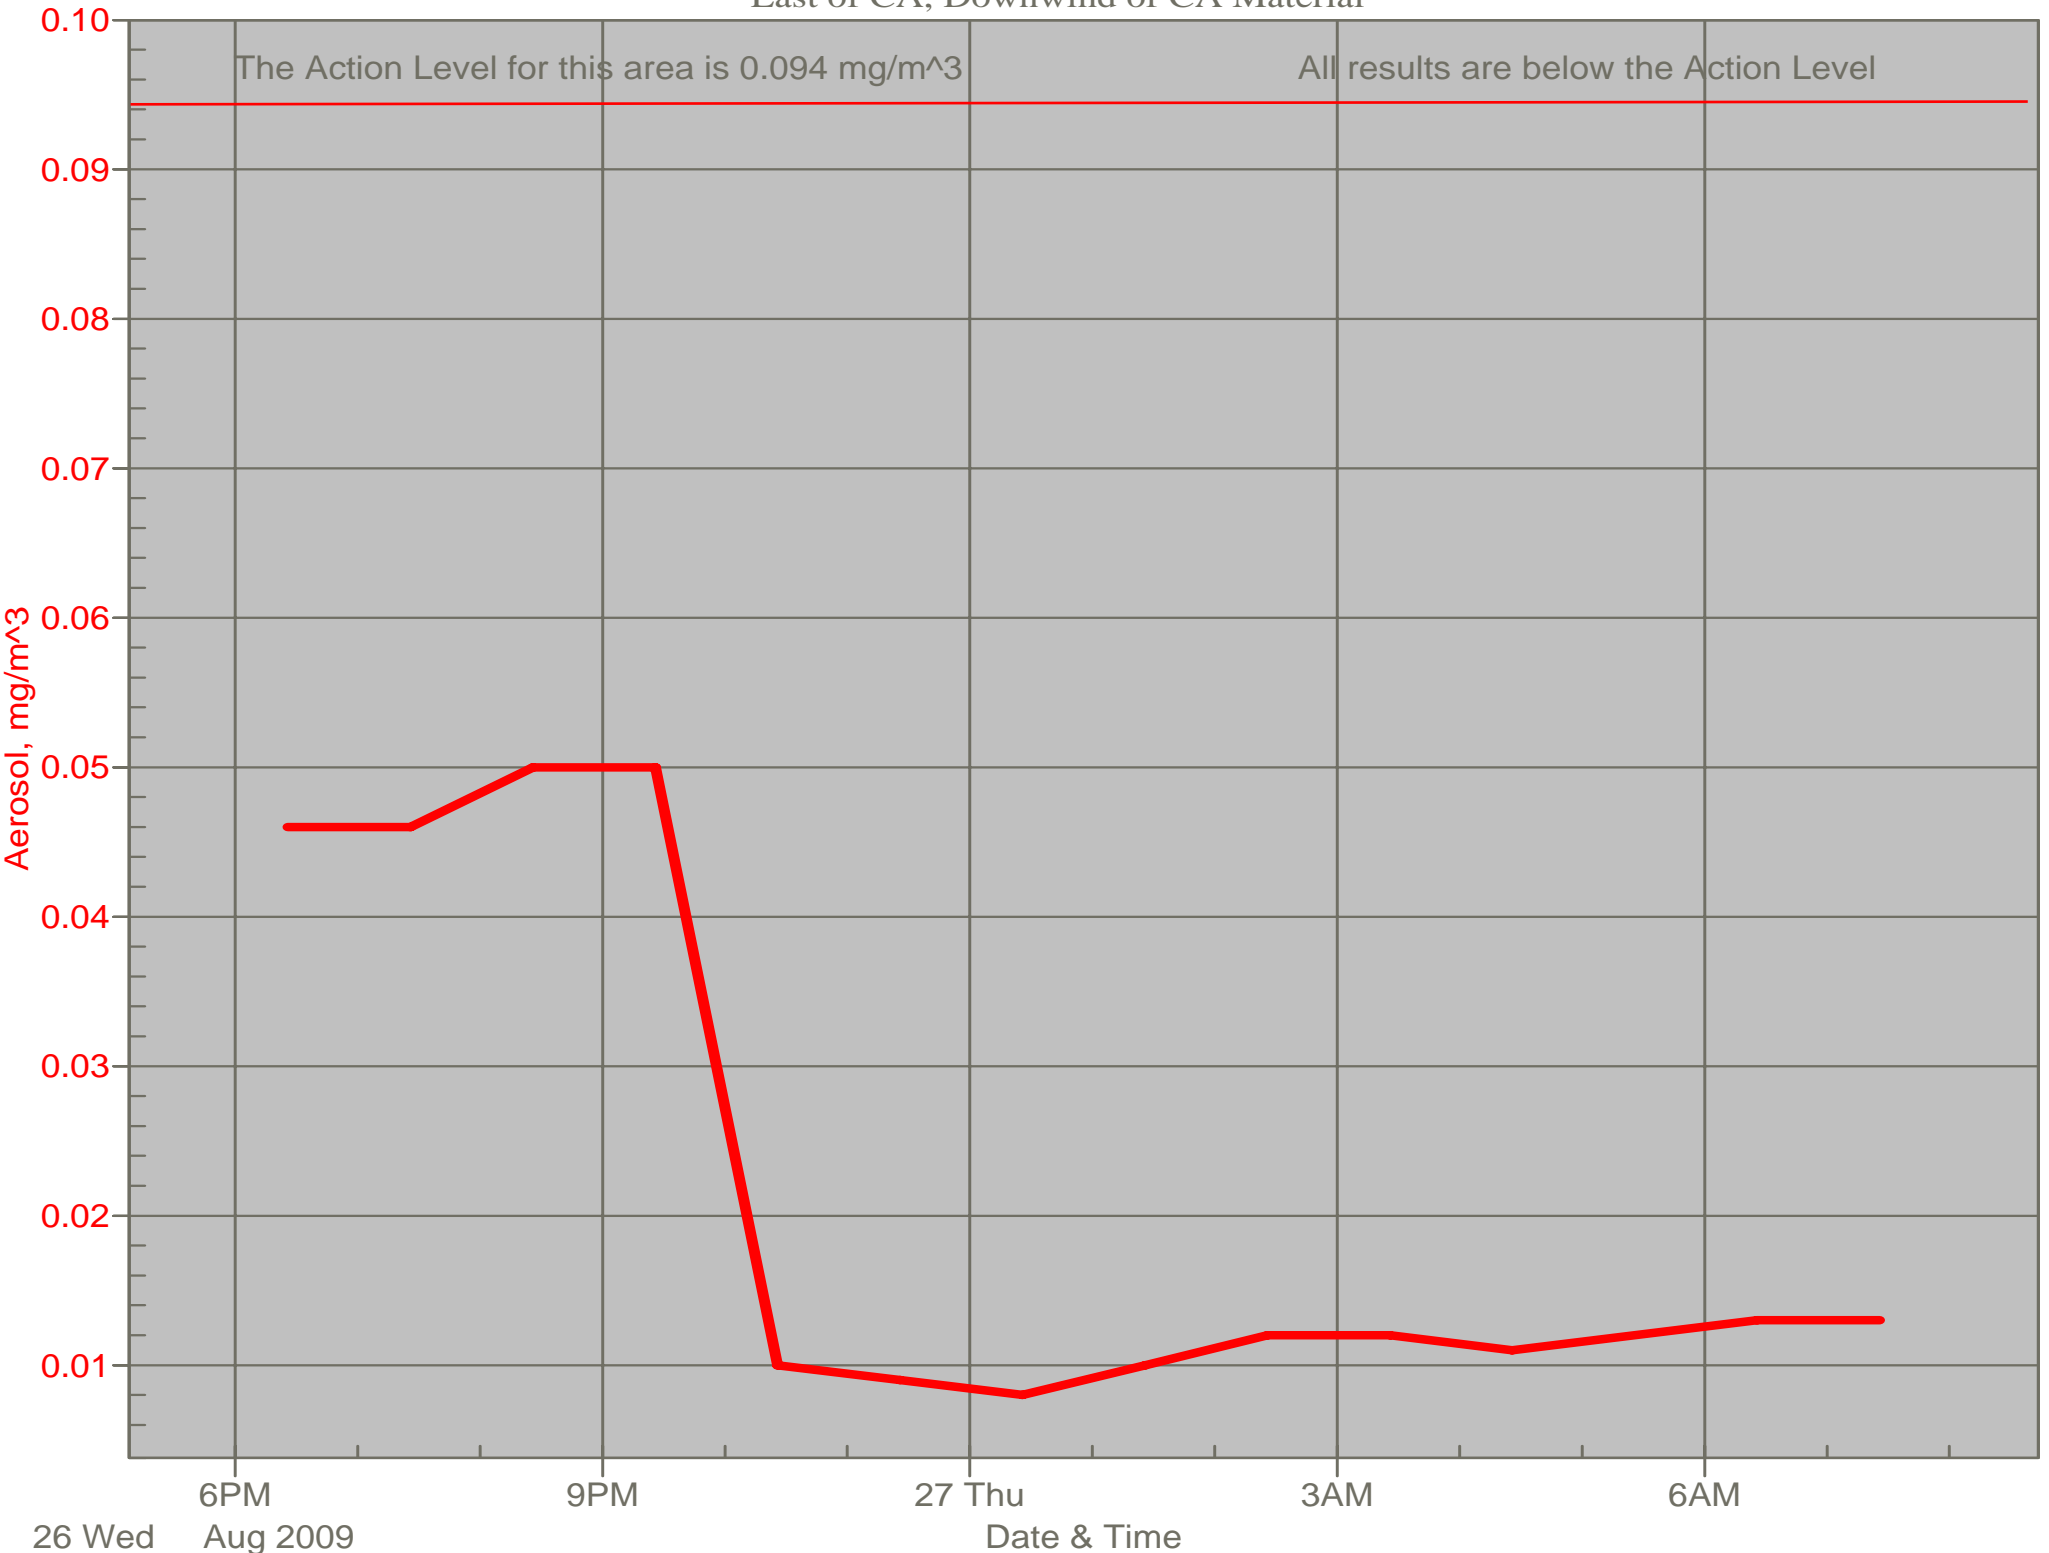

# Air Monitor 2 Non-Working Hours

South of CA, Sulphur Creek Monitoring

# Air Monitor 3 Non-Working Hours

East of Area H, Downwind of Area H

# Air Monitor 6 Non-Working Hours

East of CA, Downwind of CA Material