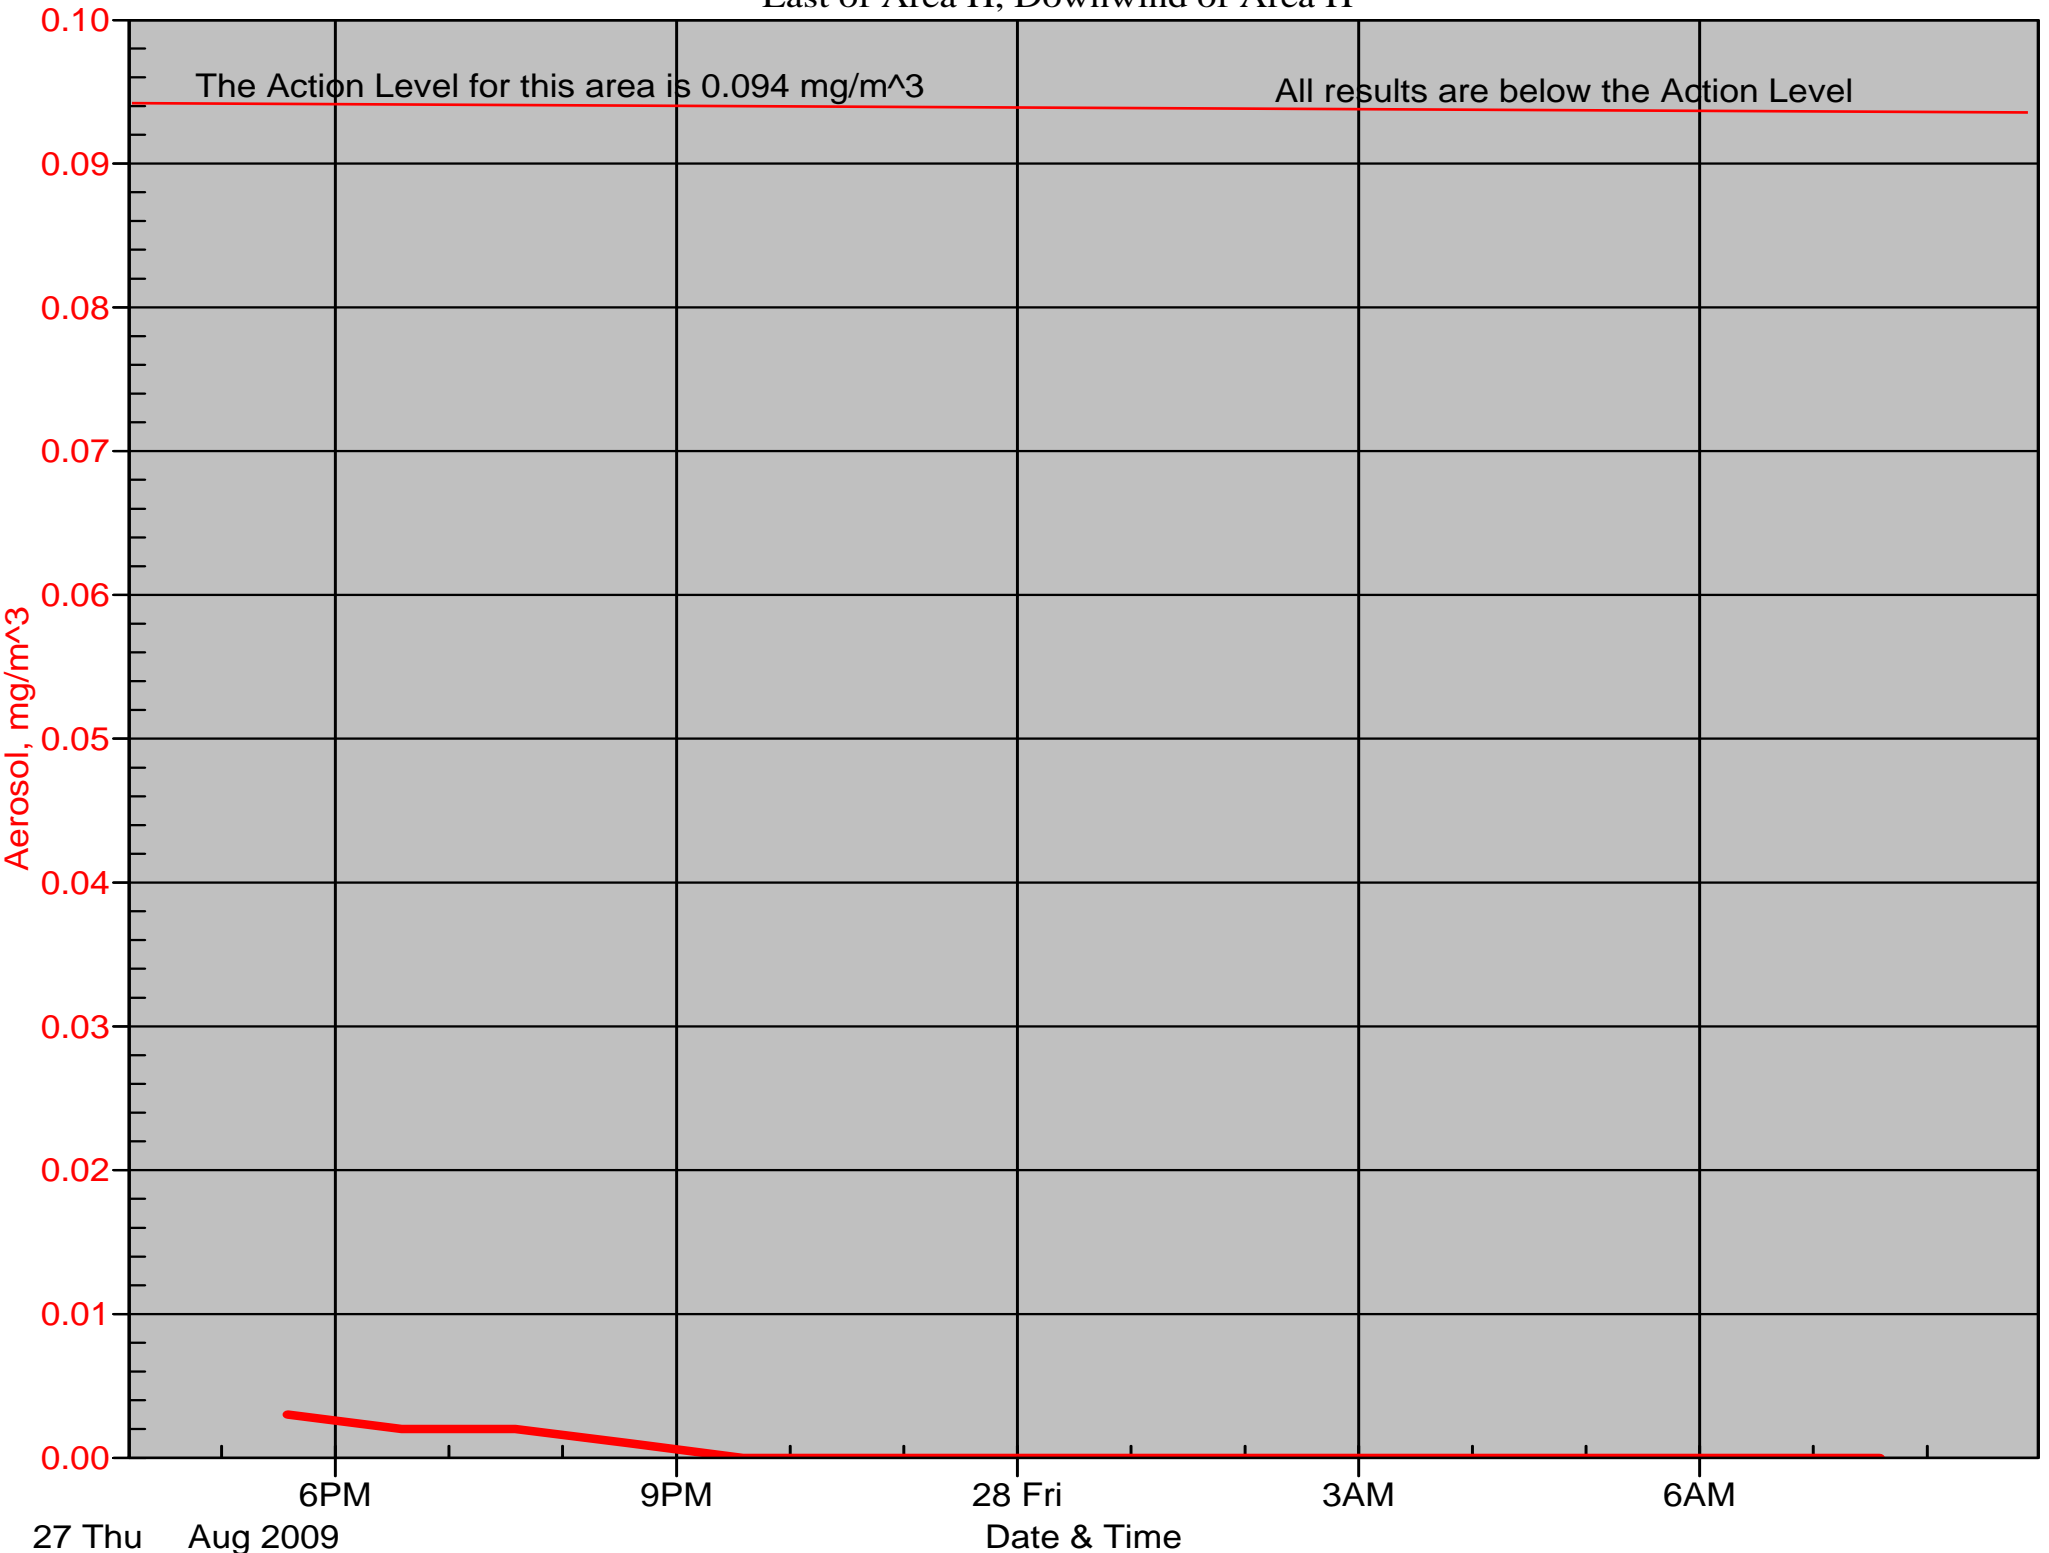

# Air Monitor 1 Non-Working Hours

East of Area H, Downwind of Area H

# Air Monitor 2 Non-Working Hours

South of CA, Sulphur Creek Monitoring

# Air Monitor 6 Non-Working Hours

East of CA, Downwind of CA Material