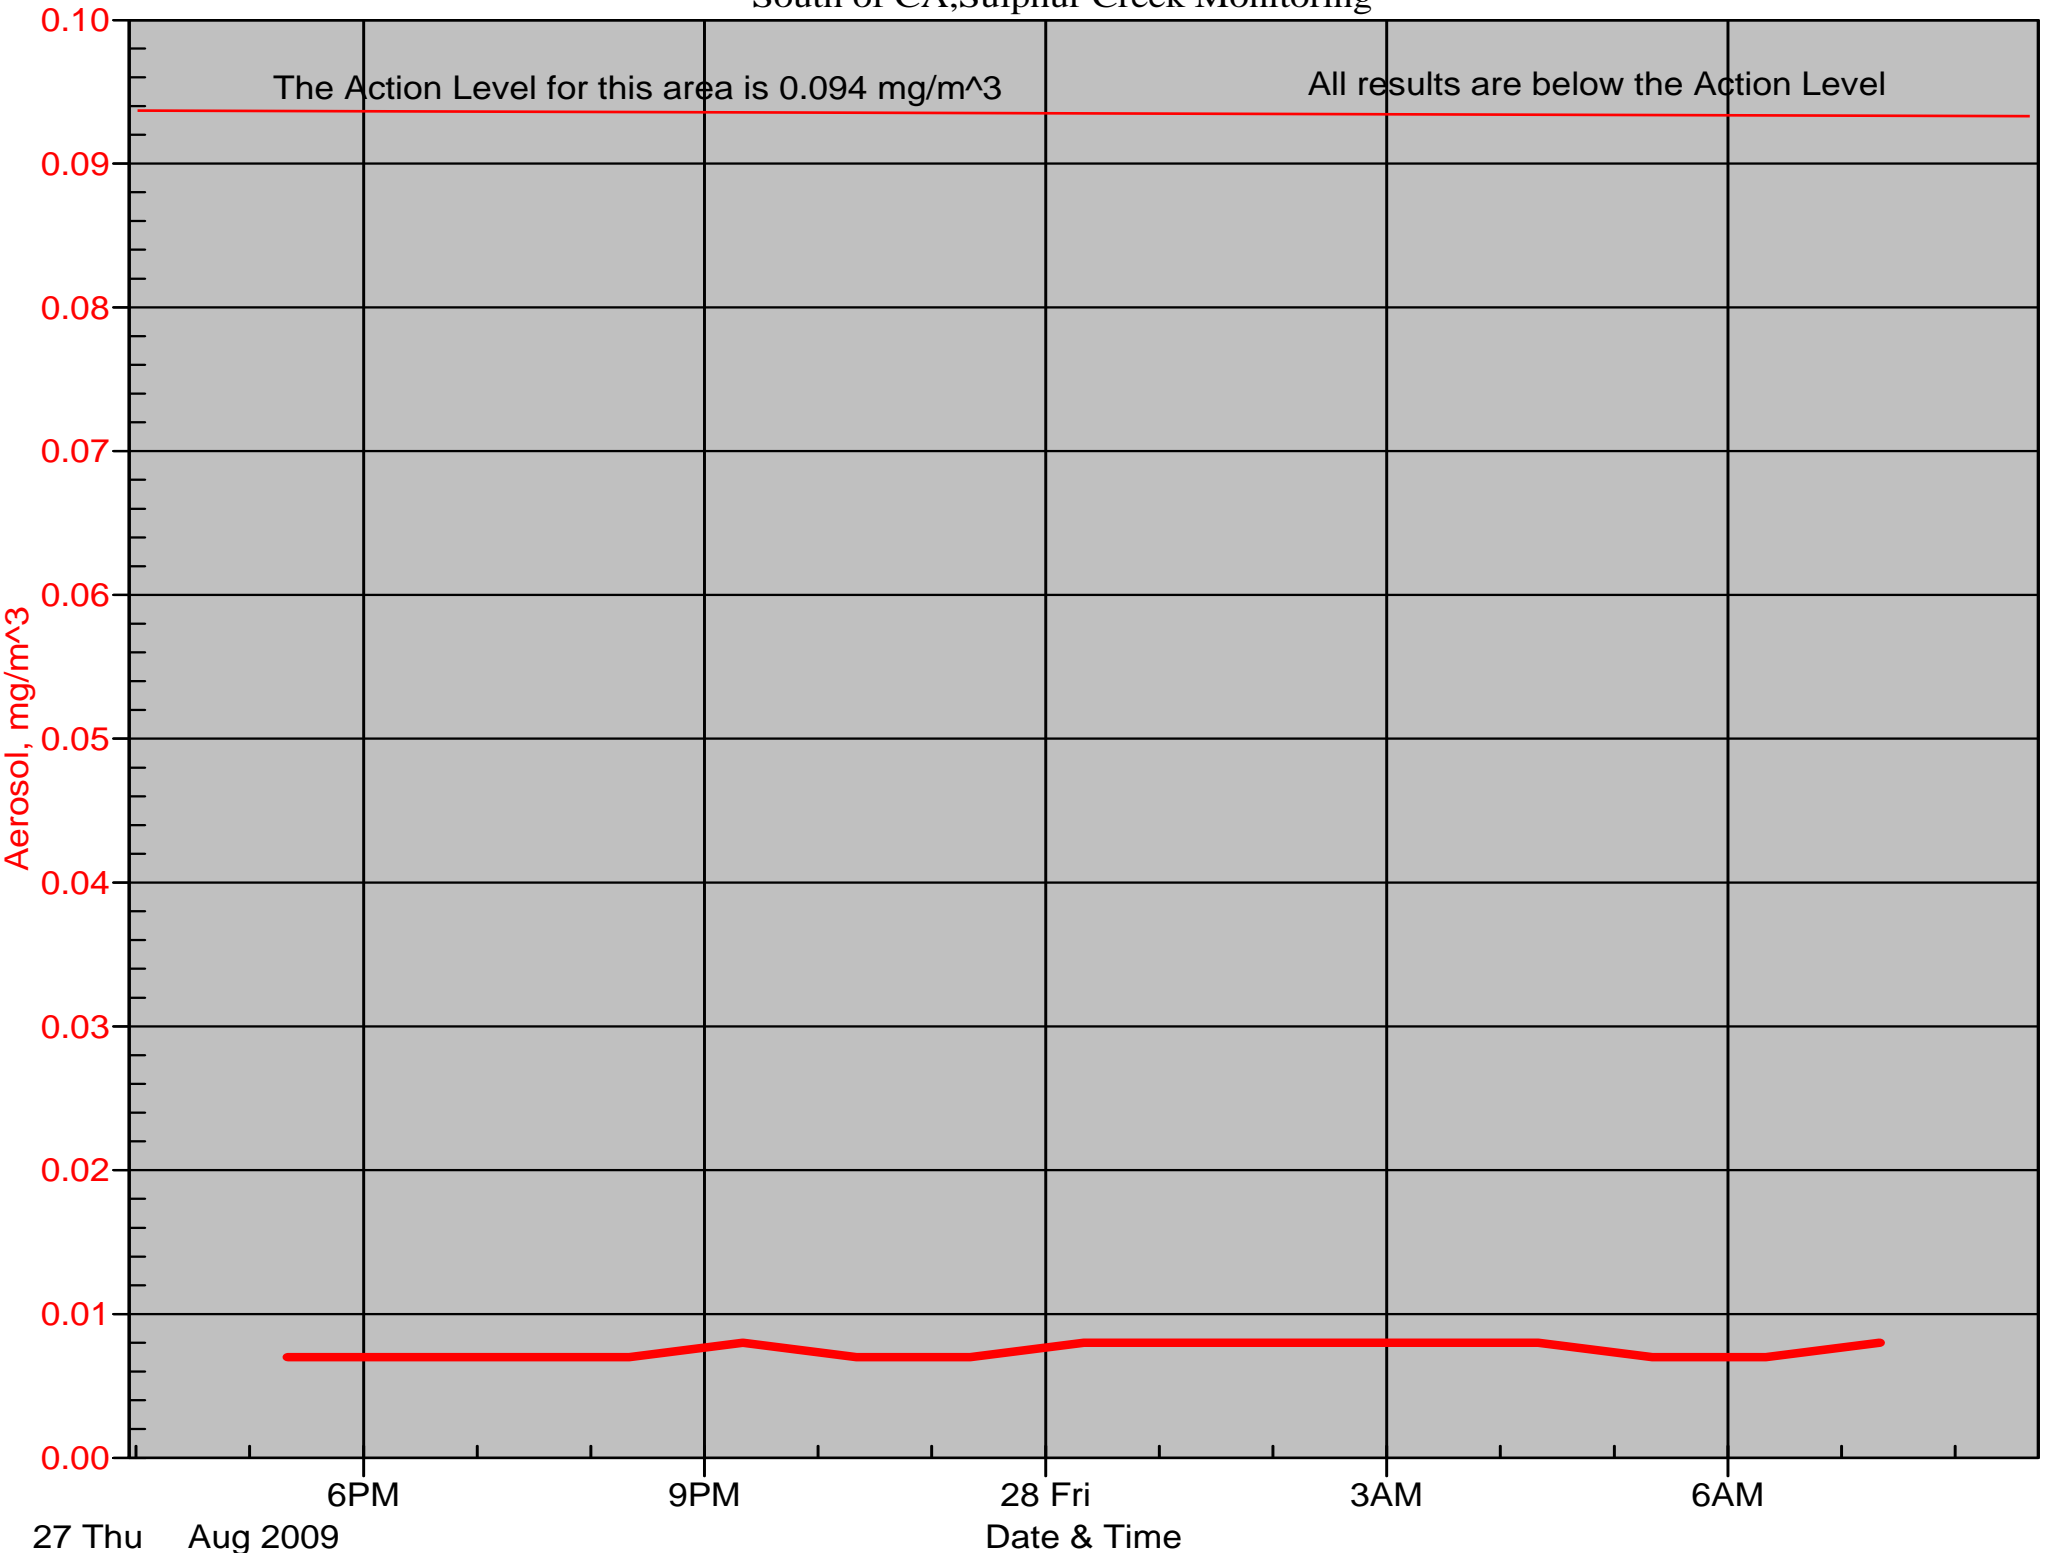

# Air Monitor 1 Non-Working Hours

East of Area H, Downwind of Area H

# Air Monitor 2 Non-Working Hours

South of CA, Sulphur Creek Monitoring