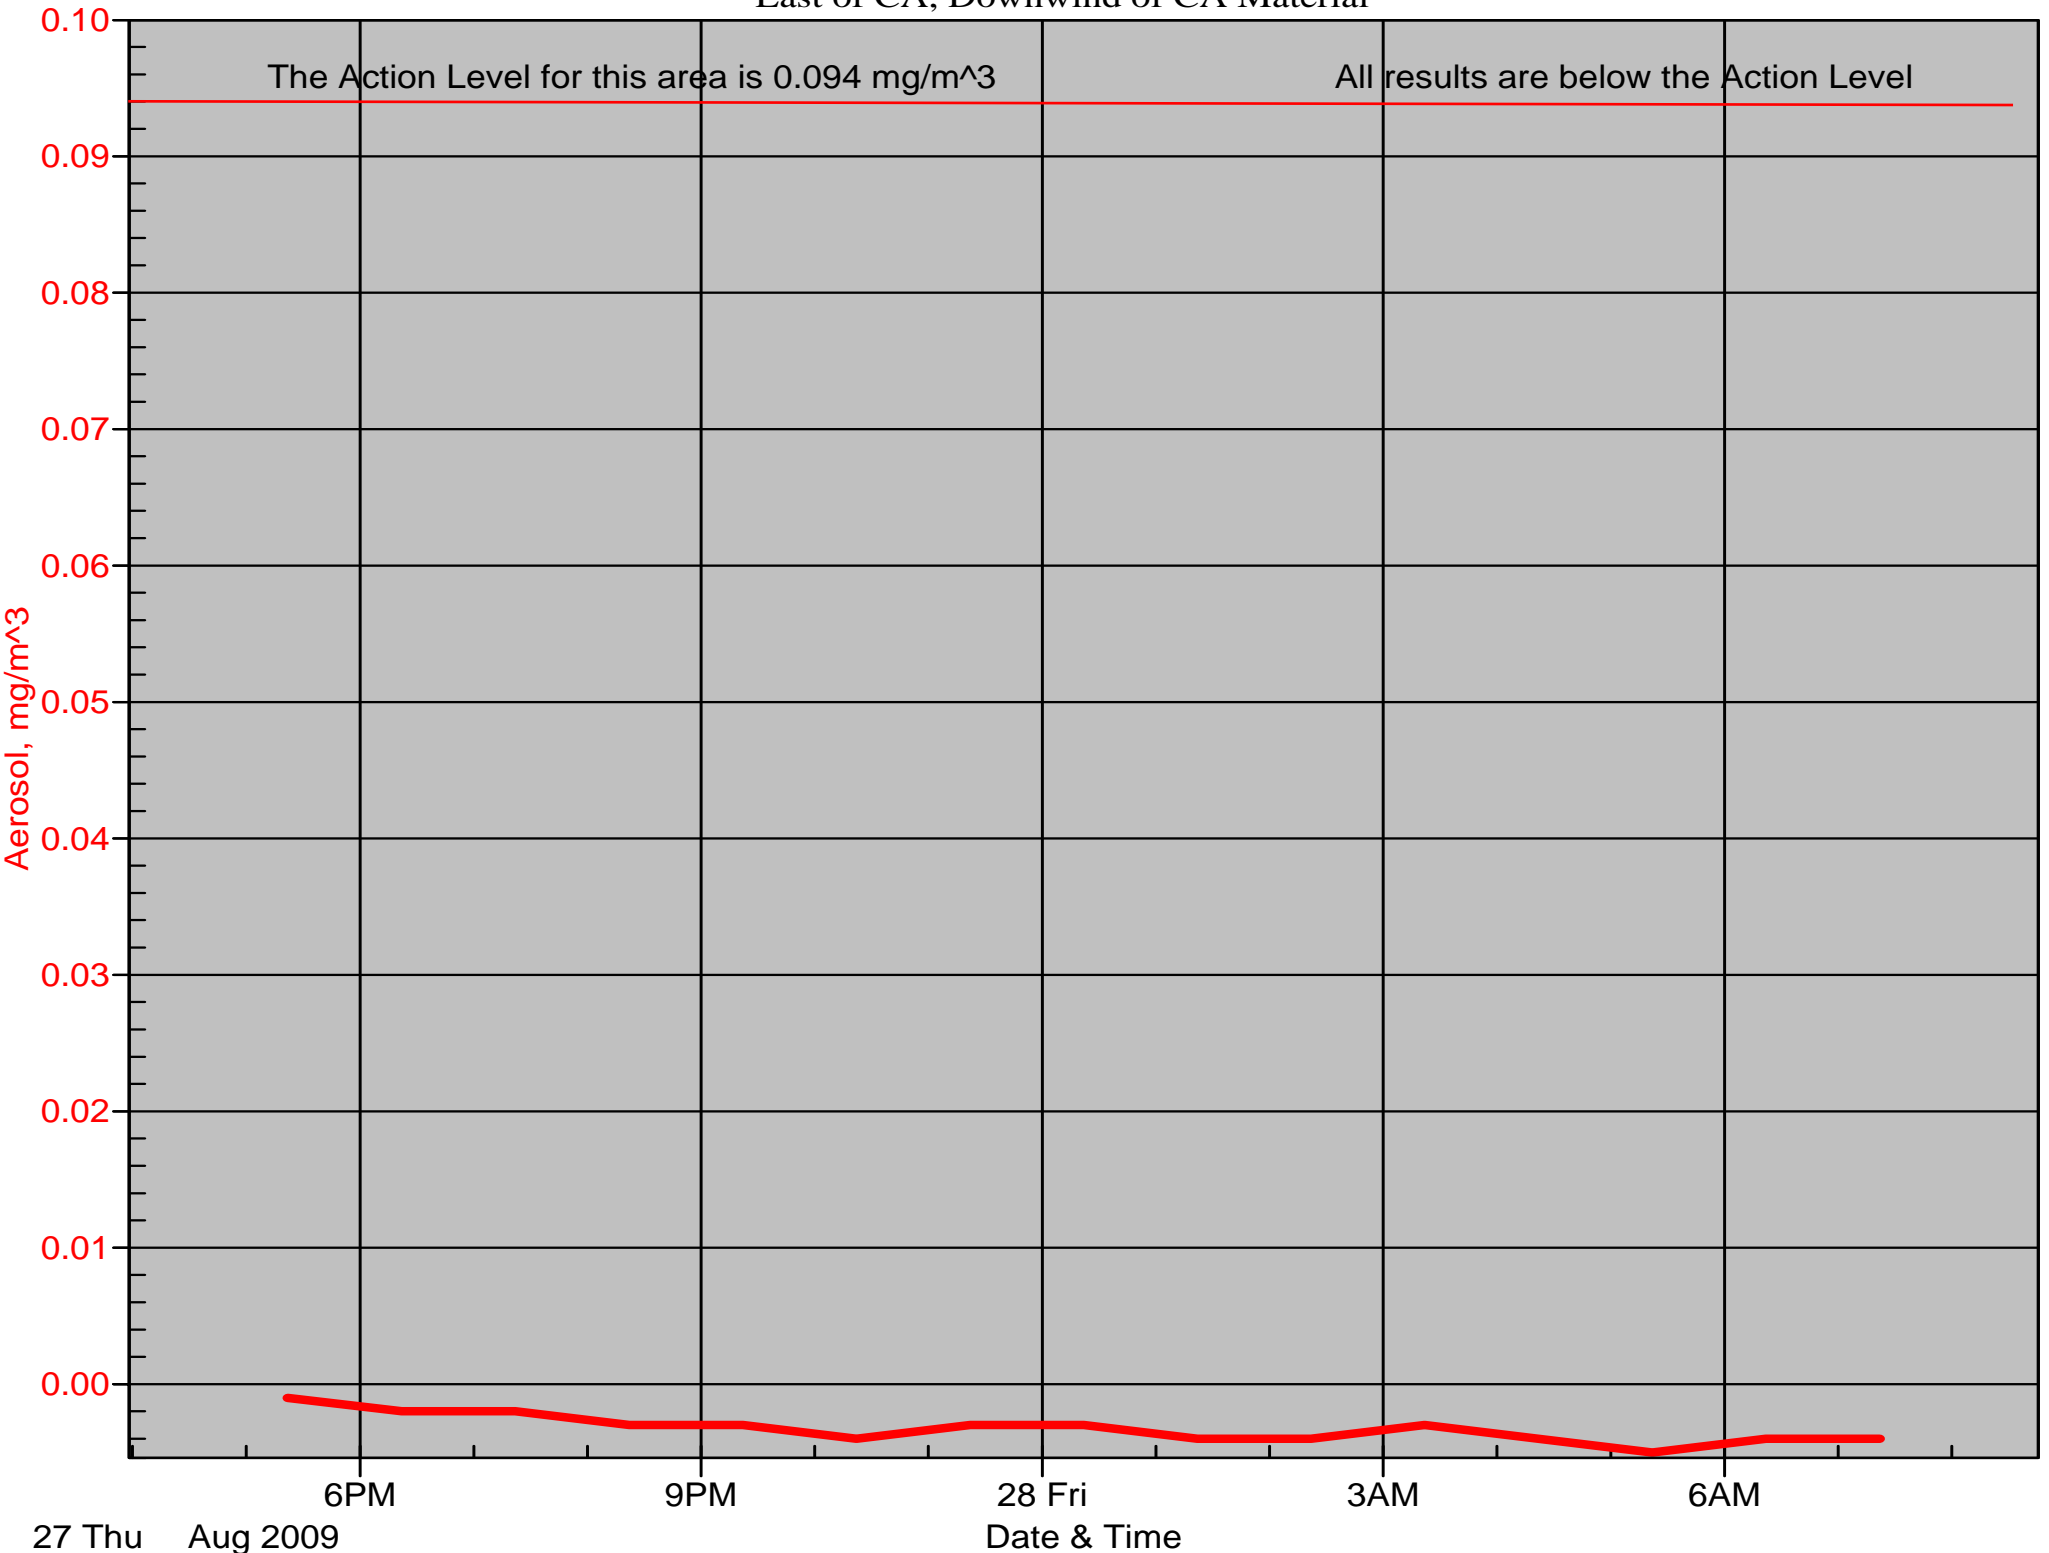

# Air Monitor 1 Non-Working Hours

East of Area H, Downwind of Area H

# Air Monitor 2 Non-Working Hours

South of CA, Sulphur Creek Monitoring

# Air Monitor 6 Non-Working Hours

East of CA, Downwind of CA Material