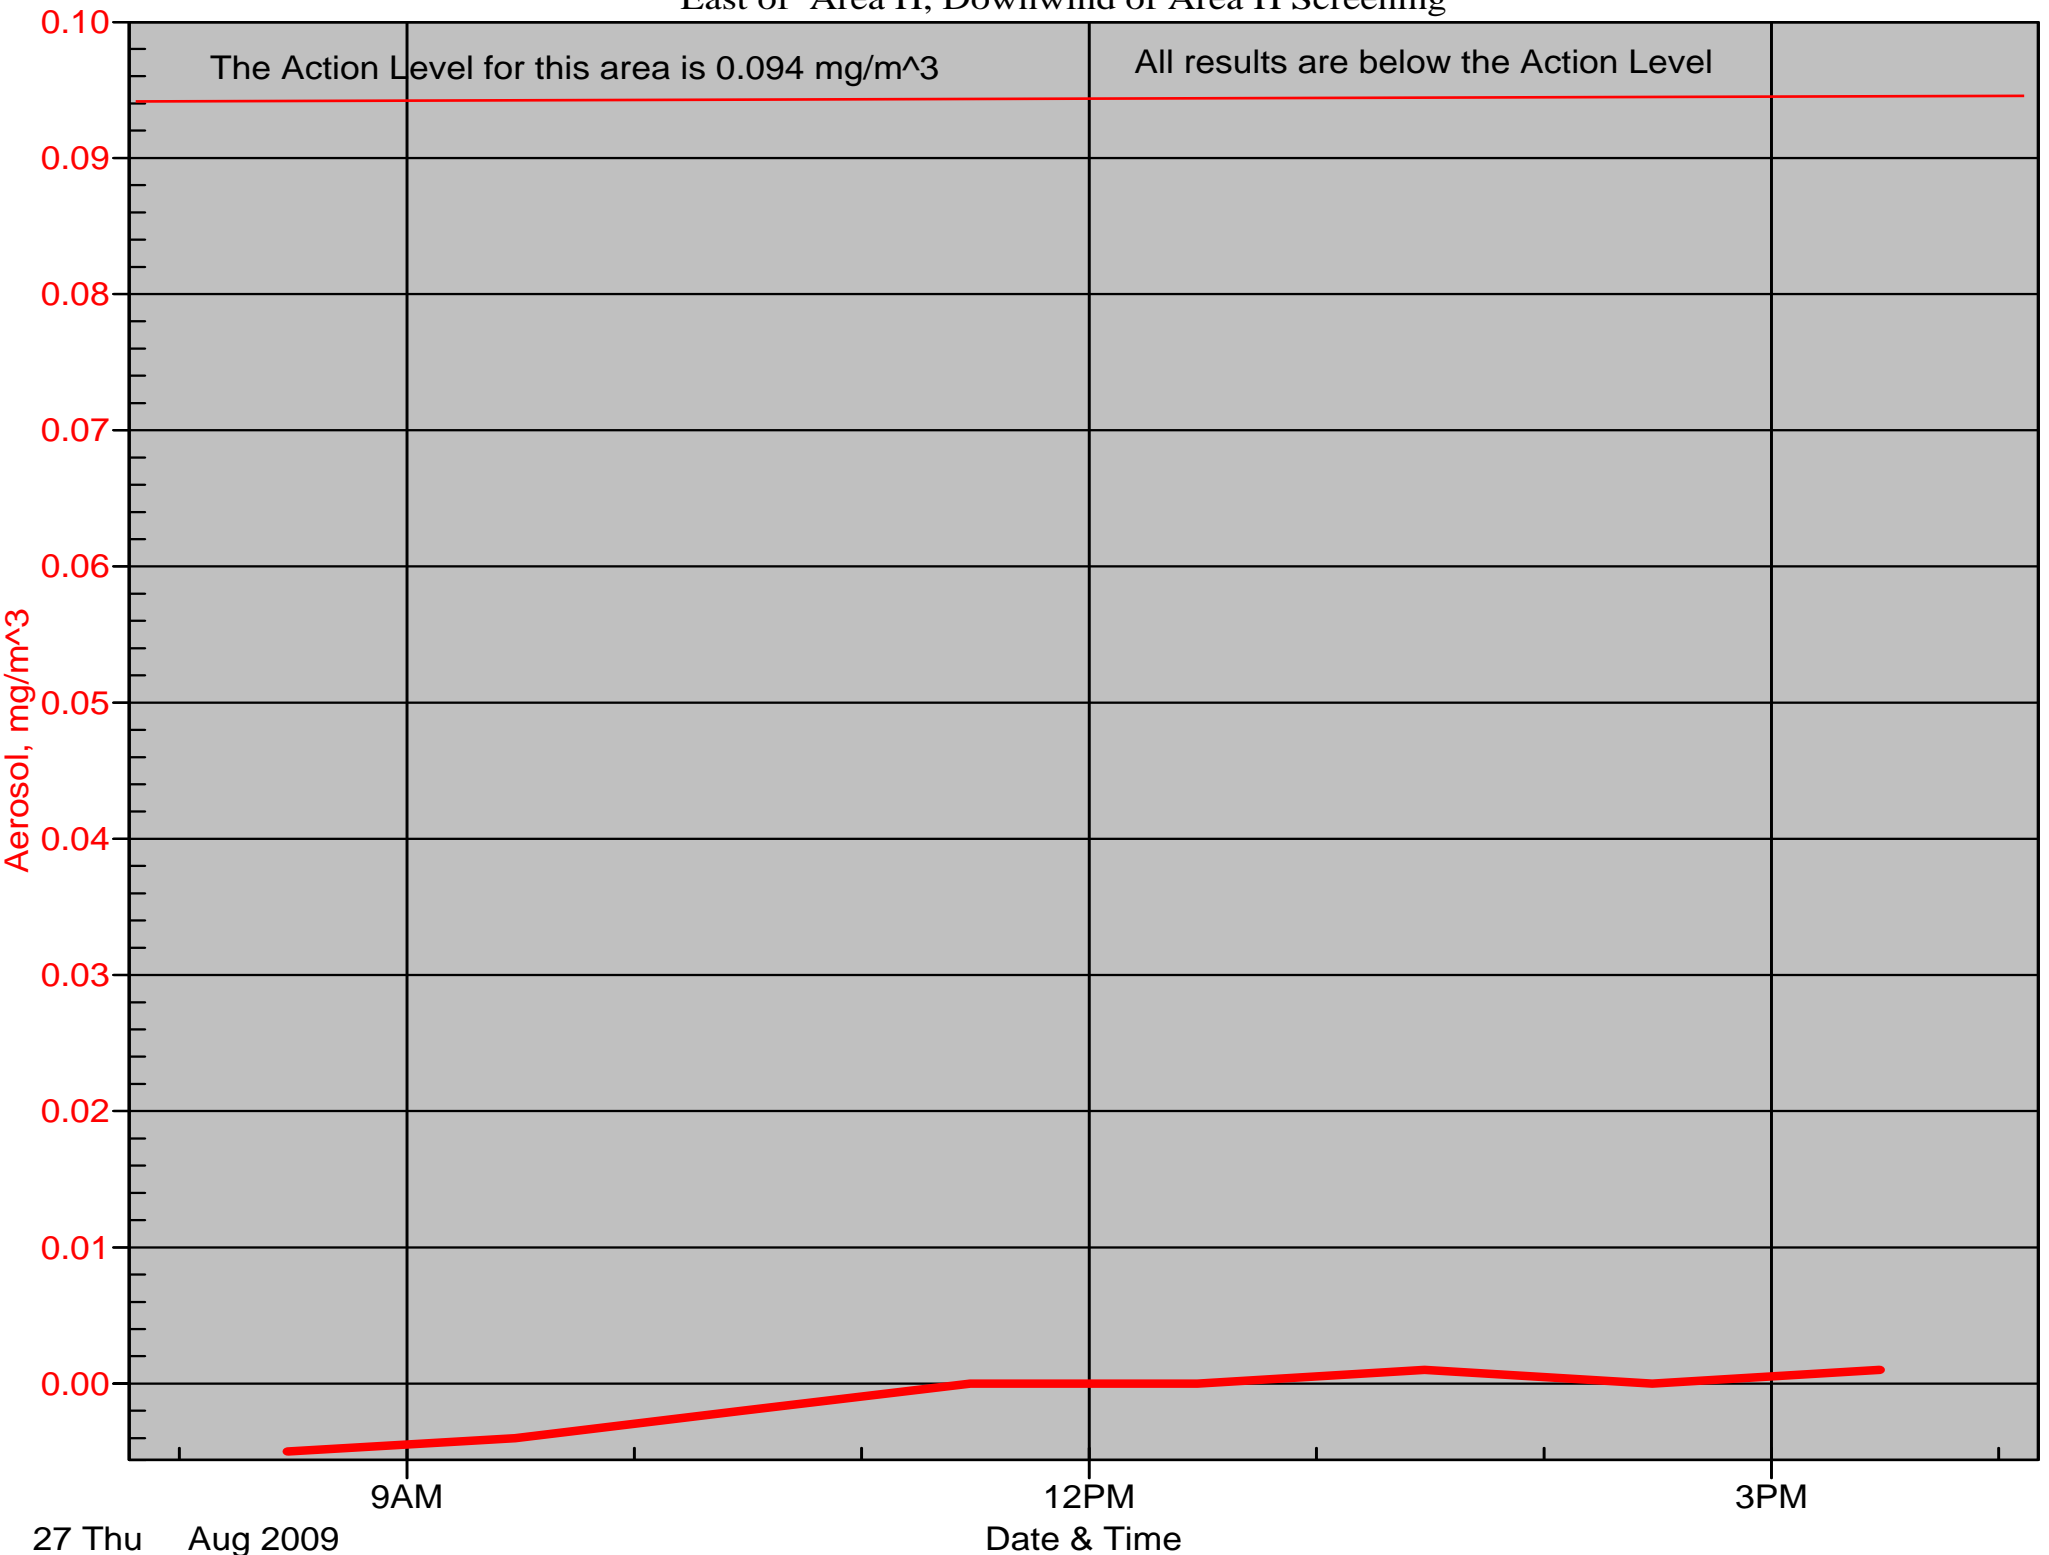

Air Monitor 1

South of CA, Sulphur Creek Monitoring (2)

Air Monitor 2

South of CA, Sulphur Creek Monitoring

Air Monitor 3

East of Area H, Downwind of Area H Screening

Air Monitor 6

East of CA, Downwind of CA Material Grading

Air Monitor 7

Southwest of CA, Upwind of Site Activities