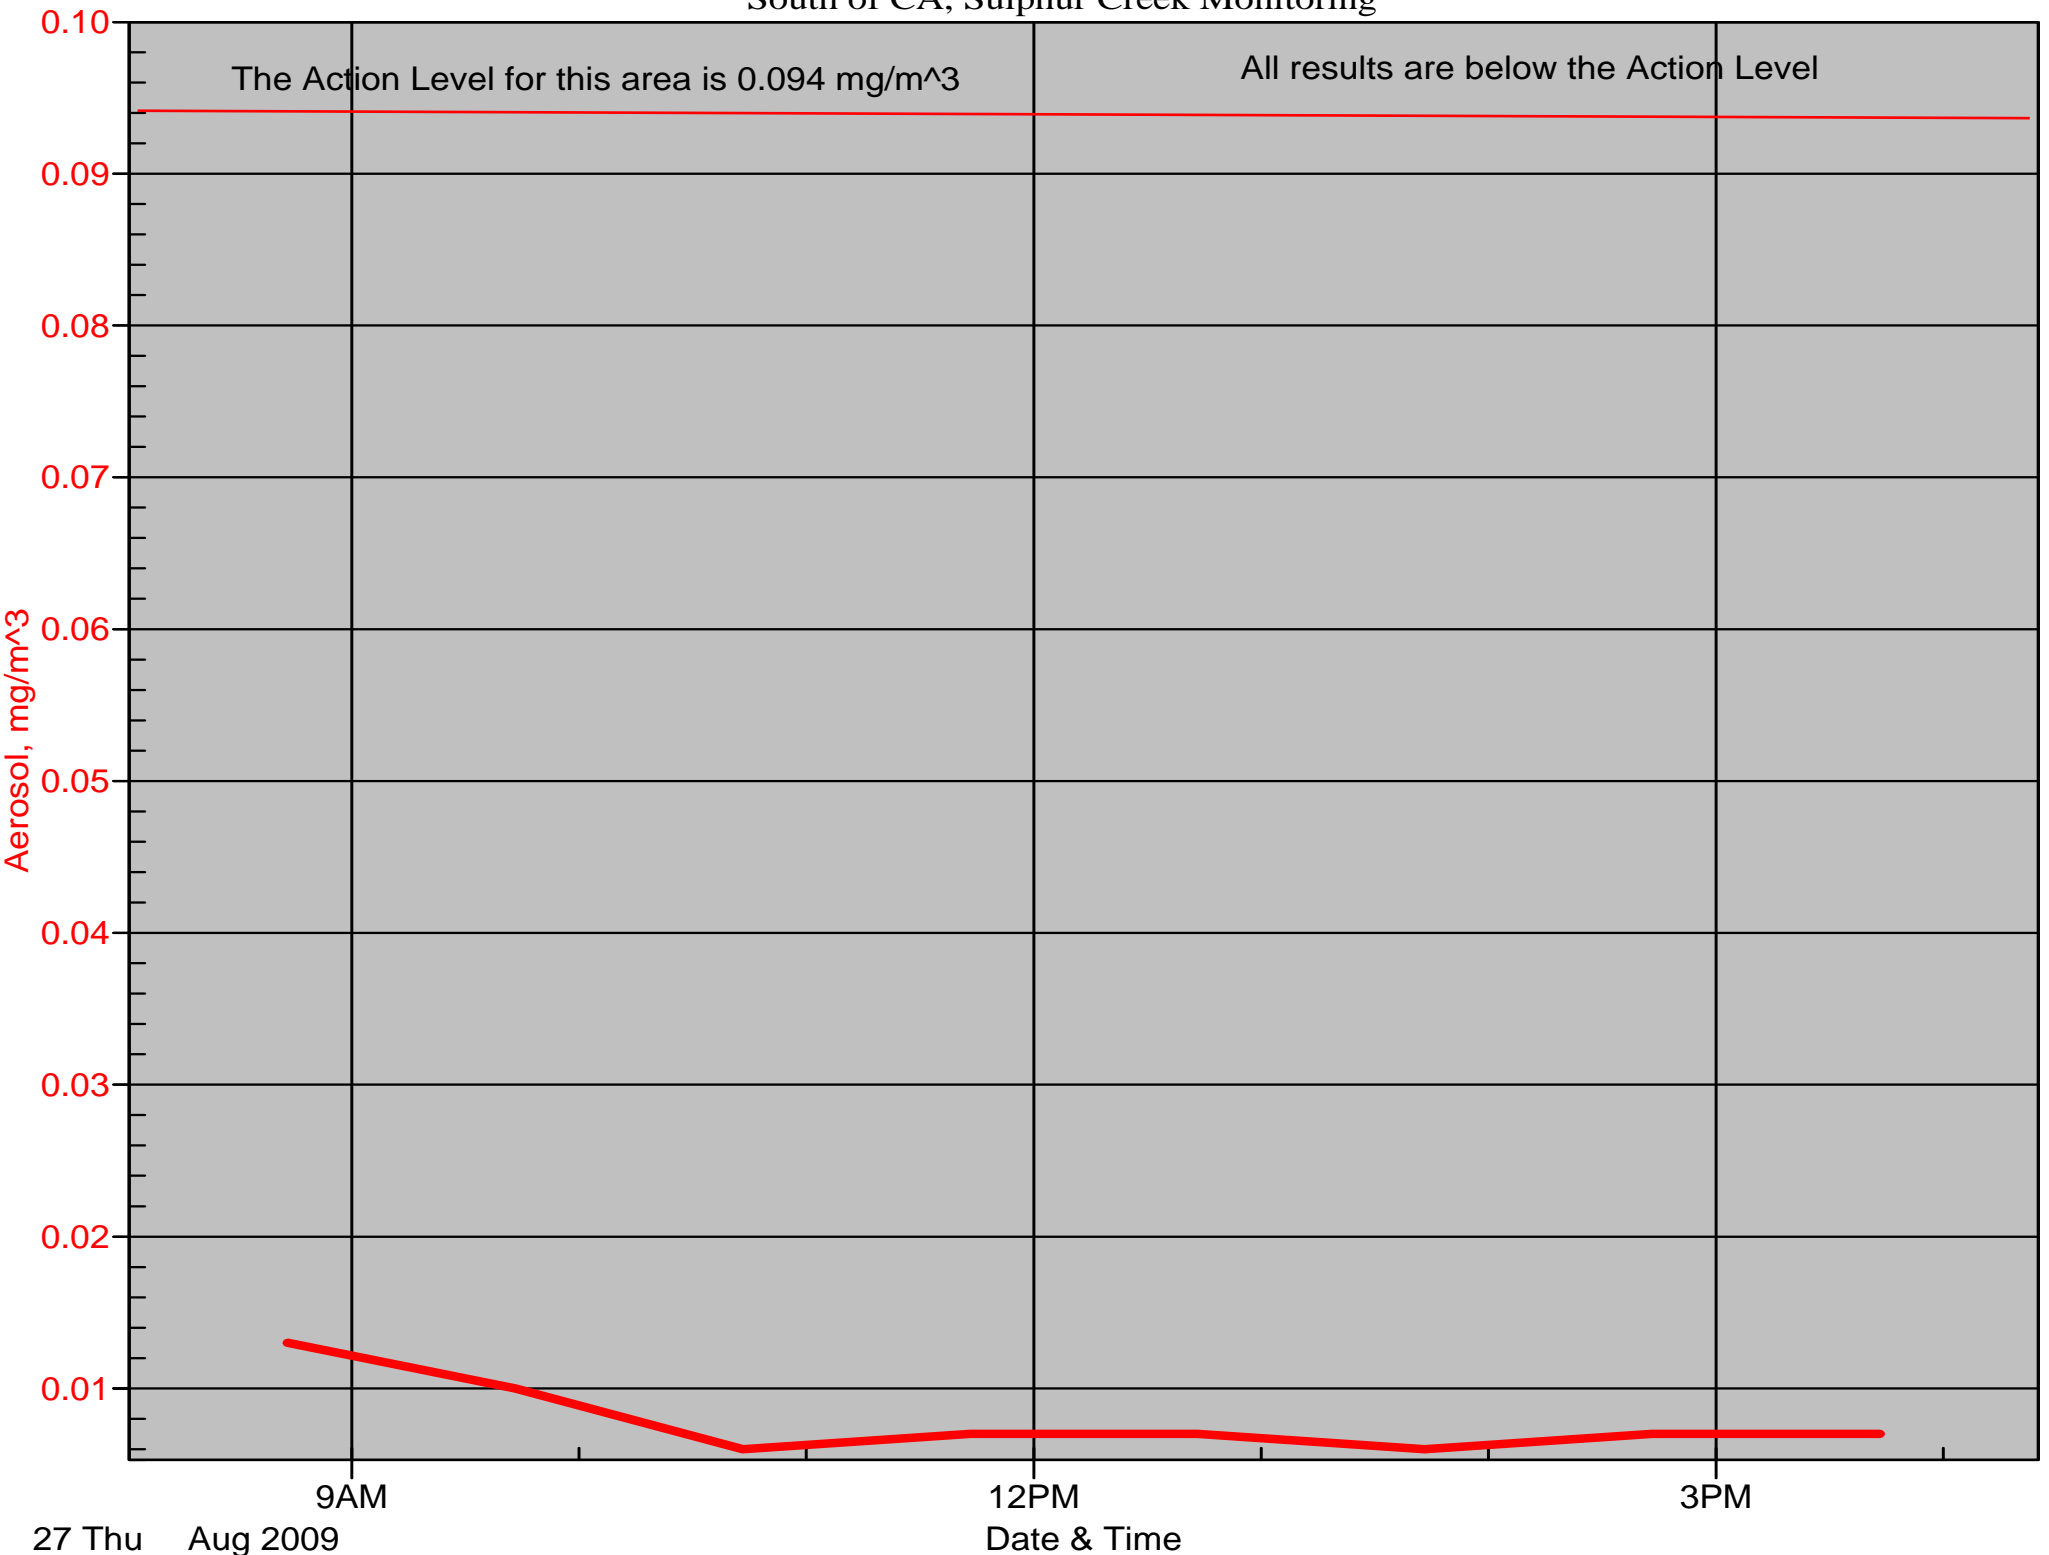

Air Monitor 1

South of CA, Sulphur Creek Monitoring (2)

Air Monitor 2

South of CA, Sulphur Creek Monitoring

Air Monitor 3

East of Area H, Downwind of Area H Screening

Air Monitor 6

East of CA, Downwind of CA Material Grading

Air Monitor 7

Southwest of CA, Upwind of Site Activities