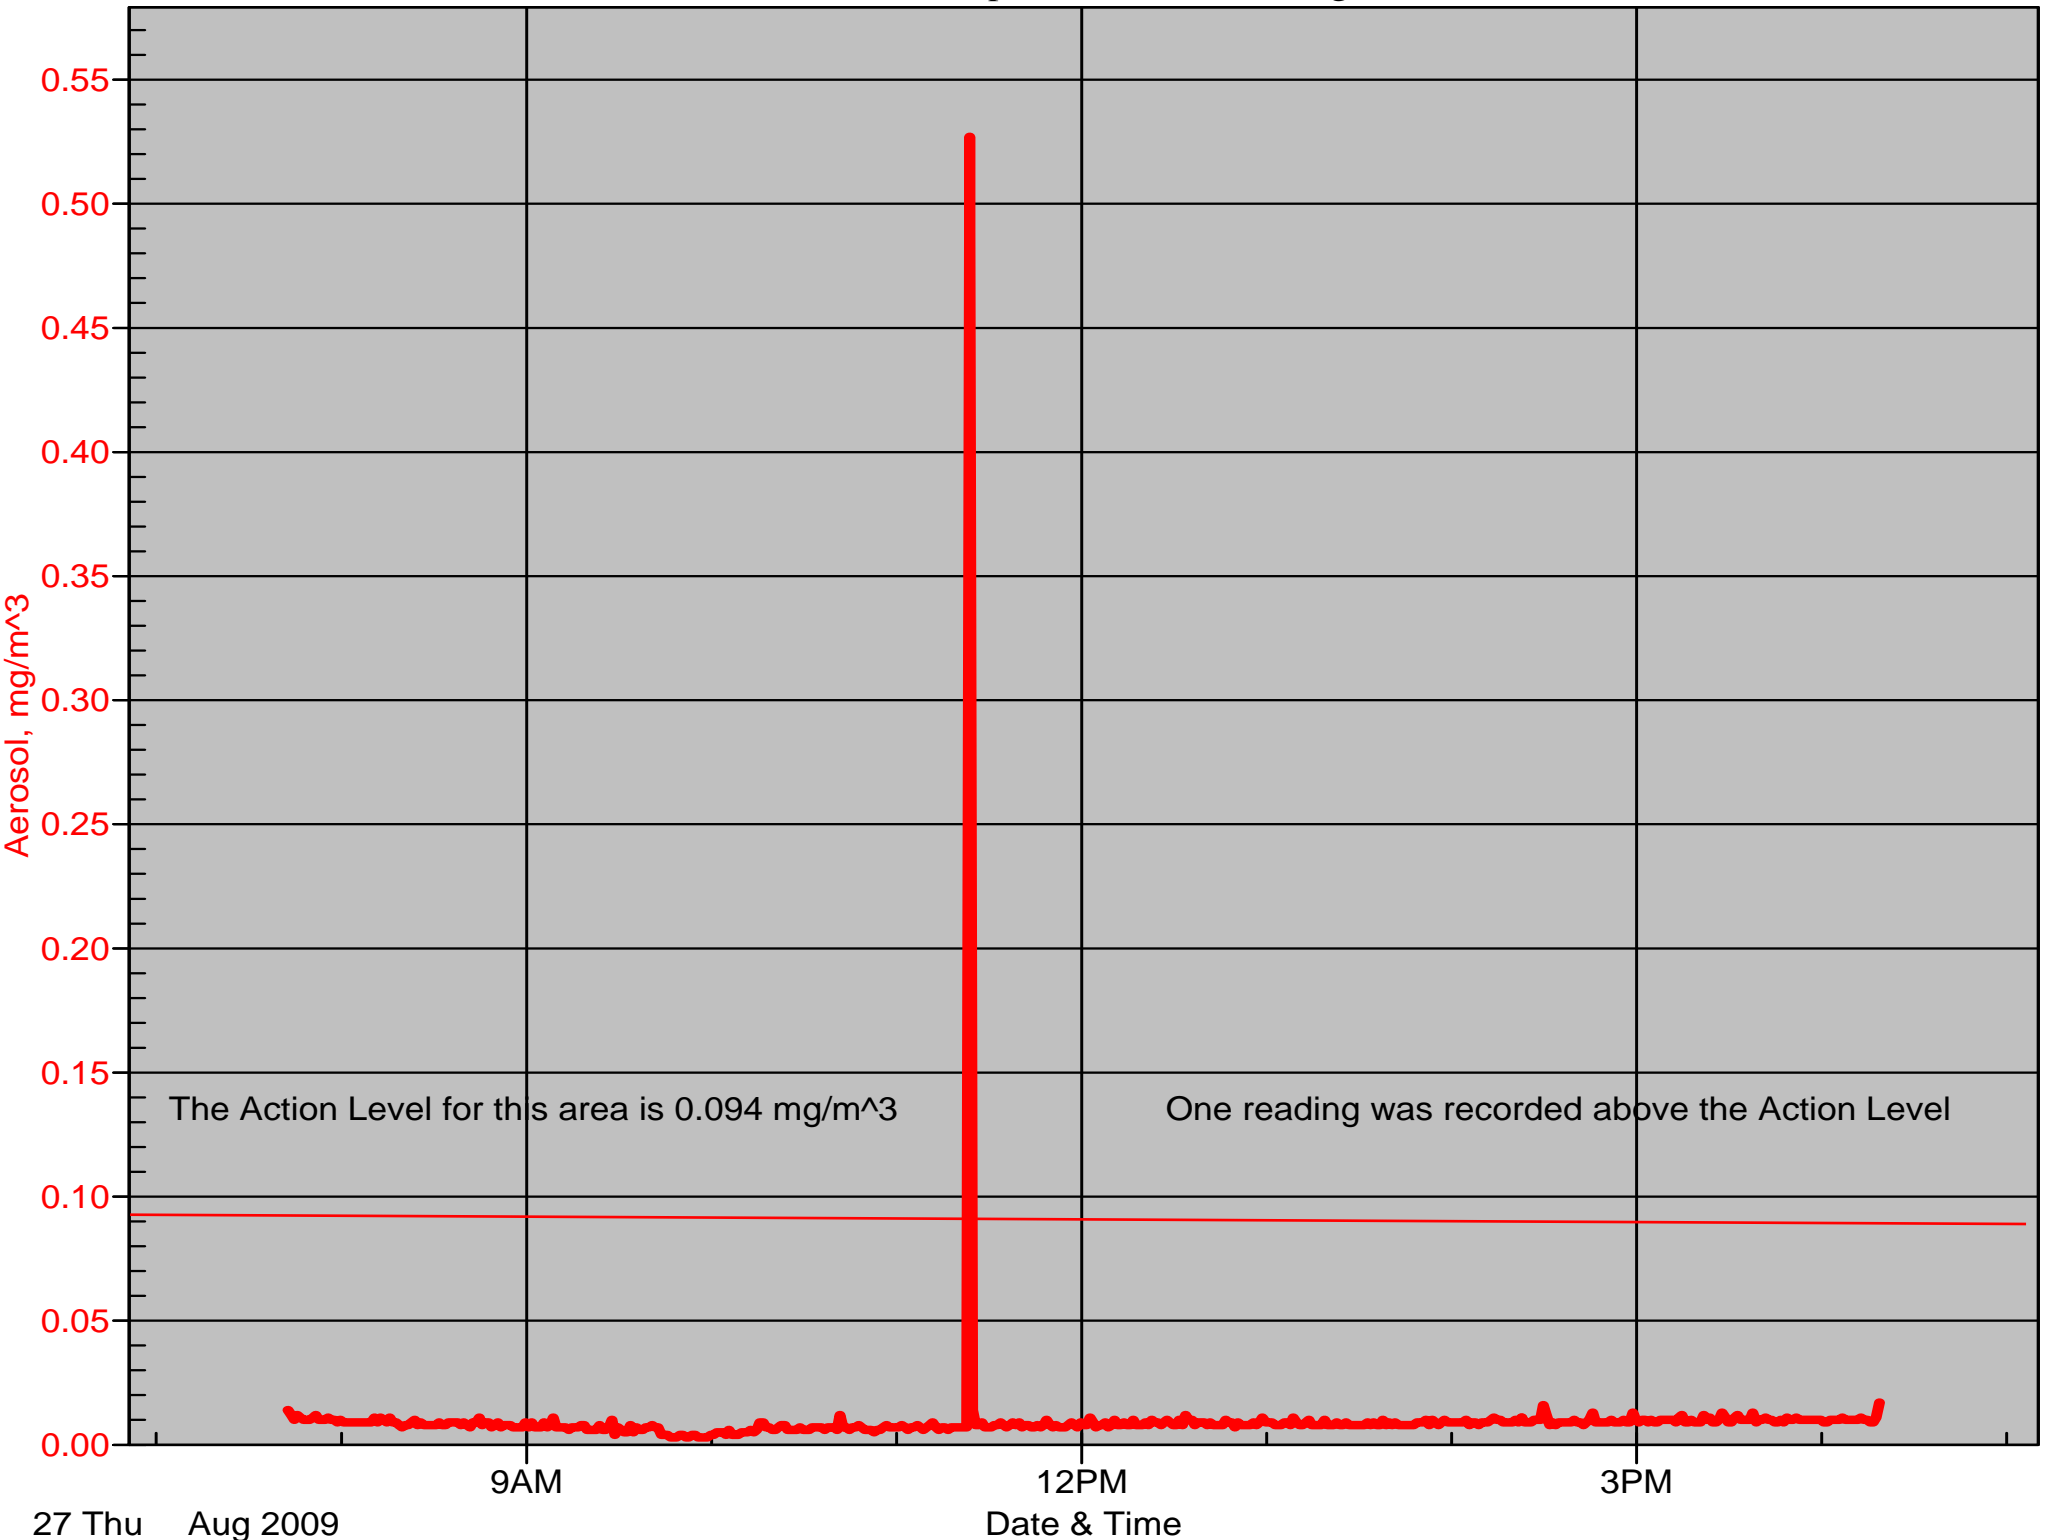

Air Monitor 1

South of CA, Sulphur Creek Monitoring (2)

Air Monitor 2

South of CA, Sulphur Creek Monitoring

Air Monitor 3

East of Area H, Downwind of Area H Screening

Air Monitor 6

East of CA, Downwind of CA Material Grading

Air Monitor 7

Southwest of CA, Upwind of Site Activities