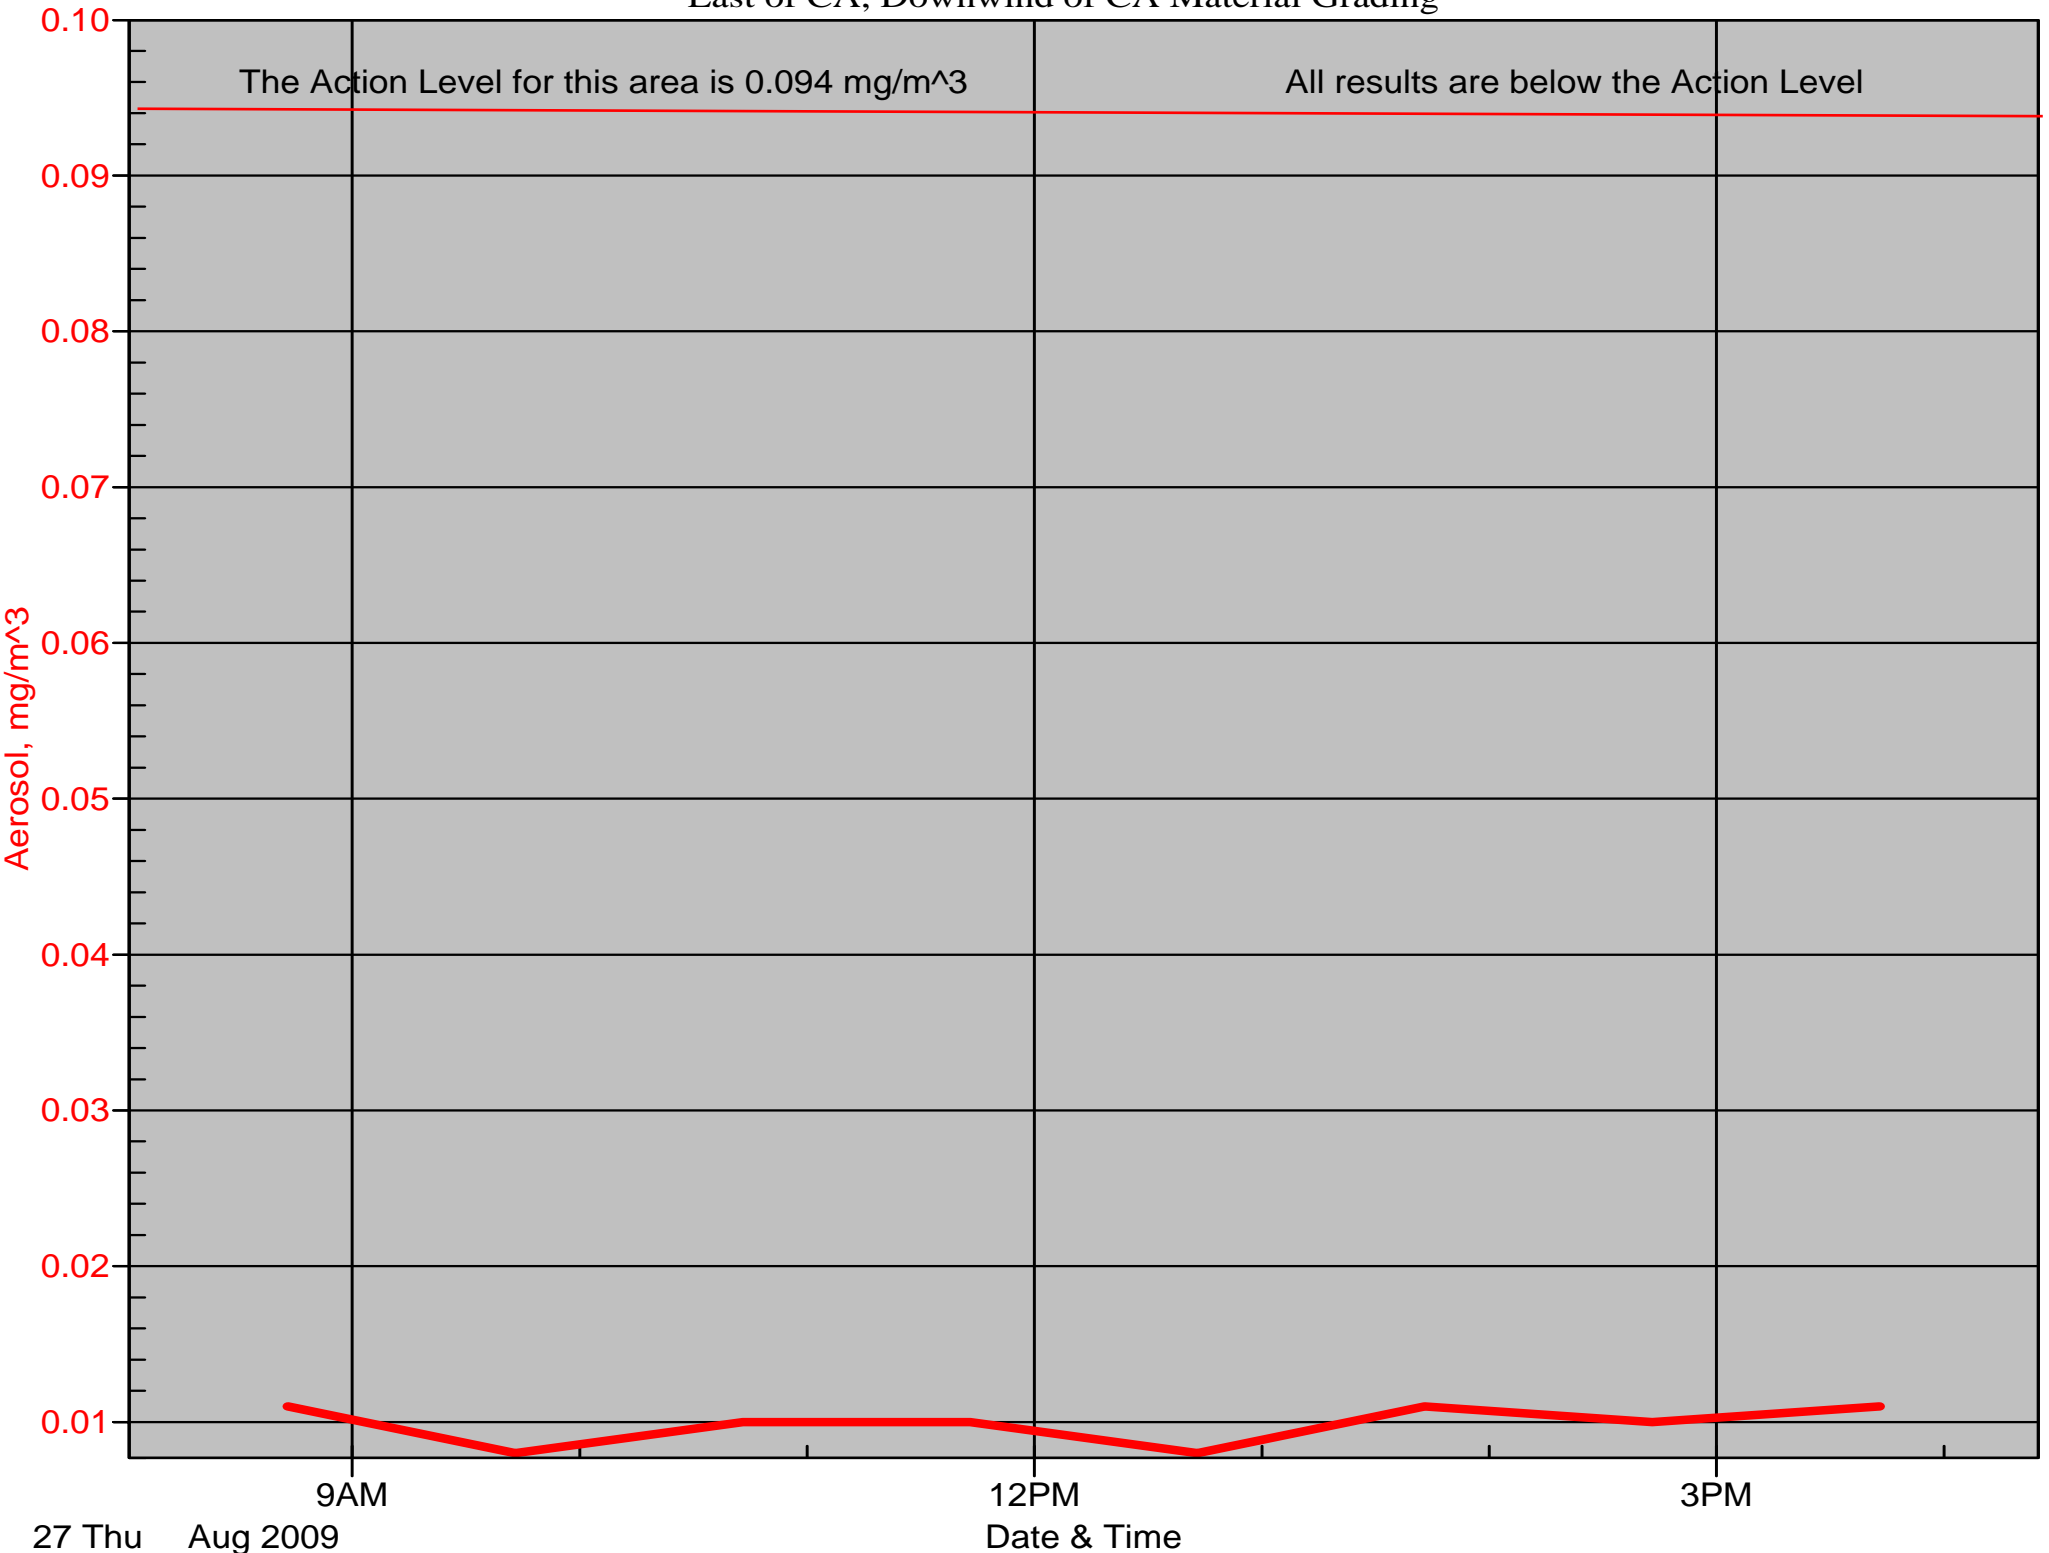

Air Monitor 1

South of CA, Sulphur Creek Monitoring (2)

Air Monitor 2

South of CA, Sulphur Creek Monitoring

Air Monitor 3

East of Area H, Downwind of Area H Screening

Air Monitor 6

East of CA, Downwind of CA Material Grading

Air Monitor 7

Southwest of CA, Upwind of Site Activities