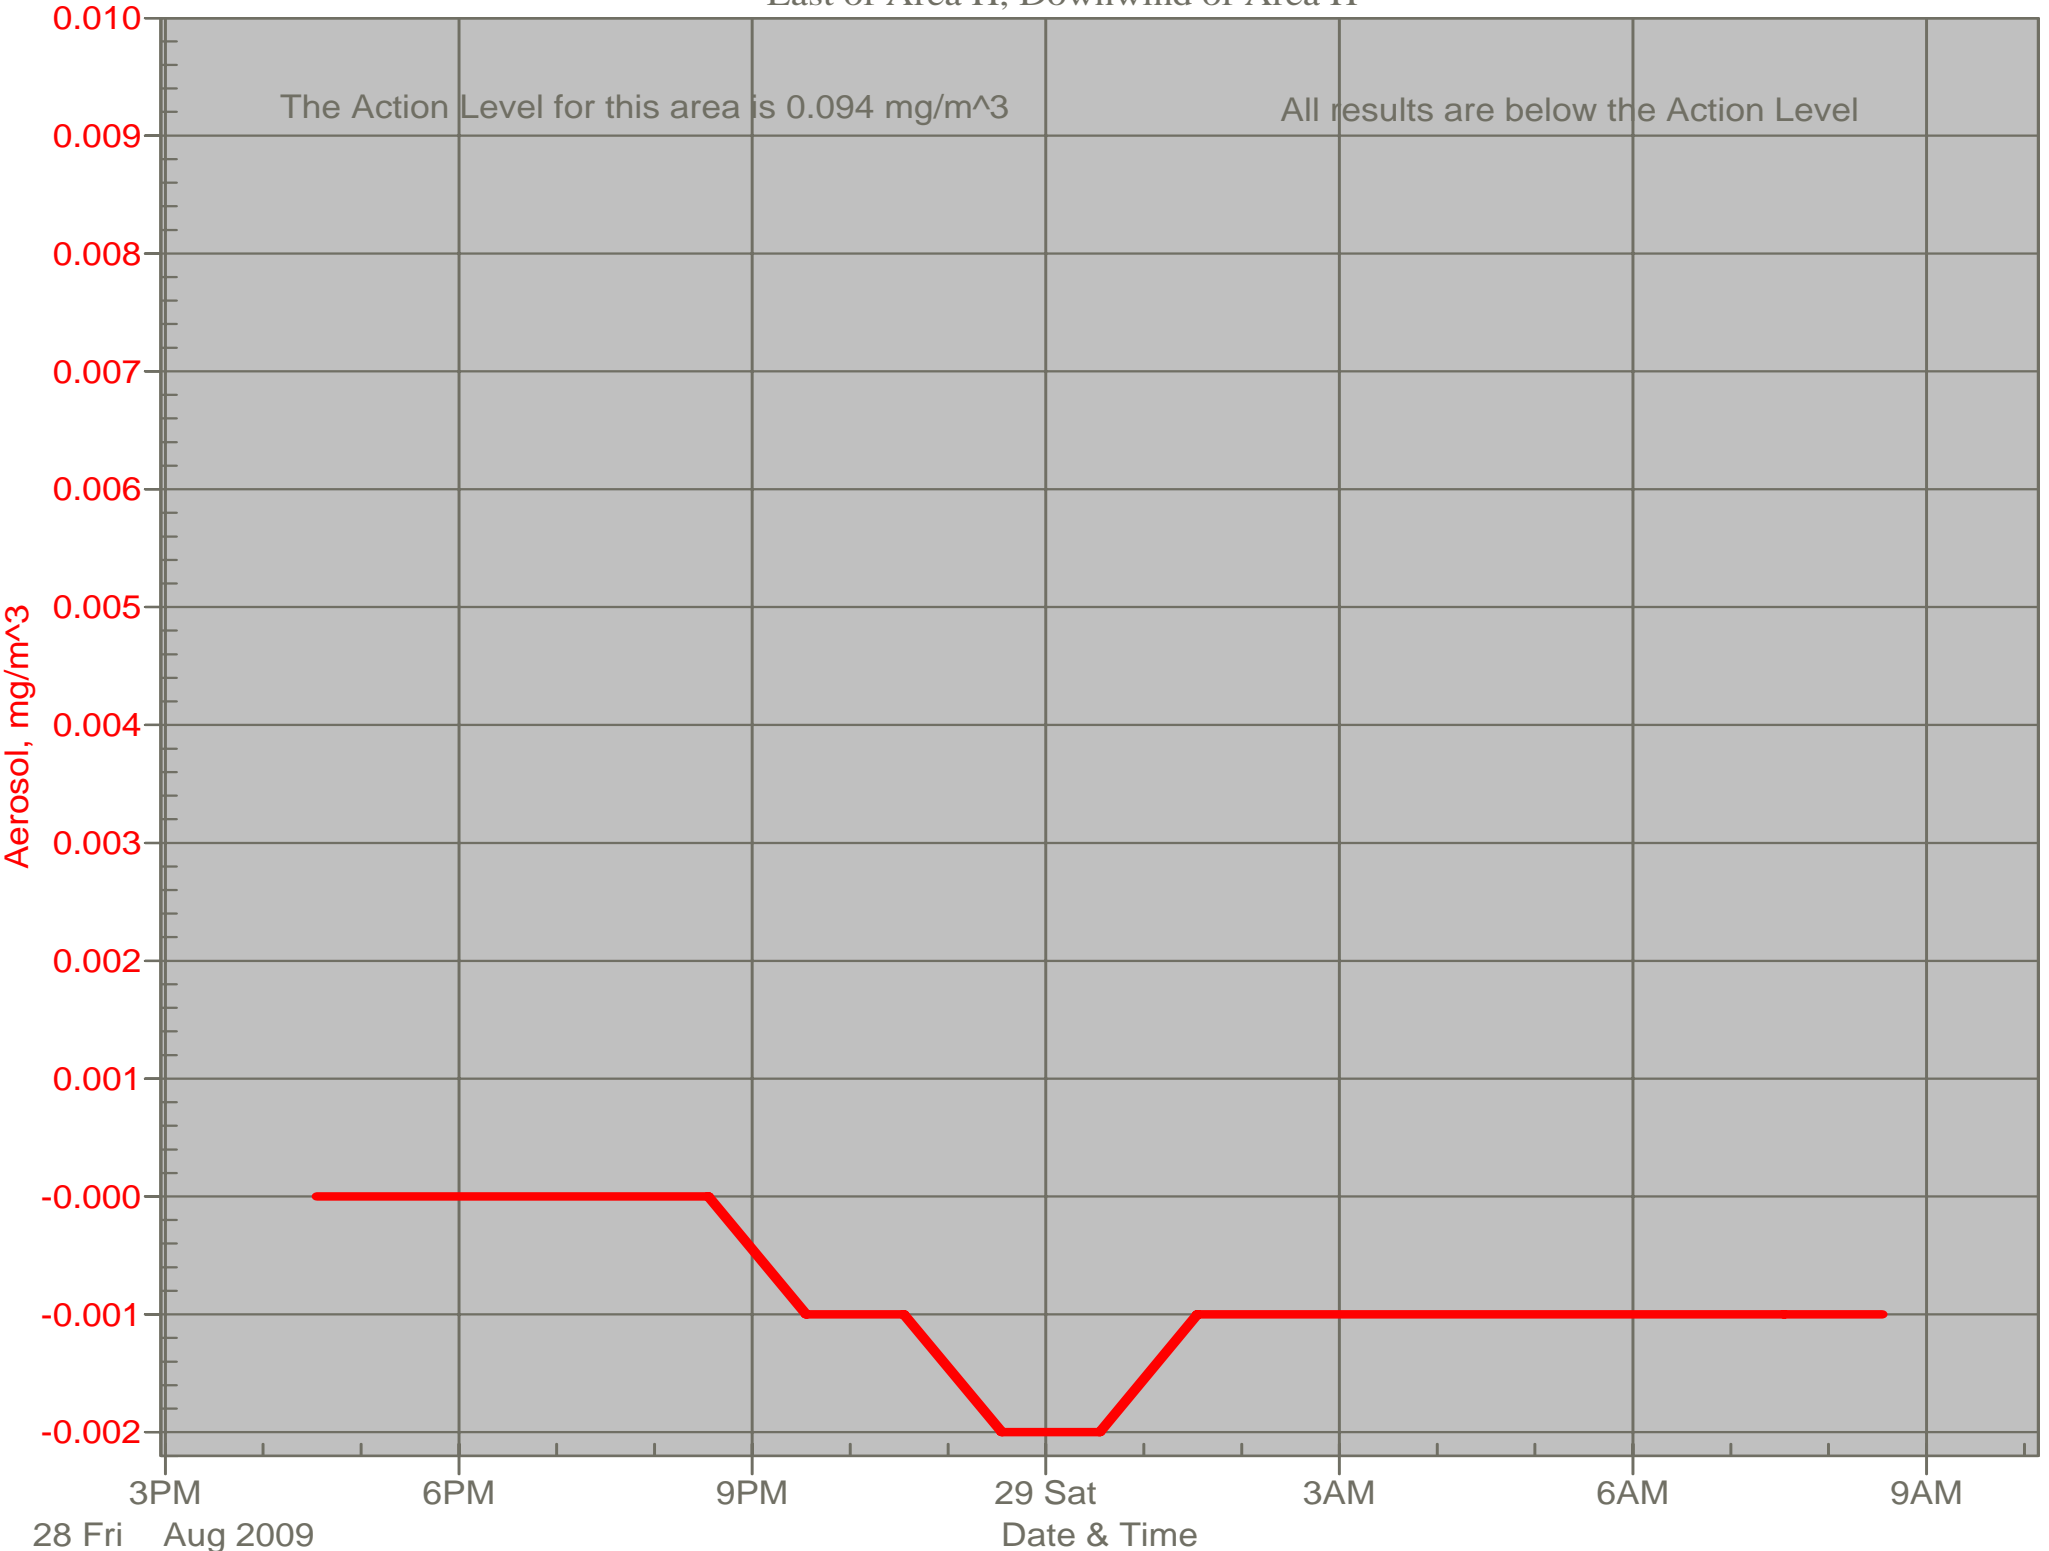

Air Monitor 1 Non-Working Hours

East of Area H, Downwind of Area H

Air Monitor 2 Non-Working Hours

South of CA, Sulphur Creek Monitoring

The Action Level for this area is 0.094 mg/m³

All results are below the Action Level

28 Fri Aug 2009

29 Sat
Date & Time

9AM

Air Monitor 6 Non-Working Hours

East of CA, Downwind of CA Material

Air Monitor 7 Non-Working Hours

Southwest of CA, Upwind of Site