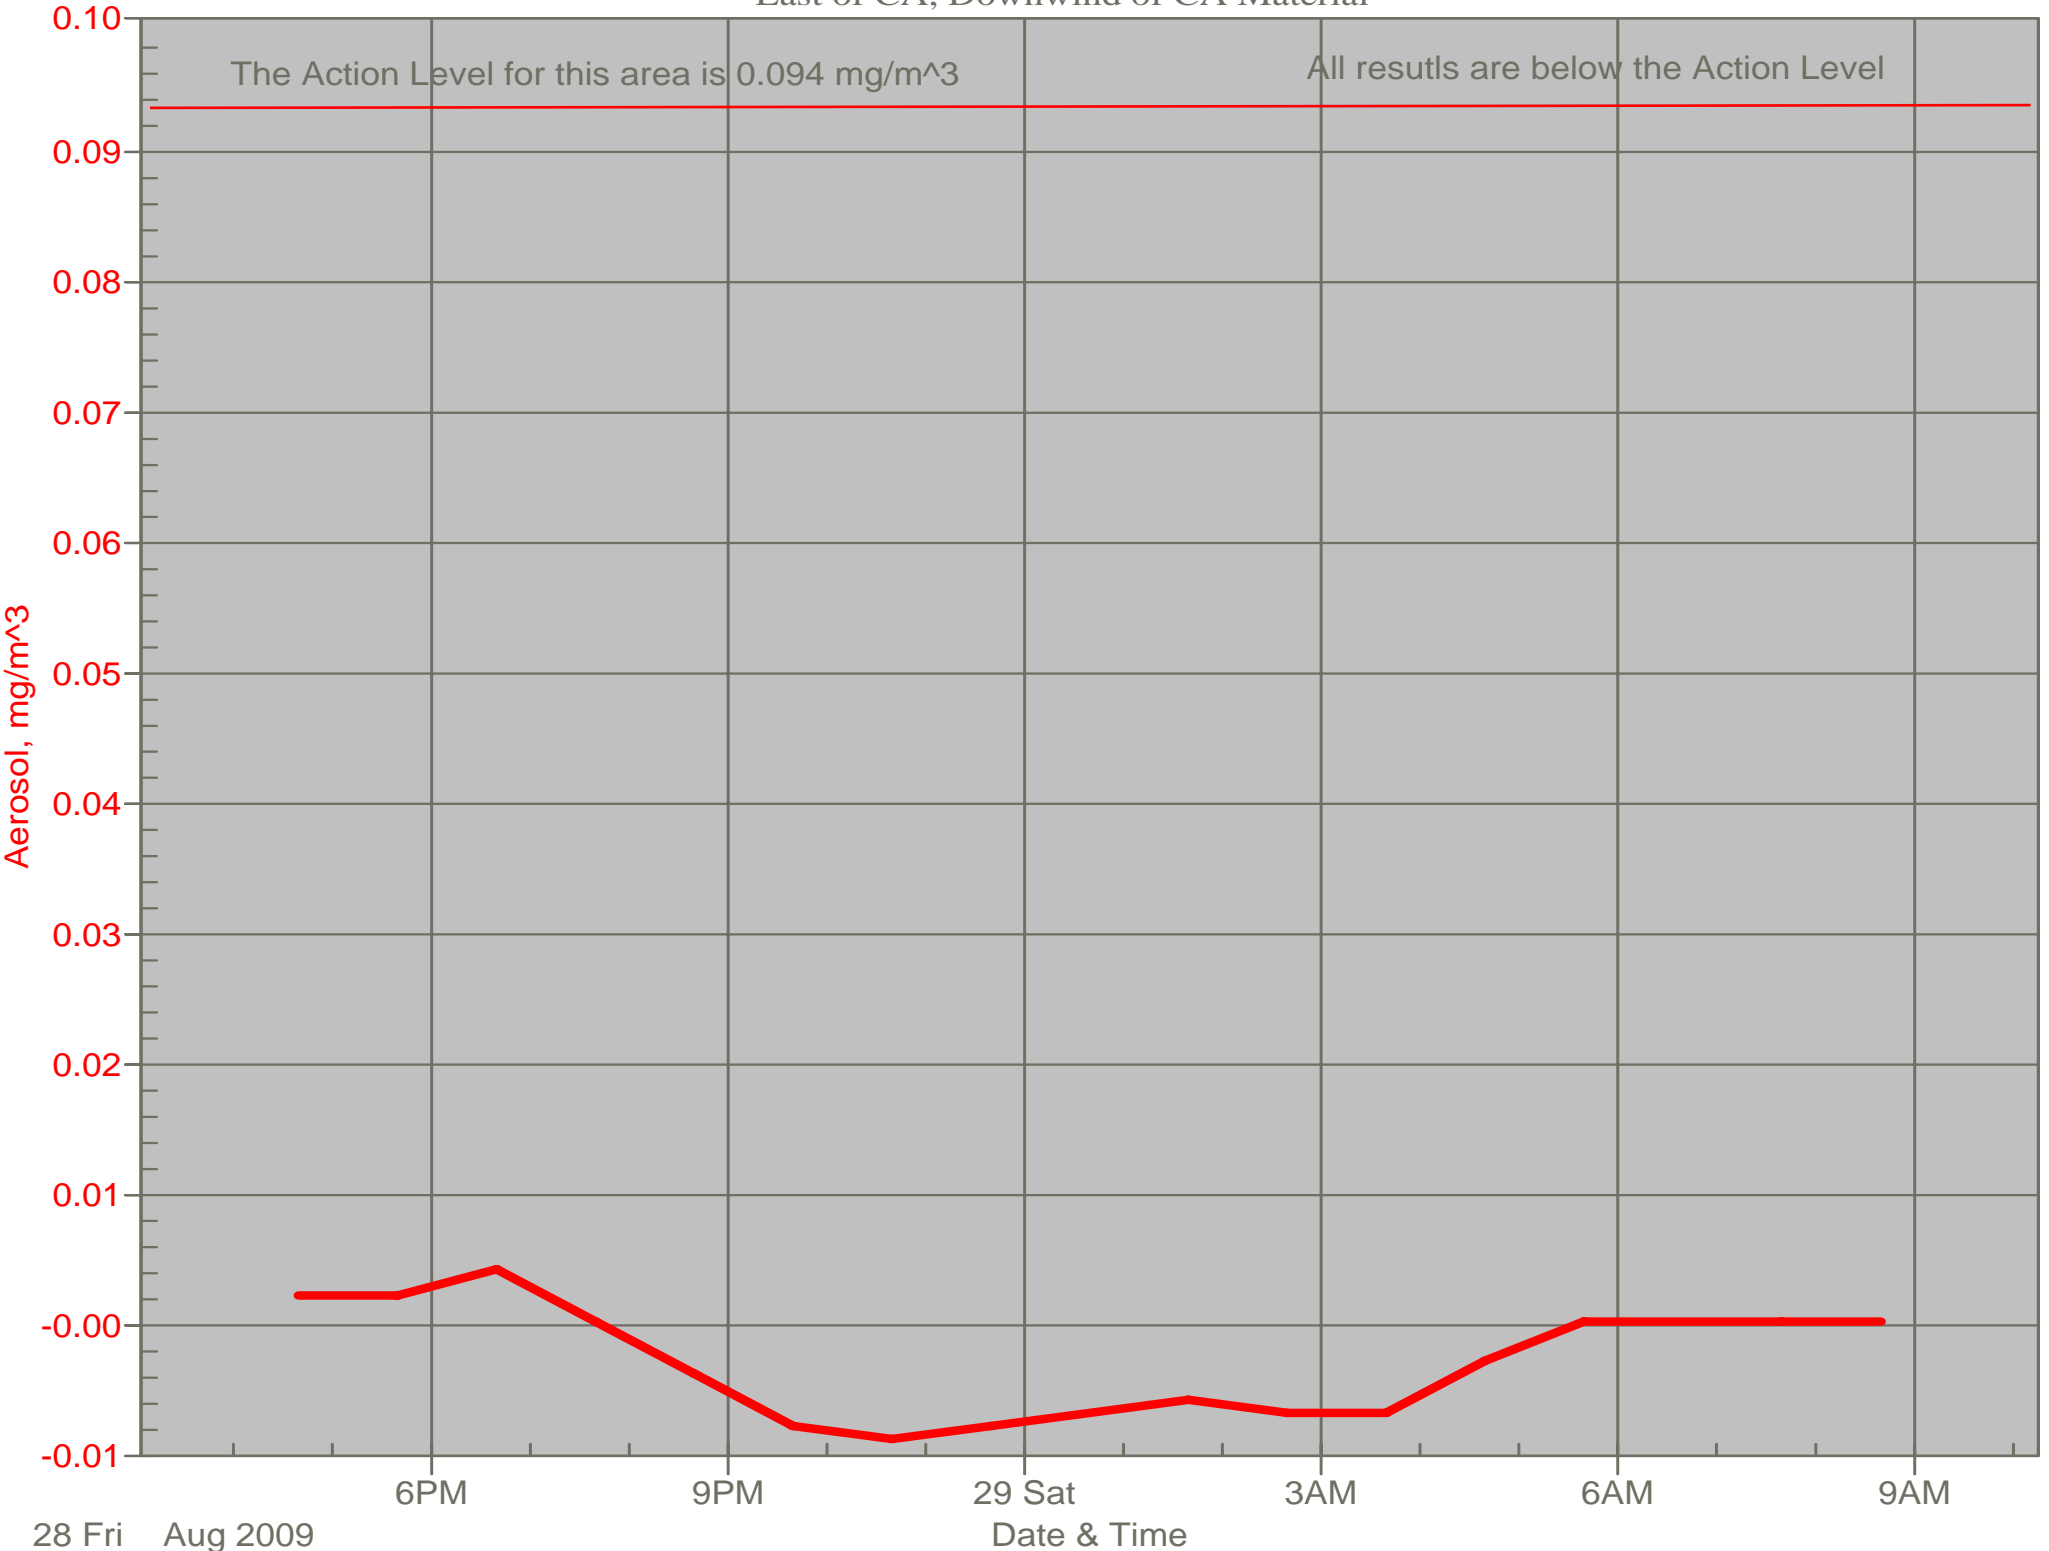

Air Monitor 1 Non-Working Hours

East of Area H, Downwind of Area H

Air Monitor 2 Non-Working Hours

South of CA, Sulphur Creek Monitoring

The Action Level for this area is 0.094 mg/m³

All results are below the Action Level

28 Fri Aug 2009

29 Sat
Date & Time

9AM

Air Monitor 6 Non-Working Hours

East of CA, Downwind of CA Material

Air Monitor 7 Non-Working Hours

Southwest of CA, Upwind of Site