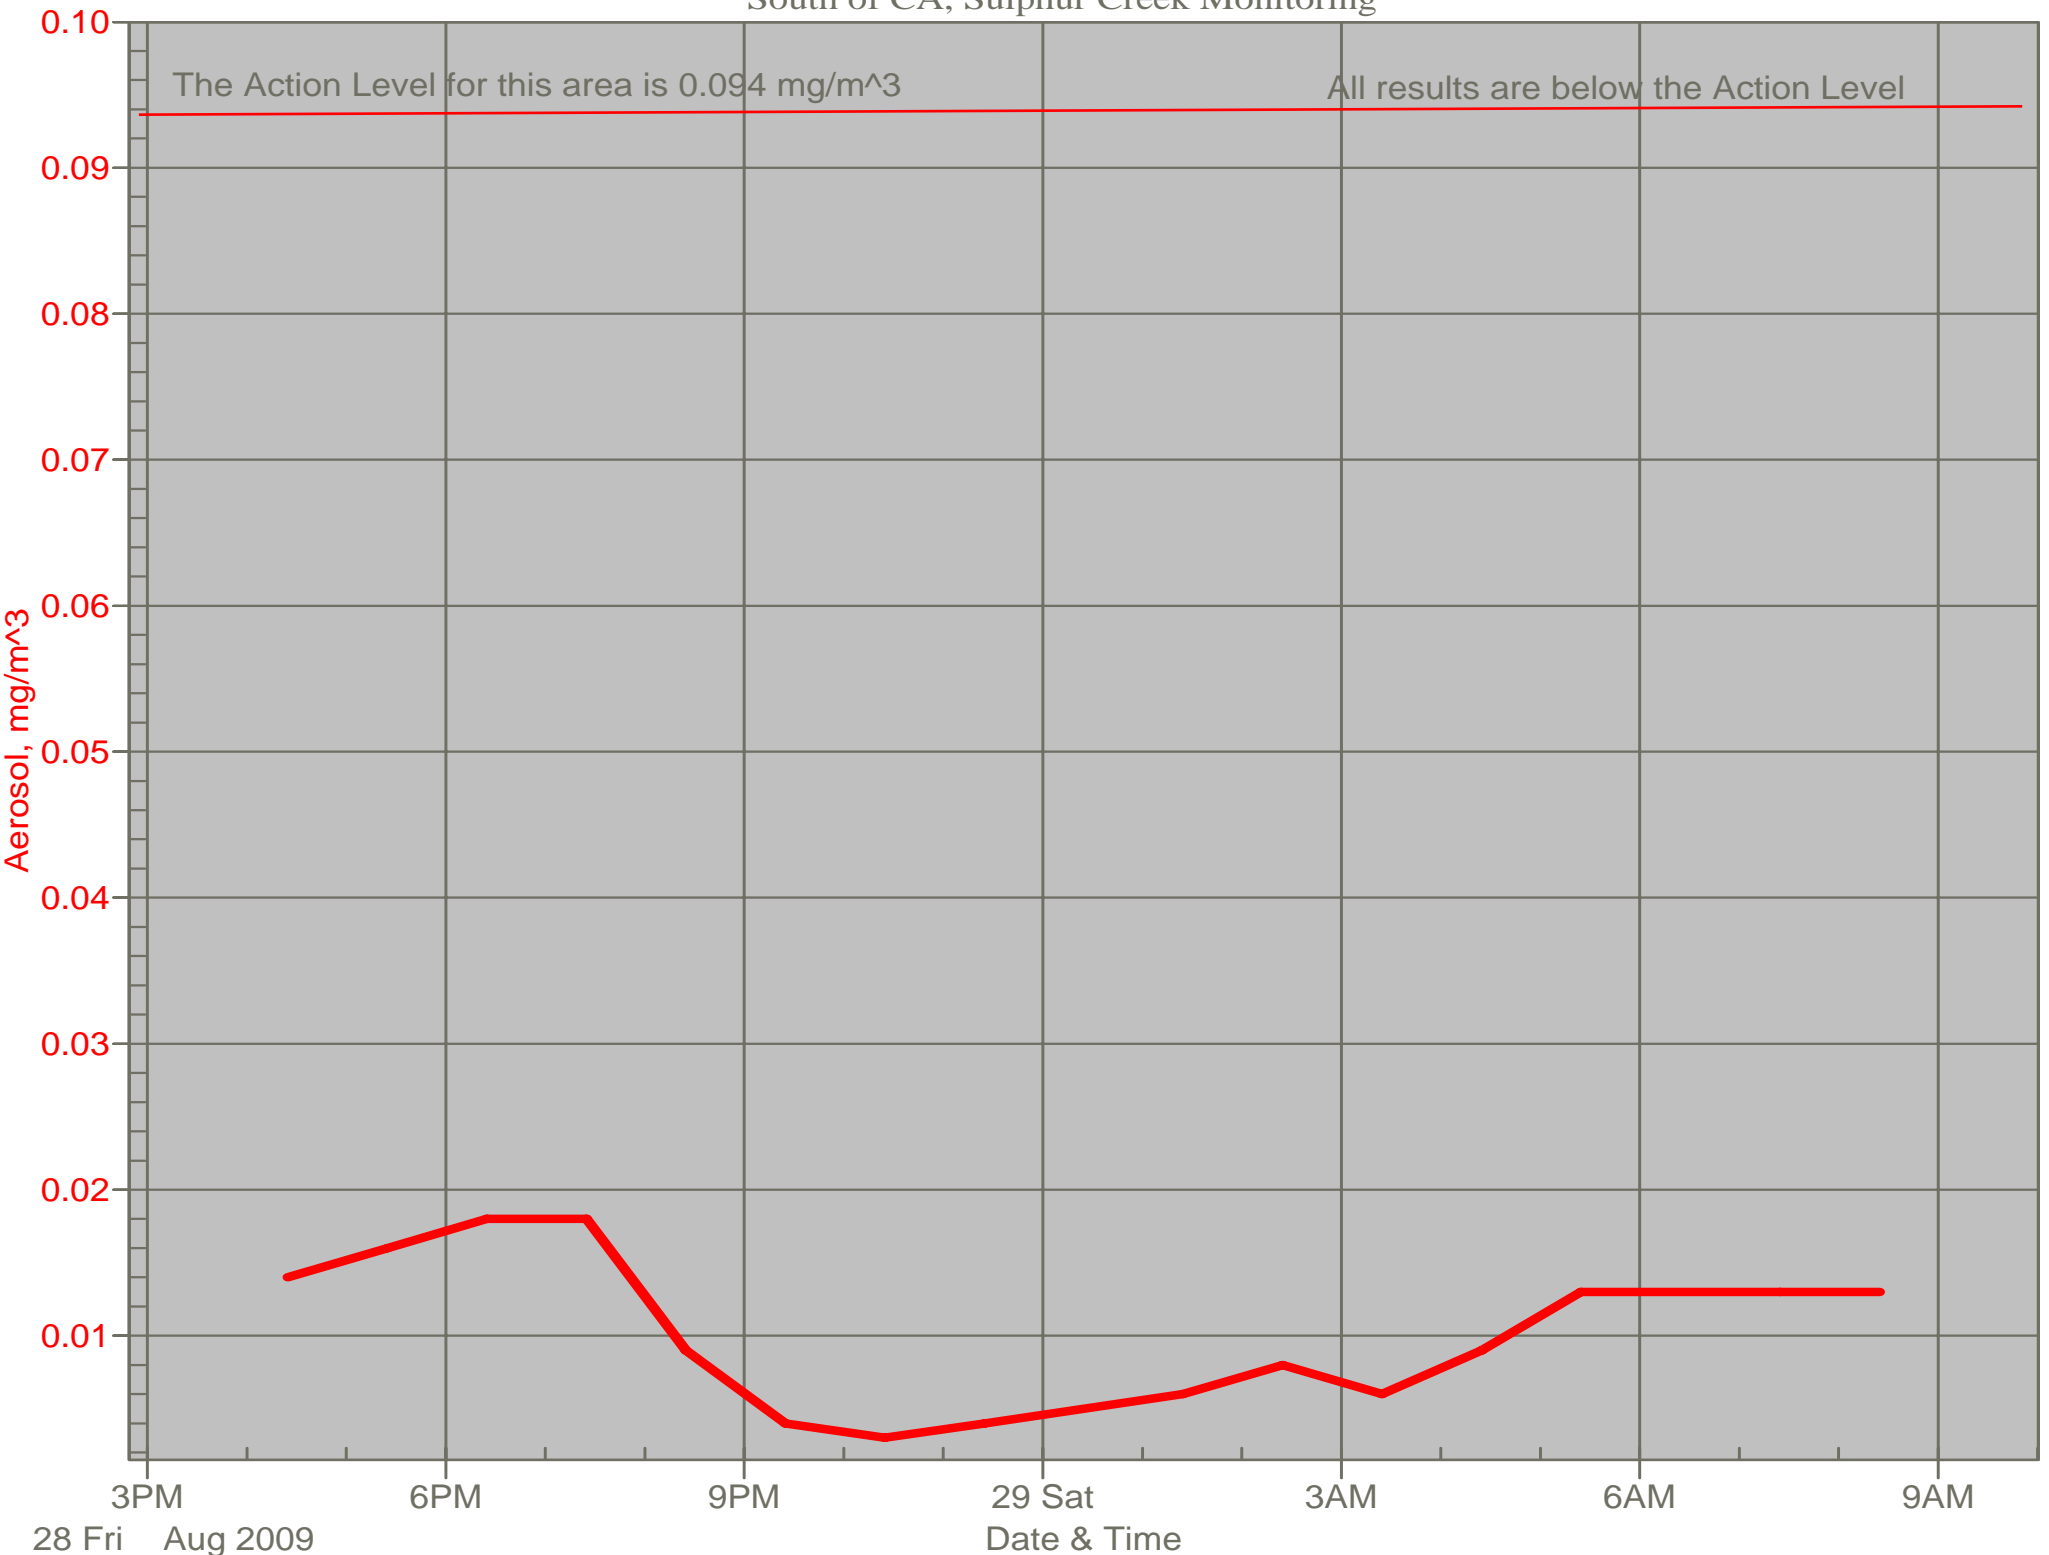

Air Monitor 1 Non-Working Hours

East of Area H, Downwind of Area H

Air Monitor 2 Non-Working Hours

South of CA, Sulphur Creek Monitoring

The Action Level for this area is 0.094 mg/m³

All results are below the Action Level

28 Fri Aug 2009

29 Sat
Date & Time

9AM

Air Monitor 6 Non-Working Hours

East of CA, Downwind of CA Material

Air Monitor 7 Non-Working Hours

Southwest of CA, Upwind of Site