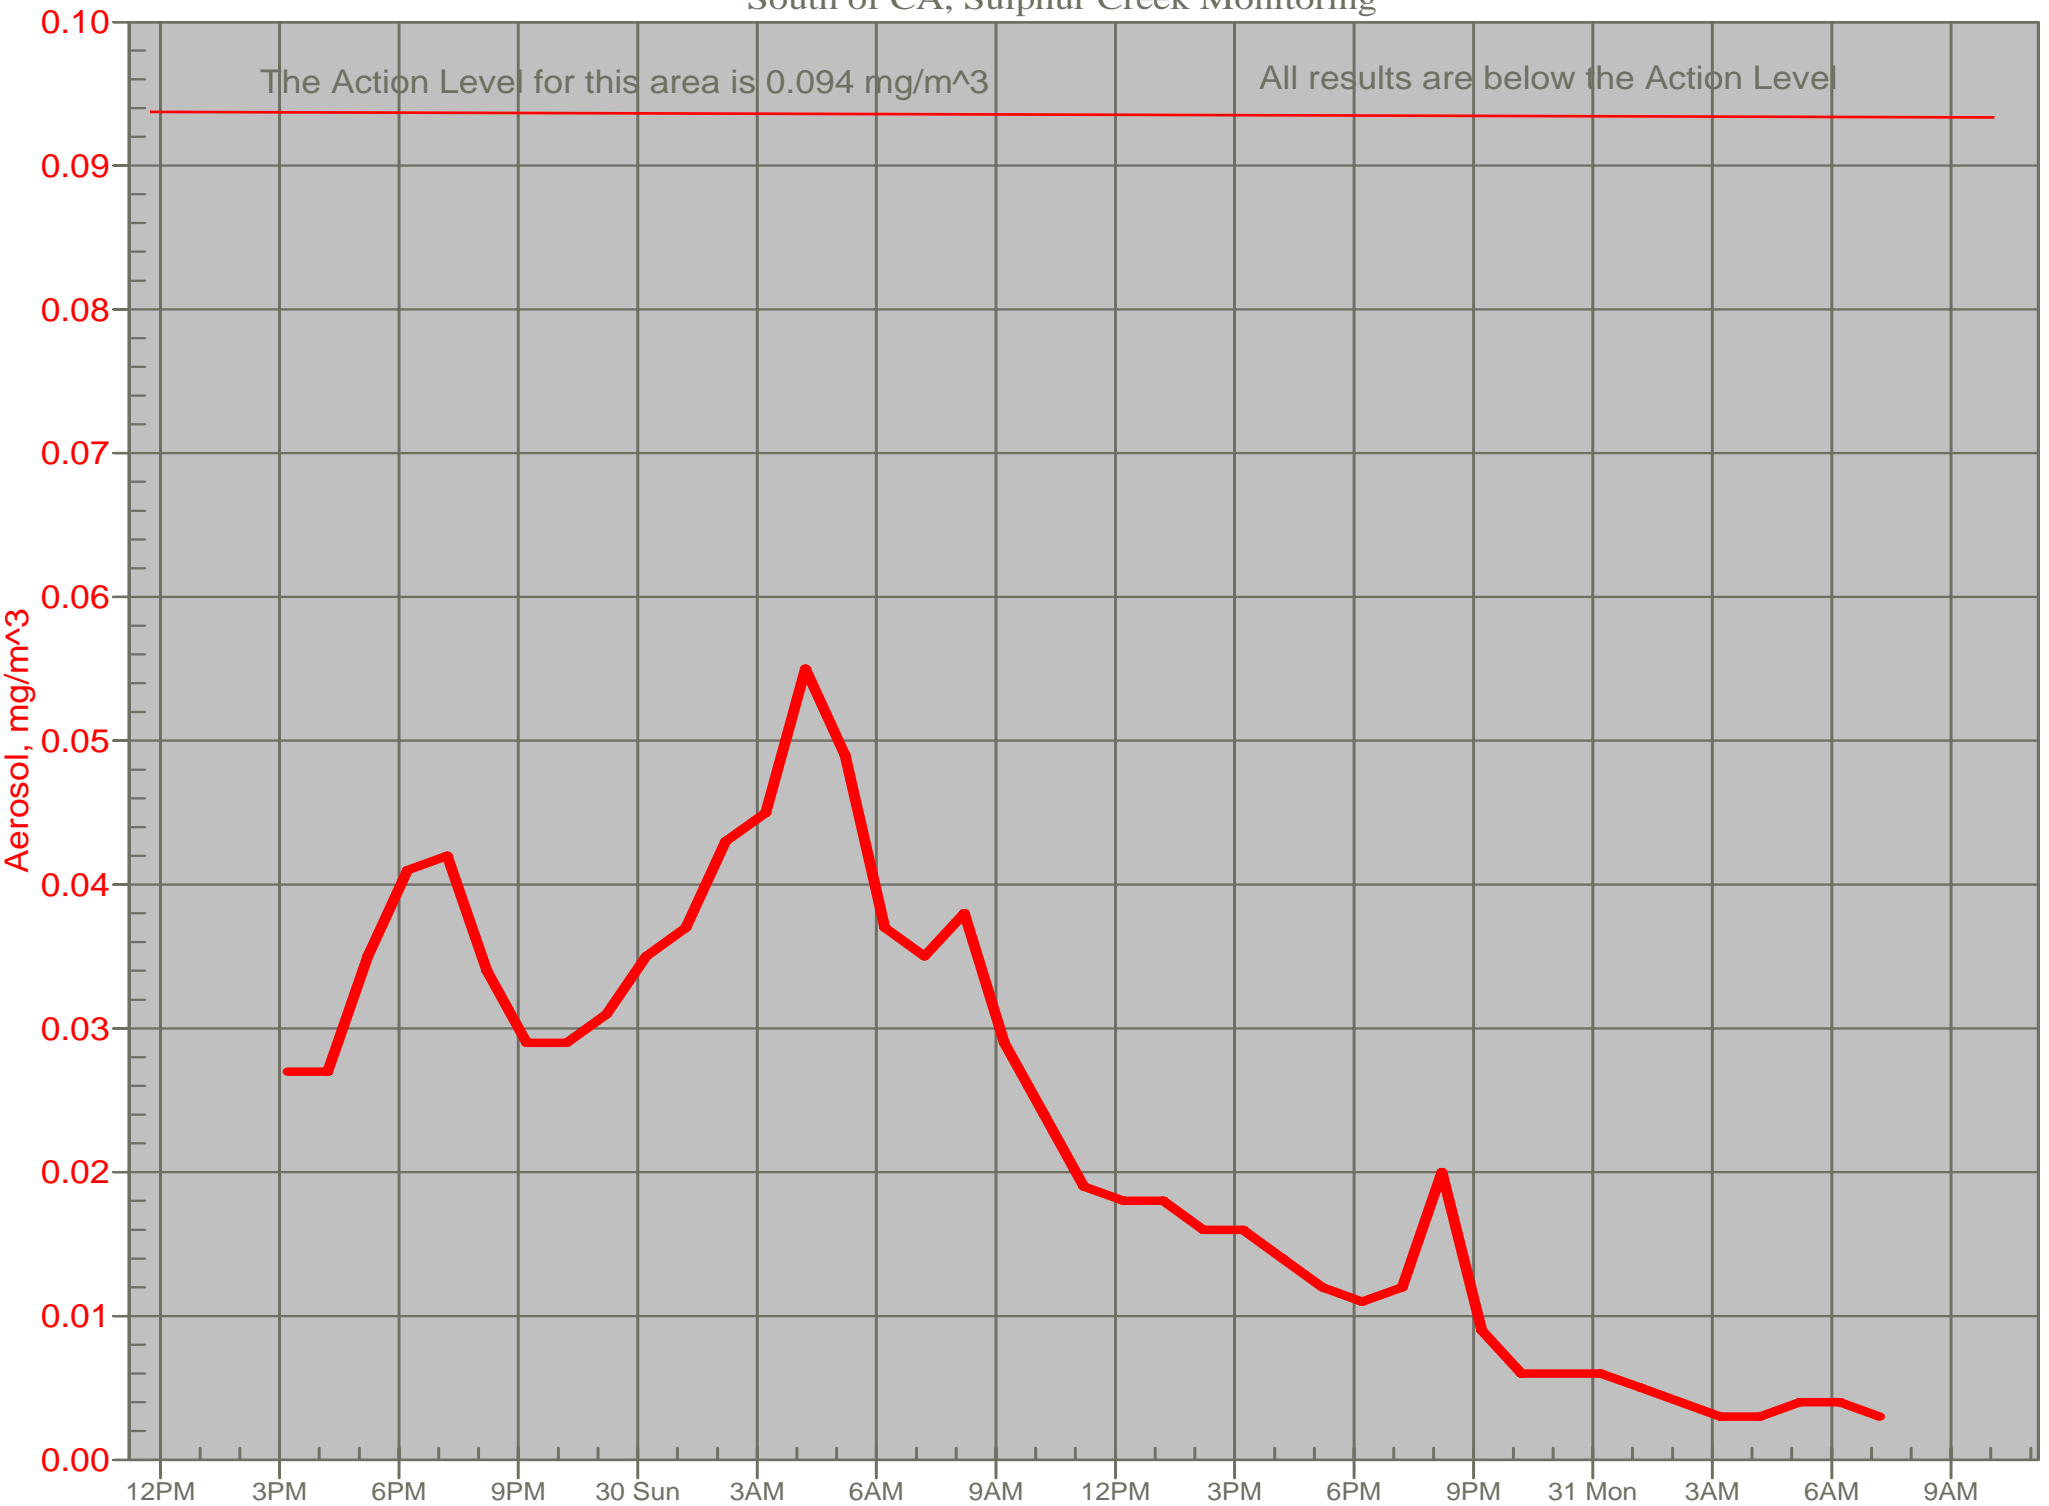

# Air Monitor 1 Non-Working Hours

East of Area H, Downwind of Area H

# Air Monitor 2 Non-Working Hours

South of CA, Sulphur Creek Monitoring

The Action Level for this area is 0.094 mg/m<sup>3</sup>

All results are below the Action Level

# Air Monitor 6 Non-Working Hours

East of CA, Downwind of CA Material