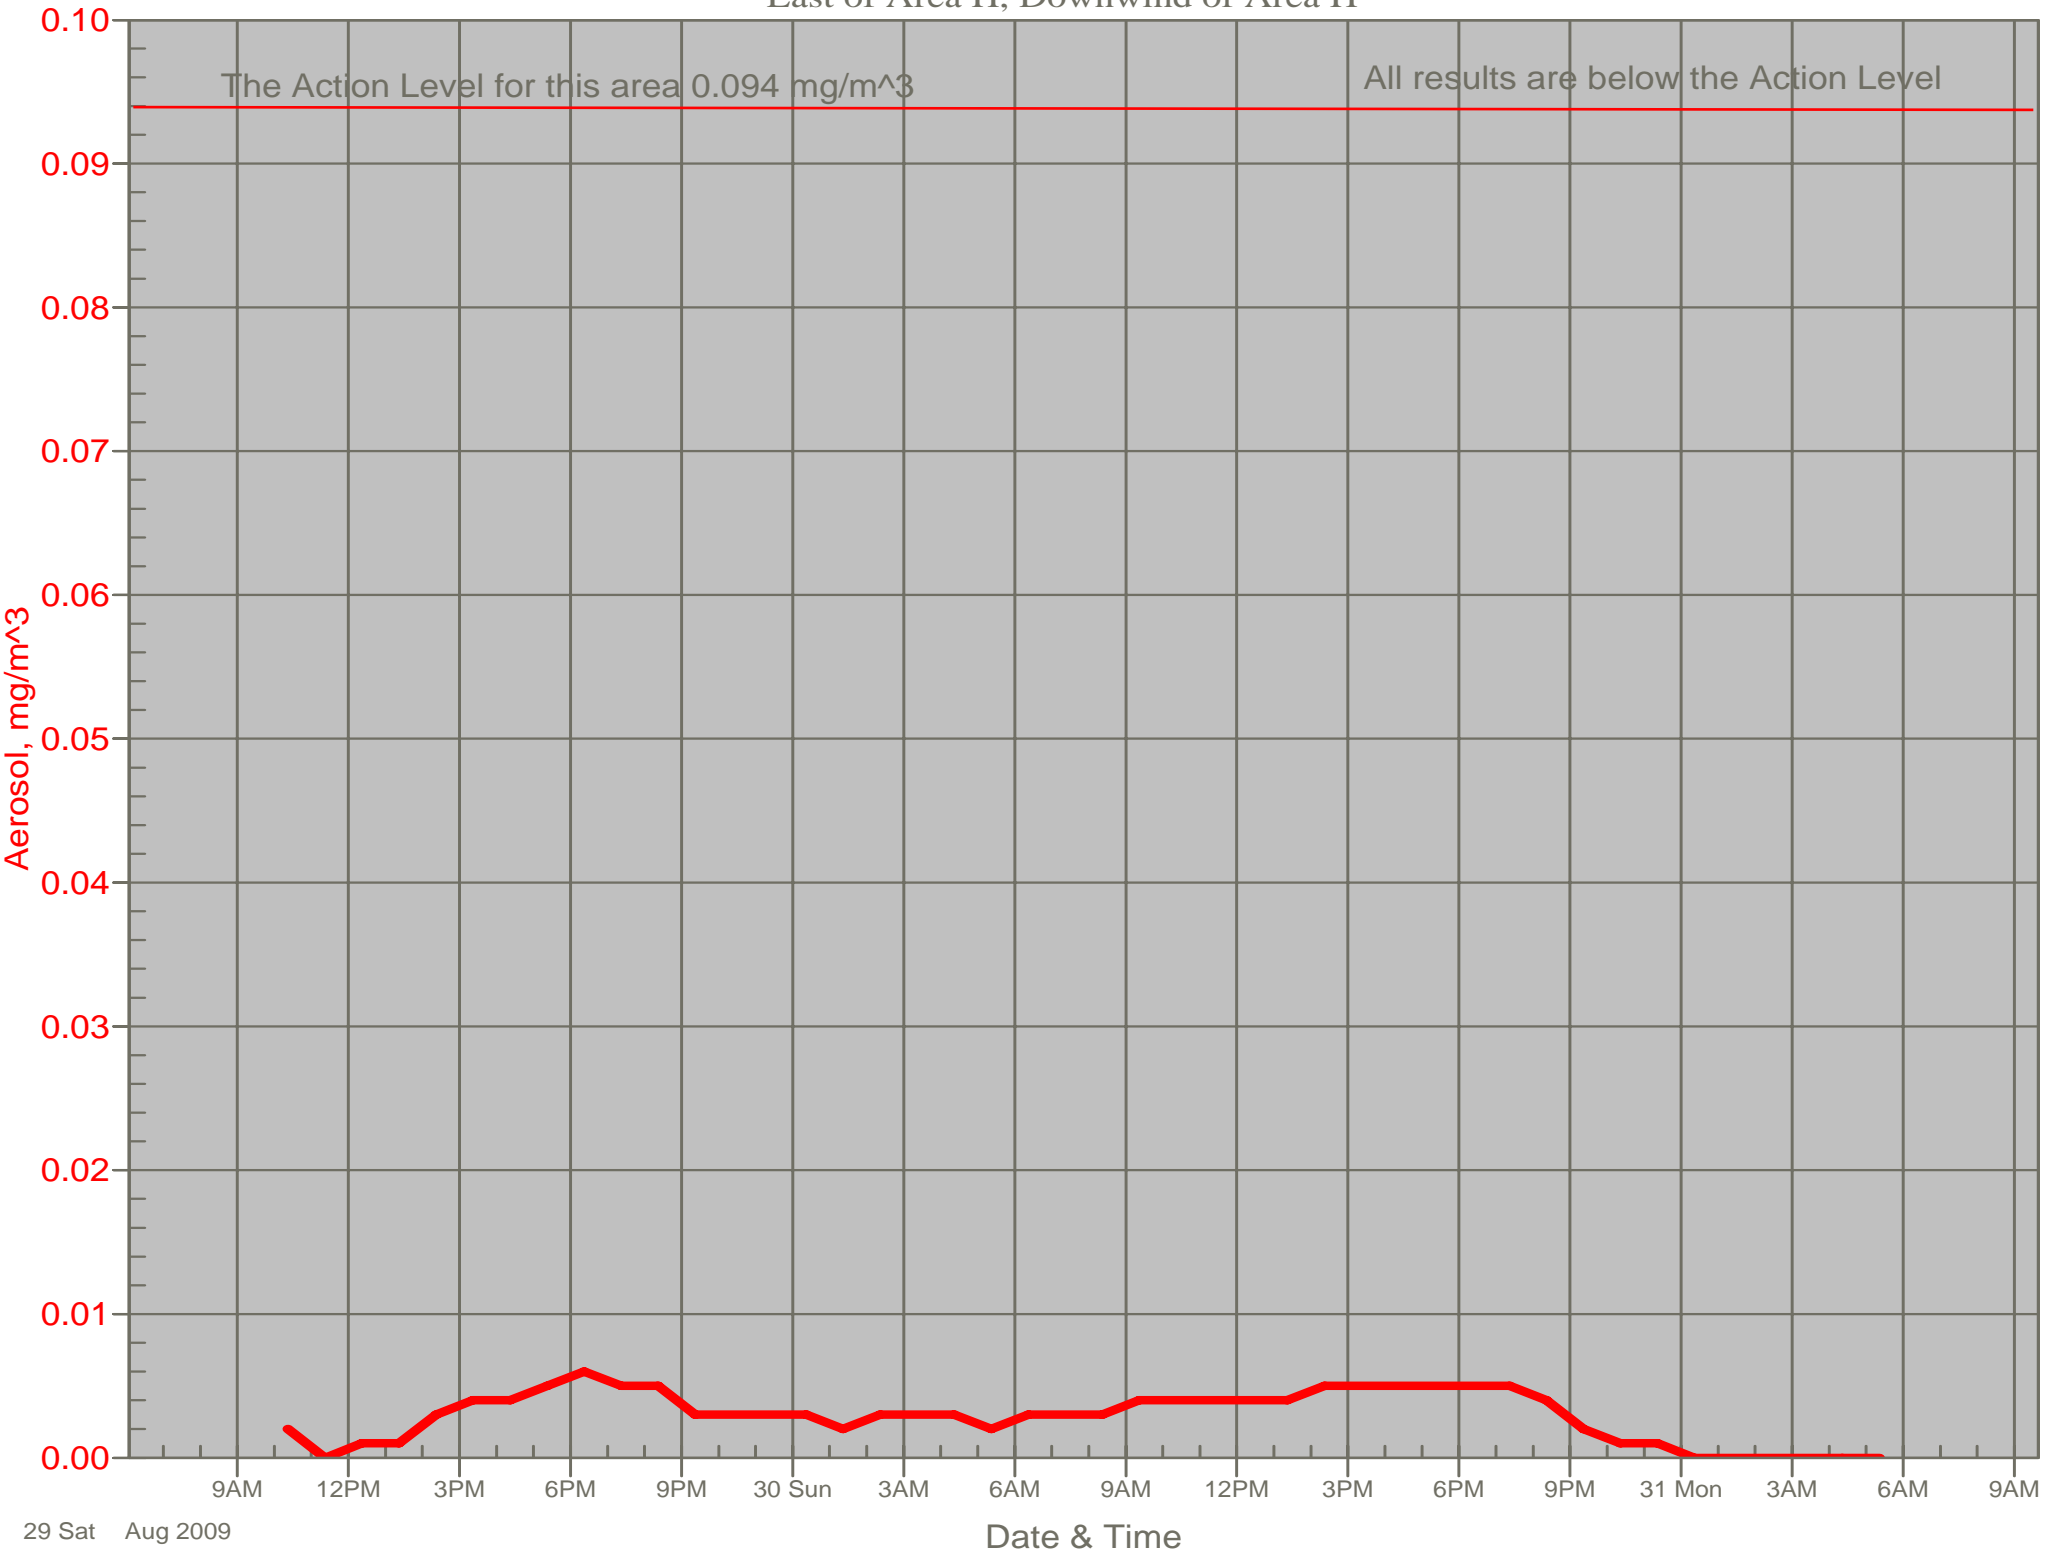

# Air Monitor 1 Non-Working Hours

East of Area H, Downwind of Area H

# Air Monitor 2 Non-Working Hours

South of CA, Sulphur Creek Monitoring

The Action Level for this area is 0.094 mg/m<sup>3</sup>

All results are below the Action Level

# Air Monitor 6 Non-Working Hours

East of CA, Downwind of CA Material