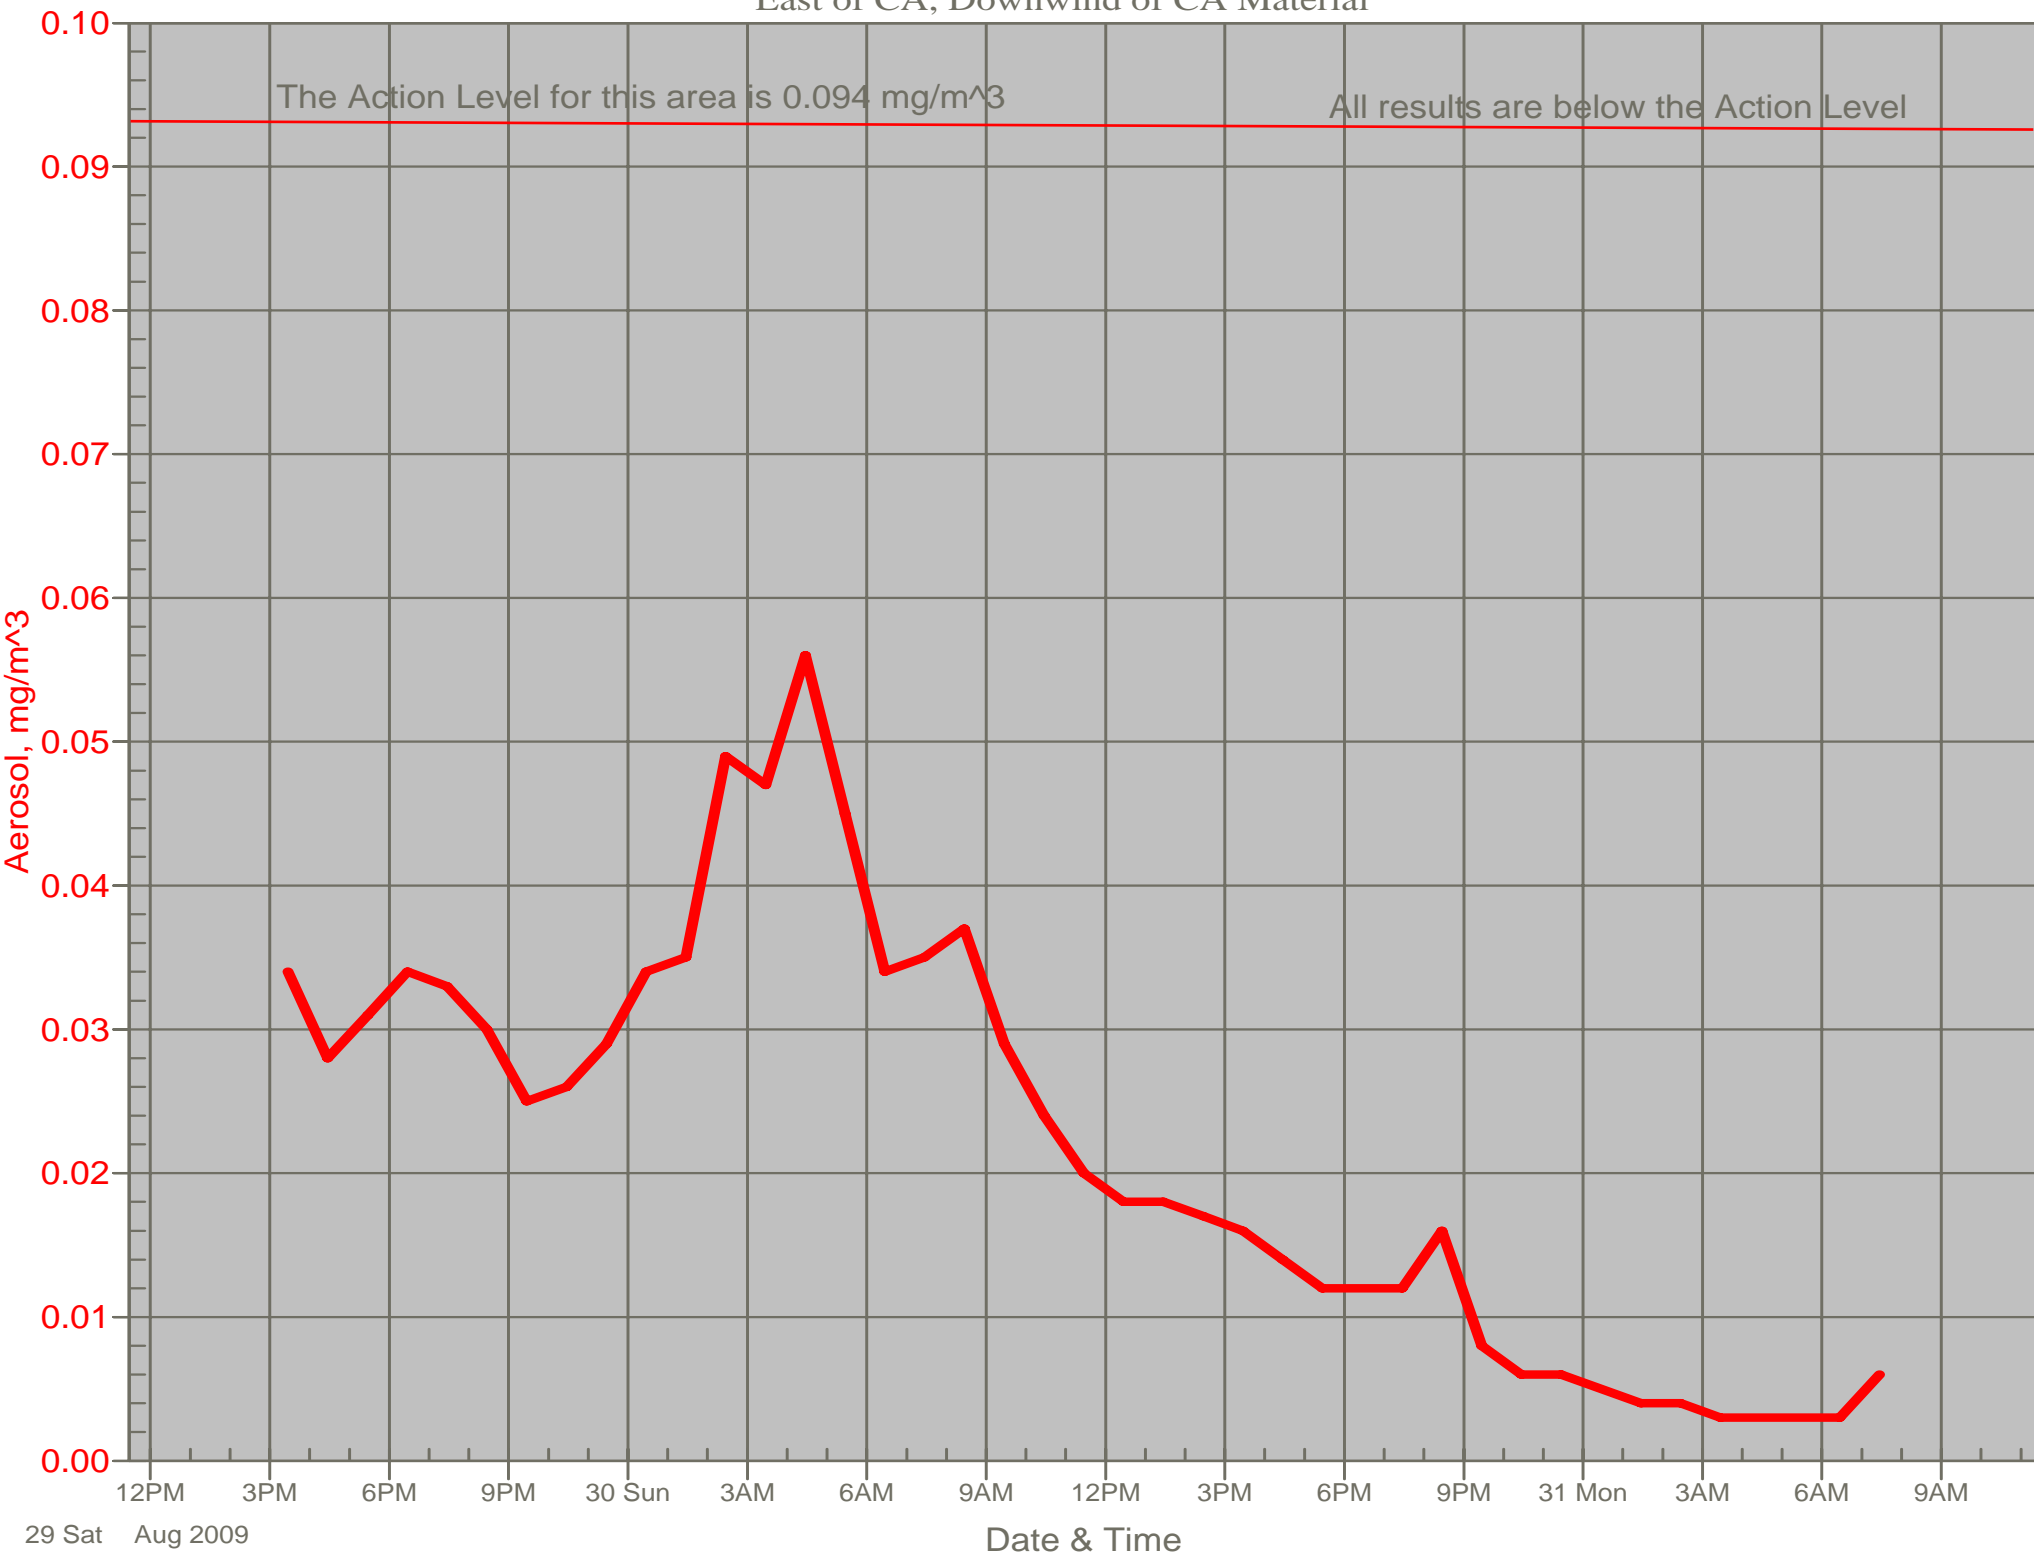

# Air Monitor 2 Non-Working Hours

South of CA, Sulphur Creek Monitoring

The Action Level for this area is 0.094 mg/m<sup>3</sup>

All results are below the Action Level

# Air Monitor 6 Non-Working Hours

East of CA, Downwind of CA Material