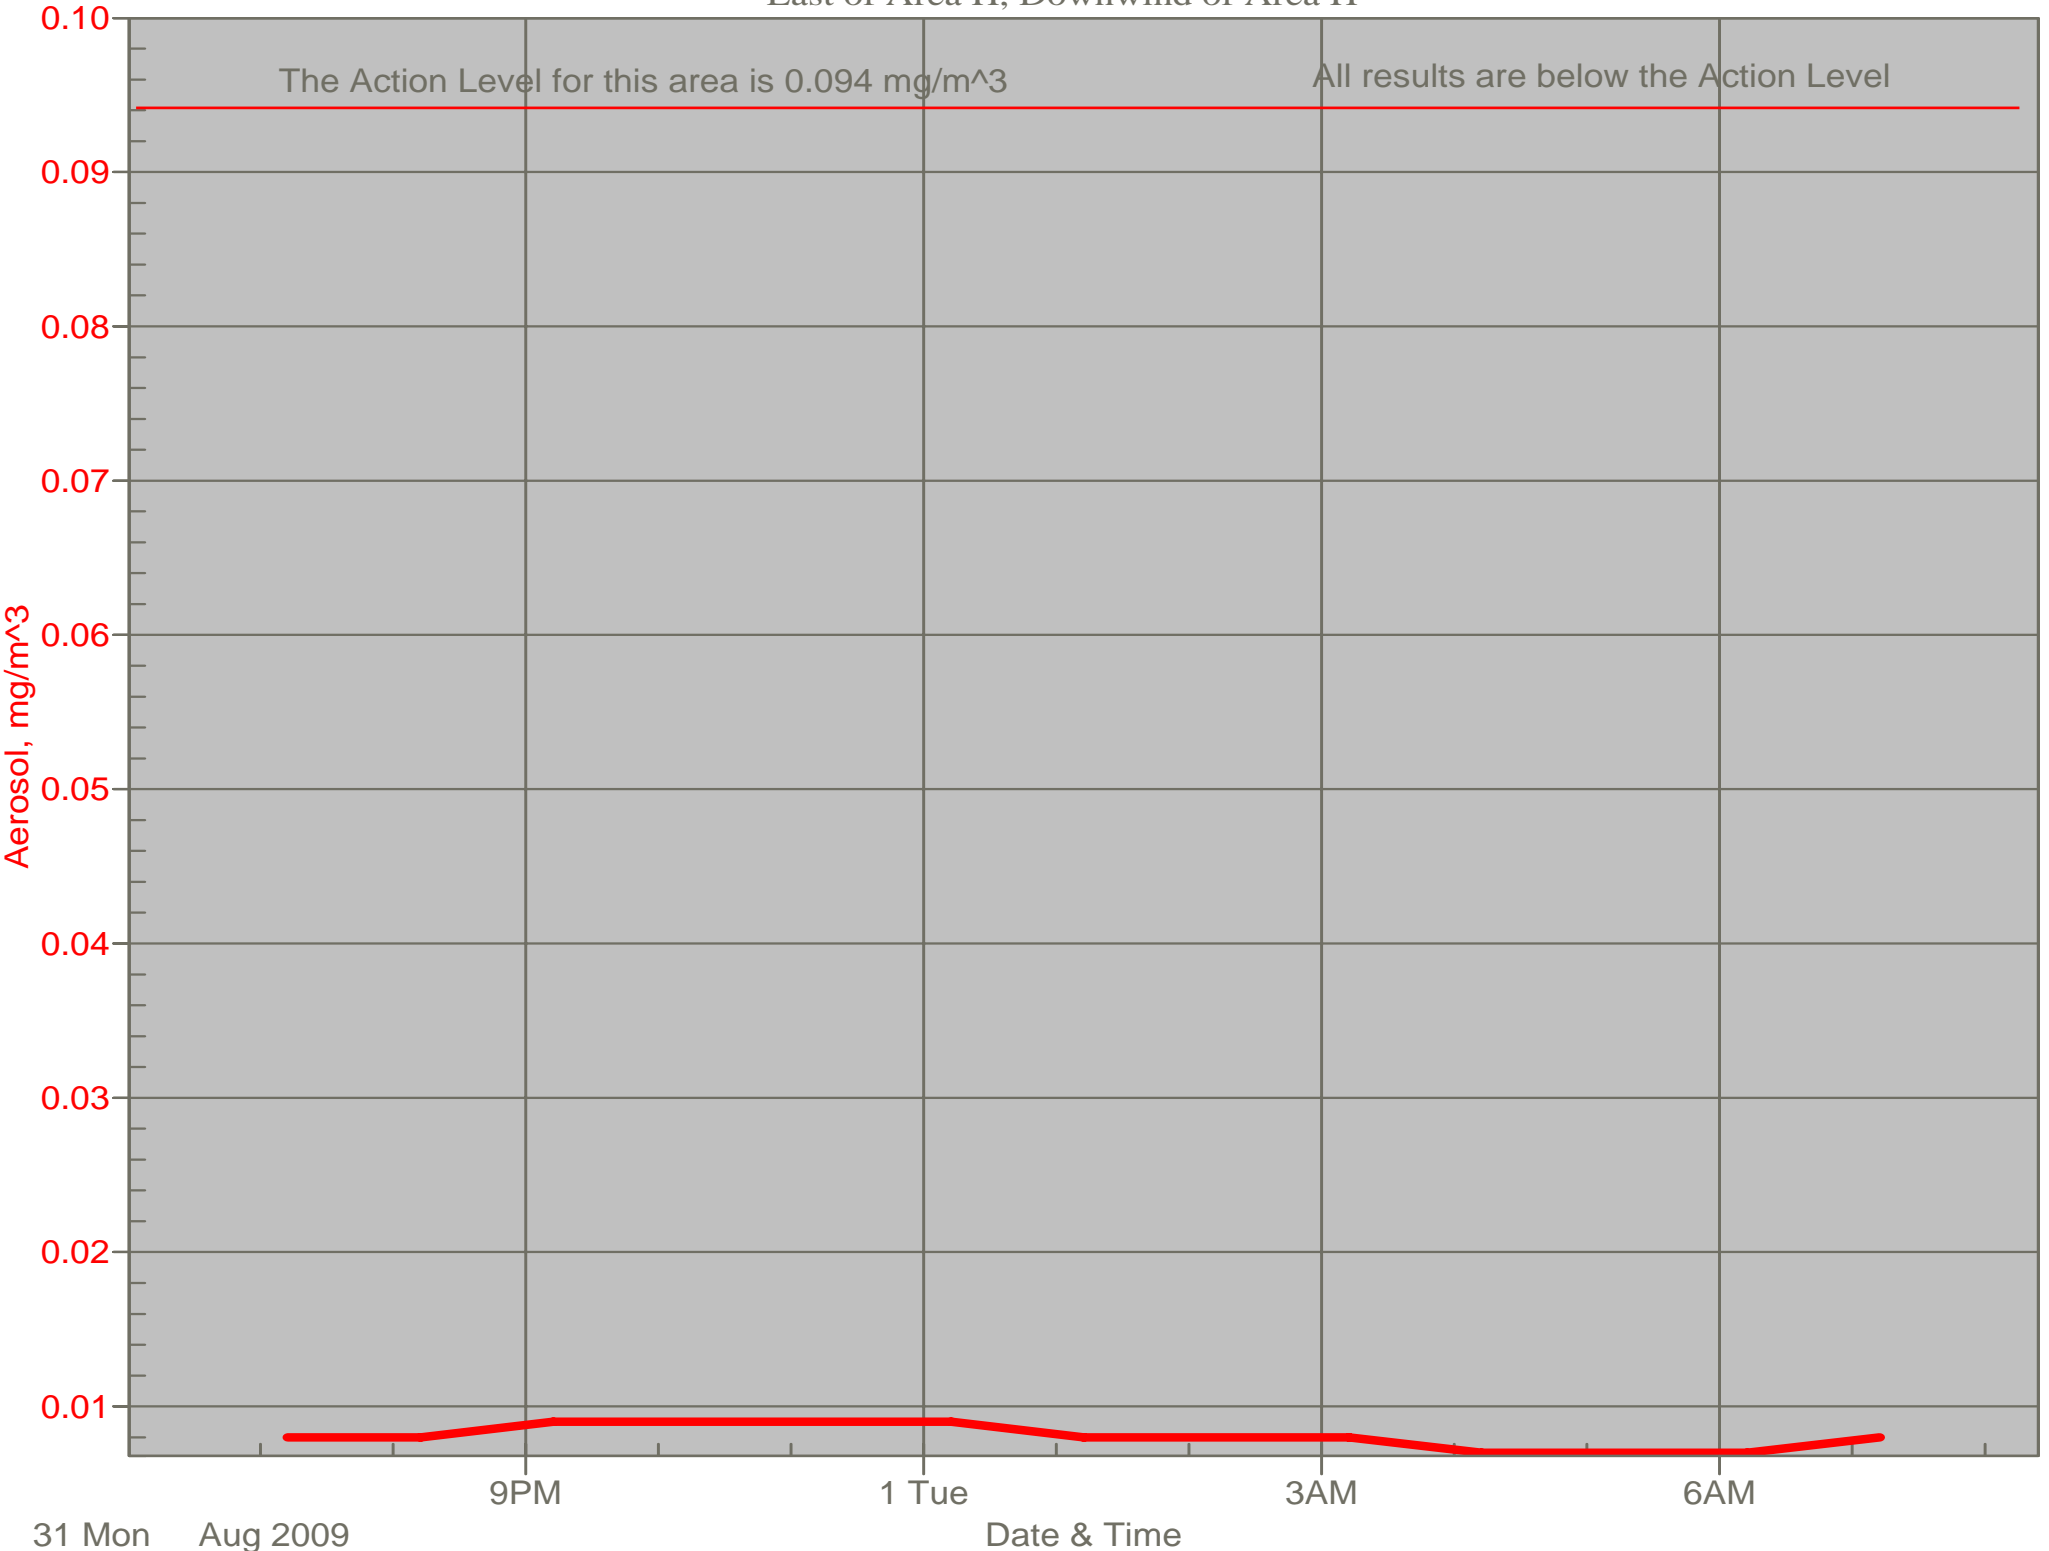

Air Monitor 1 Non-Working Hours

East of Area H, Downwind of Area H

Air Monitor 2 Non-Working Hours

South of CA, Sulphur Creek Monitoring

Air Monitor 6 Non-Working Hours

East of Area H, Downwind of Area H

Air Monitor 7 Non-Working Hours

Southwest of CA, Upwind of Site