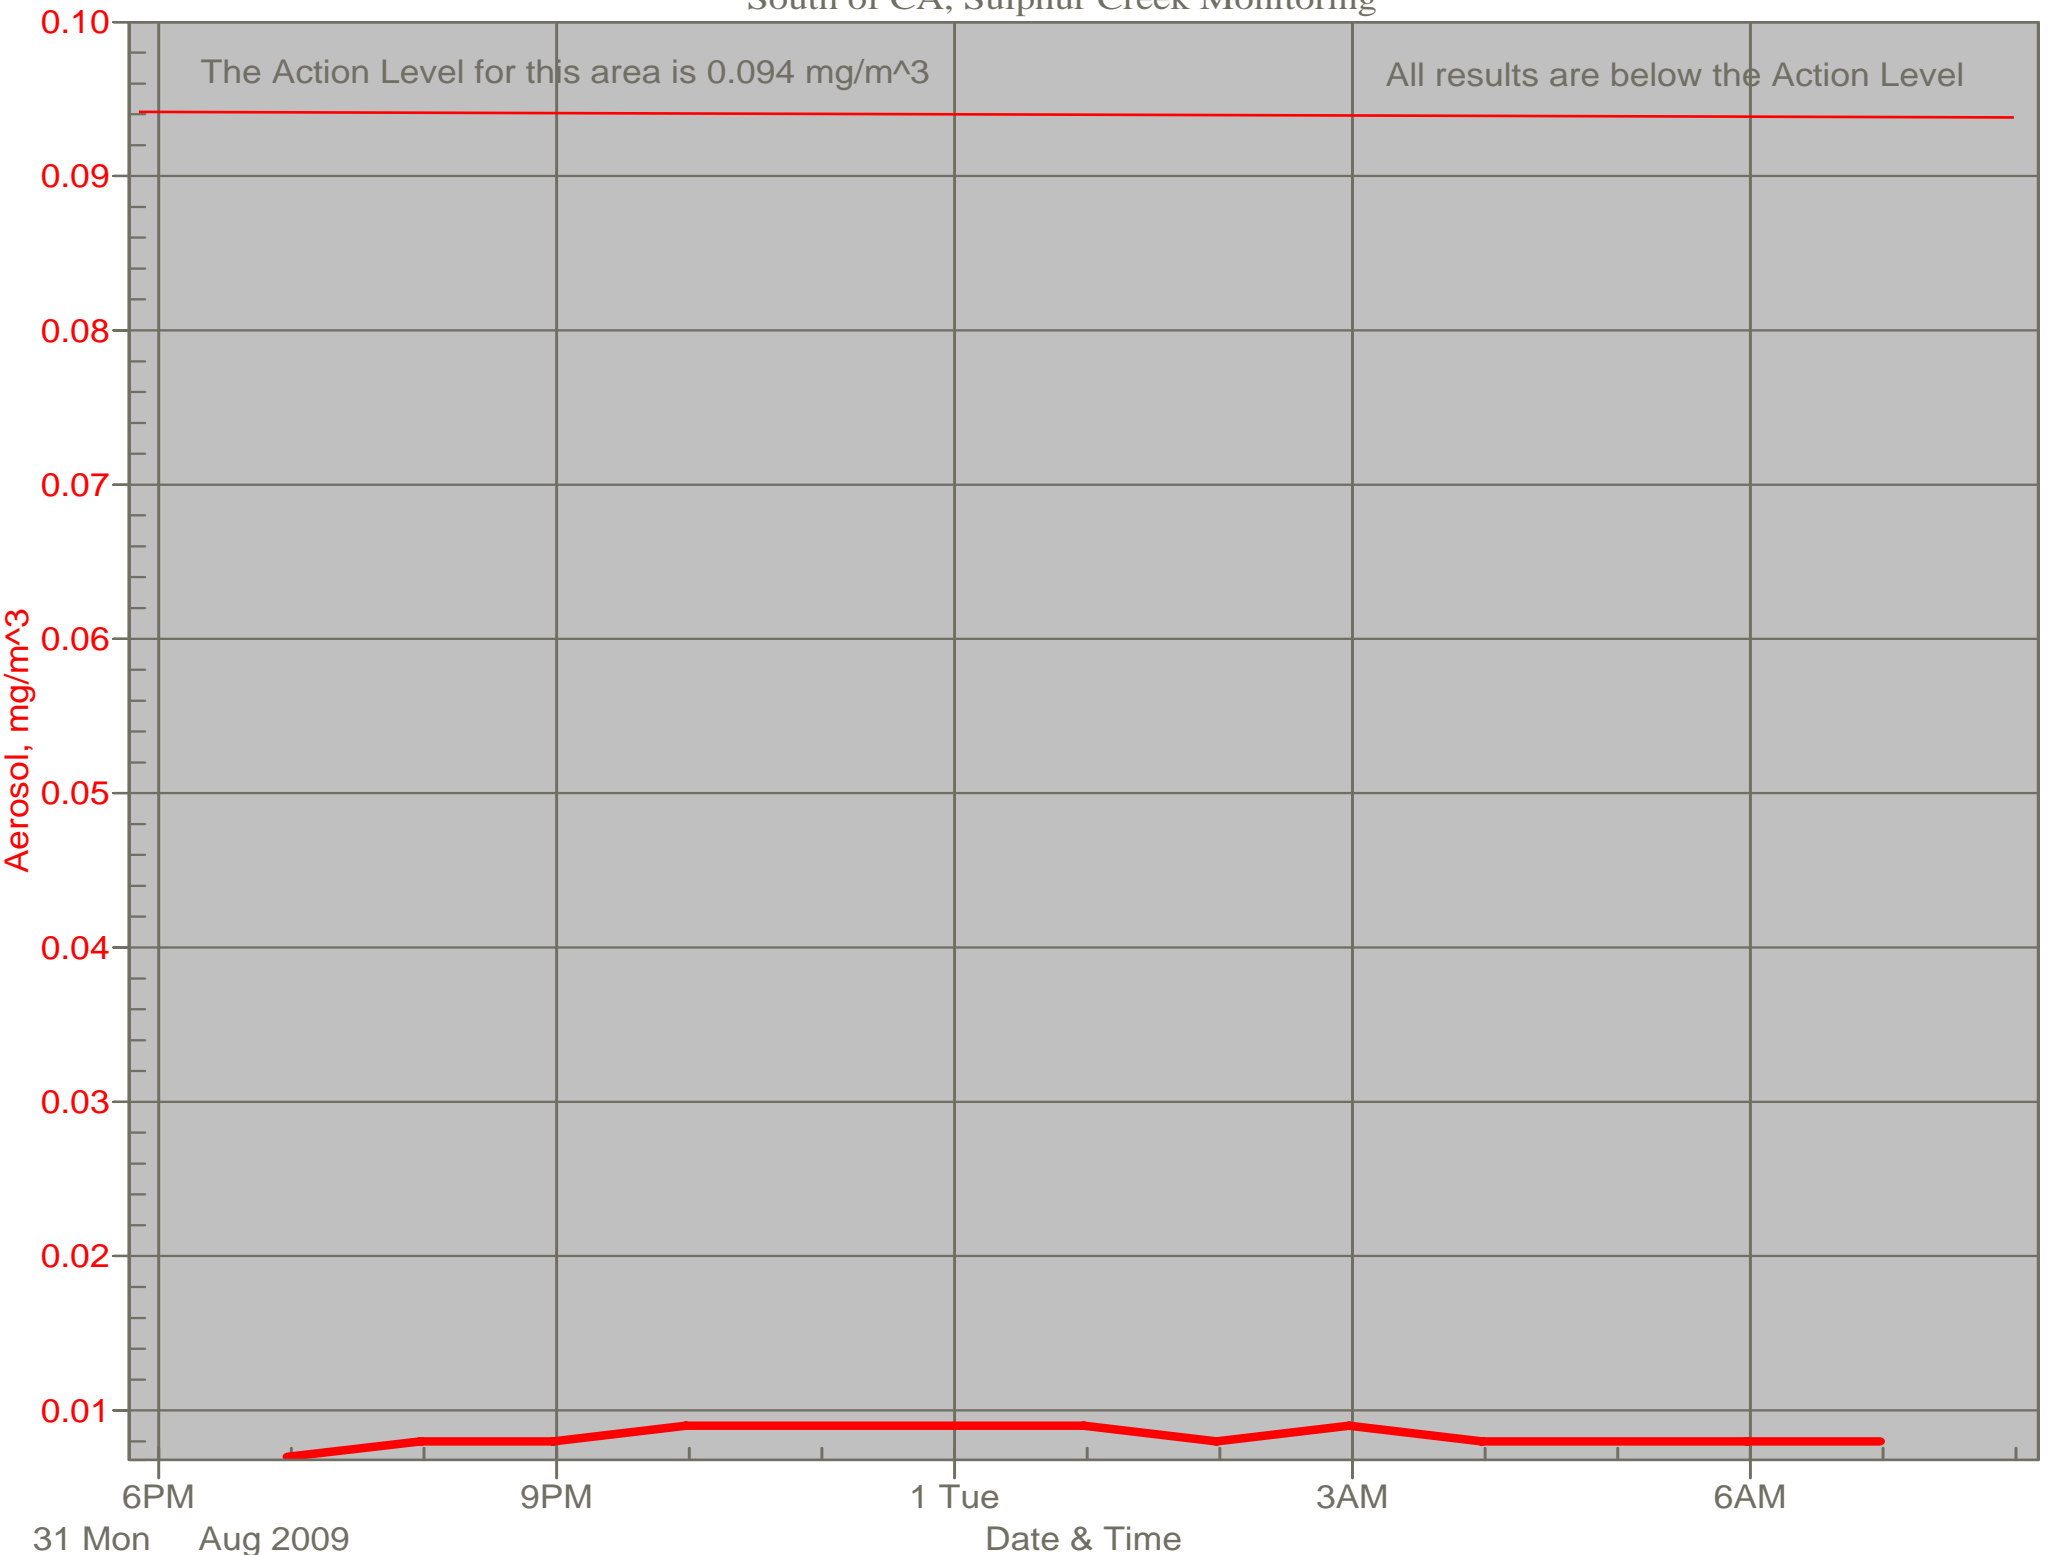

Air Monitor 1 Non-Working Hours

East of Area H, Downwind of Area H

Air Monitor 2 Non-Working Hours

South of CA, Sulphur Creek Monitoring

Air Monitor 6 Non-Working Hours

East of Area H, Downwind of Area H

Air Monitor 7 Non-Working Hours

Southwest of CA, Upwind of Site