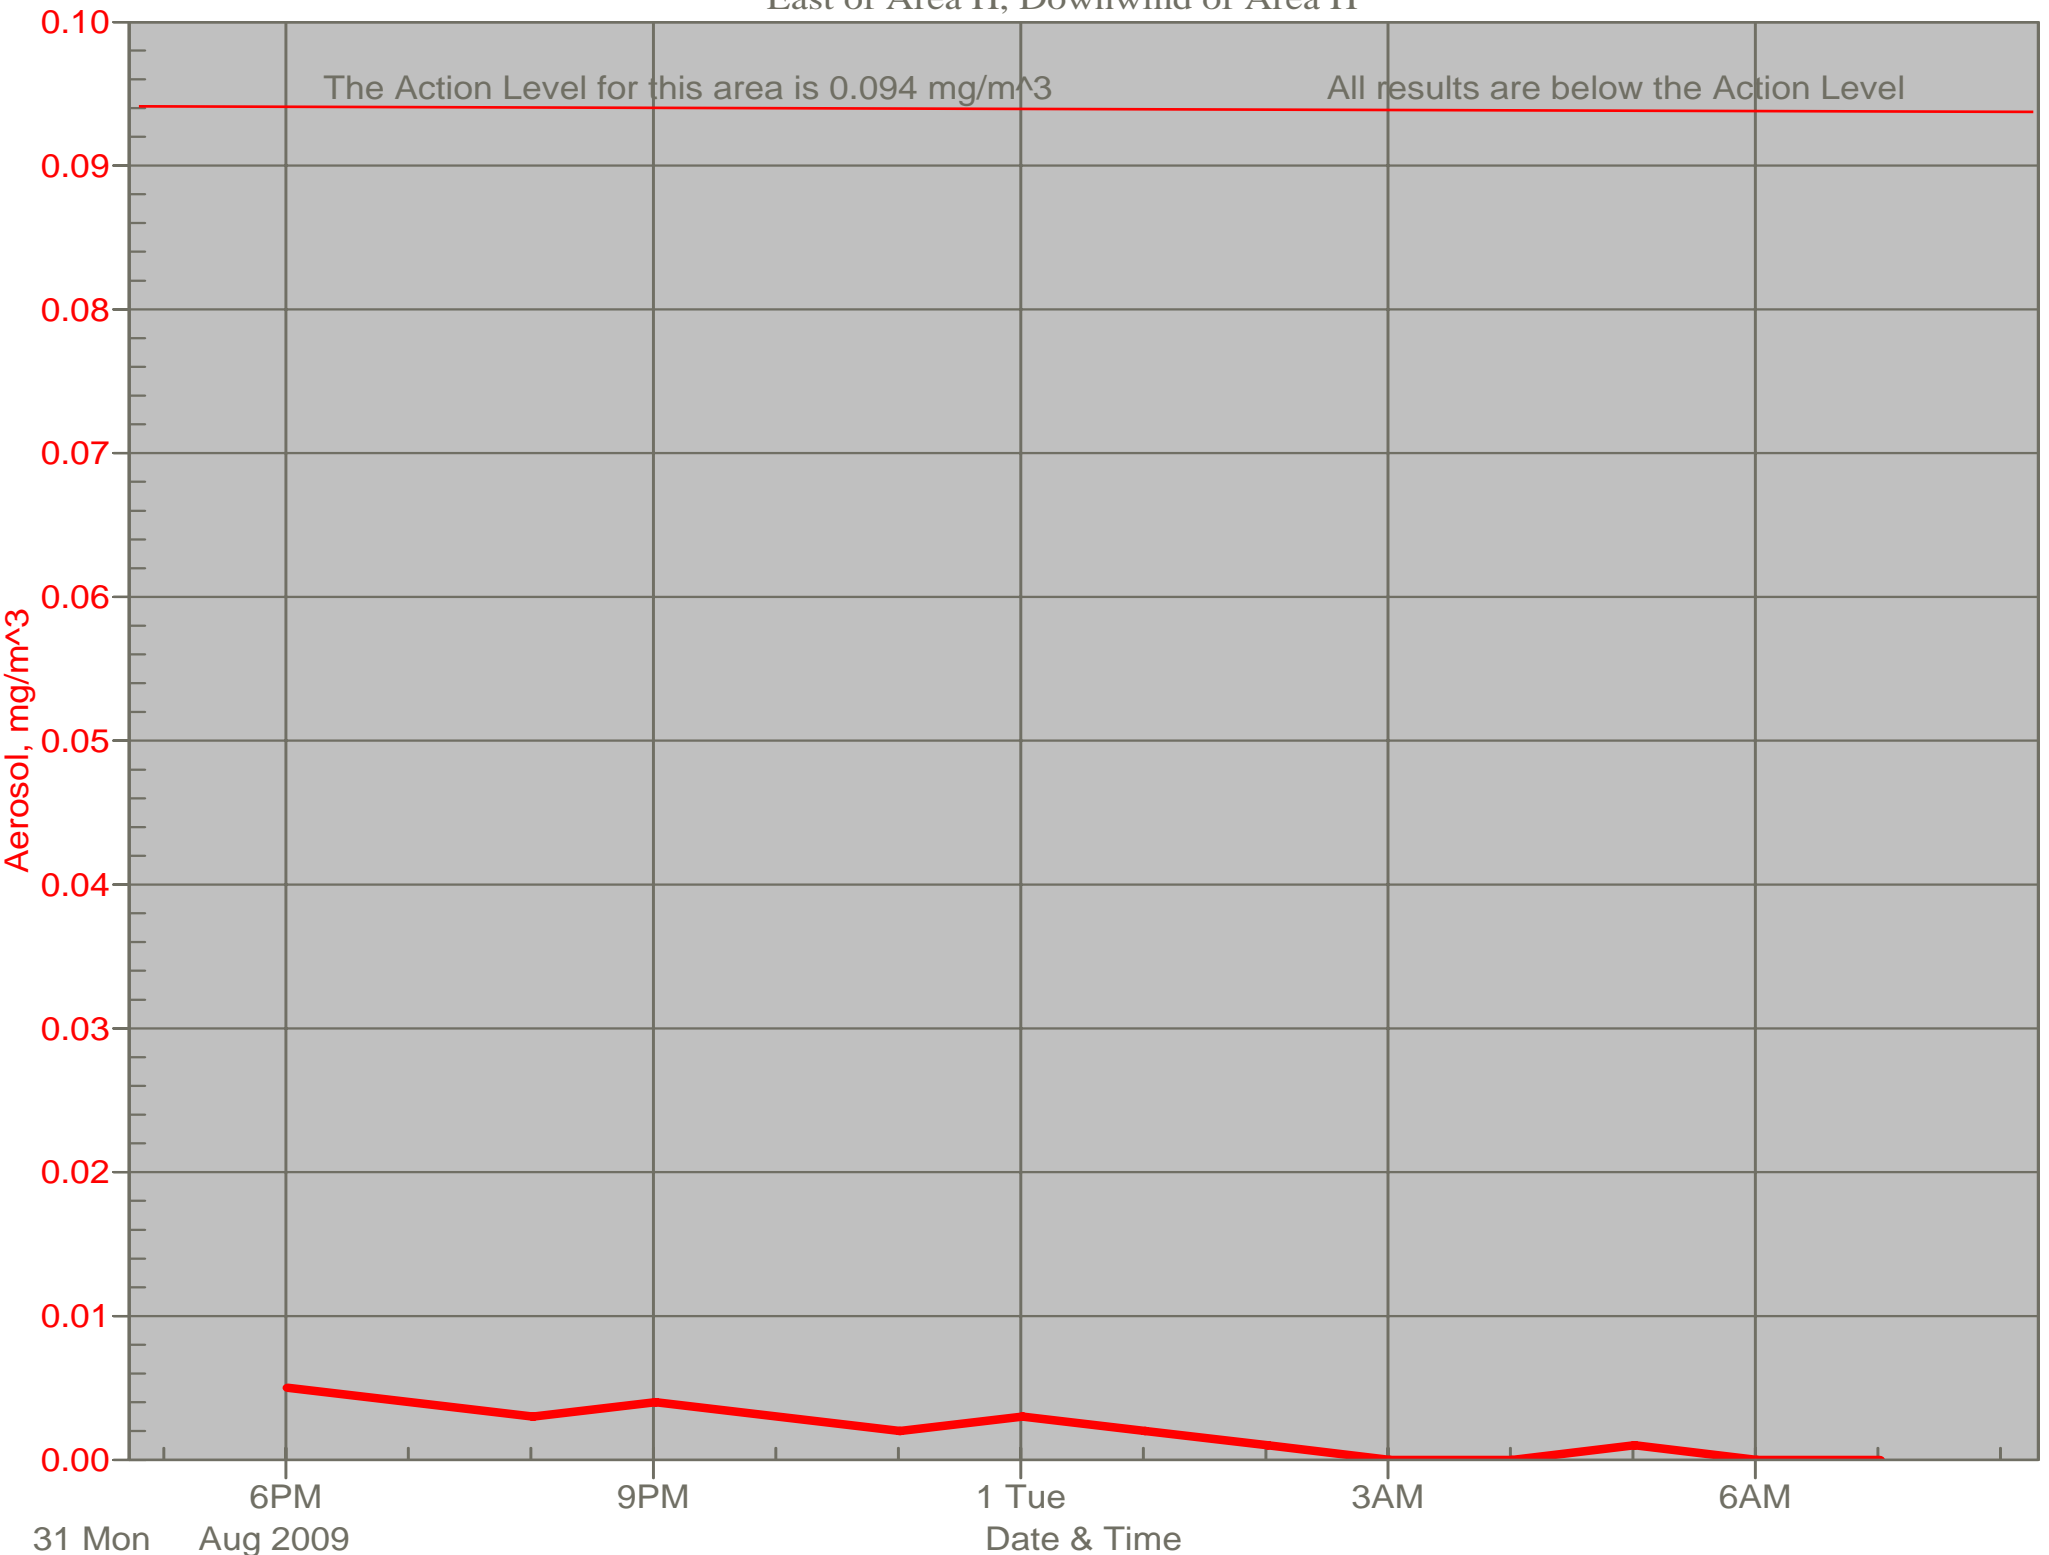

Air Monitor 1 Non-Working Hours

East of Area H, Downwind of Area H

Air Monitor 2 Non-Working Hours

South of CA, Sulphur Creek Monitoring

Air Monitor 6 Non-Working Hours

East of Area H, Downwind of Area H

Air Monitor 7 Non-Working Hours

Southwest of CA, Upwind of Site