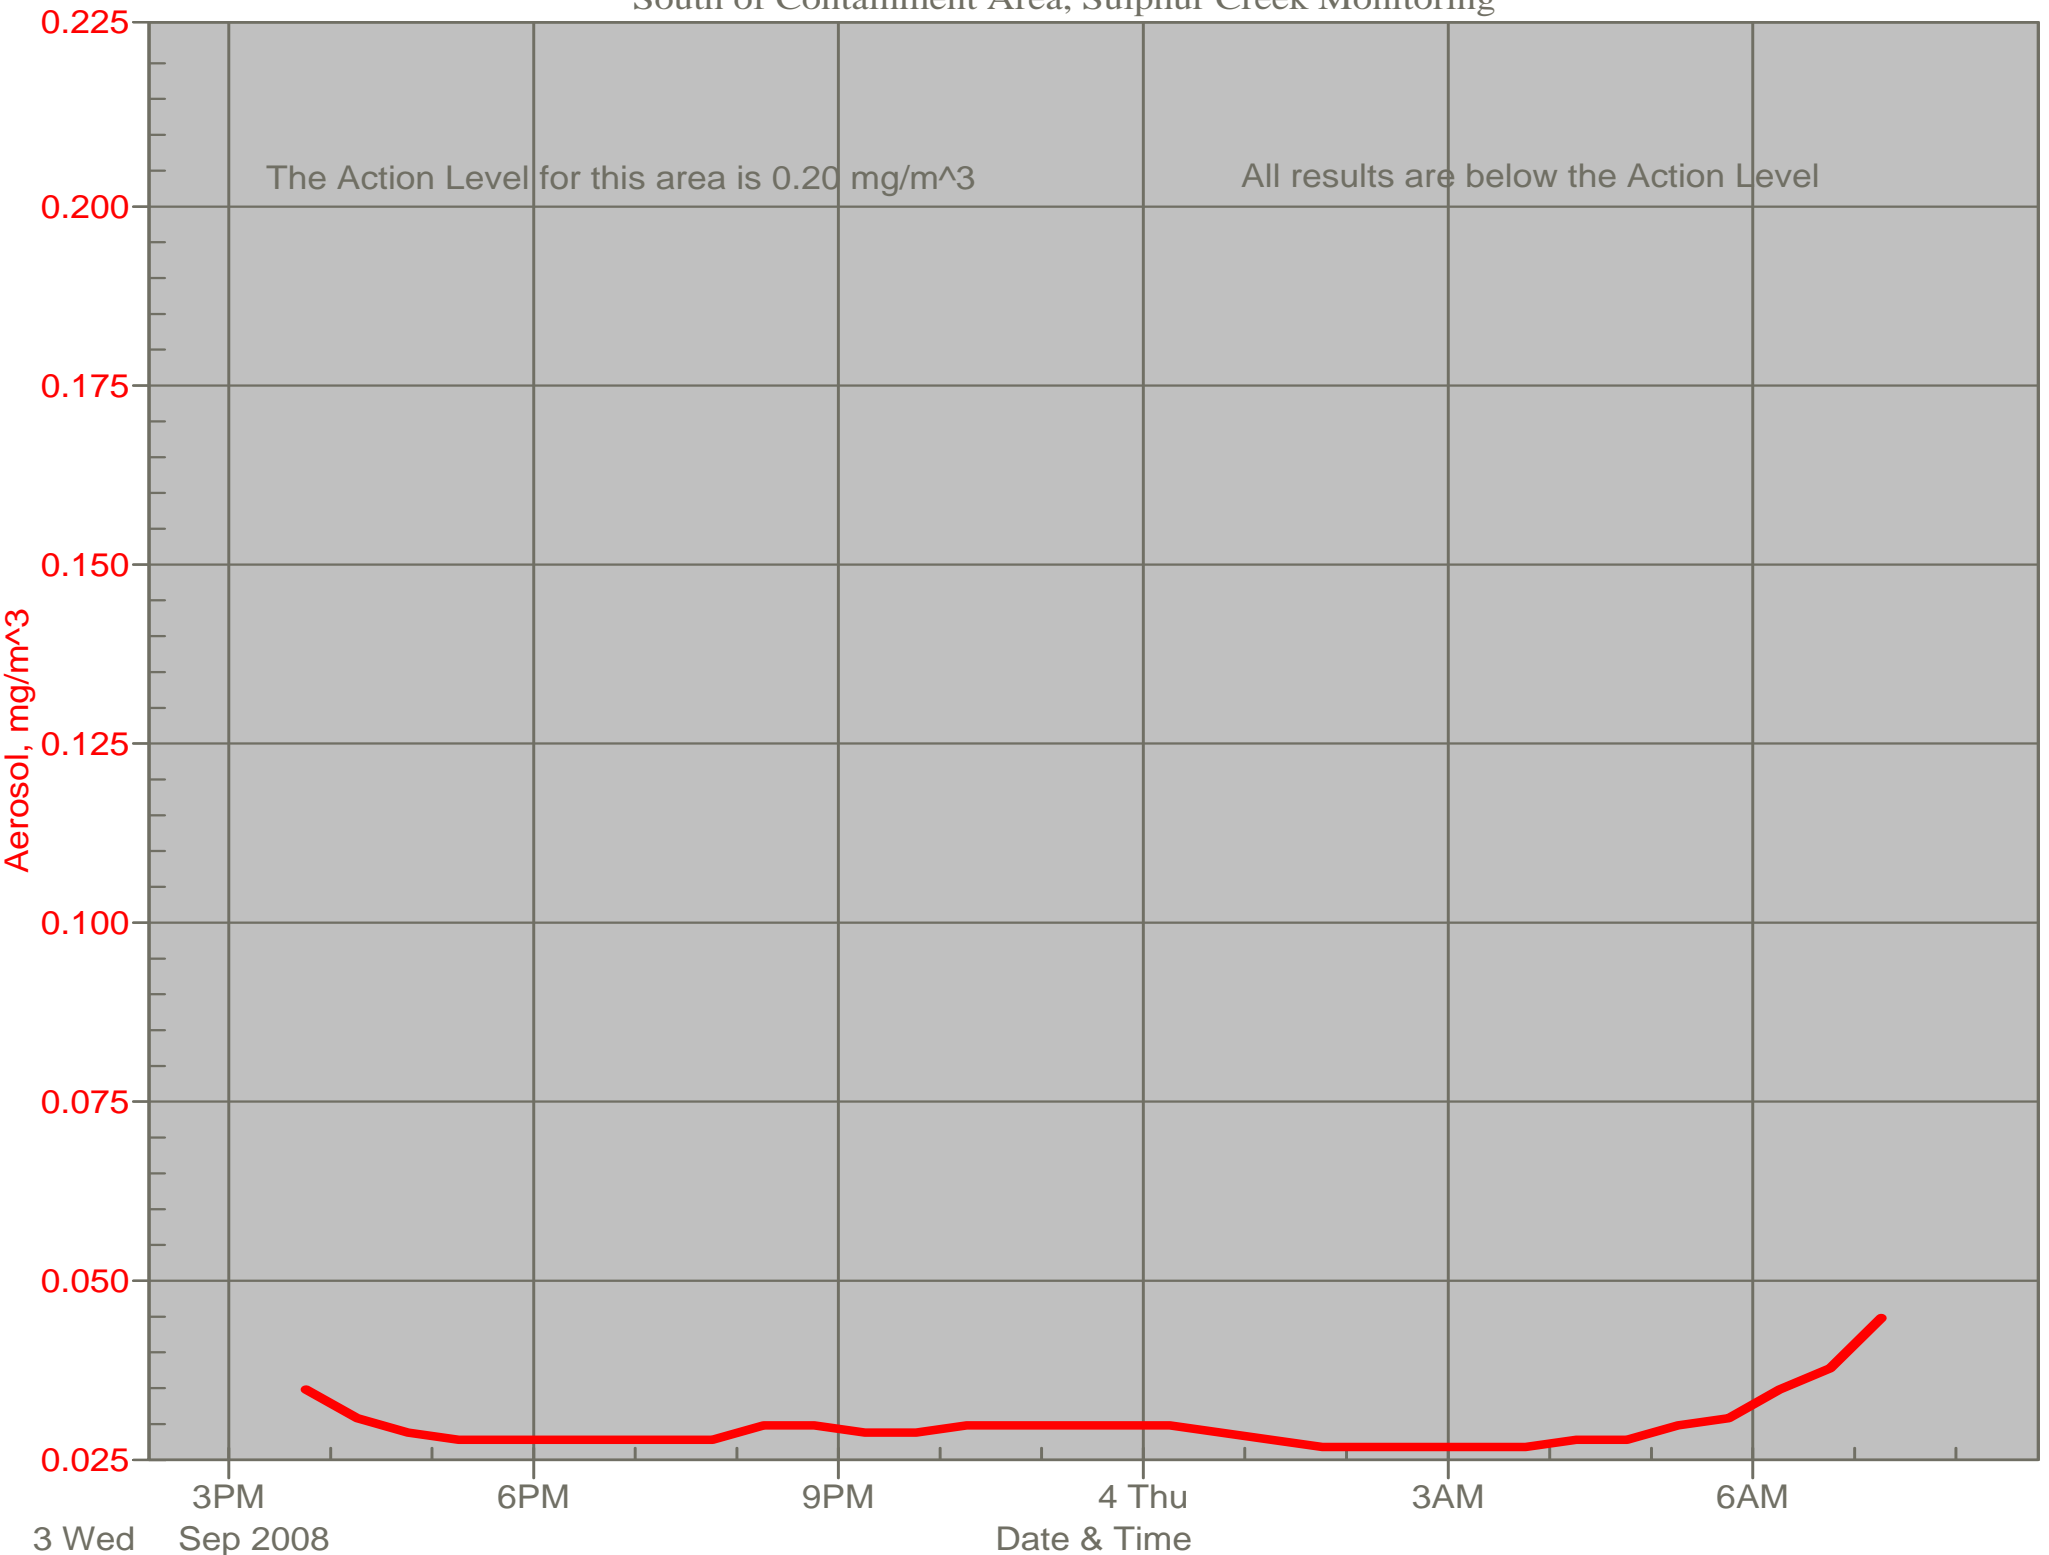

Air Monitor 1 Non Working Hours

Southwest of Containment Area, Upwind of Site

Air Monitor 3 Non Working Hours

South of Containment Area, Sulphur Creek Monitoring

Air Monitor 6 Non Working Hours

East of Low Haz Pile, Downwind of Containment Area