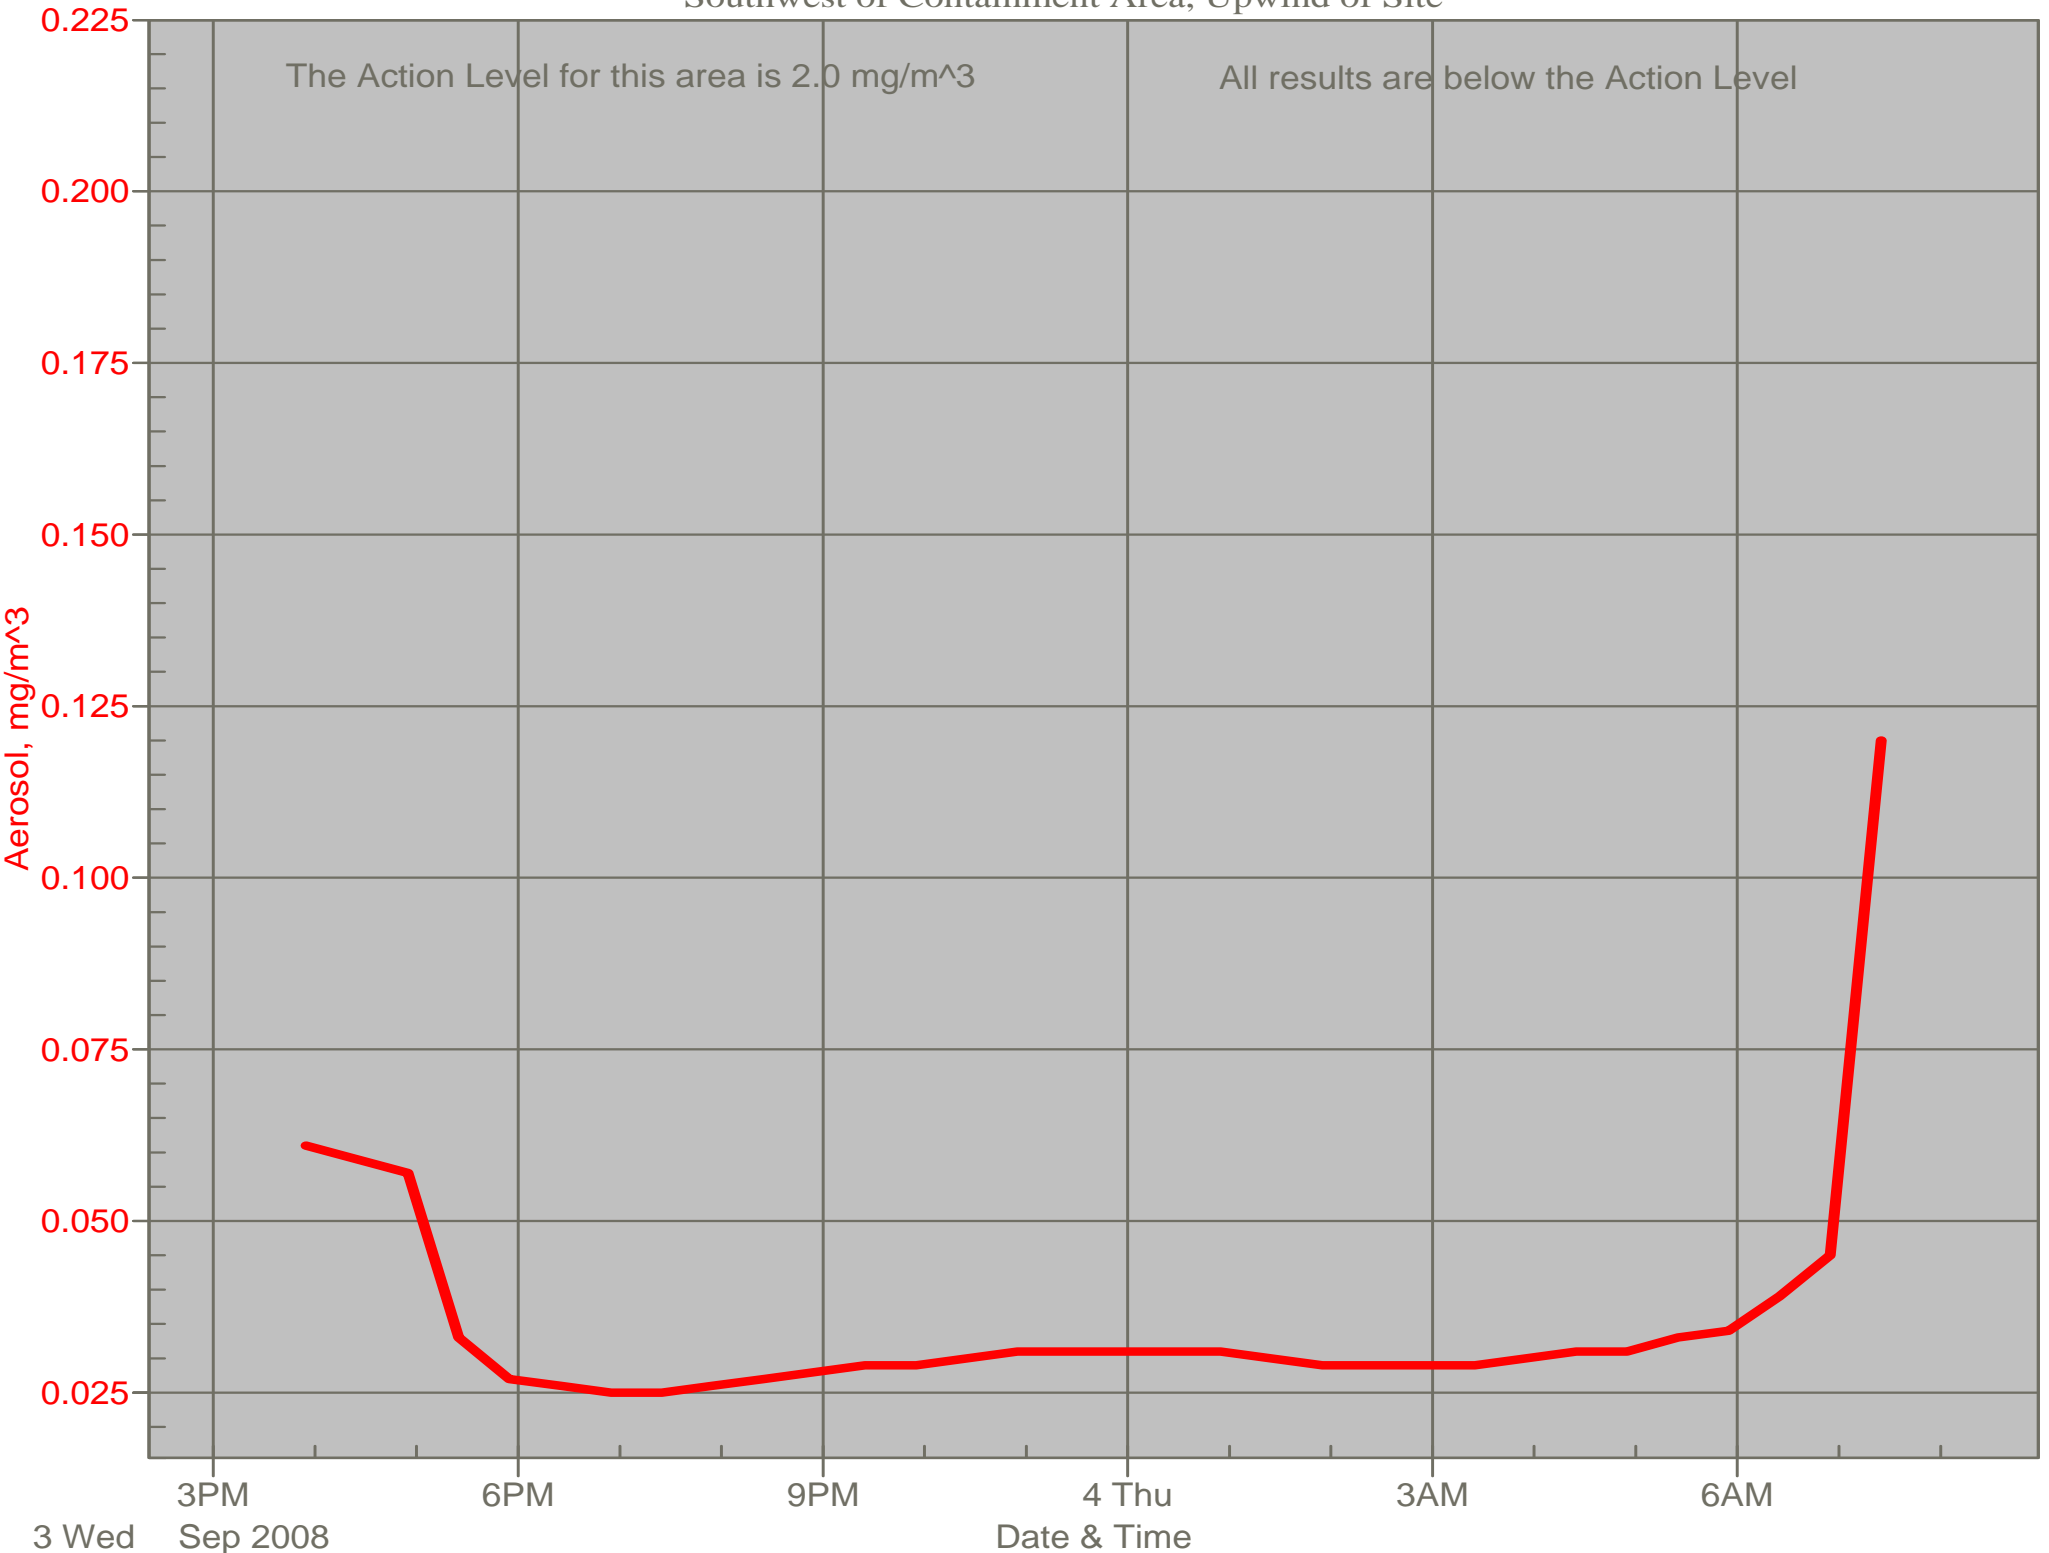

Air Monitor 1 Non Working Hours

Southwest of Containment Area, Upwind of Site

Air Monitor 3 Non Working Hours

South of Containment Area, Sulphur Creek Monitoring

Air Monitor 6 Non Working Hours

East of Low Haz Pile, Downwind of Containment Area