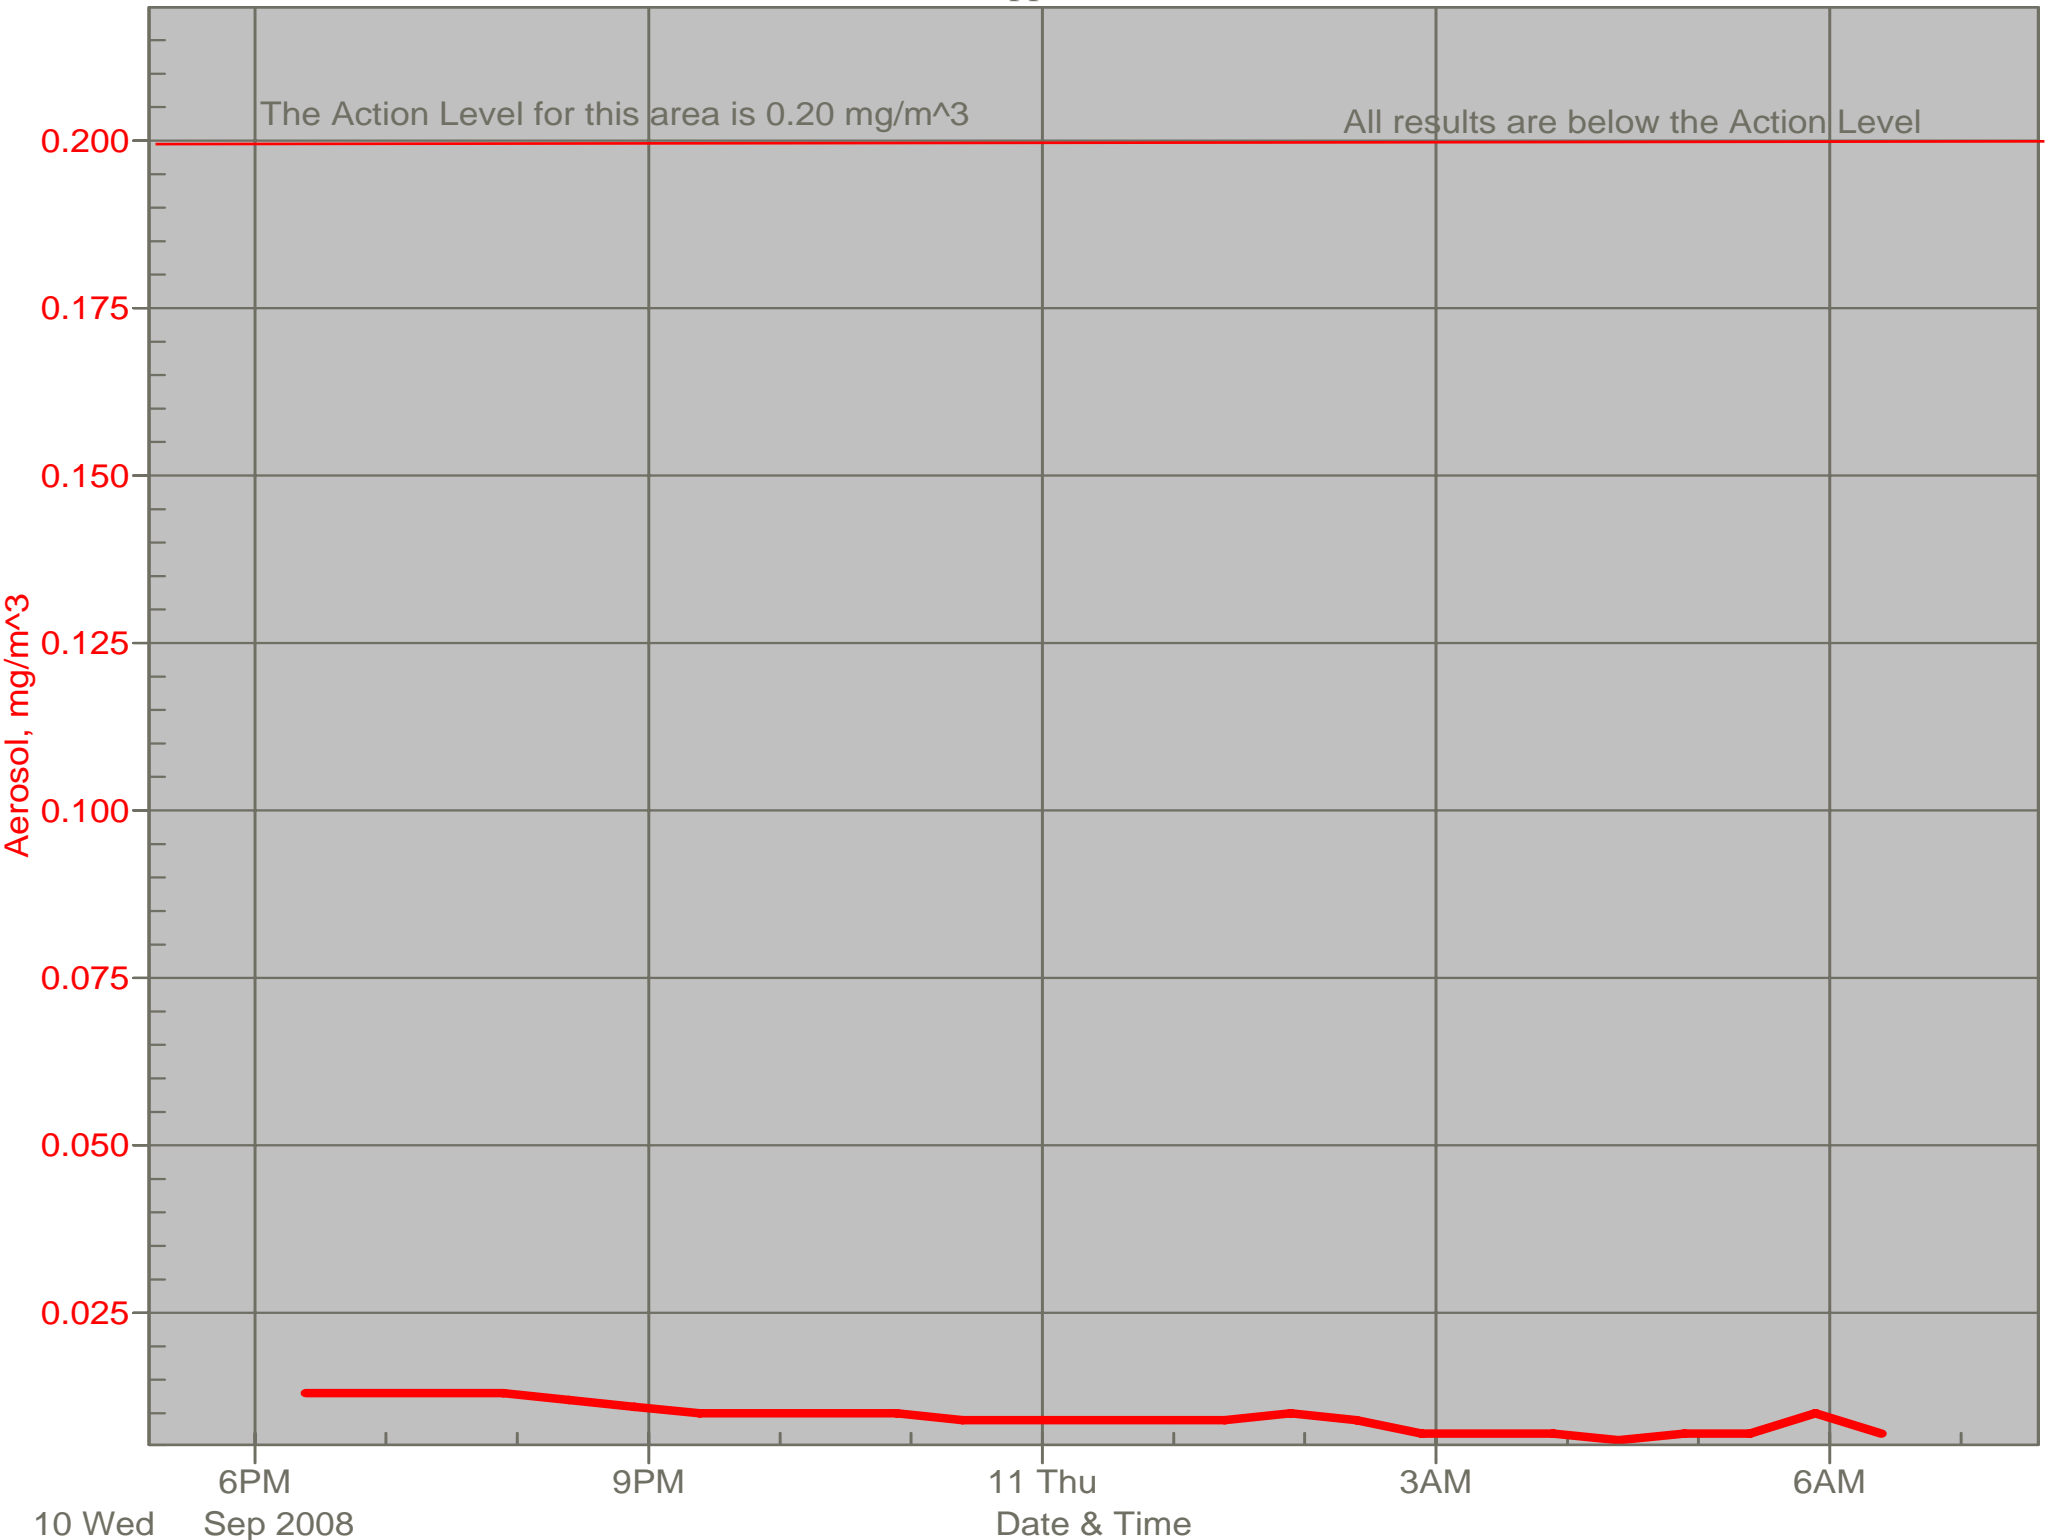

Air Monitor 2 Non-Working Hours

Southwest of Containment Area, Upwind of Site Activities

Air Monitor 3 Non-Working Hours

Southeast of Low Haz Pile Within Support Zone, Downwind of Containment Area

Air Monitor 4 Non-Working Hours

South of Containment Area, Sulphur Creek Monitoring