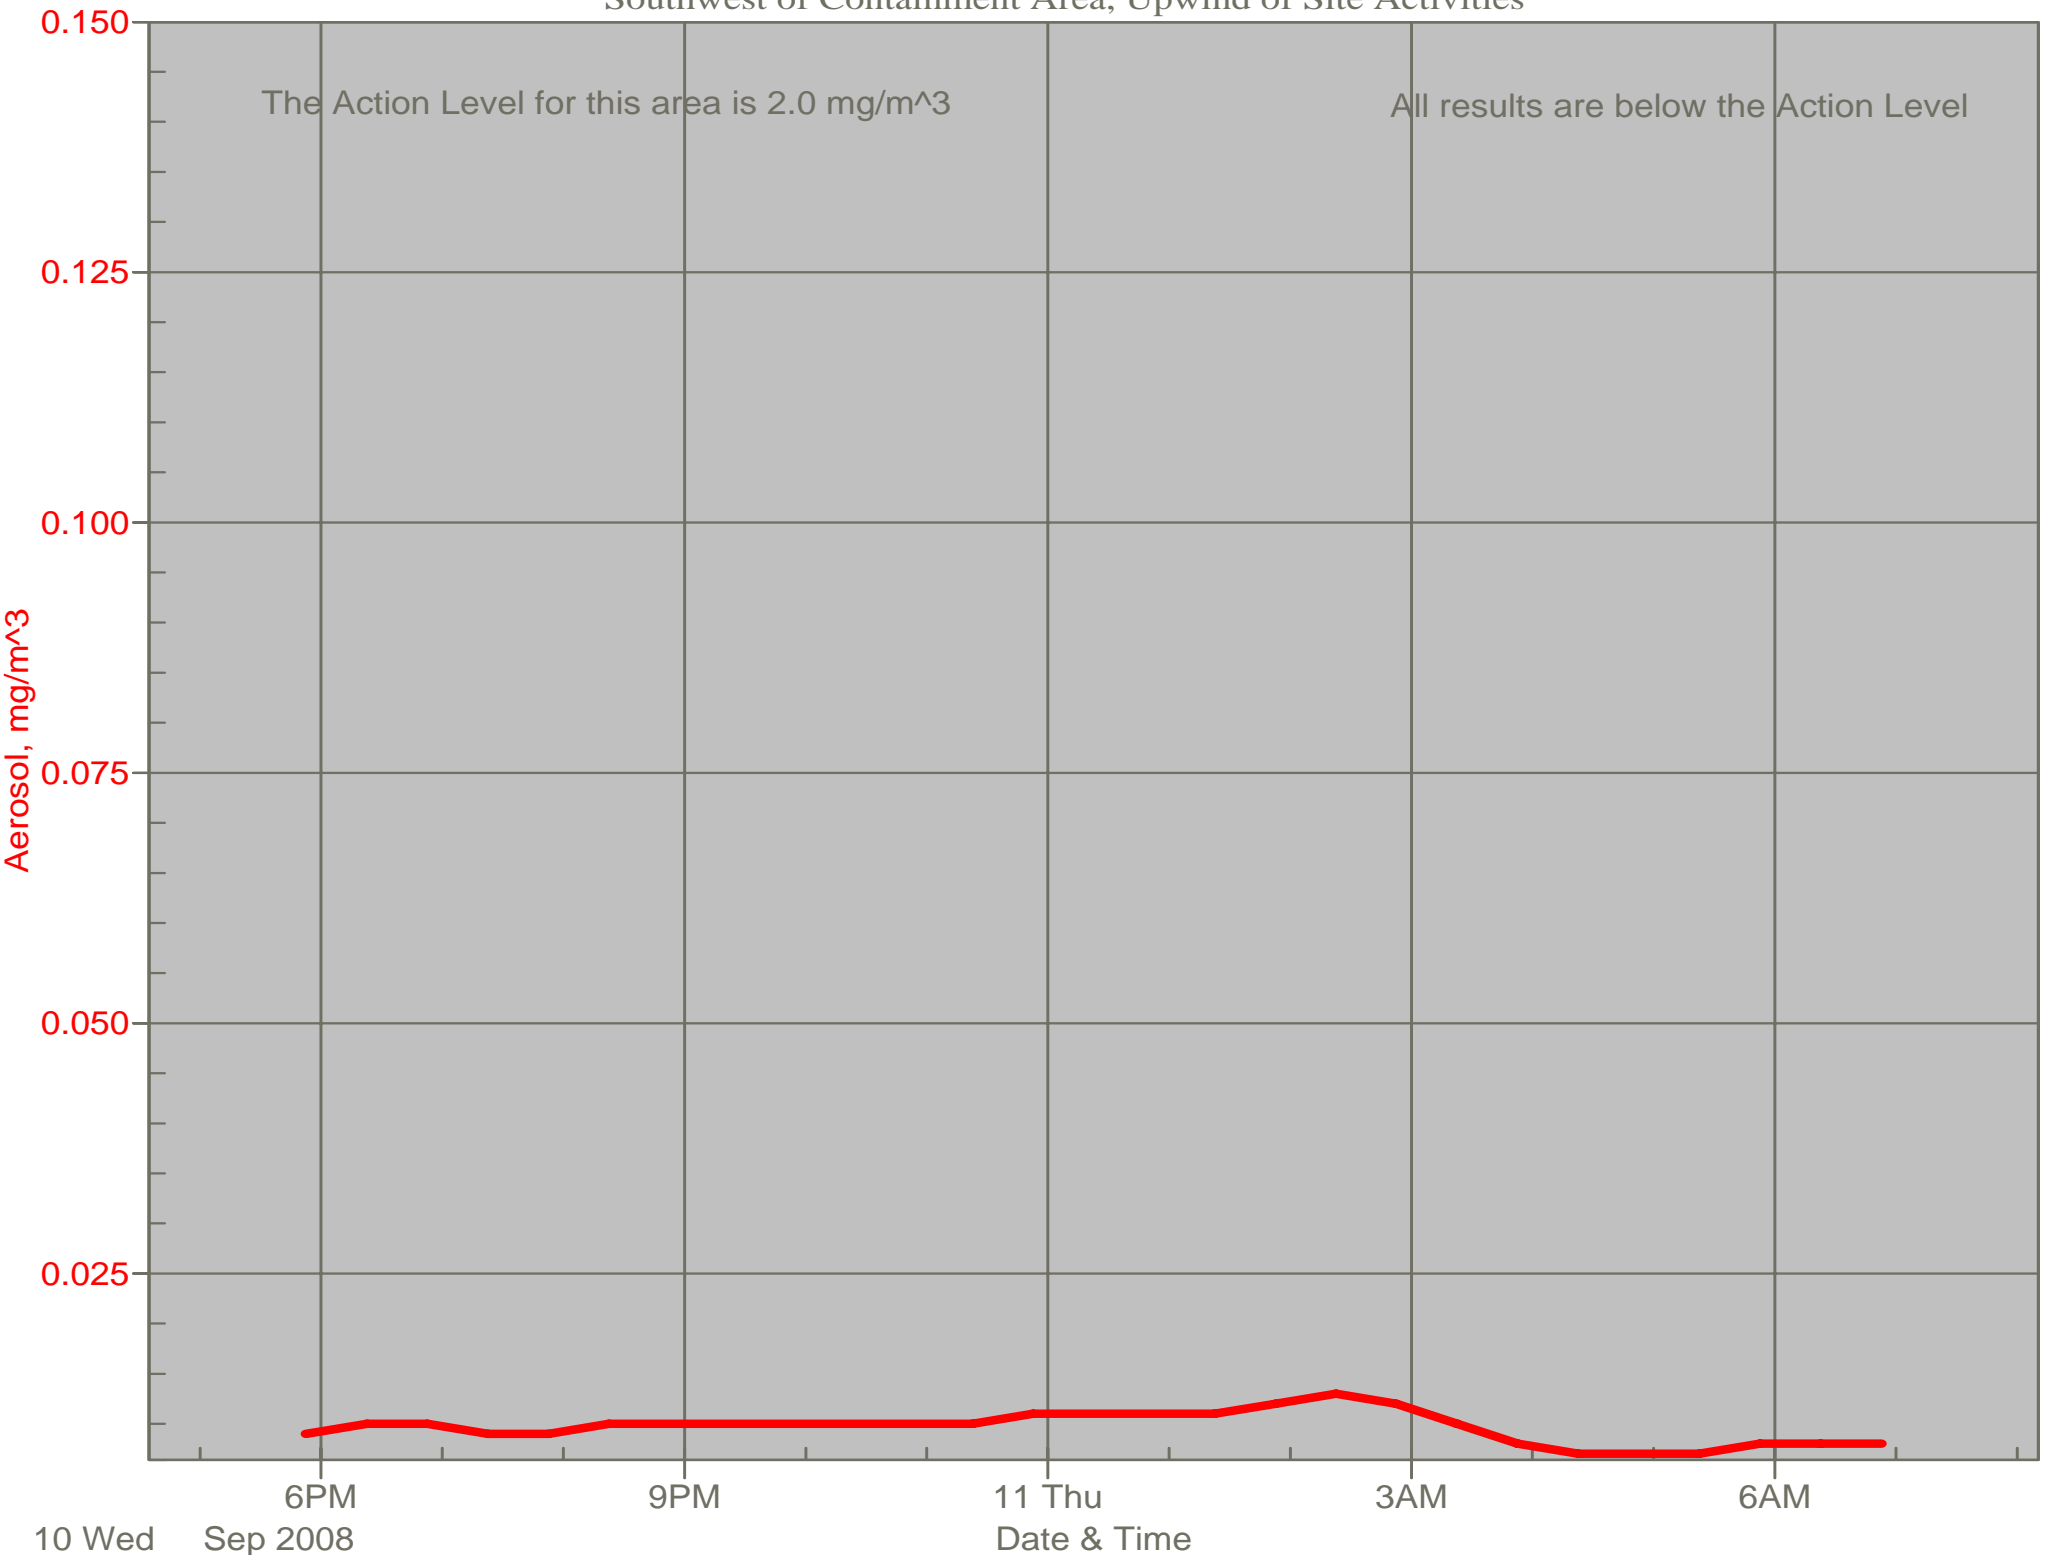

Air Monitor 2 Non-Working Hours

Southwest of Containment Area, Upwind of Site Activities

Air Monitor 3 Non-Working Hours

Southeast of Low Haz Pile Within Support Zone, Downwind of Containment Area

Air Monitor 4 Non-Working Hours

South of Containment Area, Sulphur Creek Monitoring