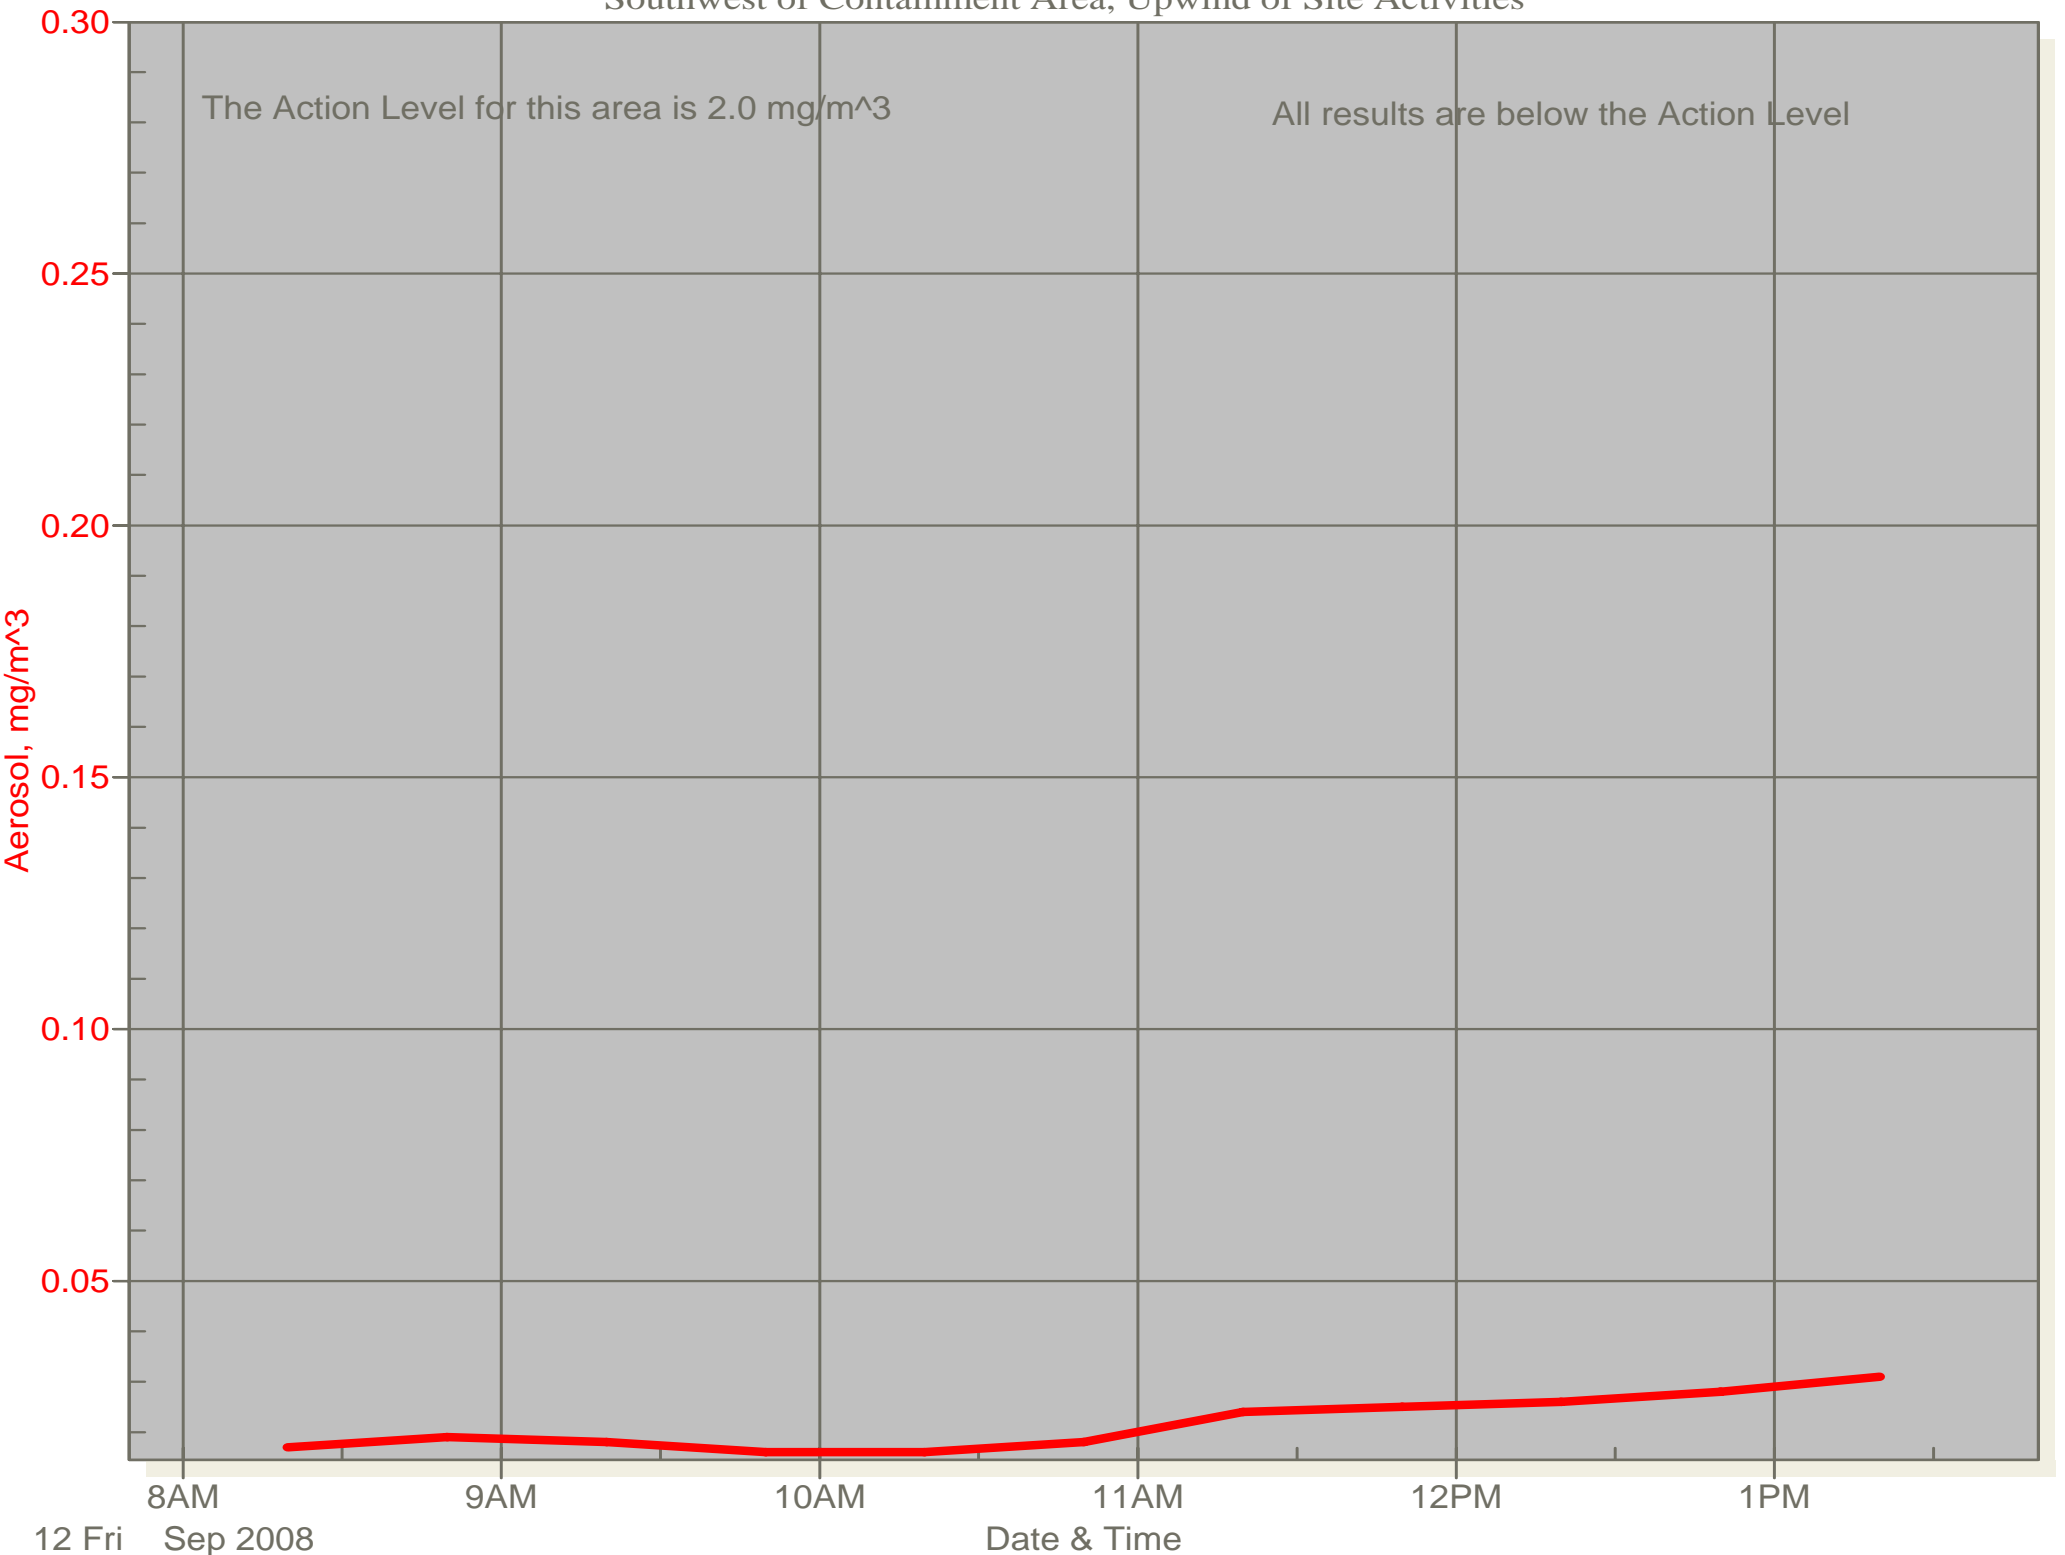

# Air Monitor 1

Southwest of Containment Area, Upwind of Site Activities

The Action Level for this area is 2.0 mg/m<sup>3</sup>

All results are below the Action Level

12 Fri Sep 2008

Date & Time

# Air Monitor 6

Southwest of Support Zone, Downwind of Import Fill Stockpile