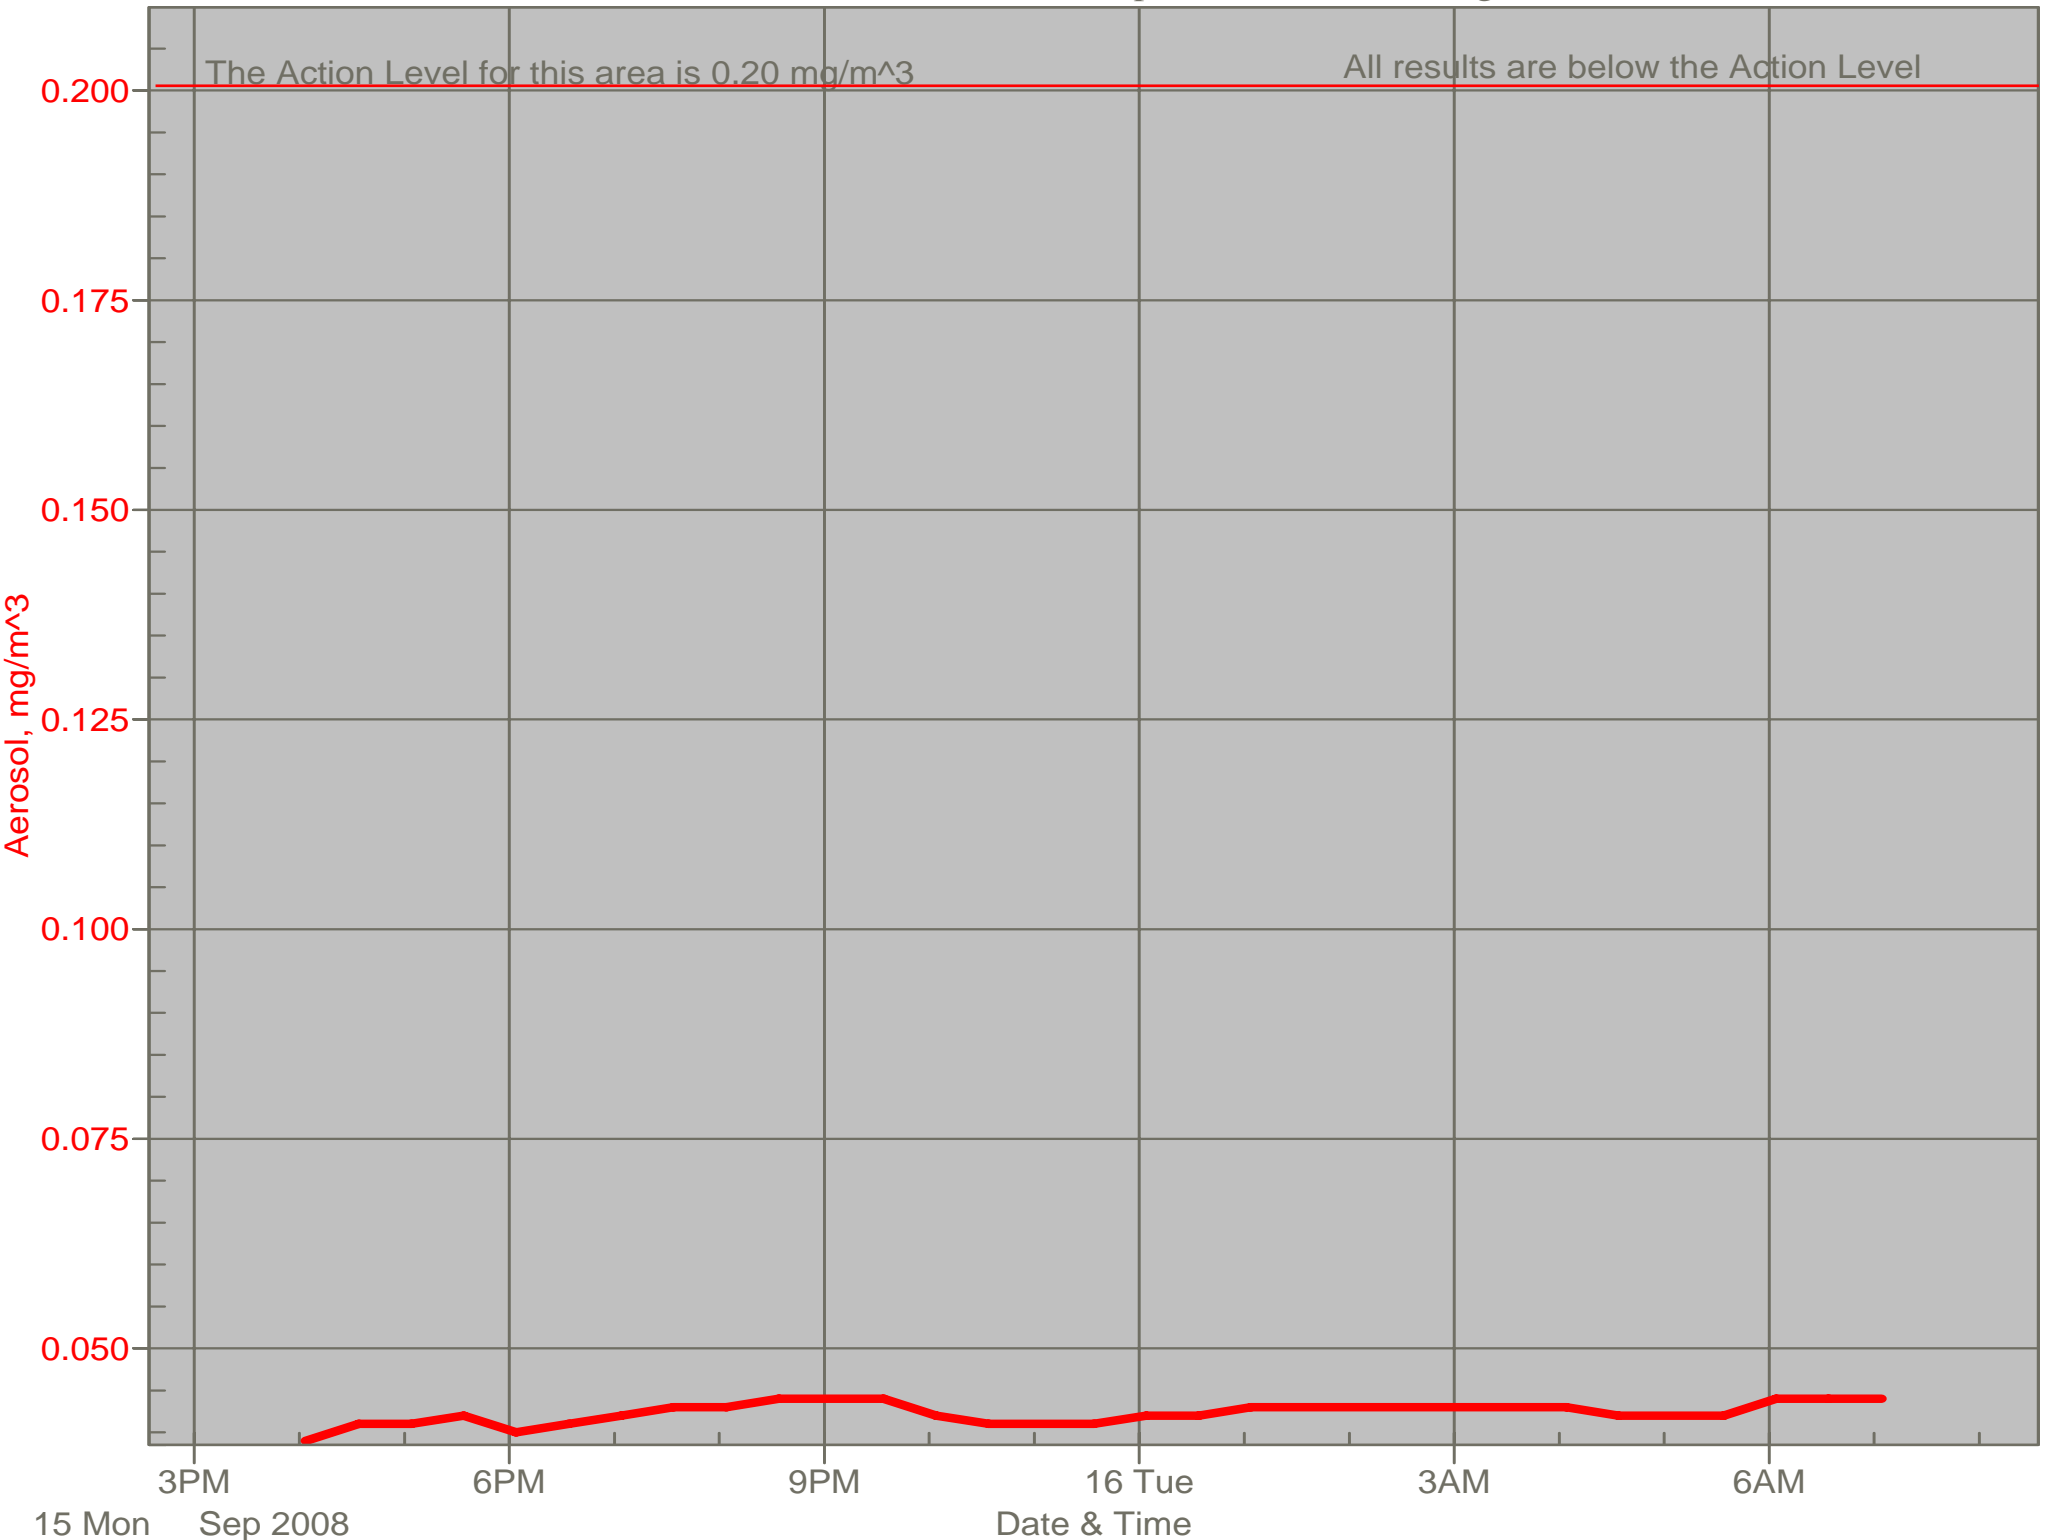

Air Monitor 2 Non-Working Hours

South of Containment Area, Sulphur Creek Monitoring

Air Monitor 6 Non-Working Hours

South of Guard Trailer, Downwind of Containment Area